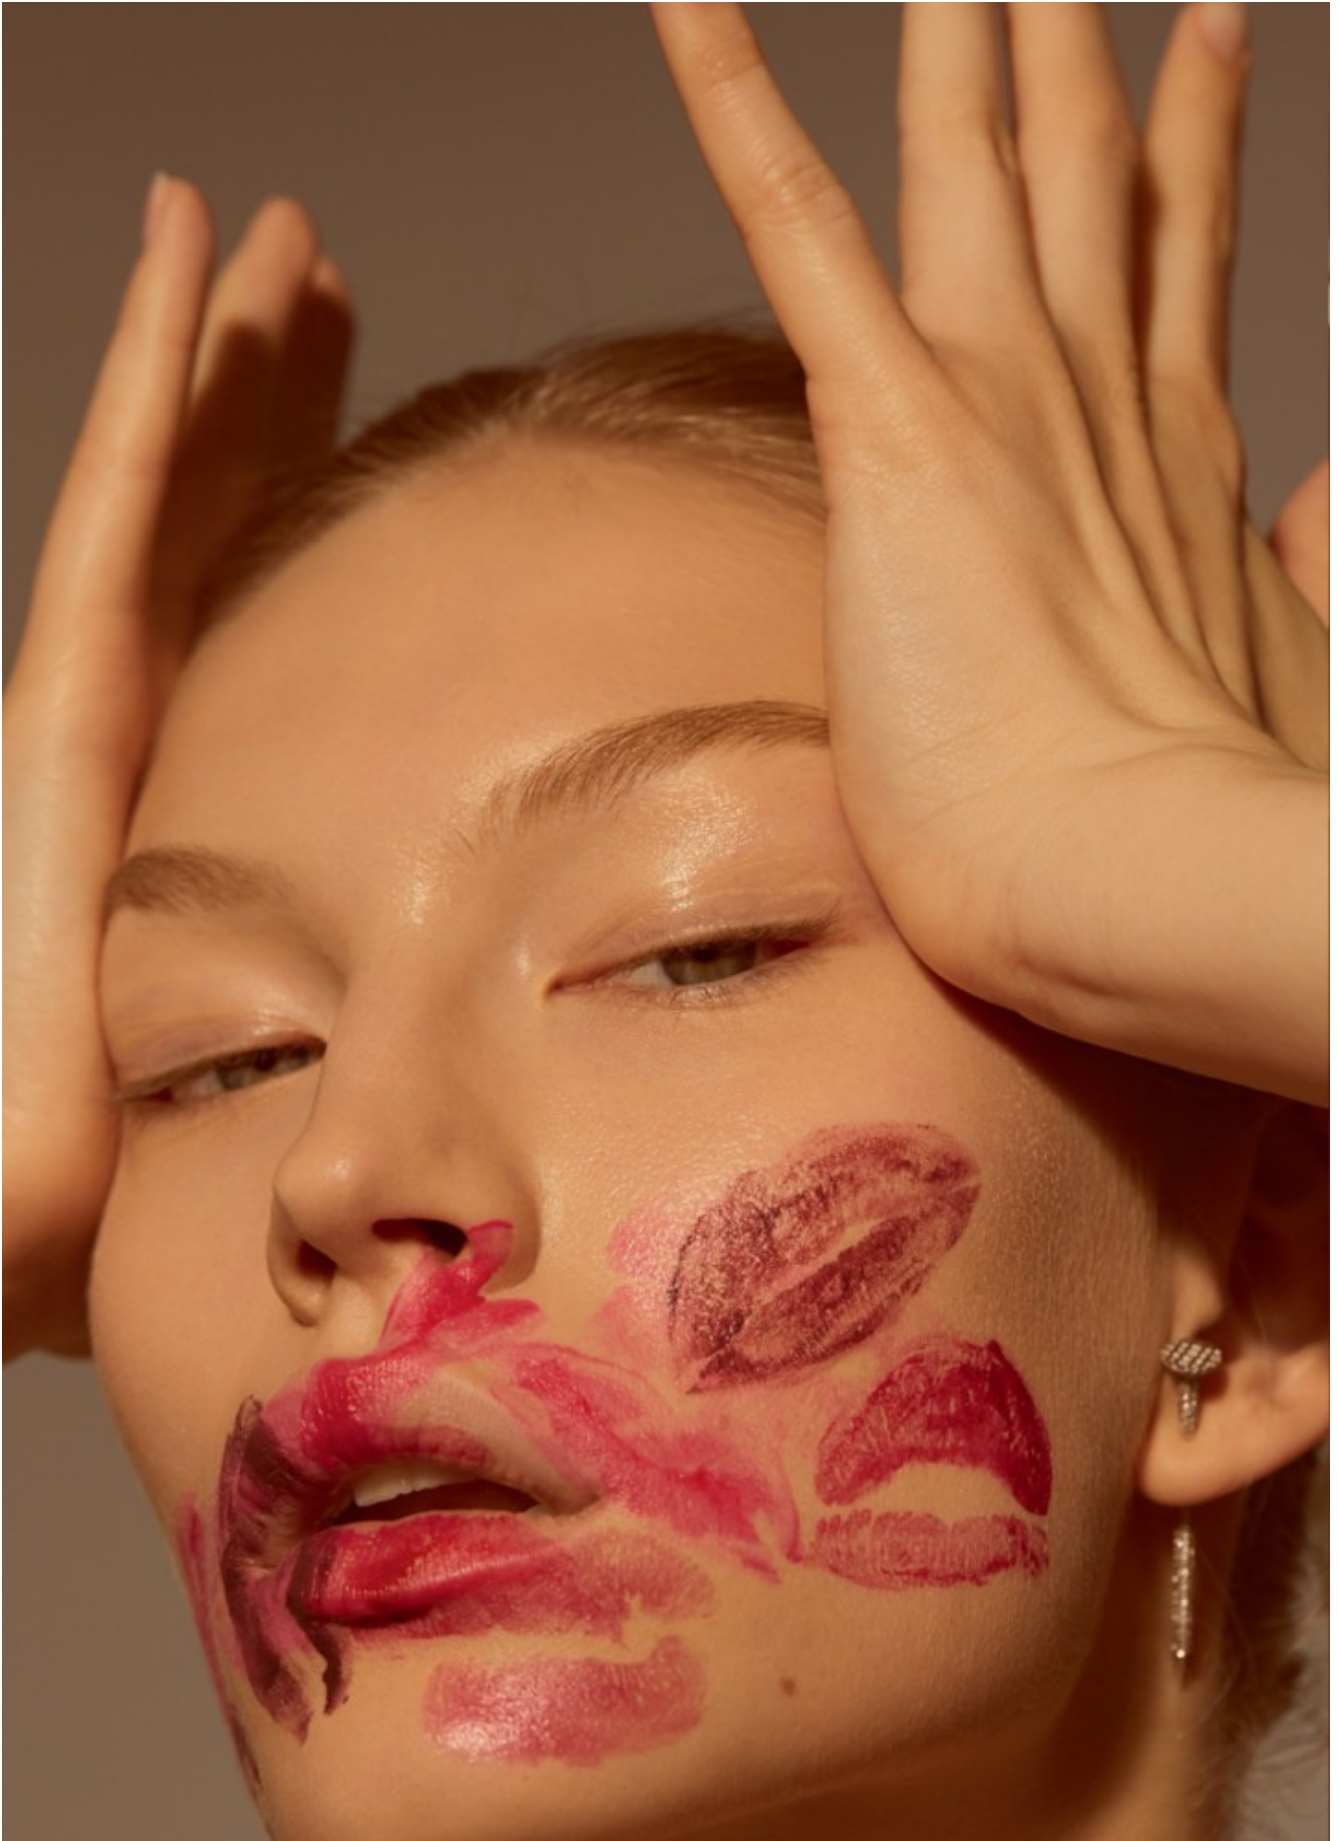

YULIA ZABROVSKAYA

HEIGHT: 177 CHEST: 88 WAIST: 62 HAIR: BLOND EYES: GREEN SUIT: SHOES: 40

DAMAN

YULIA ZABROVSKAYA

HEIGHT: 177 CHEST: 88 WAIST: 62 HAIR: BLOND EYES: GREEN SUIT: SHOES: 40

DAMAN

YULIA ZABROVSKAYA