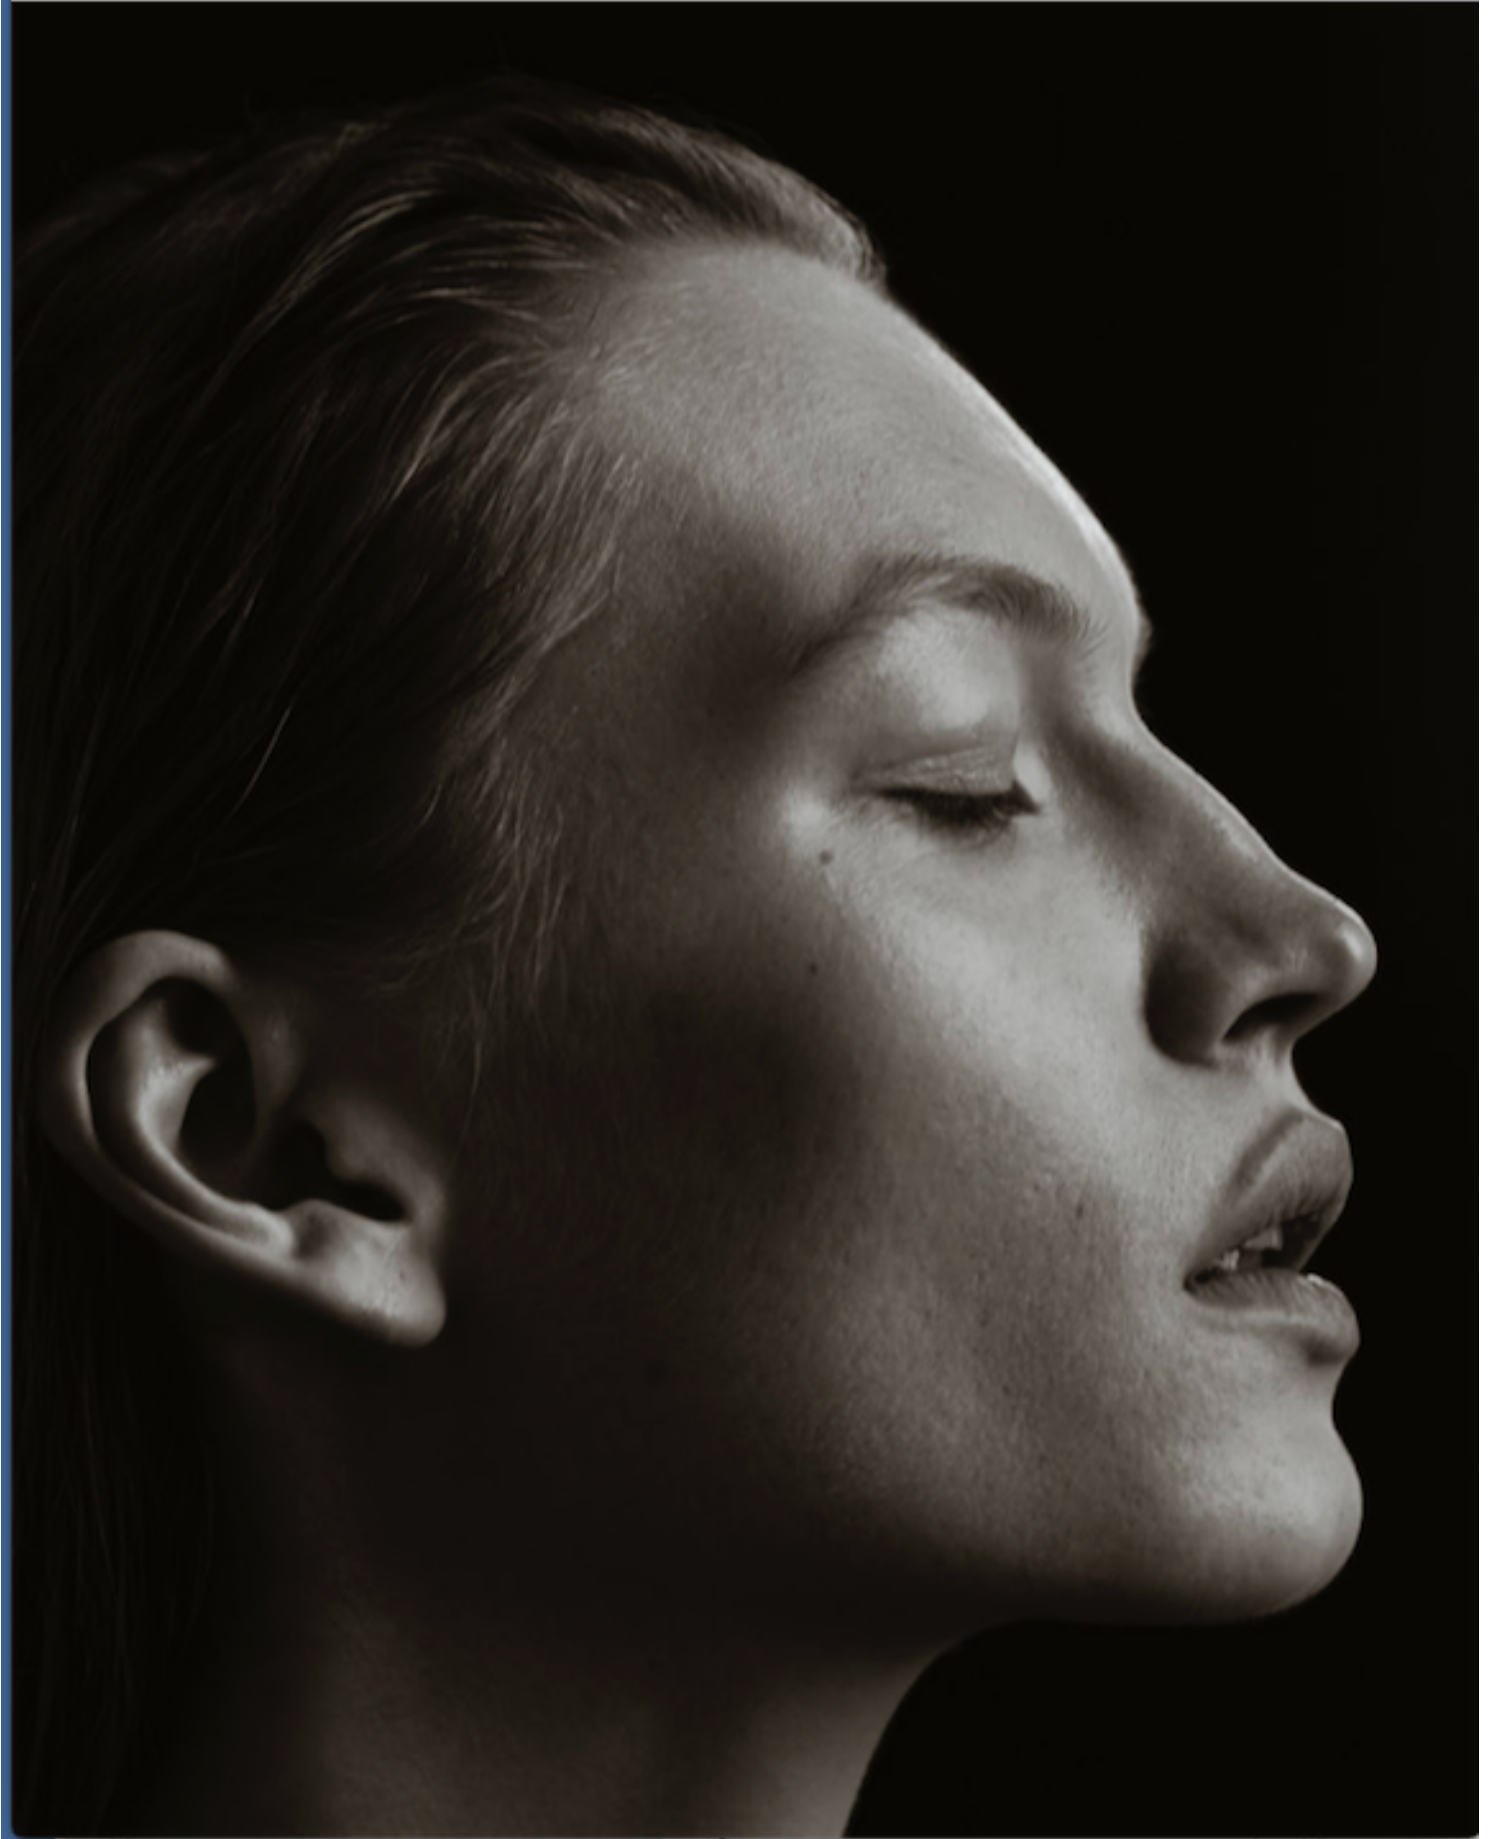

DAMAN

YULIA ZABROVSKAYA

HEIGHT: 177 CHEST: 88 WAIST: 62 HAIR: BLOND EYES: GREEN SUIT: SHOES: 40