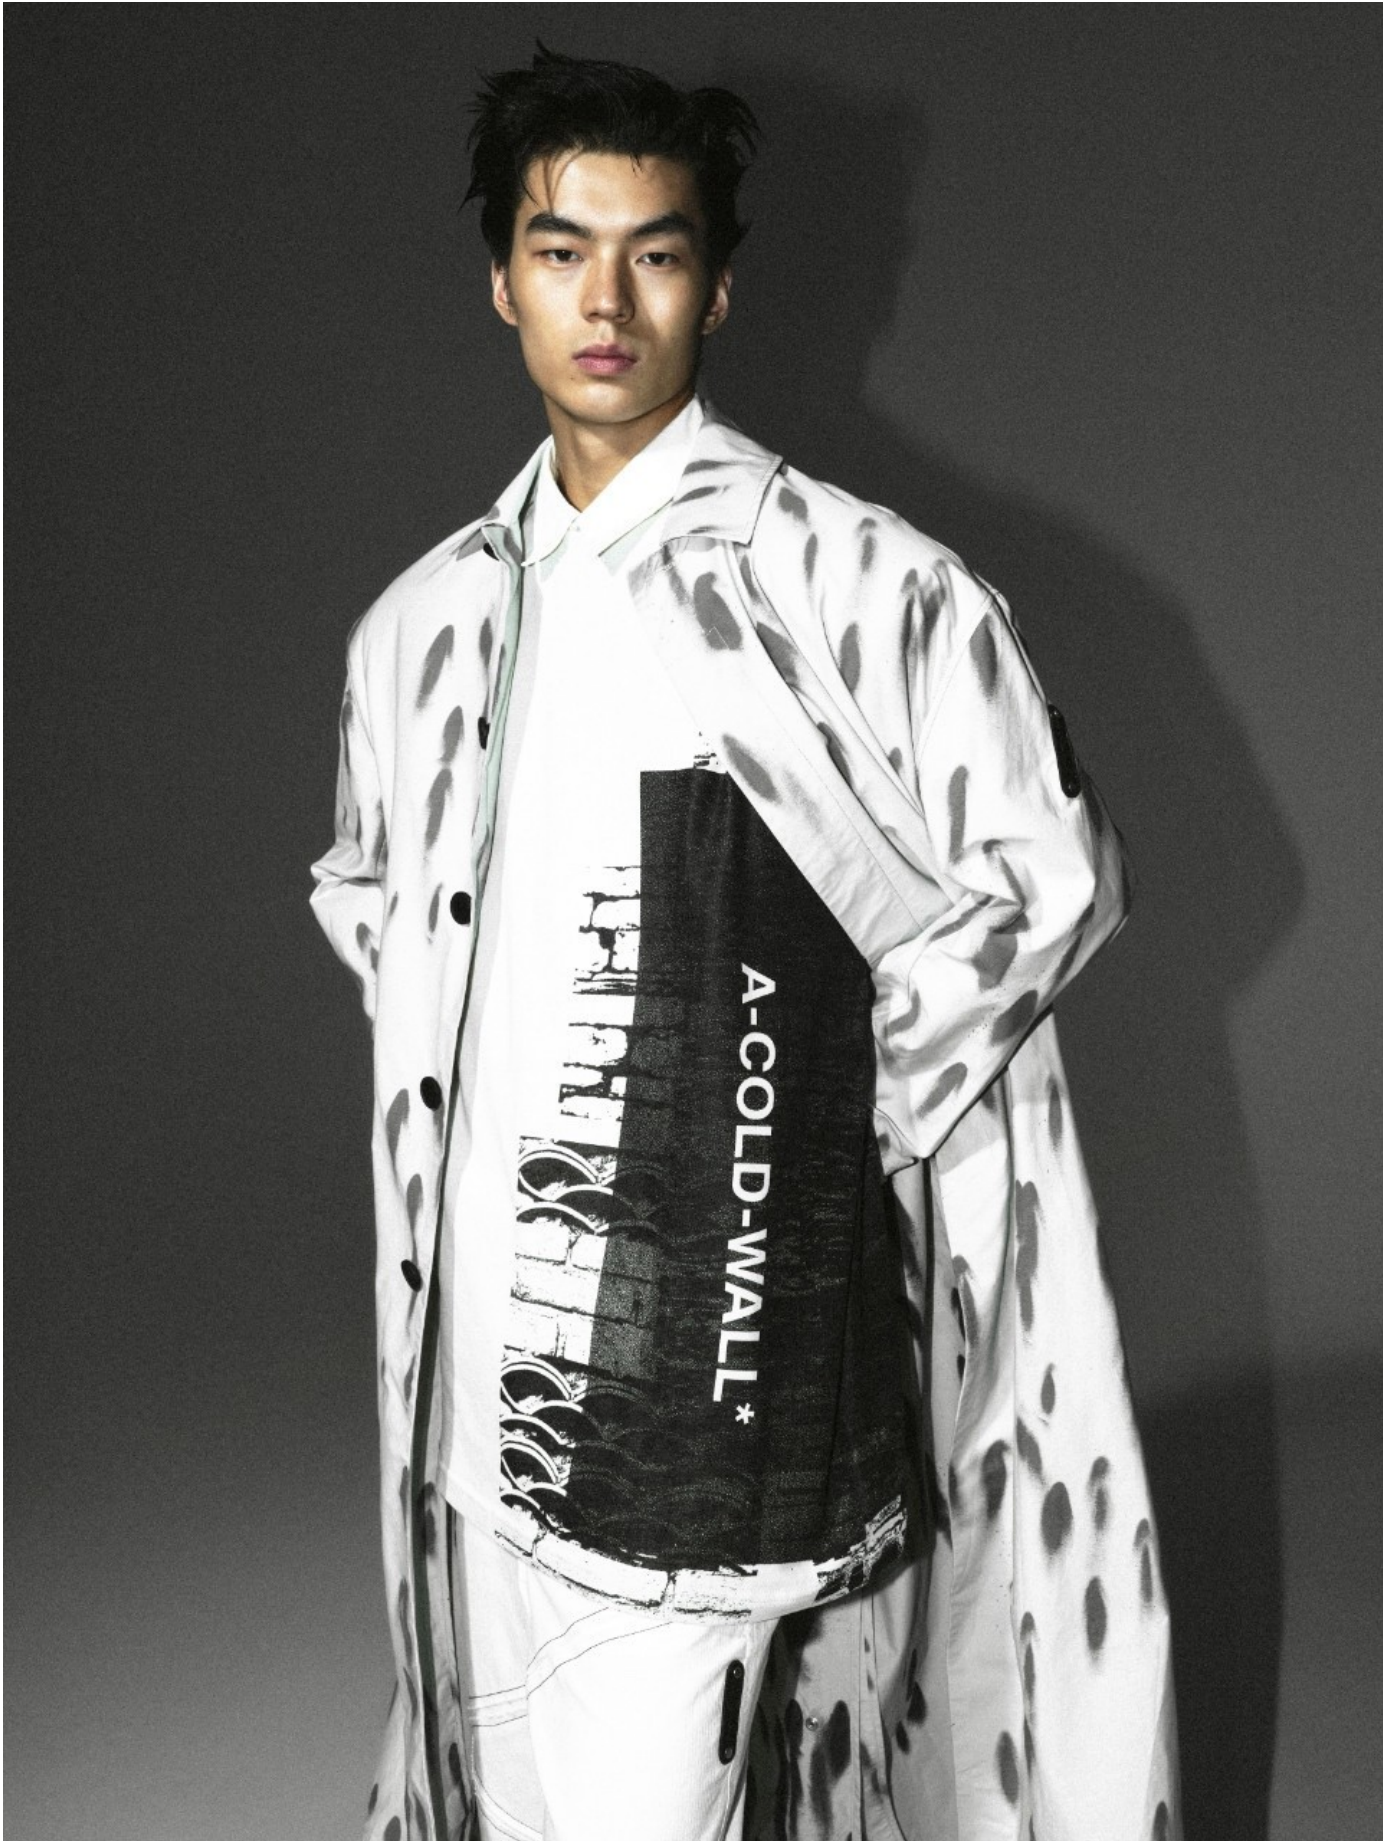

DAMAN

*men's  
uno*

XIANGYU LI

HEIGHT: 186 CHEST: 85 WAIST: 74 HAIR: BLACK EYES: BROWN SUIT: SHOES: 44

DAMAN

XIANGYU LI

HEIGHT: 186 CHEST: 85 WAIST: 74 HAIR: BLACK EYES: BROWN SUIT: SHOES: 44

DAMAN