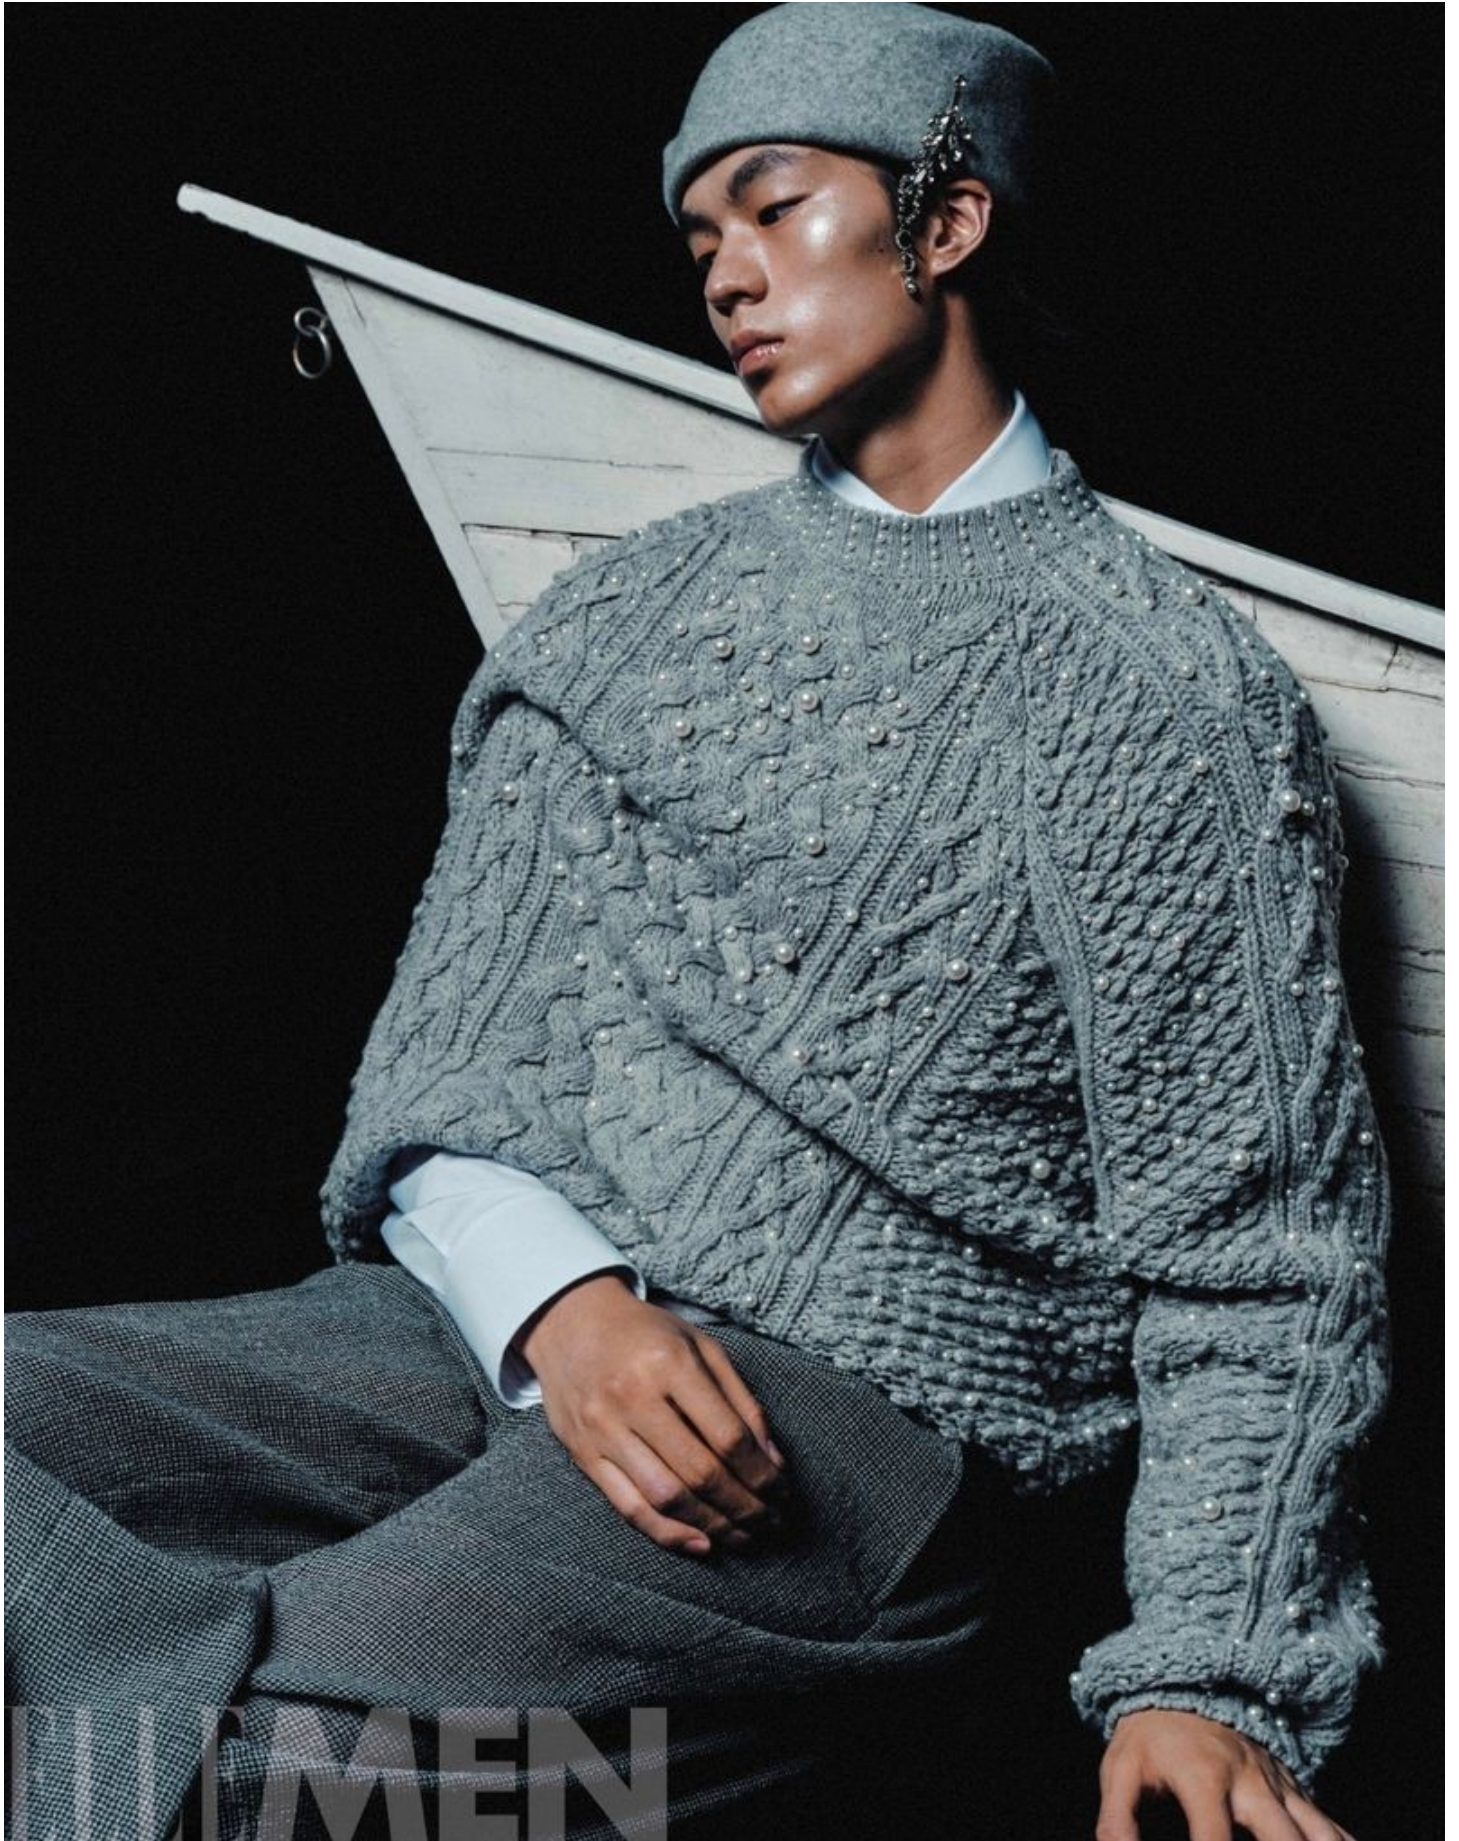

HEIGHT: 186 CHEST: 85 WAIST: 74 HAIR: BLACK EYES: BROWN SUIT: SHOES: 44

DAMAN

XIANGYU LI

HEIGHT: 186 CHEST: 85 WAIST: 74 HAIR: BLACK EYES: BROWN SUIT: SHOES: 44

DAMAN

XIANGYU LI

HEIGHT: 186 CHEST: 85 WAIST: 74 HAIR: BLACK EYES: BROWN SUIT: SHOES: 44