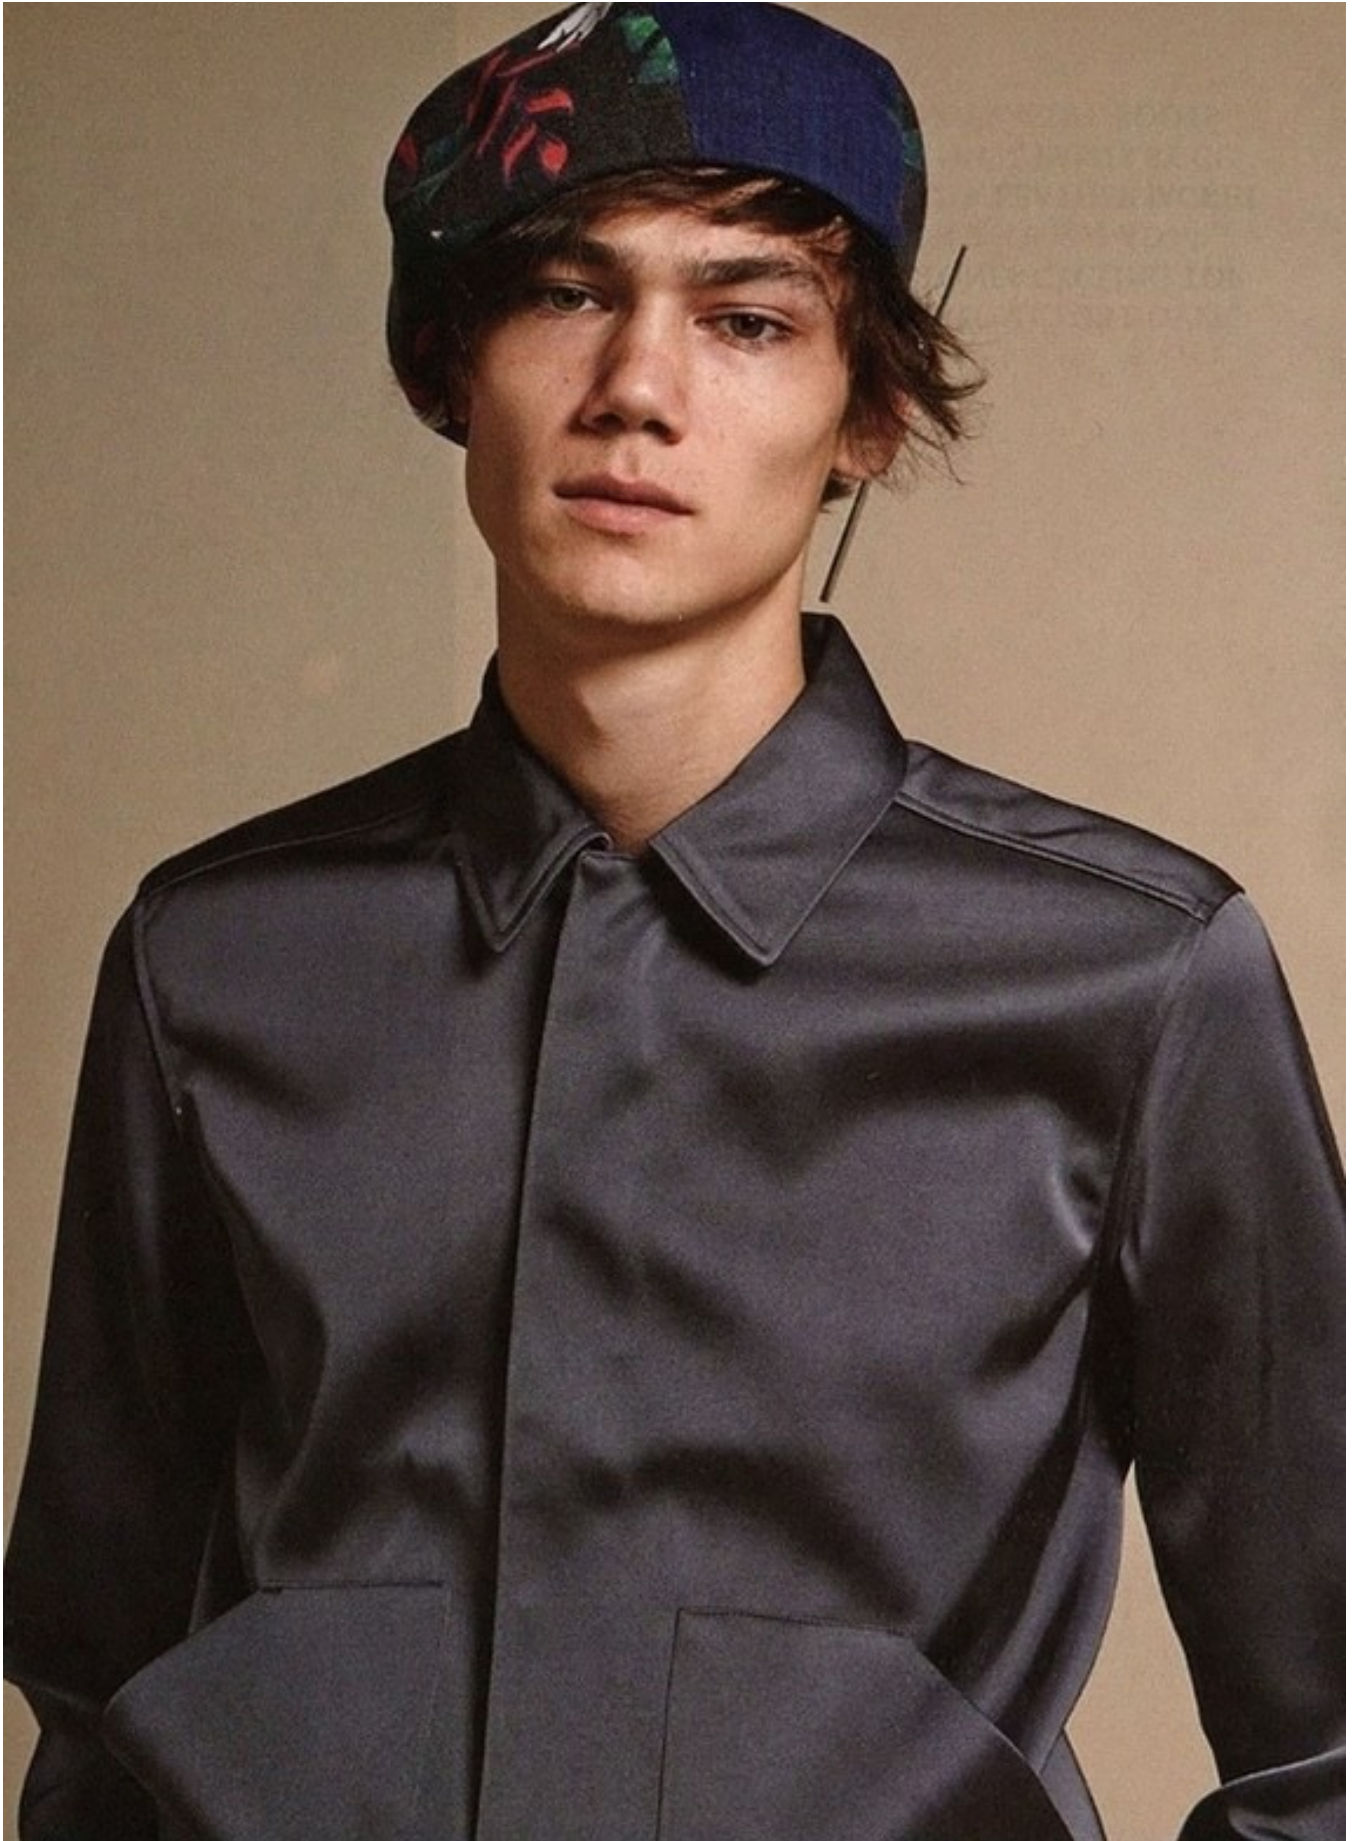

DAMAN

VASYL P

HEIGHT: 189 CHEST: 92 WAIST: 76 HAIR: D.BROWN EYES: GREEN SUIT: 50 SHOES: 44

DAMAN

VASYL P

HEIGHT: 189 CHEST: 92 WAIST: 76 HAIR: D.BROWN EYES: GREEN SUIT: 50 SHOES: 44

DAMAN

VASYL P