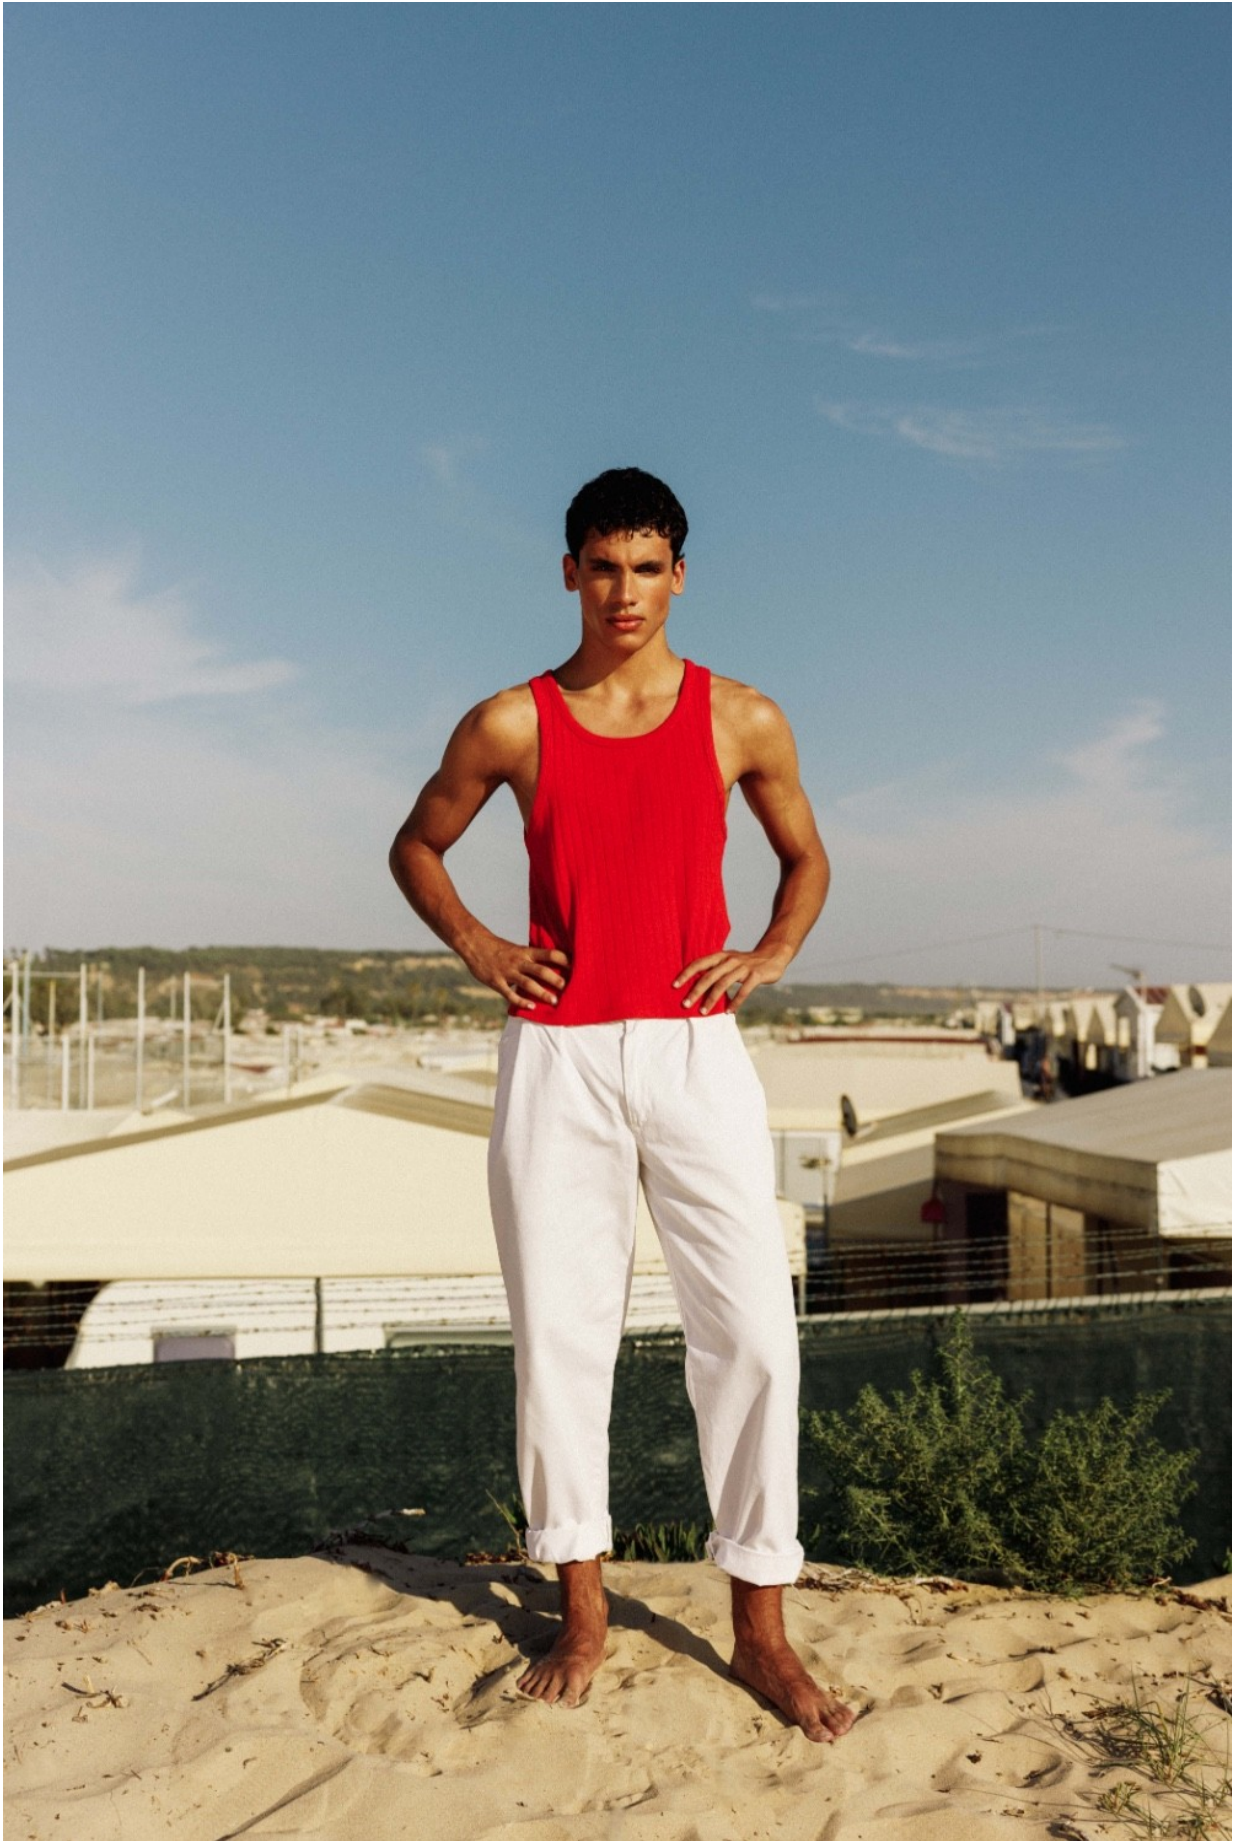

DAMAN

TOMAS SANTOS

HEIGHT: 188 CHEST: 92 WAIST: 77 HAIR: BROWN EYES: GREEN SUIT: 48 SHOES: 44

DAMAN

Out of bounds
Elevate your Winter wardrobe with our new
collection for effortlessly sophisticated looks

TOMAS SANTOS

HEIGHT: 188 CHEST: 92 WAIST: 77 HAIR: BROWN EYES: GREEN SUIT: 48 SHOES: 44

DAMAN

TOMAS SANTOS

HEIGHT: 188 CHEST: 92 WAIST: 77 HAIR: BROWN EYES: GREEN SUIT: 48 SHOES: 44

DAMAN

TOMAS SANTOS

HEIGHT: 188 CHEST: 92 WAIST: 77 HAIR: BROWN EYES: GREEN SUIT: 48 SHOES: 44

DAMAN

TOMAS SANTOS

HEIGHT: 188 CHEST: 92 WAIST: 77 HAIR: BROWN EYES: GREEN SUIT: 48 SHOES: 44

DAMAN

TOMAS SANTOS

HEIGHT: 188 CHEST: 92 WAIST: 77 HAIR: BROWN EYES: GREEN SUIT: 48 SHOES: 44

DAMAN

TOMAS SANTOS