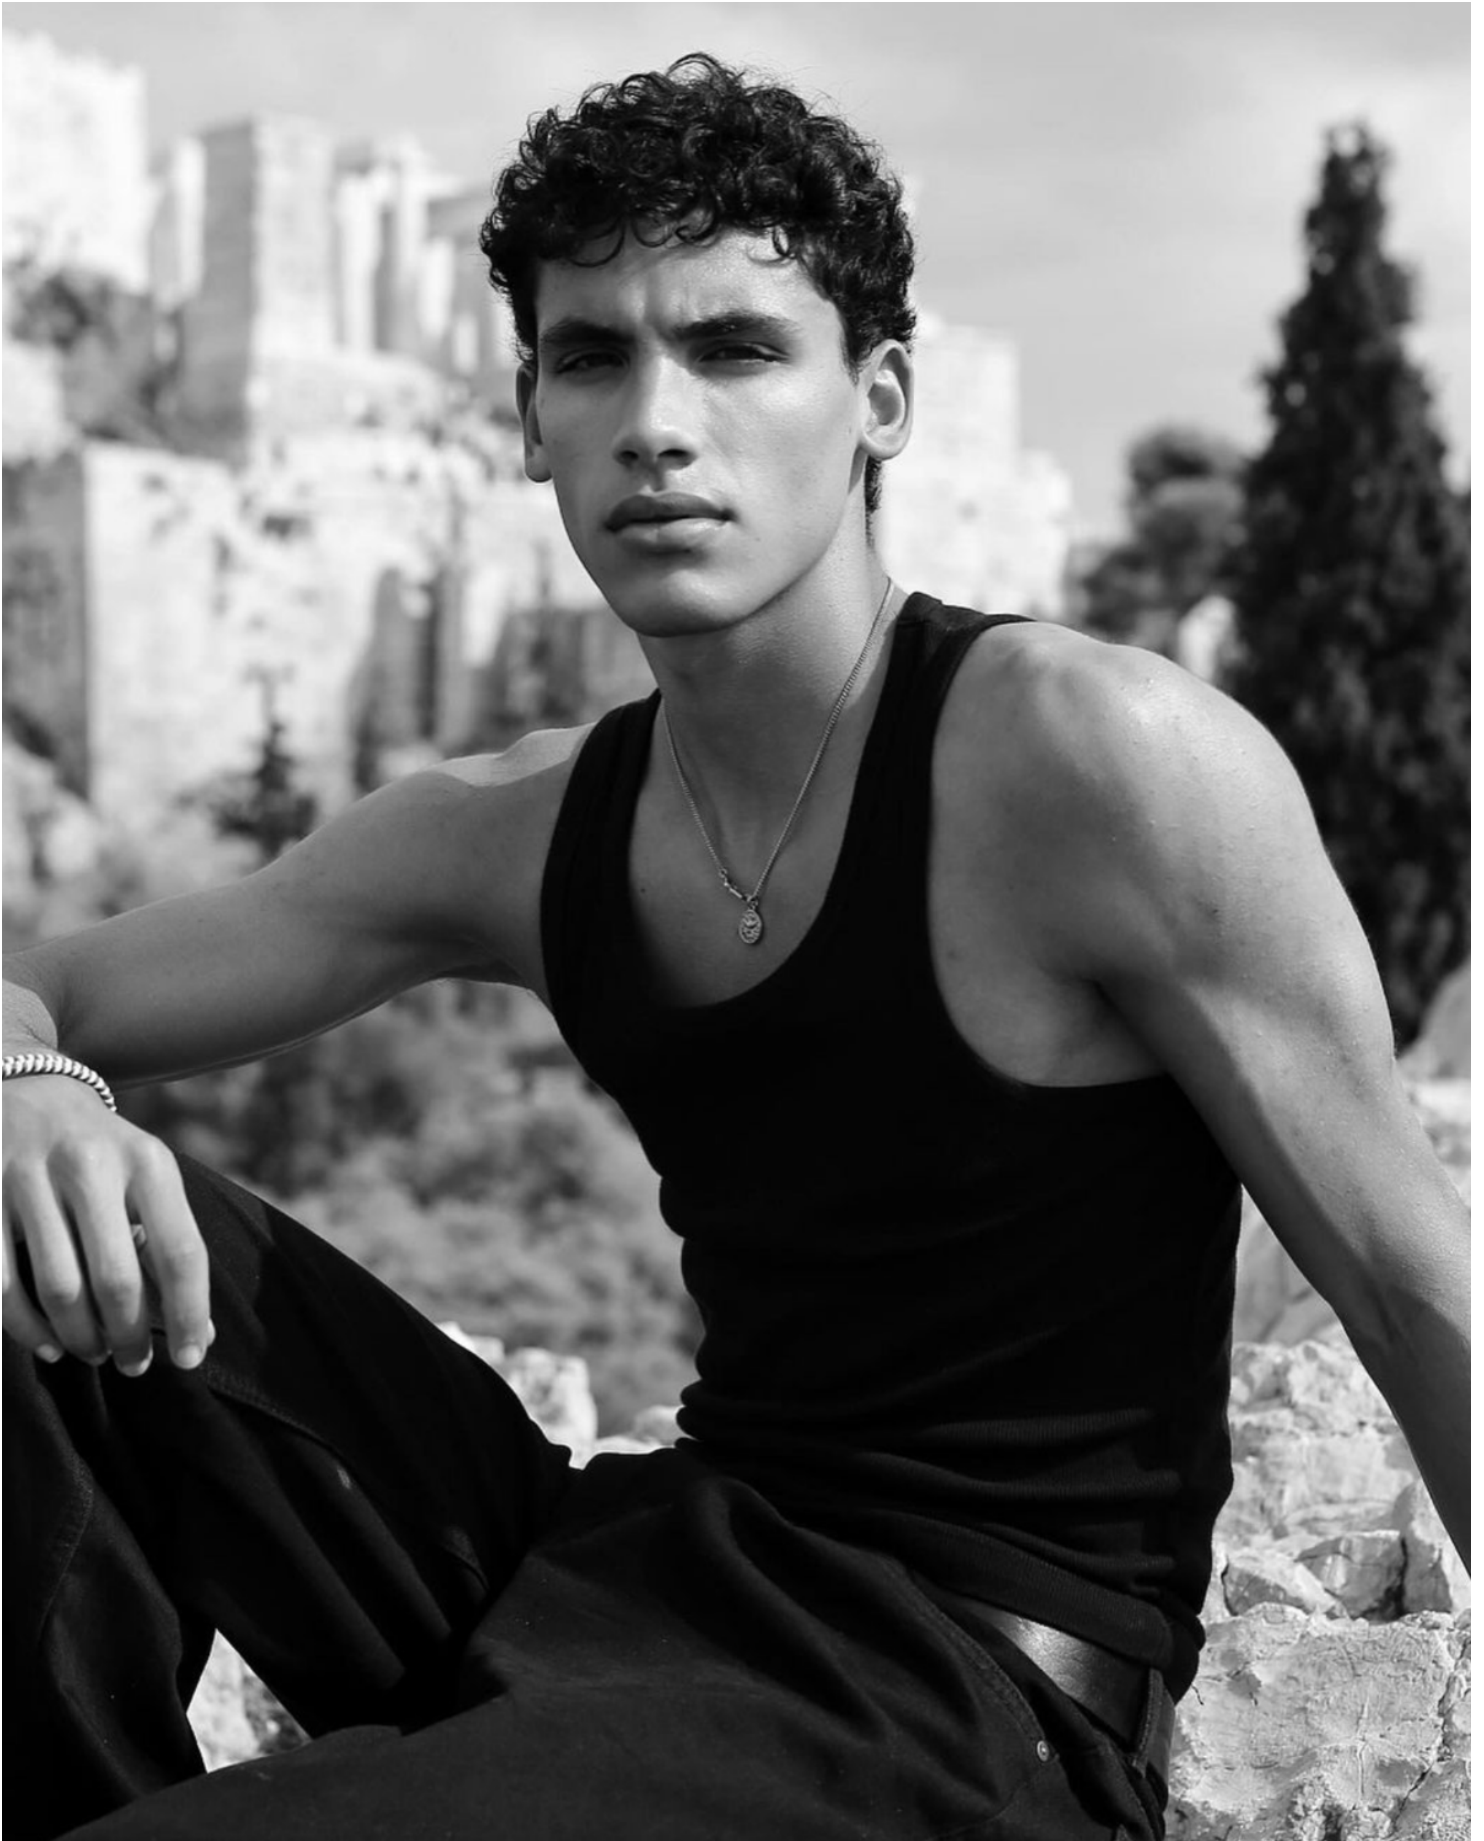

TOMAS SANTOS

DAMAN

TOMAS SANTOS

HEIGHT: 188 CHEST: 92 WAIST: 77 HAIR: BROWN EYES: GREEN SUIT: 48 SHOES: 44