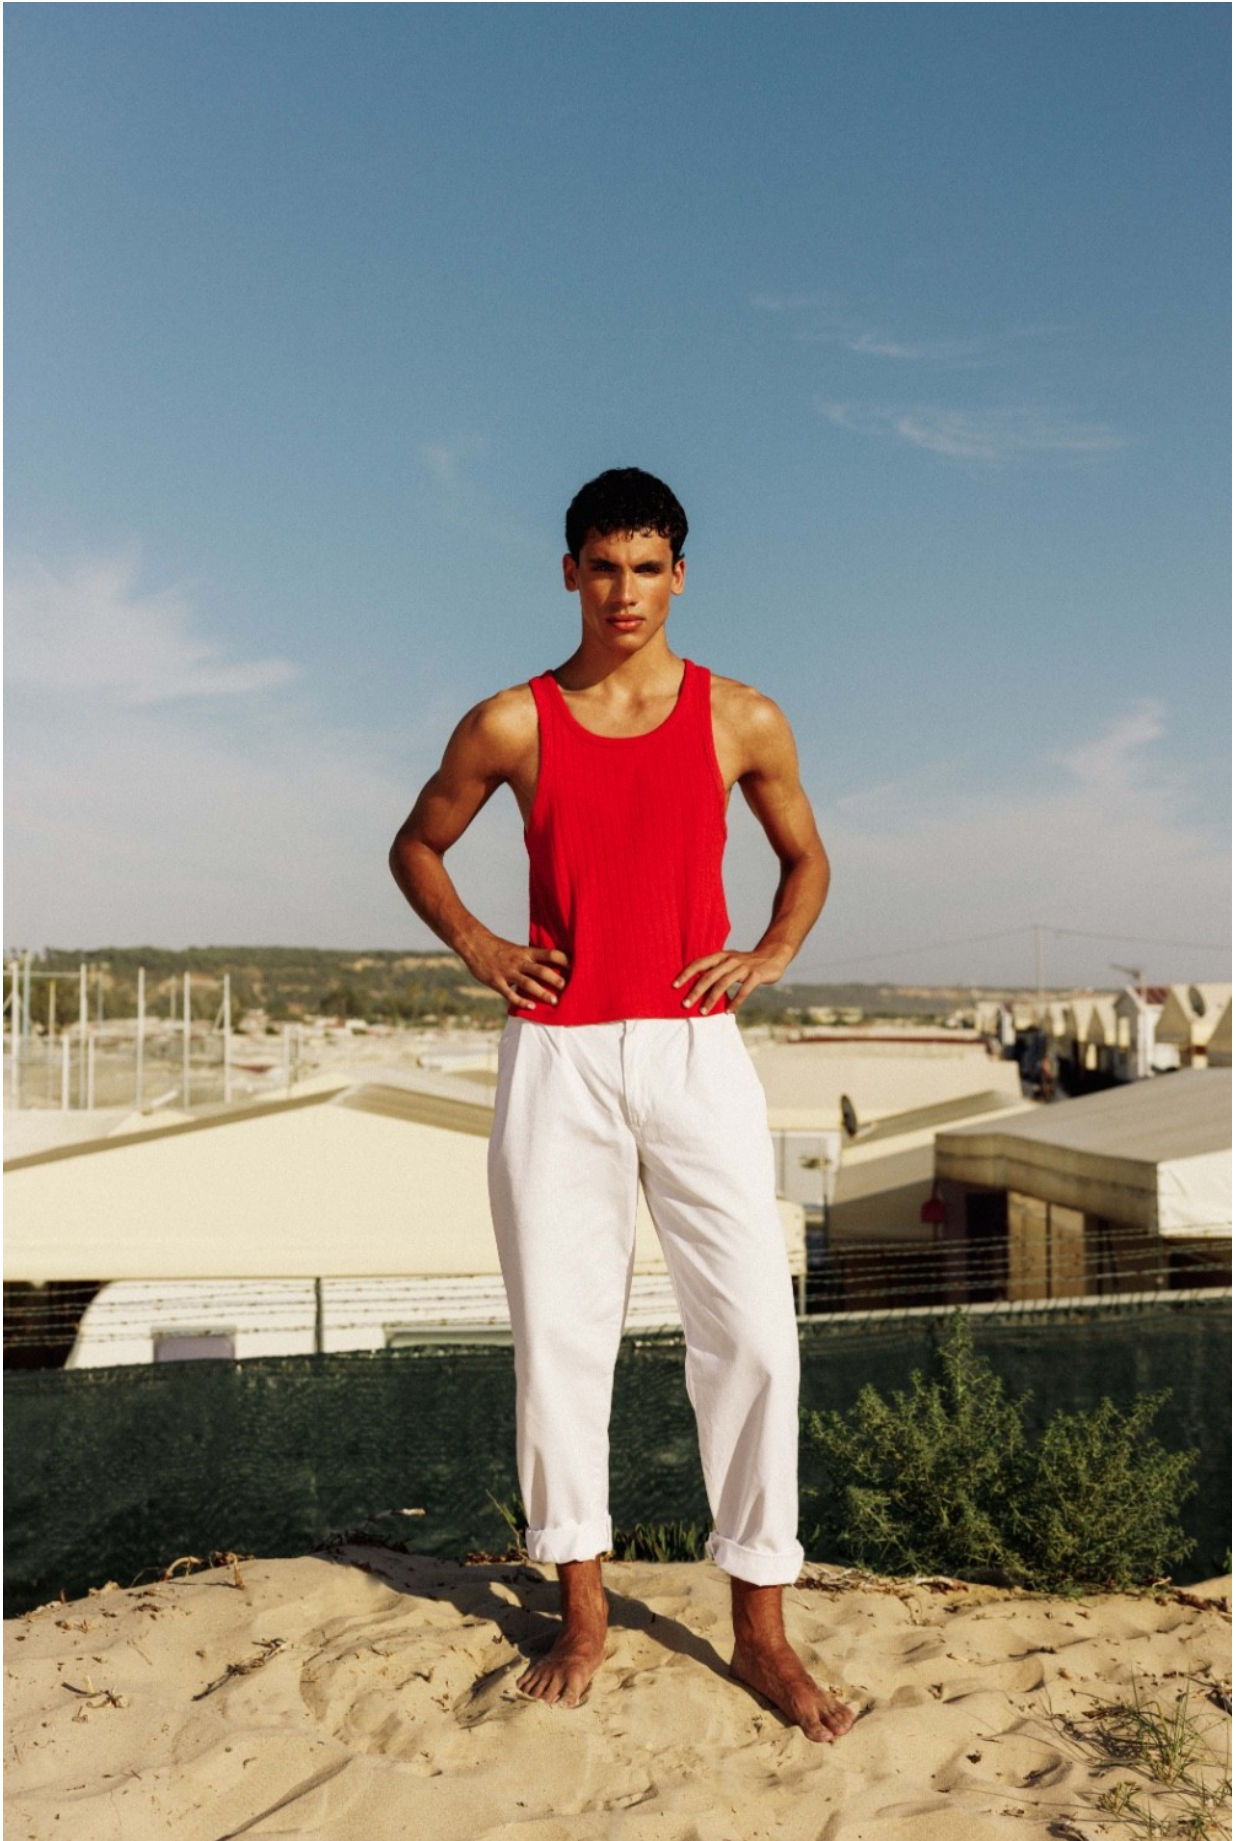

DAMAN

TOMAS SANTOS

HEIGHT: 188 CHEST: 92 WAIST: 77 HAIR: BROWN EYES: GREEN SUIT: 48 SHOES: 44

DAMAN

TOMAS SANTOS

HEIGHT: 188 CHEST: 92 WAIST: 77 HAIR: BROWN EYES: GREEN SUIT: 48 SHOES: 44

DAMAN

TOMAS SANTOS

HEIGHT: 188 CHEST: 92 WAIST: 77 HAIR: BROWN EYES: GREEN SUIT: 48 SHOES: 44

DAMAN

TOMAS SANTOS

HEIGHT: 188 CHEST: 92 WAIST: 77 HAIR: BROWN EYES: GREEN SUIT: 48 SHOES: 44

DAMAN

TOMAS SANTOS

HEIGHT: 188 CHEST: 92 WAIST: 77 HAIR: BROWN EYES: GREEN SUIT: 48 SHOES: 44