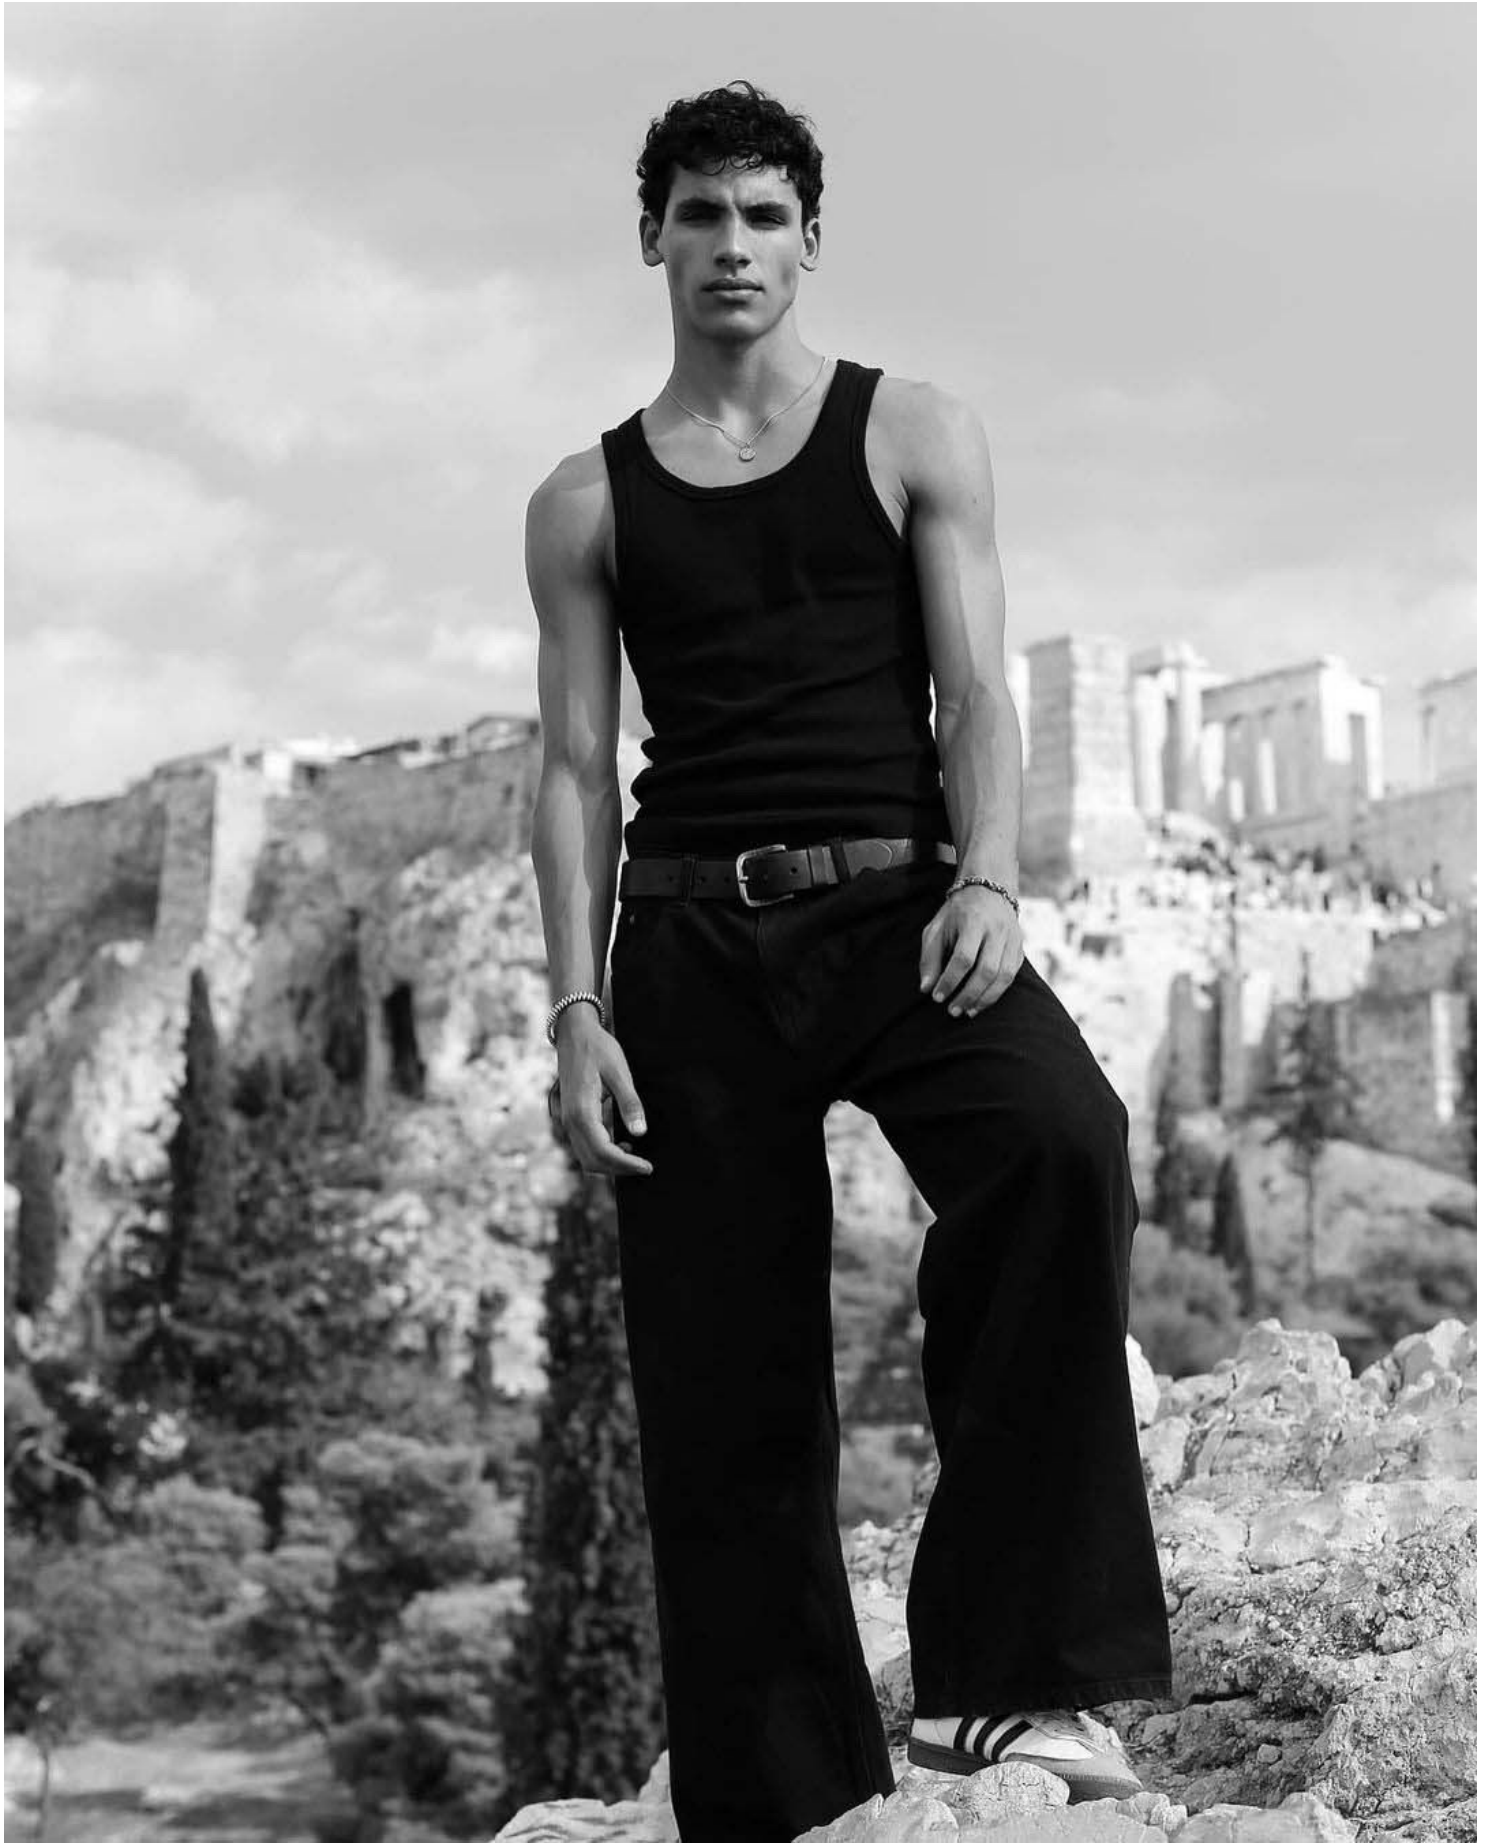

TOMAS SANTOS

DAMAN

HEIGHT: 188 CHEST: 92 WAIST: 77 HAIR: BROWN EYES: GREEN SUIT: 48 SHOES: 44