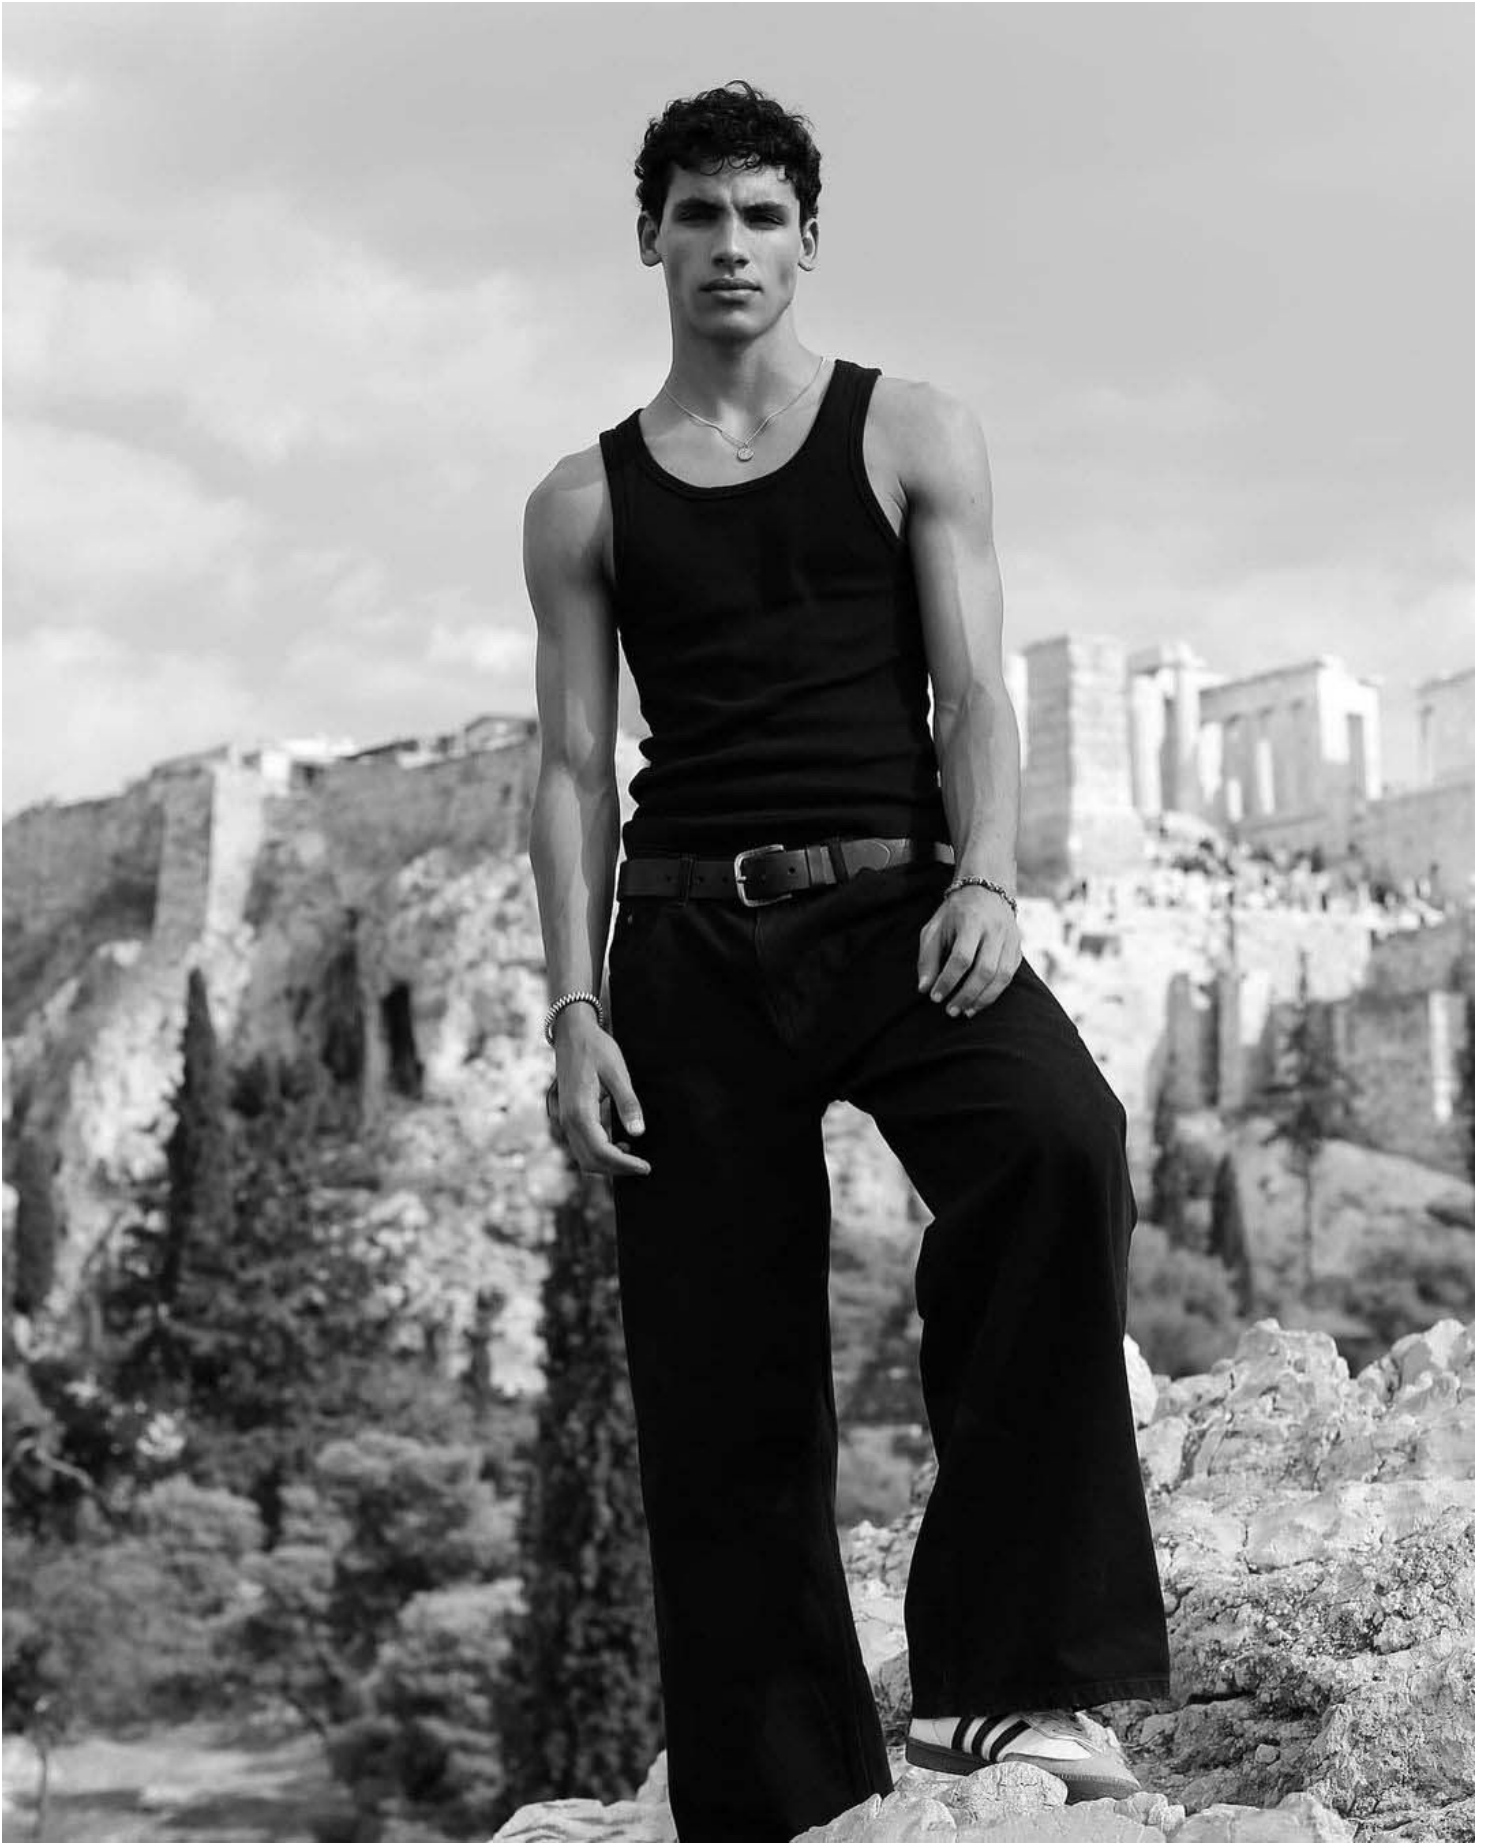

DAMAN

HEIGHT: 188 CHEST: 92 WAIST: 77 HAIR: BROWN EYES: GREEN SUIT: 48 SHOES: 44