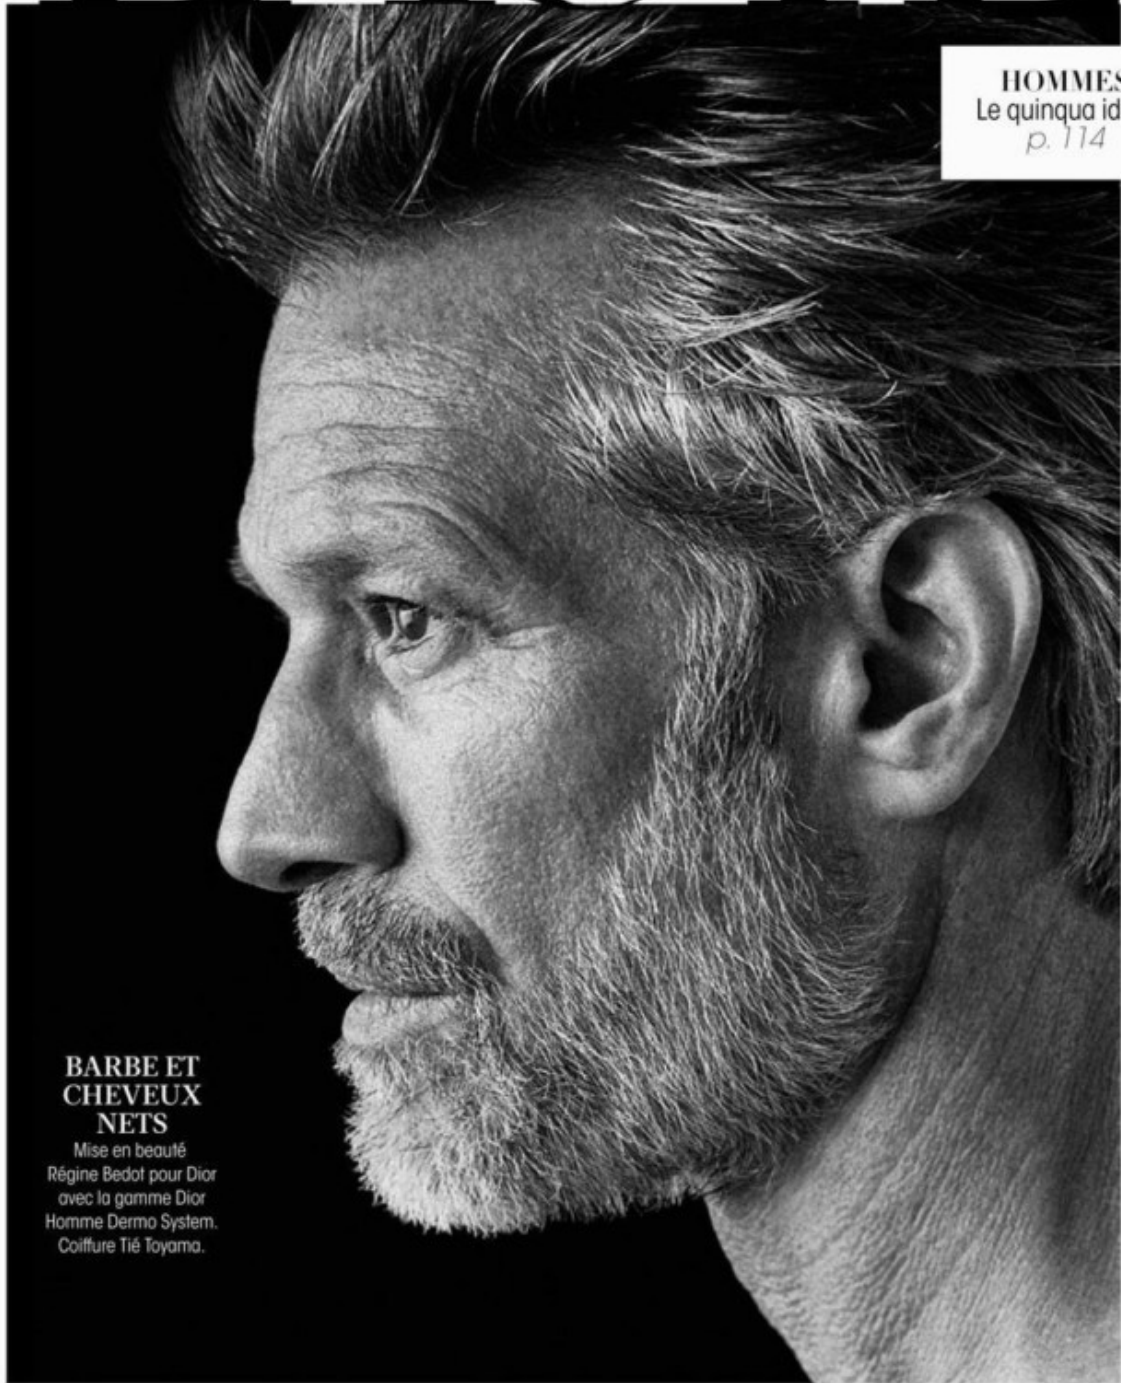

DAMAN

BEAUTE

/madame

HOMMES
Le quinqu idéal
p. 114

**BARBE ET
CHEVEUX
NETS**

Mise en beauté
Régine Bedot pour Dior
avec la gamme Dior
Homme Dermo System.
Coiffure Tié Toyama.

PHOTO FLORIAN SOMMET / RÉALISATION JULIE GILLET

Mega

madameFIGARO 113

TERRENCE SHEAHAN

HEIGHT: 184 CHEST: 100 WAIST: 80 HAIR: SALT & PEPPER EYES: HAZEL SUIT: 50 SHOES: 45