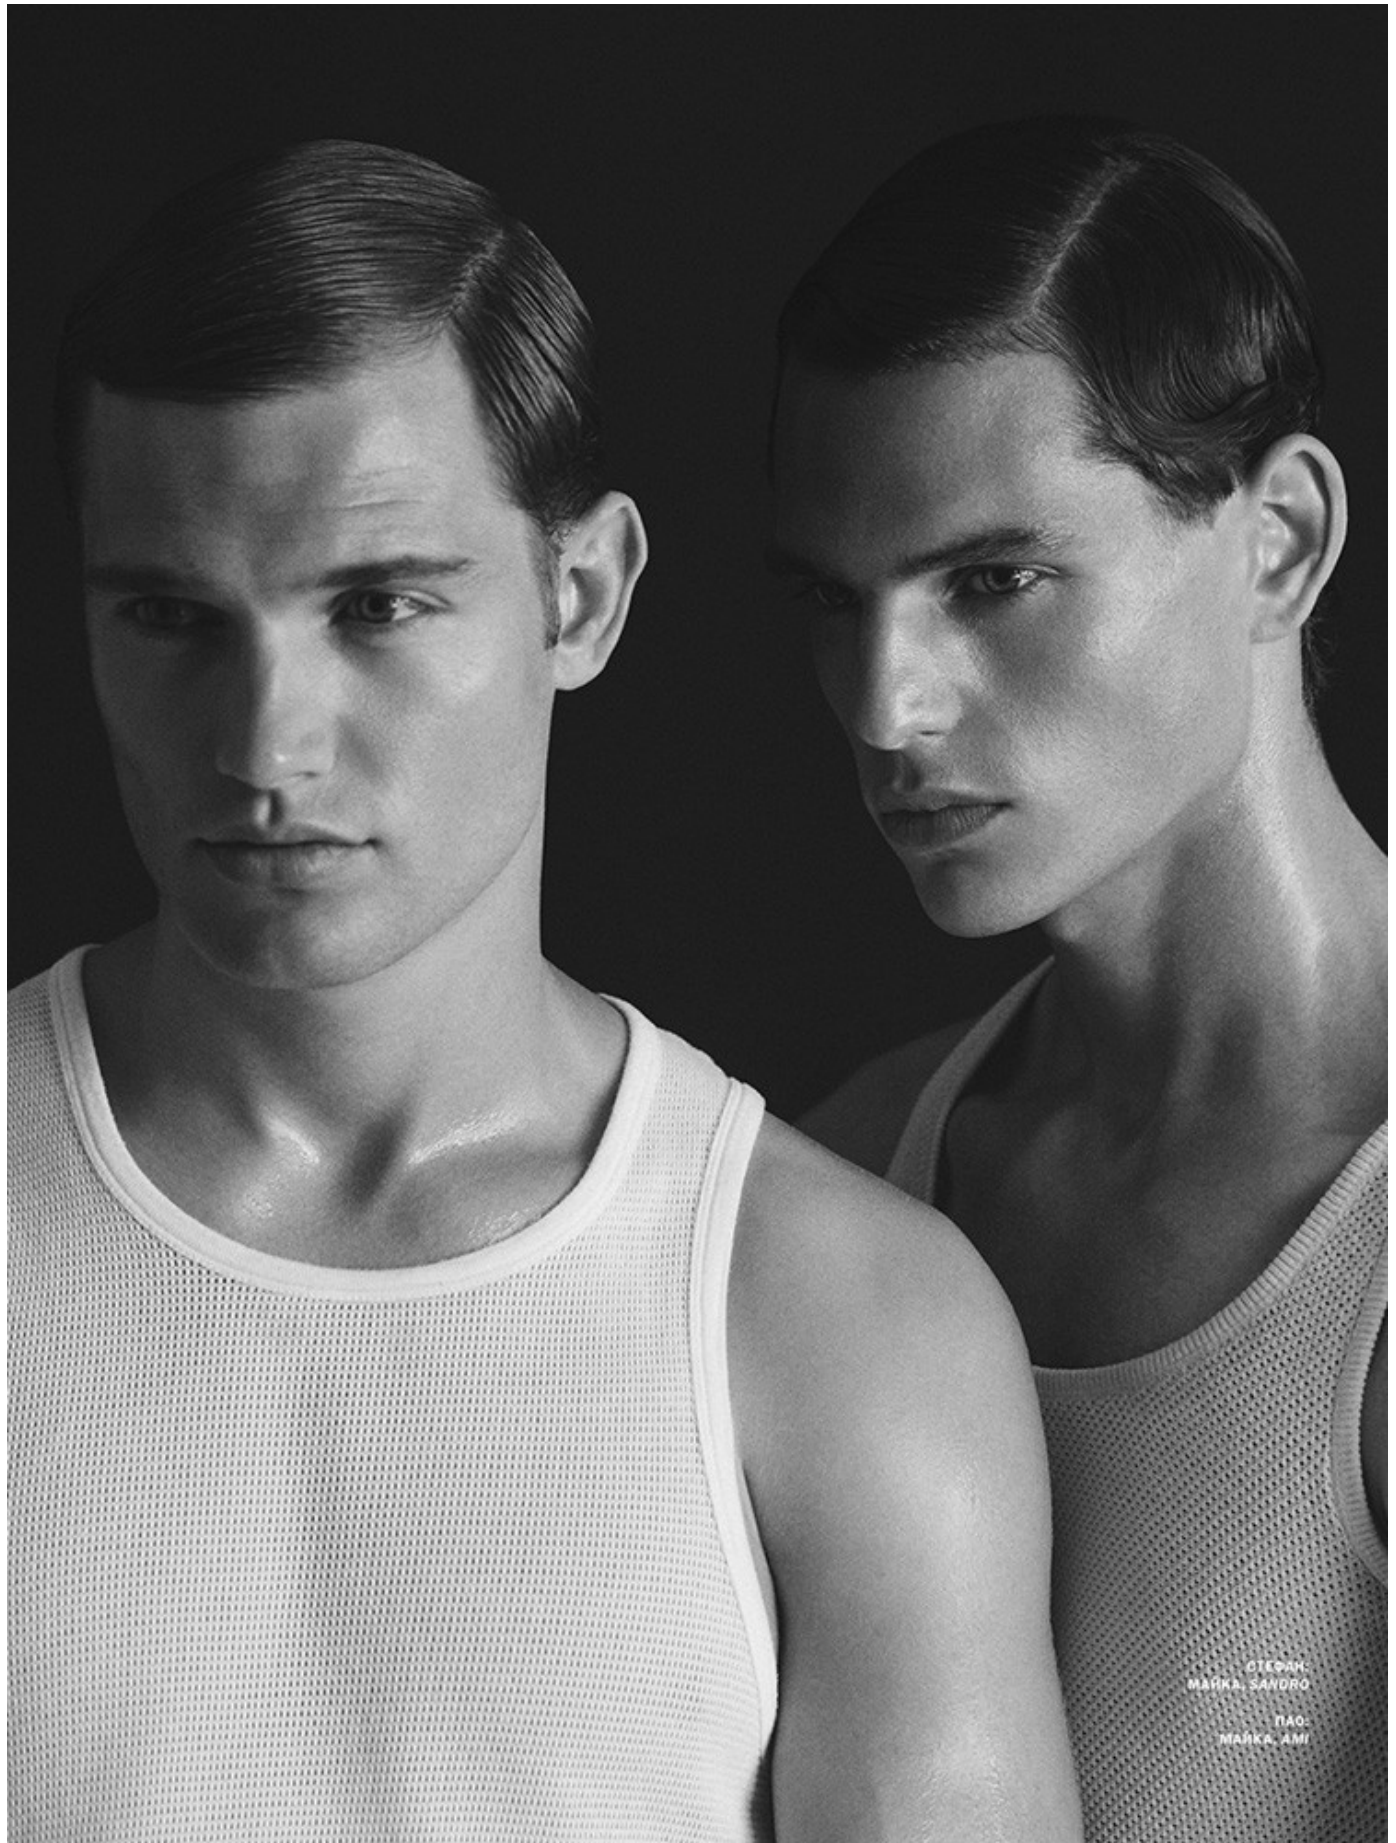

STEFAN POLLMANN

DAMAN

СТЕФАН:
МАЙКА, SANDRO
ПАО:
МАЙКА, AMI

STEFAN POLLMANN

HEIGHT: 189 CHEST: 98 WAIST: 78 HAIR: BROWN EYES: BLUE-GREY SUIT: 48 SHOES: 44