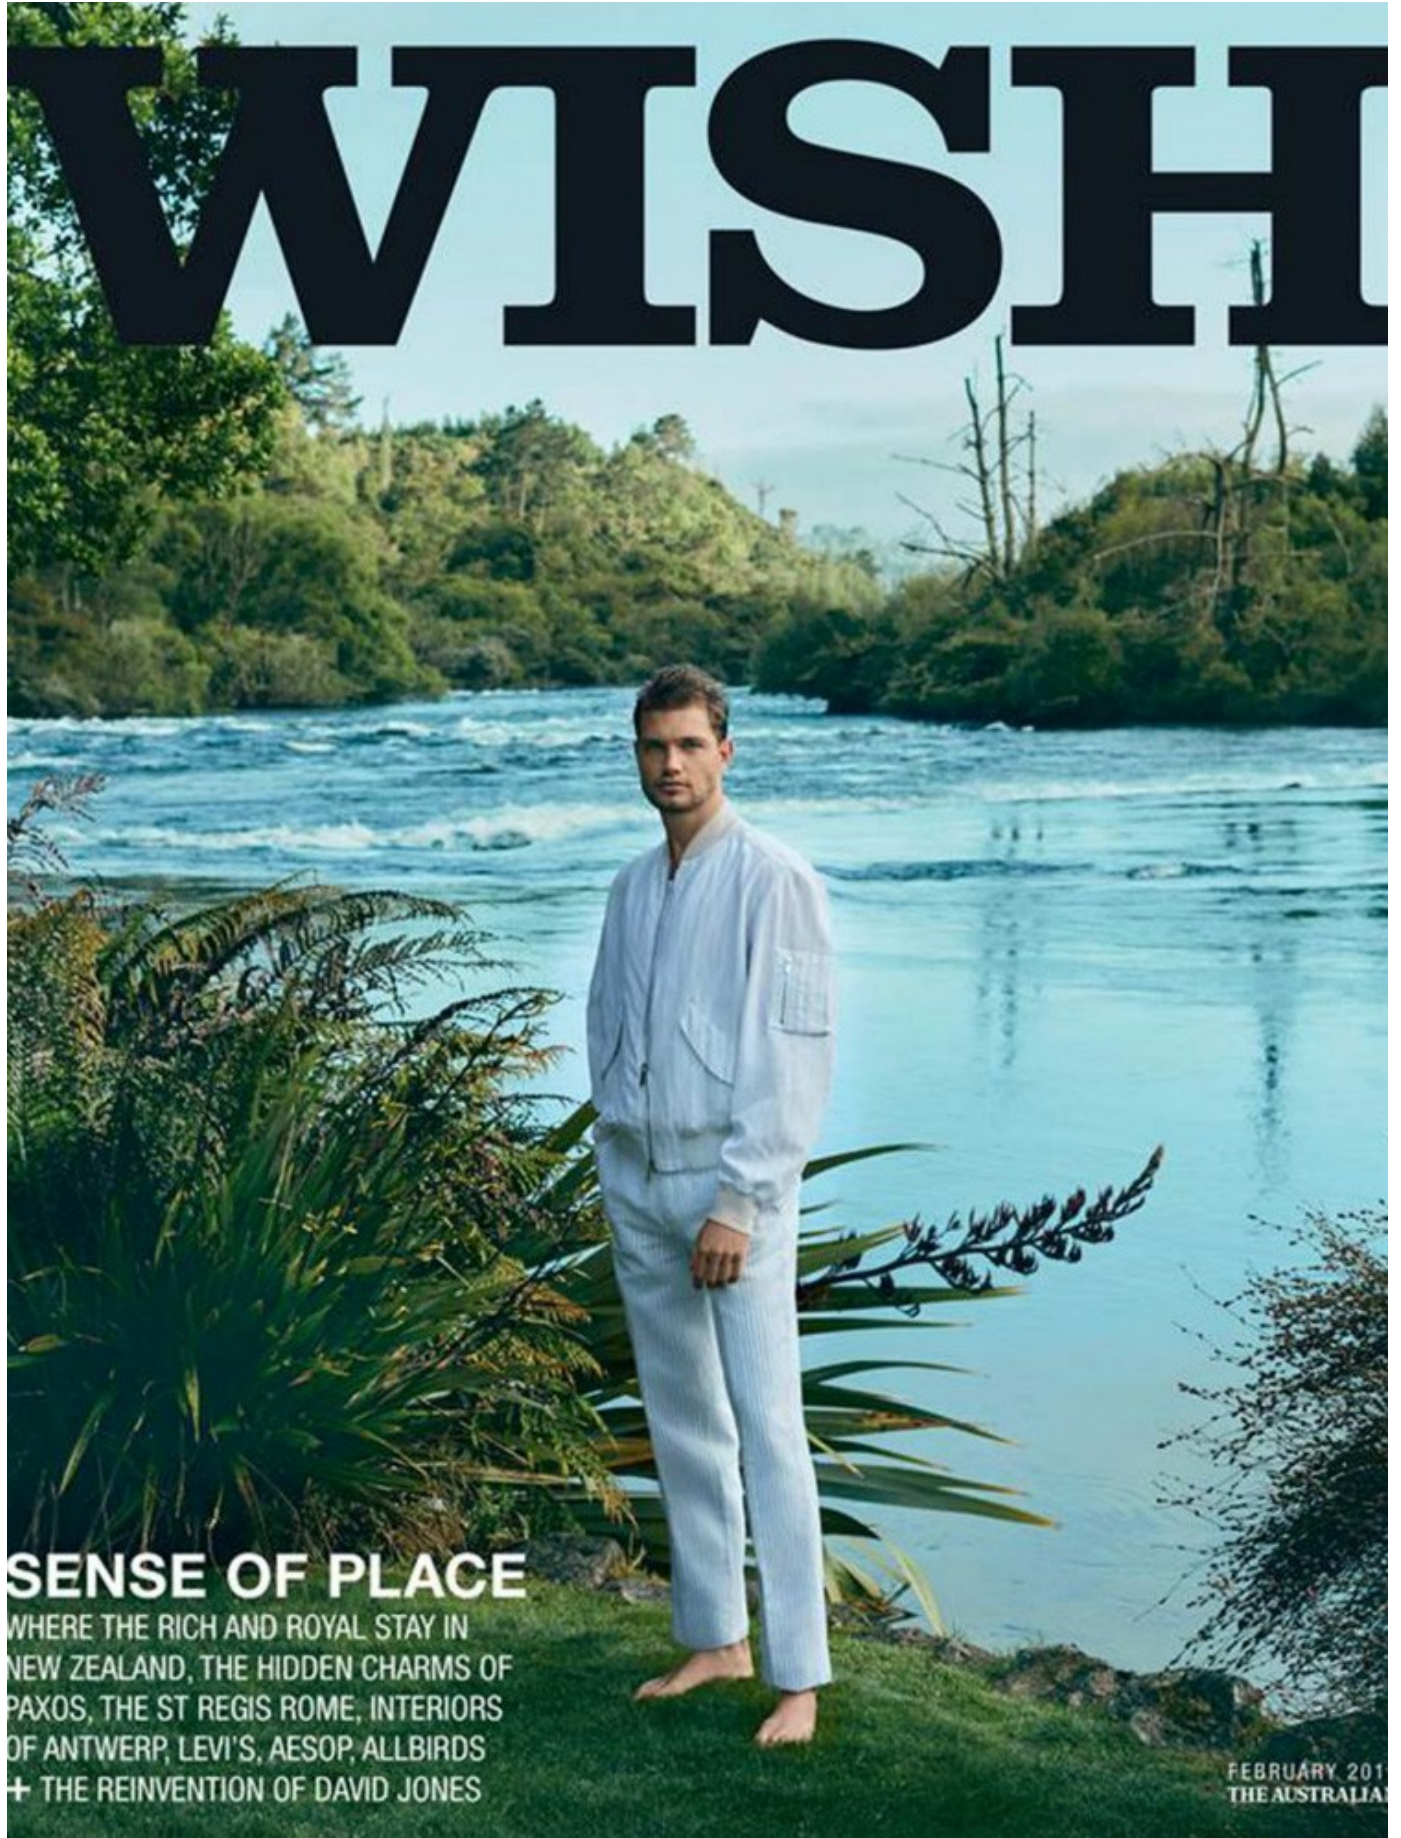

DAMAN

SENSE OF PLACE

WHERE THE RICH AND ROYAL STAY IN
NEW ZEALAND, THE HIDDEN CHARMS OF
PAXOS, THE ST REGIS ROME, INTERIORS
OF ANTWERP, LEVI'S, AESOP, ALLBIRDS
+ THE REINVENTION OF DAVID JONES

FEBRUARY 201
THE AUSTRALIAN

STEFAN POLLMANN

HEIGHT: 189 CHEST: 98 WAIST: 78 HAIR: BROWN EYES: BLUE-GREY SUIT: 48 SHOES: 44