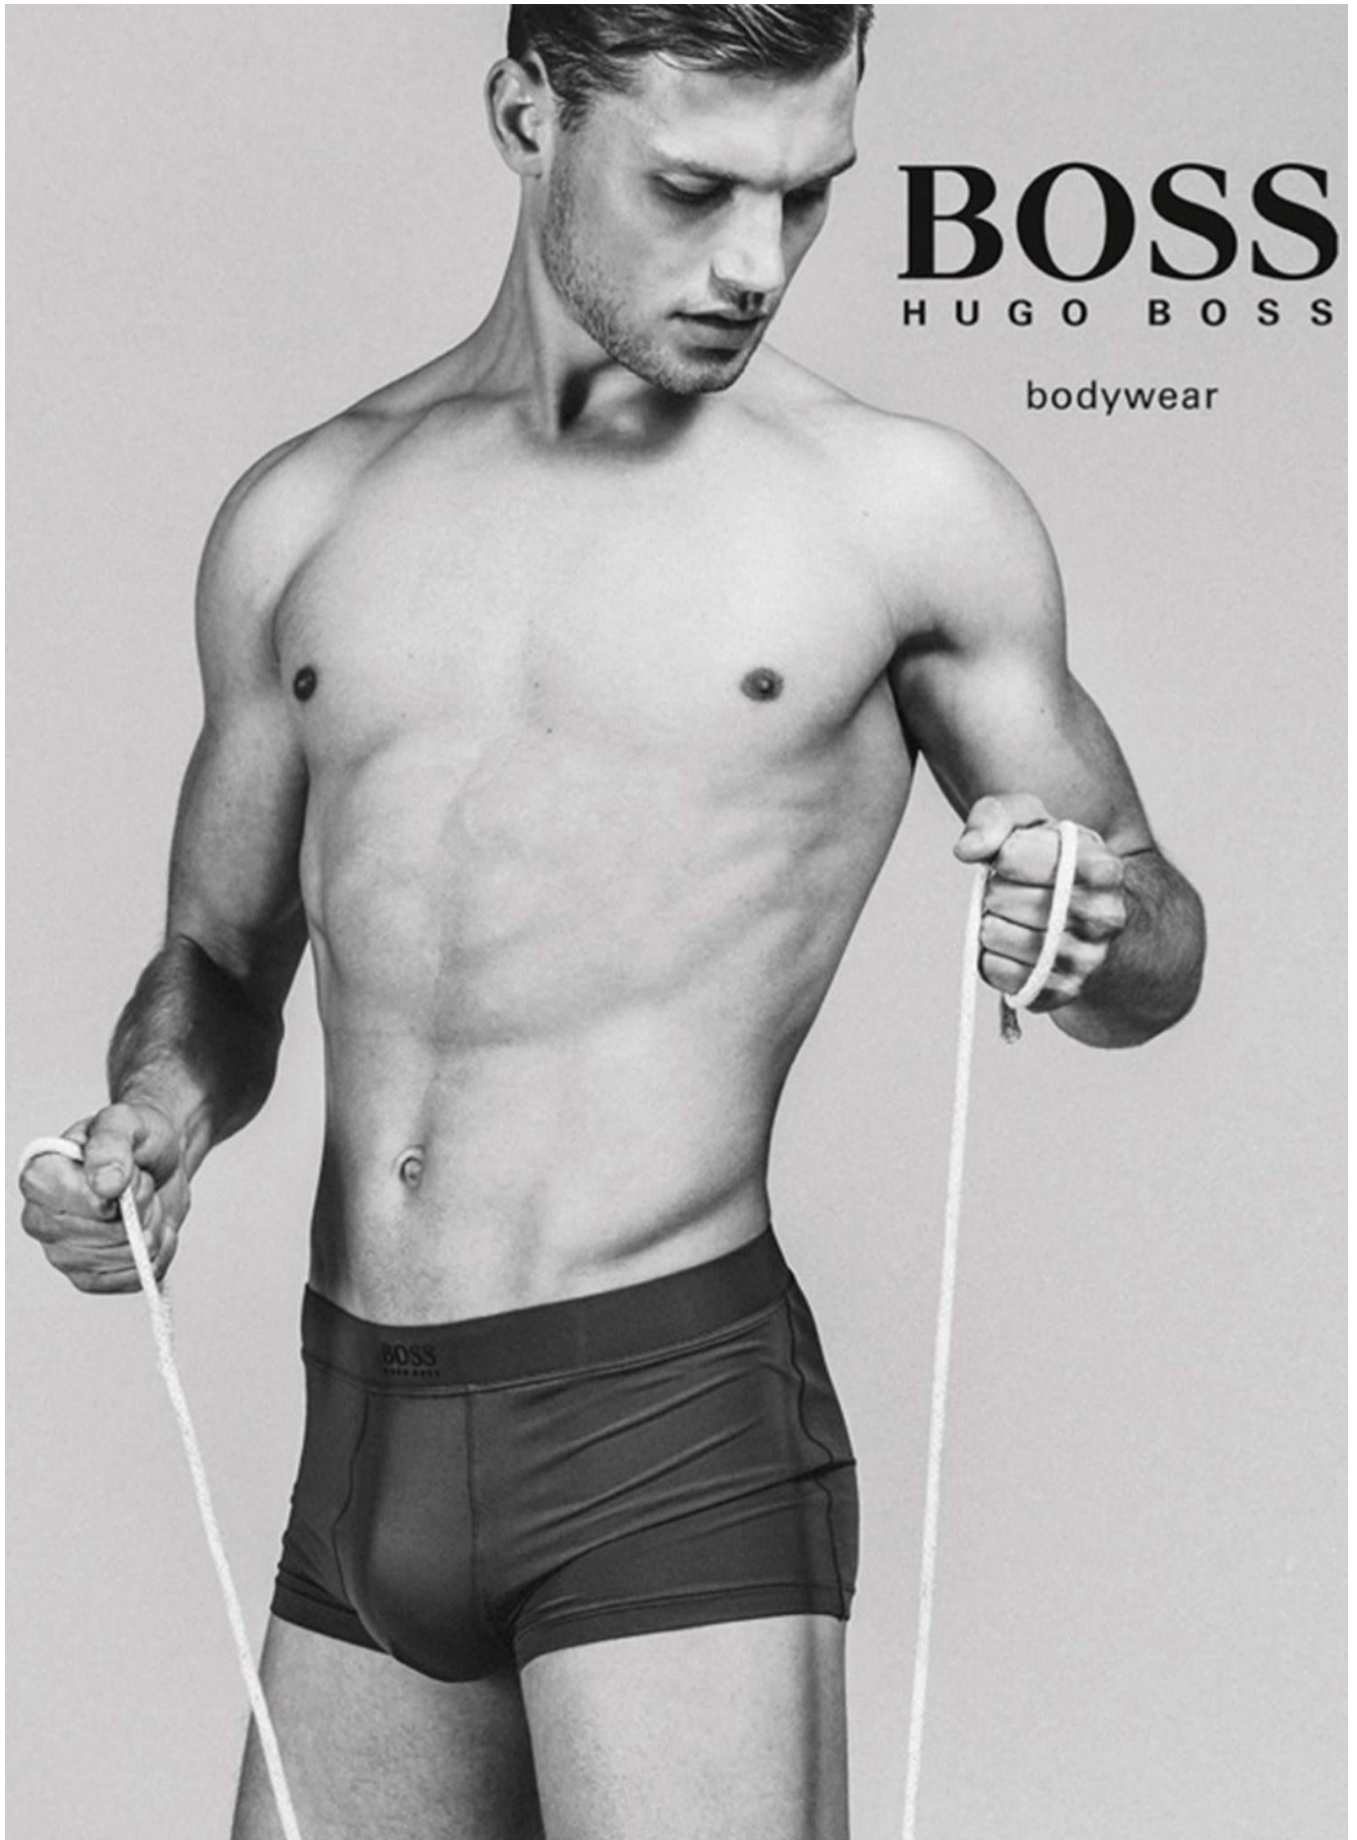

DAMAN

STEFAN POLLMANN

HEIGHT: 189 CHEST: 98 WAIST: 78 HAIR: BROWN EYES: BLUE-GREY SUIT: 48 SHOES: 44