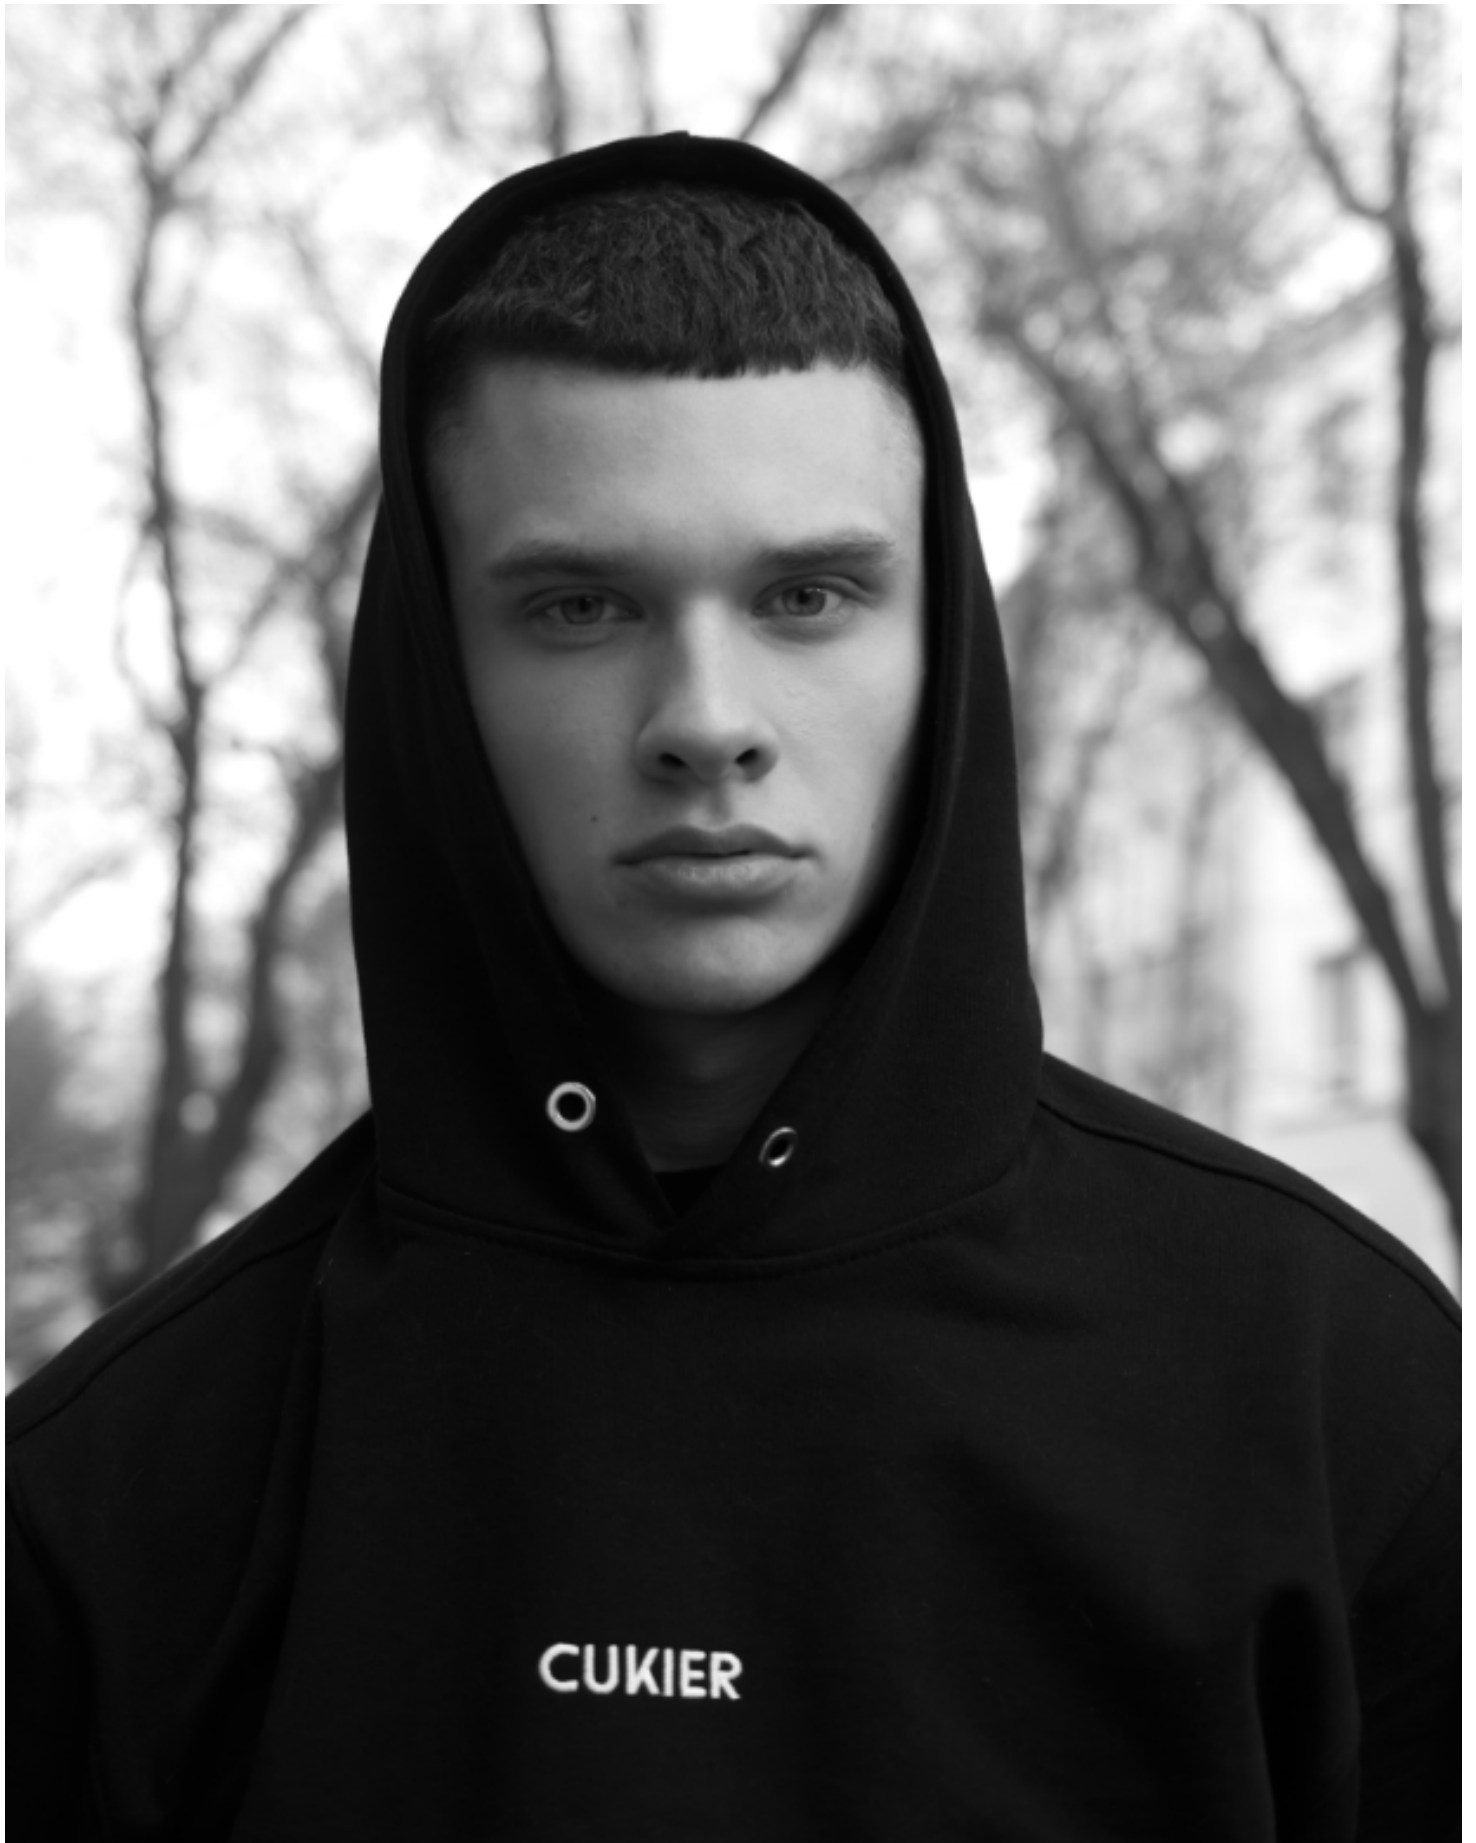

DAMAN

STAS

HEIGHT: 187 CHEST: 102 WAIST: 79 HAIR: L.BROWN EYES: BLUE SUIT: 48R SHOES: 44-45