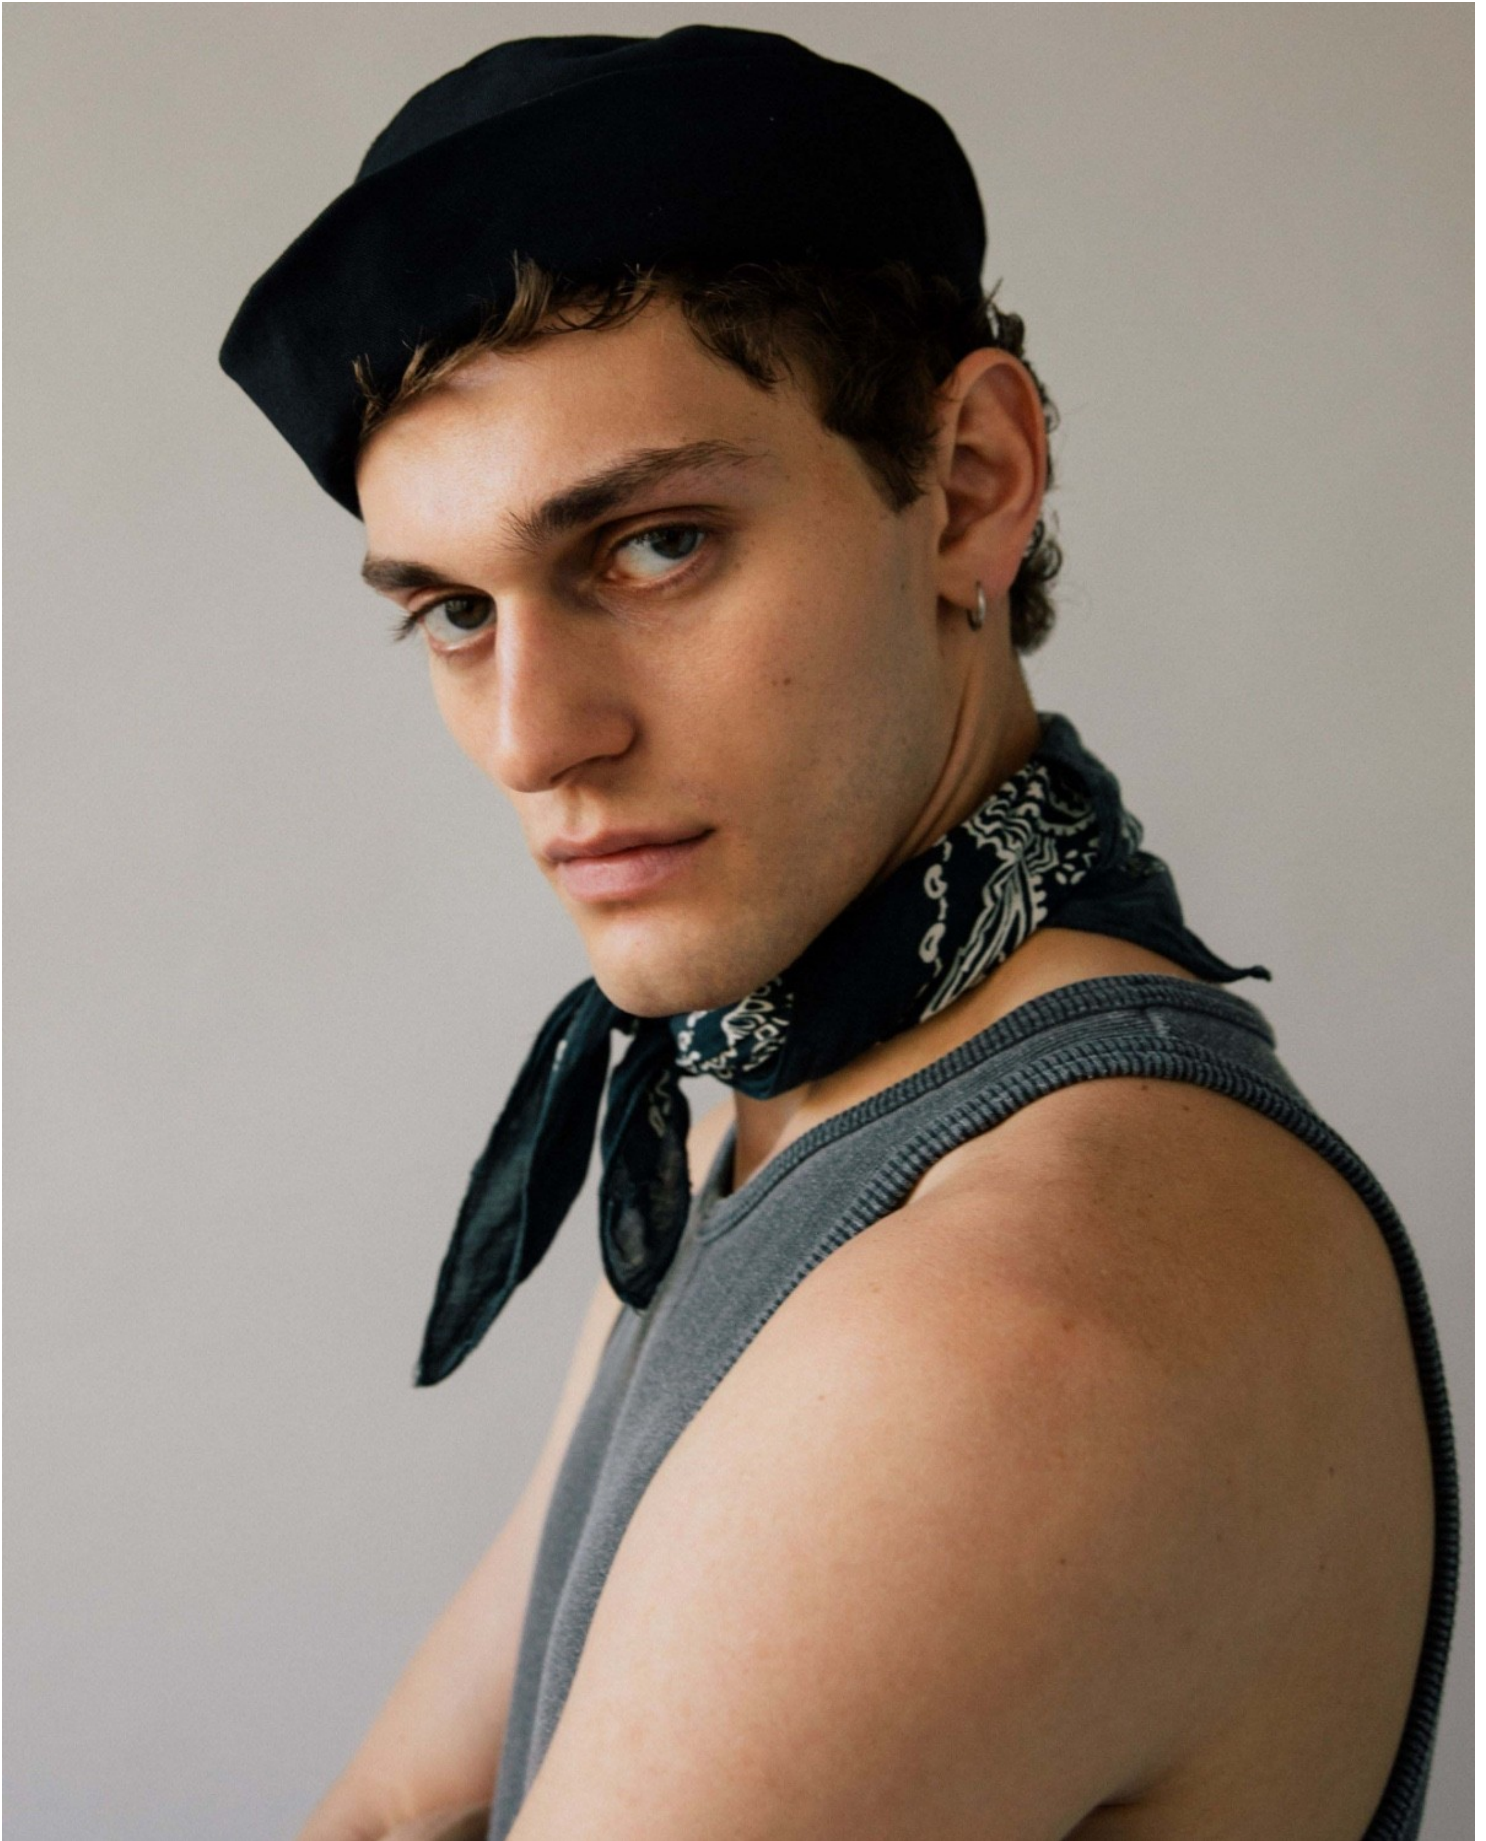

DAMAN

SLAVA

HEIGHT: 189 CHEST: 95 WAIST: 77 HAIR: D.BLOND EYES: HAZEL SUIT: 48 SHOES: 44

DAMAN

SLAVA

HEIGHT: 189 CHEST: 95 WAIST: 77 HAIR: D.BLOND EYES: HAZEL SUIT: 48 SHOES: 44

DAMAN

SLAVA