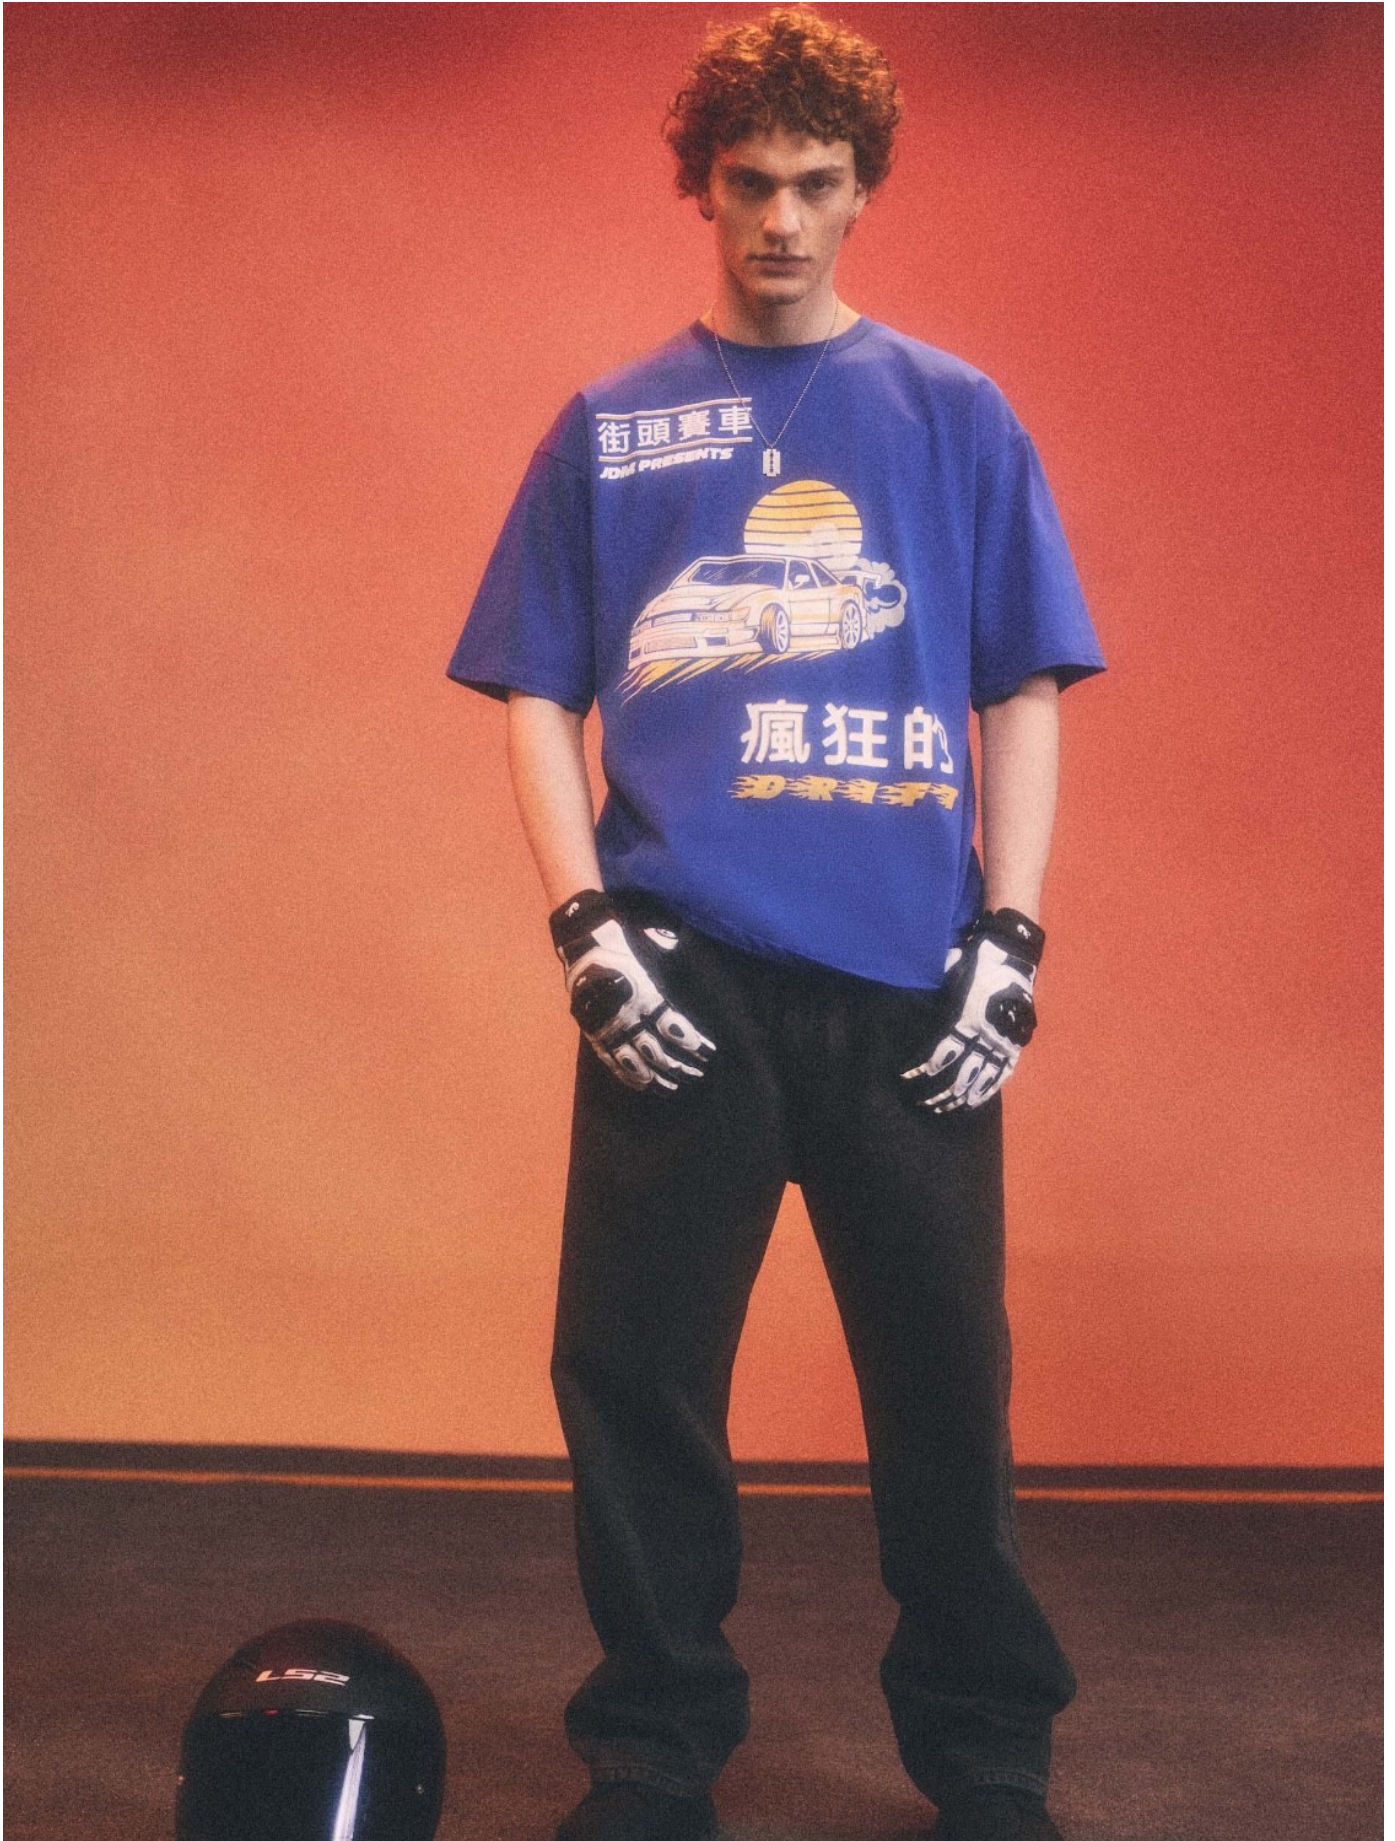

DAMAN

SLAVA

HEIGHT: 189 CHEST: 95 WAIST: 77 HAIR: D.BLOND EYES: HAZEL SUIT: 48 SHOES: 44

DAMAN

SLAVA

HEIGHT: 189 CHEST: 95 WAIST: 77 HAIR: D.BLOND EYES: HAZEL SUIT: 48 SHOES: 44

DAMAN

SLAVA