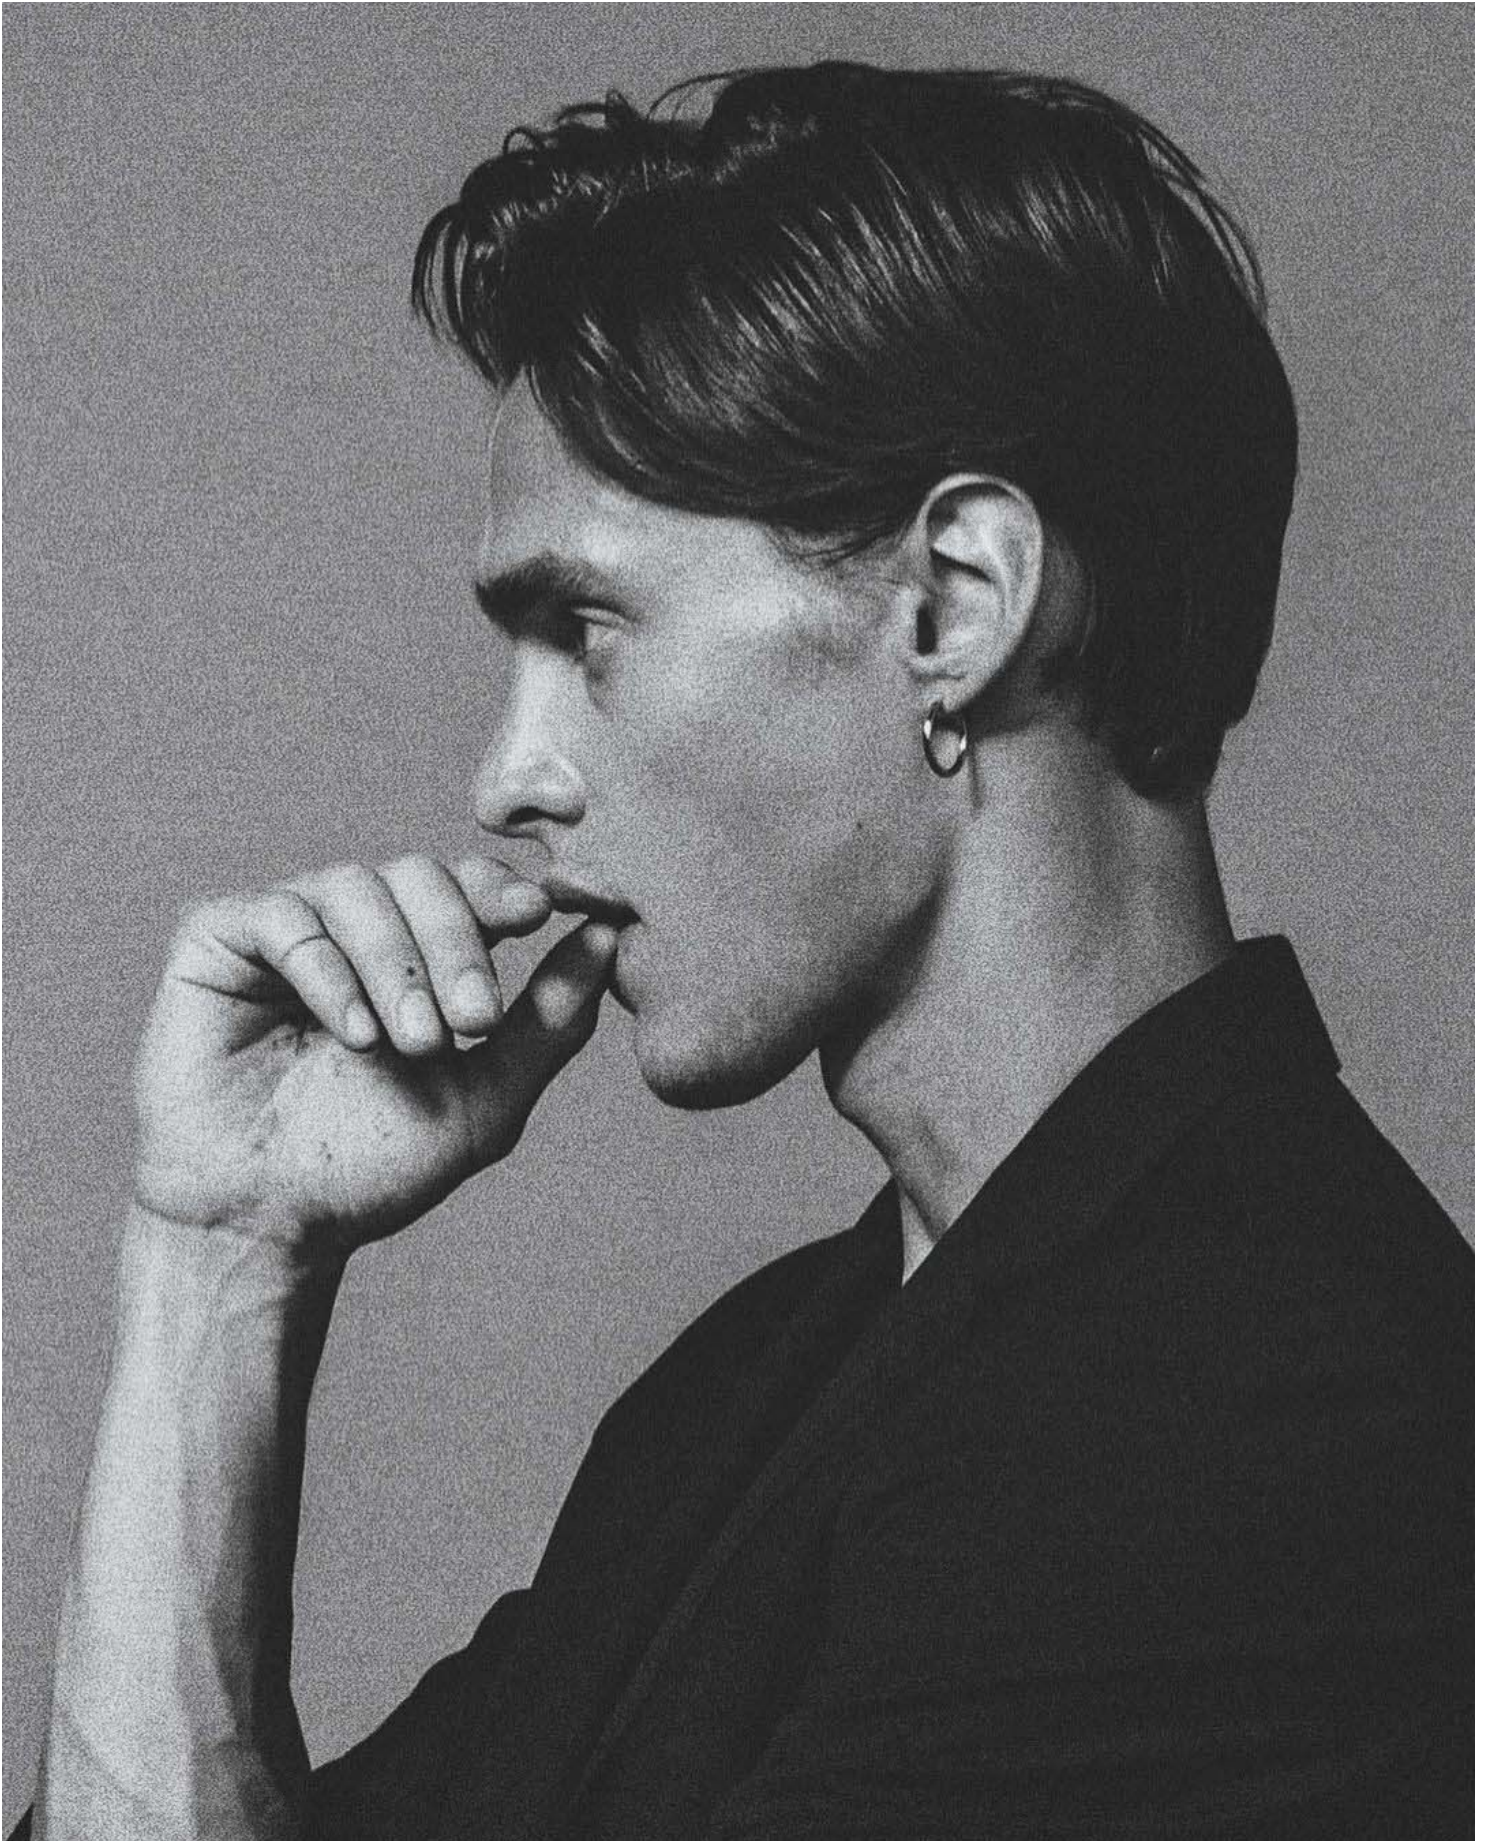

DAMAN

SIMON KUZMICKAS

HEIGHT: 188 CHEST: 94 WAIST: 77 HAIR: L.BROWN EYES: BLUE-GREY SUIT: 48 SHOES: 44