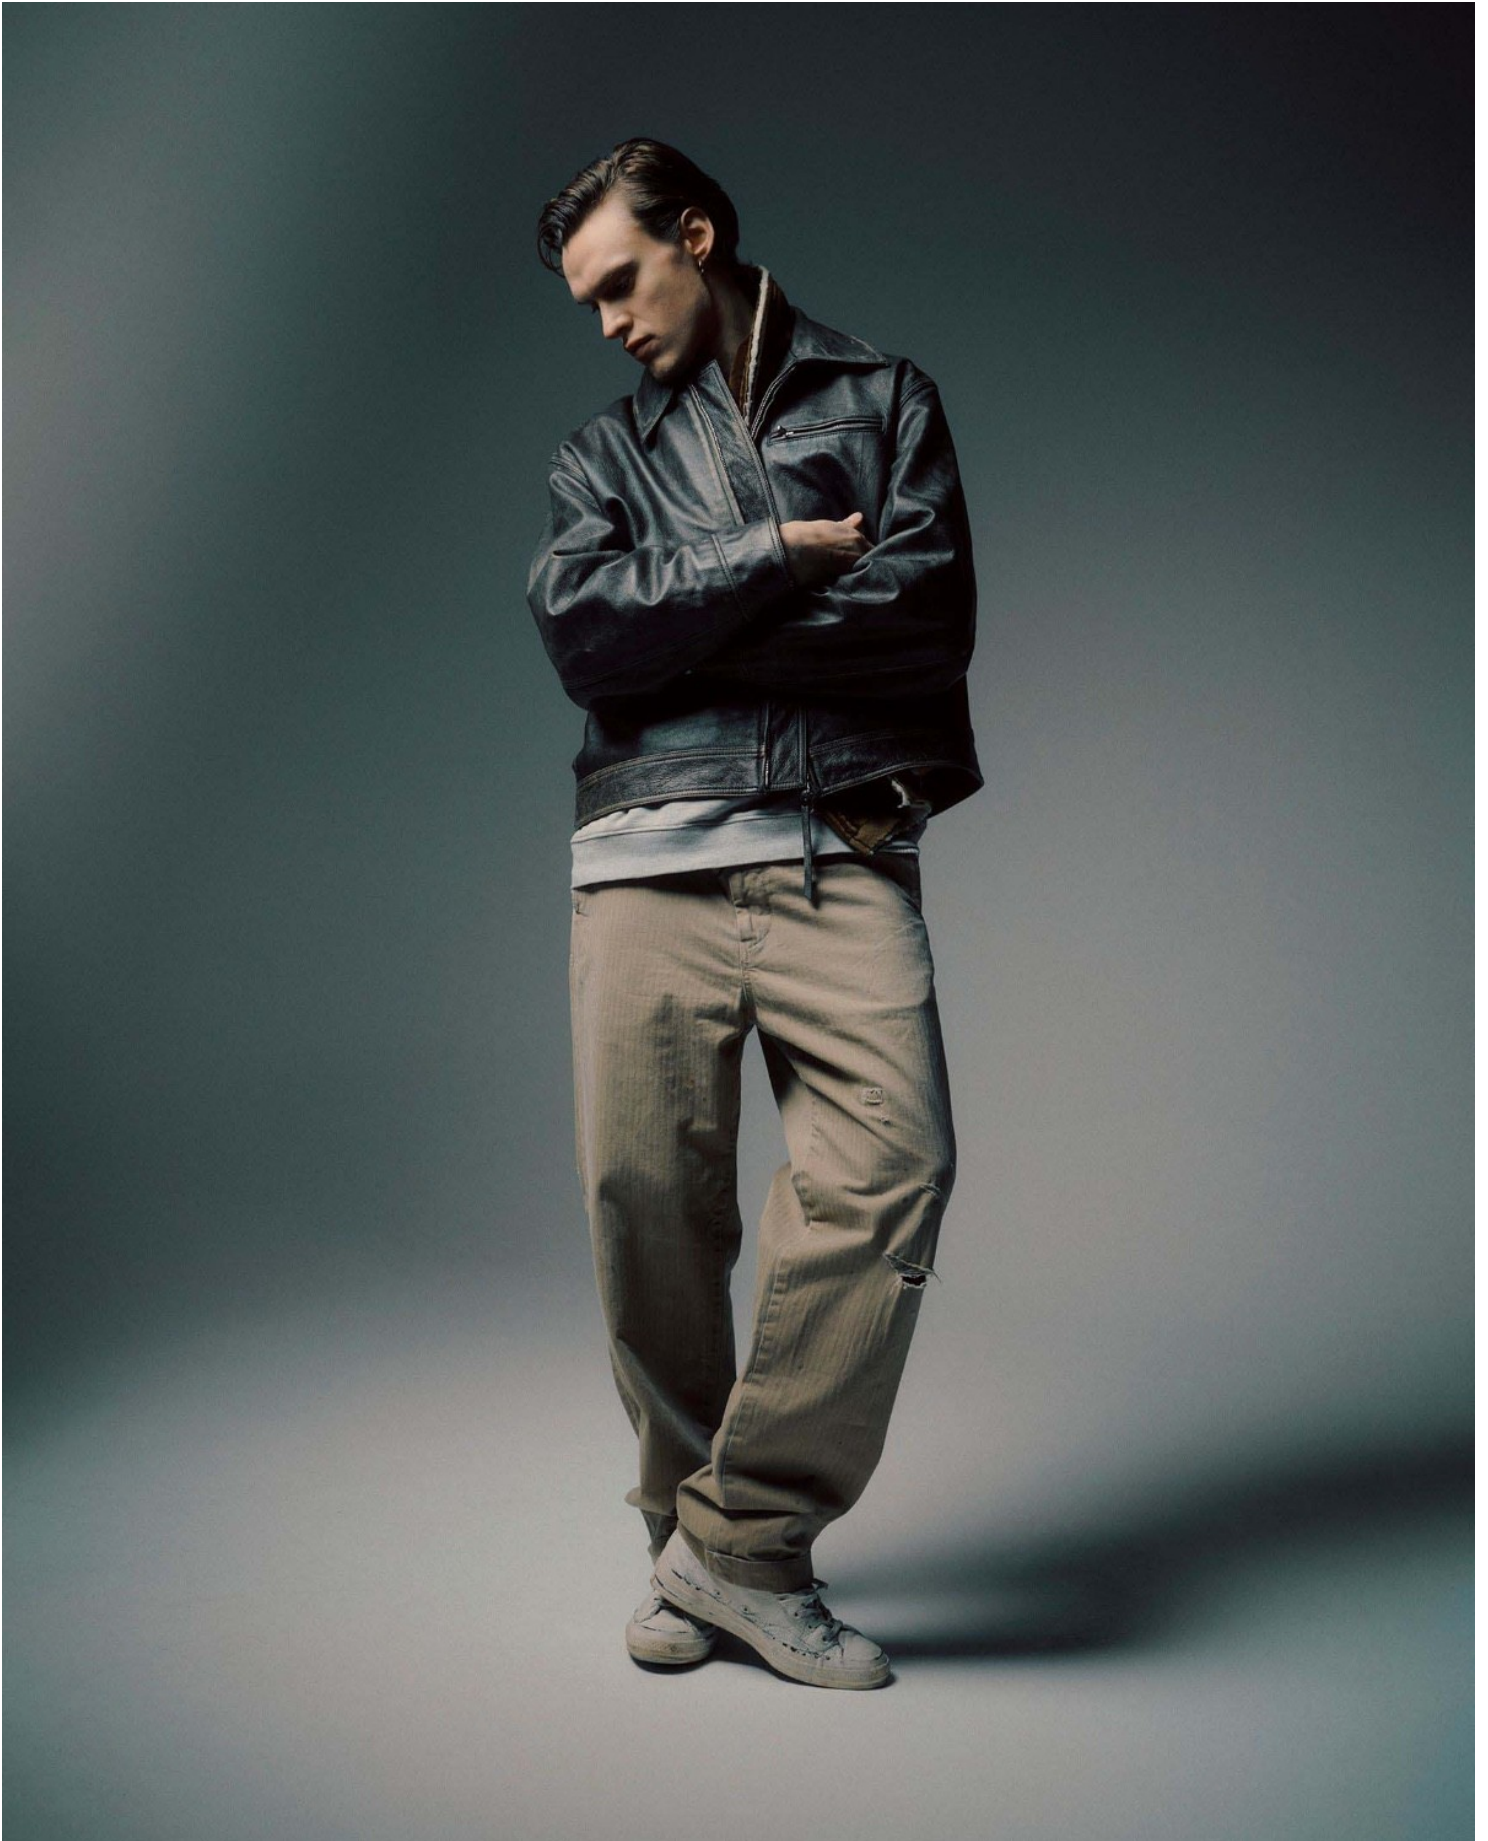

DAMAN

SIMON KUZMICKAS

HEIGHT: 188 CHEST: 94 WAIST: 77 HAIR: L.BROWN EYES: BLUE-GREY SUIT: 48 SHOES: 44