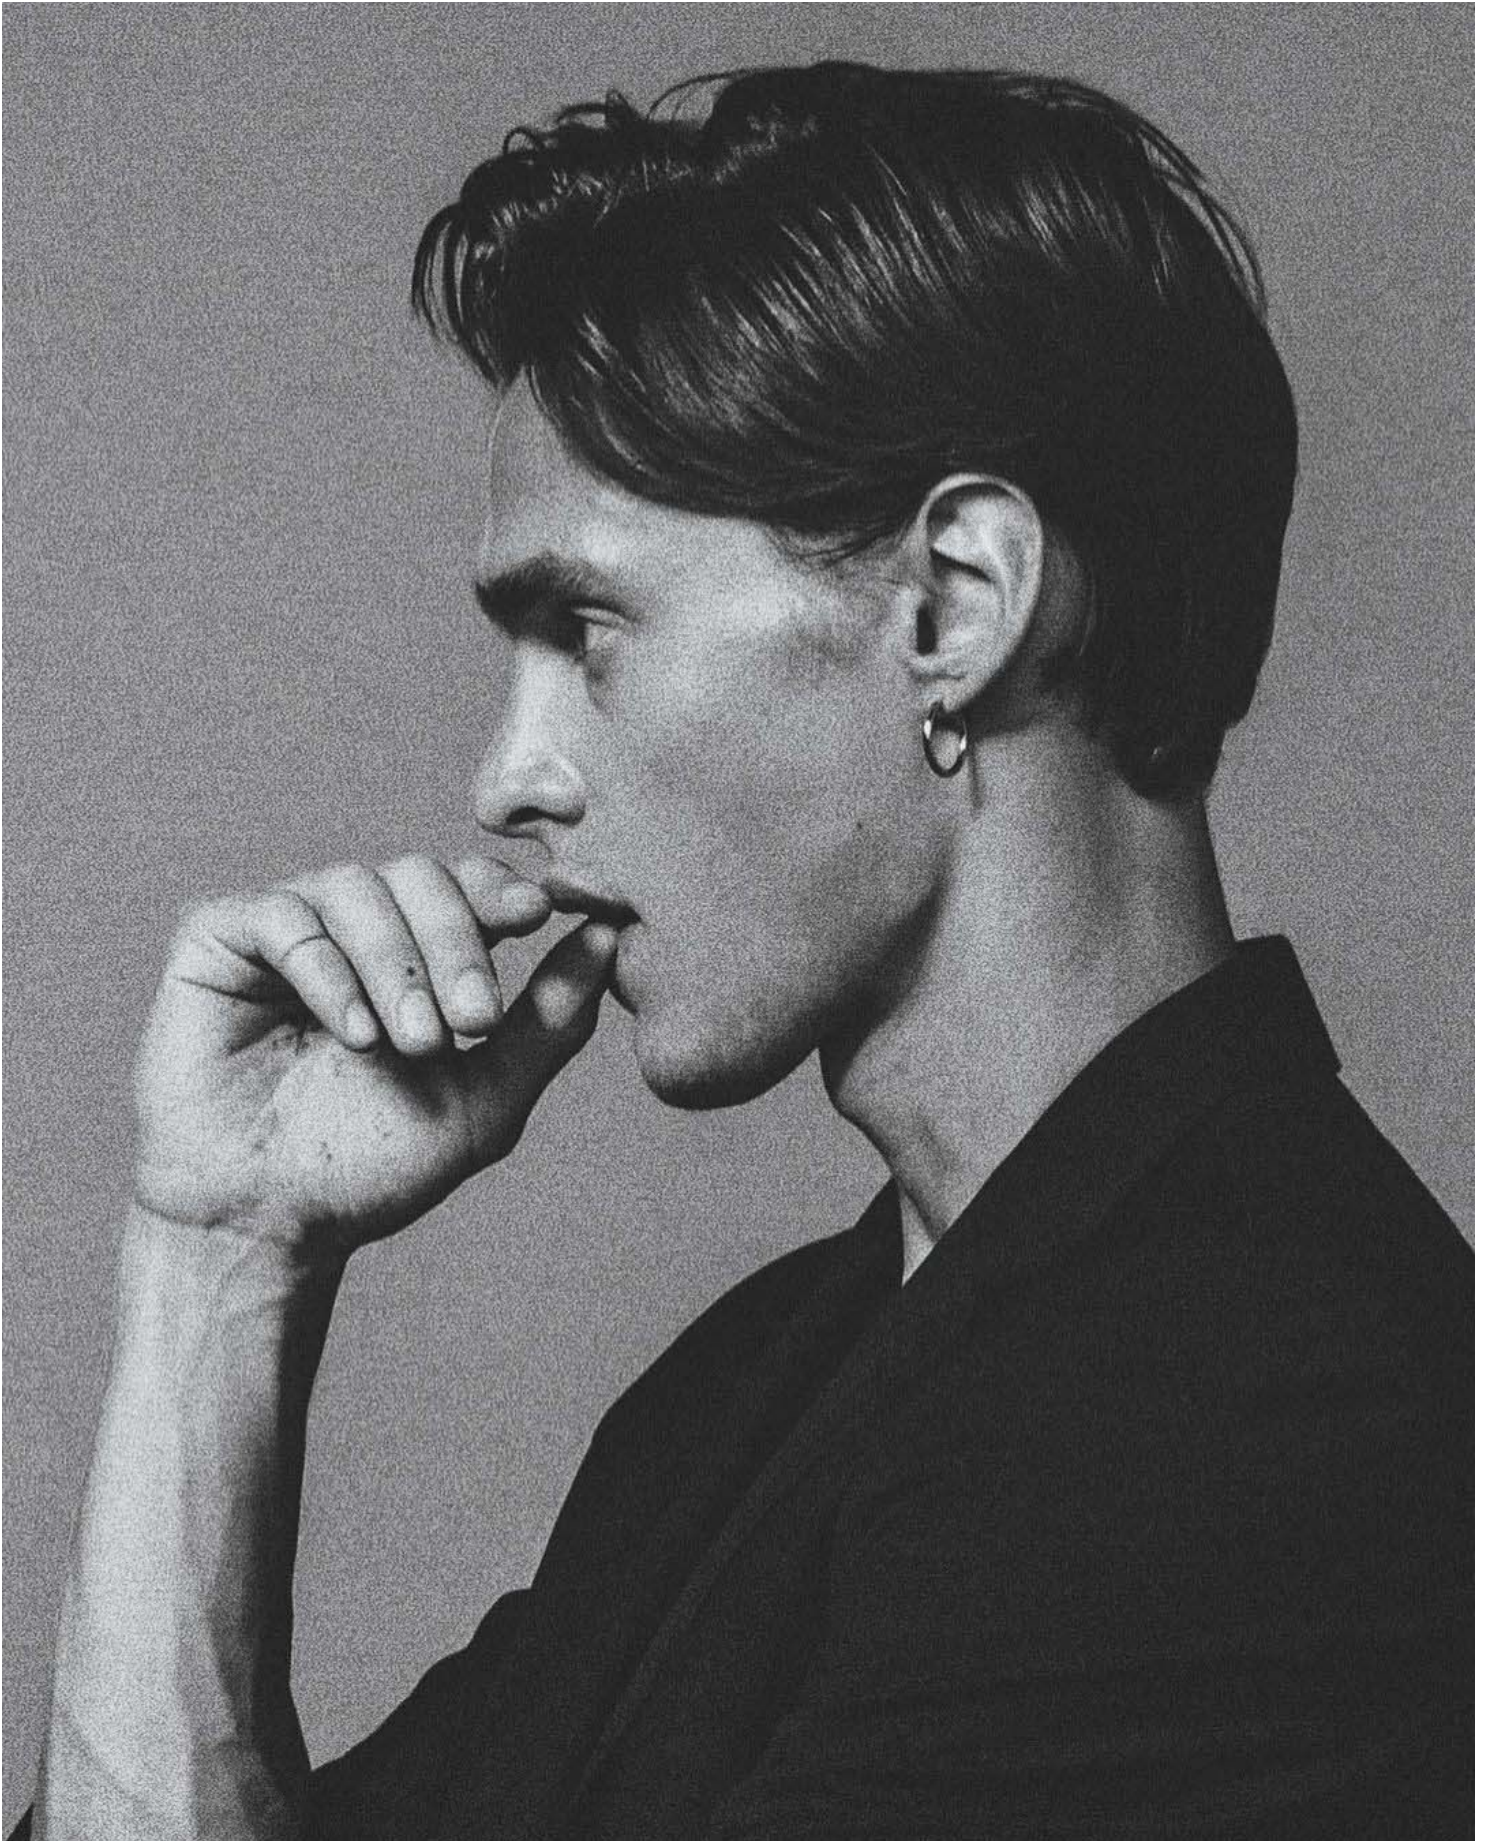

DAMAN

SIMON KUZMICKAS

HEIGHT: 188 CHEST: 94 WAIST: 77 HAIR: L.BROWN EYES: BLUE-GREY SUIT: 48 SHOES: 44