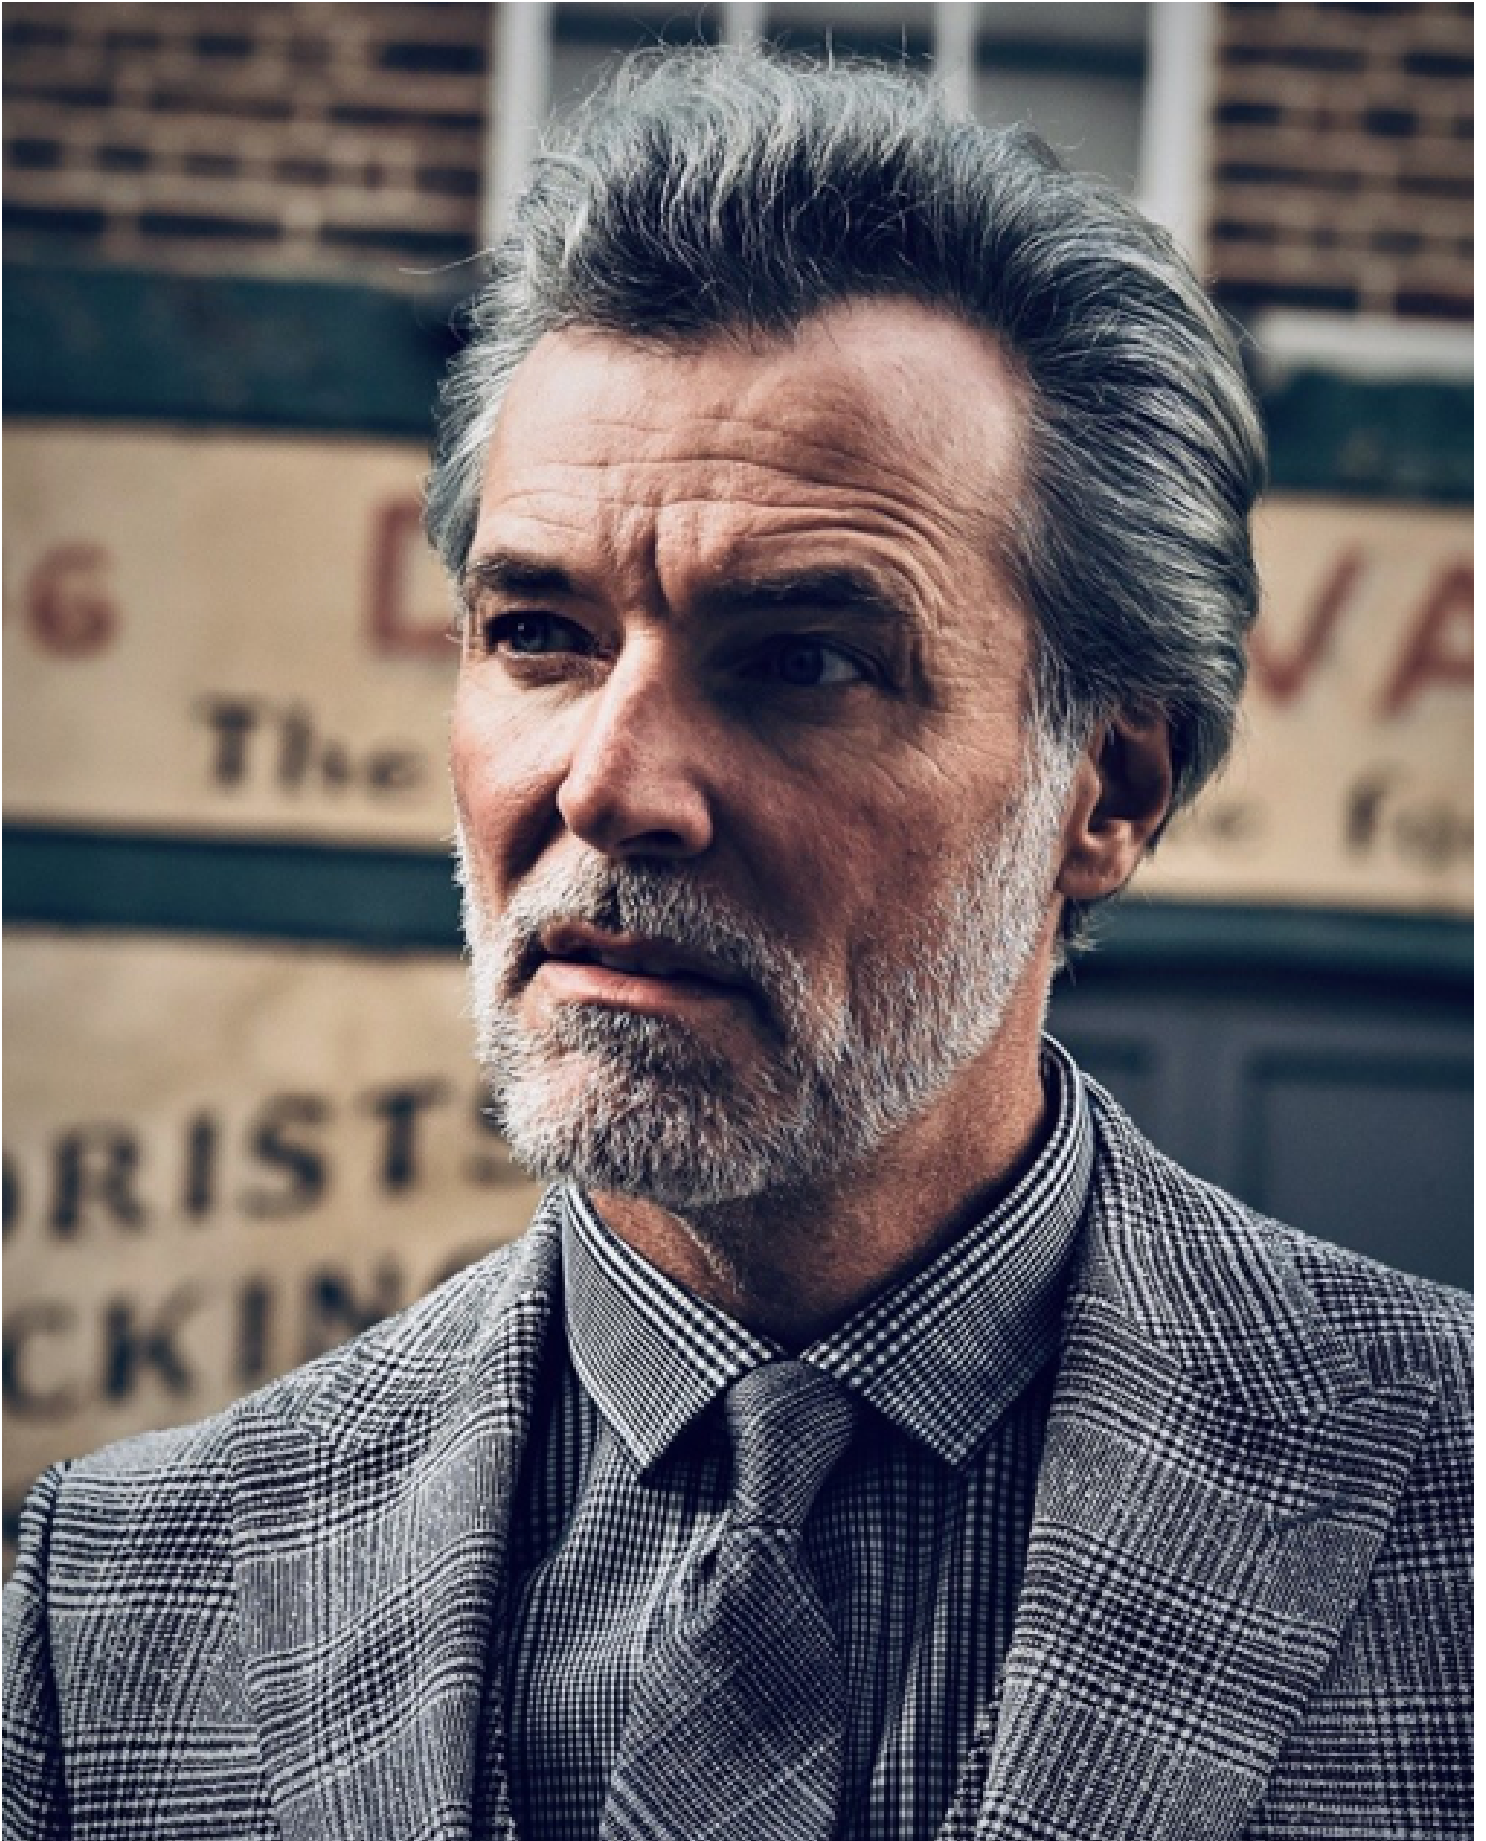

DAMAN

HEIGHT: 188 CHEST: 100 WAIST: 83 HAIR: GREY EYES: BLUE SUIT: 50 SHOES: 44