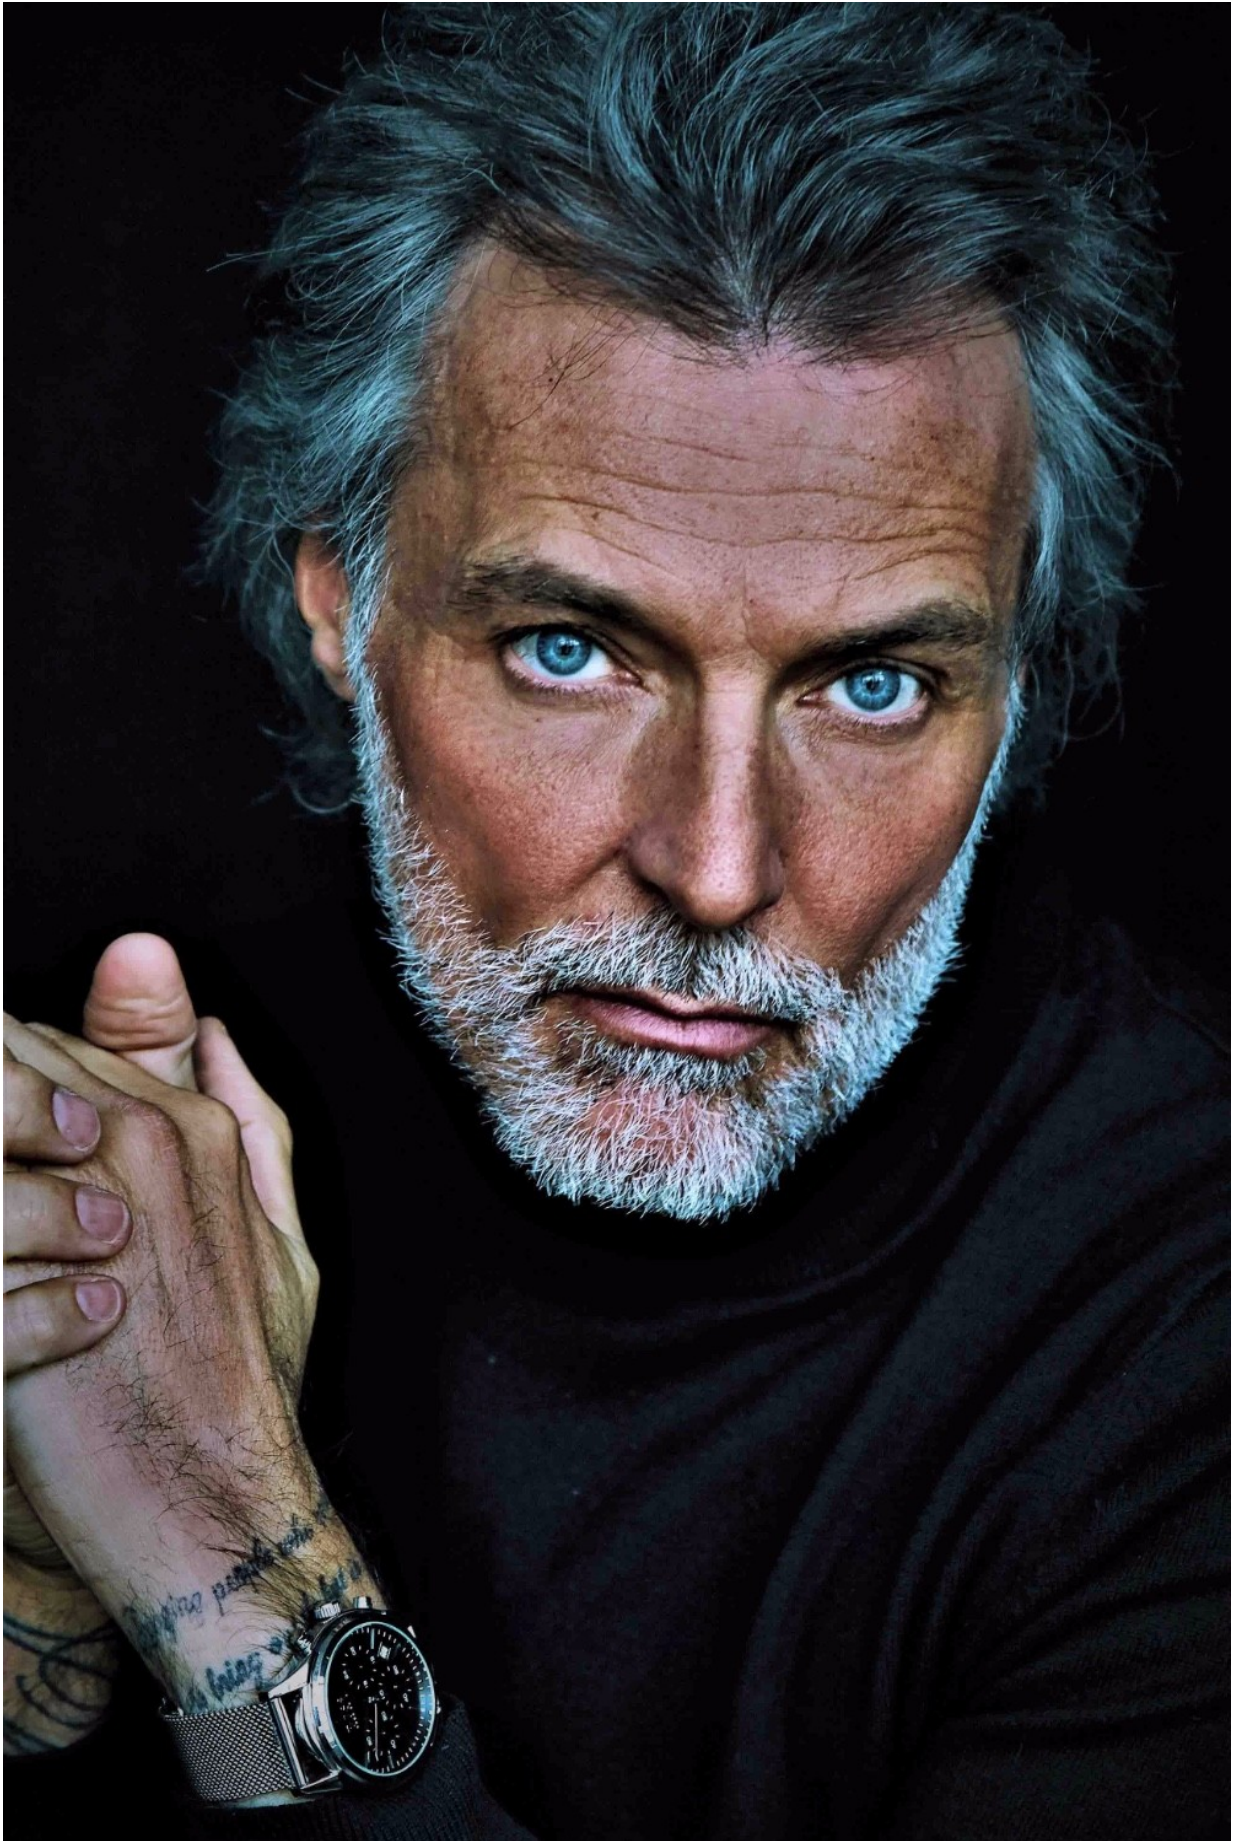

DAMAN

SID JAMES

HEIGHT: 188 CHEST: 100 WAIST: 83 HAIR: GREY EYES: BLUE SUIT: 50 SHOES: 44

DAMAN

SID JAMES

HEIGHT: 188 CHEST: 100 WAIST: 83 HAIR: GREY EYES: BLUE SUIT: 50 SHOES: 44

DAMAN

SID JAMES

HEIGHT: 188 CHEST: 100 WAIST: 83 HAIR: GREY EYES: BLUE SUIT: 50 SHOES: 44

DAMAN

SID JAMES

HEIGHT: 188 CHEST: 100 WAIST: 83 HAIR: GREY EYES: BLUE SUIT: 50 SHOES: 44

DAMAN

SID JAMES

HEIGHT: 188 CHEST: 100 WAIST: 83 HAIR: GREY EYES: BLUE SUIT: 50 SHOES: 44

HEIGHT: 188 CHEST: 100 WAIST: 83 HAIR: GREY EYES: BLUE SUIT: 50 SHOES: 44