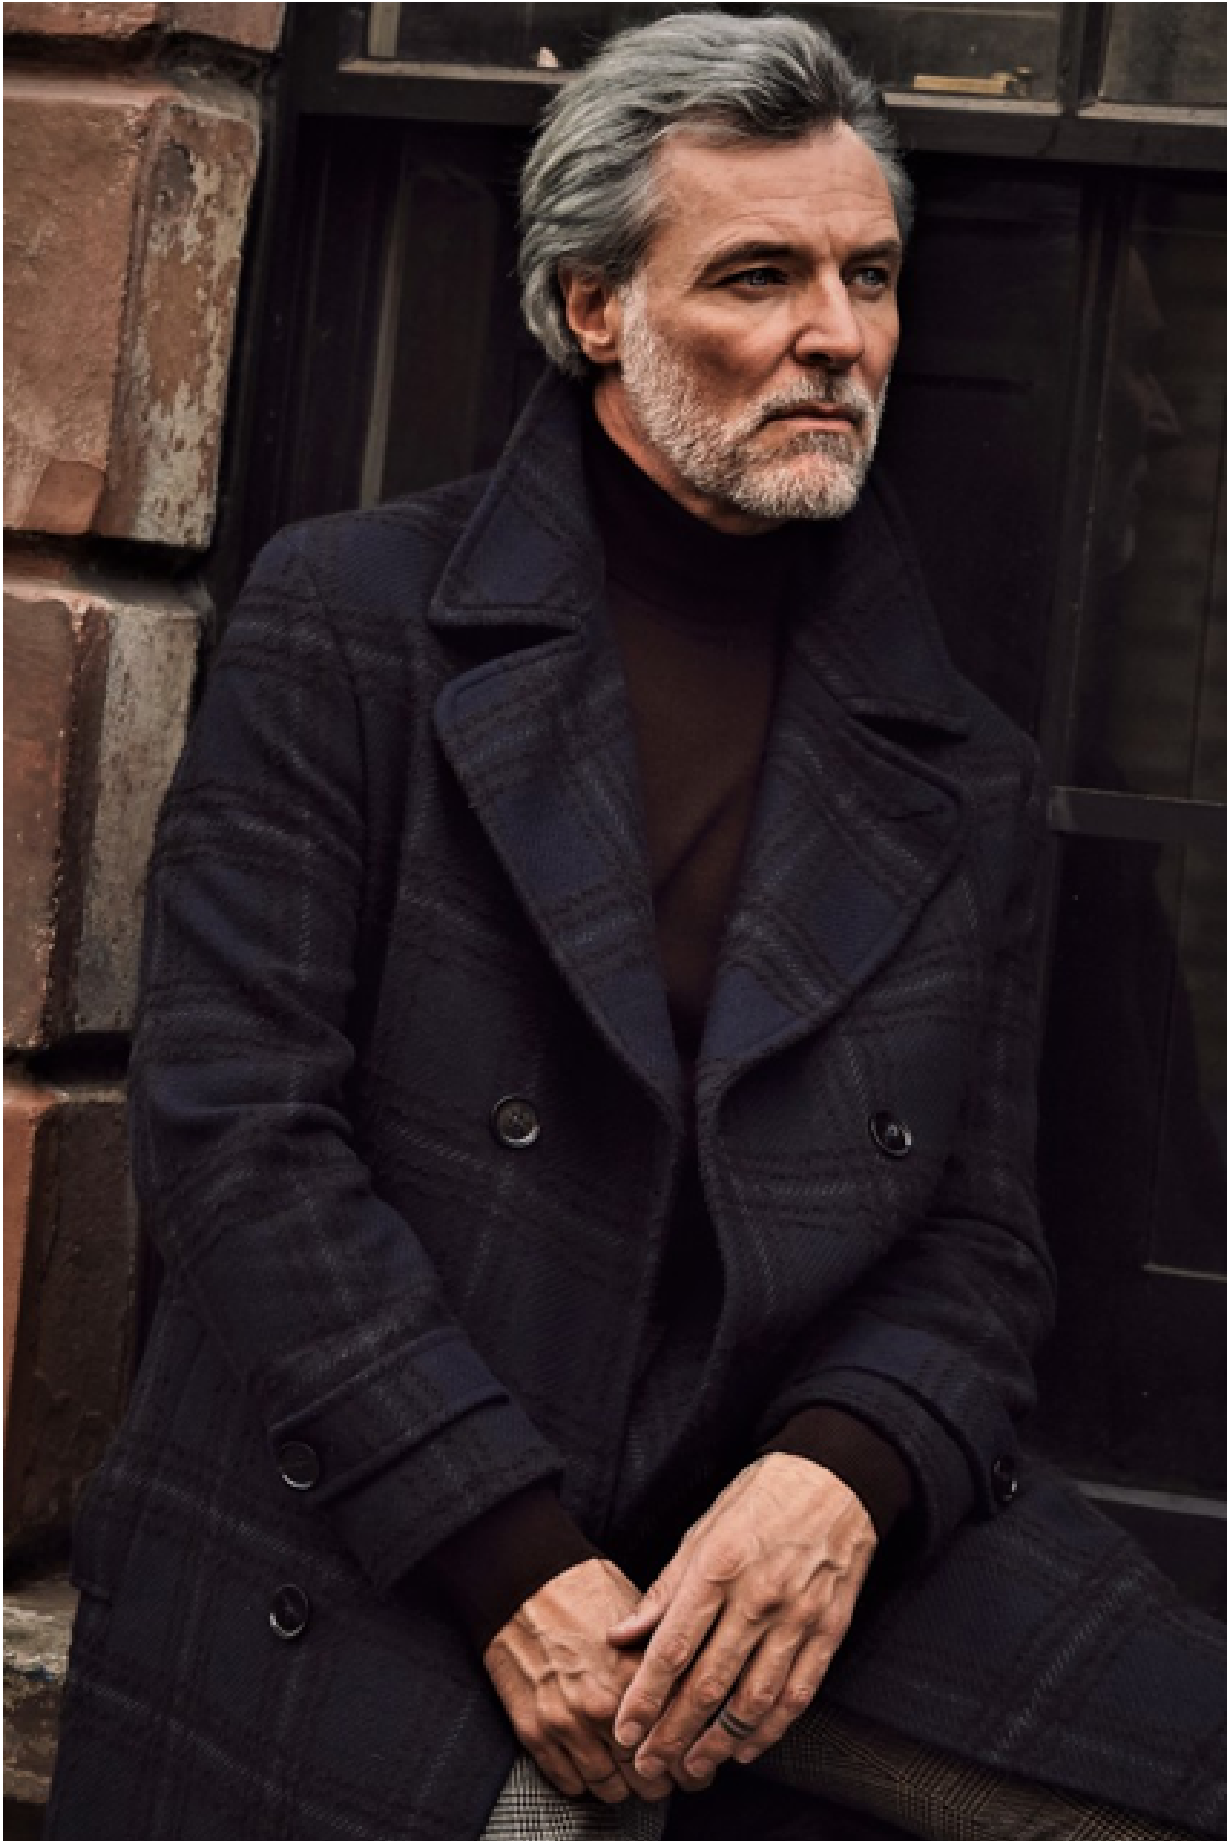

DAMAN

SID JAMES

HEIGHT: 188 CHEST: 100 WAIST: 83 HAIR: GREY EYES: BLUE SUIT: 50 SHOES: 44

DAMAN

SID JAMES

HEIGHT: 188 CHEST: 100 WAIST: 83 HAIR: GREY EYES: BLUE SUIT: 50 SHOES: 44

DAMAN

SID JAMES