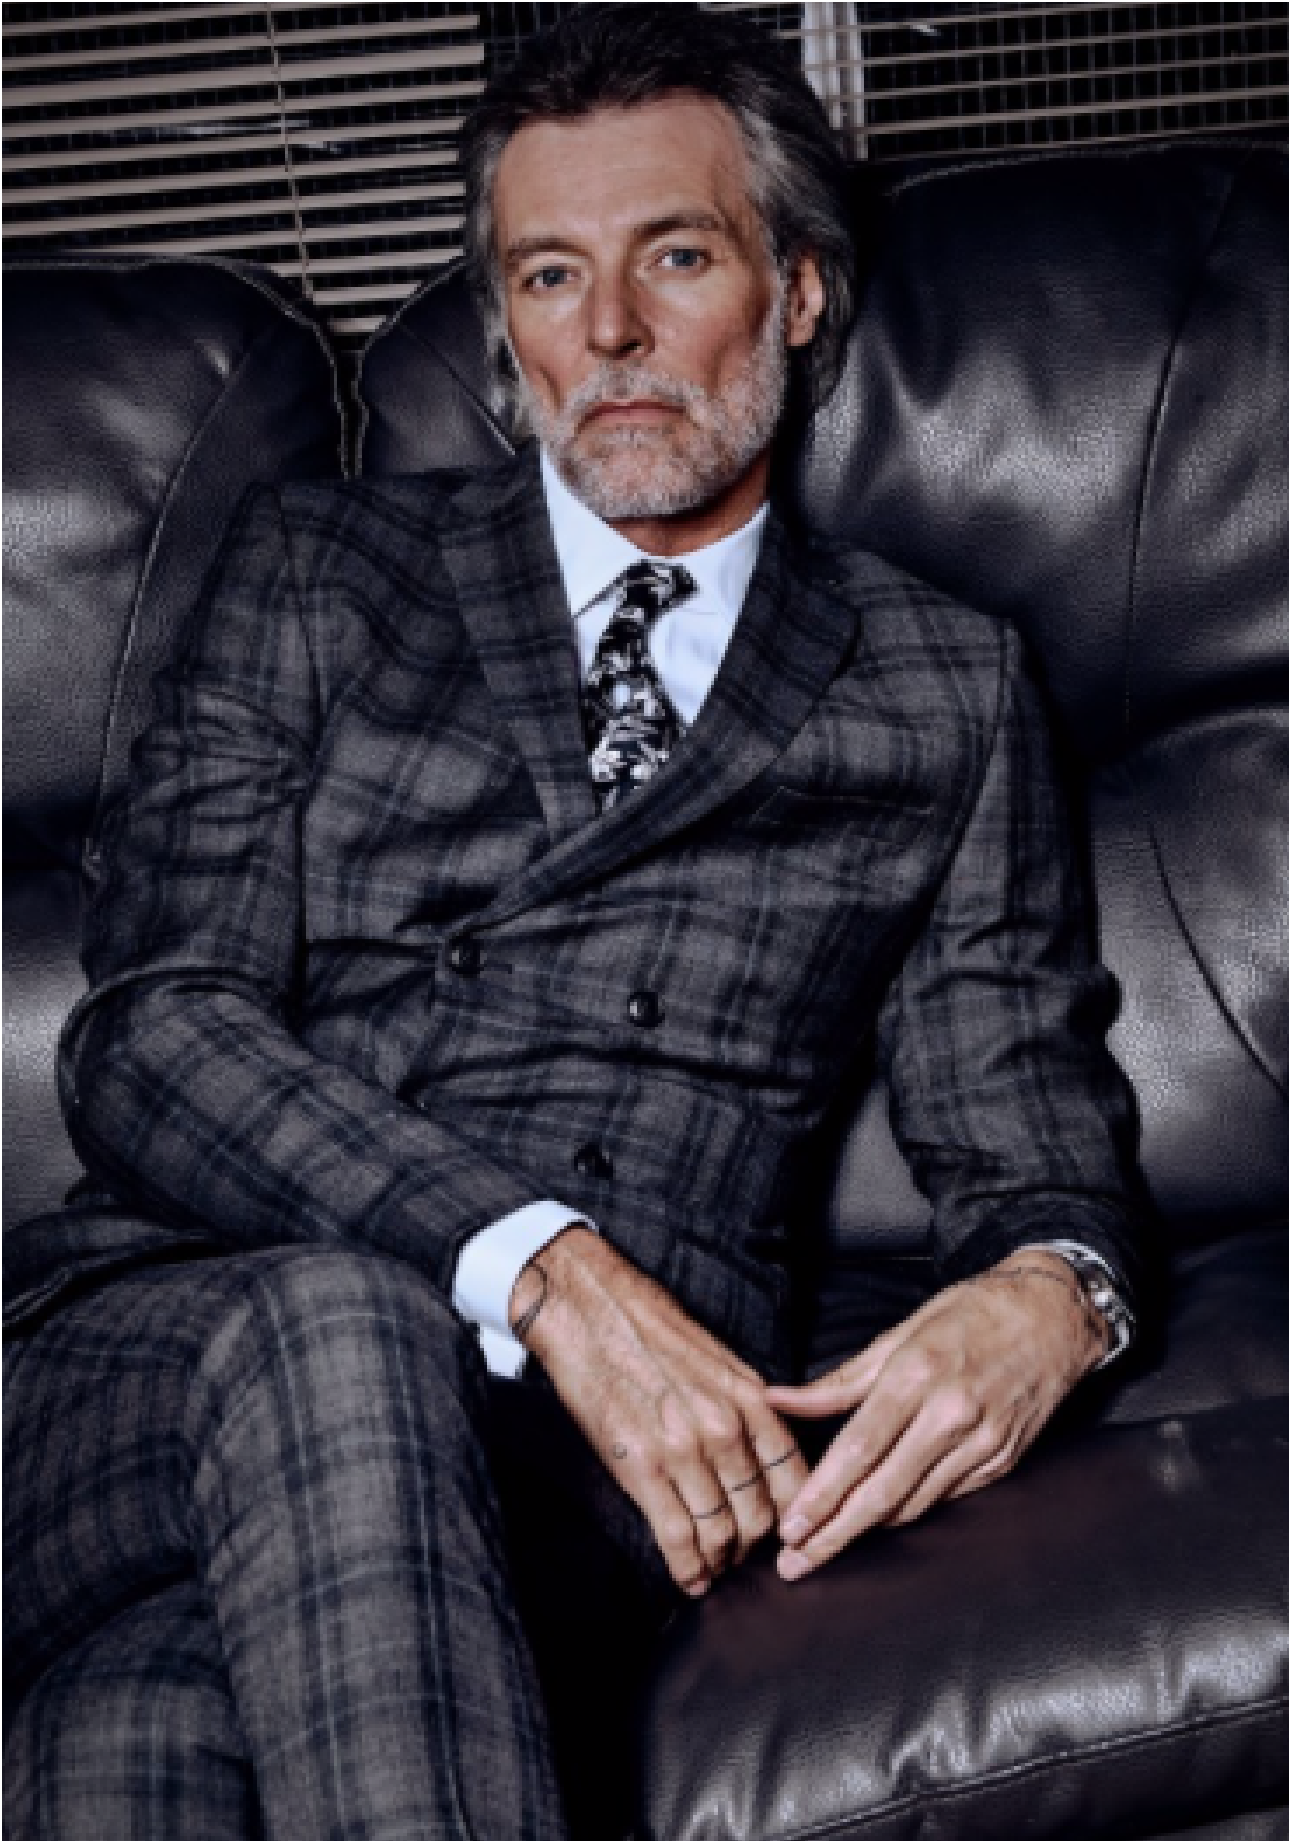

SID JAMES

DAMAN

HEIGHT: 188 CHEST: 100 WAIST: 83 HAIR: GREY EYES: BLUE SUIT: 50 SHOES: 44