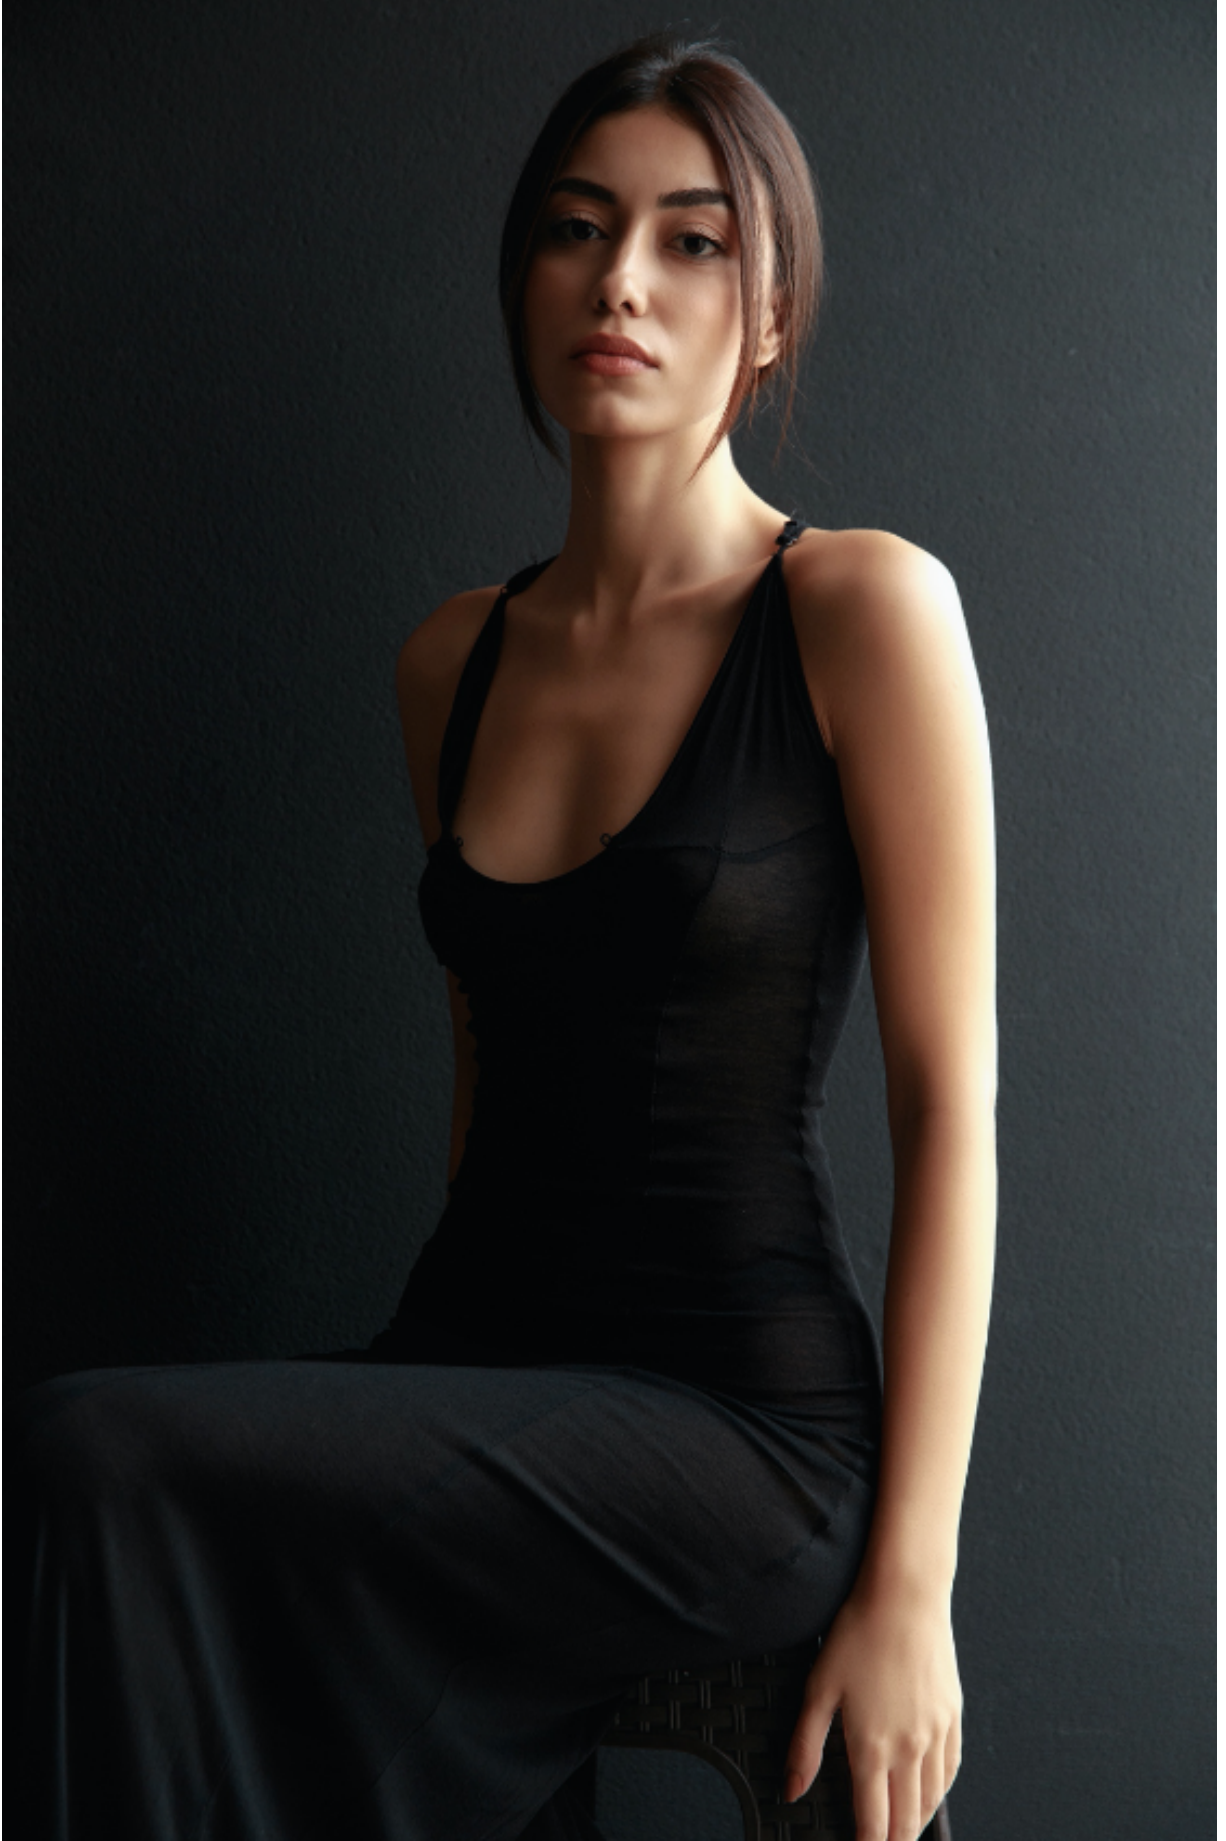

DAMAN

SEYMA

HEIGHT: 177 CHEST: 80 WAIST: 61 HAIR: BLACK EYES: BROWN SUIT: SHOES: 38