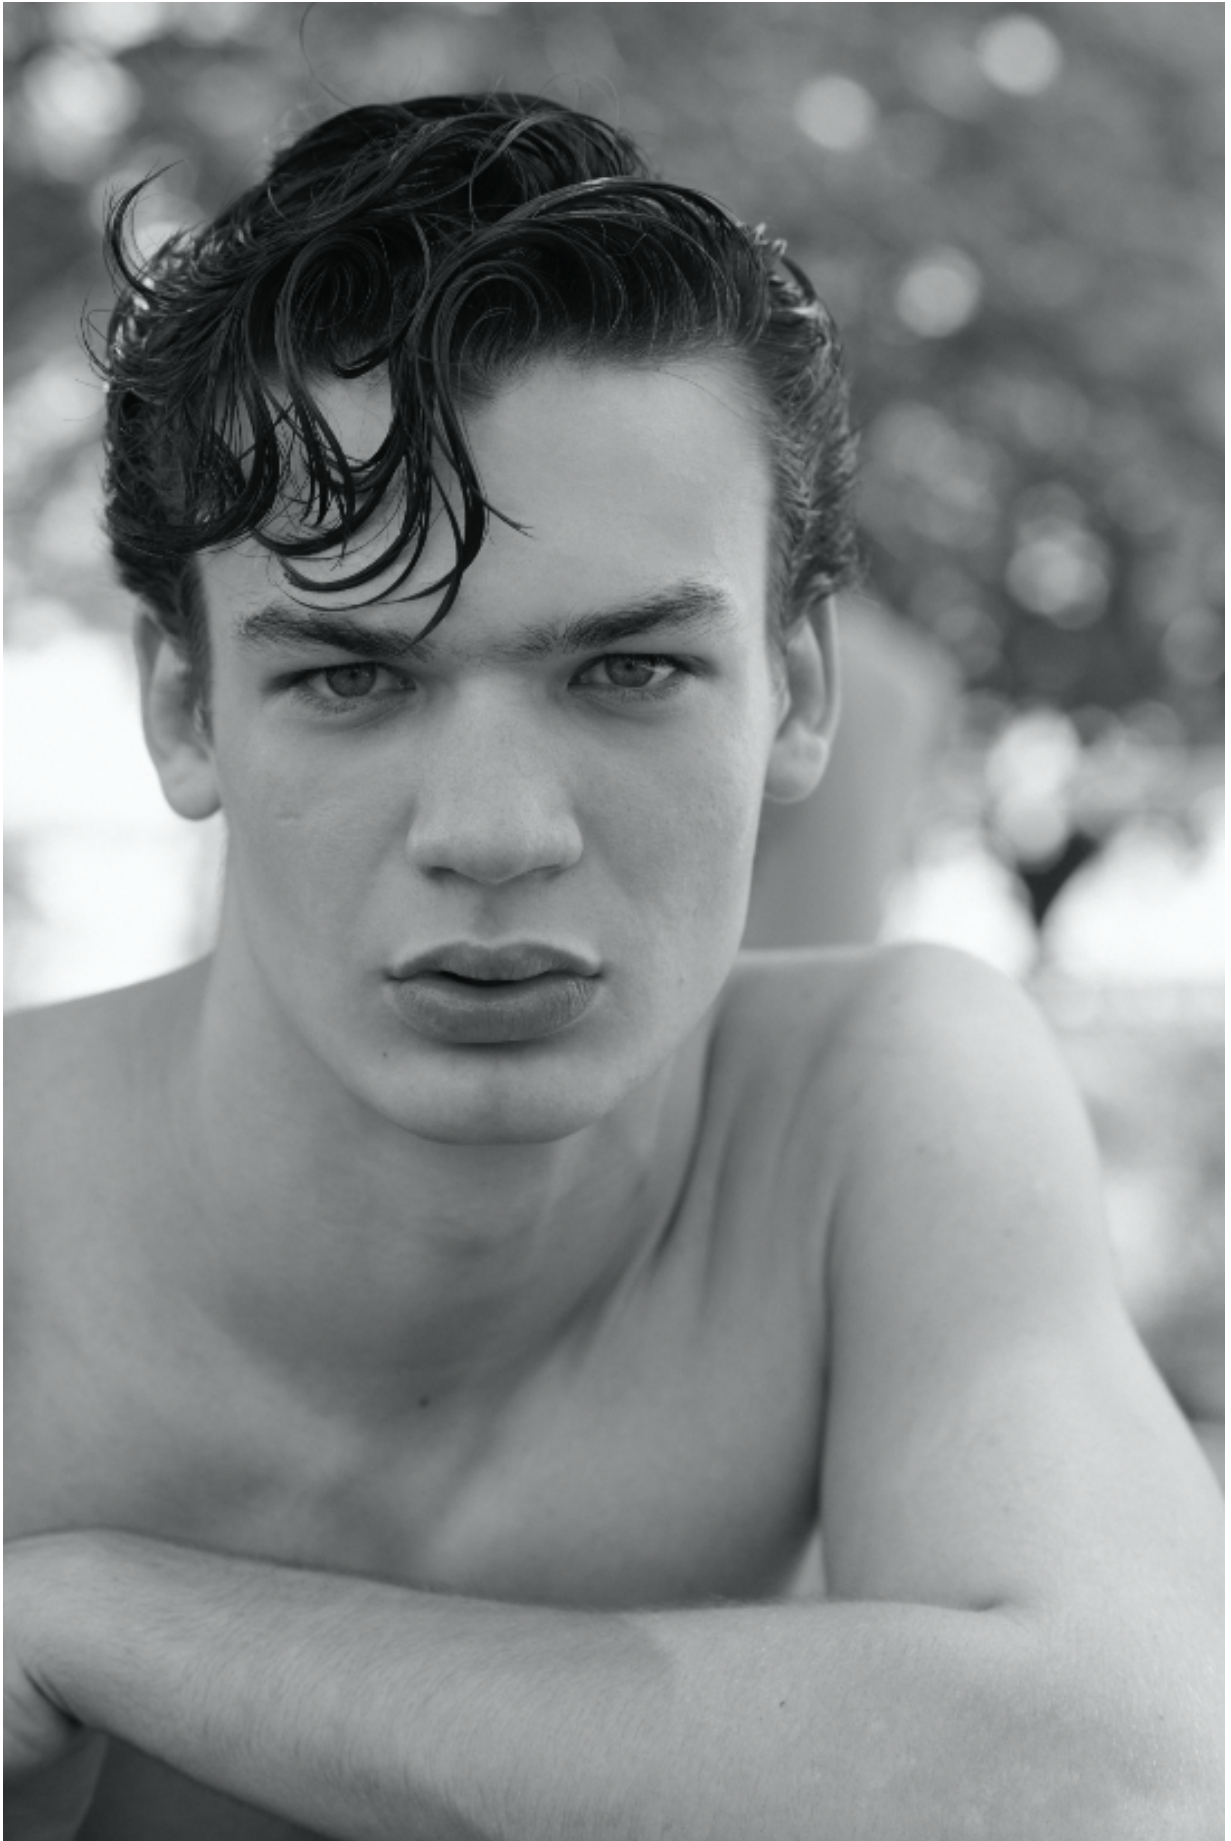

DAMAN

SERHIY

HEIGHT: 187 CHEST: 95 WAIST: 71 HAIR: BROWN EYES: GREEN SUIT: 48 SHOES: 44