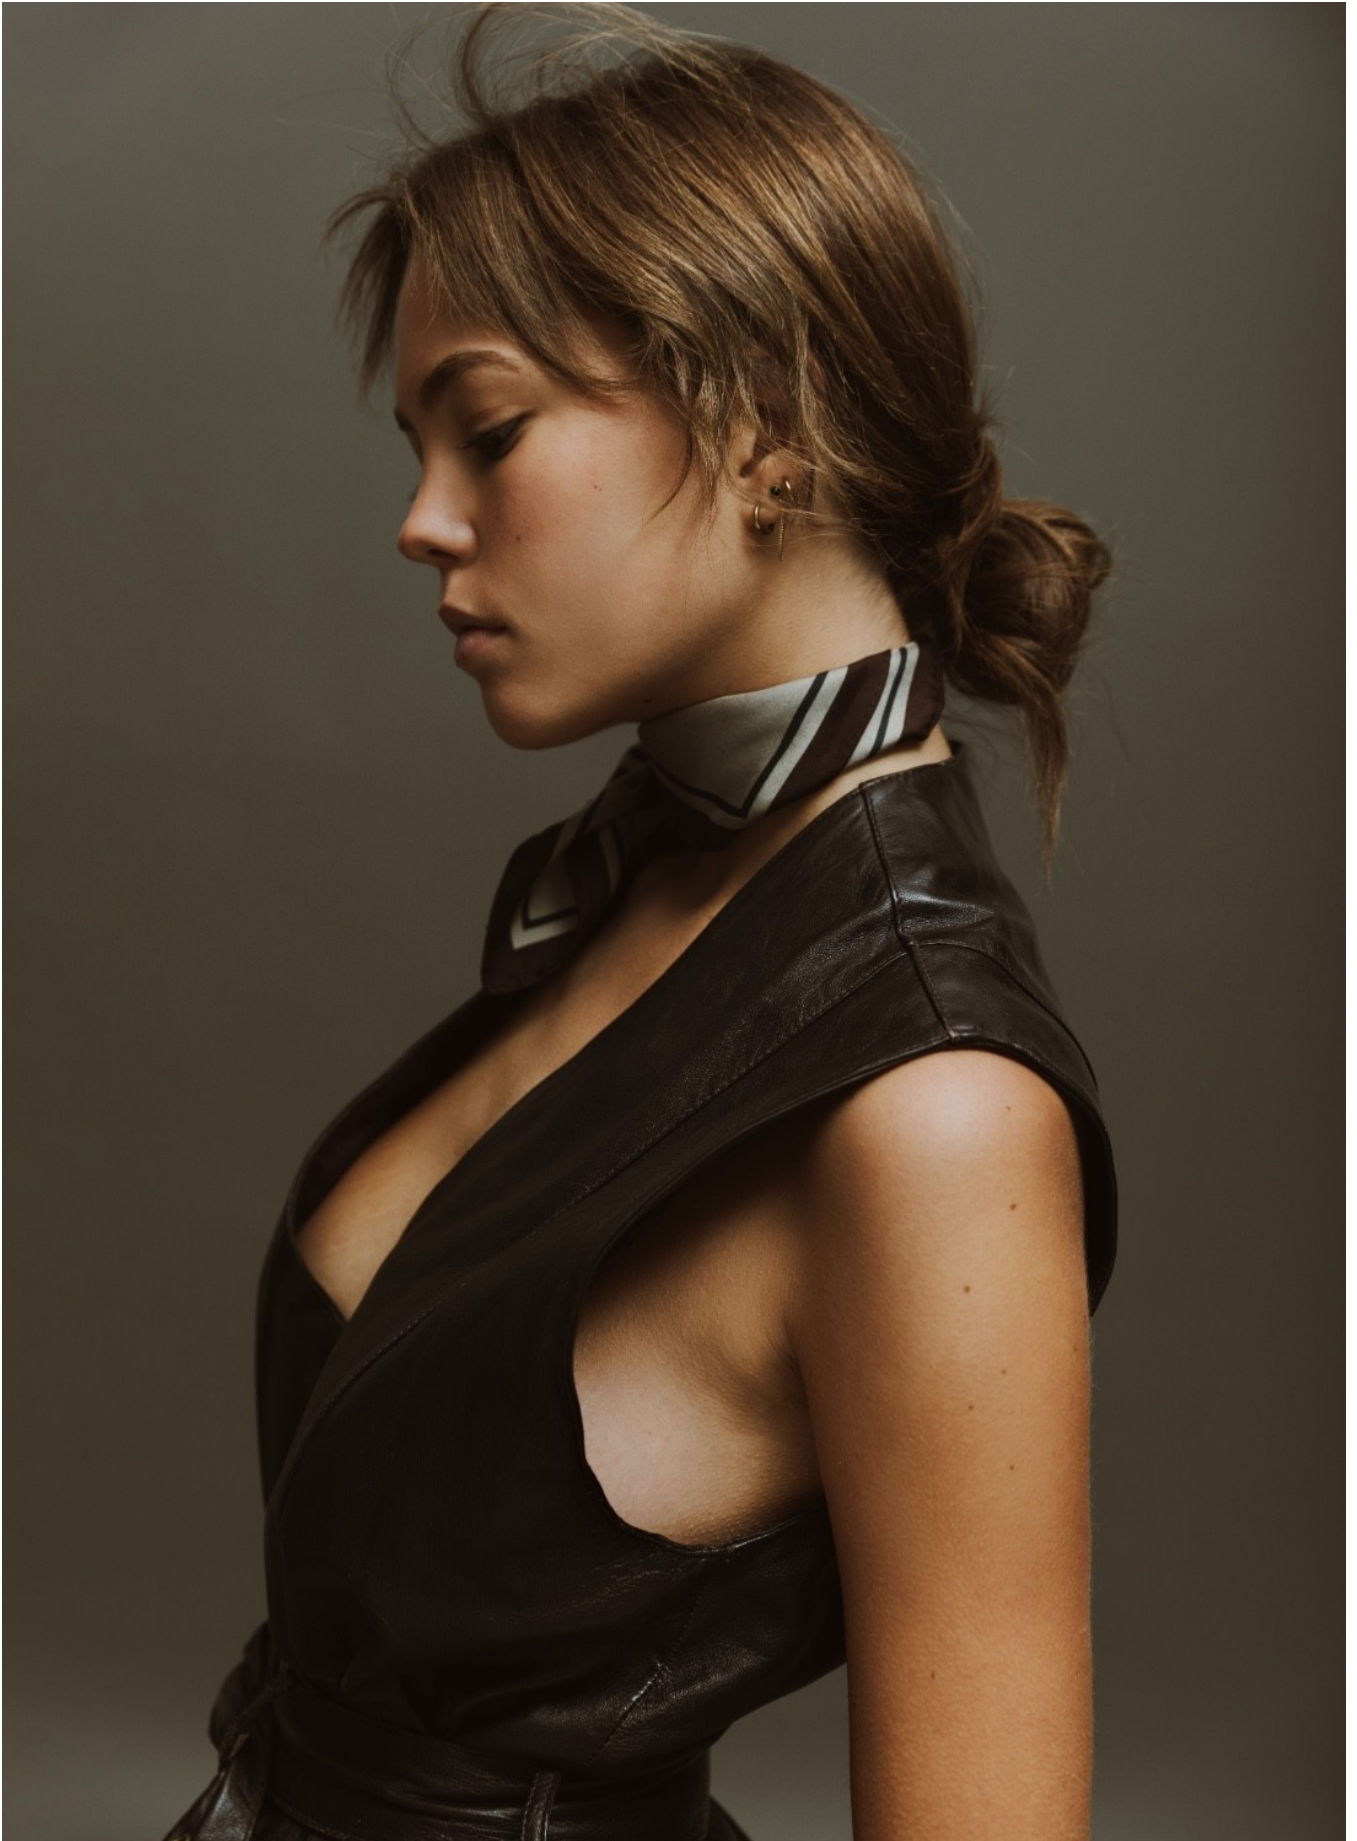

HEIGHT: 178 CHEST: 85 WAIST: 61 HAIR: BROWN EYES: HAZEL SUIT: SHOES: 40

DAMAN

SELINA BRAEUTIGAM

HEIGHT: 178 CHEST: 85 WAIST: 61 HAIR: BROWN EYES: HAZEL SUIT: SHOES: 40

DAMAN

SELINA BRAEUTIGAM

HEIGHT: 178 CHEST: 85 WAIST: 61 HAIR: BROWN EYES: HAZEL SUIT: SHOES: 40