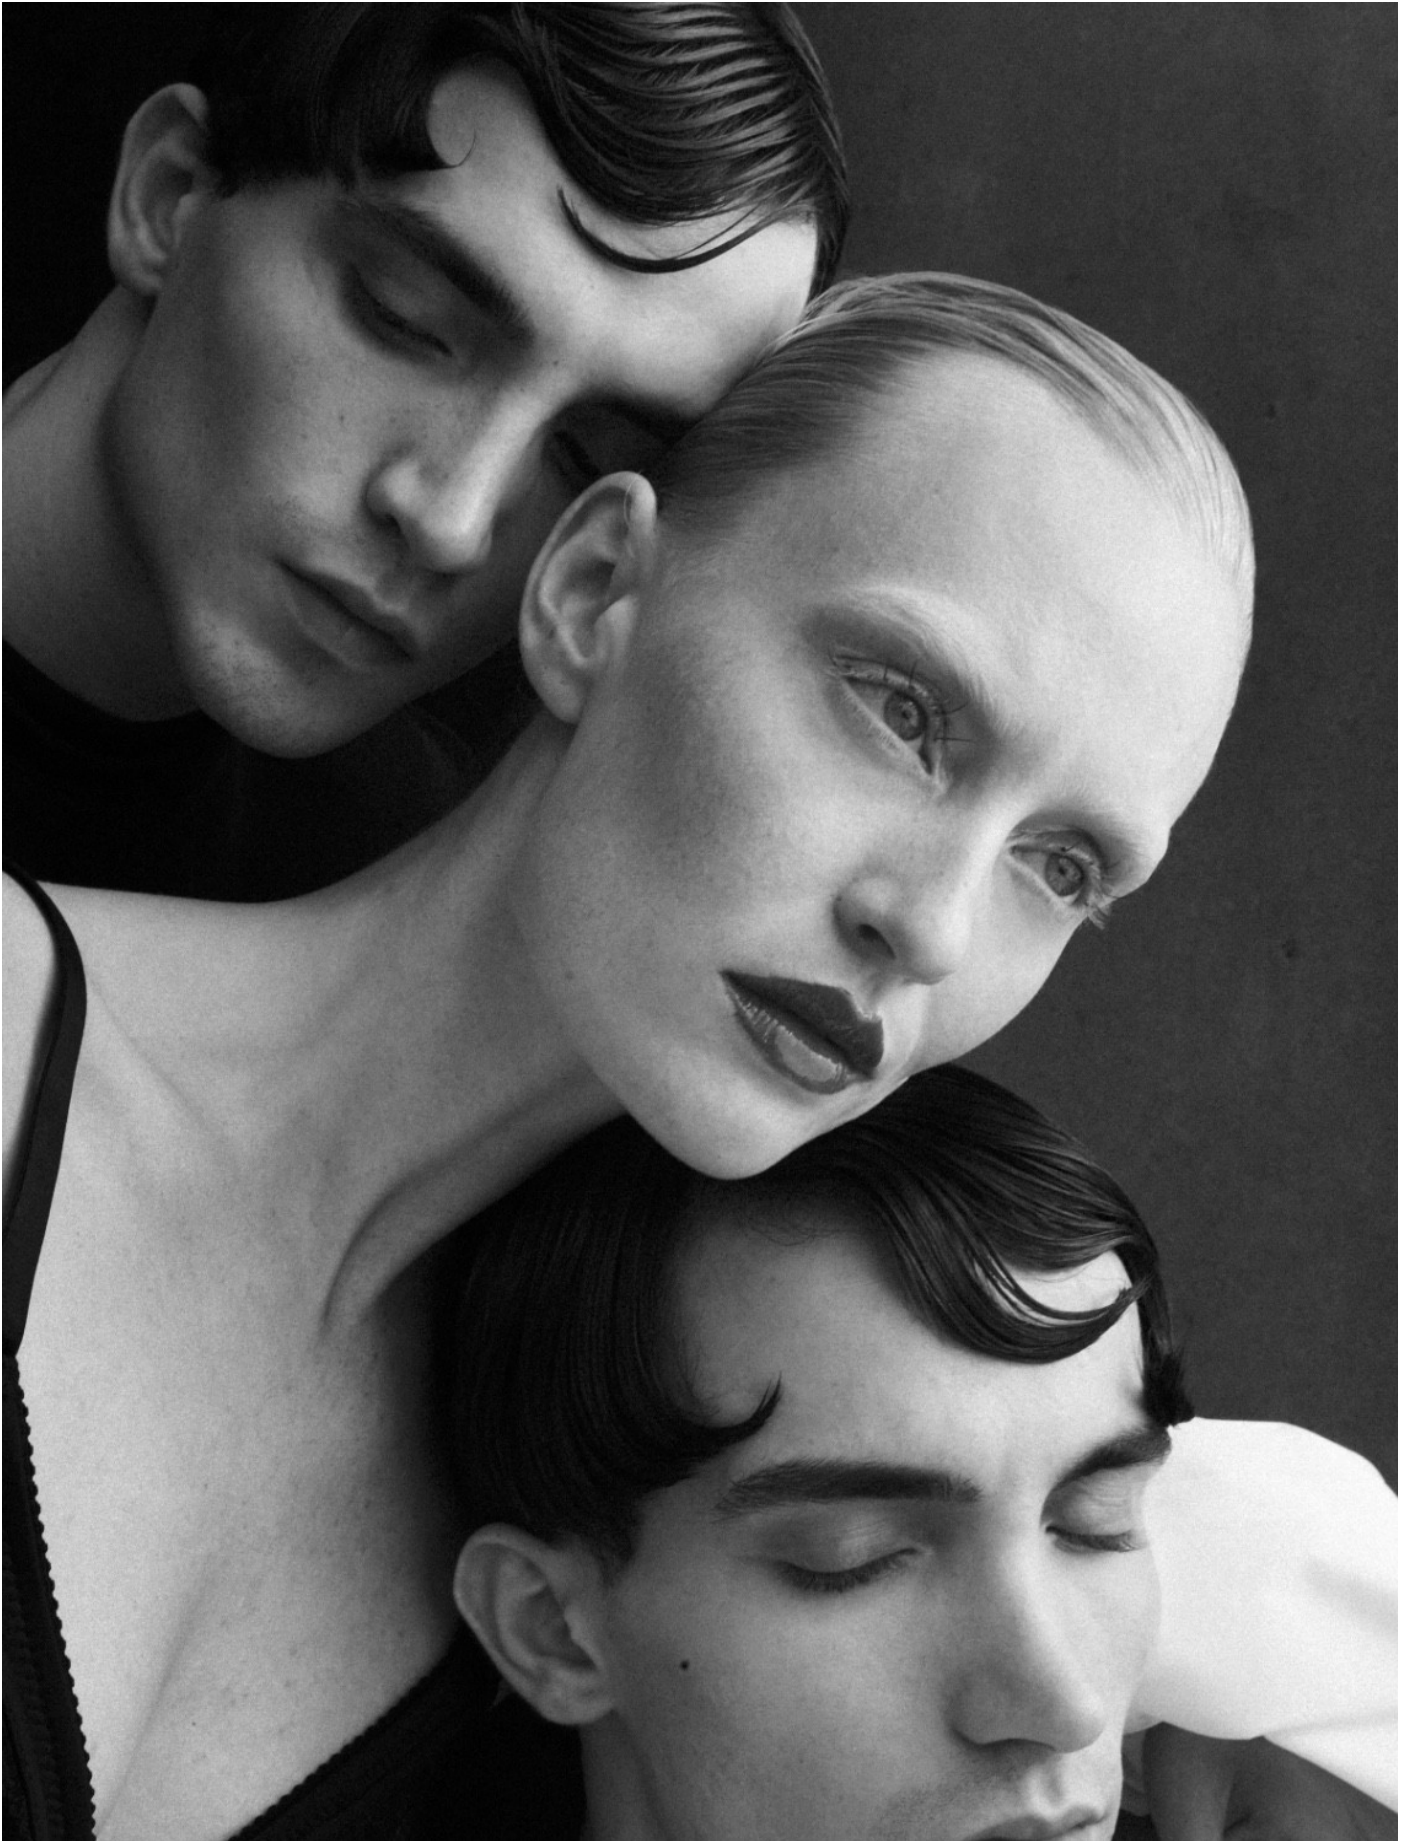

HOMMES

TÜRKİYE

DİJİTAL KAPAK

NARCISSUS

SELIM-ASLAN

HEIGHT: 185 CHEST: 90 WAIST: 73 HAIR: D.BROWN EYES: BROWN SUIT: 46 SHOES: 40

DAMAN

SELIM-ASLAN