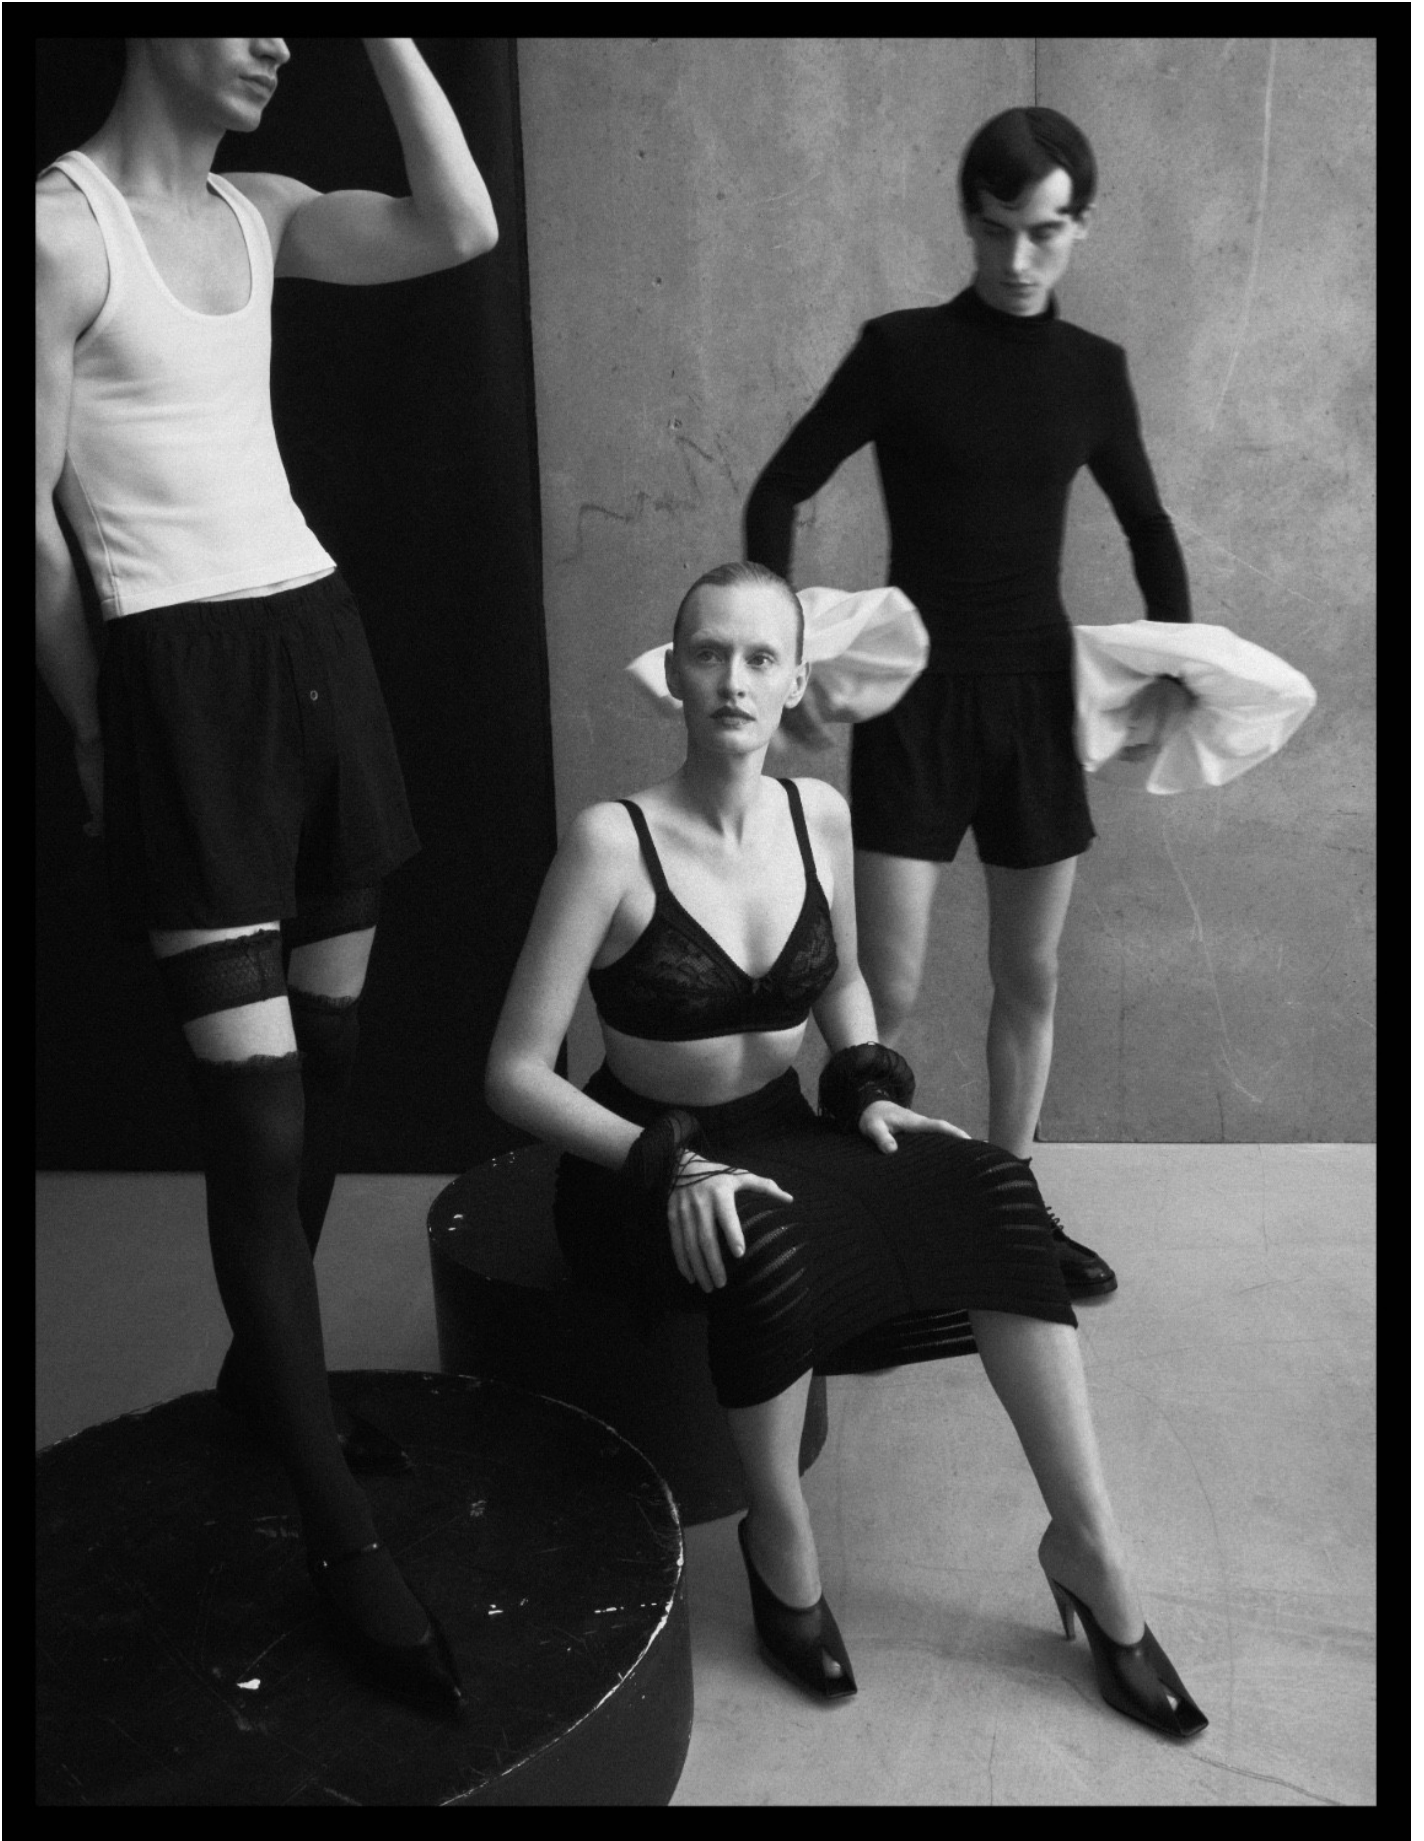

DAMAN

SELIM-ASLAN

HEIGHT: 185 CHEST: 90 WAIST: 73 HAIR: D.BROWN EYES: BROWN SUIT: 46 SHOES: 40