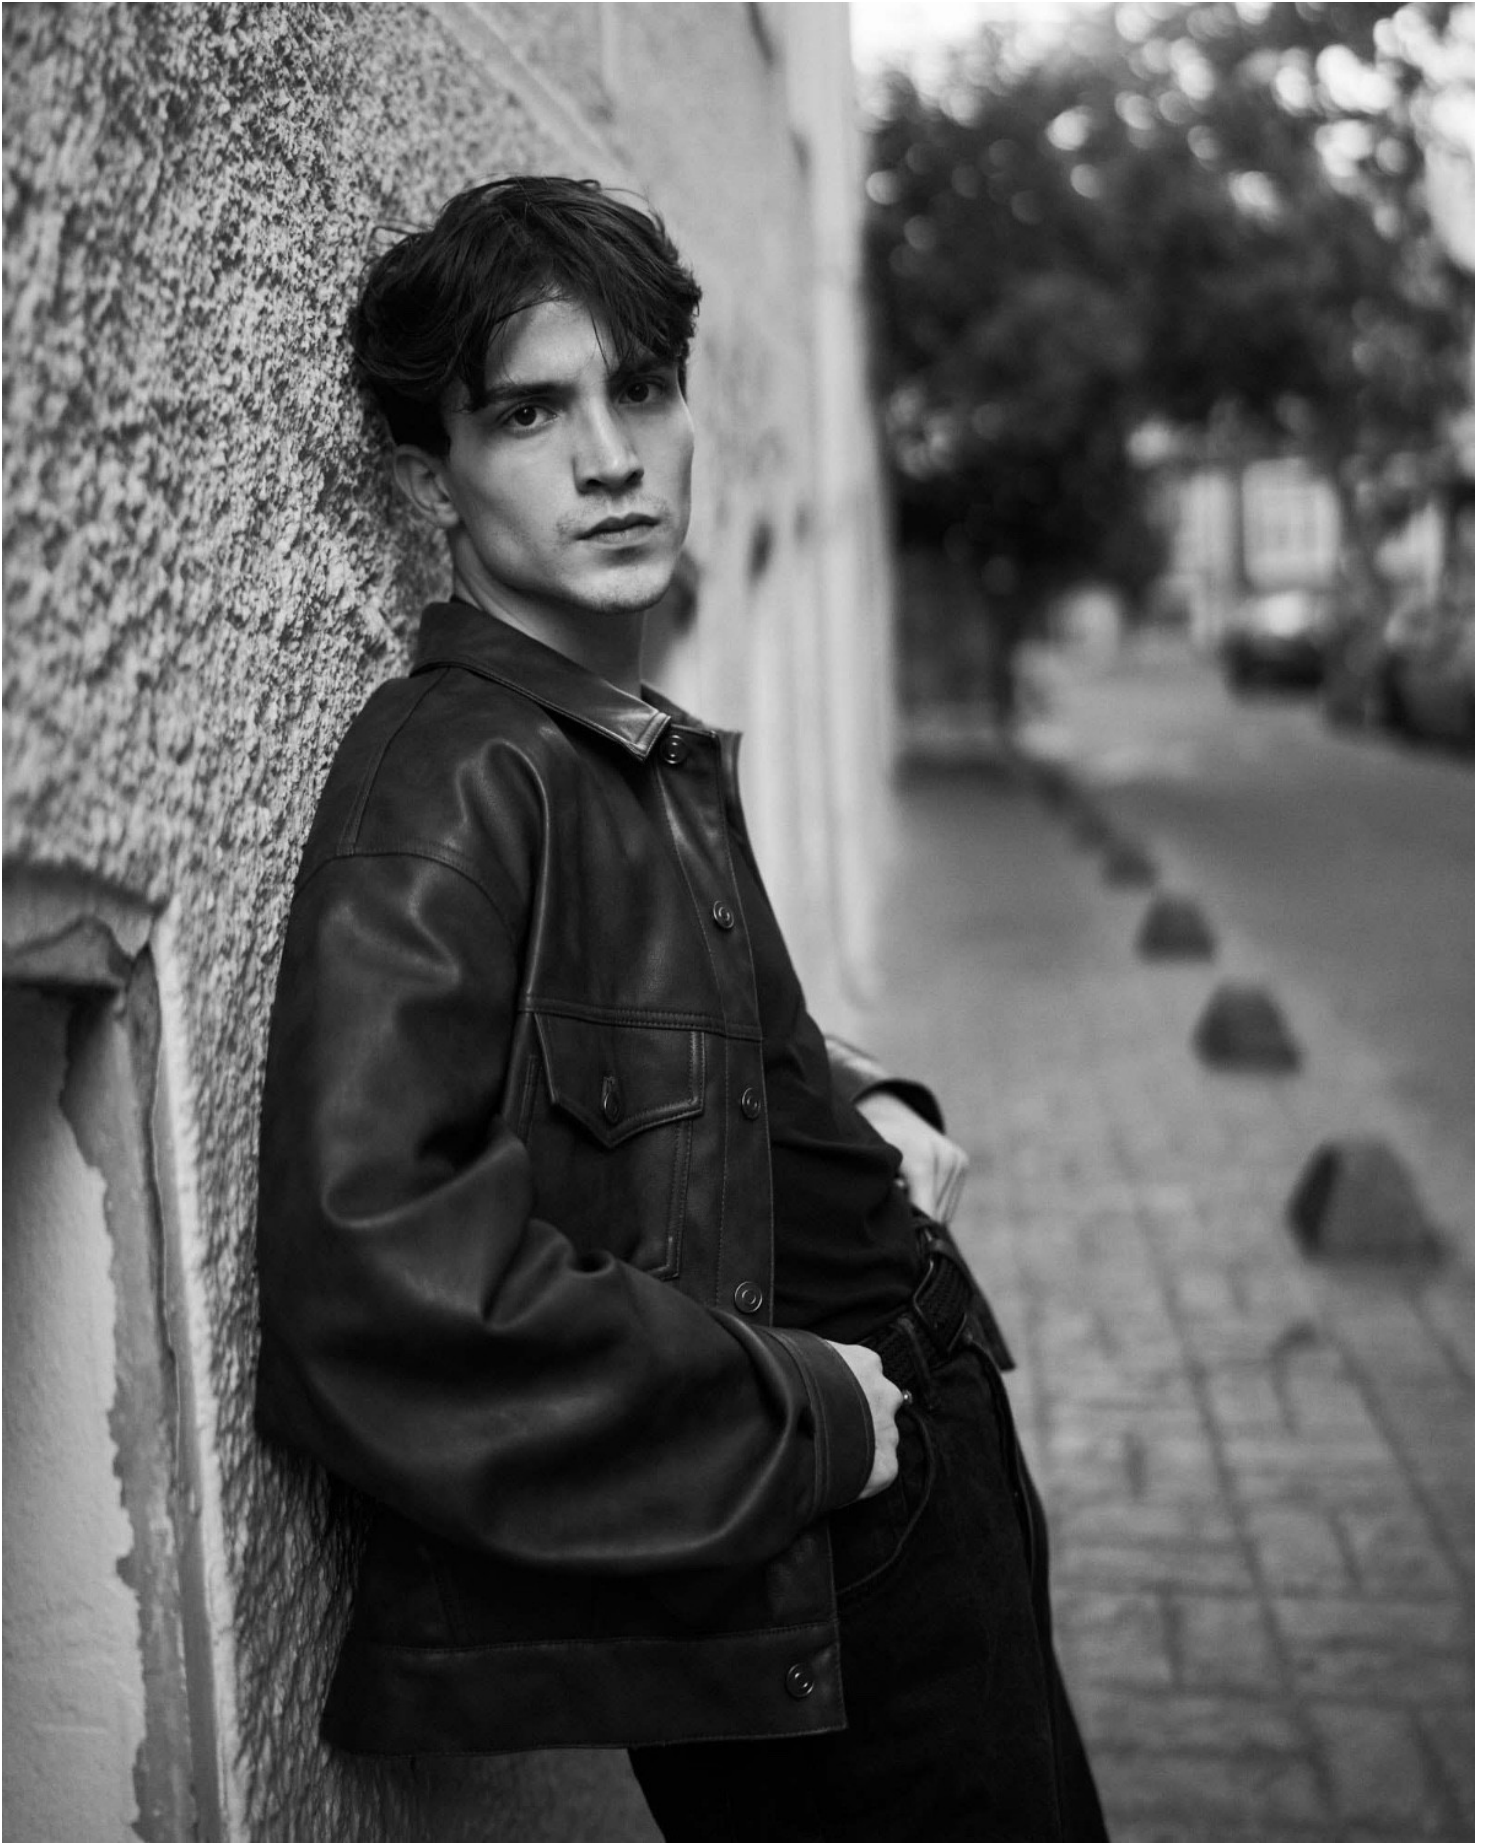

DAMAN

SELIM-ASLAN

HEIGHT: 185 CHEST: 90 WAIST: 73 HAIR: D.BROWN EYES: BROWN SUIT: 46 SHOES: 40