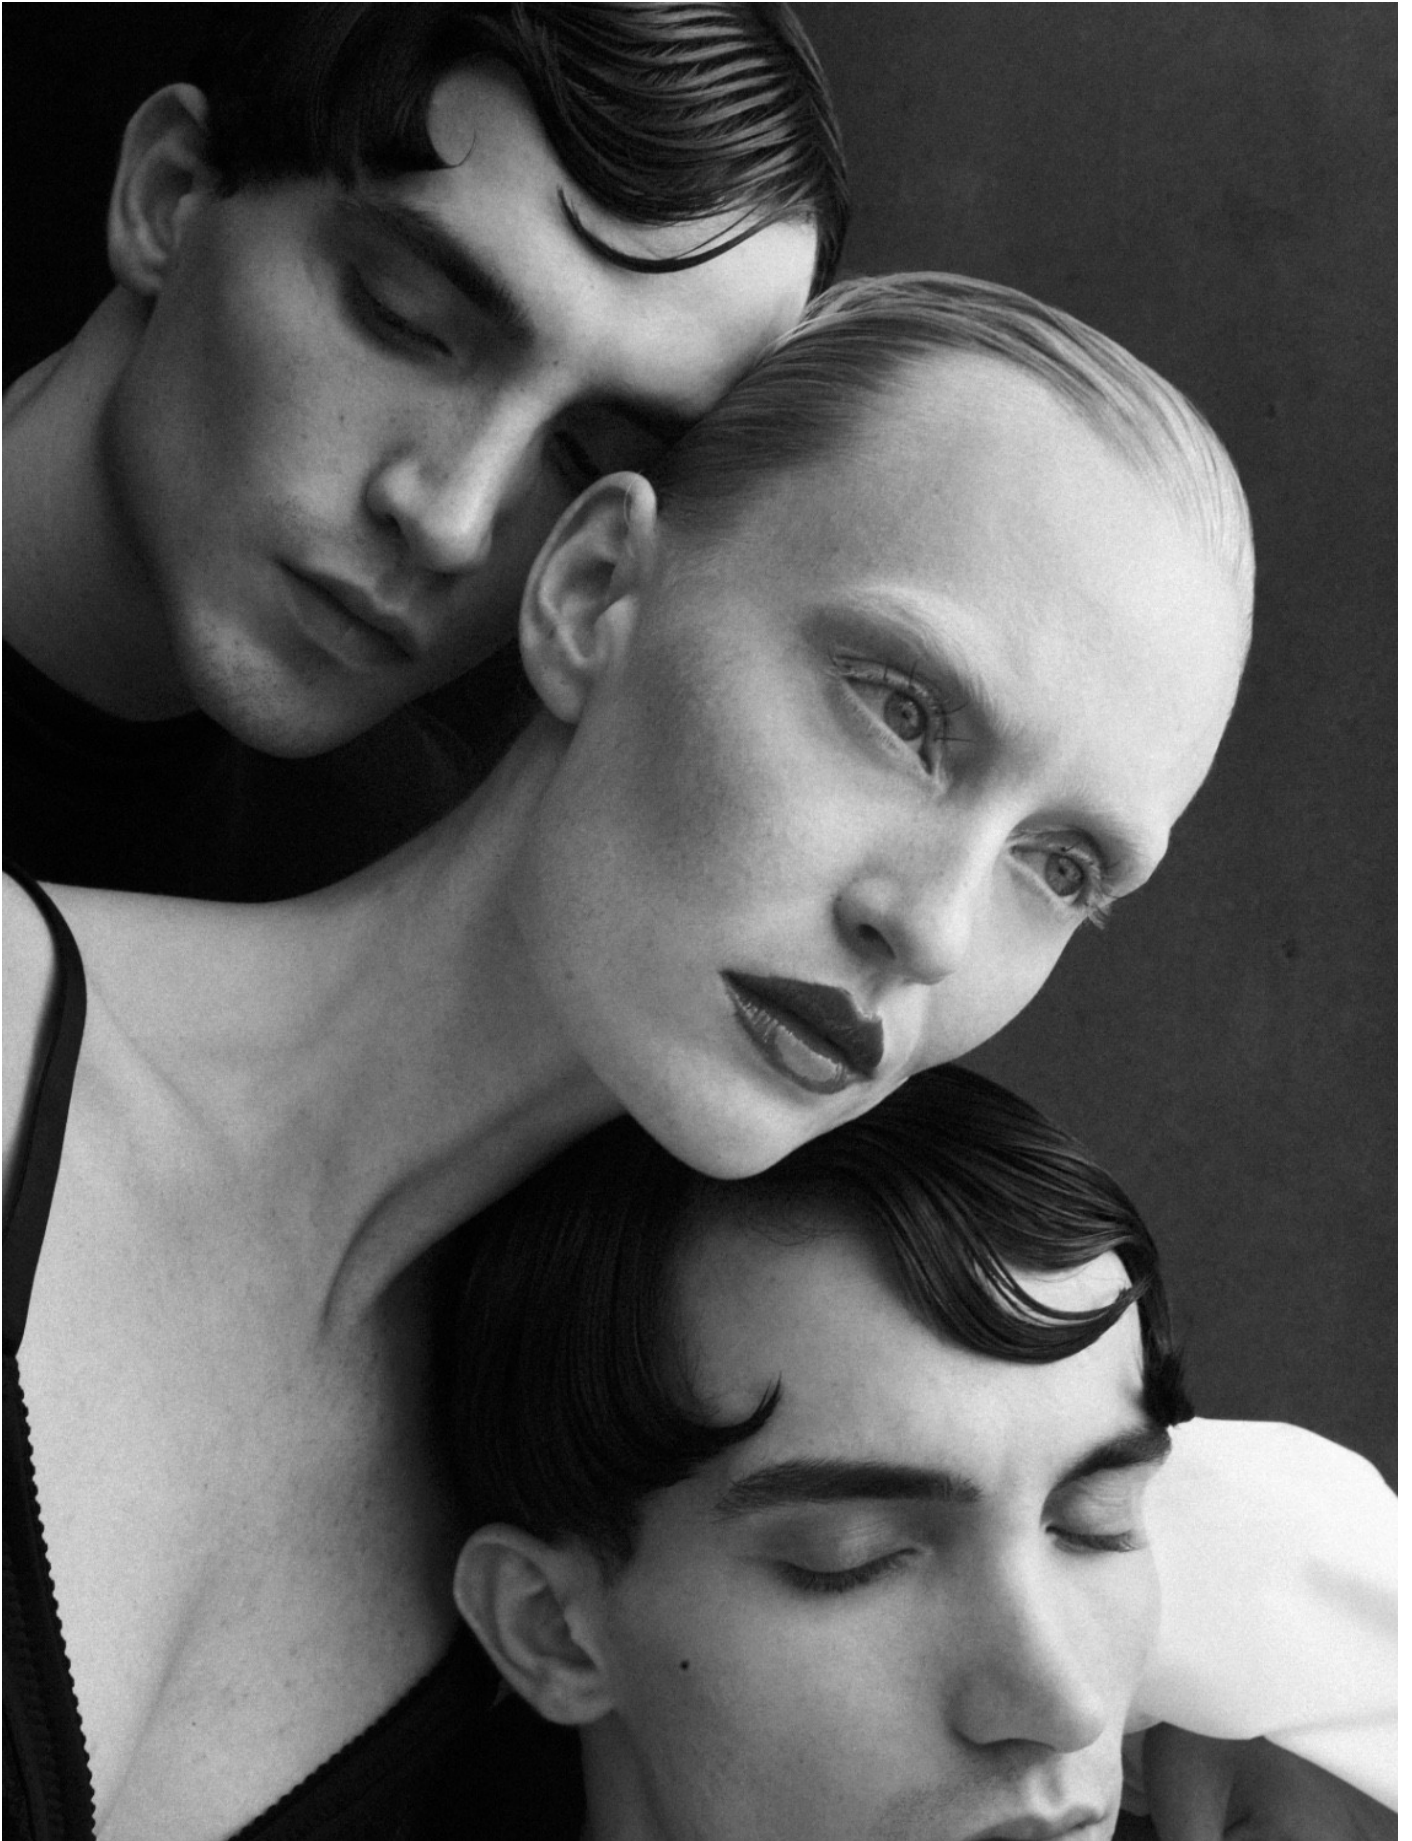

DİJİTAL KAPAK

NARCISSUS

SELIM-ASLAN

HEIGHT: 185 CHEST: 90 WAIST: 73 HAIR: D.BROWN EYES: BROWN SUIT: 46 SHOES: 40

DAMAN

SELIM-ASLAN

HEIGHT: 185 CHEST: 90 WAIST: 73 HAIR: D.BROWN EYES: BROWN SUIT: 46 SHOES: 40