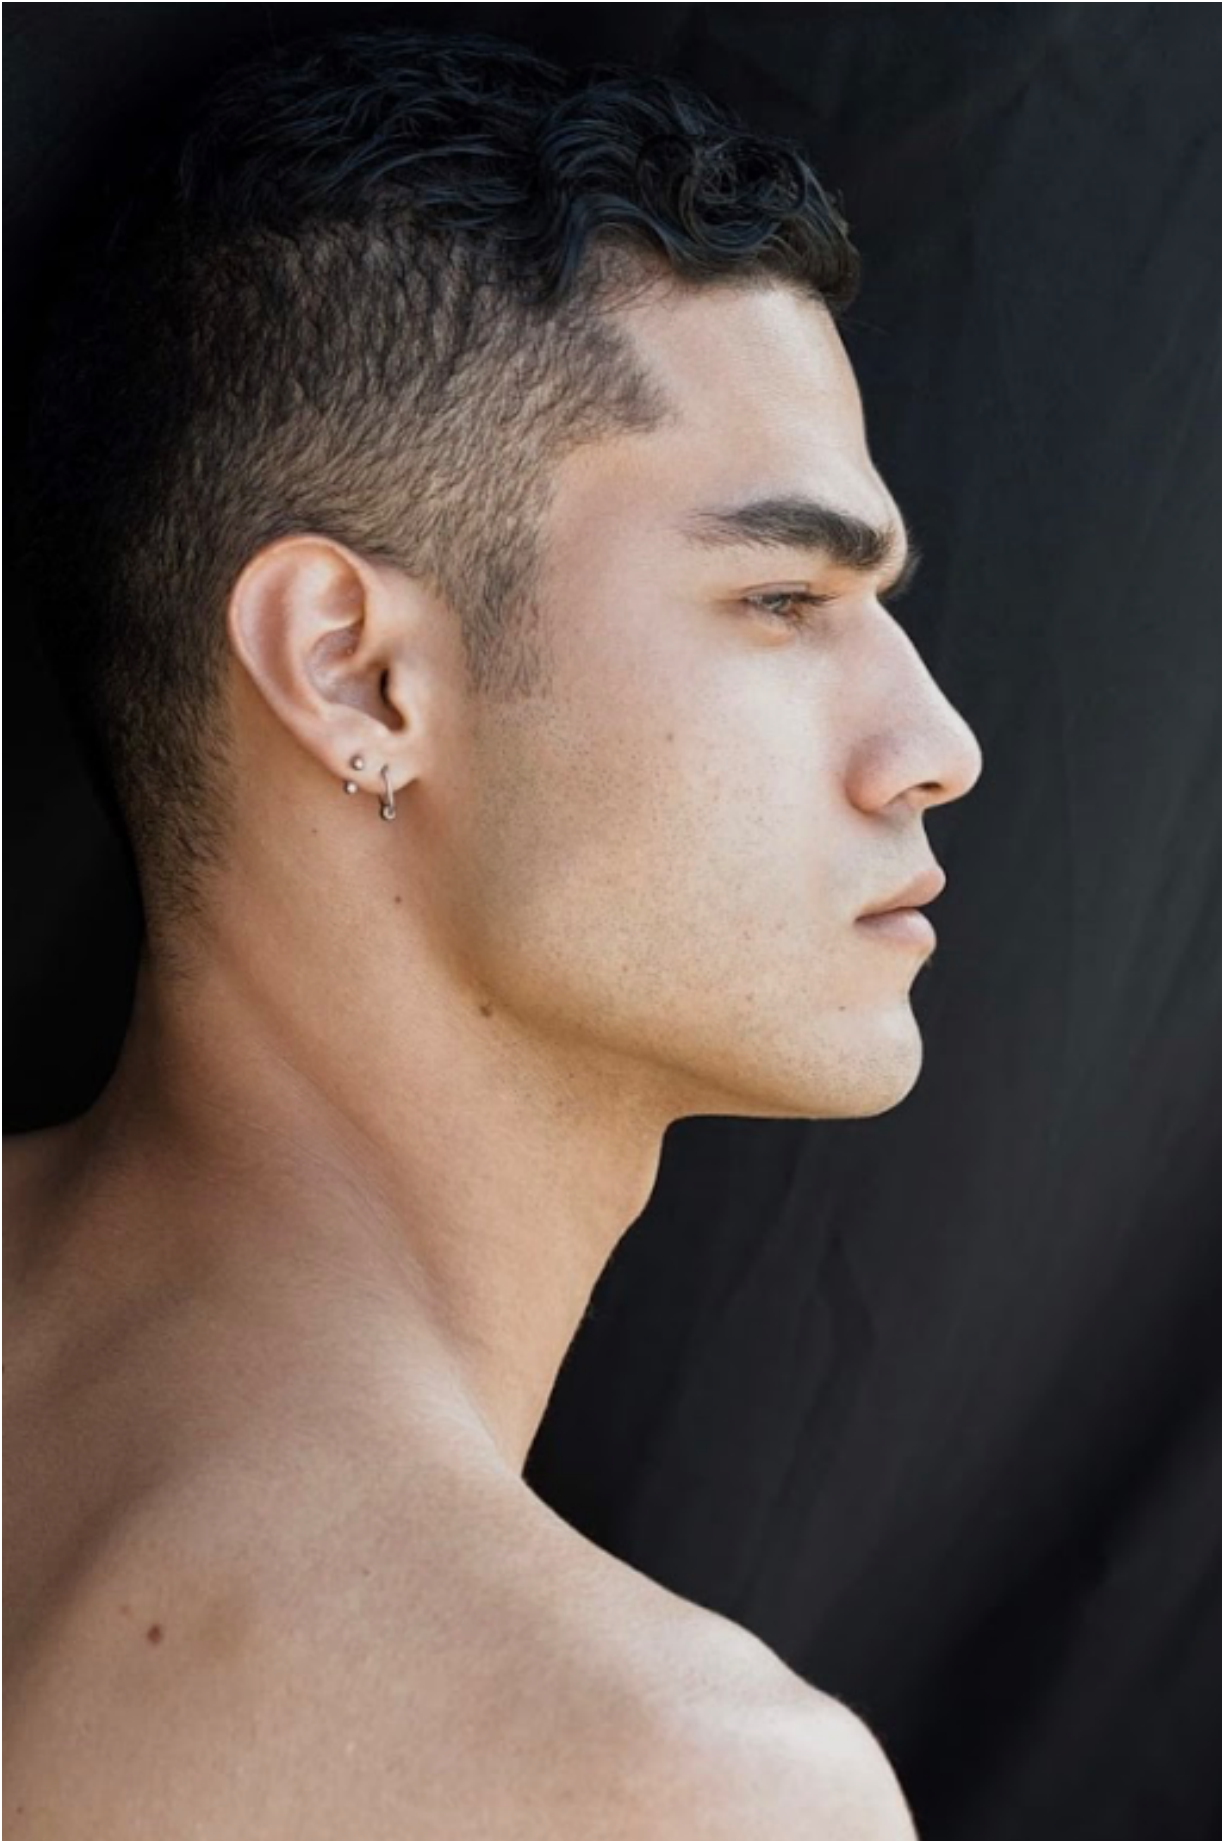

SEBASTIAN VILLEGAS

DAMAN

HEIGHT: 185 CHEST: 94 WAIST: 76 HAIR: D.BROWN EYES: BROWN SUIT: 48 SHOES: 43