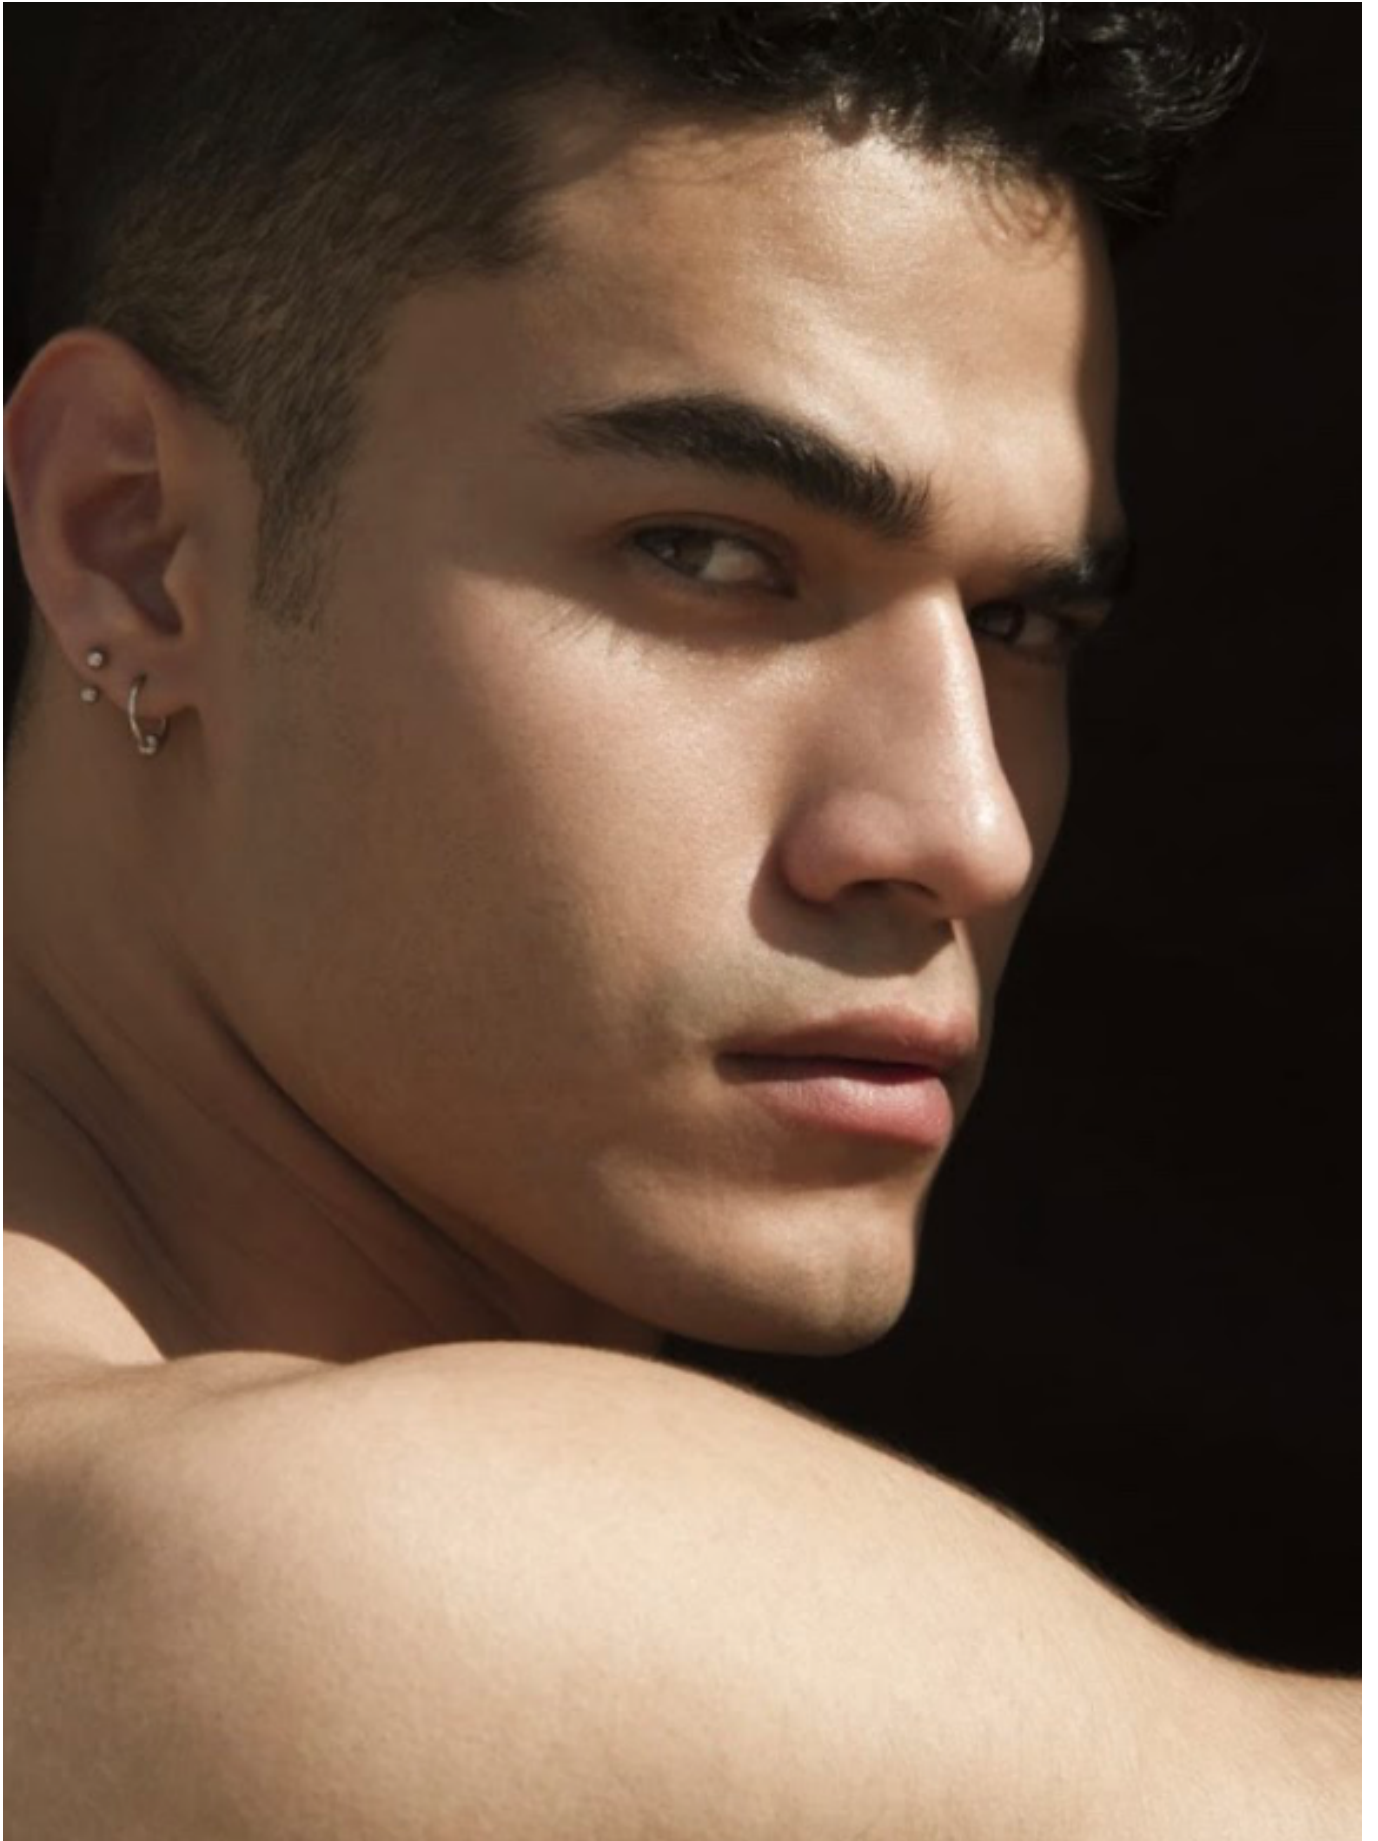

DAMAN

HEIGHT: 185 CHEST: 94 WAIST: 76 HAIR: D.BROWN EYES: BROWN SUIT: 48 SHOES: 43