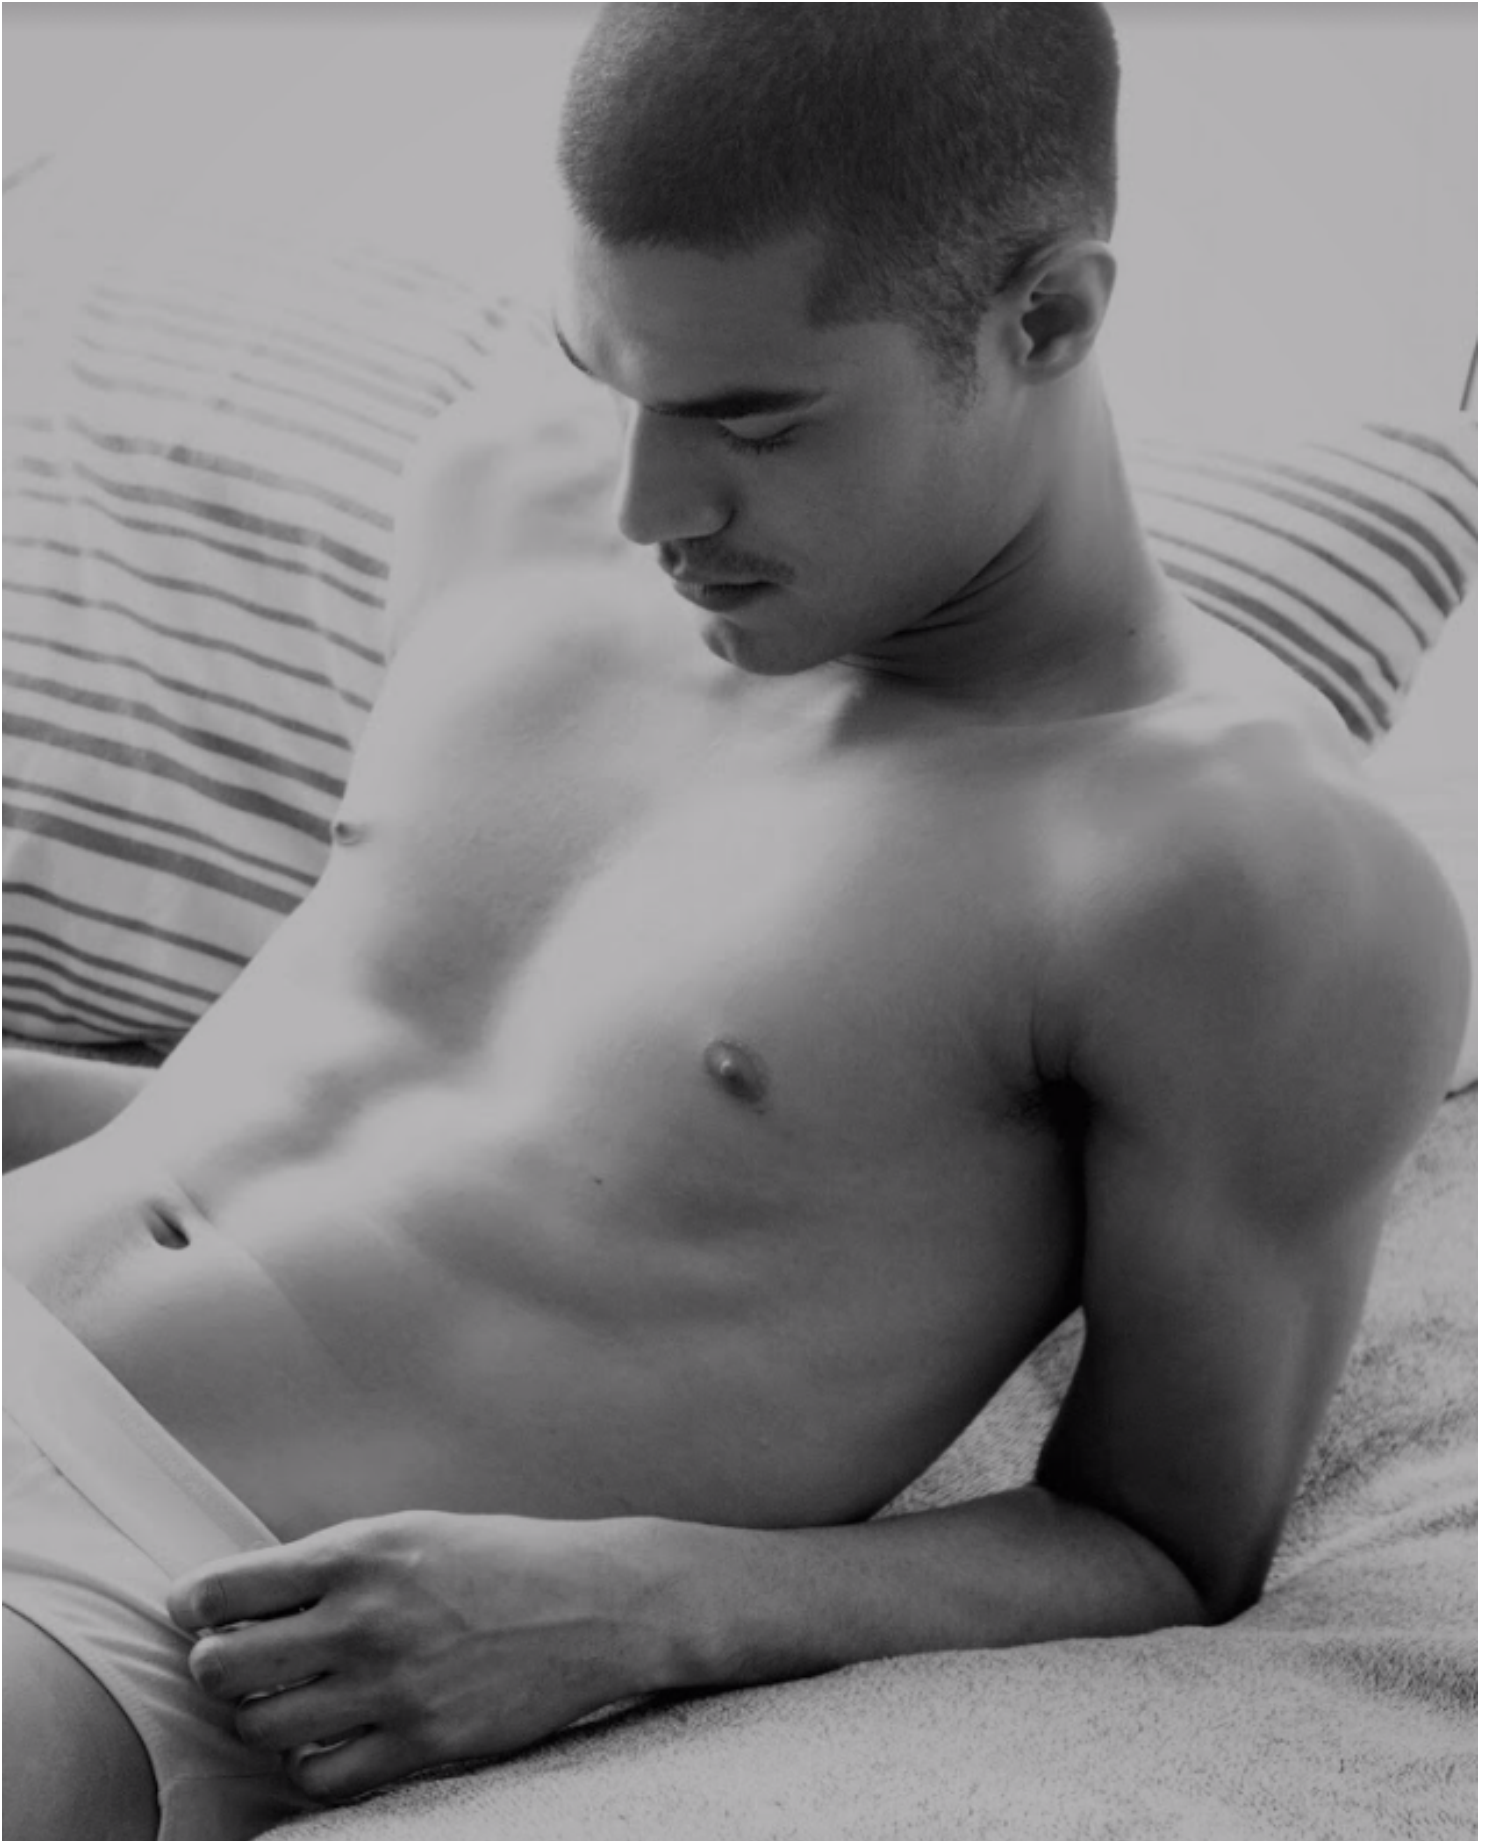

DAMAN

SEBASTIAN VILLEGAS

HEIGHT: 185 CHEST: 94 WAIST: 76 HAIR: D.BROWN EYES: BROWN SUIT: 48 SHOES: 43

DAMAN

SEBASTIAN VILLEGAS

HEIGHT: 185 CHEST: 94 WAIST: 76 HAIR: D.BROWN EYES: BROWN SUIT: 48 SHOES: 43

DAMAN

SEBASTIAN VILLEGAS

HEIGHT: 185 CHEST: 94 WAIST: 76 HAIR: D.BROWN EYES: BROWN SUIT: 48 SHOES: 43

DAMAN

SEBASTIAN VILLEGAS

HEIGHT: 185 CHEST: 94 WAIST: 76 HAIR: D.BROWN EYES: BROWN SUIT: 48 SHOES: 43

DAMAN

FALL WINTER 2021

**HOODIES.**

---

SHOP ALL

SEBASTIAN VILLEGAS

HEIGHT: 185 CHEST: 94 WAIST: 76 HAIR: D.BROWN EYES: BROWN SUIT: 48 SHOES: 43

DAMAN

SEBASTIAN VILLEGAS

HEIGHT: 185 CHEST: 94 WAIST: 76 HAIR: D.BROWN EYES: BROWN SUIT: 48 SHOES: 43