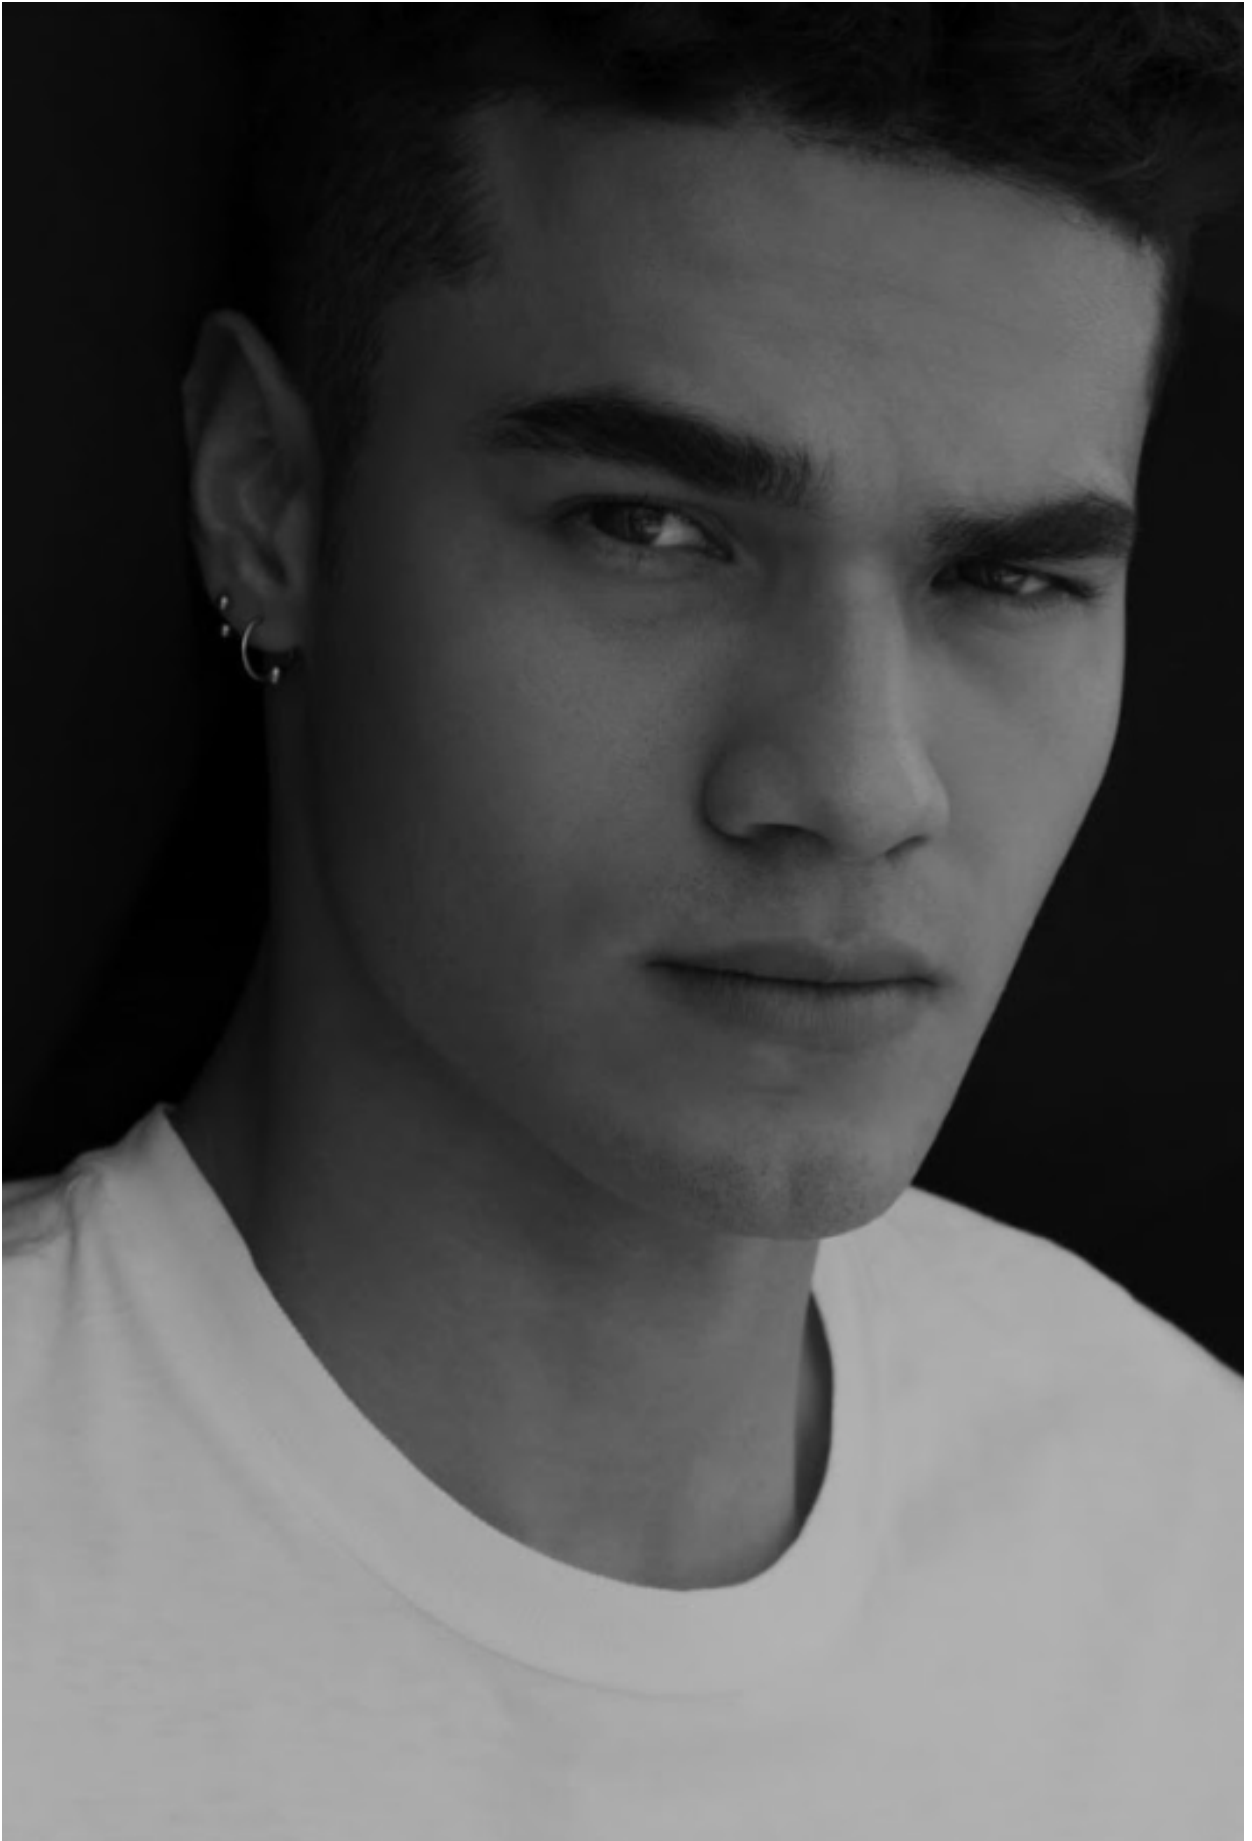

DAMAN

SEBASTIAN VILLEGAS

HEIGHT: 185 CHEST: 94 WAIST: 76 HAIR: D.BROWN EYES: BROWN SUIT: 48 SHOES: 43

DAMAN

SEBASTIAN VILLEGAS

HEIGHT: 185 CHEST: 94 WAIST: 76 HAIR: D.BROWN EYES: BROWN SUIT: 48 SHOES: 43

DAMAN

SEBASTIAN VILLEGAS

HEIGHT: 185 CHEST: 94 WAIST: 76 HAIR: D.BROWN EYES: BROWN SUIT: 48 SHOES: 43

DAMAN

SEBASTIAN VILLEGAS

HEIGHT: 185 CHEST: 94 WAIST: 76 HAIR: D.BROWN EYES: BROWN SUIT: 48 SHOES: 43

DAMAN

FALL WINTER 2021

**HOODIES.**

---

SHOP ALL

SEBASTIAN VILLEGAS

HEIGHT: 185 CHEST: 94 WAIST: 76 HAIR: D.BROWN EYES: BROWN SUIT: 48 SHOES: 43

DAMAN

SEBASTIAN VILLEGAS

HEIGHT: 185 CHEST: 94 WAIST: 76 HAIR: D.BROWN EYES: BROWN SUIT: 48 SHOES: 43