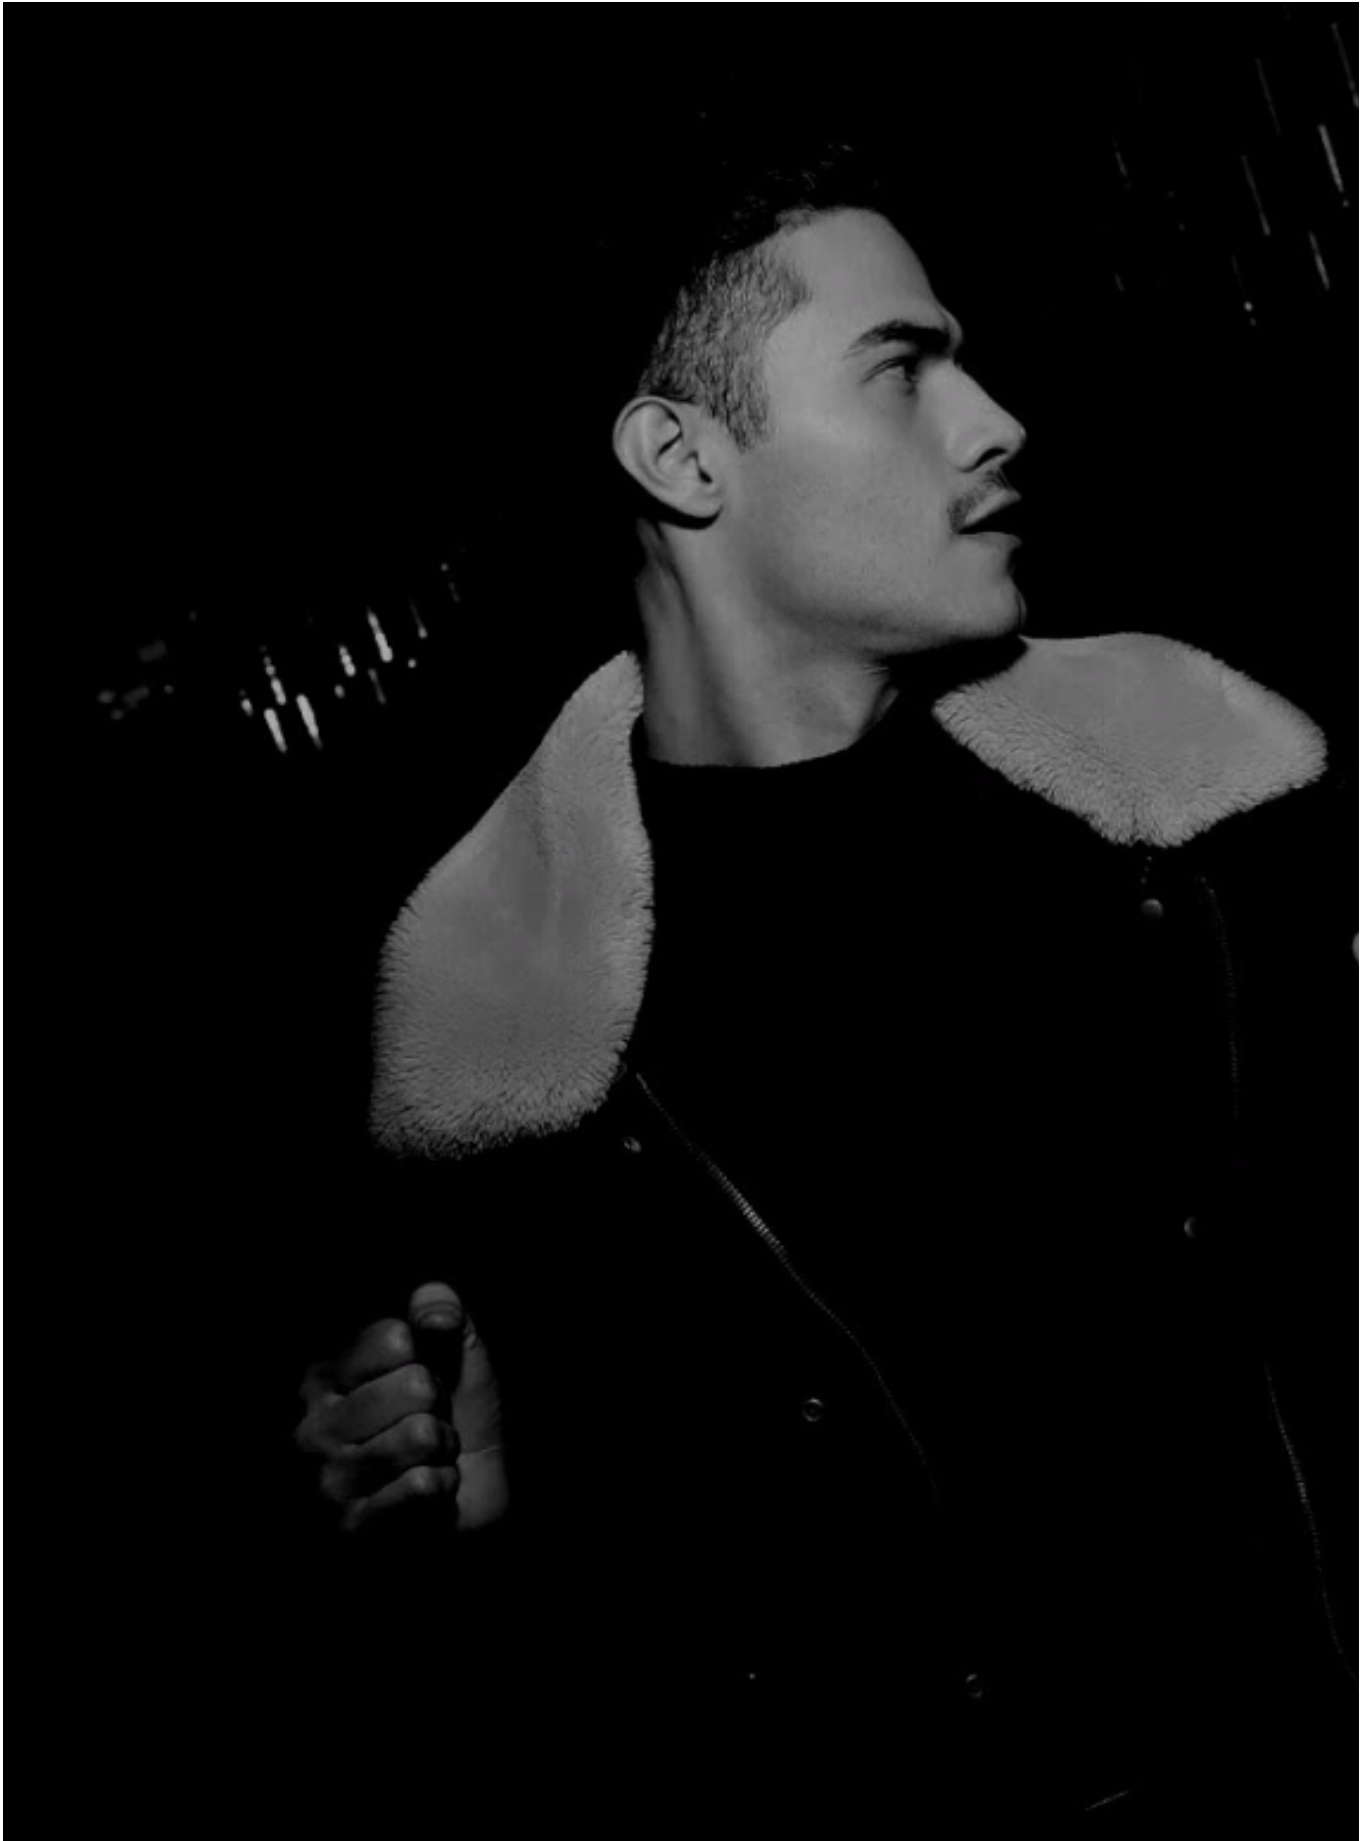

SEBASTIAN VILLEGAS

DAMAN

HEIGHT: 185 CHEST: 94 WAIST: 76 HAIR: D.BROWN EYES: BROWN SUIT: 48 SHOES: 43