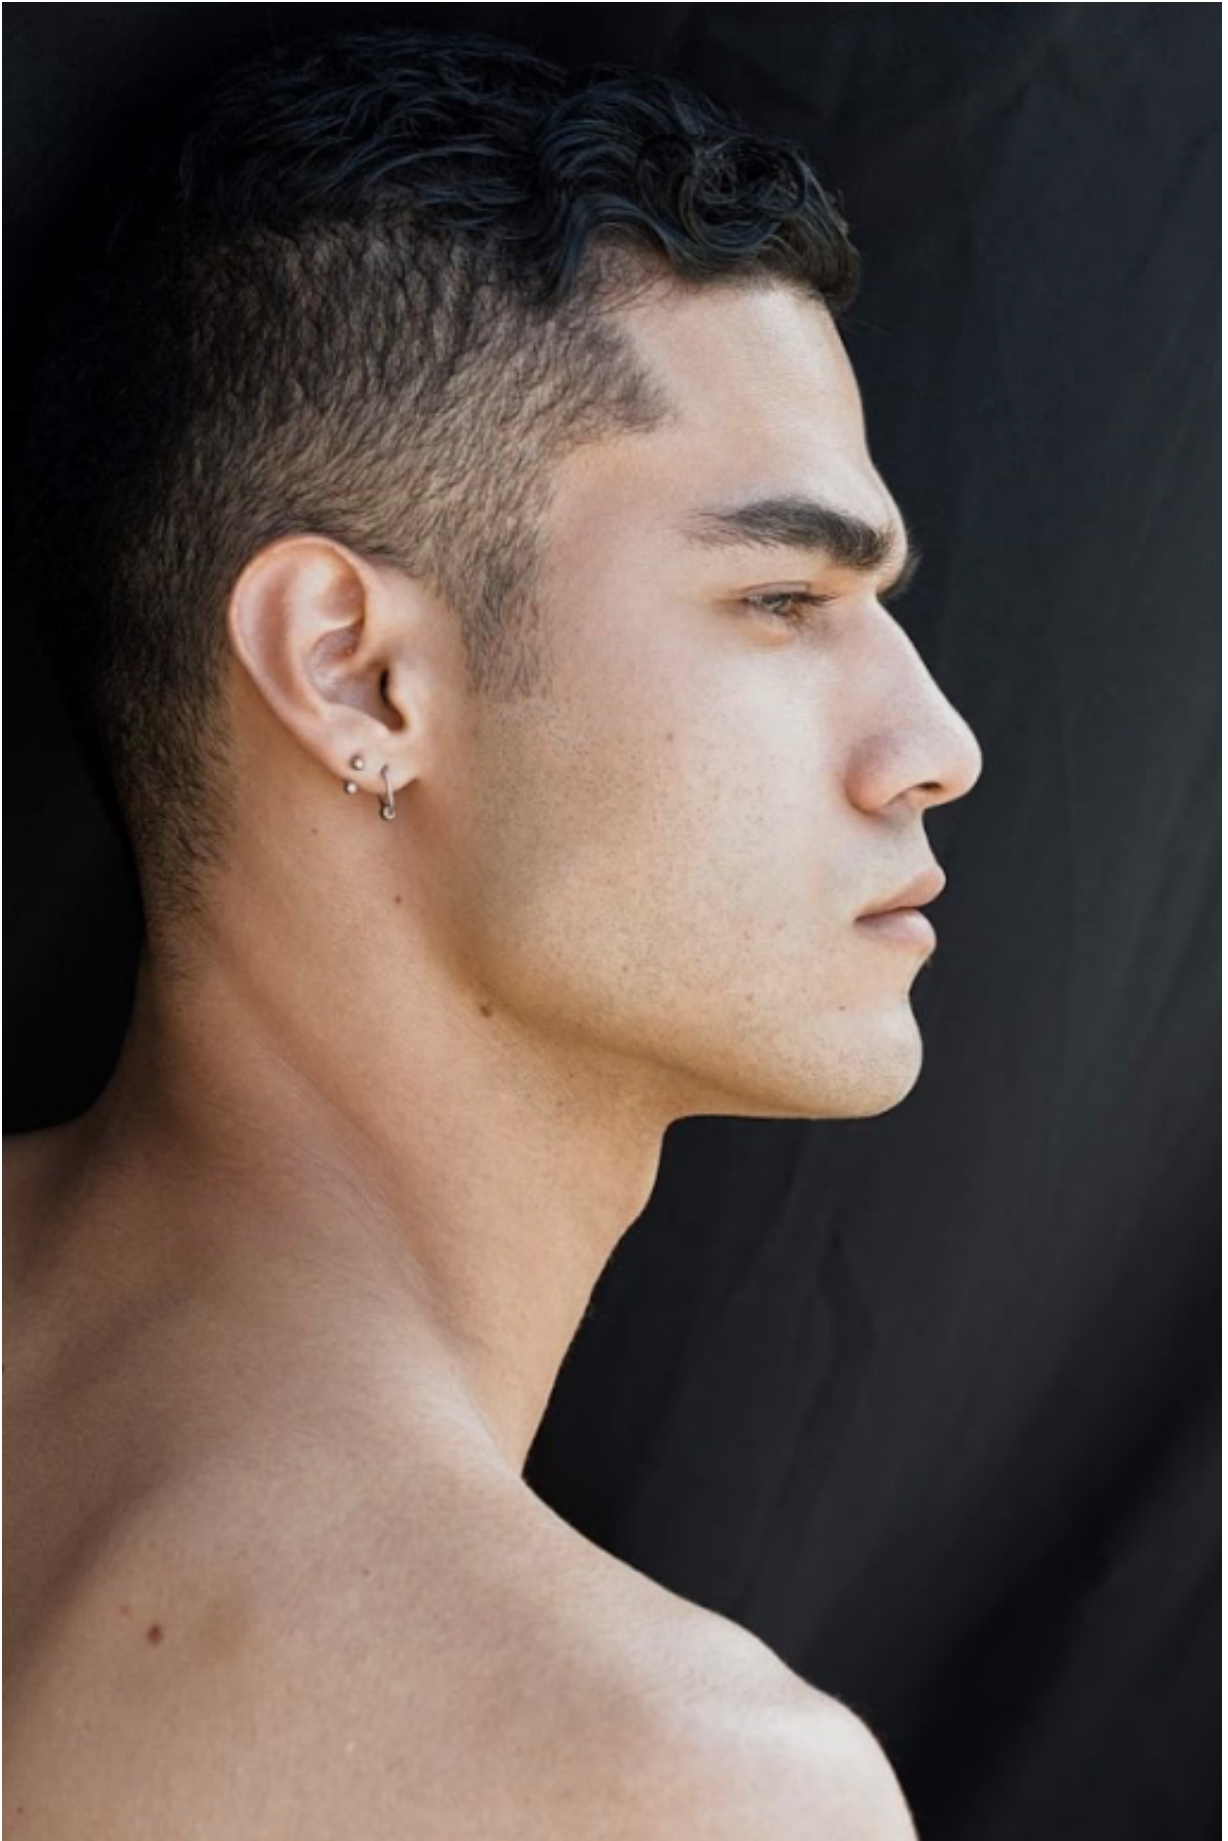

SEBASTIAN VILLEGAS

DAMAN

HEIGHT: 185 CHEST: 94 WAIST: 76 HAIR: D.BROWN EYES: BROWN SUIT: 48 SHOES: 43