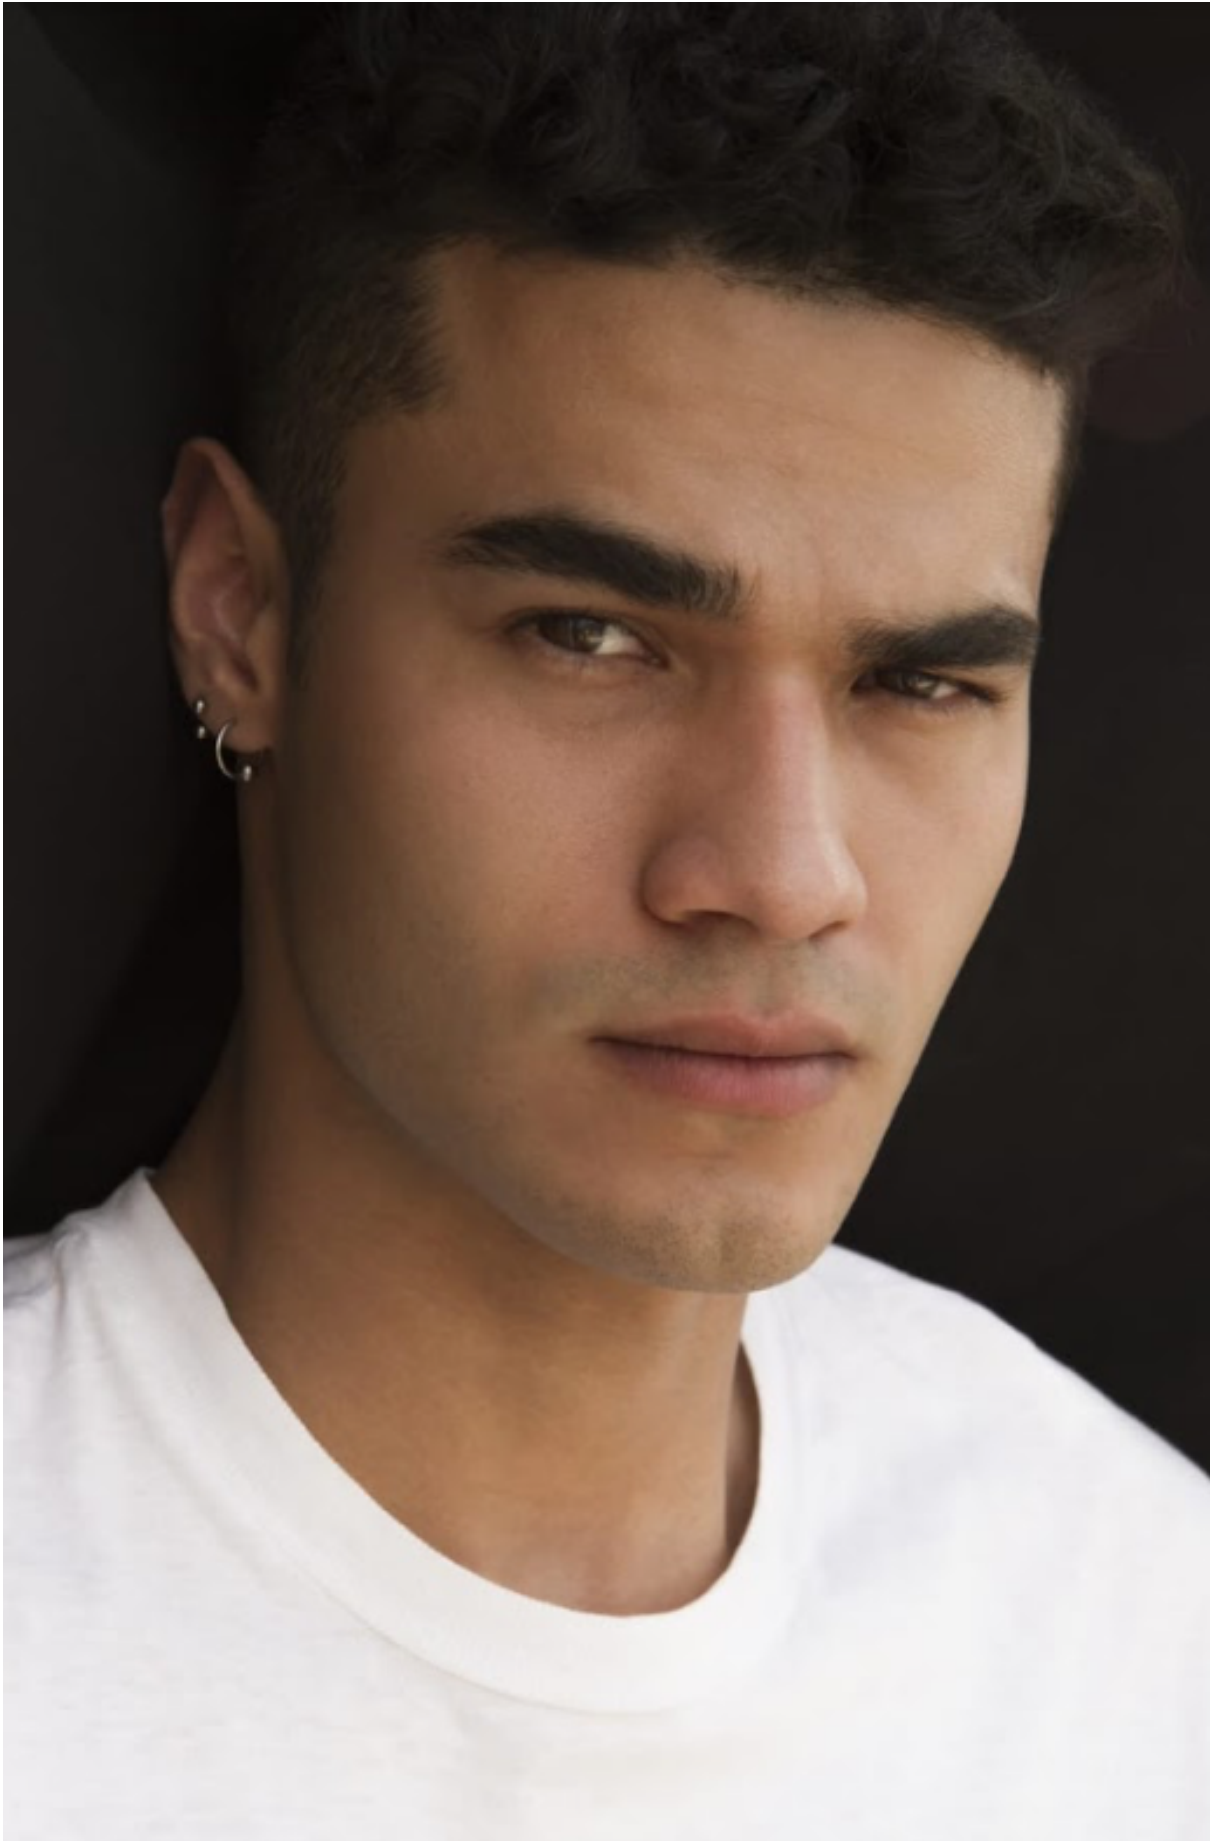

DAMAN

SEBASTIAN VILLEGAS

HEIGHT: 185 CHEST: 94 WAIST: 76 HAIR: D.BROWN EYES: BROWN SUIT: 48 SHOES: 43

DAMAN

SEBASTIAN VILLEGAS

HEIGHT: 185 CHEST: 94 WAIST: 76 HAIR: D.BROWN EYES: BROWN SUIT: 48 SHOES: 43

DAMAN

SEBASTIAN VILLEGAS

HEIGHT: 185 CHEST: 94 WAIST: 76 HAIR: D.BROWN EYES: BROWN SUIT: 48 SHOES: 43

DAMAN

SEBASTIAN VILLEGAS

HEIGHT: 185 CHEST: 94 WAIST: 76 HAIR: D.BROWN EYES: BROWN SUIT: 48 SHOES: 43

DAMAN

A man with dark hair and sunglasses is posing in front of a brick building. He is wearing a brown and red plaid jacket over a black t-shirt, dark blue jeans, and white sneakers. He has a black bag slung across his chest. He is leaning against a brick ledge with his arms raised in a dynamic pose. The background is a brick wall with a window and a fire escape.