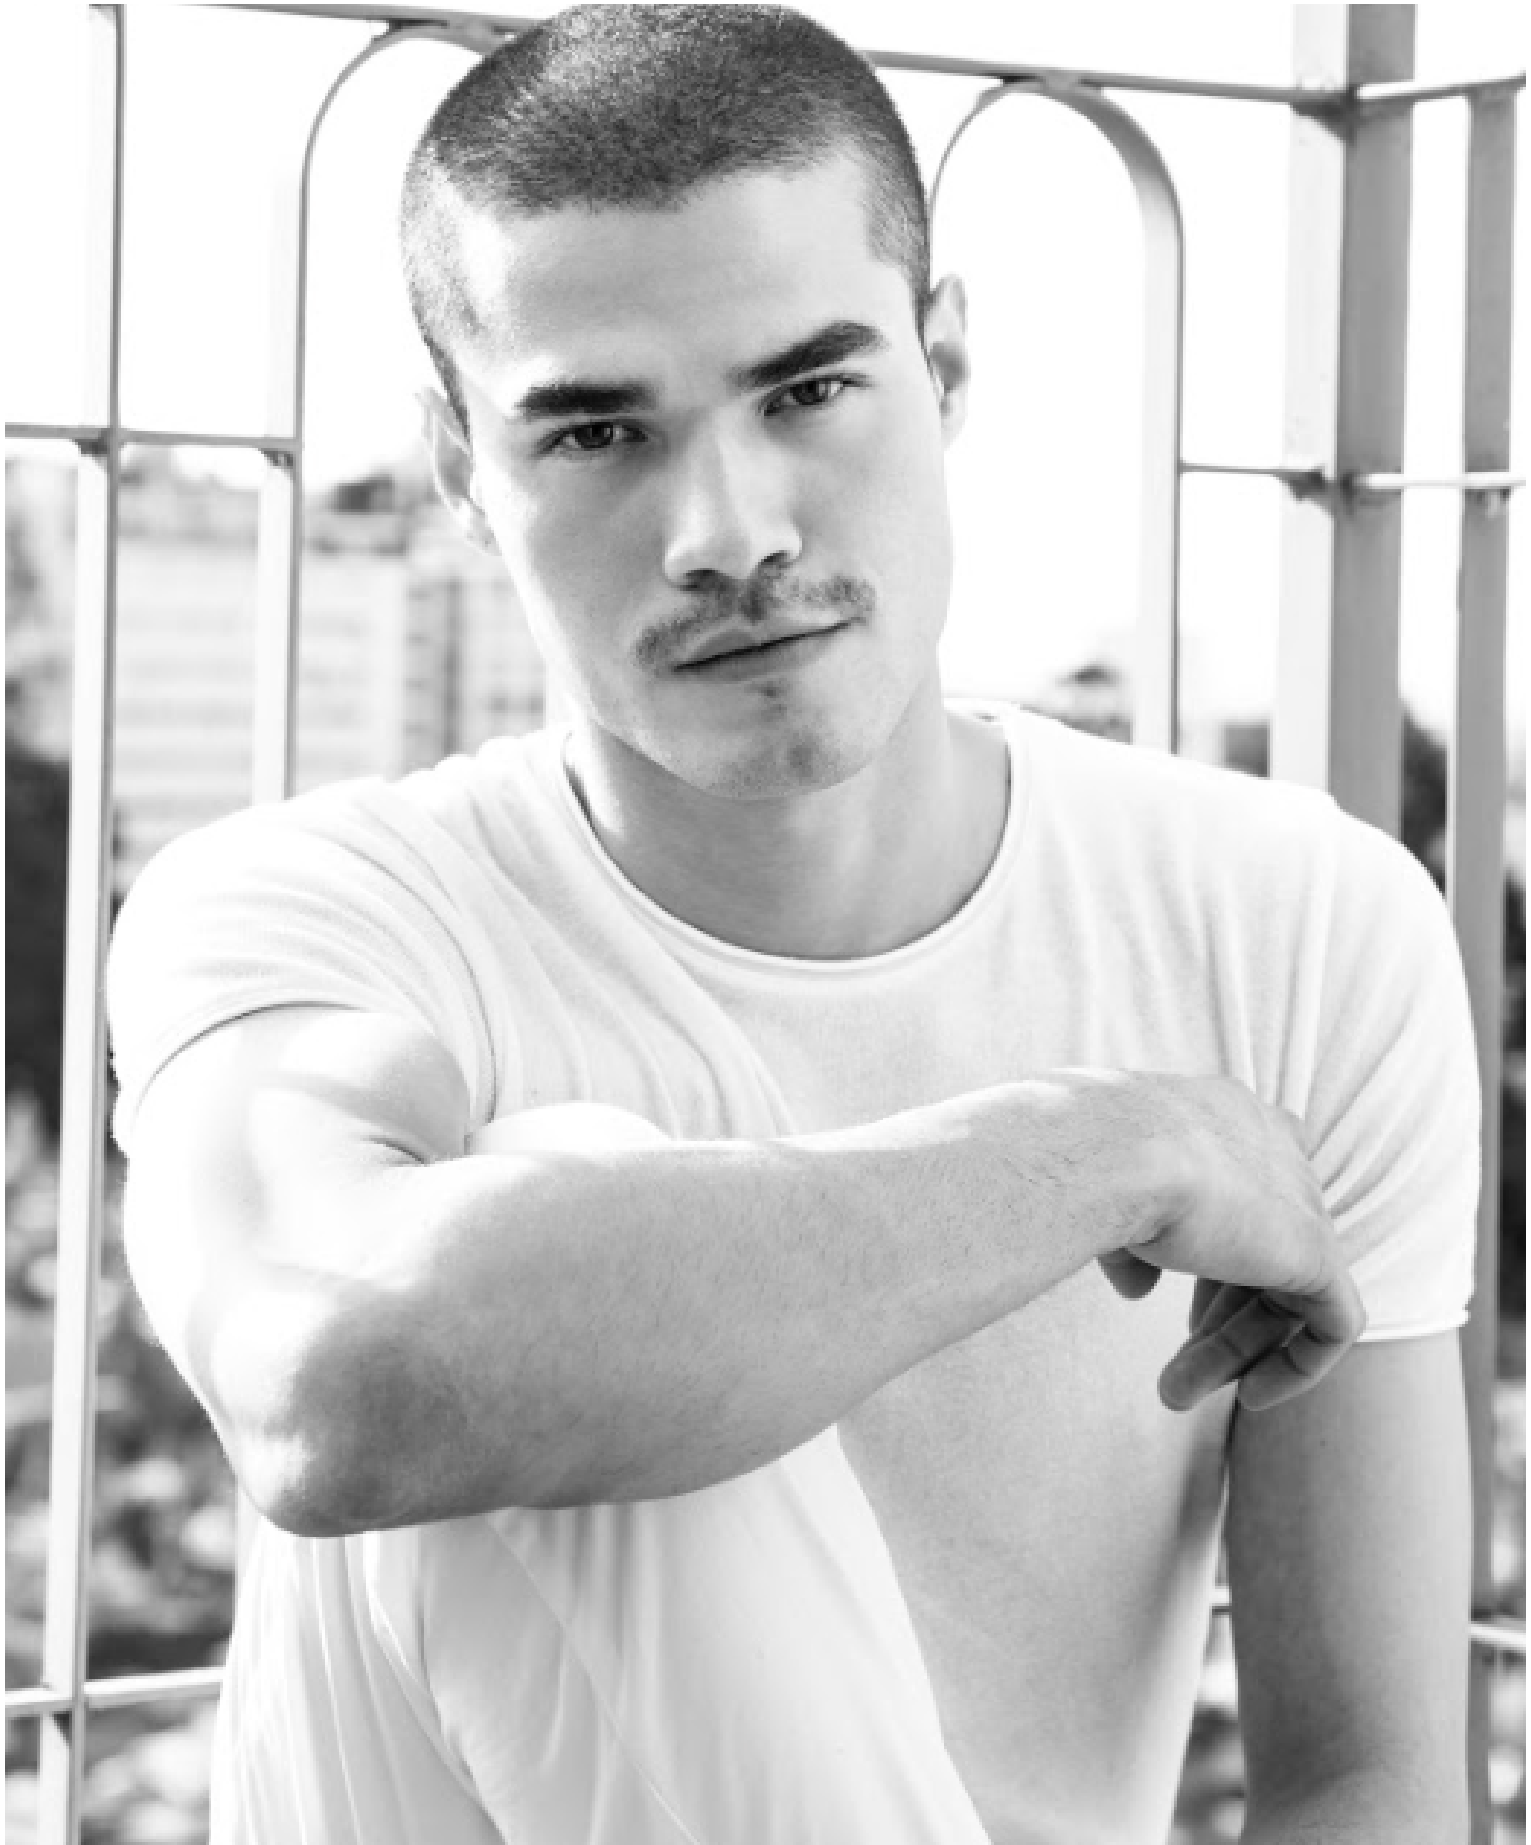

DAMAN

SEBASTIAN VILLEGAS

HEIGHT: 185 CHEST: 94 WAIST: 76 HAIR: D.BROWN EYES: BROWN SUIT: 48 SHOES: 43

DAMAN

SEBASTIAN VILLEGAS

HEIGHT: 185 CHEST: 94 WAIST: 76 HAIR: D.BROWN EYES: BROWN SUIT: 48 SHOES: 43

DAMAN

HEIGHT: 185 CHEST: 94 WAIST: 76 HAIR: D.BROWN EYES: BROWN SUIT: 48 SHOES: 43

DAMAN

SEBASTIAN VILLEGAS

HEIGHT: 185 CHEST: 94 WAIST: 76 HAIR: D.BROWN EYES: BROWN SUIT: 48 SHOES: 43

DAMAN

SEBASTIAN VILLEGAS

HEIGHT: 185 CHEST: 94 WAIST: 76 HAIR: D.BROWN EYES: BROWN SUIT: 48 SHOES: 43

SEBASTIAN VILLEGAS

HEIGHT: 185 CHEST: 94 WAIST: 76 HAIR: D.BROWN EYES: BROWN SUIT: 48 SHOES: 43

DAMAN

SEBASTIAN VILLEGAS

HEIGHT: 185 CHEST: 94 WAIST: 76 HAIR: D.BROWN EYES: BROWN SUIT: 48 SHOES: 43

DAMAN

A man with dark hair and sunglasses is posing in front of a brick building. He is wearing a brown and red plaid jacket over a black t-shirt, dark blue jeans, and white sneakers. He has a black bag slung across his chest. He is leaning against a brick ledge with his arms raised in a dynamic pose. The background is a brick wall with a window and a fire escape.