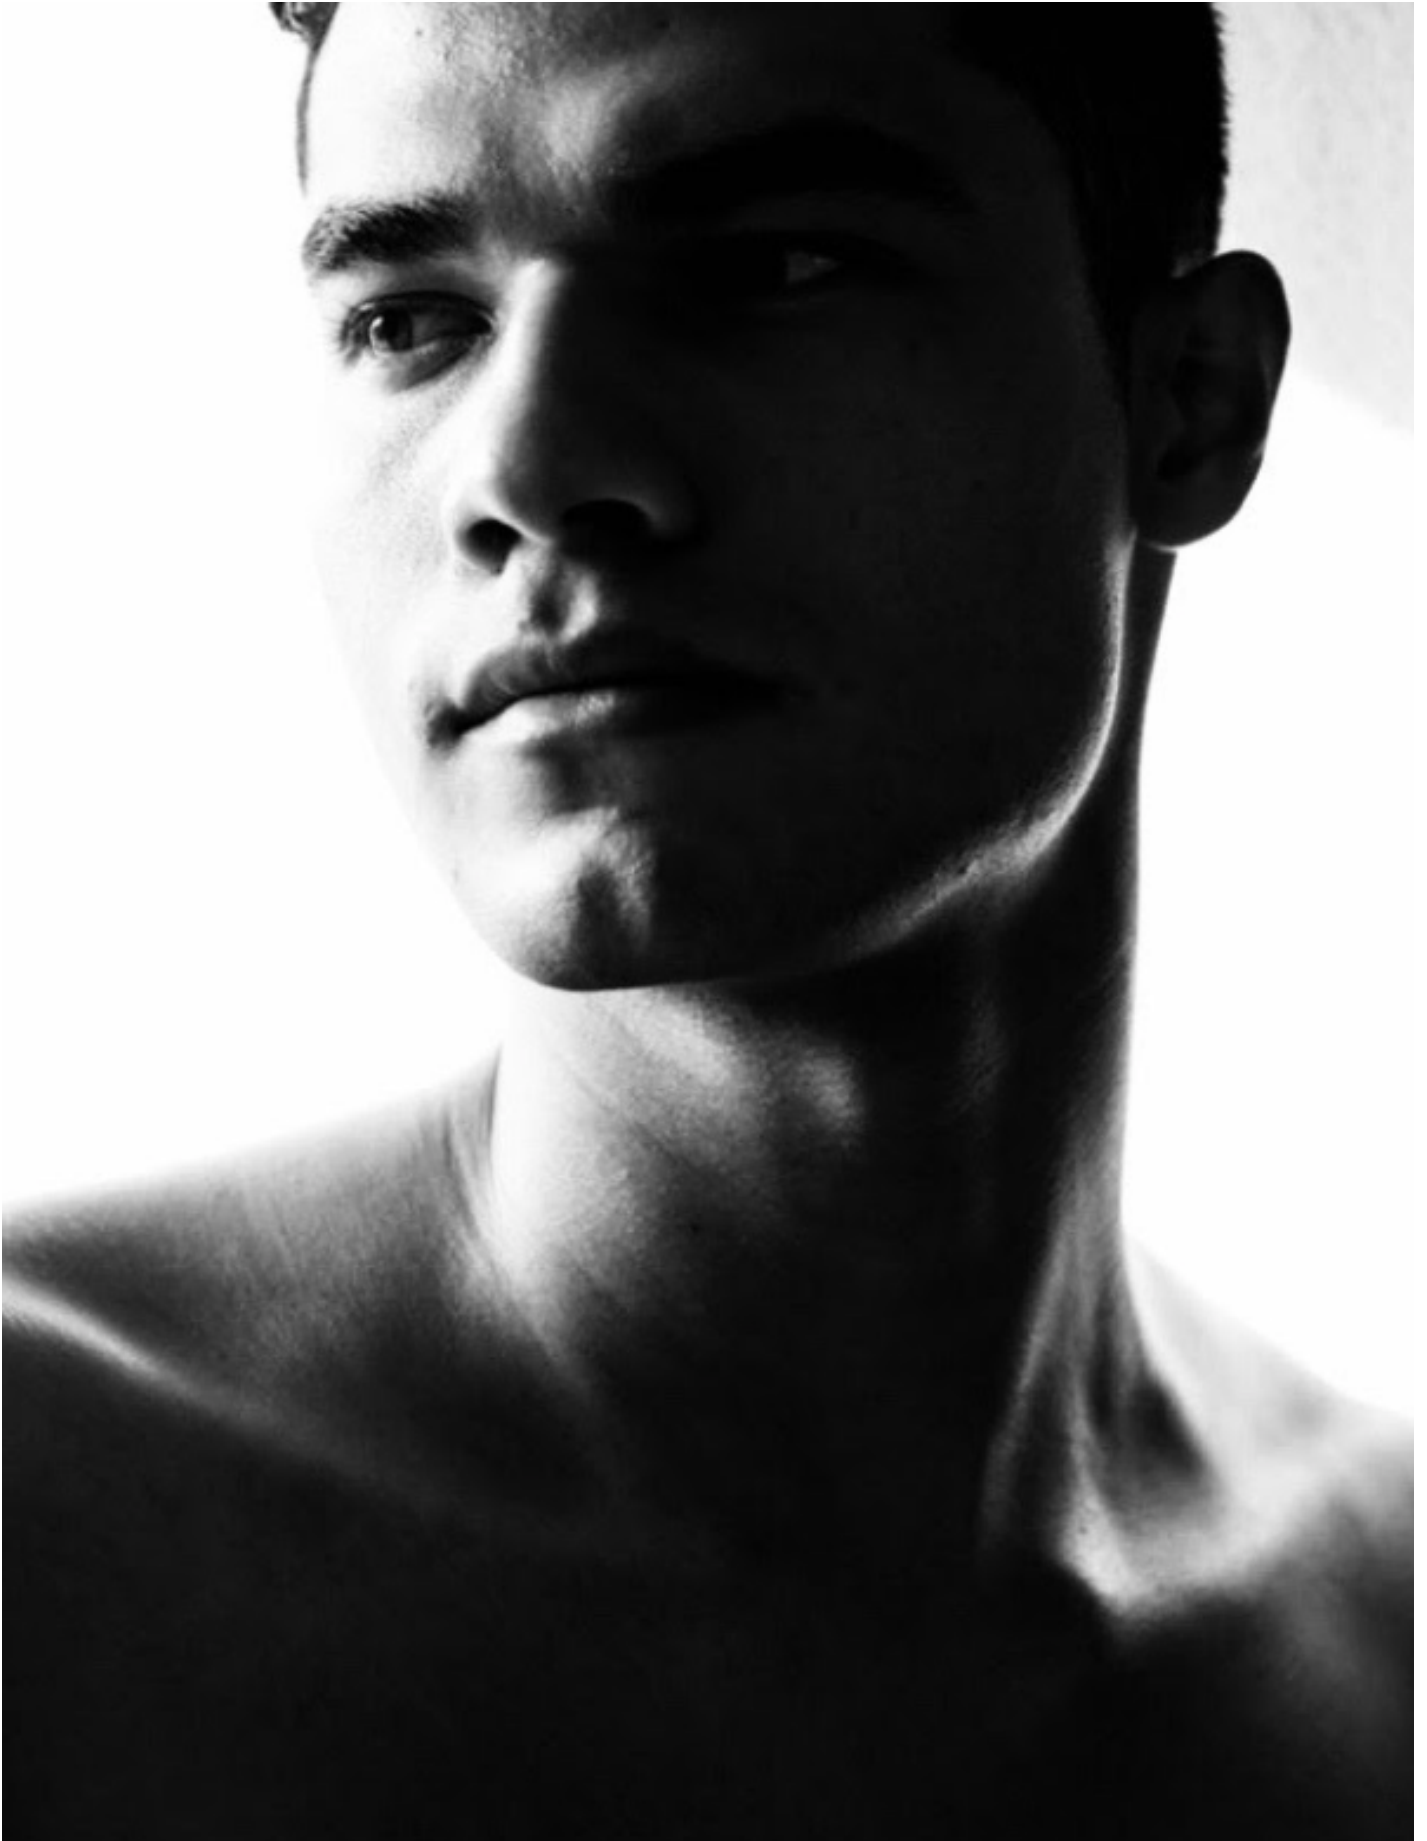

DAMAN

SEBASTIAN VILLEGAS

HEIGHT: 185 CHEST: 94 WAIST: 76 HAIR: D.BROWN EYES: BROWN SUIT: 48 SHOES: 43

DAMAN

SEBASTIAN VILLEGAS

HEIGHT: 185 CHEST: 94 WAIST: 76 HAIR: D.BROWN EYES: BROWN SUIT: 48 SHOES: 43

DAMAN

SEBASTIAN VILLEGAS

HEIGHT: 185 CHEST: 94 WAIST: 76 HAIR: D.BROWN EYES: BROWN SUIT: 48 SHOES: 43

DAMAN

SEBASTIAN VILLEGAS

HEIGHT: 185 CHEST: 94 WAIST: 76 HAIR: D.BROWN EYES: BROWN SUIT: 48 SHOES: 43

DAMAN

FALL WINTER 2021

**HOODIES.**

---

SHOP ALL

SEBASTIAN VILLEGAS

HEIGHT: 185 CHEST: 94 WAIST: 76 HAIR: D.BROWN EYES: BROWN SUIT: 48 SHOES: 43

DAMAN

SEBASTIAN VILLEGAS

HEIGHT: 185 CHEST: 94 WAIST: 76 HAIR: D.BROWN EYES: BROWN SUIT: 48 SHOES: 43