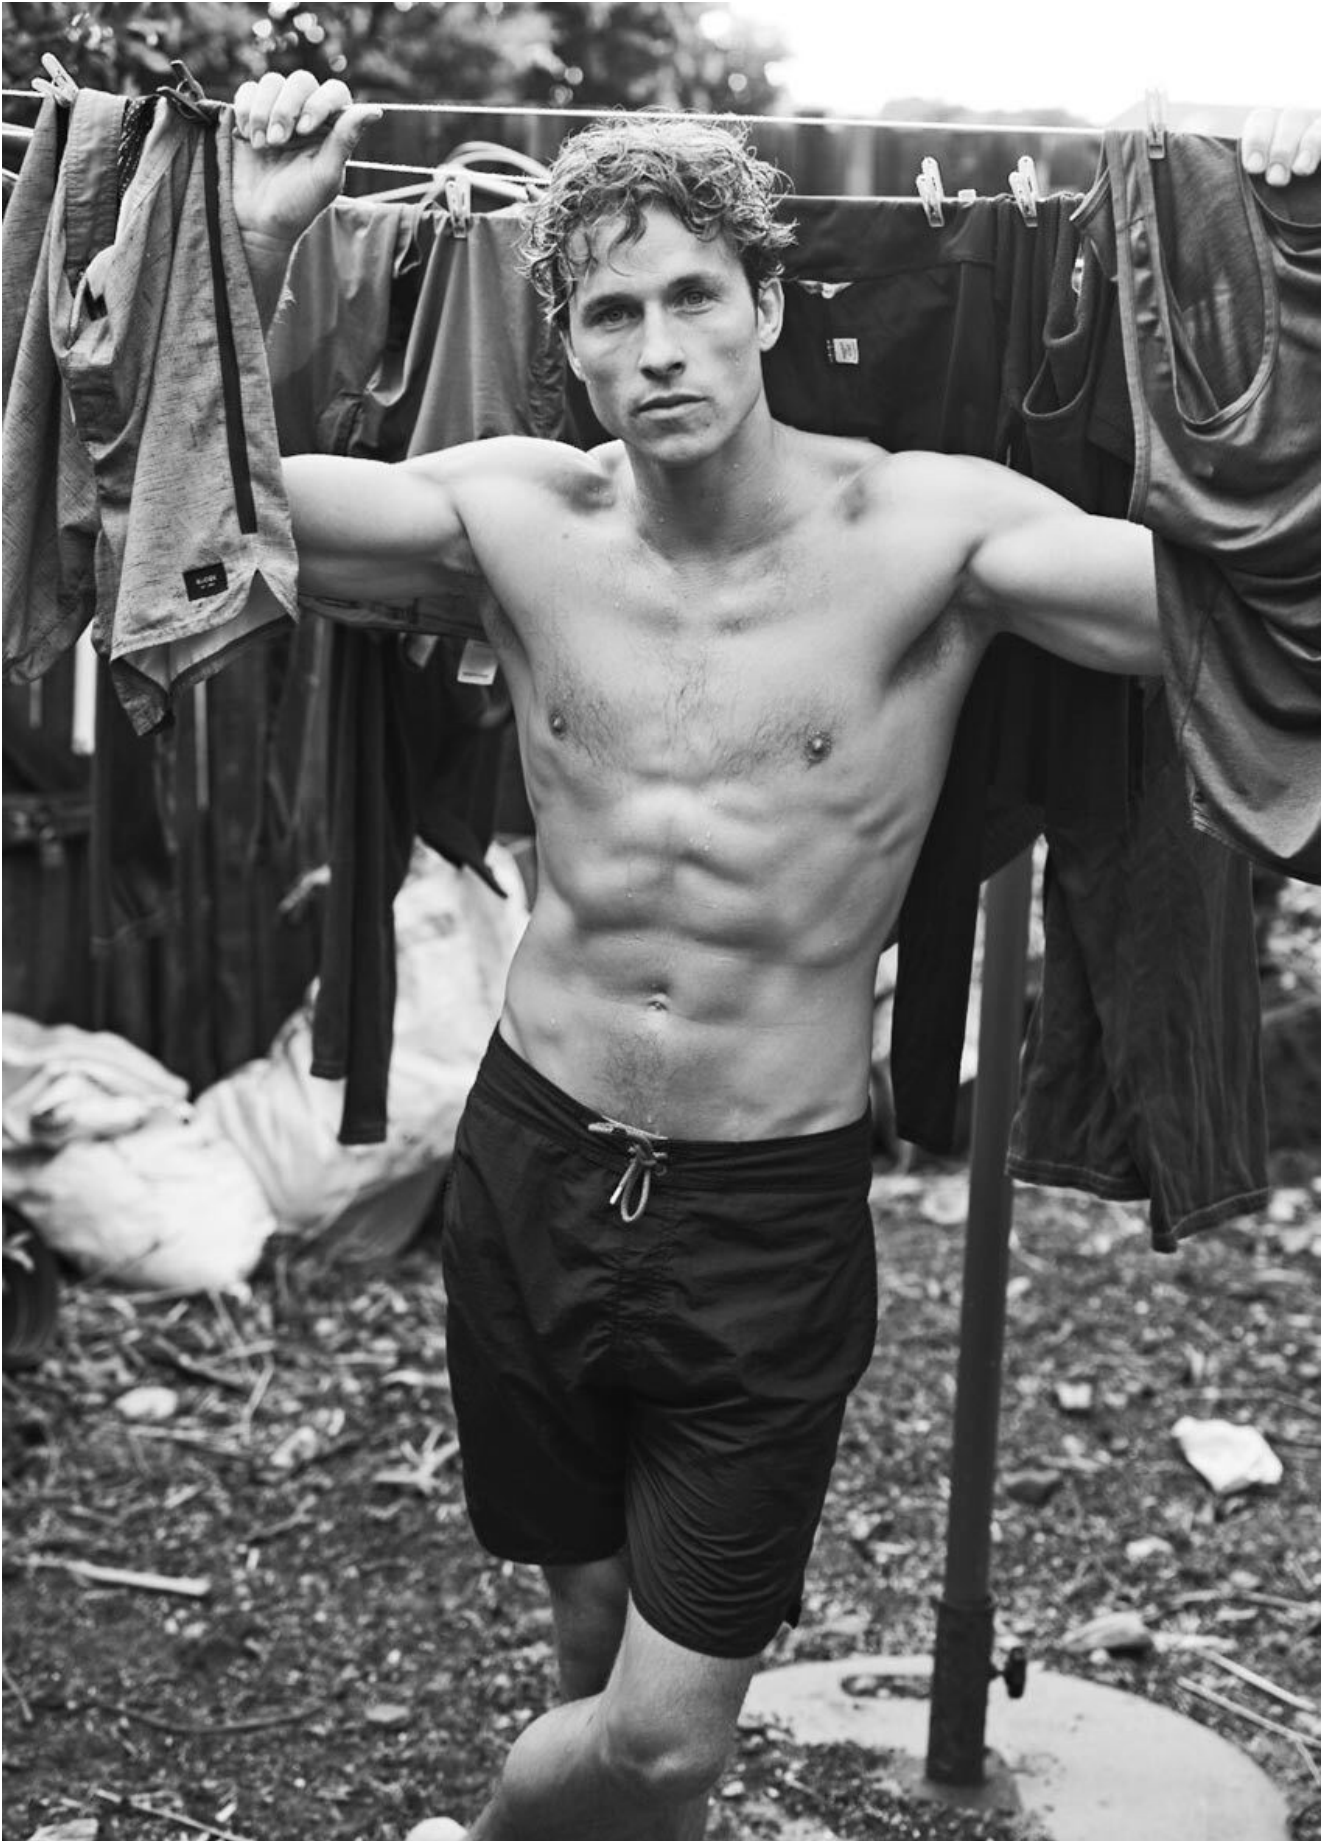

SEBASTIAN SIMONS

DAMAN

HEIGHT: 188 CHEST: 101 WAIST: 80 HAIR: LIGHT BROWN EYES: BLUE SUIT: 40R SHOES: 44-45