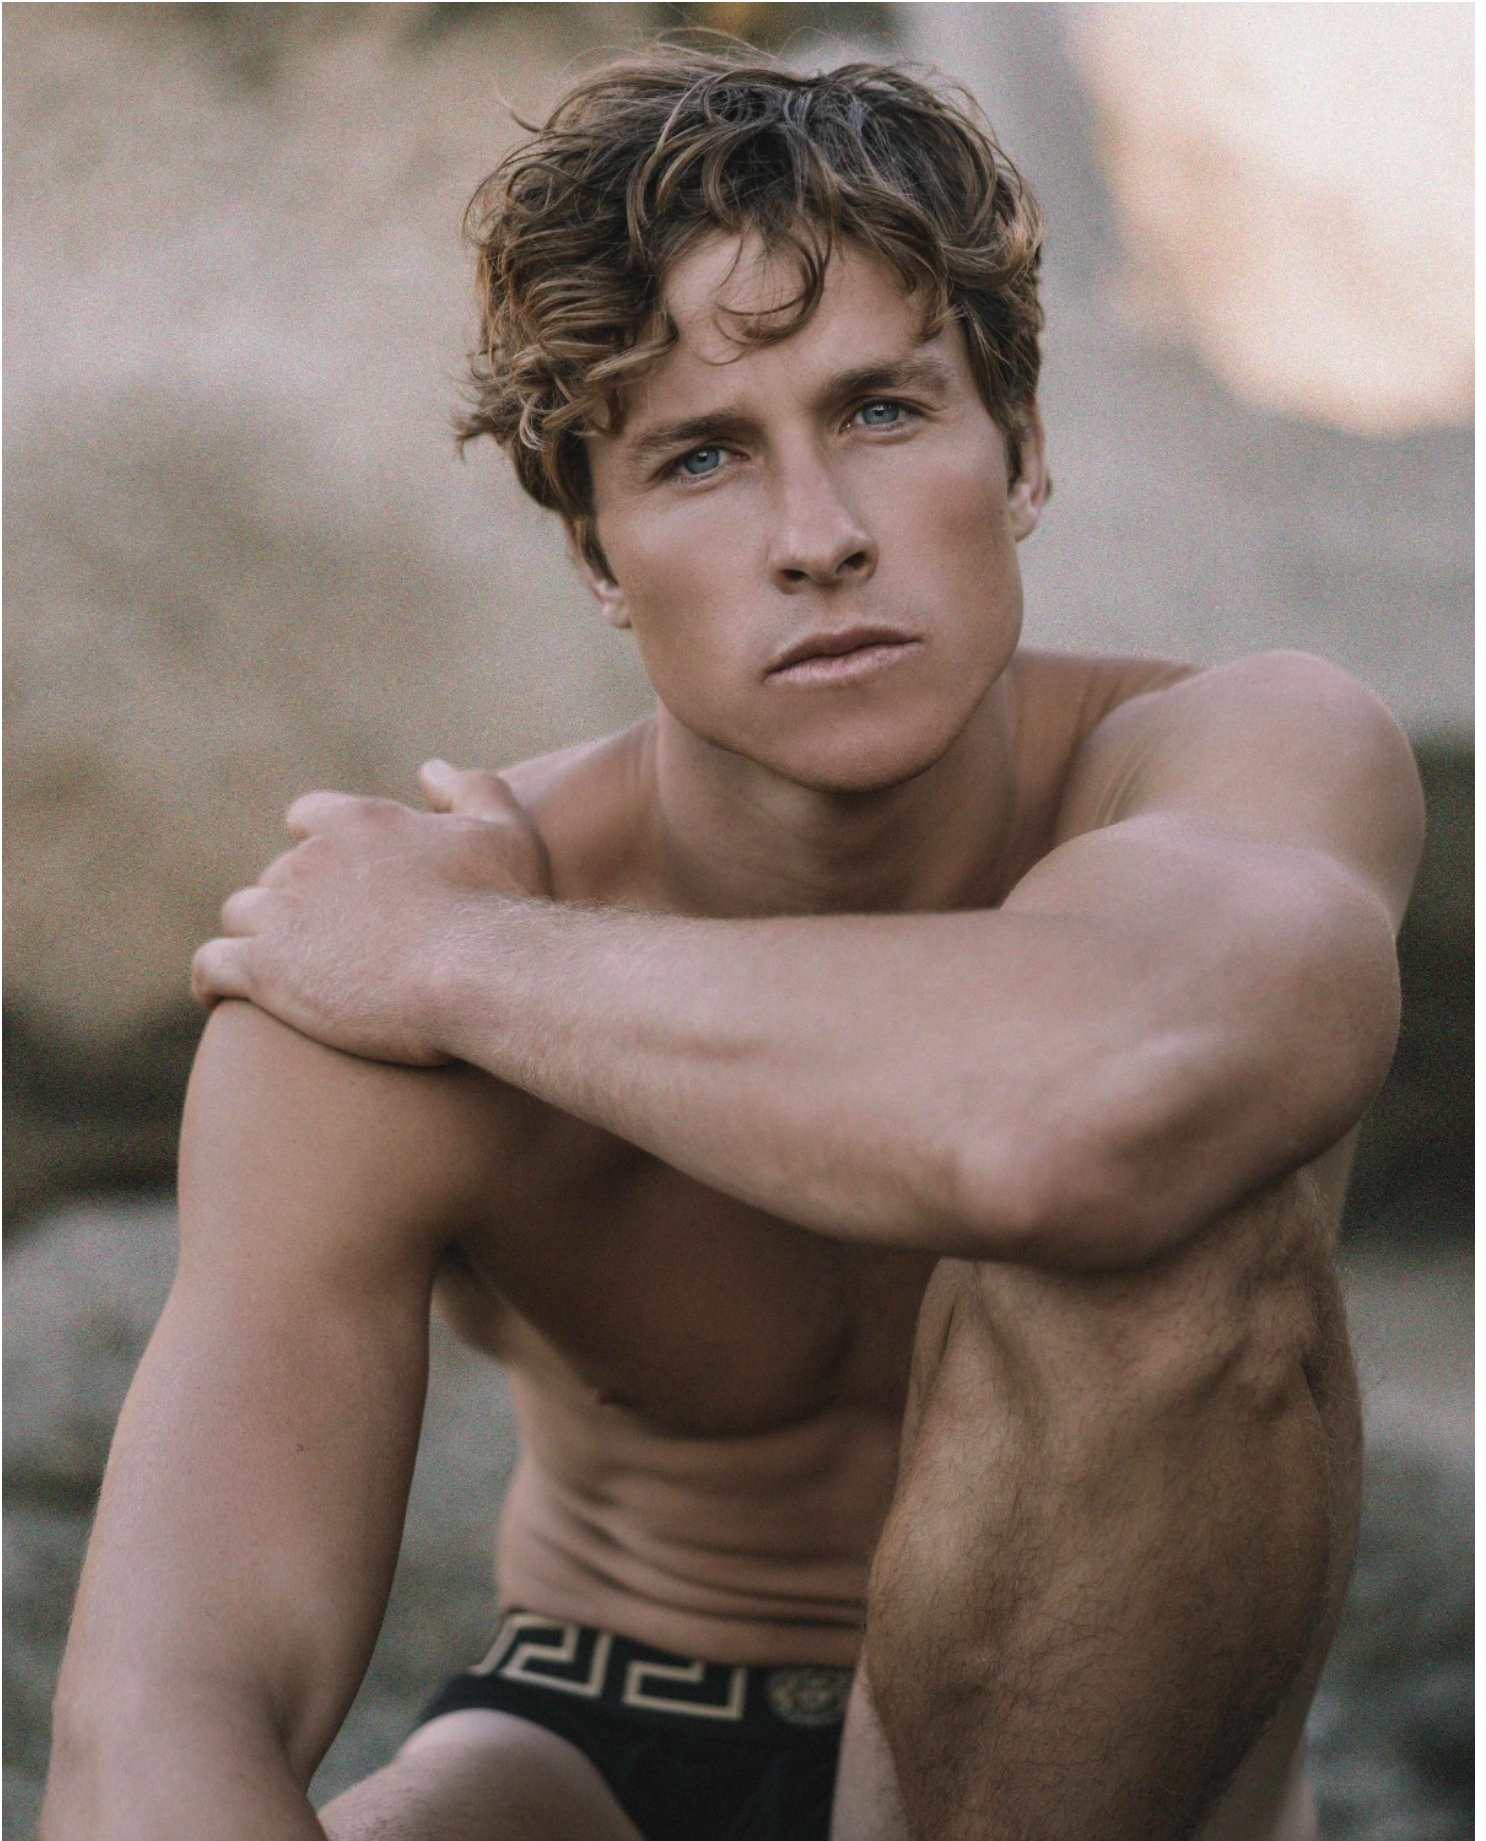

SEBASTIAN SIMONS

DAMAN

HEIGHT: 188 CHEST: 101 WAIST: 80 HAIR: LIGHT BROWN EYES: BLUE SUIT: 40R SHOES: 44-45