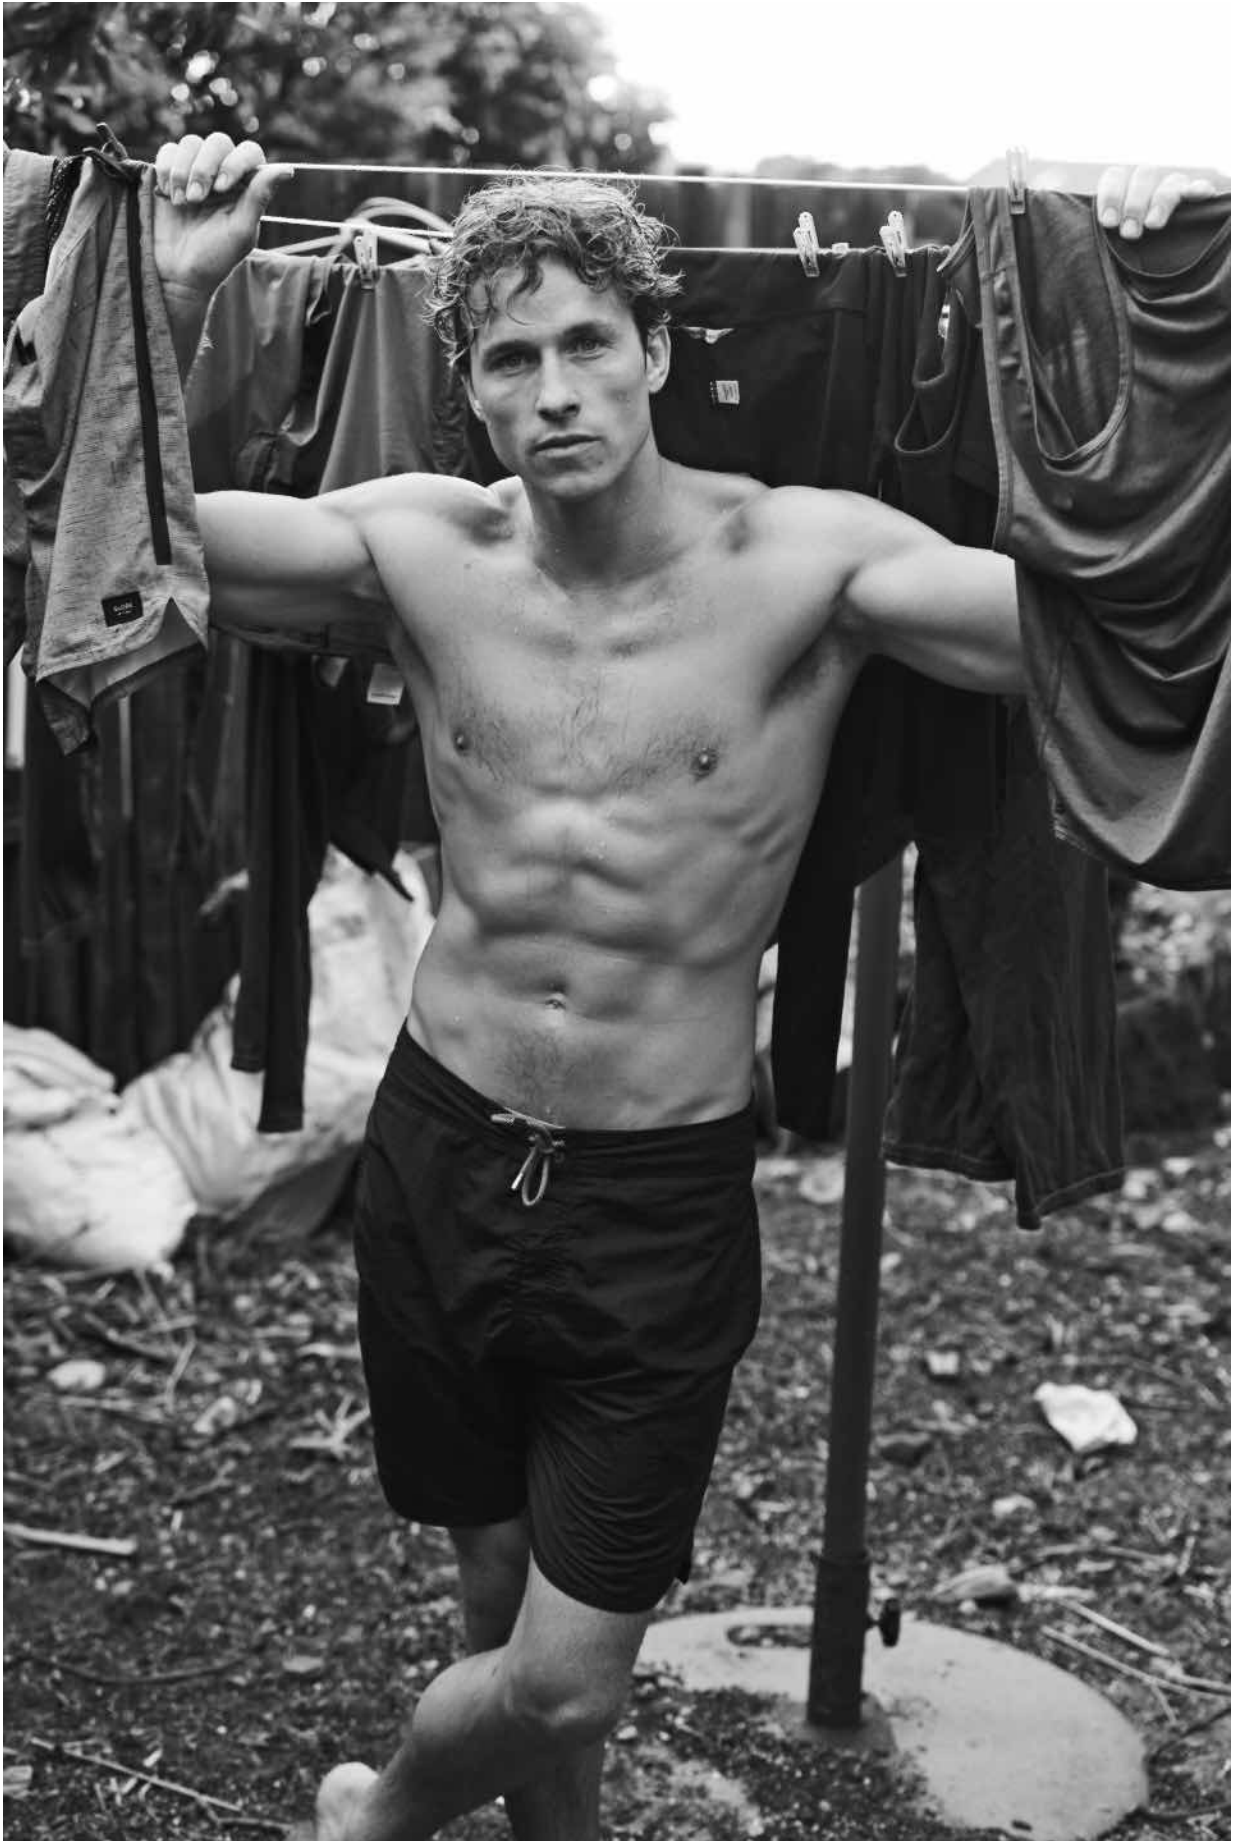

DAMAN

SEBASTIAN SIMONS

HEIGHT: 188 CHEST: 101 WAIST: 80 HAIR: LIGHT BROWN EYES: BLUE SUIT: 50 SHOES: 44-45