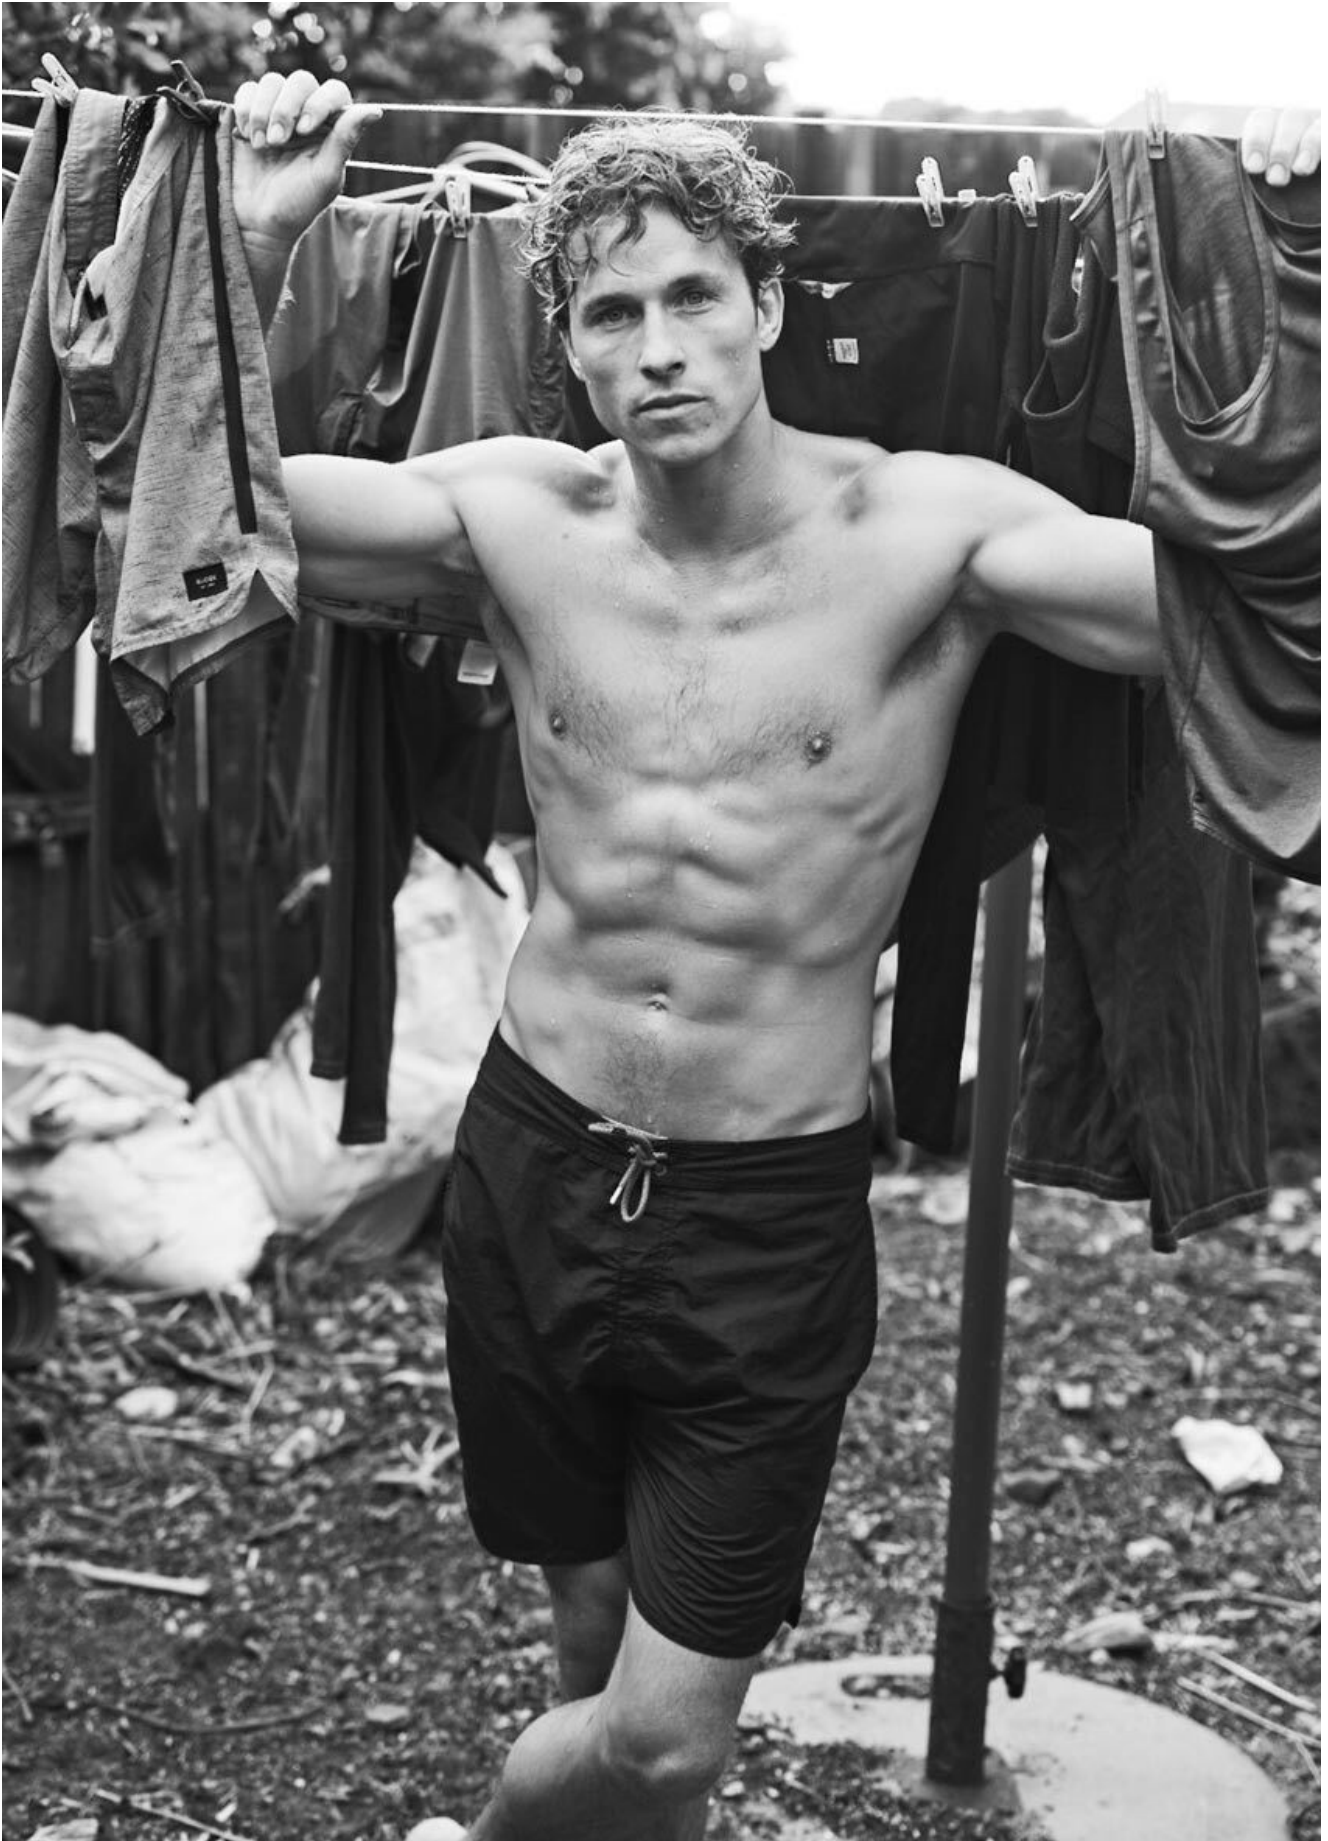

SEBASTIAN SIMONS

DAMAN

HEIGHT: 188 CHEST: 101 WAIST: 80 HAIR: LIGHT BROWN EYES: BLUE SUIT: 50 SHOES: 44-45