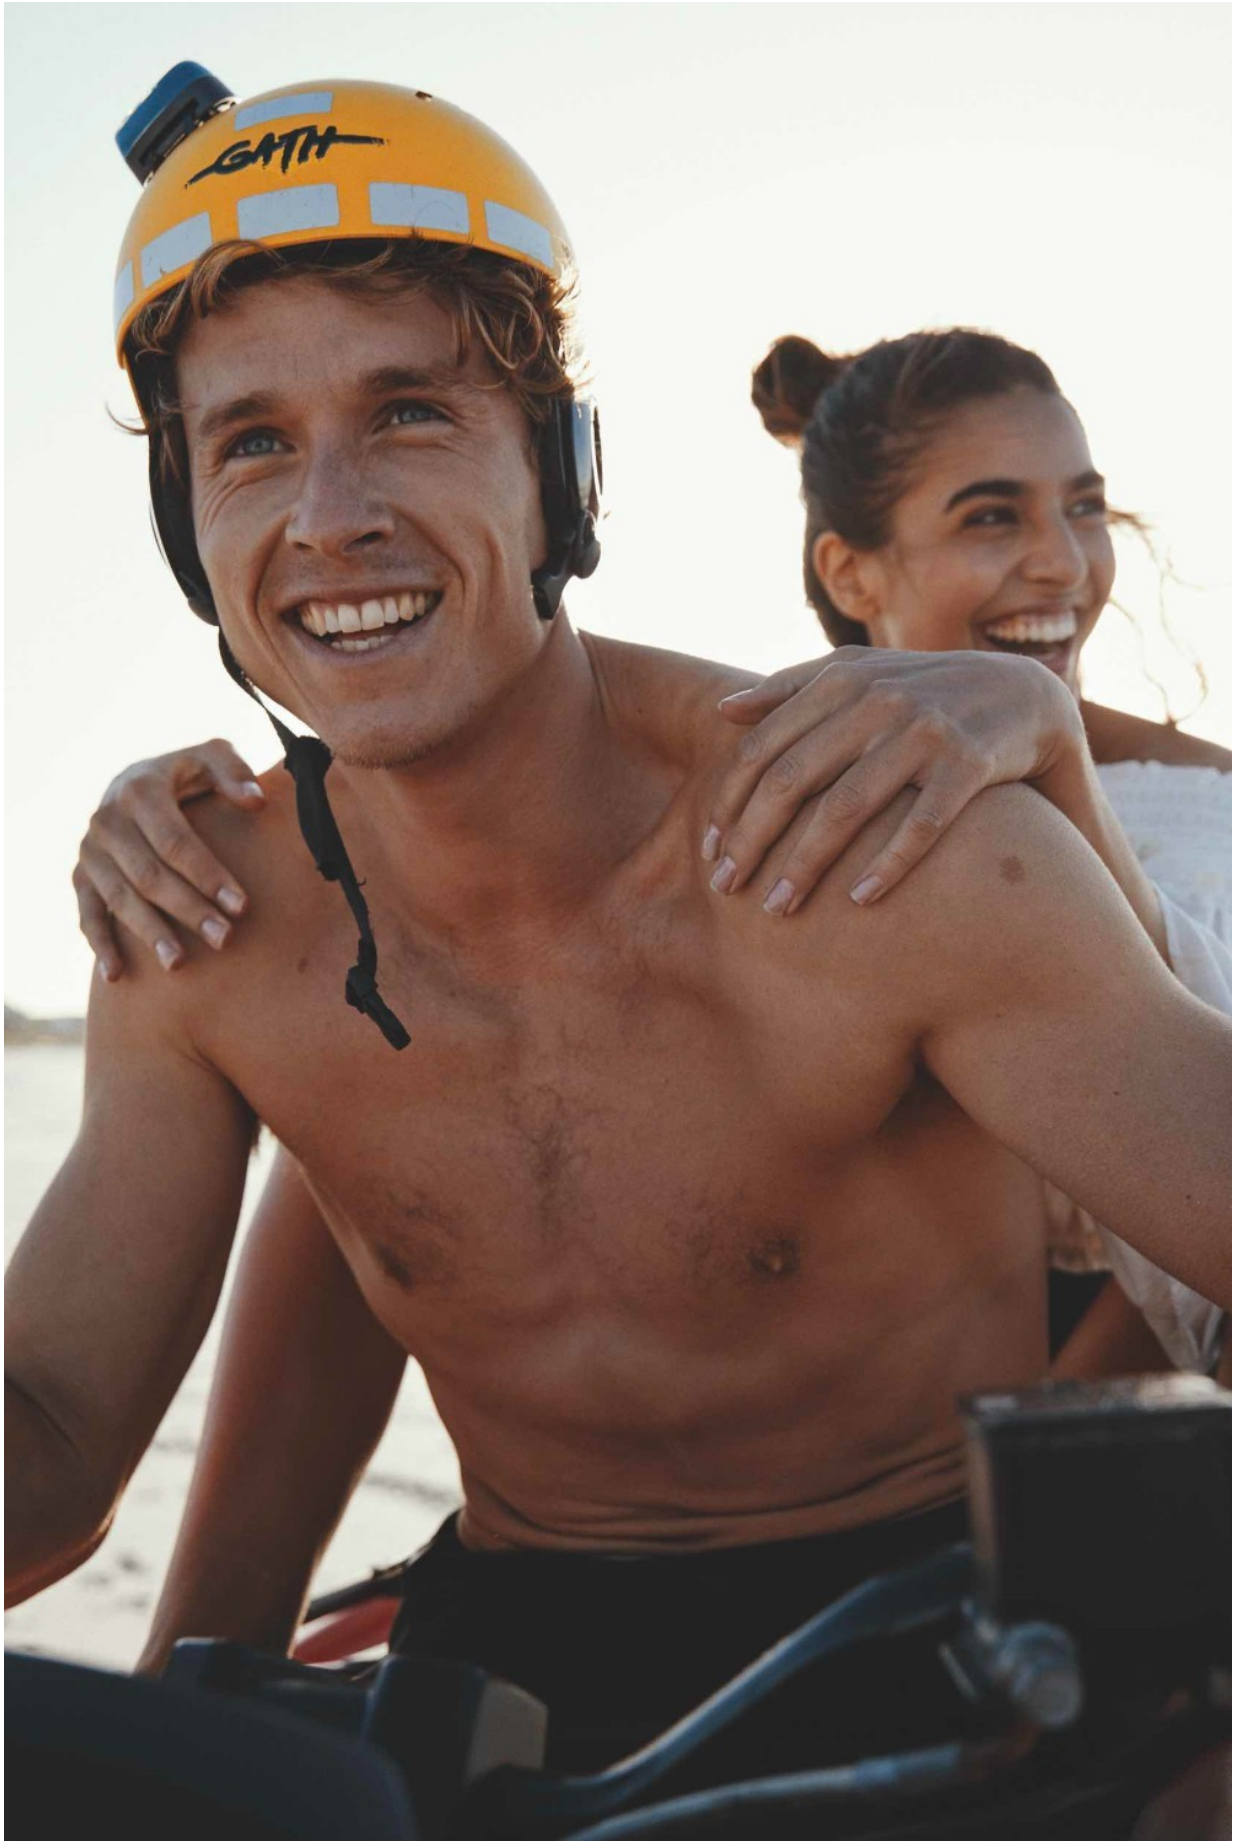

DAMAN

HEIGHT: 188 CHEST: 101 WAIST: 80 HAIR: LIGHT BROWN EYES: BLUE SUIT: 40R SHOES: 44-45