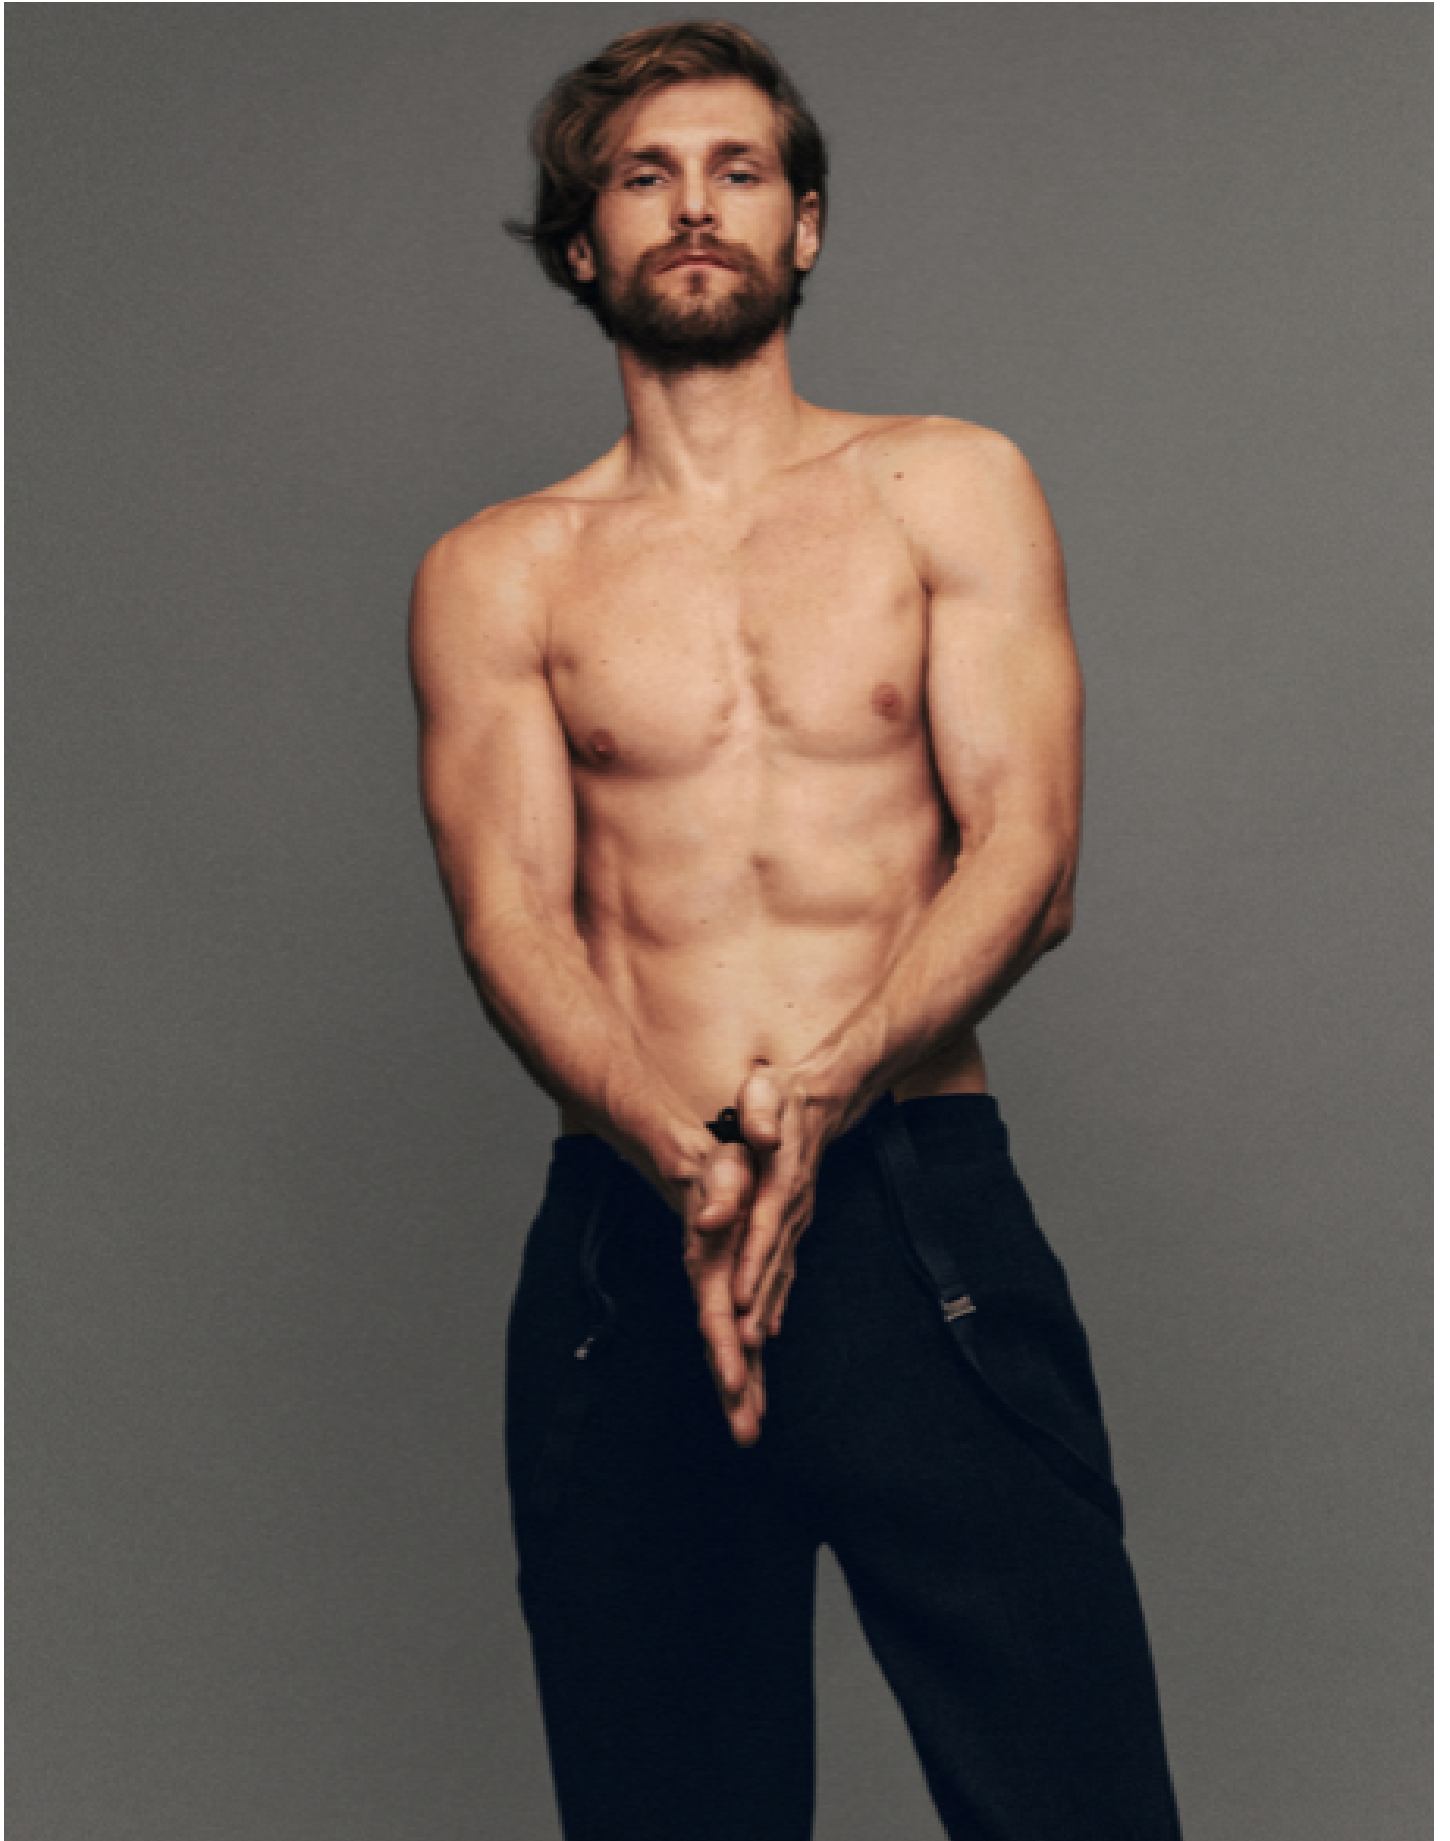

DAMAN

HEIGHT: 189 CHEST: 100 WAIST: 78 HAIR: STRAWBERRY BLOND EYES: BLUE-GREY SUIT: 48-50 SHOES: 44.5