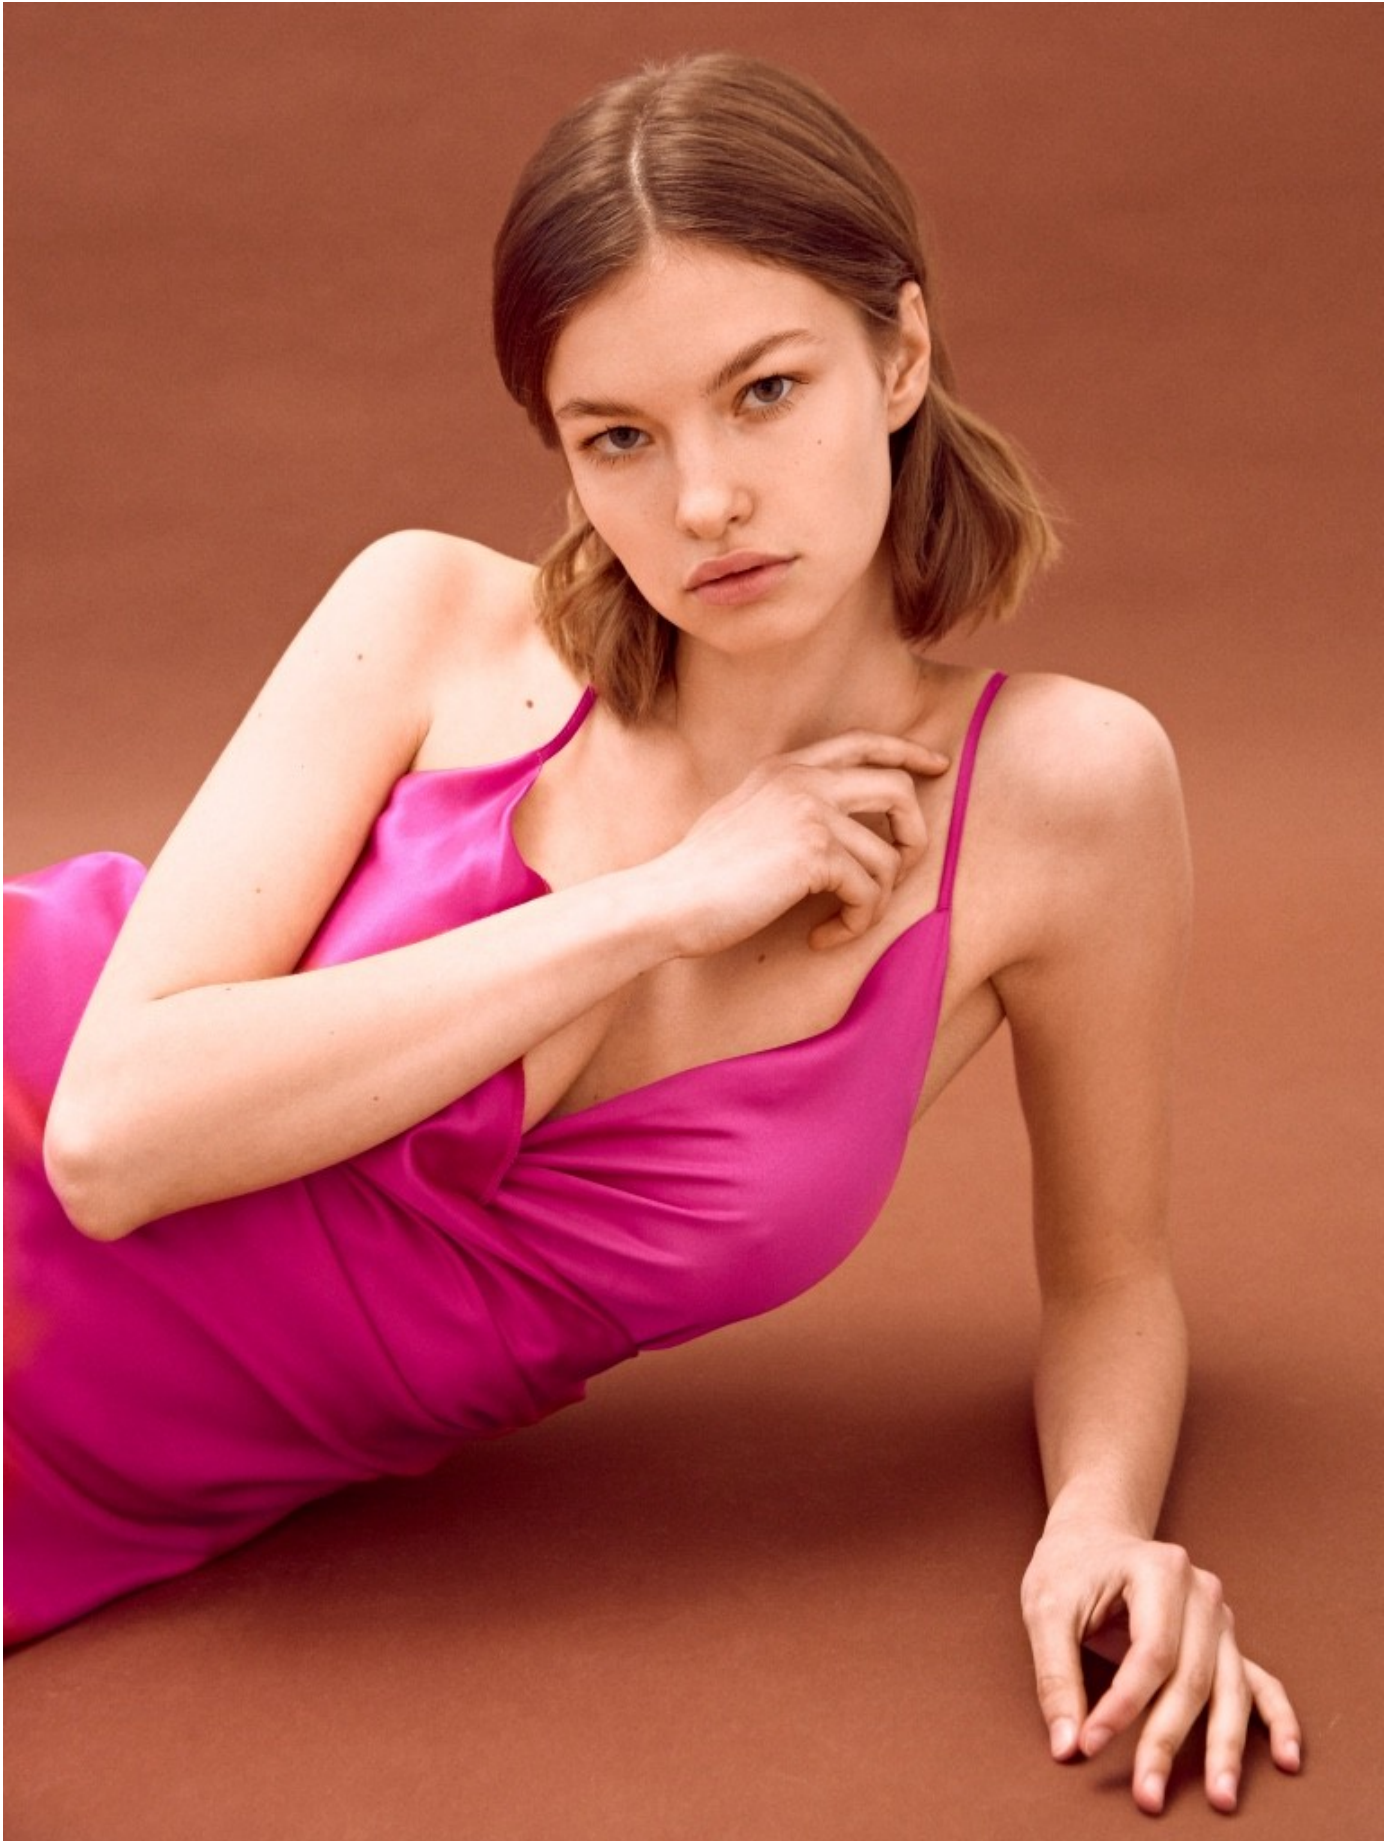

DAMAN

SANYA

HEIGHT: 173 CHEST: 84 WAIST: 60 HAIR: L.BROWN EYES: GREEN SUIT: SHOES: 37