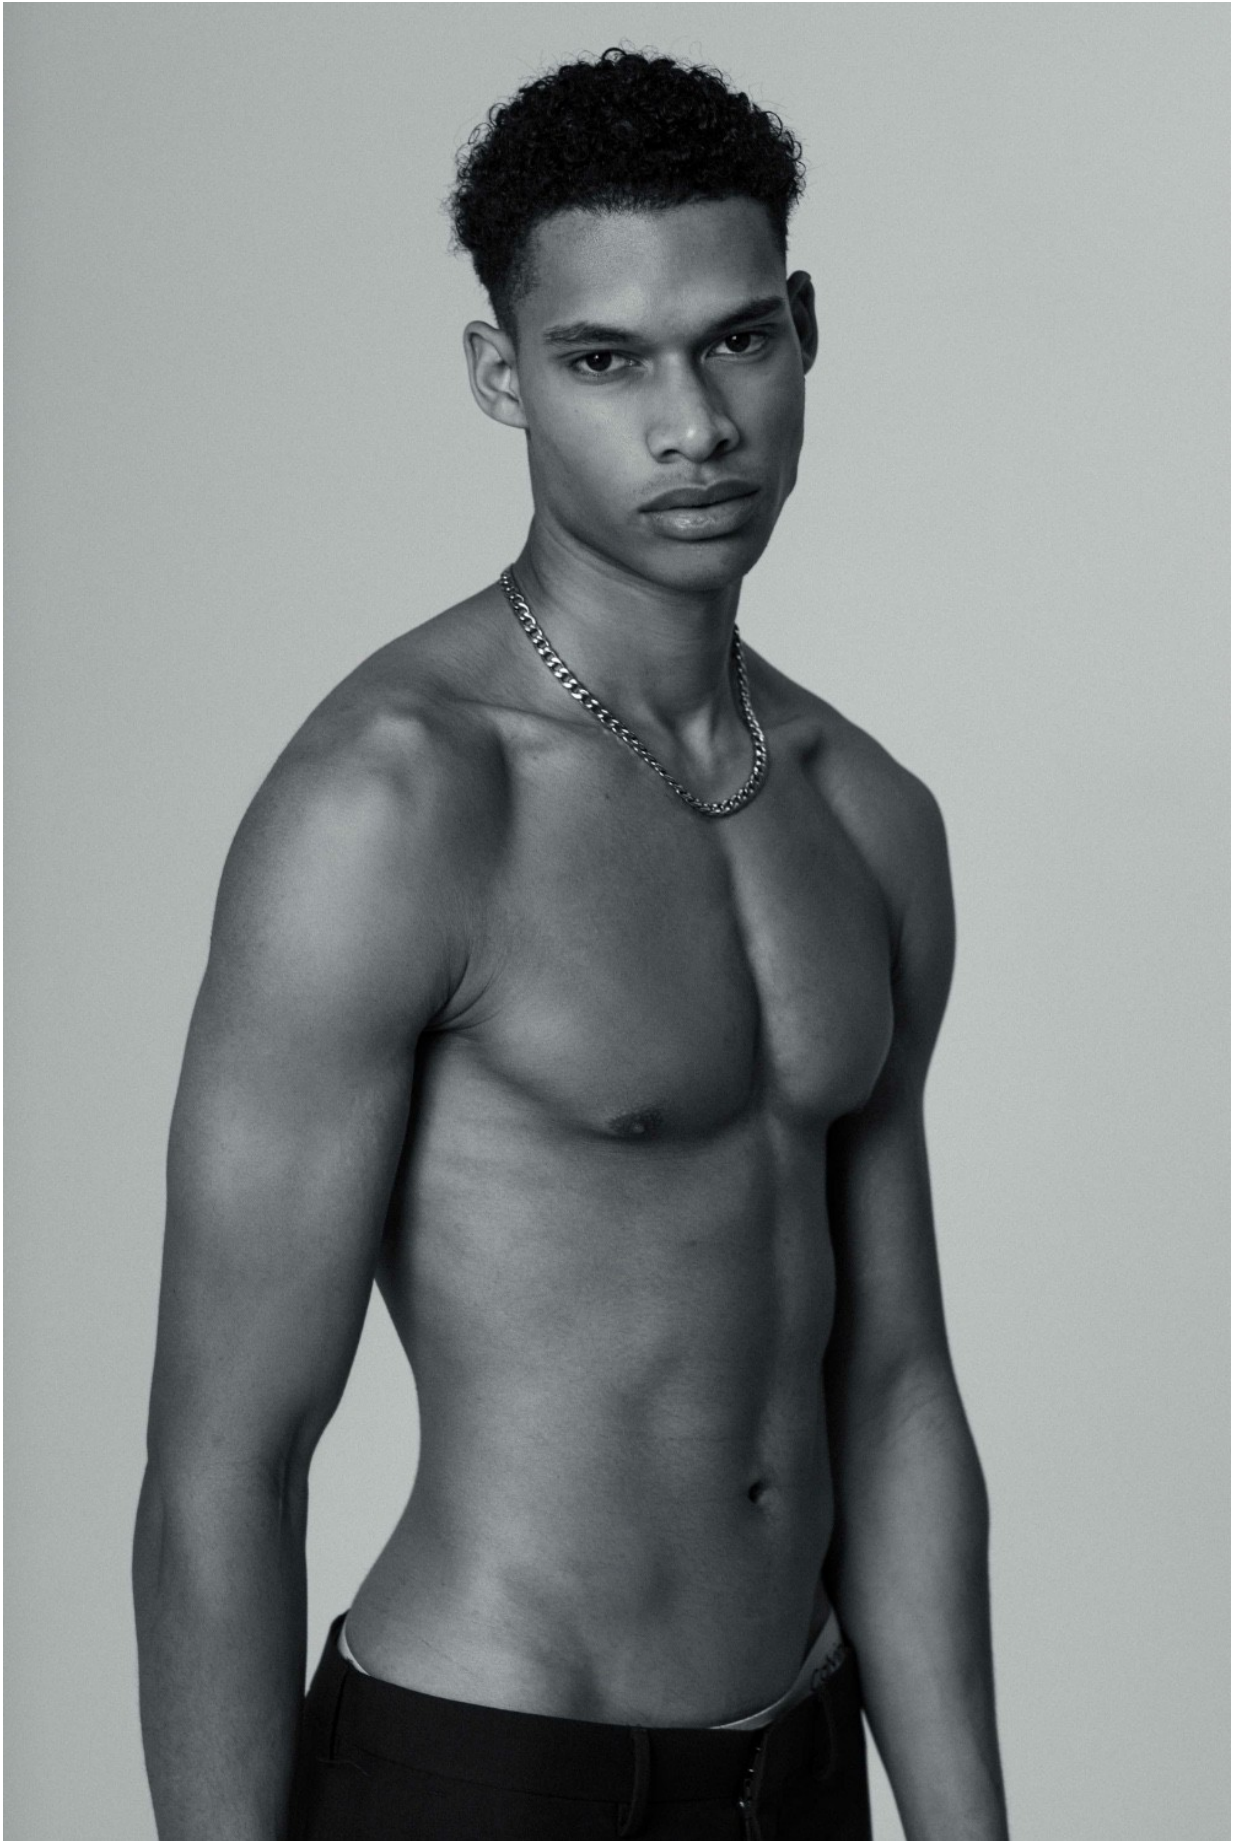

ROMEO EKWUNOH

DAMAN

HEIGHT: 190 CHEST: 97 WAIST: 72 HAIR: BROWN EYES: BROWN SUIT: SHOES: 44