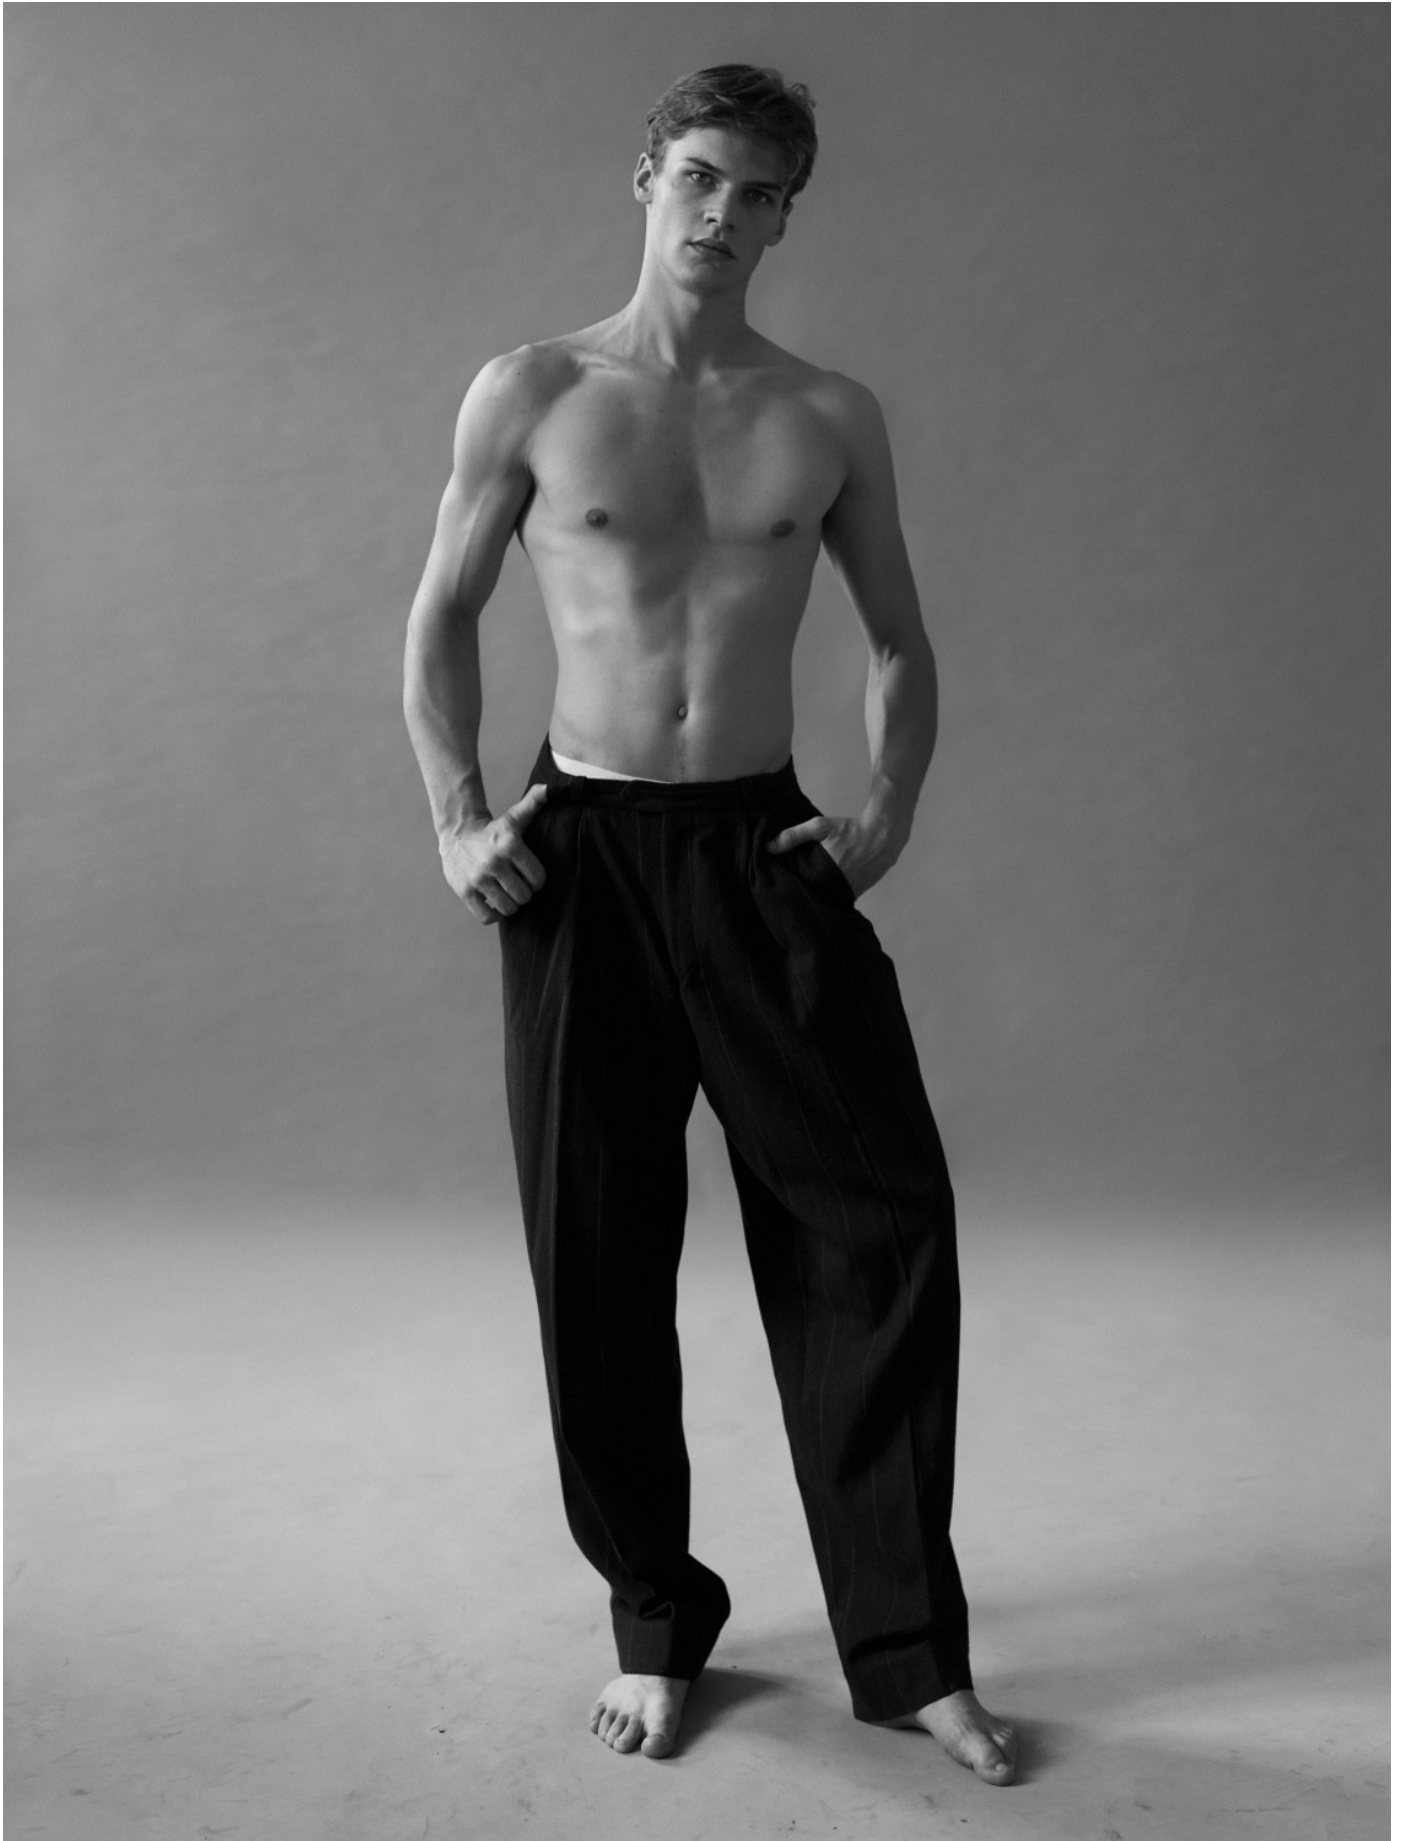

DAMAN

ROMAN PLUHOVYI

HEIGHT: 185 CHEST: 97 WAIST: 76 HAIR: D.BLOND EYES: GREEN SUIT: 48 SHOES: 43

DAMAN

ROMAN PLUHOVYI

HEIGHT: 185 CHEST: 97 WAIST: 76 HAIR: D.BLOND EYES: GREEN SUIT: 48 SHOES: 43

DAMAN

ROMAN PLUHOVYI

HEIGHT: 185 CHEST: 97 WAIST: 76 HAIR: D.BLOND EYES: GREEN SUIT: 48 SHOES: 43

DAMAN

ROMAN PLUHOVYI

HEIGHT: 185 CHEST: 97 WAIST: 76 HAIR: D.BLOND EYES: GREEN SUIT: 48 SHOES: 43

DAMAN

ROMAN PLUHOVYI

HEIGHT: 185 CHEST: 97 WAIST: 76 HAIR: D.BLOND EYES: GREEN SUIT: 48 SHOES: 43