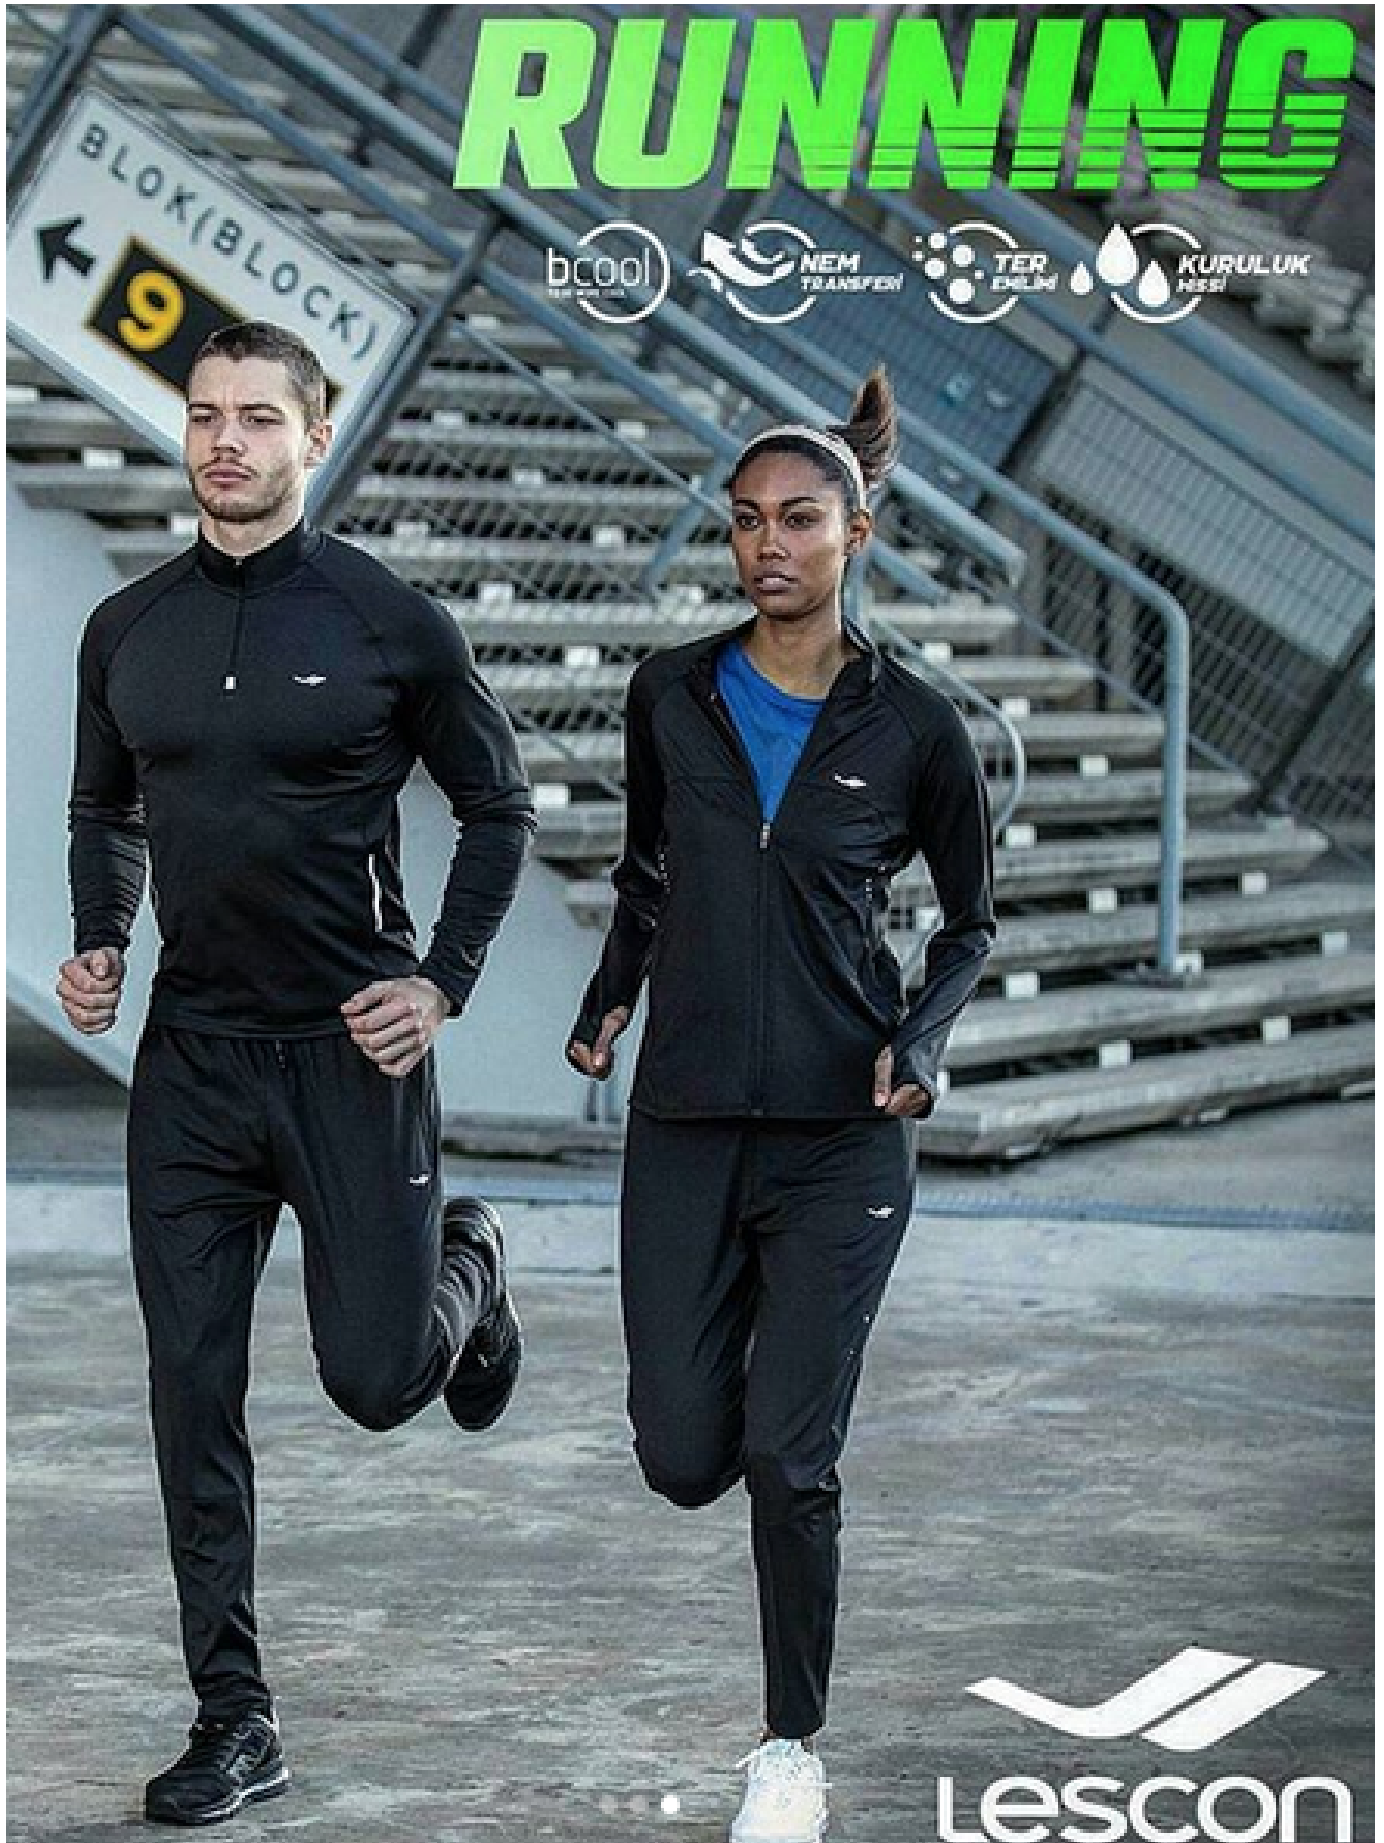

DAMAN

ROMAN HEIN

HEIGHT: 190 CHEST: 100 WAIST: 80 HAIR: BLOND EYES: GREEN SUIT: 50 SHOES: 43