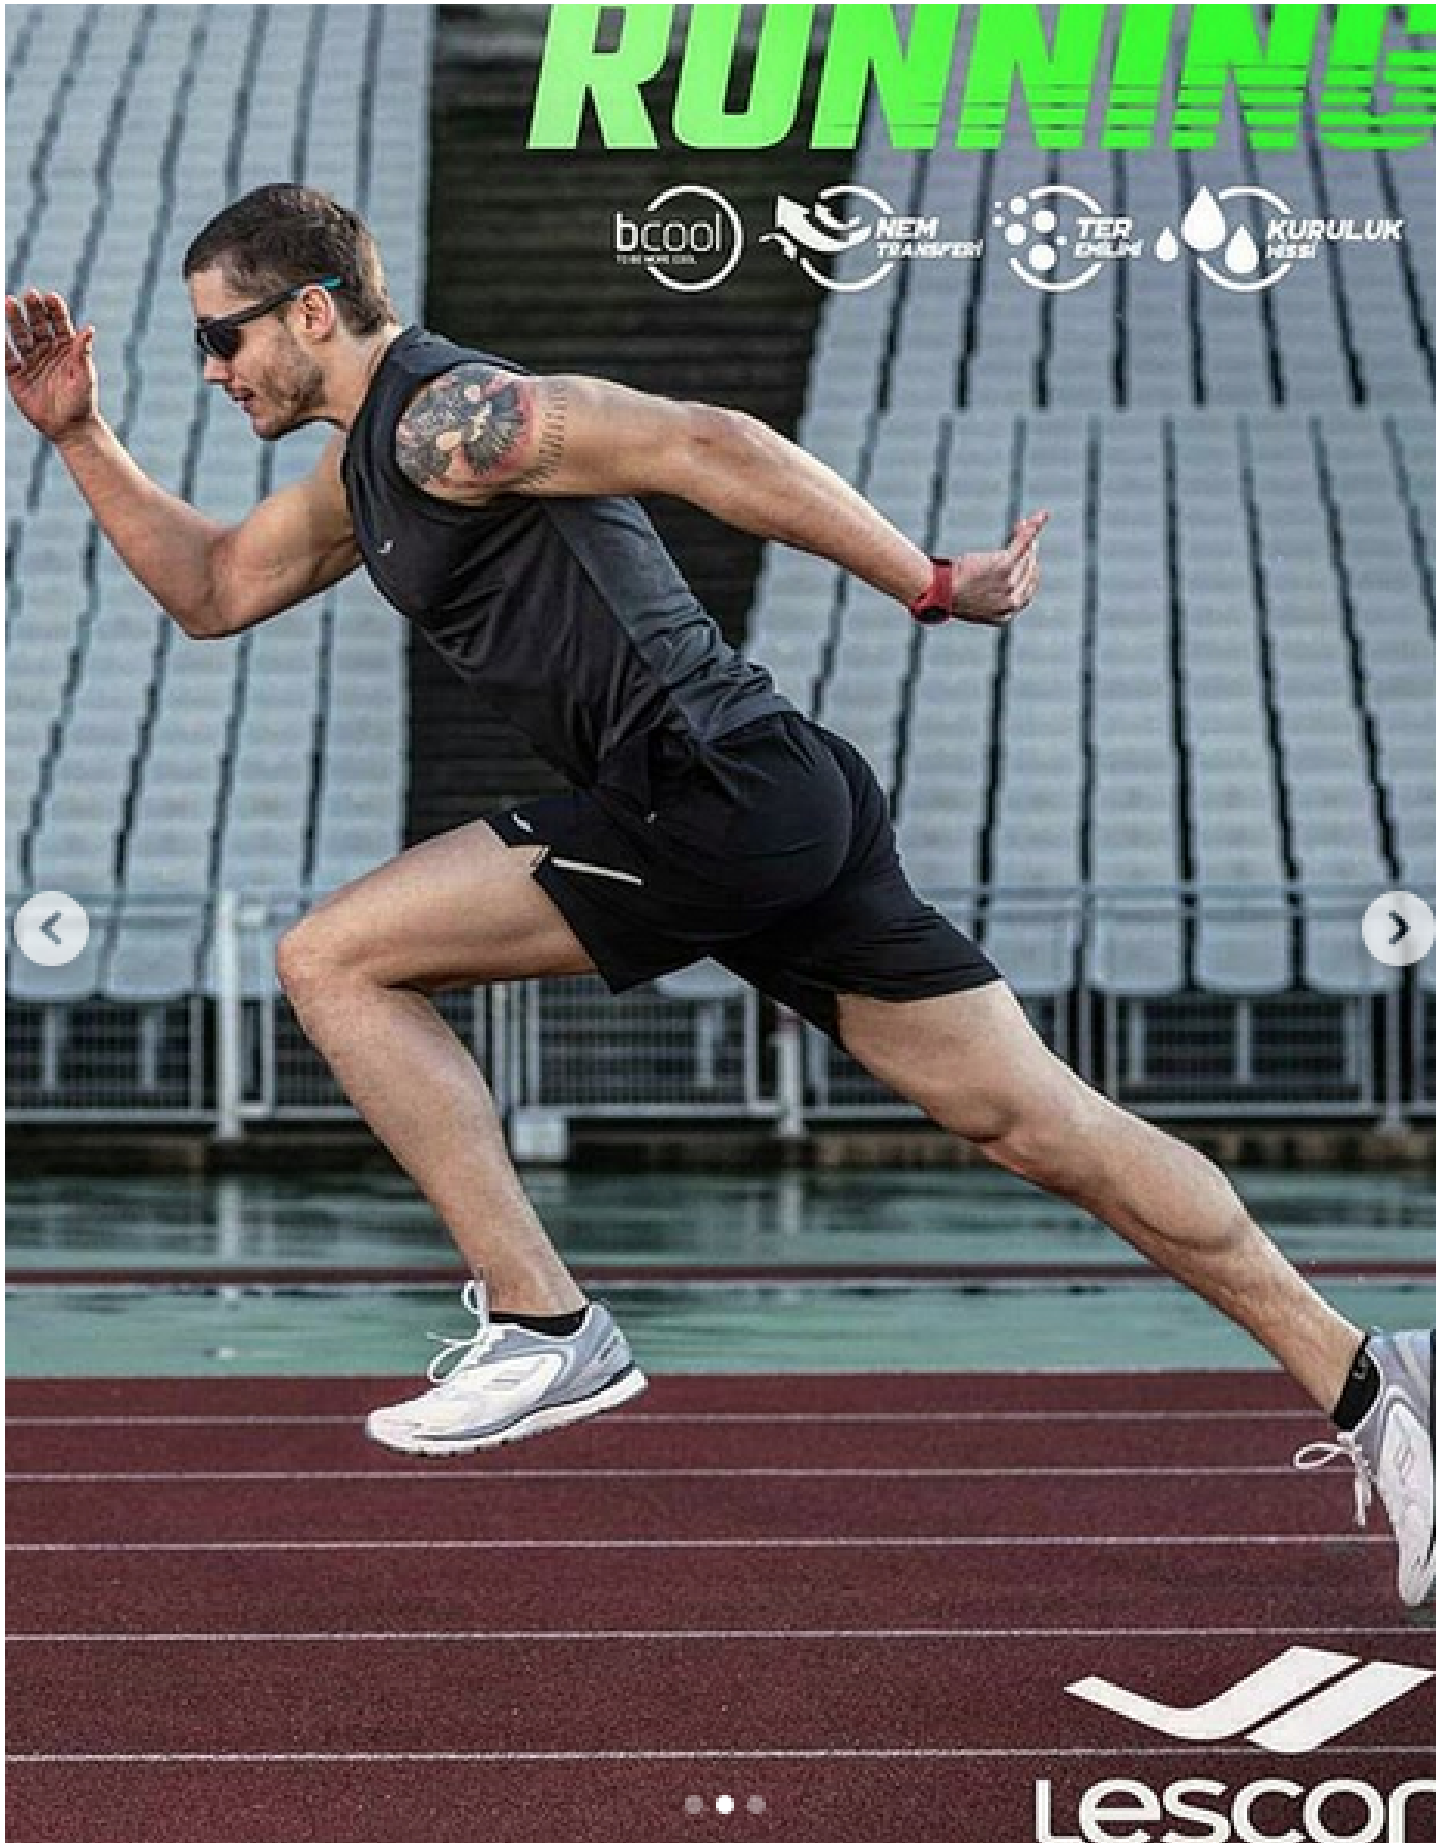

DAMAN

ROMAN HEIN

HEIGHT: 190 CHEST: 100 WAIST: 80 HAIR: BLOND EYES: GREEN SUIT: 50 SHOES: 43