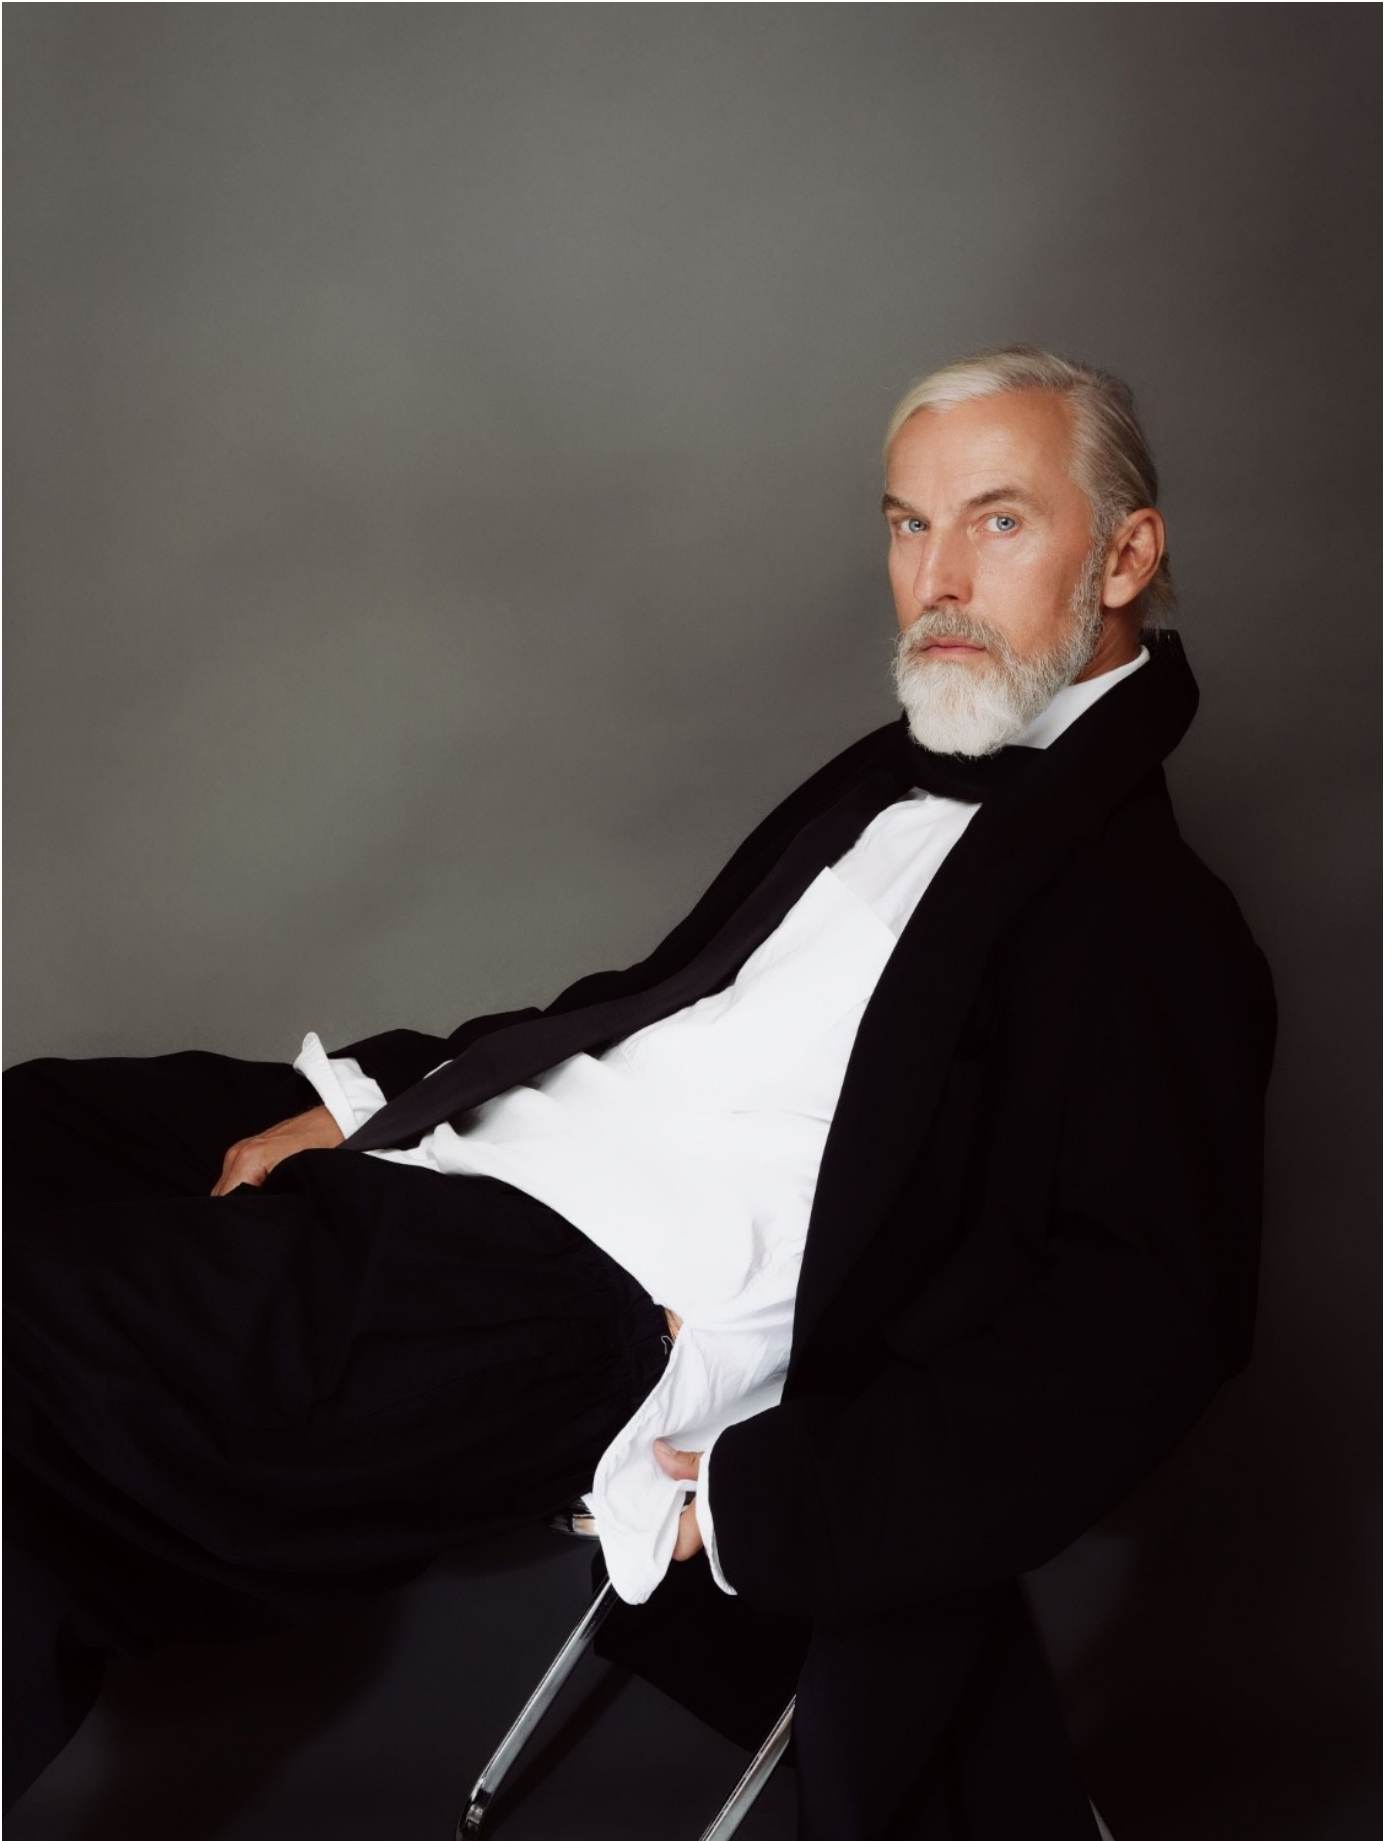

ROBERT KUPISZ

DAMAN

HEIGHT: 188 CHEST: 102 WAIST: 85 HAIR: GREY EYES: BLUE SUIT: 50 SHOES: 44