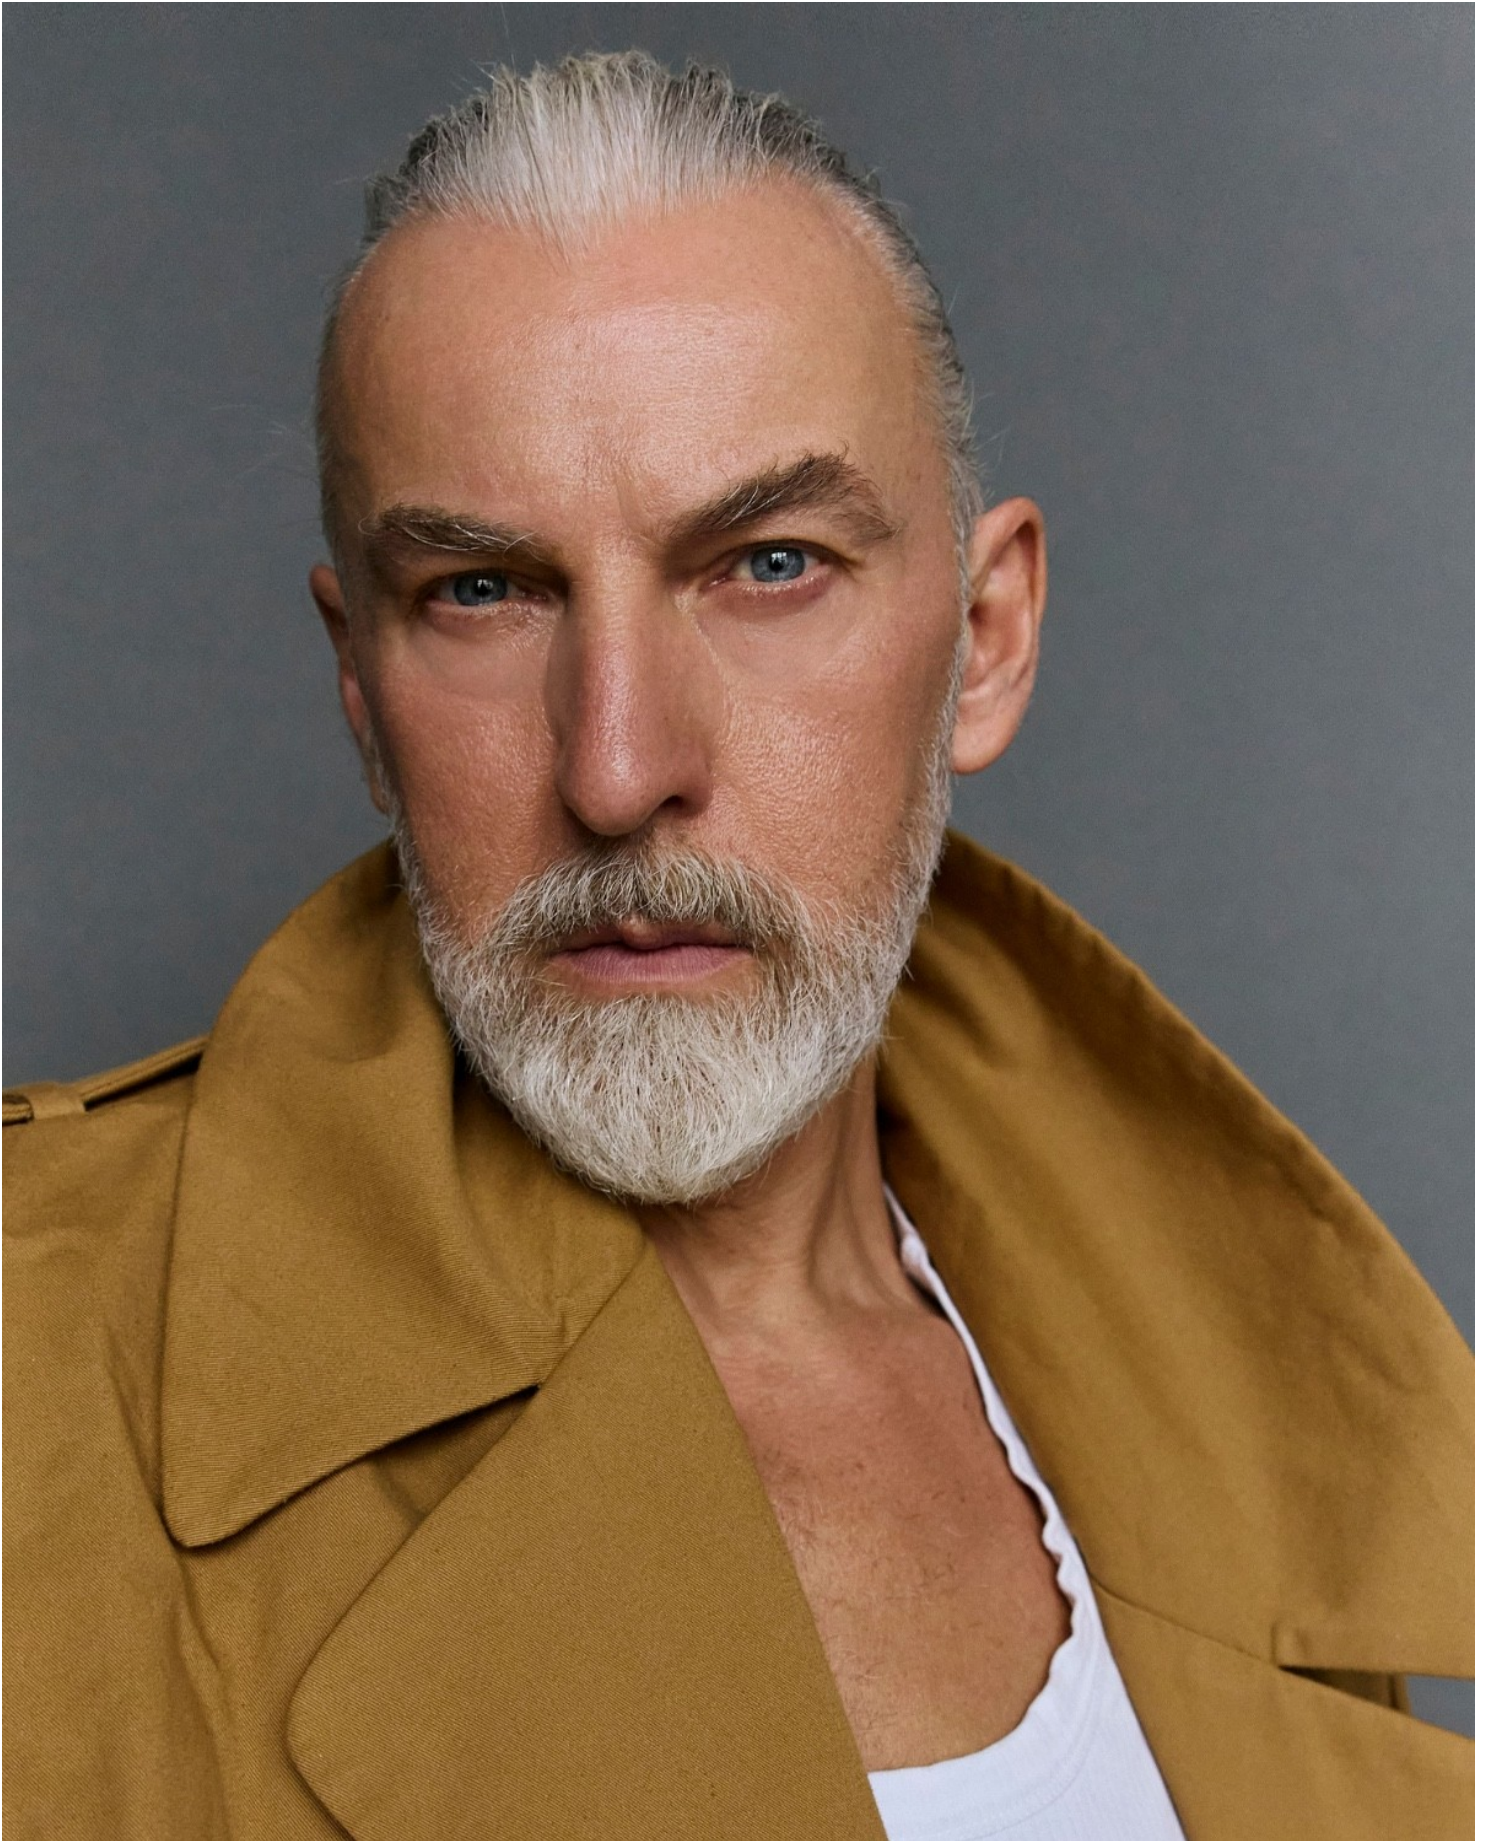

HEIGHT: 188 CHEST: 102 WAIST: 85 HAIR: GREY EYES: BLUE SUIT: 50 SHOES: 44

DAMAN

ROBERT KUPISZ

HEIGHT: 188 CHEST: 102 WAIST: 85 HAIR: GREY EYES: BLUE SUIT: 50 SHOES: 44

DAMAN

ROBERT KUPISZ

HEIGHT: 188 CHEST: 102 WAIST: 85 HAIR: GREY EYES: BLUE SUIT: 50 SHOES: 44

DAMAN

ROBERT KUPISZ

HEIGHT: 188 CHEST: 102 WAIST: 85 HAIR: GREY EYES: BLUE SUIT: 50 SHOES: 44

DAMAN

ROBERT KUPISZ

HEIGHT: 188 CHEST: 102 WAIST: 85 HAIR: GREY EYES: BLUE SUIT: 50 SHOES: 44

DAMAN

ROBERT KUPISZ