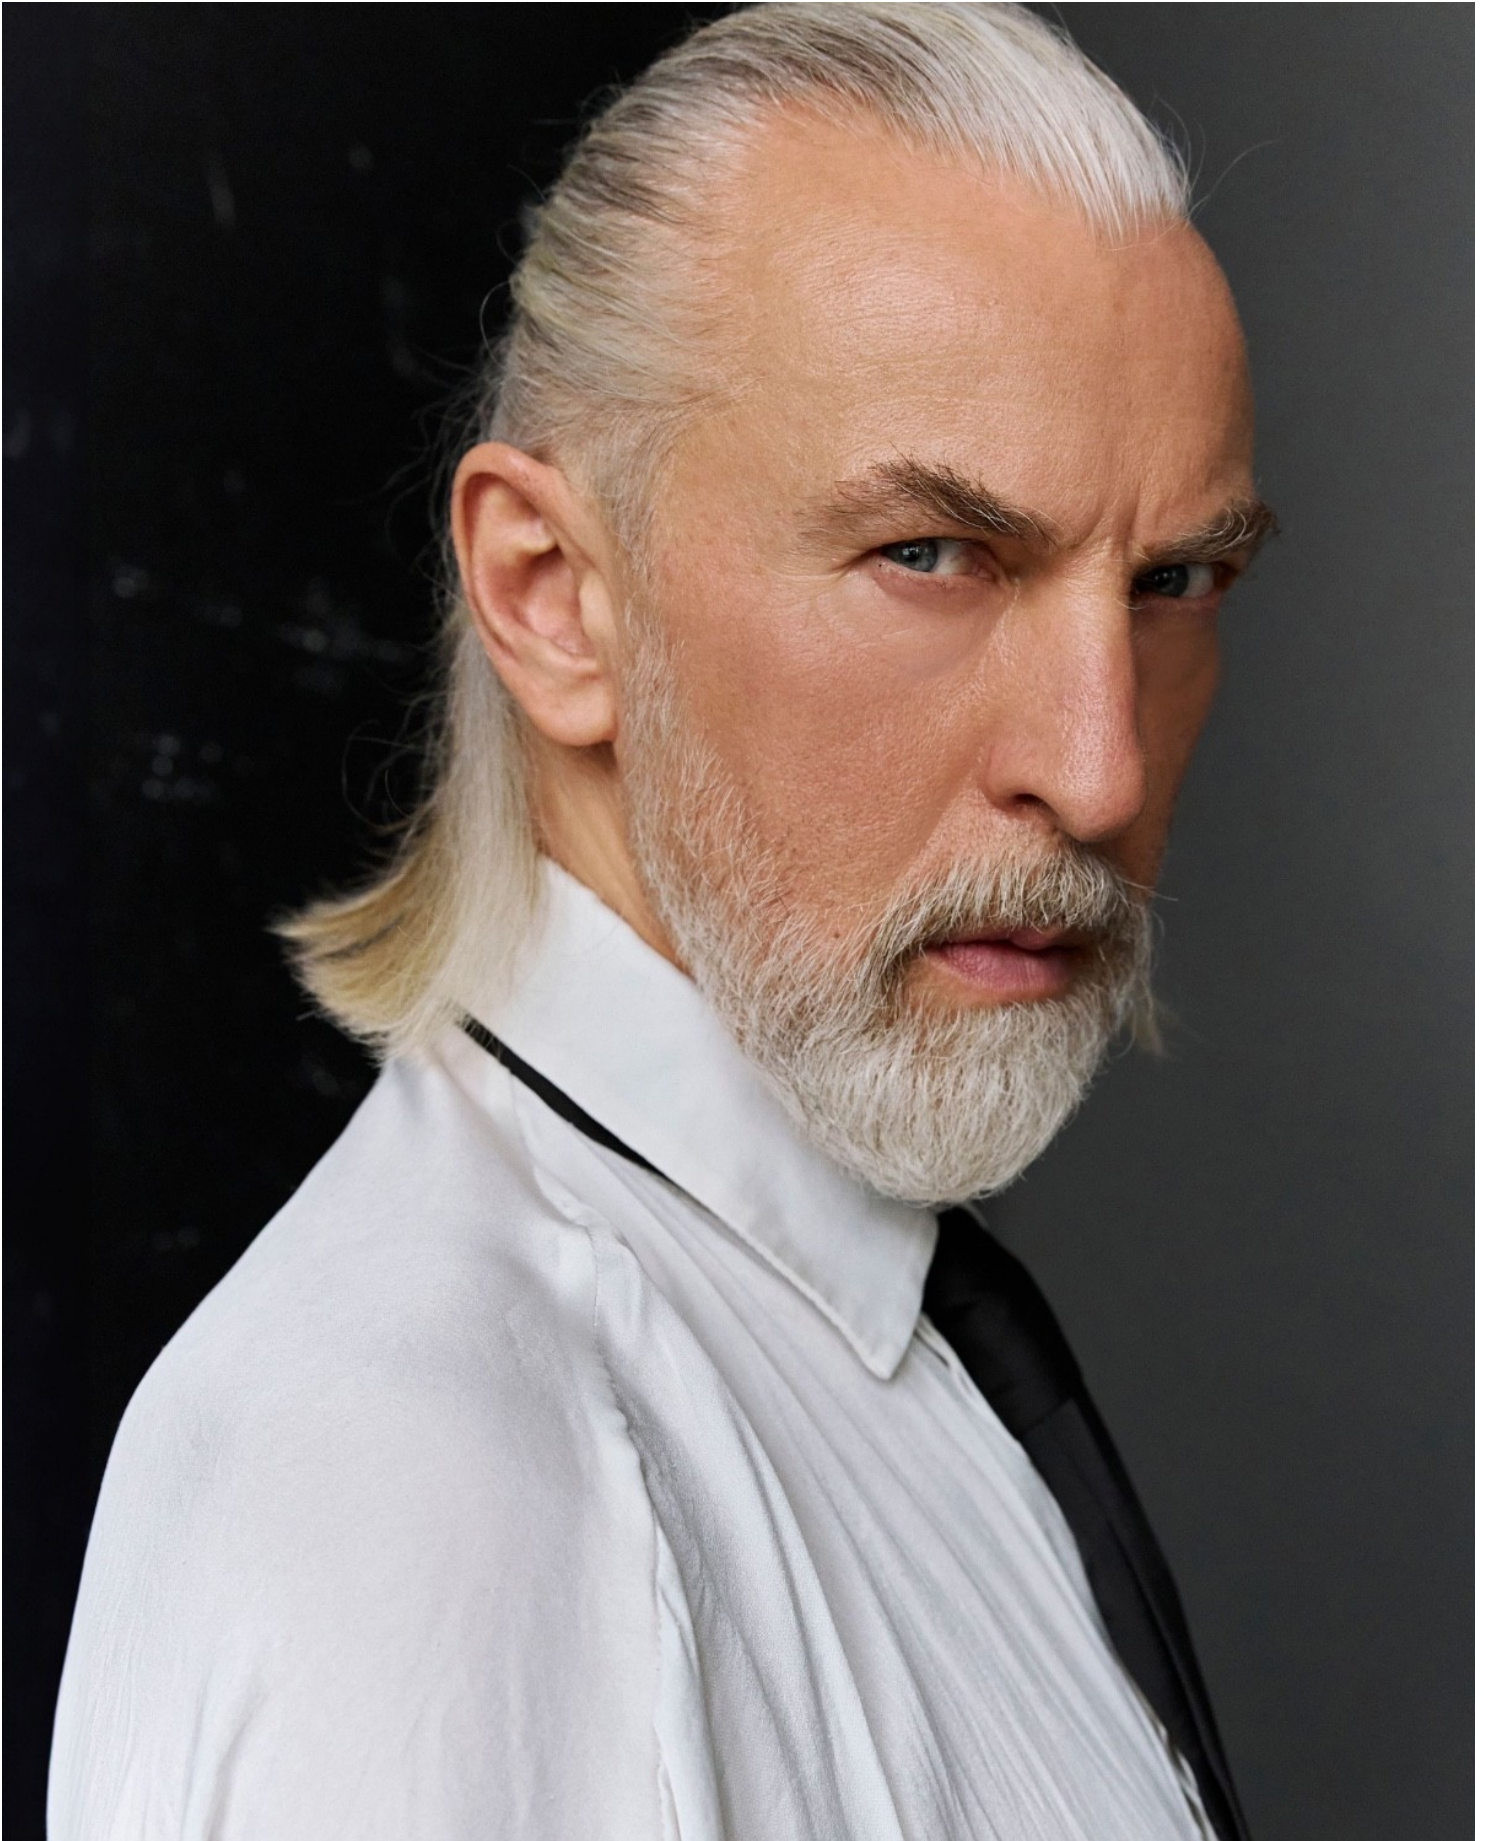

DAMAN

HEIGHT: 188 CHEST: 102 WAIST: 85 HAIR: GREY EYES: BLUE SUIT: 50 SHOES: 44