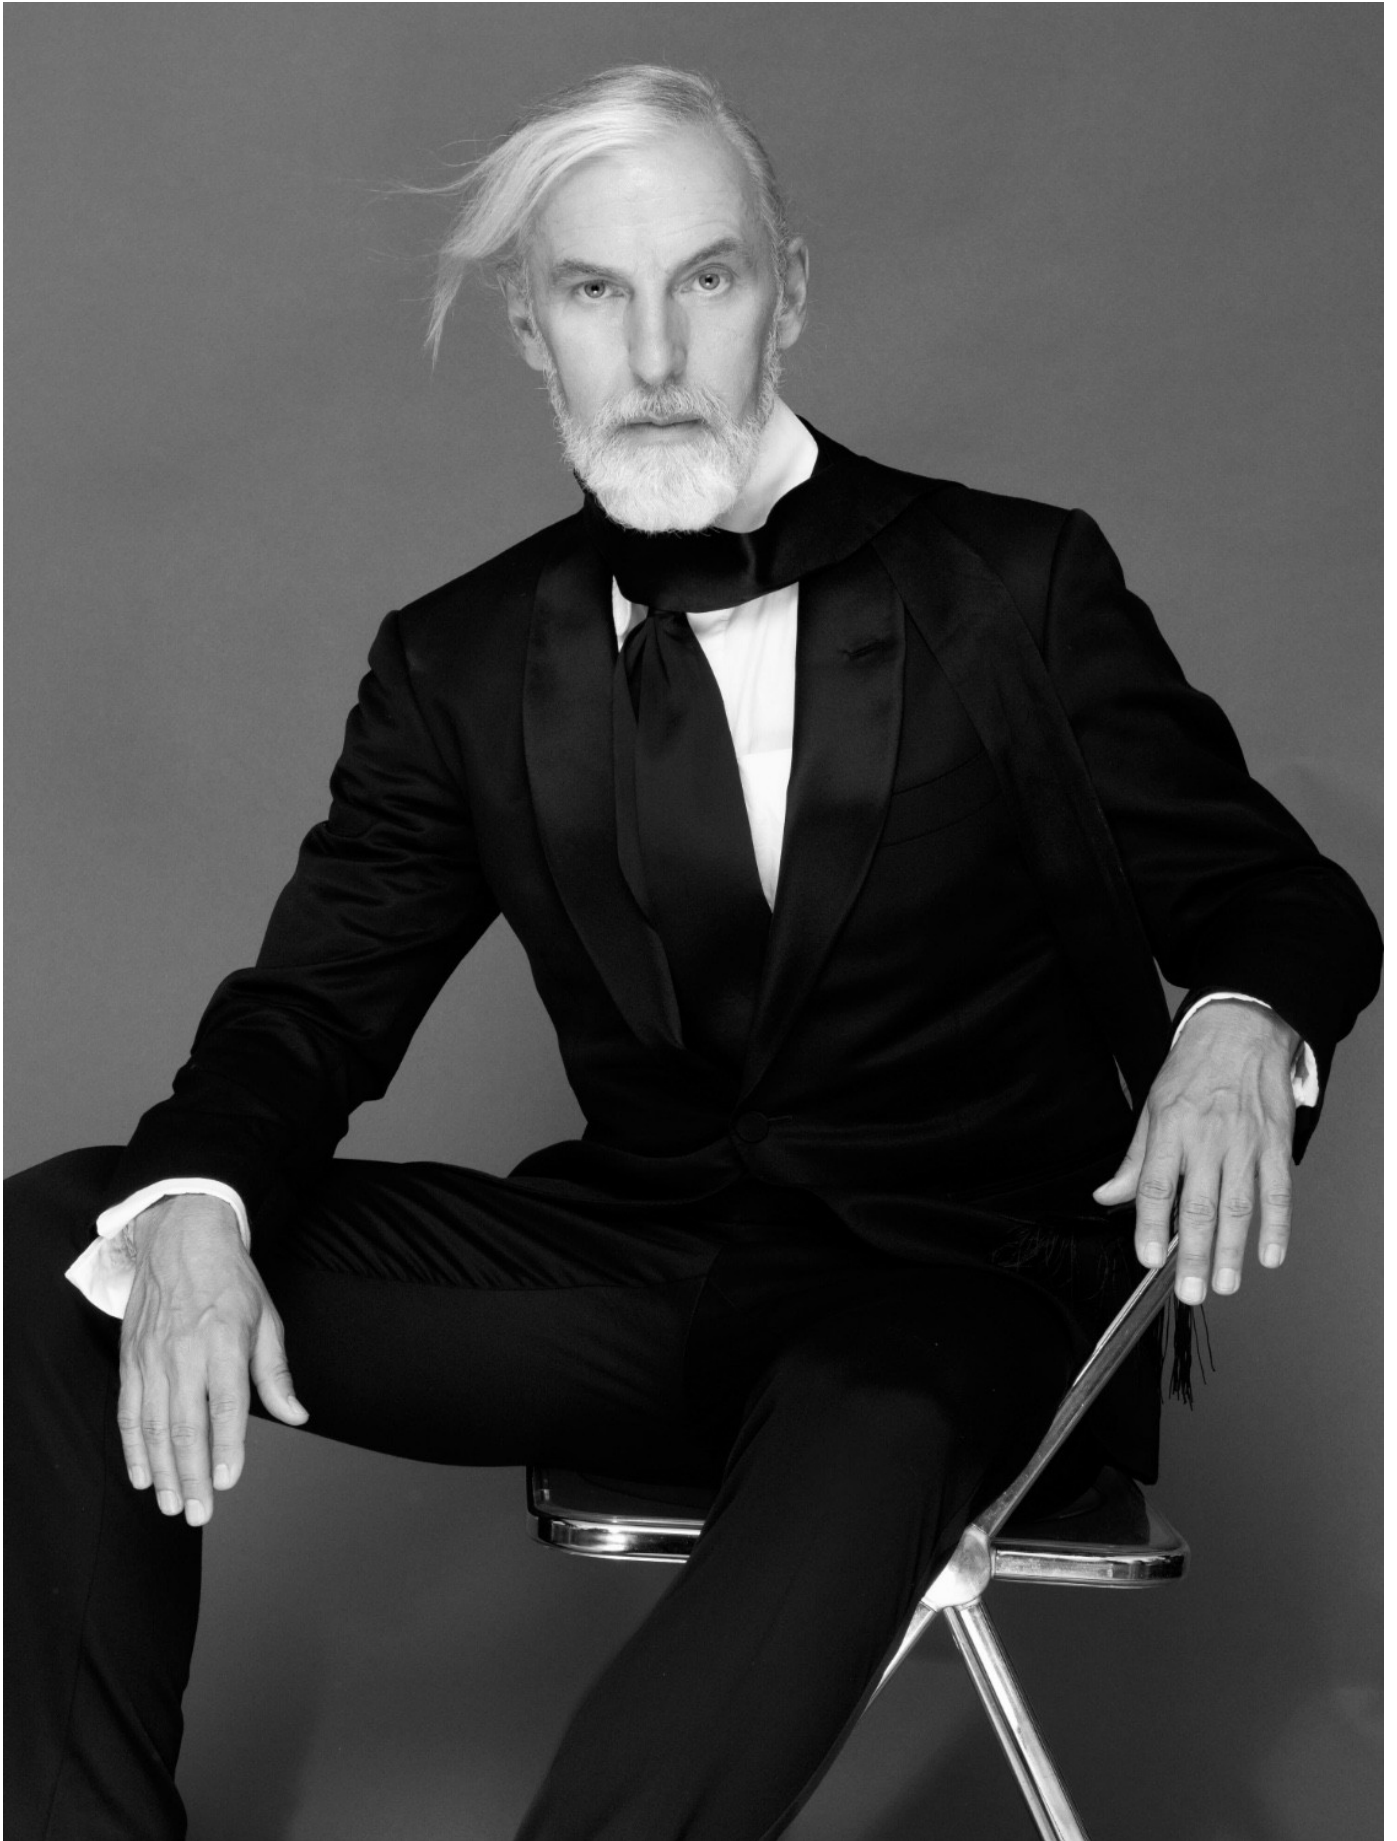

DAMAN

HEIGHT: 188 CHEST: 102 WAIST: 85 HAIR: GREY EYES: BLUE SUIT: 50 SHOES: 44