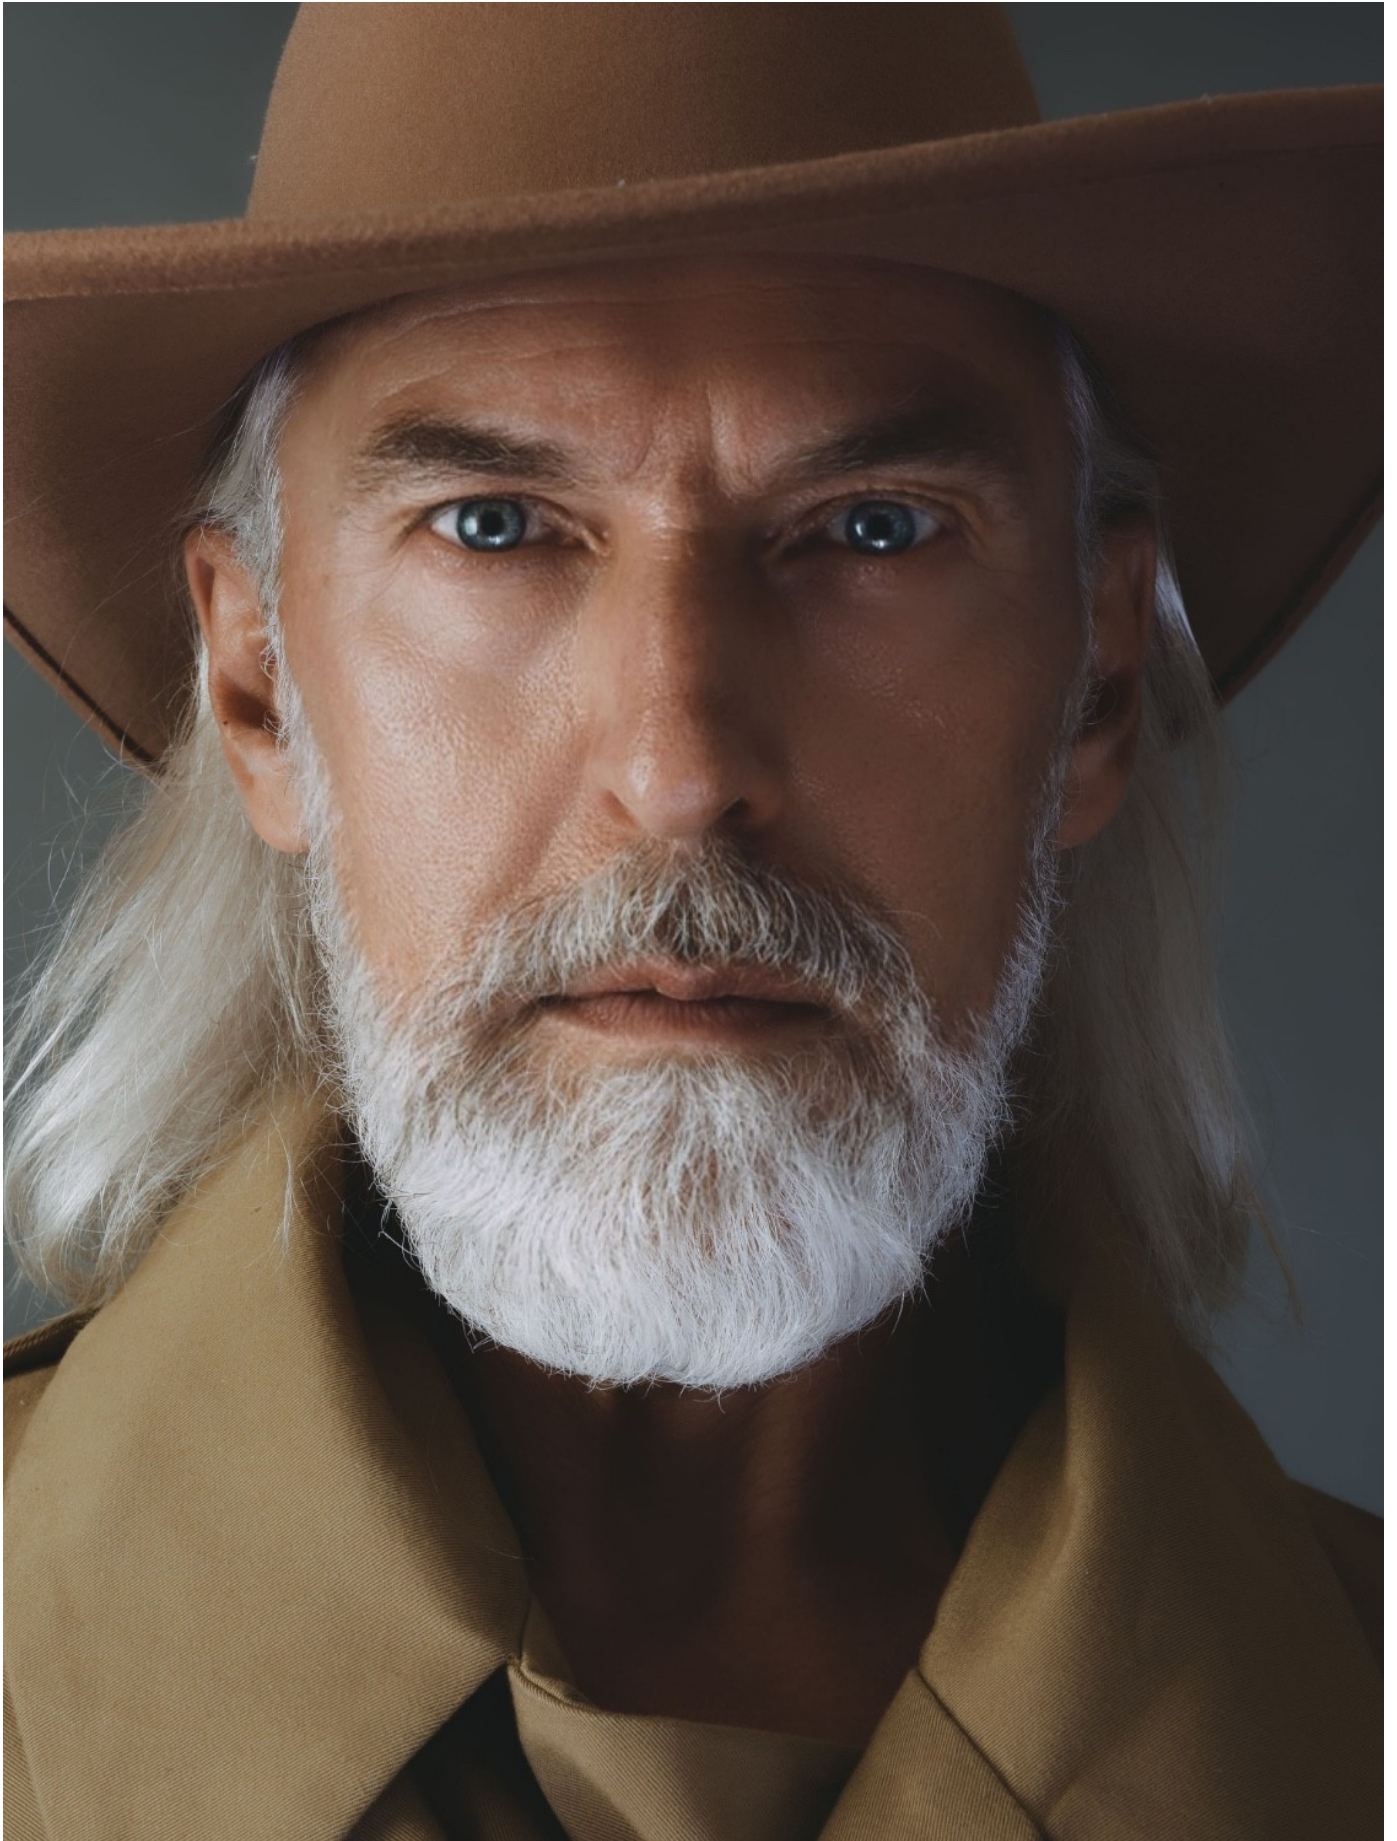

DAMAN

HEIGHT: 188 CHEST: 102 WAIST: 85 HAIR: GREY EYES: BLUE SUIT: 50 SHOES: 44