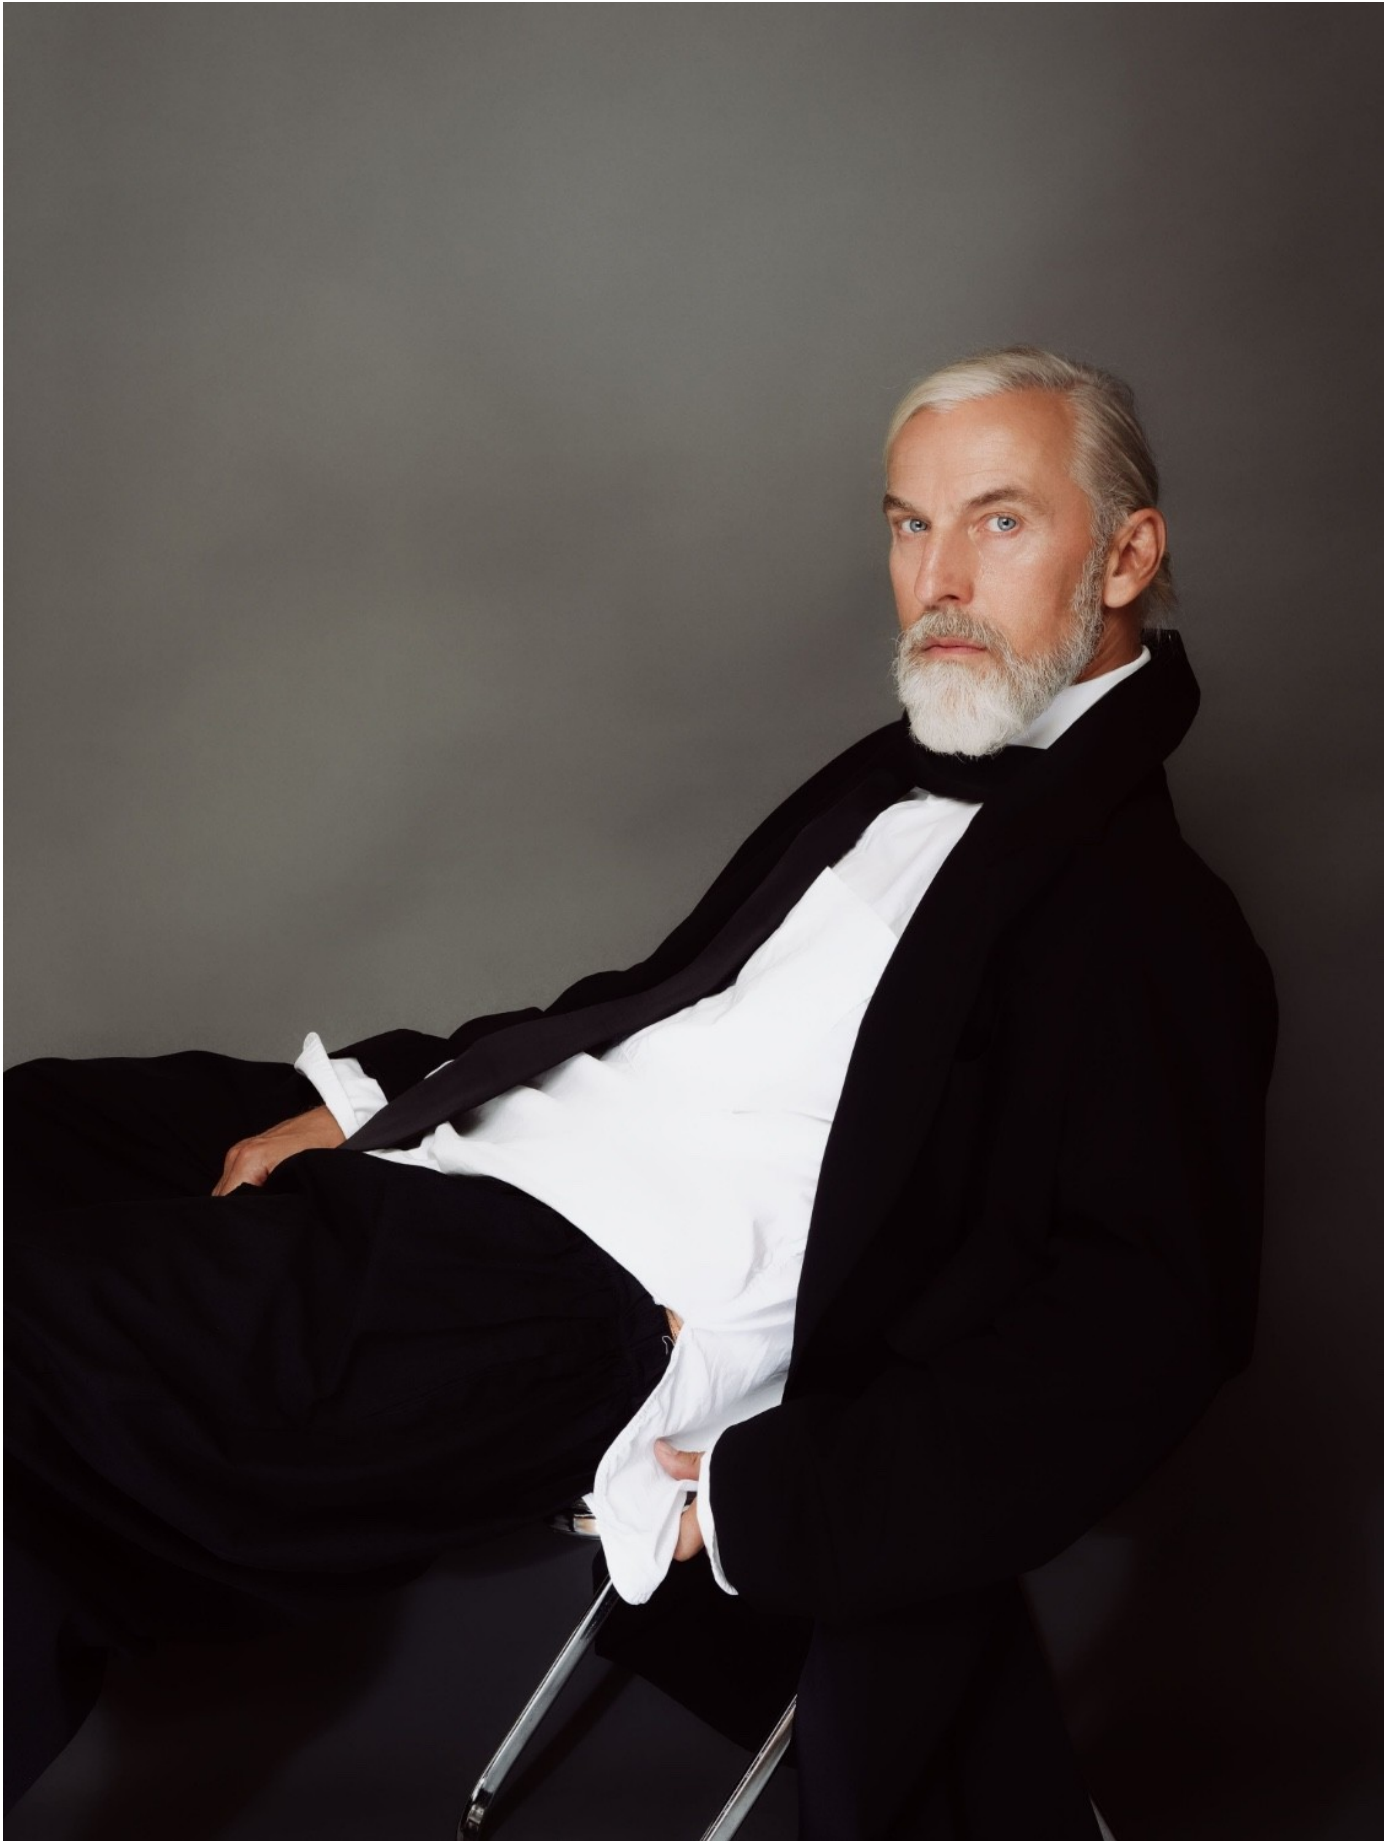

ROBERT KUPISZ

DAMAN

HEIGHT: 188 CHEST: 102 WAIST: 85 HAIR: GREY EYES: BLUE SUIT: 50 SHOES: 44