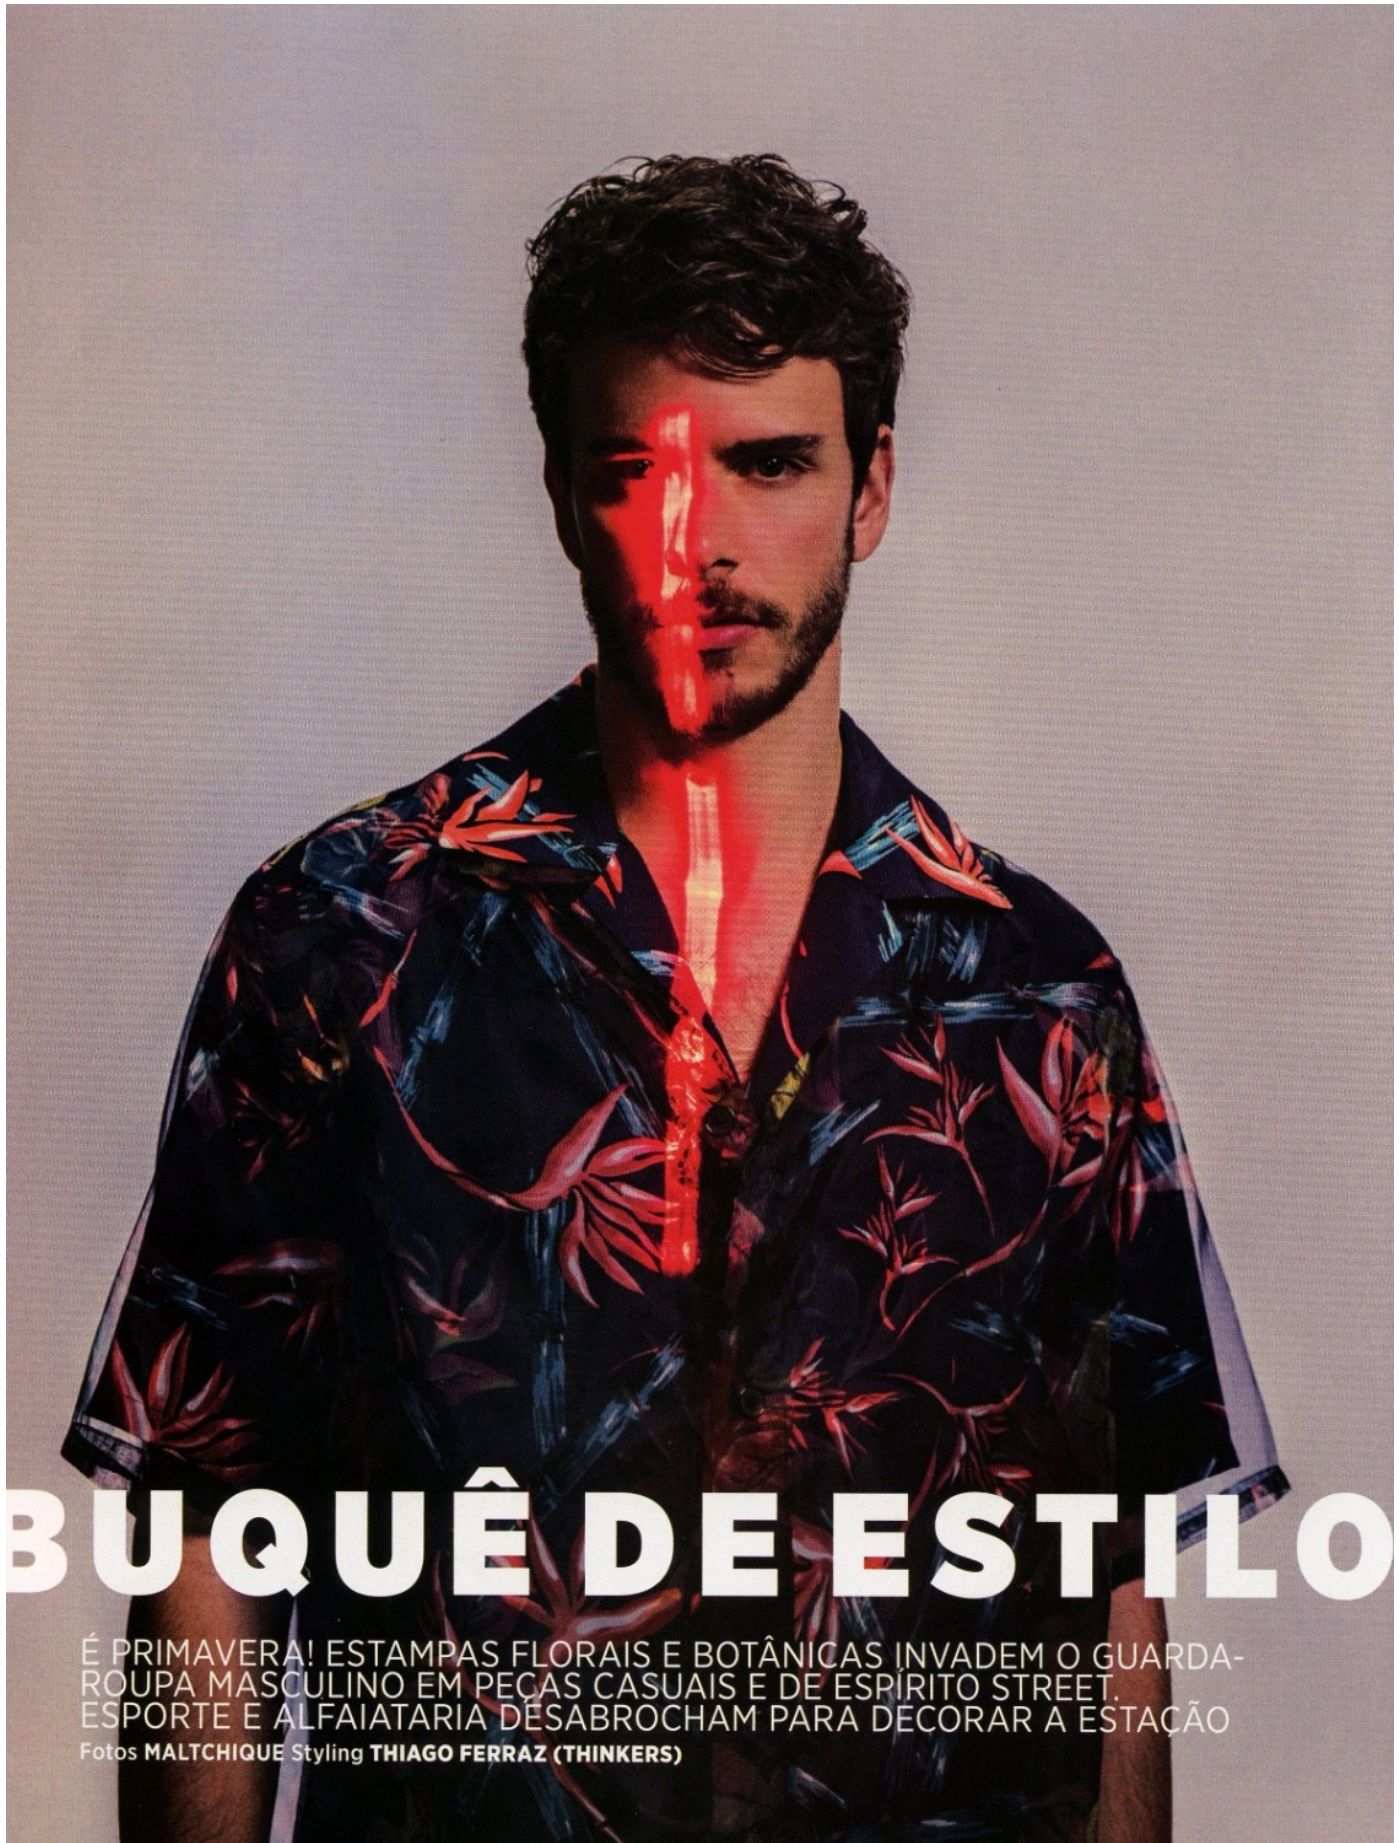

DAMAN

BUQUÊ DE ESTILO

É PRIMAVERA! ESTAMPAS FLORAIS E BOTÂNICAS INVADM O GUARDA-ROUPE MASCULINO EM PEÇAS CASUAIS E DE ESPÍRITO STREET. ESPORTE E ALFAIATARIA DESABROCHAM PARA DECORAR A ESTAÇÃO

Fotos MALTCHIQUE Styling THIAGO FERRAZ (THINKERS)

RICARDO FIGUEIREDO

HEIGHT: 189 CHEST: 94 WAIST: HAIR: L.BROWN EYES: GREEN SUIT: SHOES: 42