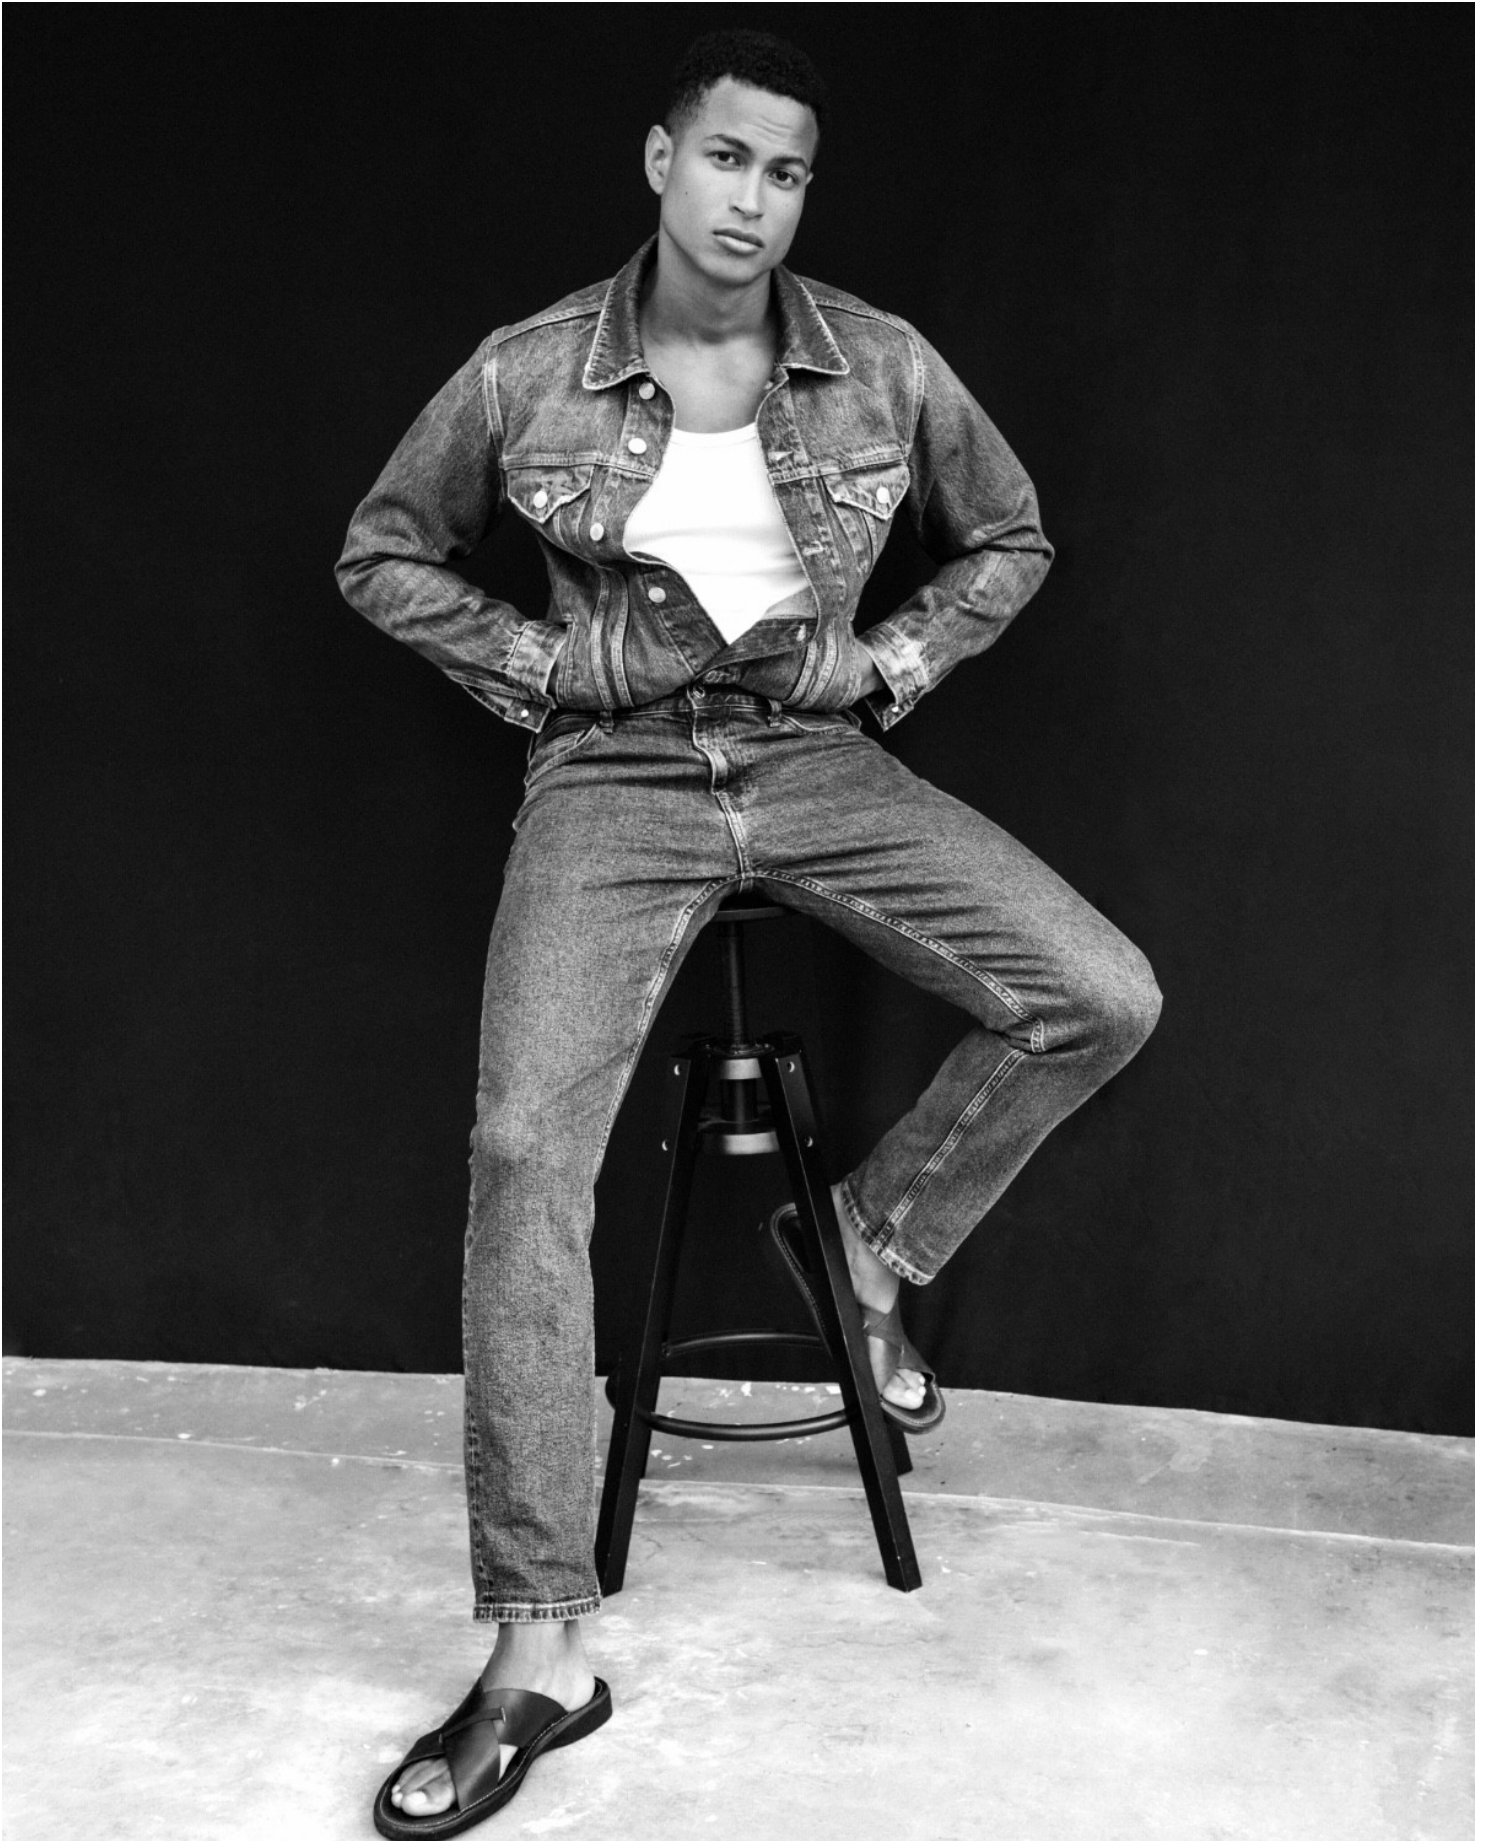

DAMAN

PEDRO KALK

HEIGHT: 188 CHEST: 95 WAIST: 76 HAIR: BLACK EYES: BROWN SUIT: SHOES: 45