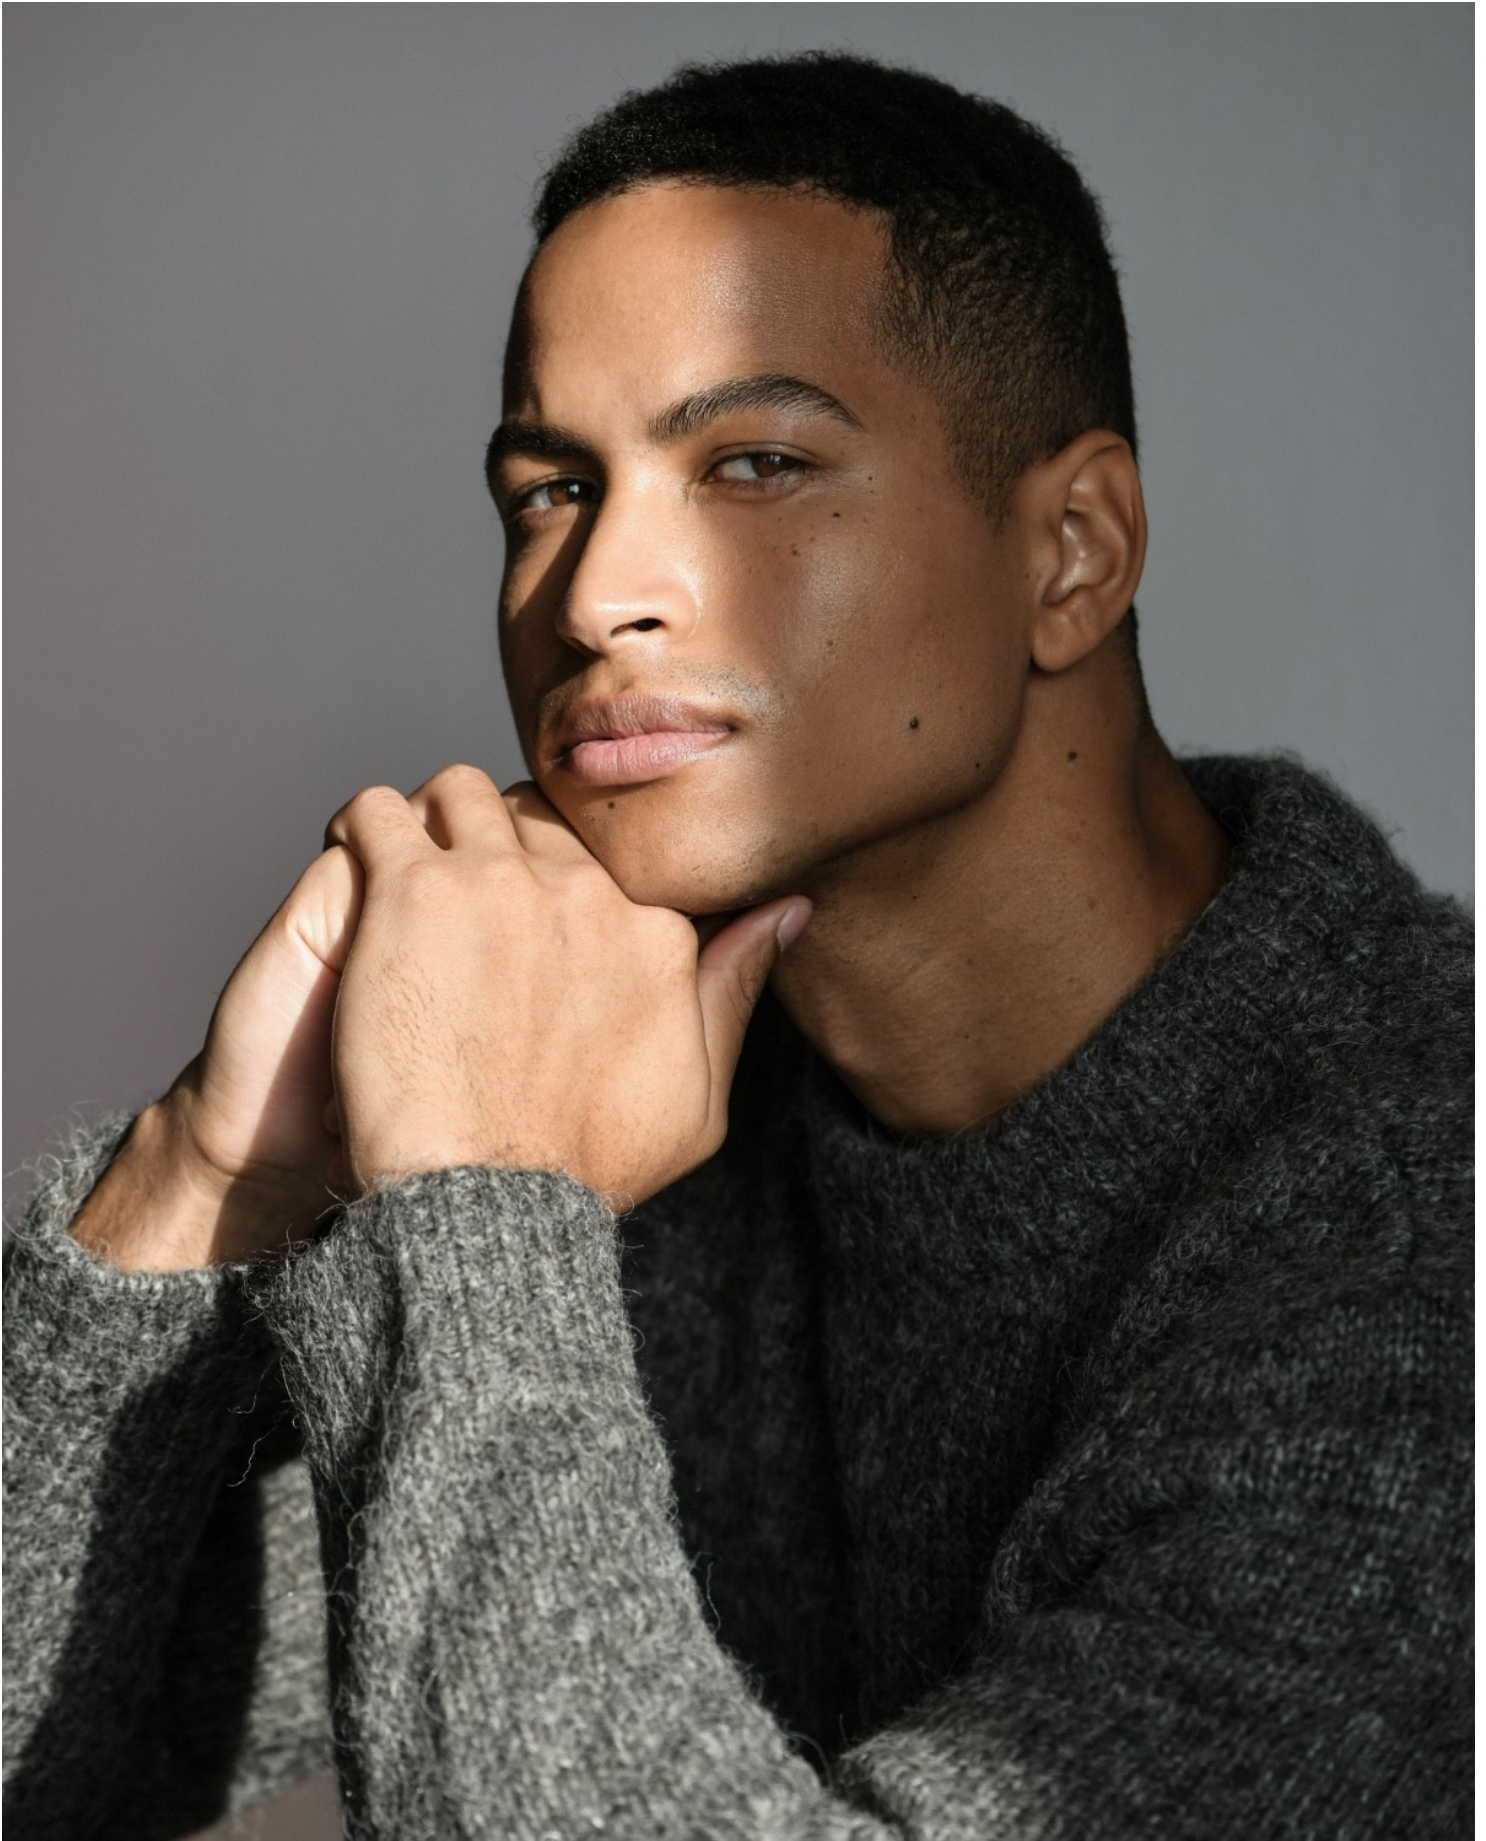

PEDRO KALK

DAMAN

HEIGHT: 188 CHEST: 95 WAIST: 76 HAIR: BLACK EYES: BROWN SUIT: SHOES: 45