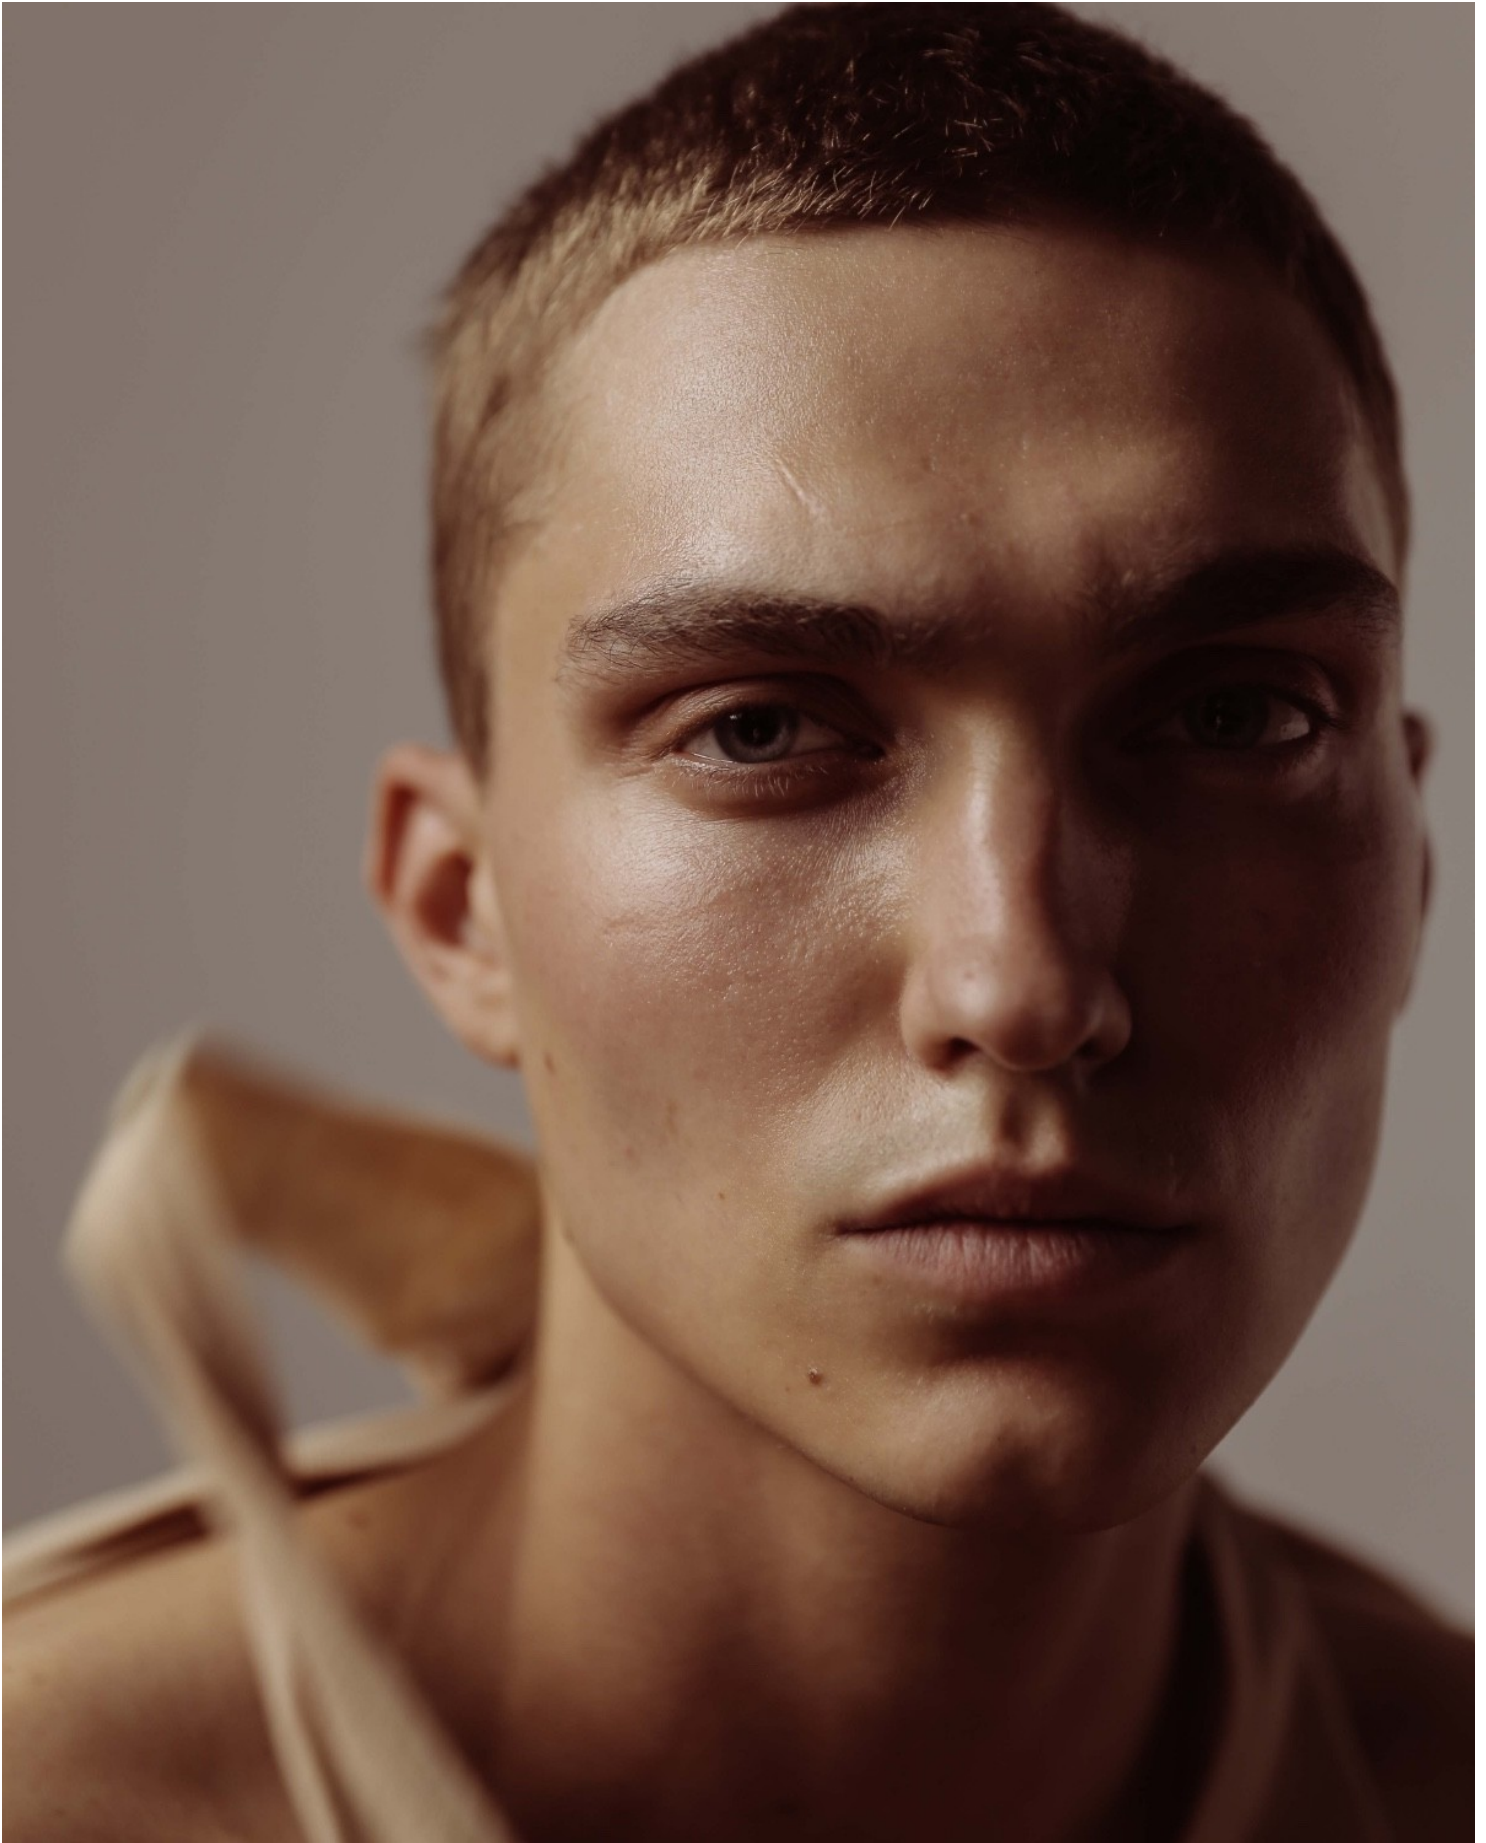

HEIGHT: 186 CHEST: 98 WAIST: 79 HAIR: D.BLOND EYES: BLUE SUIT: 48 SHOES: 45

DAMAN

OSTAP

HEIGHT: 186 CHEST: 98 WAIST: 79 HAIR: D.BLOND EYES: BLUE SUIT: 48 SHOES: 45

DAMAN

OSTAP

HEIGHT: 186 CHEST: 98 WAIST: 79 HAIR: D.BLOND EYES: BLUE SUIT: 48 SHOES: 45