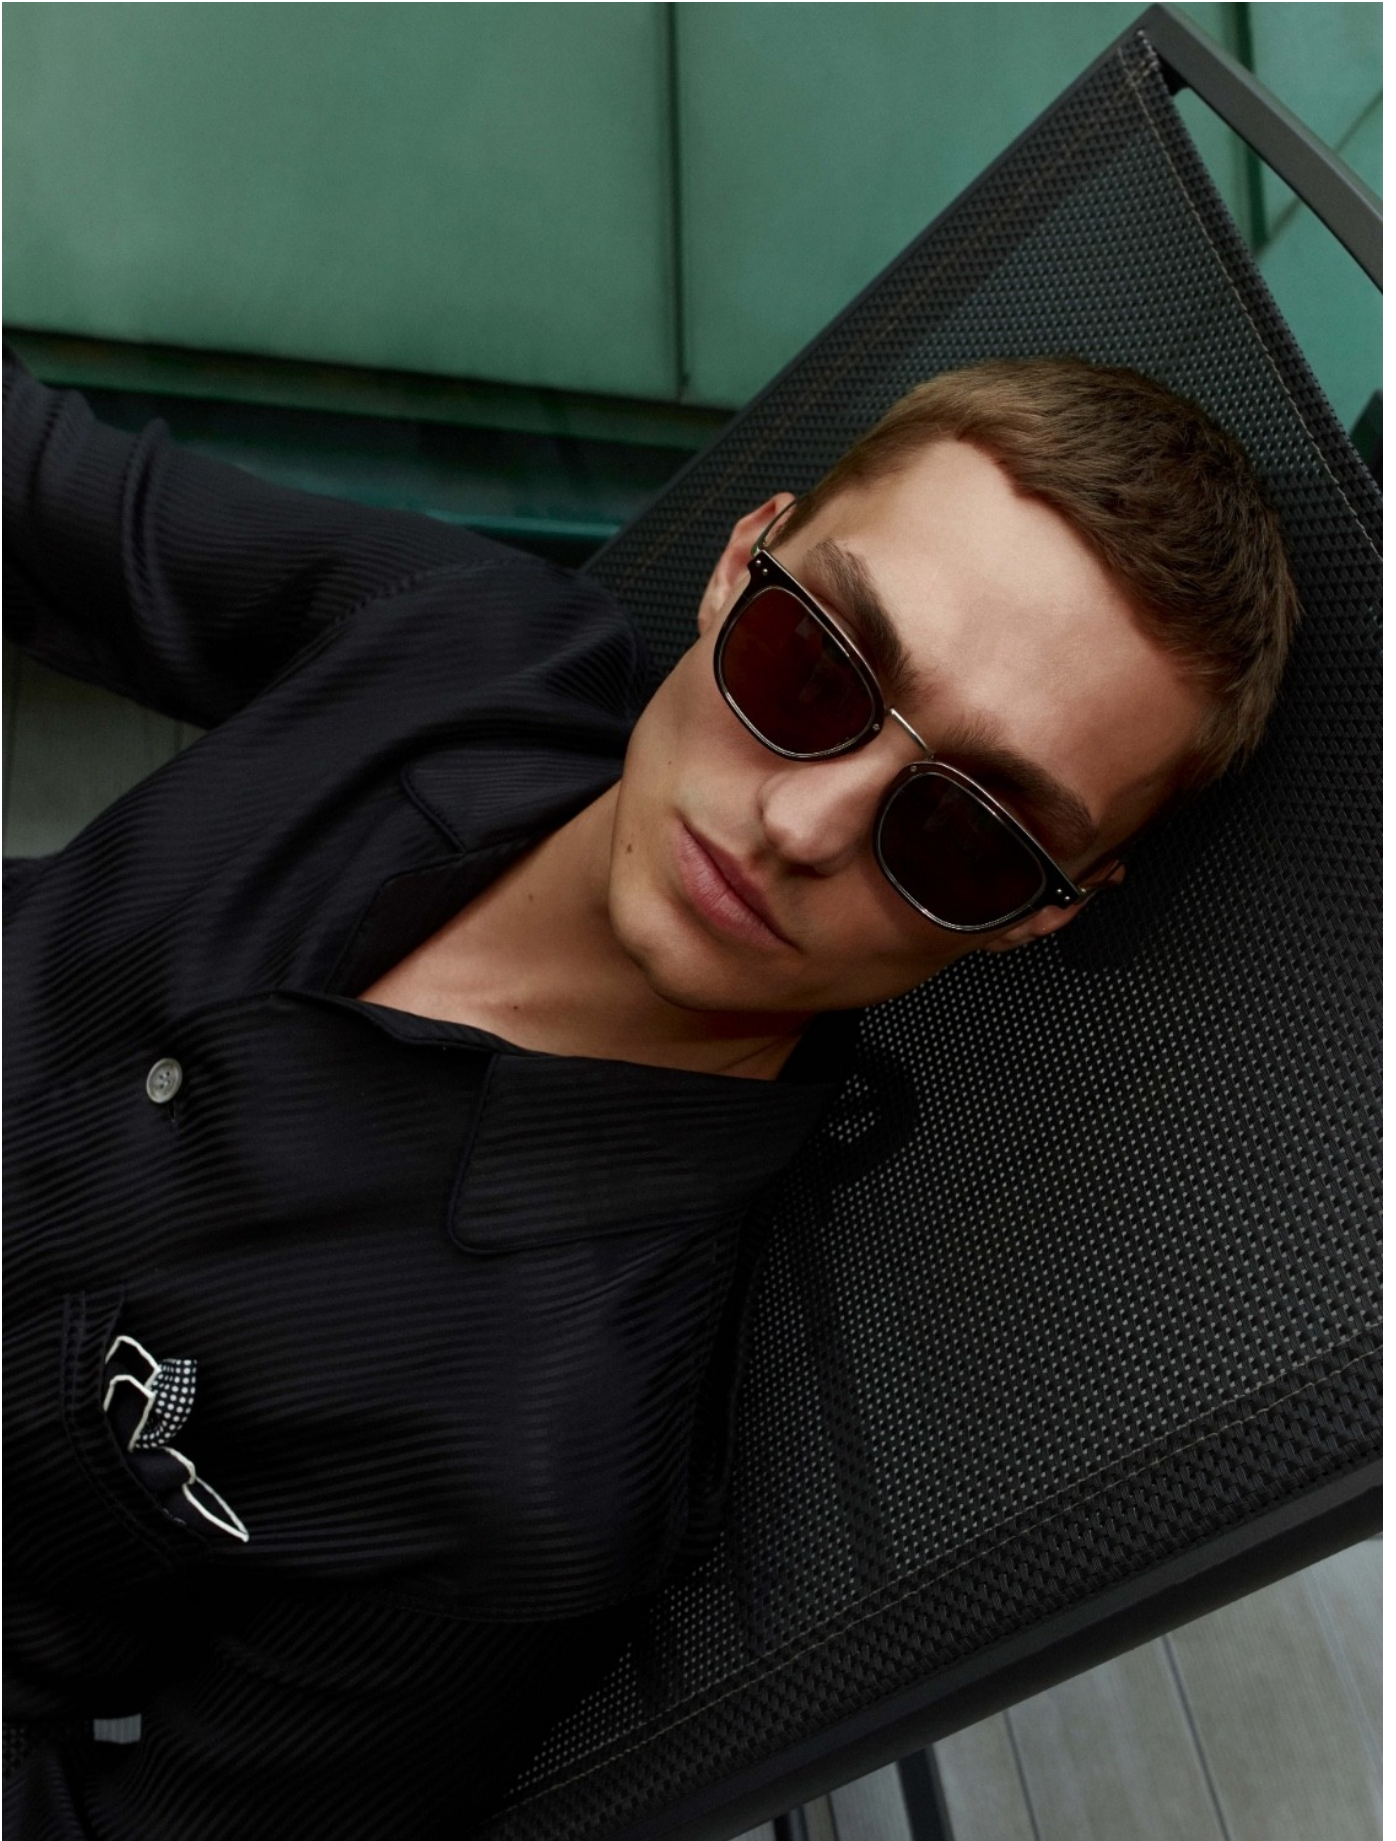

DAMAN

OSTAP

HEIGHT: 186 CHEST: 98 WAIST: 79 HAIR: D.BLOND EYES: BLUE SUIT: 48 SHOES: 45

DAMAN

OSTAP

HEIGHT: 186 CHEST: 98 WAIST: 79 HAIR: D.BLOND EYES: BLUE SUIT: 48 SHOES: 45

DAMAN

OSTAP