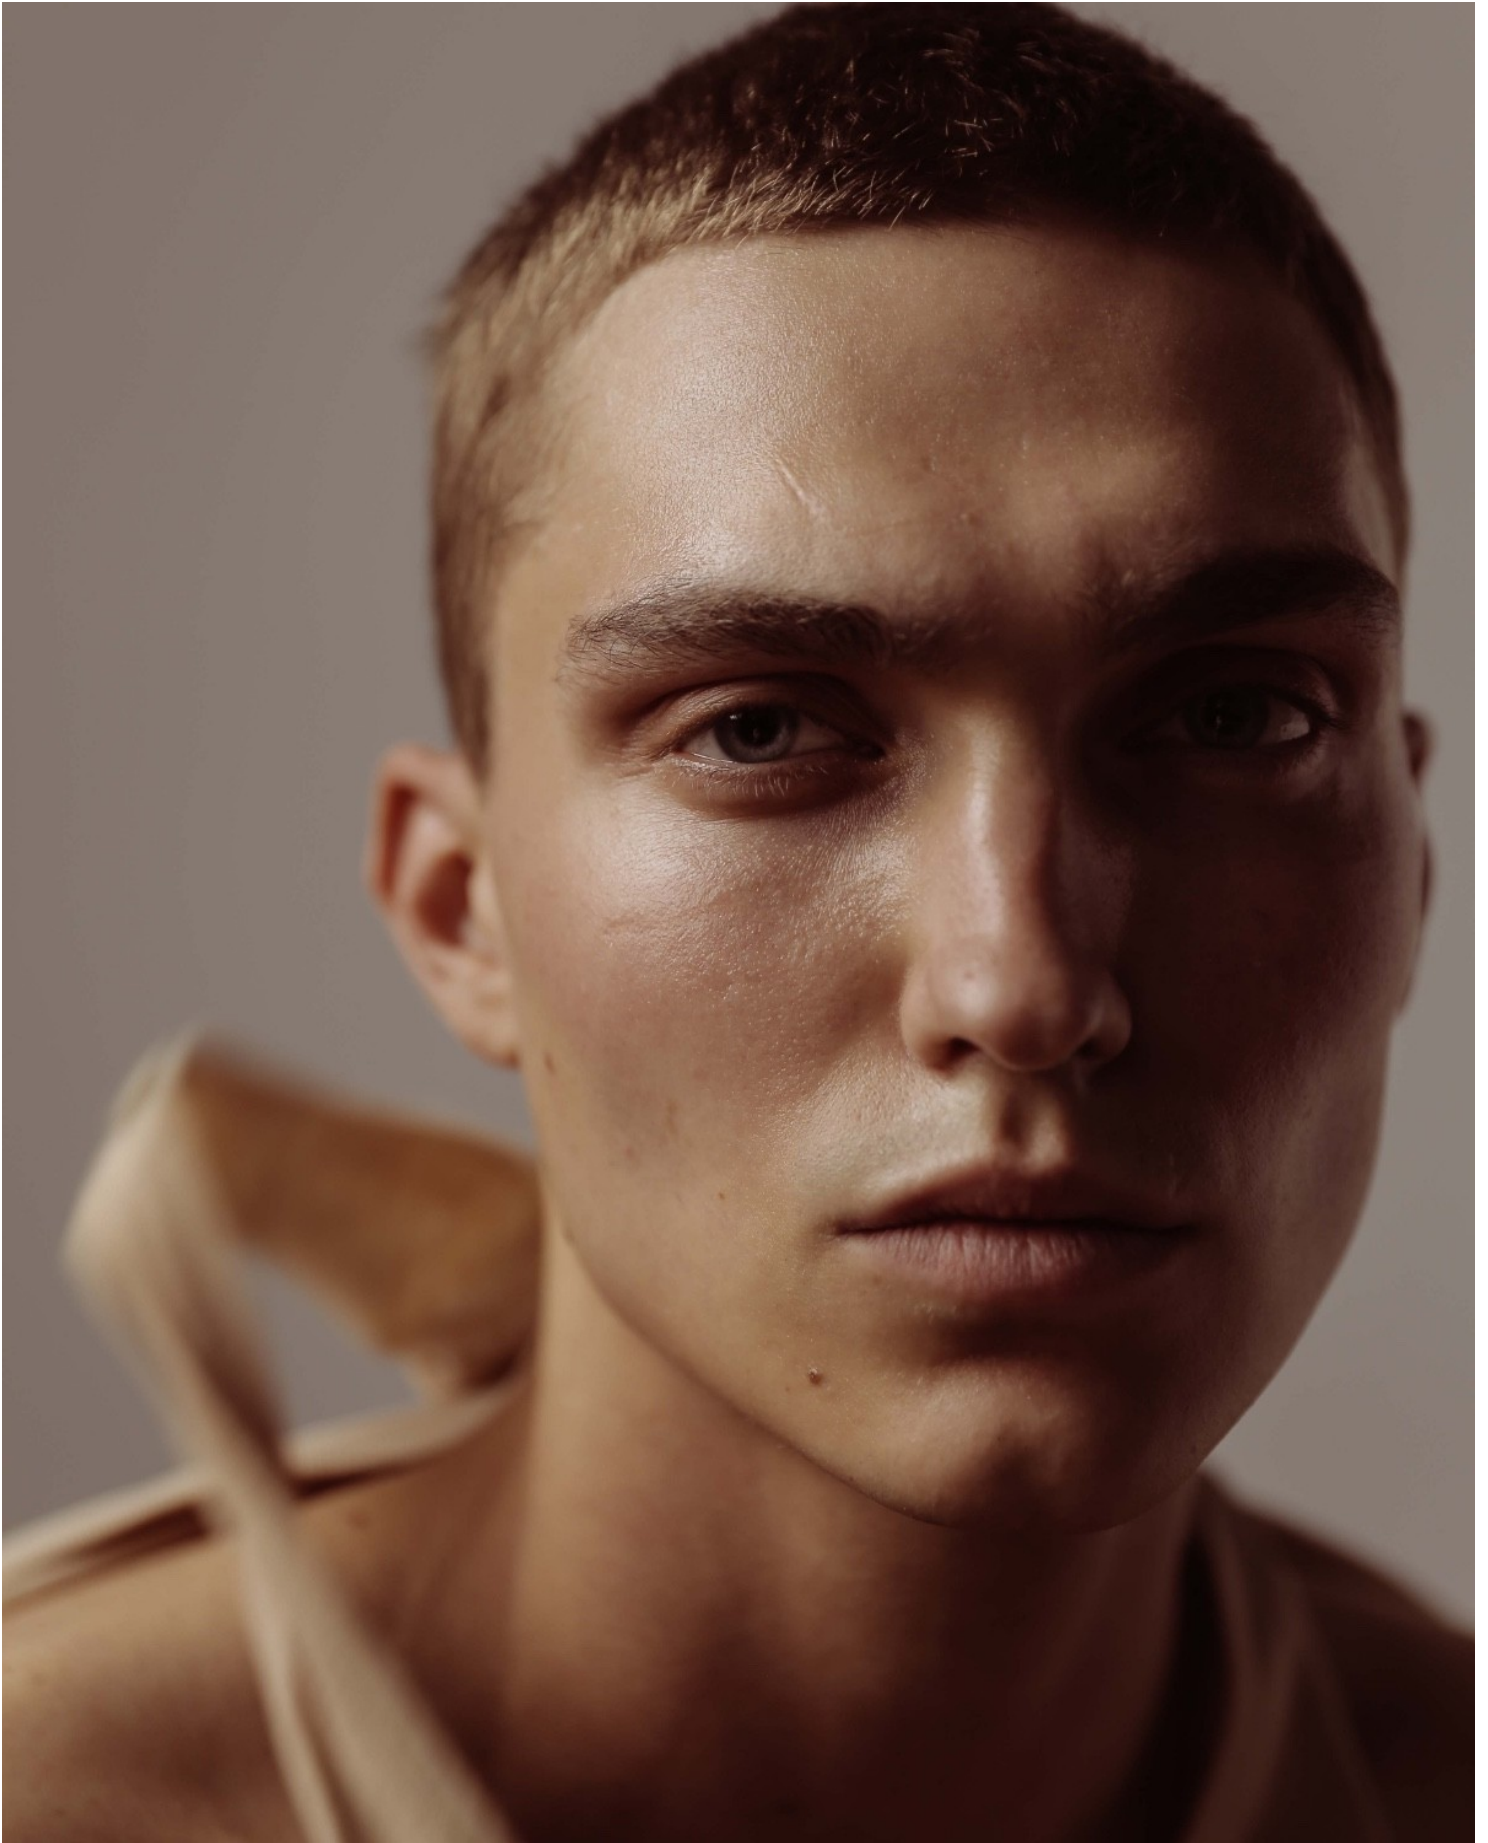

HEIGHT: 186 CHEST: 98 WAIST: 79 HAIR: D.BLOND EYES: BLUE SUIT: 48 SHOES: 45

DAMAN

OSTAP

HEIGHT: 186 CHEST: 98 WAIST: 79 HAIR: D.BLOND EYES: BLUE SUIT: 48 SHOES: 45

DAMAN

OSTAP

HEIGHT: 186 CHEST: 98 WAIST: 79 HAIR: D.BLOND EYES: BLUE SUIT: 48 SHOES: 45