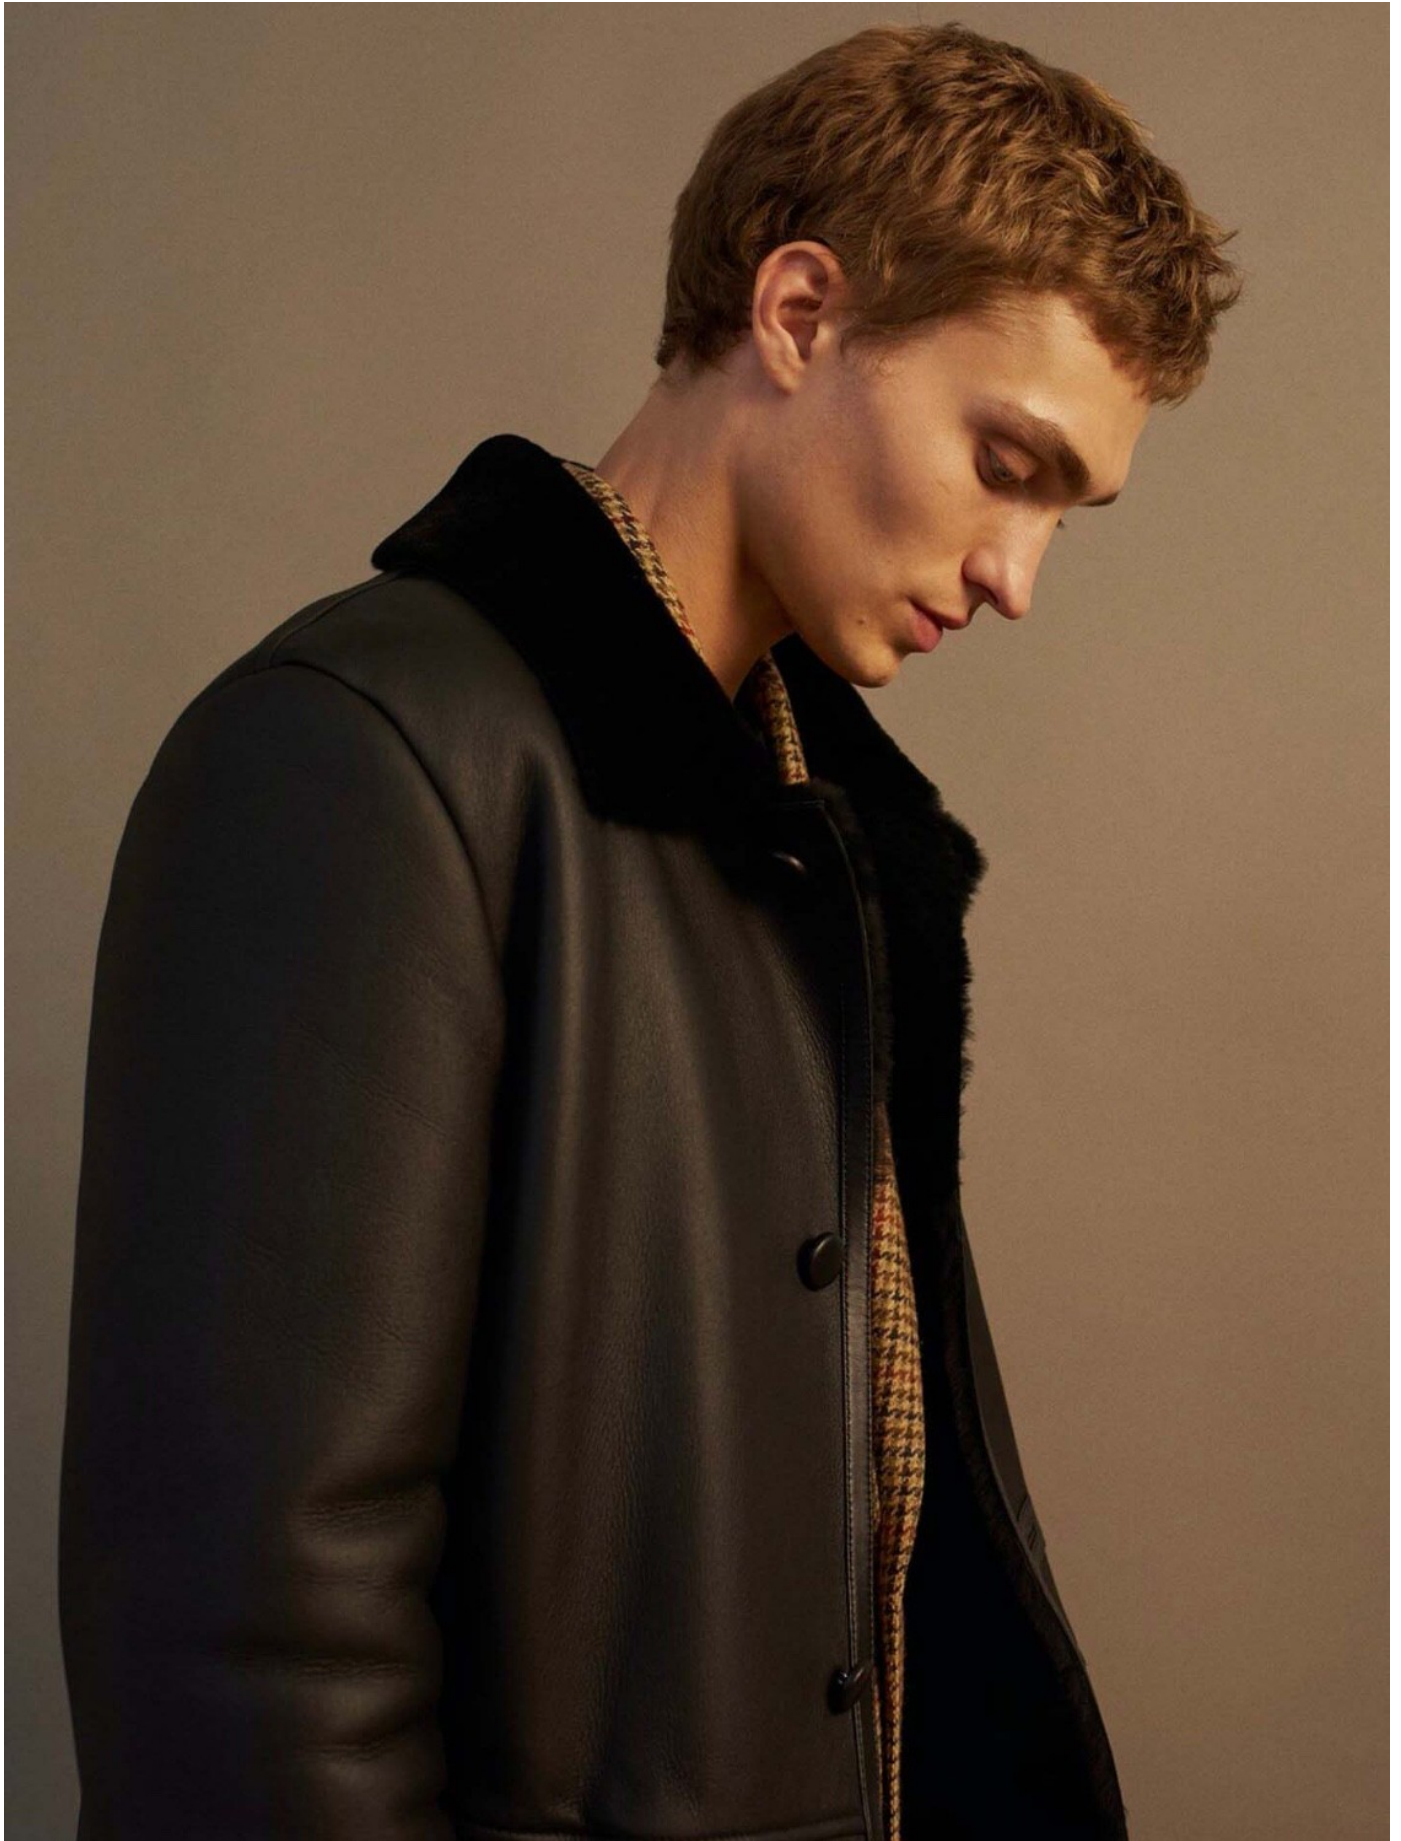

DAMAN

OSTAP

HEIGHT: 186 CHEST: 98 WAIST: 79 HAIR: D.BLOND EYES: BLUE SUIT: 48 SHOES: 45

DAMAN

OSTAP

HEIGHT: 186 CHEST: 98 WAIST: 79 HAIR: D.BLOND EYES: BLUE SUIT: 48 SHOES: 45

DAMAN

OSTAP