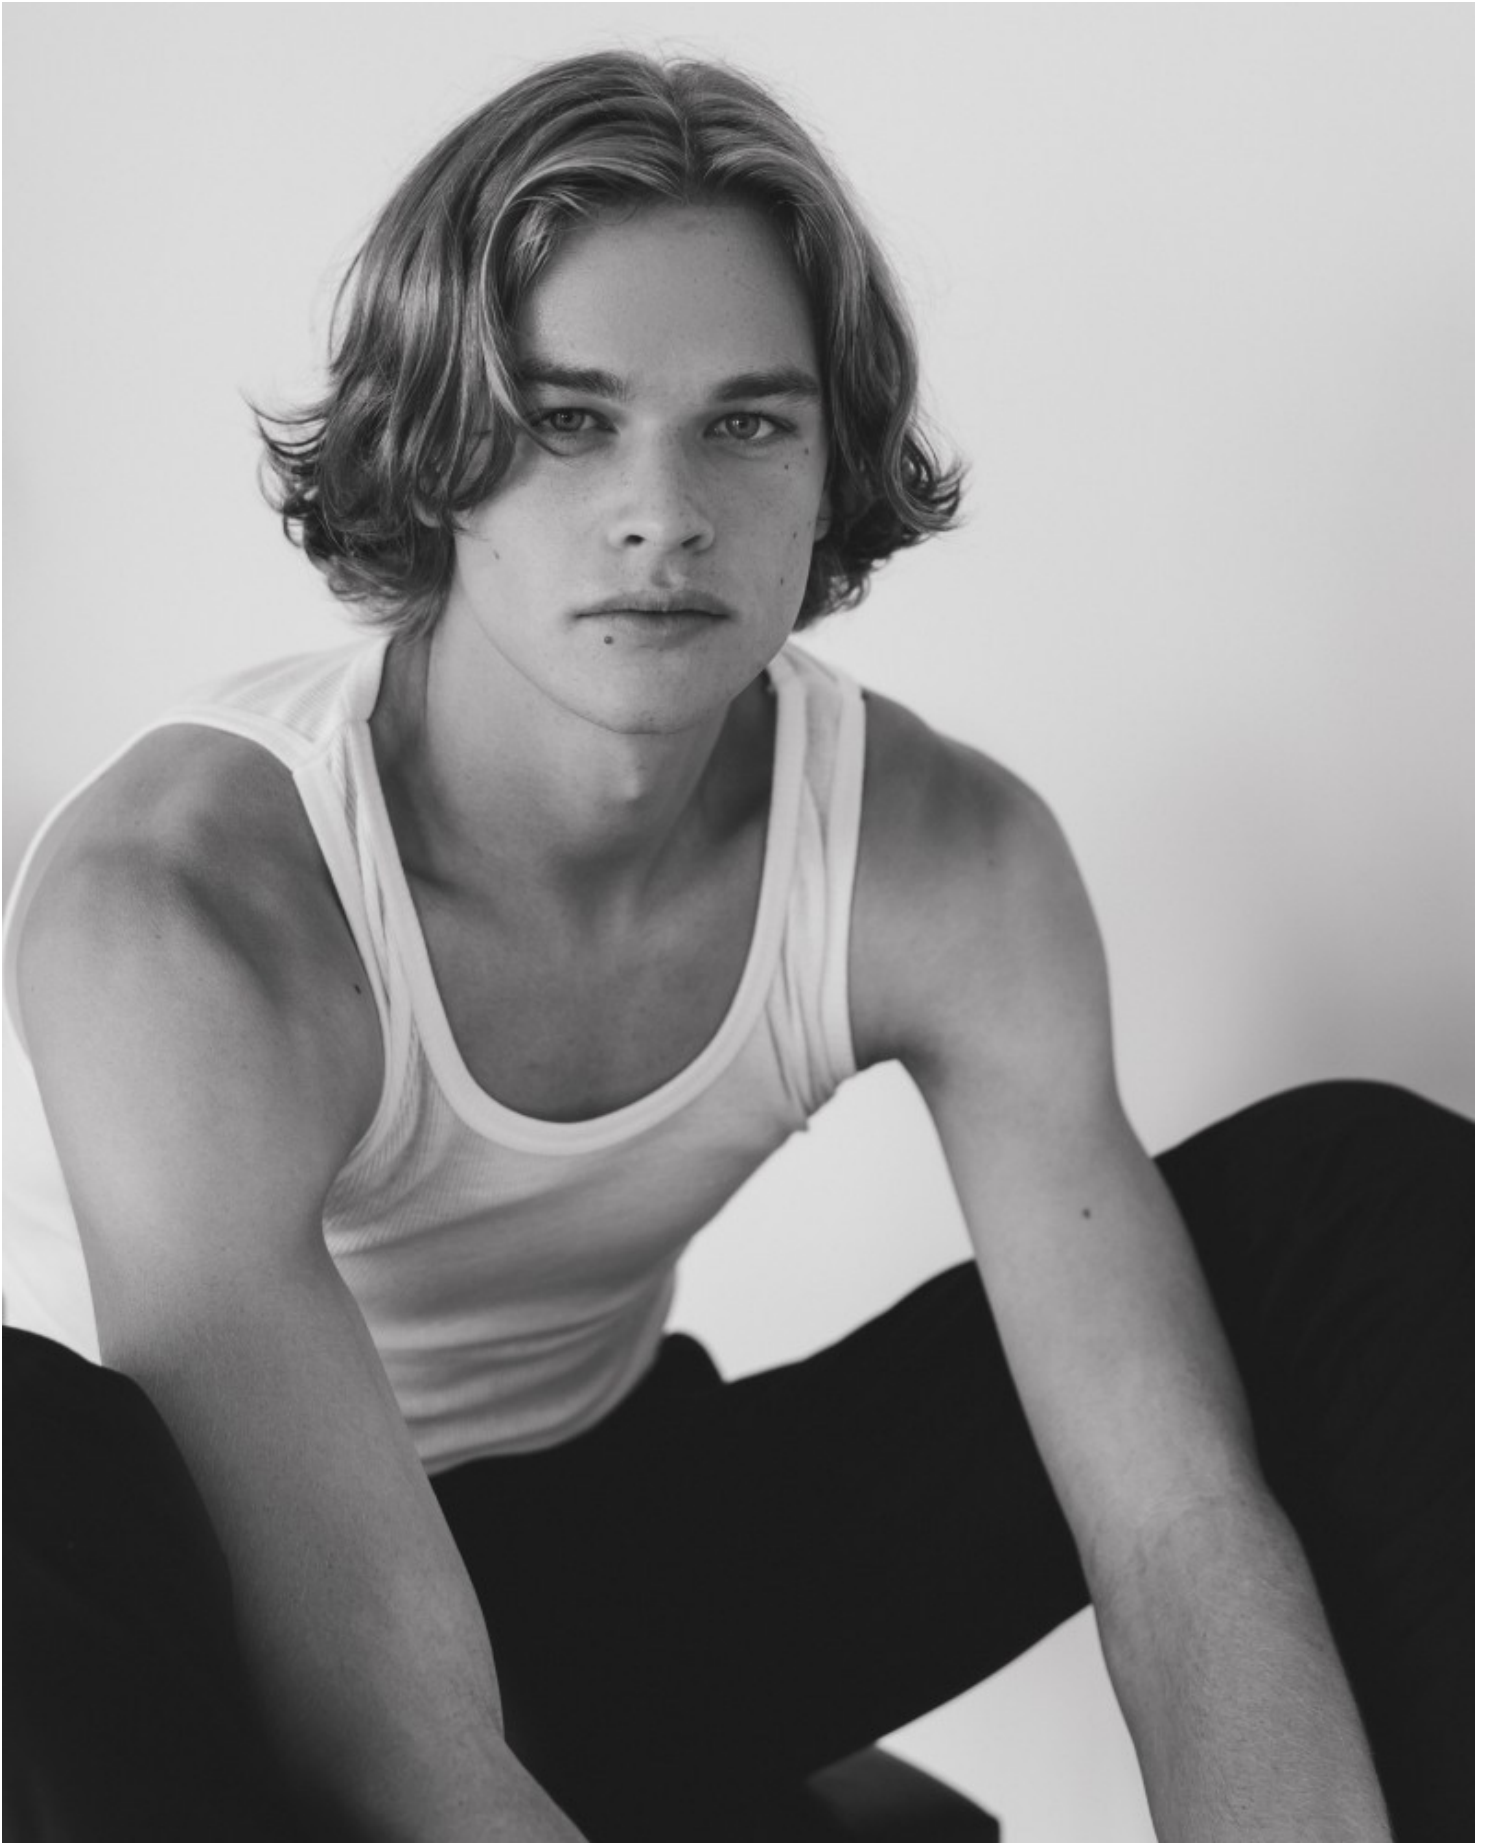

OLIVER PRUCHA

DAMAN

HEIGHT: 189 CHEST: 97 WAIST: 78.5 HAIR: BLONDE EYES: BLUE/GREEN SUIT: SHOES: 46