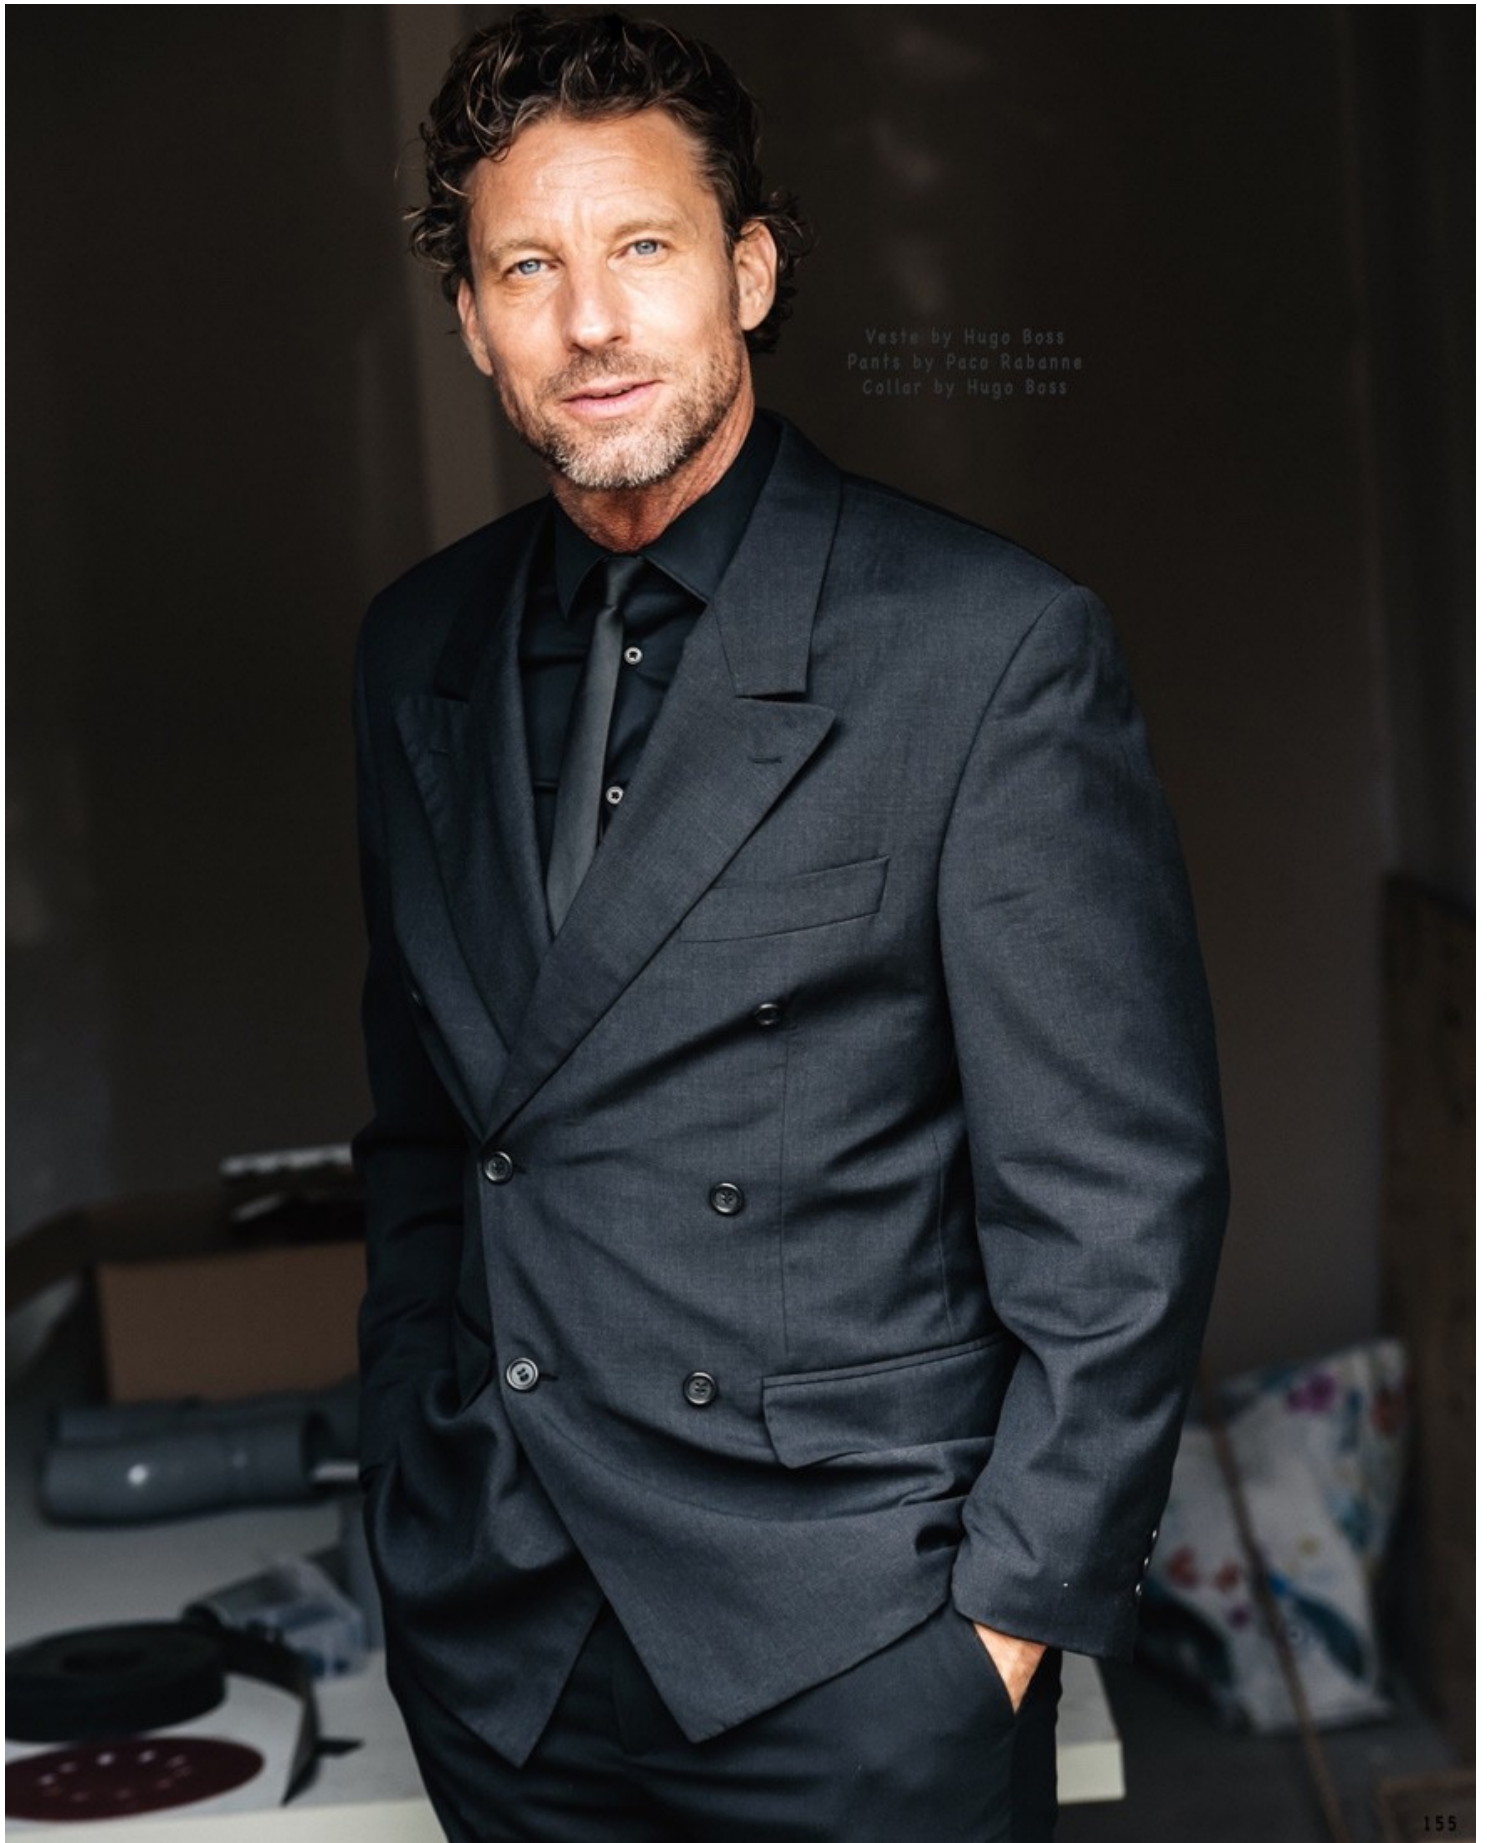

DAMAN

NIELS JONCKERS

HEIGHT: 189 CHEST: 99 WAIST: 84 HAIR: D.BLONDE EYES: BLUE SUIT: 50 SHOES: 44