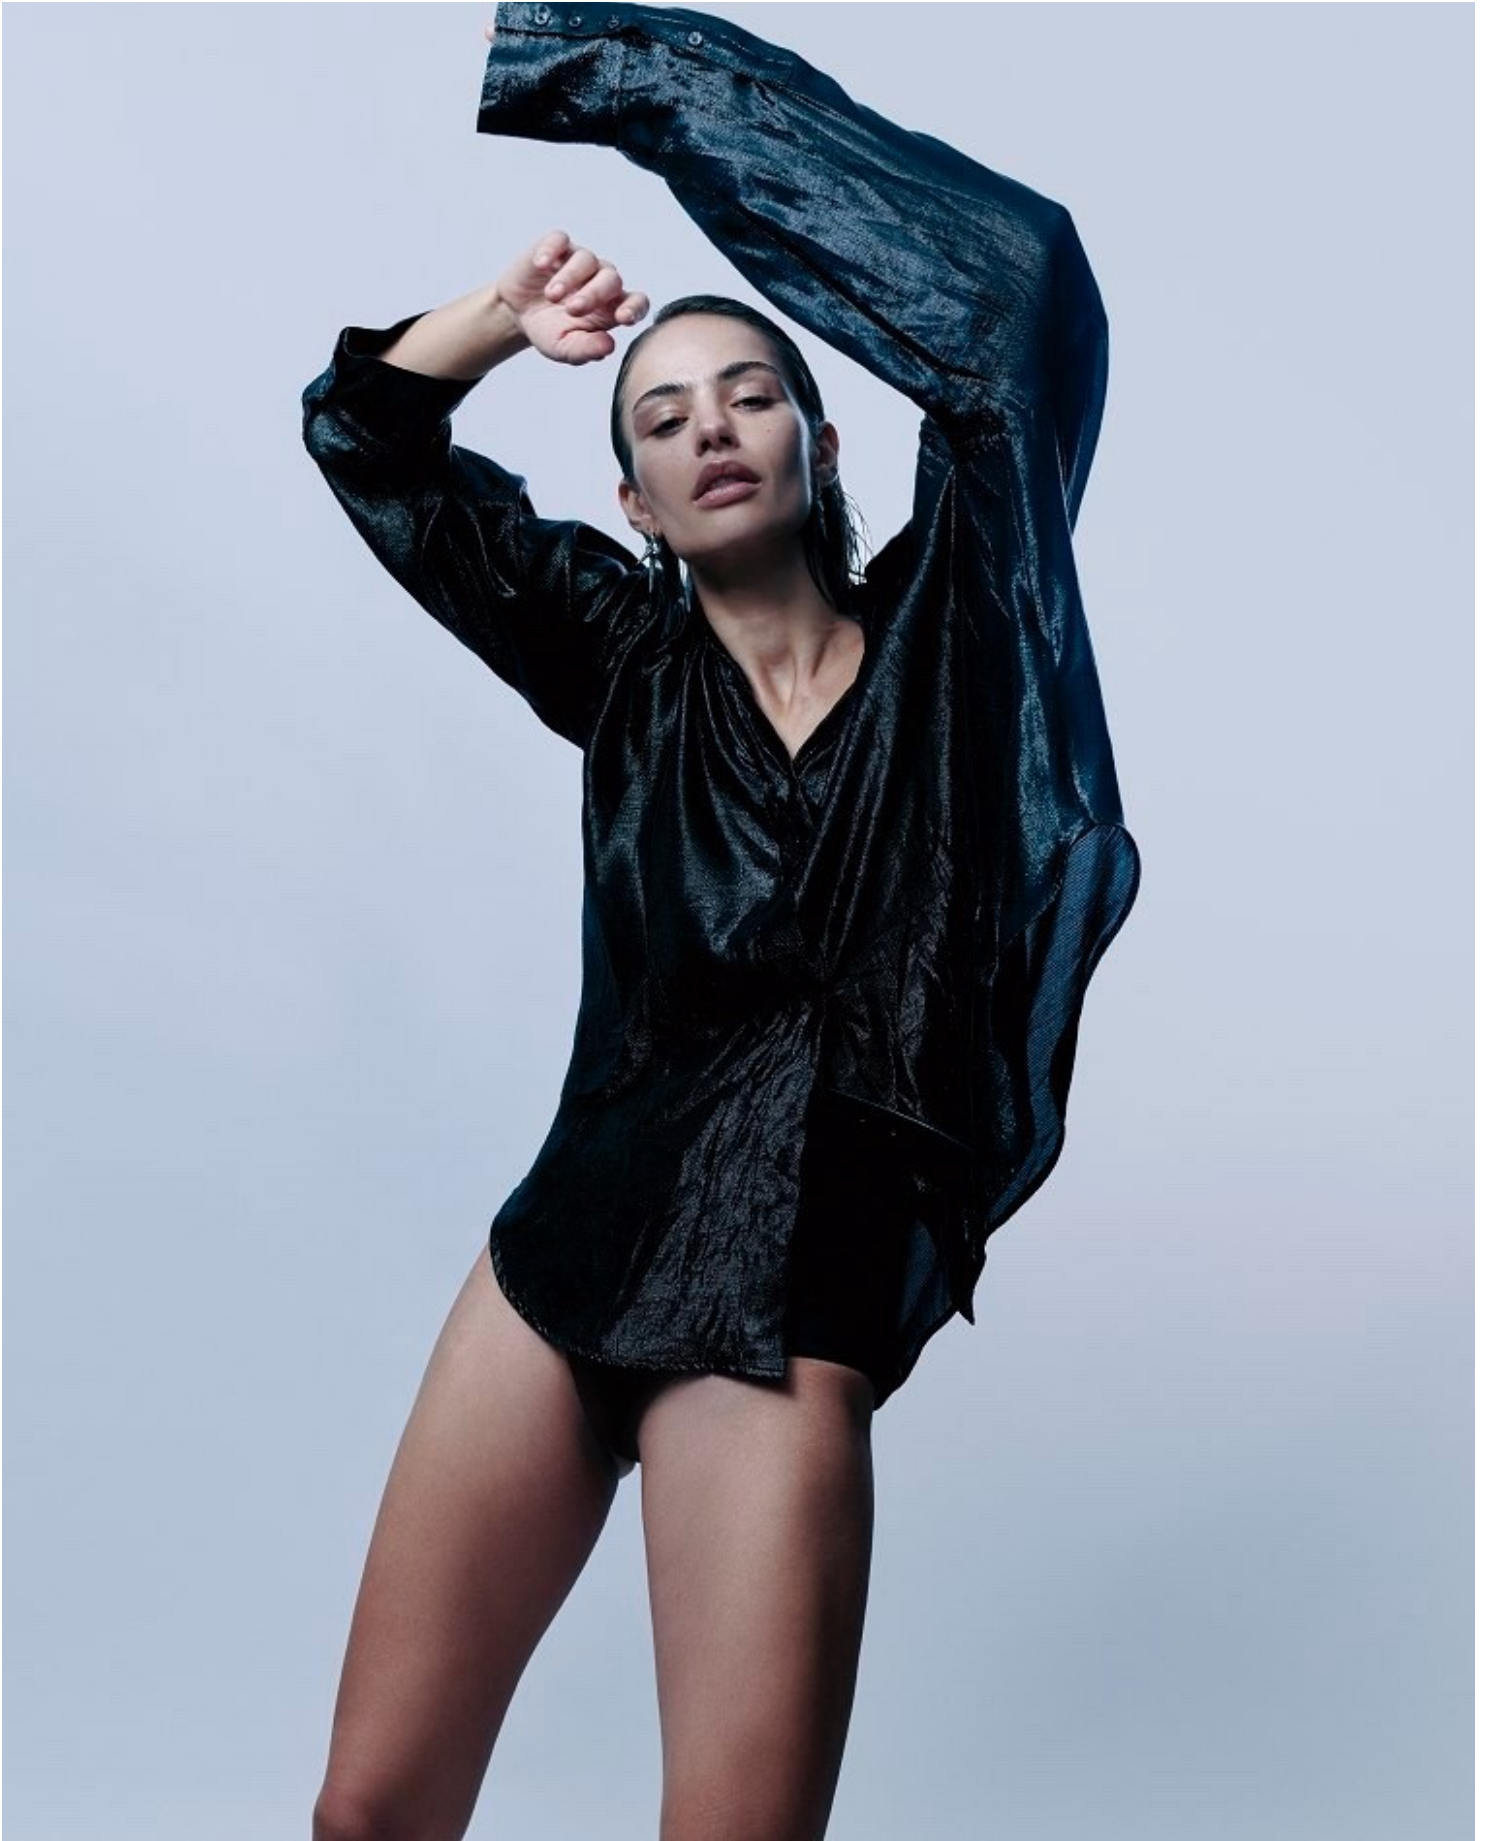

DAMAN

NICOLE MEYER

HEIGHT: 176 CHEST: 82 WAIST: 63 HAIR: D.BROWN EYES: BLUE SUIT: SHOES: 40