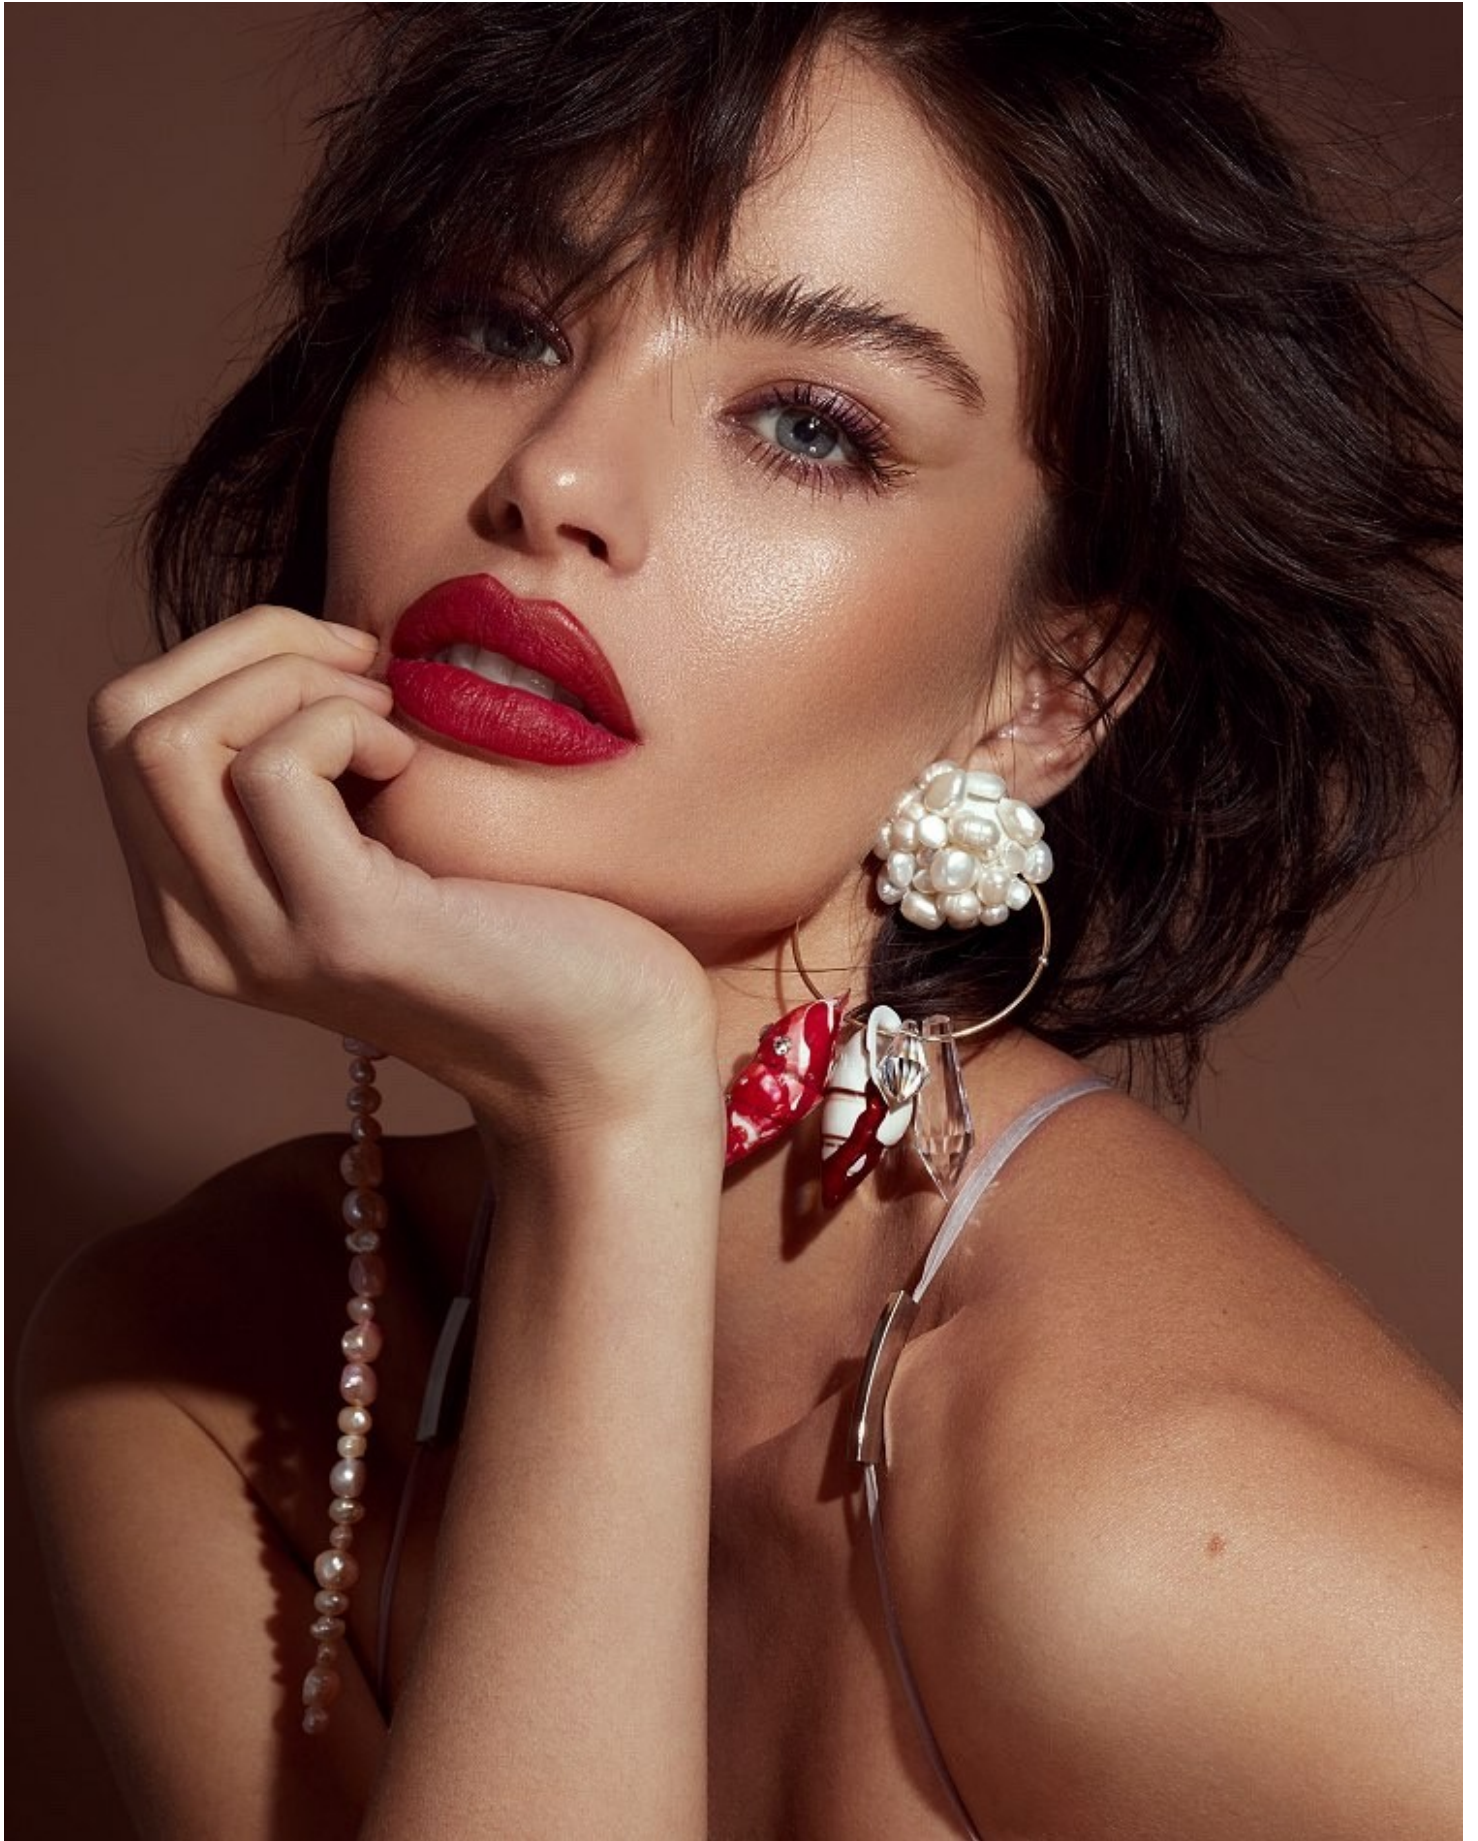

DAMAN

NICOLE MEYER

HEIGHT: 176 CHEST: 82 WAIST: 63 HAIR: D.BROWN EYES: BLUE SUIT: SHOES: 40