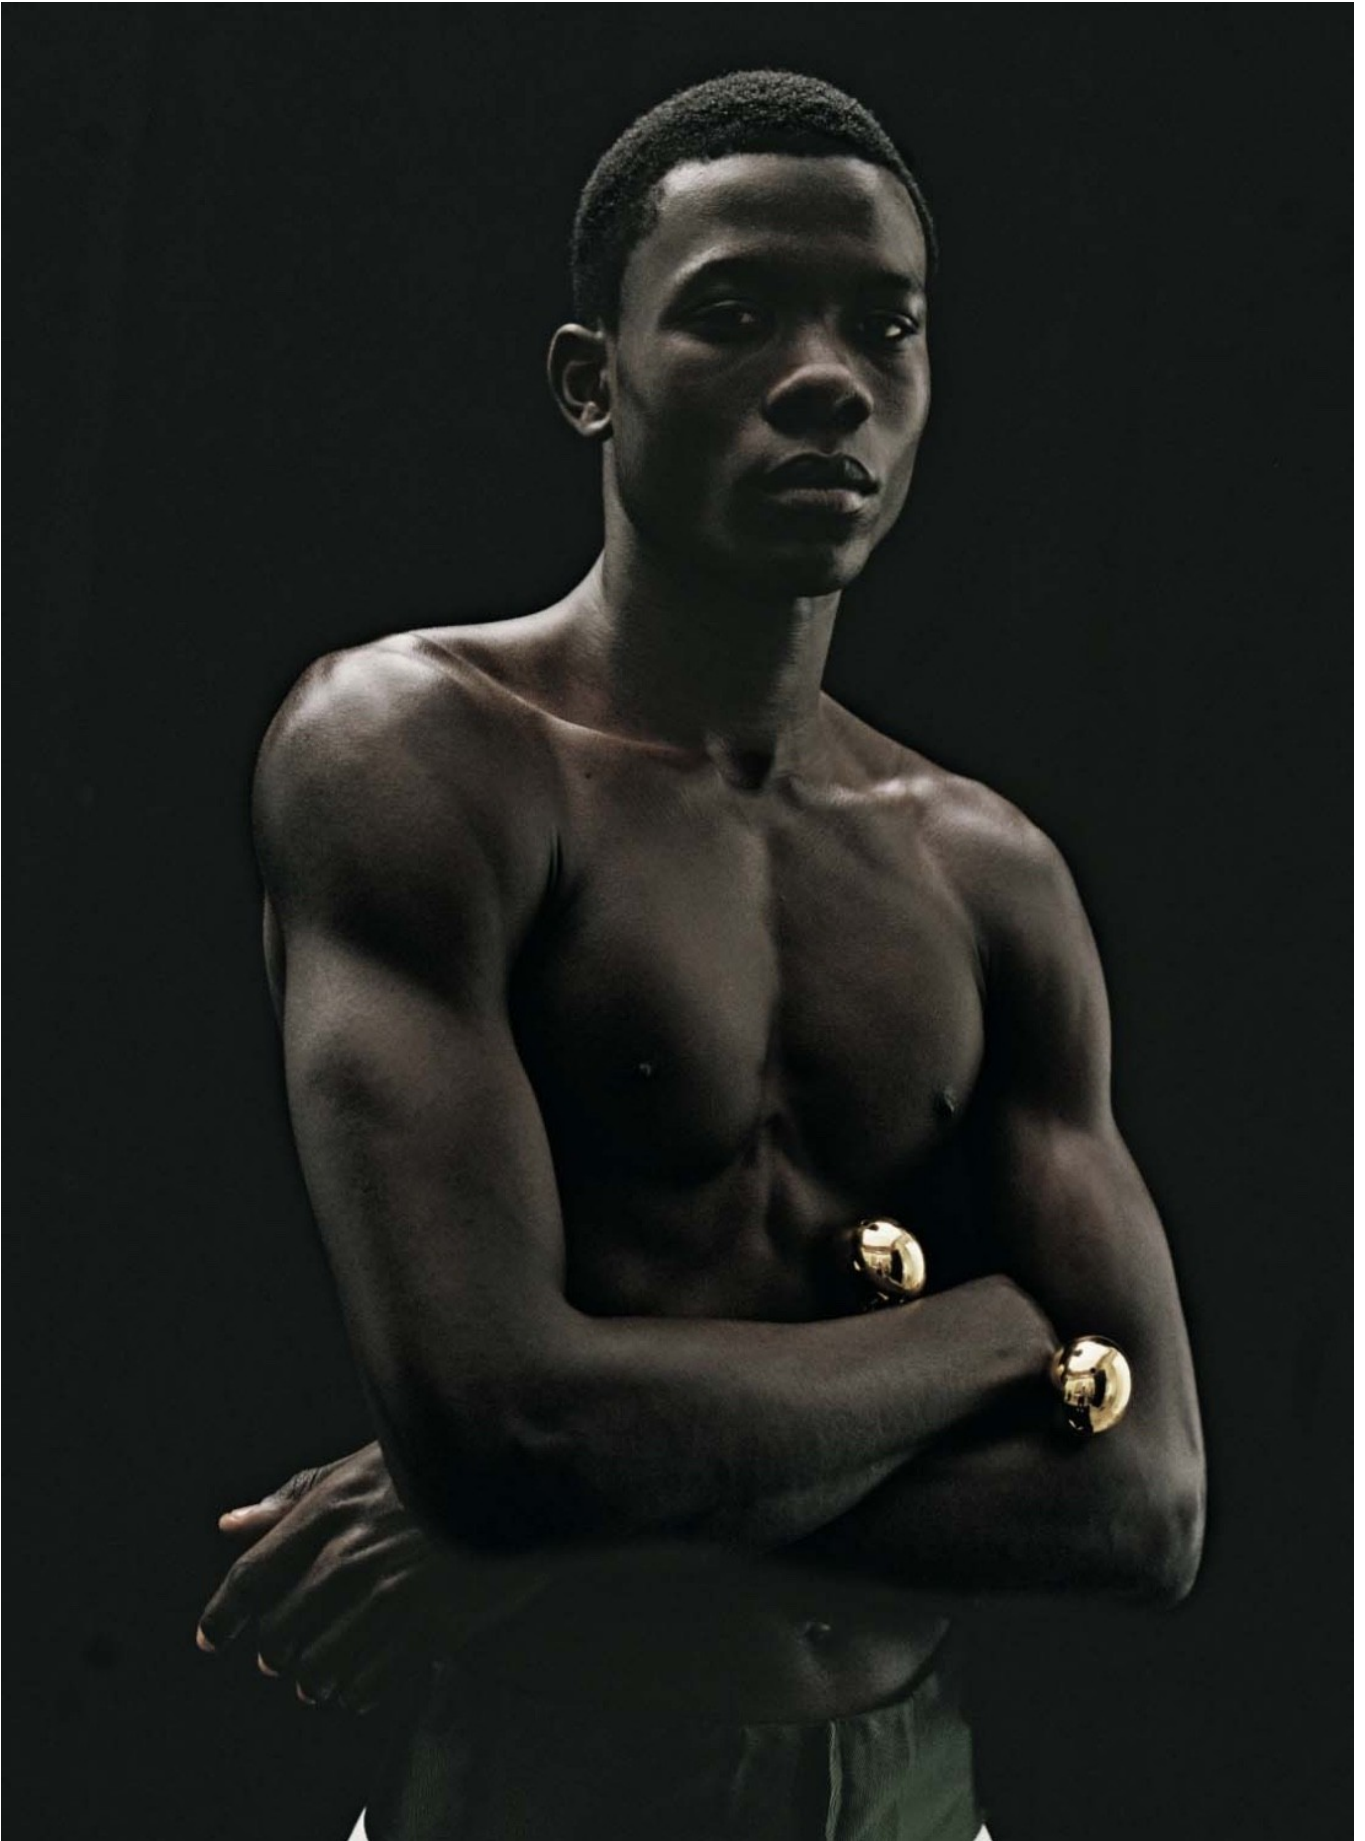

DAMAN

MOUHAMETH

HEIGHT: 188 CHEST: 97 WAIST: 73 HAIR: D.BROWN EYES: BROWN SUIT: 48-50 SHOES: 44

DAMAN

MOUHAMEETH

HEIGHT: 188 CHEST: 97 WAIST: 73 HAIR: D.BROWN EYES: BROWN SUIT: 48-50 SHOES: 44

DAMAN

MOUHAMEH

MOUHAMEETH

HEIGHT: 188 CHEST: 97 WAIST: 73 HAIR: D.BROWN EYES: BROWN SUIT: 48-50 SHOES: 44

DAMAN

MOUHAMEETH

HEIGHT: 188 CHEST: 97 WAIST: 73 HAIR: D.BROWN EYES: BROWN SUIT: 48-50 SHOES: 44

DAMAN

MOUHAMEH

HEIGHT: 188 CHEST: 97 WAIST: 73 HAIR: D.BROWN EYES: BROWN SUIT: 48-50 SHOES: 44

DAMAN

MOUHAMEH

HEIGHT: 188 CHEST: 97 WAIST: 73 HAIR: D.BROWN EYES: BROWN SUIT: 48-50 SHOES: 44

DAMAN

Ibrahima wears Suit EDWARD CUMING - Shirt MANS - Shoes BOTTEGA VENETA
Mouhameth wears Suit EDWARD CUMING - Shirt RAF SIMONS - Shoes GIVENCHY

MOUHAMETH

HEIGHT: 188 CHEST: 97 WAIST: 73 HAIR: D.BROWN EYES: BROWN SUIT: 48-50 SHOES: 44

DAMAN

MOUHAMEETH

HEIGHT: 188 CHEST: 97 WAIST: 73 HAIR: D.BROWN EYES: BROWN SUIT: 48-50 SHOES: 44

DAMAN

LOOK 20

MOON SALUTATOR N°6