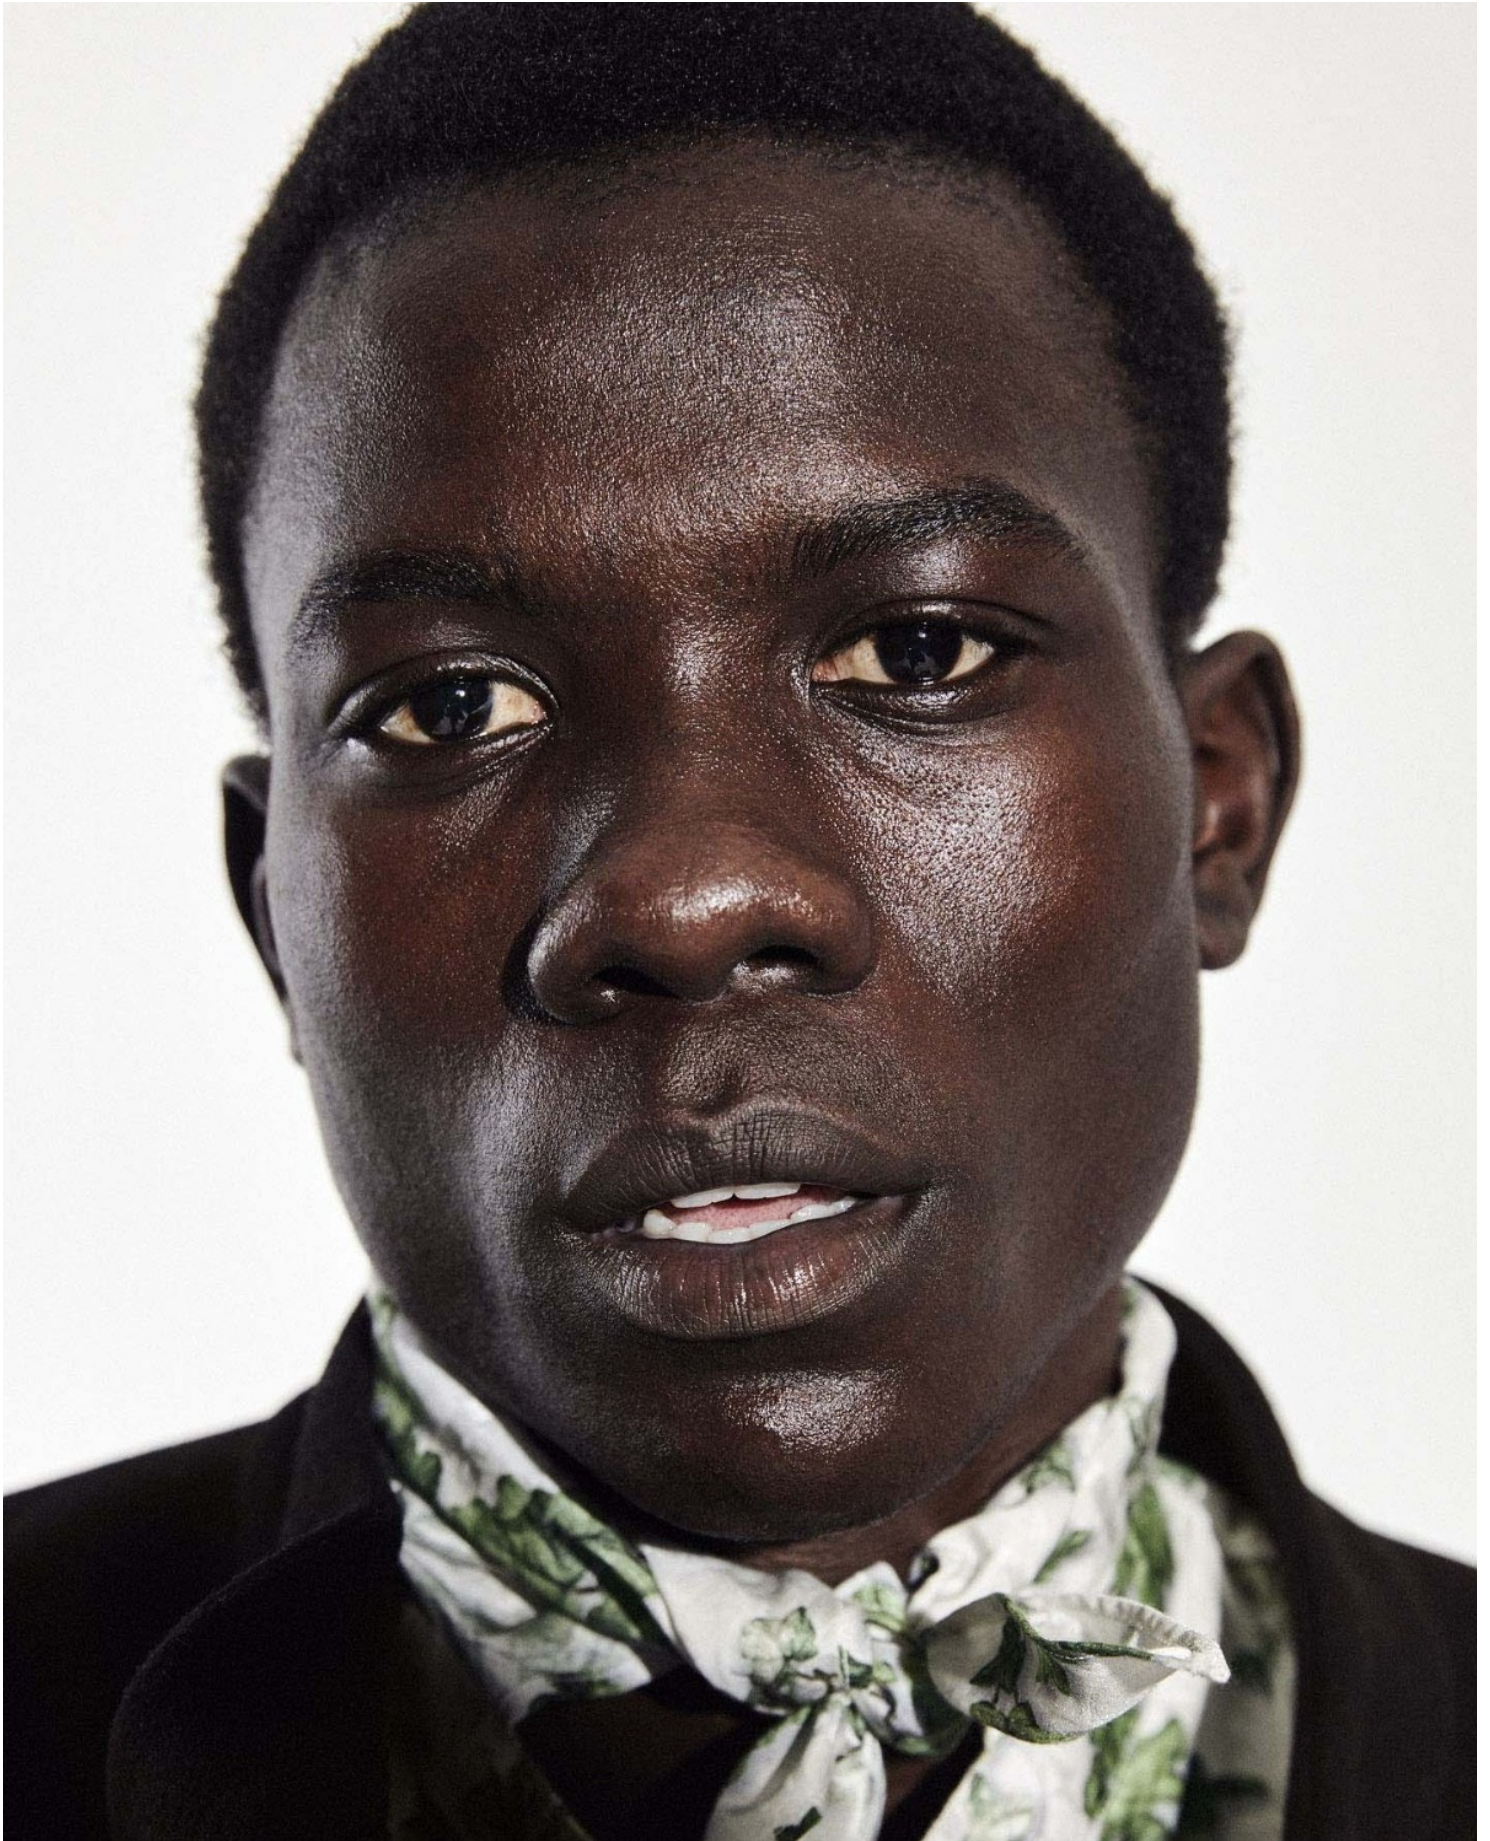

DAMAN

MOUHAMETH

HEIGHT: 188 CHEST: 97 WAIST: 73 HAIR: D.BROWN EYES: BROWN SUIT: 48-50 SHOES: 44

DAMAN

MOUHAMEETH

HEIGHT: 188 CHEST: 97 WAIST: 73 HAIR: D.BROWN EYES: BROWN SUIT: 48-50 SHOES: 44

DAMAN

MOUHAMEH

DAMAN

MOUHAMEH

HEIGHT: 188 CHEST: 97 WAIST: 73 HAIR: D.BROWN EYES: BROWN SUIT: 48-50 SHOES: 44

DAMAN

Ibrahima wears Suit EDWARD CUMING - Shirt MANS - Shoes BOTTEGA VENETA
Mouhameth wears Suit EDWARD CUMING - Shirt RAF SIMONS - Shoes GIVENCHY

MOUHAMETH

HEIGHT: 188 CHEST: 97 WAIST: 73 HAIR: D.BROWN EYES: BROWN SUIT: 48-50 SHOES: 44

DAMAN

MOUHAMEH

HEIGHT: 188 CHEST: 97 WAIST: 73 HAIR: D.BROWN EYES: BROWN SUIT: 48-50 SHOES: 44

DAMAN

MOUHAMETH

HEIGHT: 188 CHEST: 97 WAIST: 73 HAIR: D.BROWN EYES: BROWN SUIT: 48-50 SHOES: 44

DAMAN

MOUHAMETH

HEIGHT: 188 CHEST: 97 WAIST: 73 HAIR: D.BROWN EYES: BROWN SUIT: 48-50 SHOES: 44

DAMAN

MOUHAMEH

HEIGHT: 188 CHEST: 97 WAIST: 73 HAIR: D.BROWN EYES: BROWN SUIT: 48-50 SHOES: 44

DAMAN

MOUHAMEH