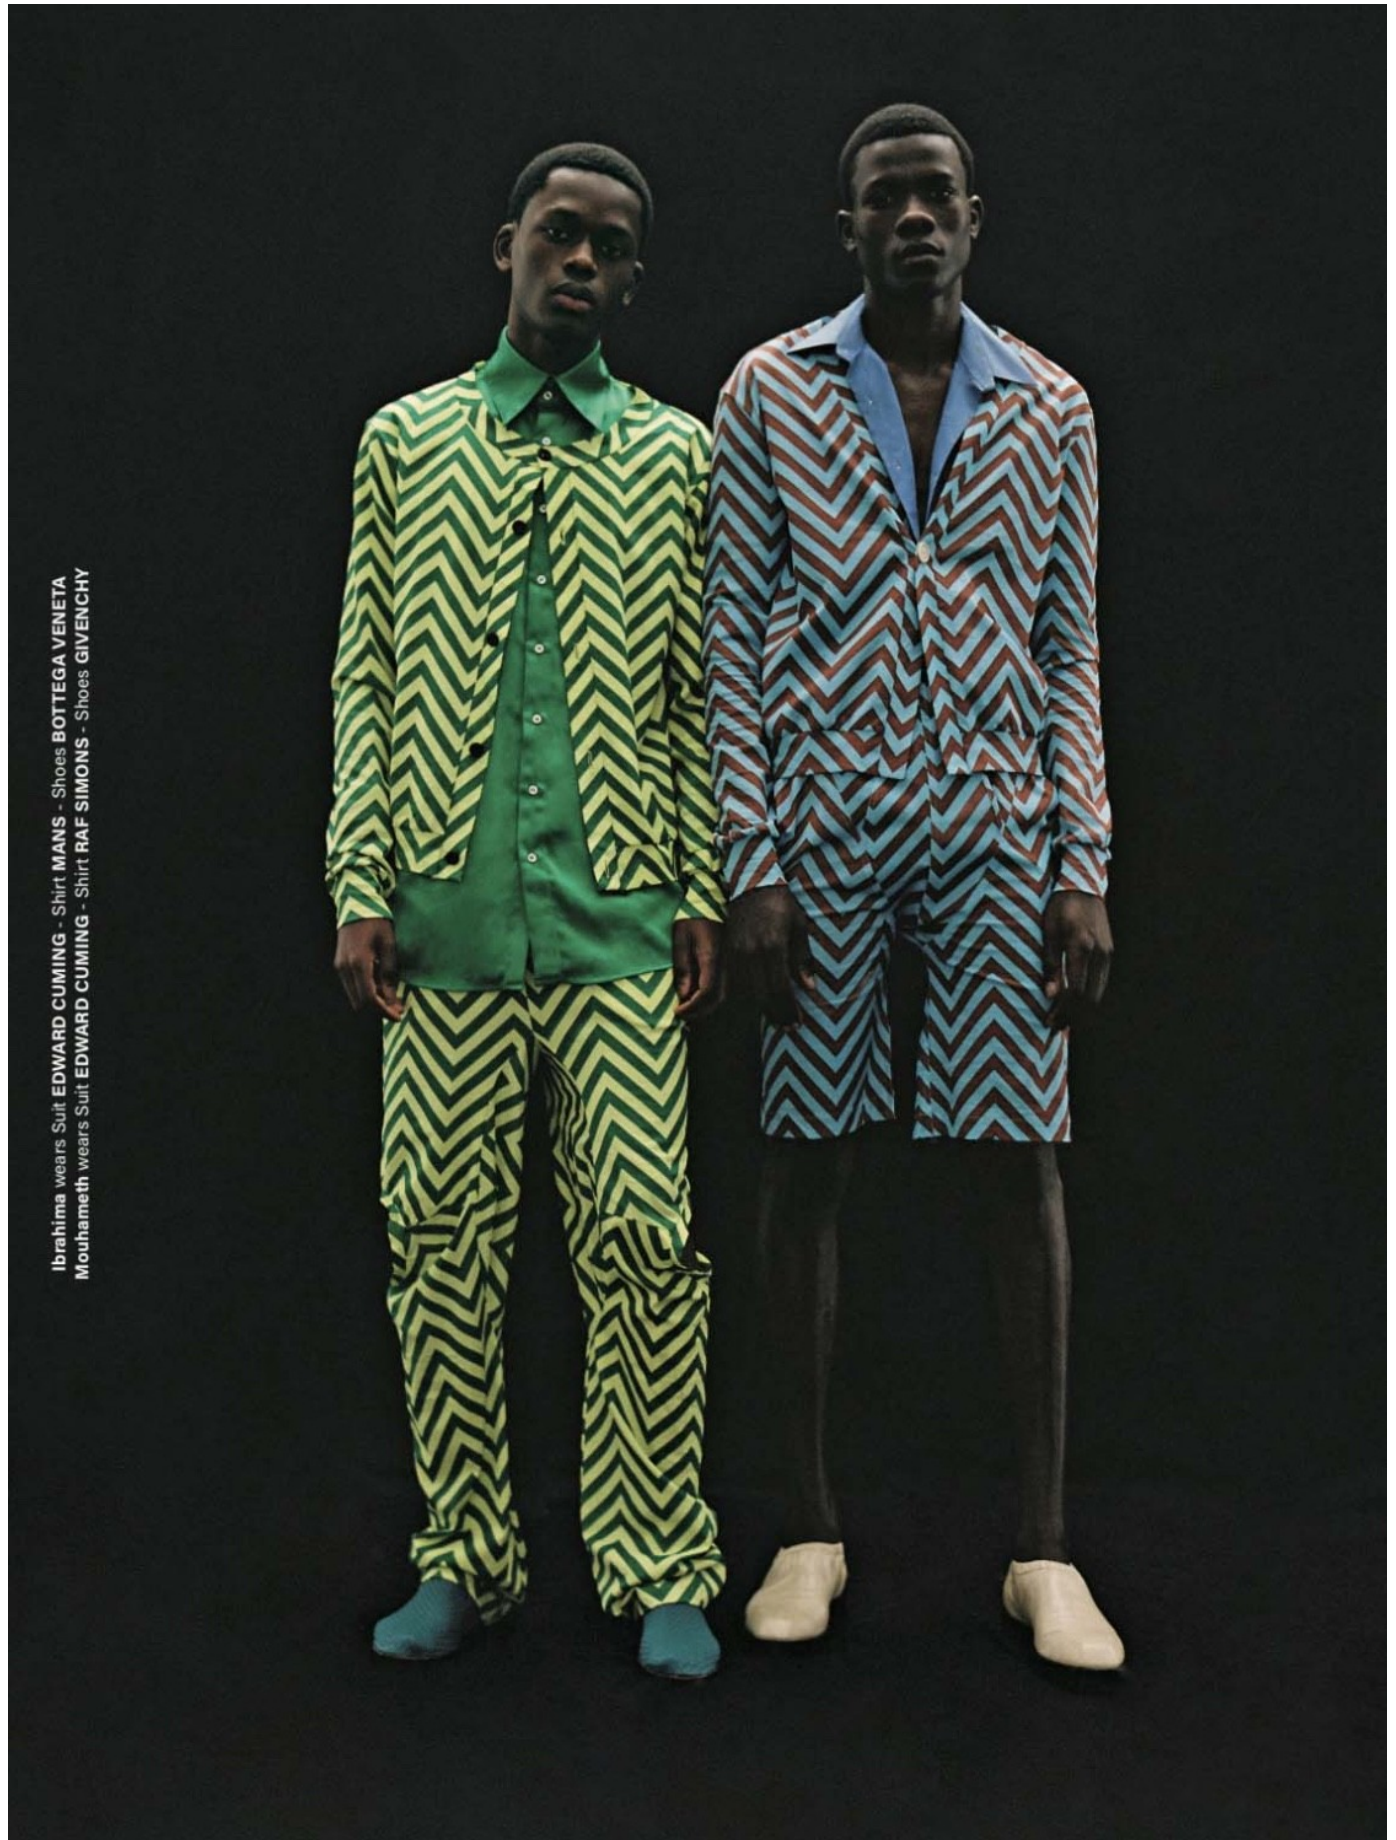

DAMAN

Ibrahima wears Suit EDWARD CUMING - Shirt MANS - Shoes BOTTEGA VENETA
Mouhameth wears Suit EDWARD CUMING - Shirt RAF SIMONS - Shoes GIVENCHY

MOUHAMETH

HEIGHT: 188 CHEST: 97 WAIST: 73 HAIR: D.BROWN EYES: BROWN SUIT: 48-50 SHOES: 44