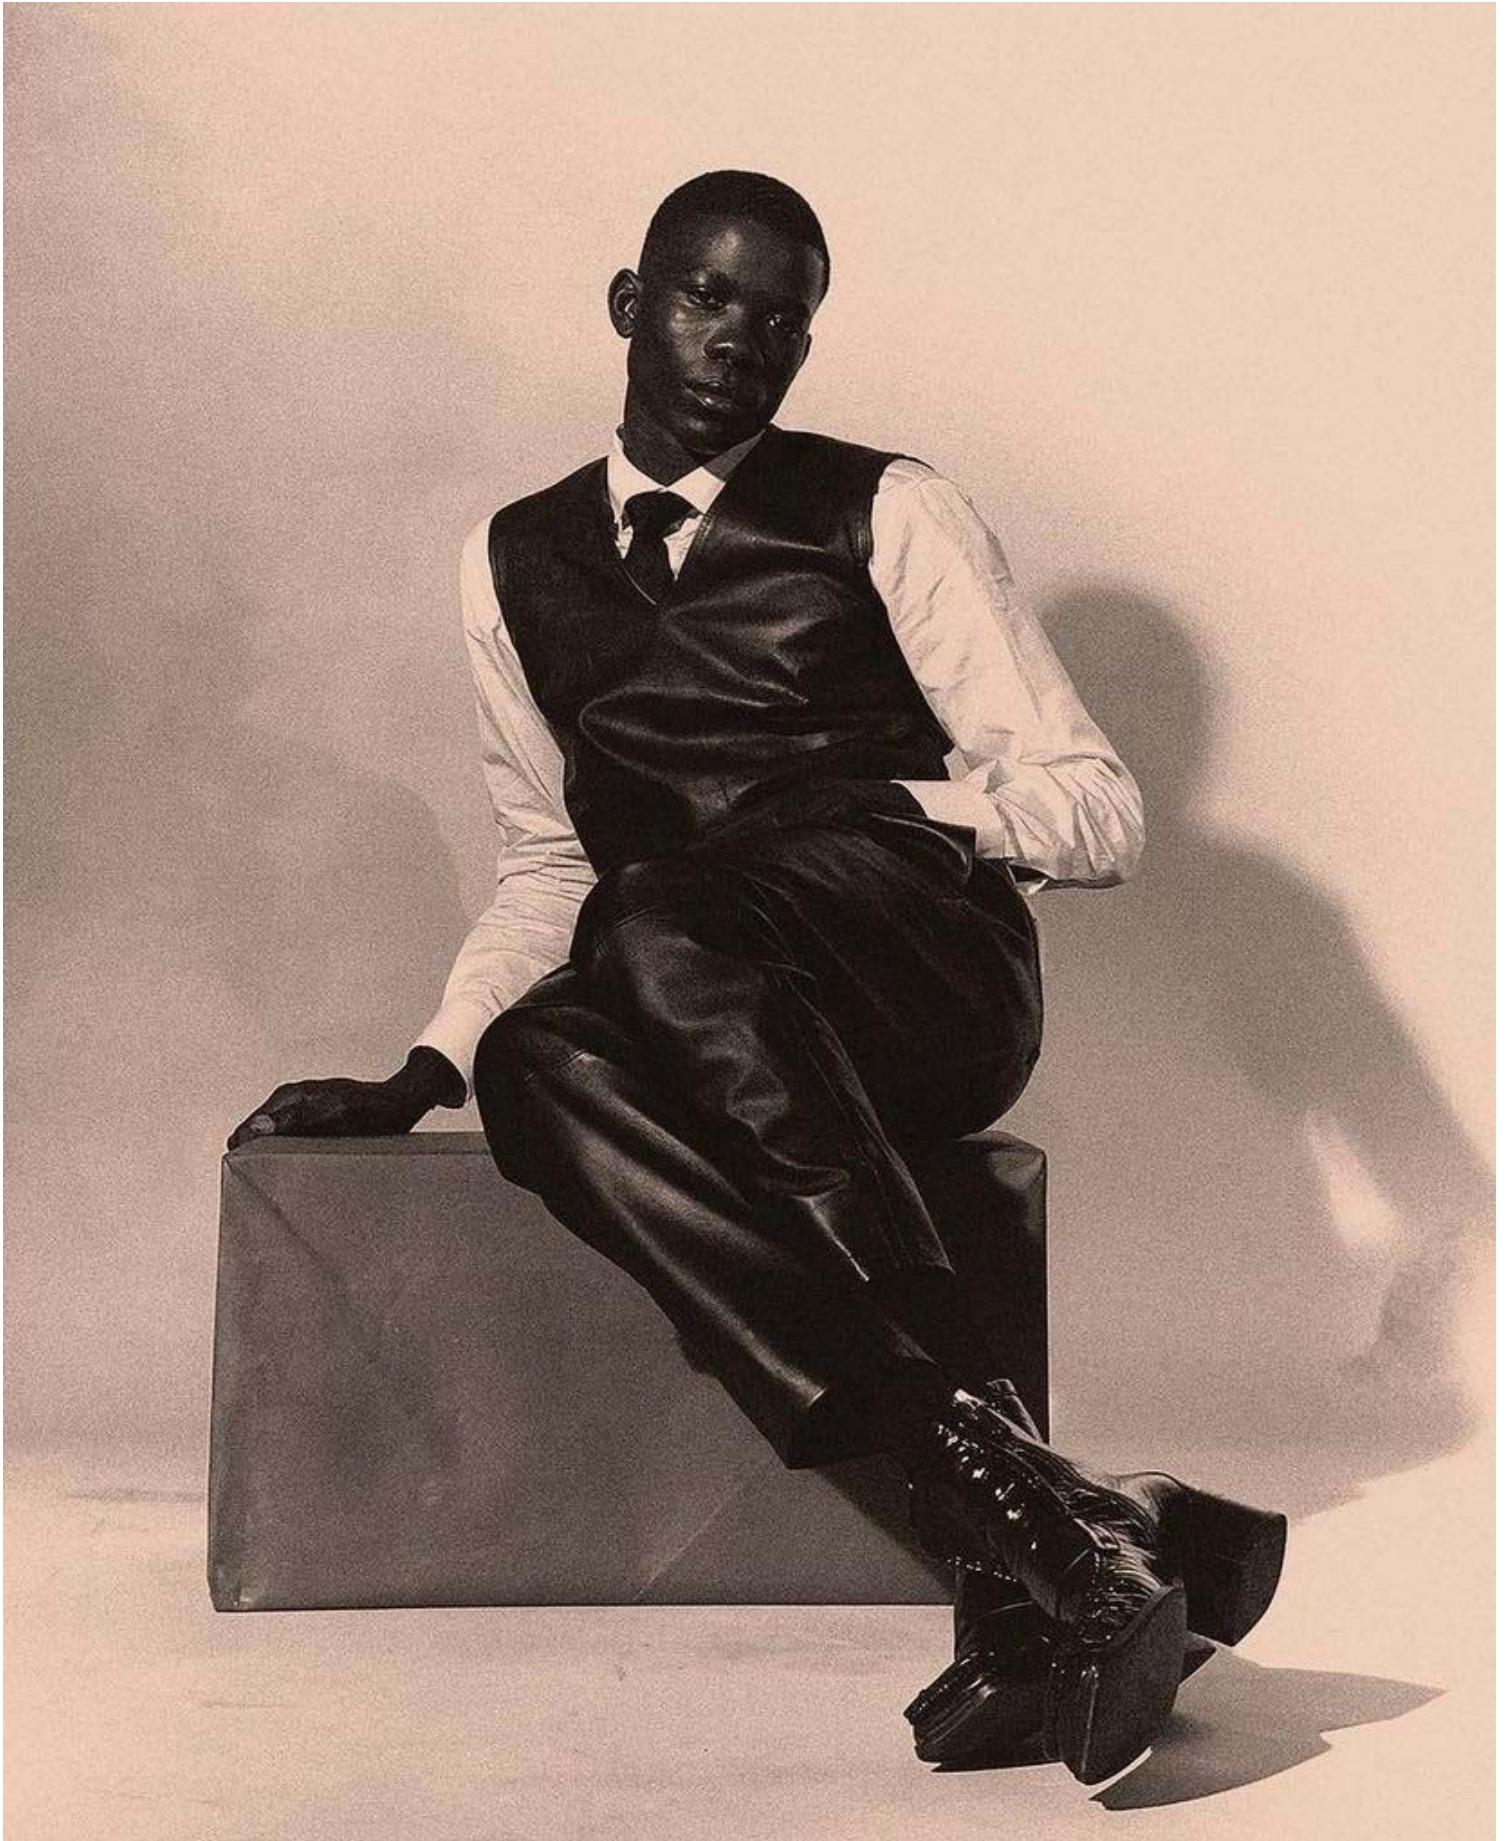

DAMAN

MOUHAMEETH

HEIGHT: 188 CHEST: 97 WAIST: 73 HAIR: D.BROWN EYES: BROWN SUIT: 48-50 SHOES: 44