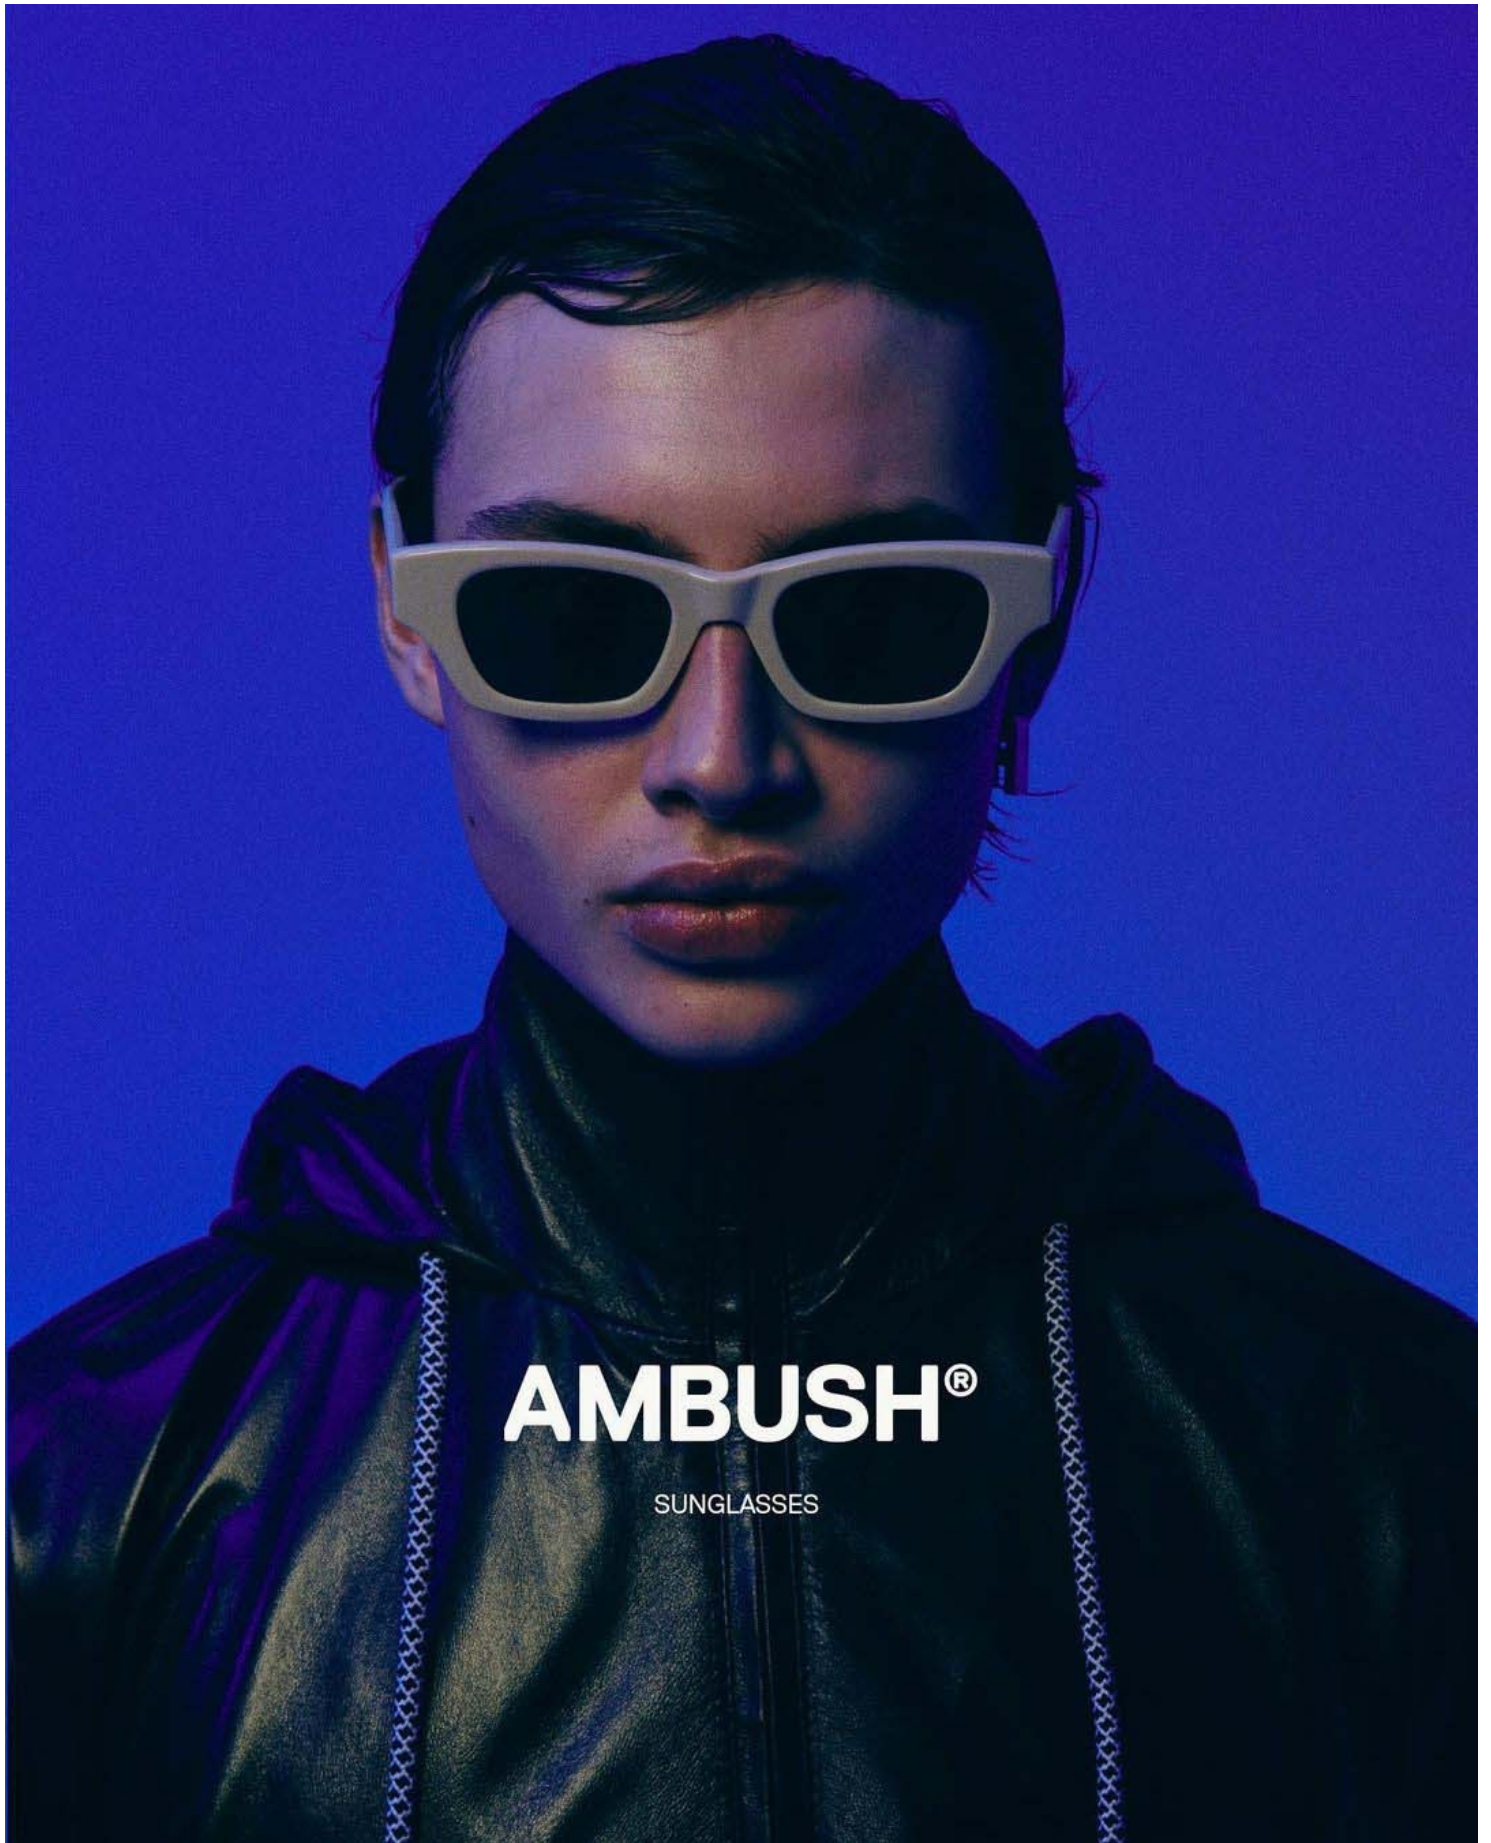

DAMAN

MISHA NATALI

HEIGHT: 185 CHEST: 92 WAIST: 78 HAIR: BROWN EYES: HAZEL SUIT: 48 SHOES: 42-43

DAMAN

AMBUSH®

SUNGLASSES

MISHA NATALI

HEIGHT: 185 CHEST: 92 WAIST: 78 HAIR: BROWN EYES: HAZEL SUIT: 48 SHOES: 42-43