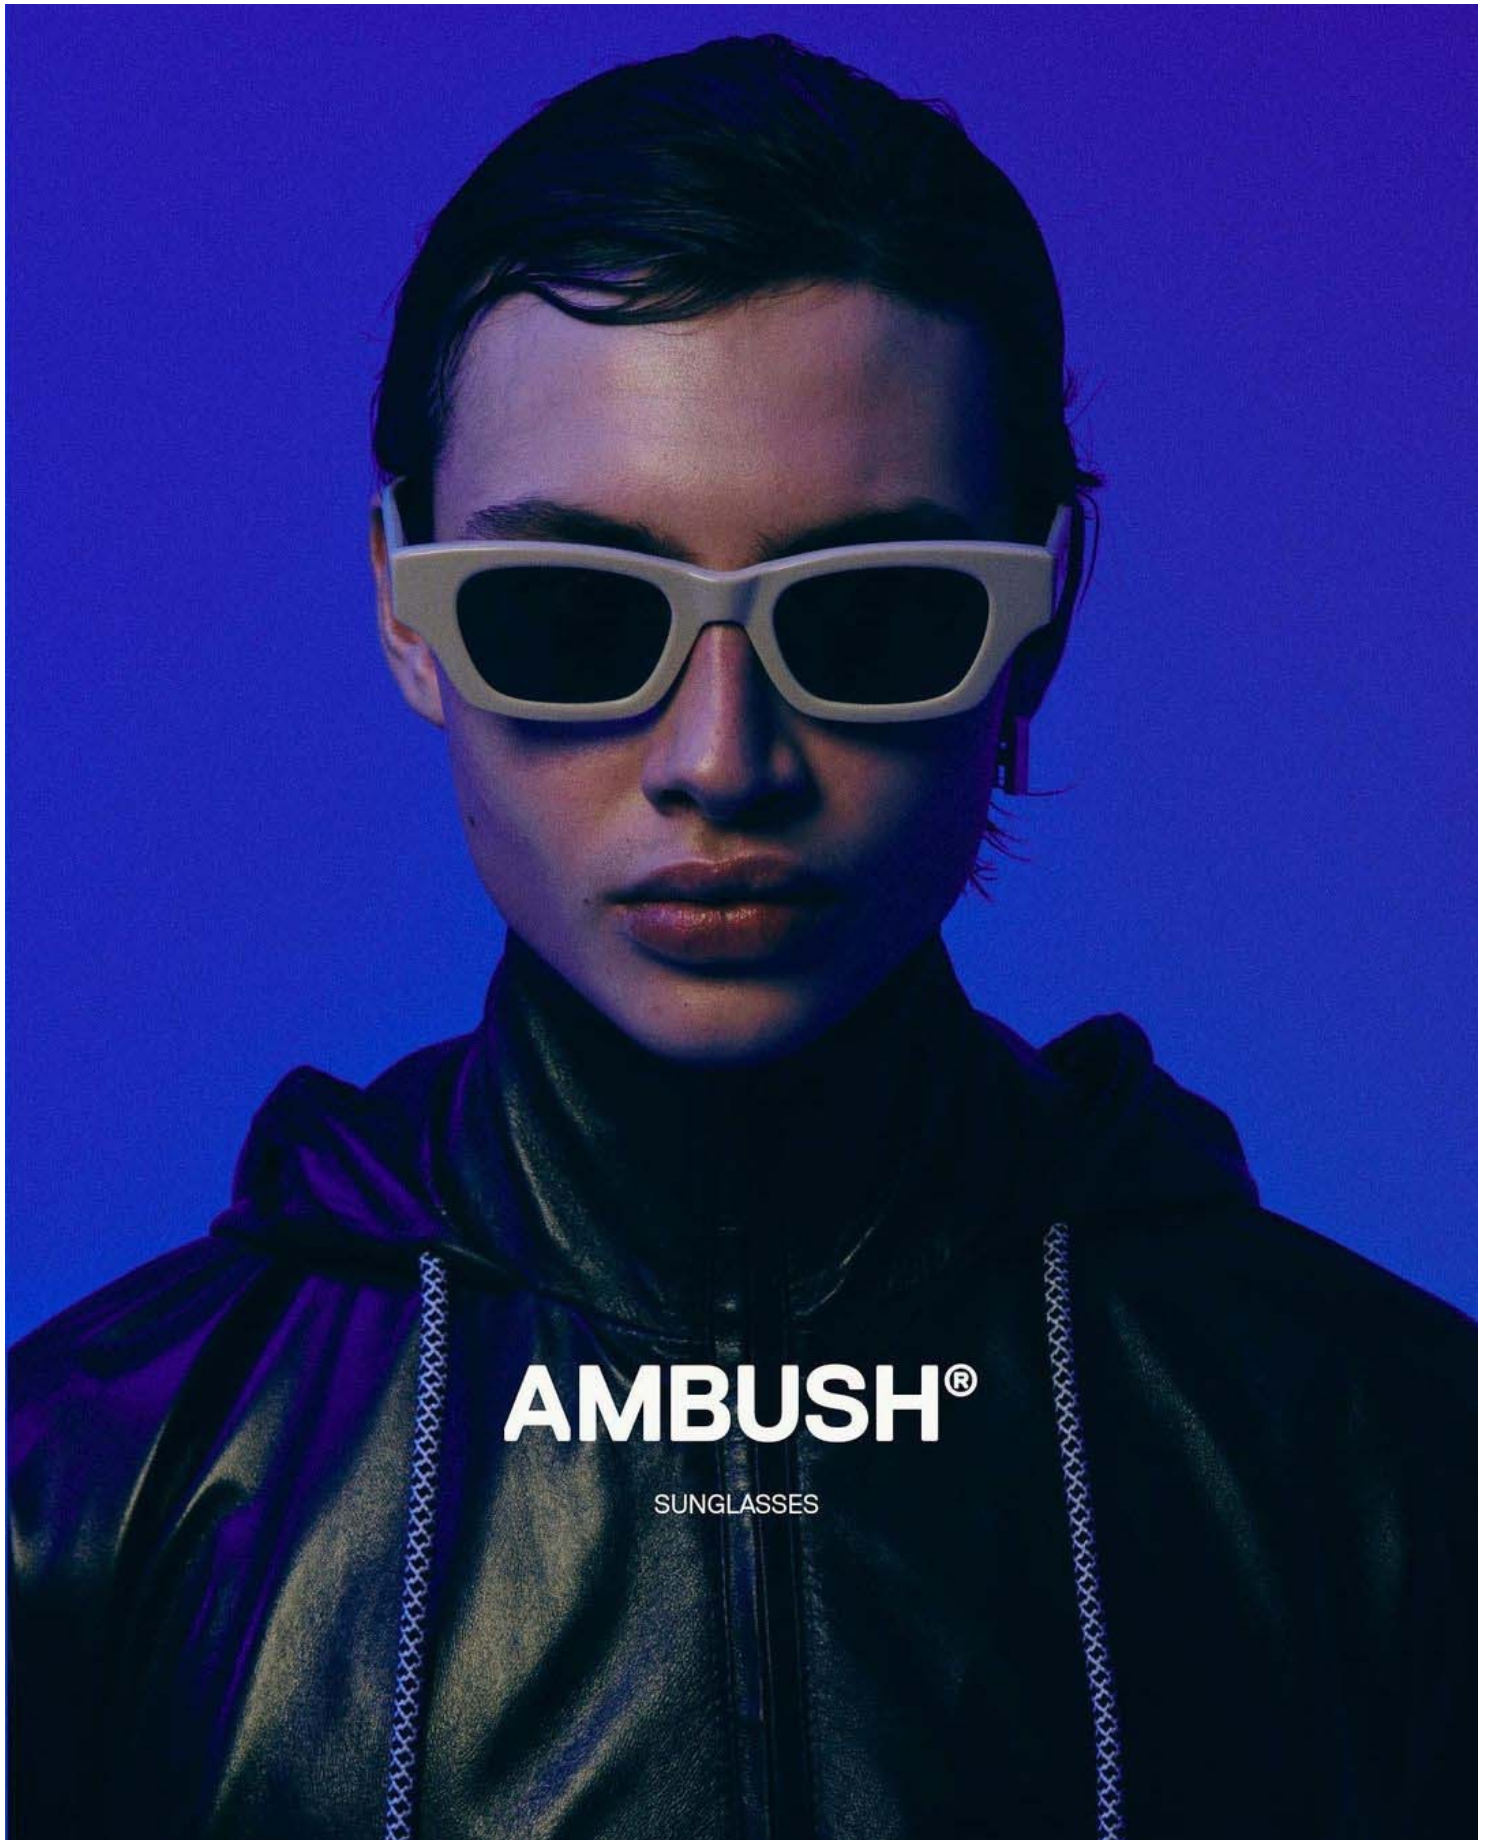

DAMAN

MISHA NATALI

HEIGHT: 185 CHEST: 92 WAIST: 78 HAIR: BROWN EYES: HAZEL SUIT: 48 SHOES: 42-43

DAMAN

AMBUSH®

SUNGLASSES

MISHA NATALI

HEIGHT: 185 CHEST: 92 WAIST: 78 HAIR: BROWN EYES: HAZEL SUIT: 48 SHOES: 42-43