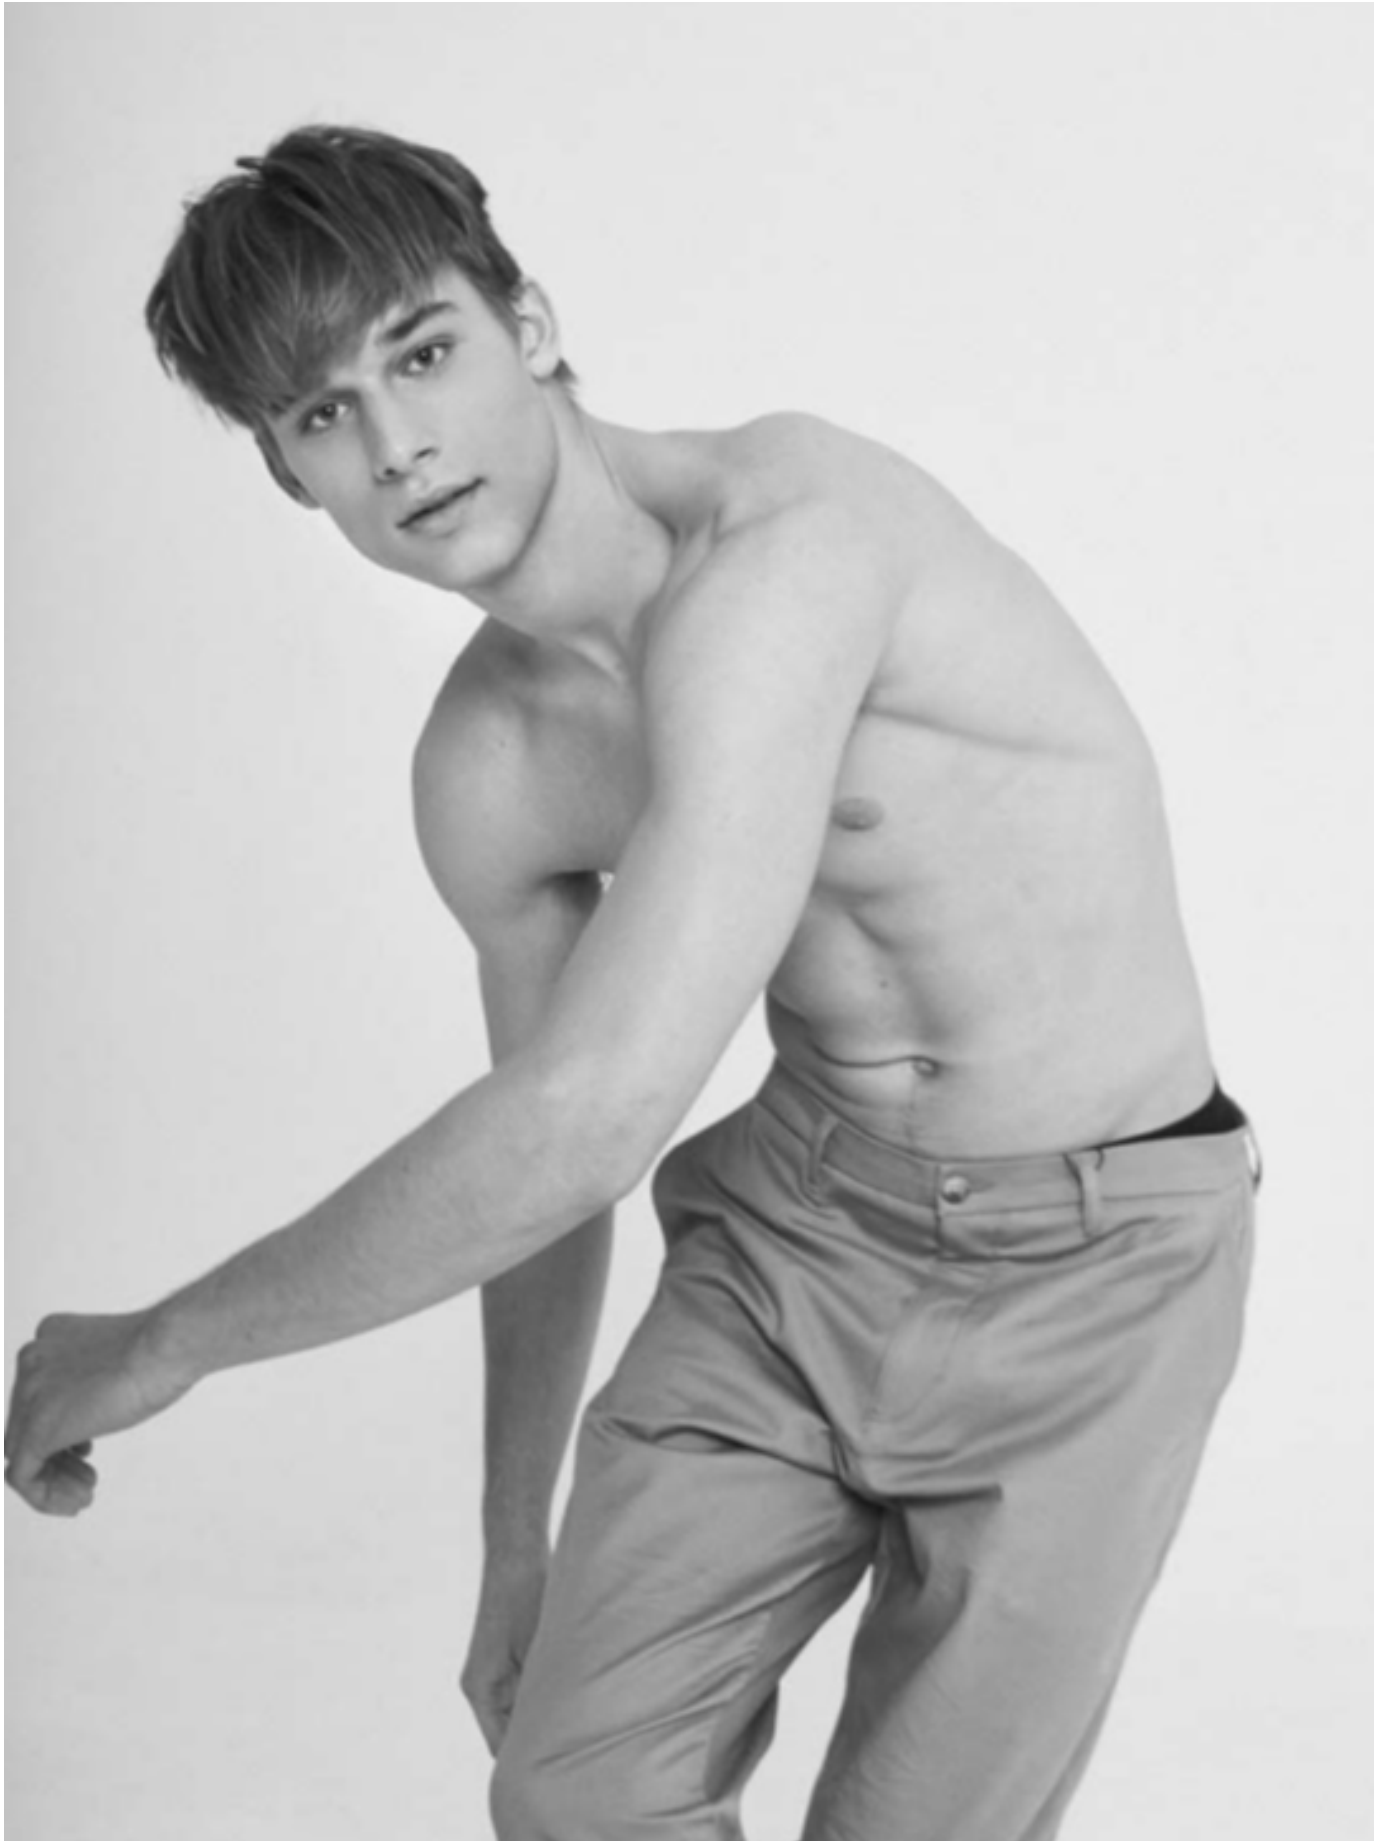

MIKKEL MATTHIESEN

DAMAN

HEIGHT: 189 CHEST: 100 WAIST: 81 HAIR: D.BLOND EYES: BLUE-GREEN SUIT: 50S SHOES: 45-46