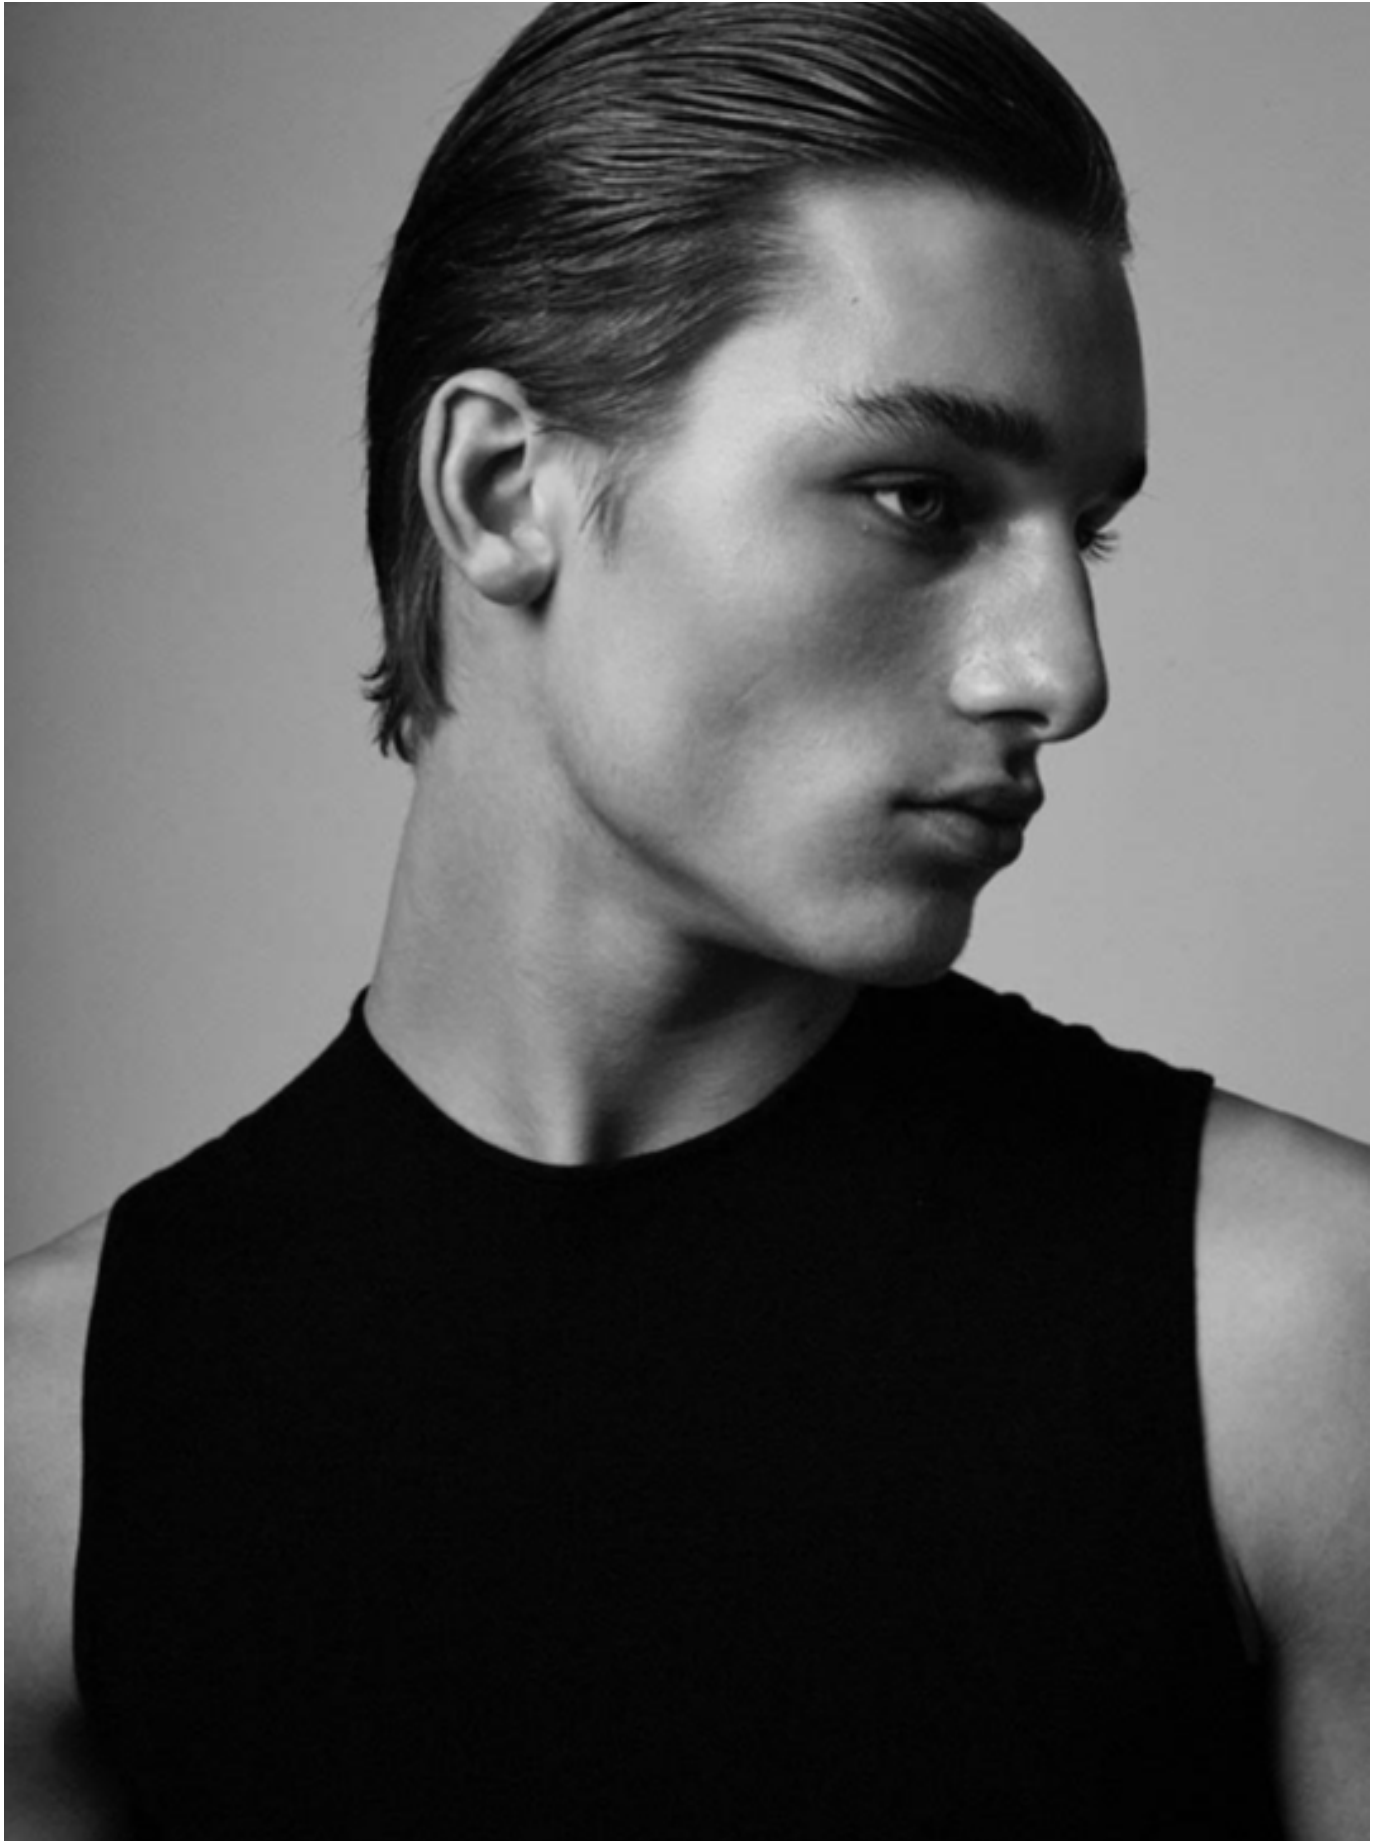

MIKKEL MATTHIESEN

DAMAN

HEIGHT: 189 CHEST: 100 WAIST: 81 HAIR: D.BLOND EYES: BLUE-GREEN SUIT: 50S SHOES: 45-46