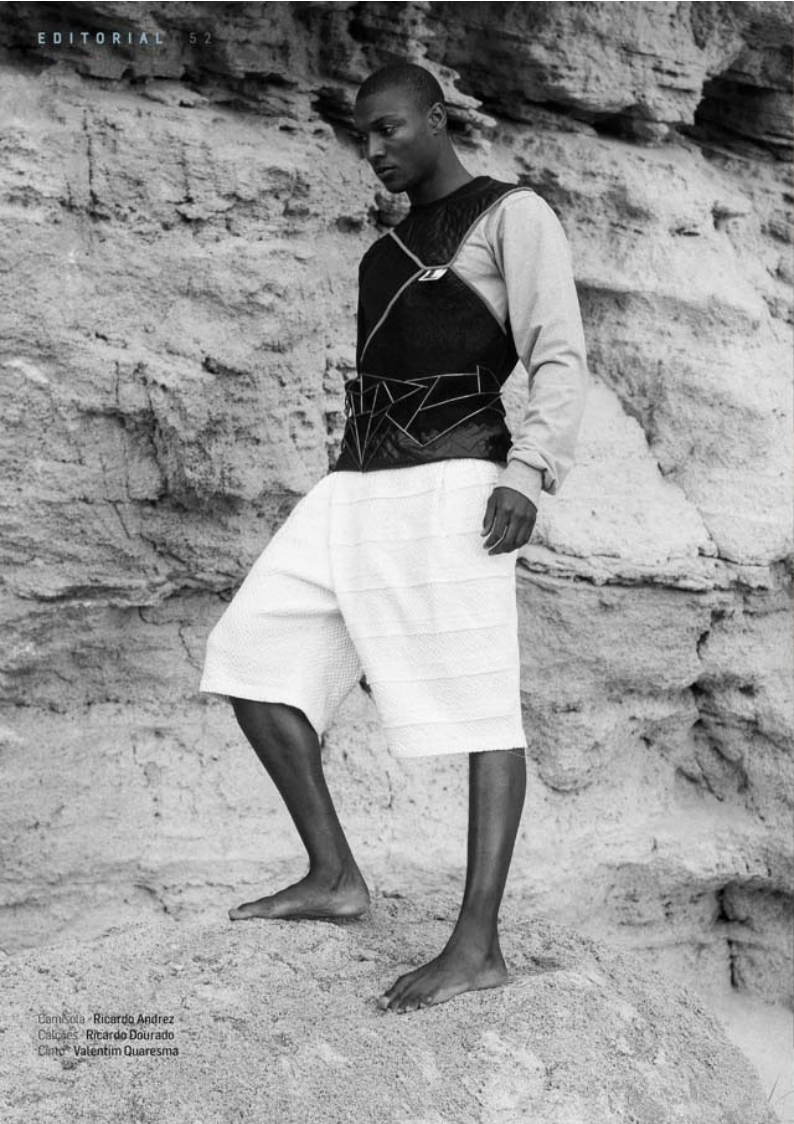

EDITORIAL 52

Boné - Ricardo Andrez
Calções - Ricardo Dourado

MAURO LOPES

HEIGHT: 185 CHEST: 96 WAIST: 73 HAIR: BLACK EYES: BLACK SUIT: 48L SHOES: 42