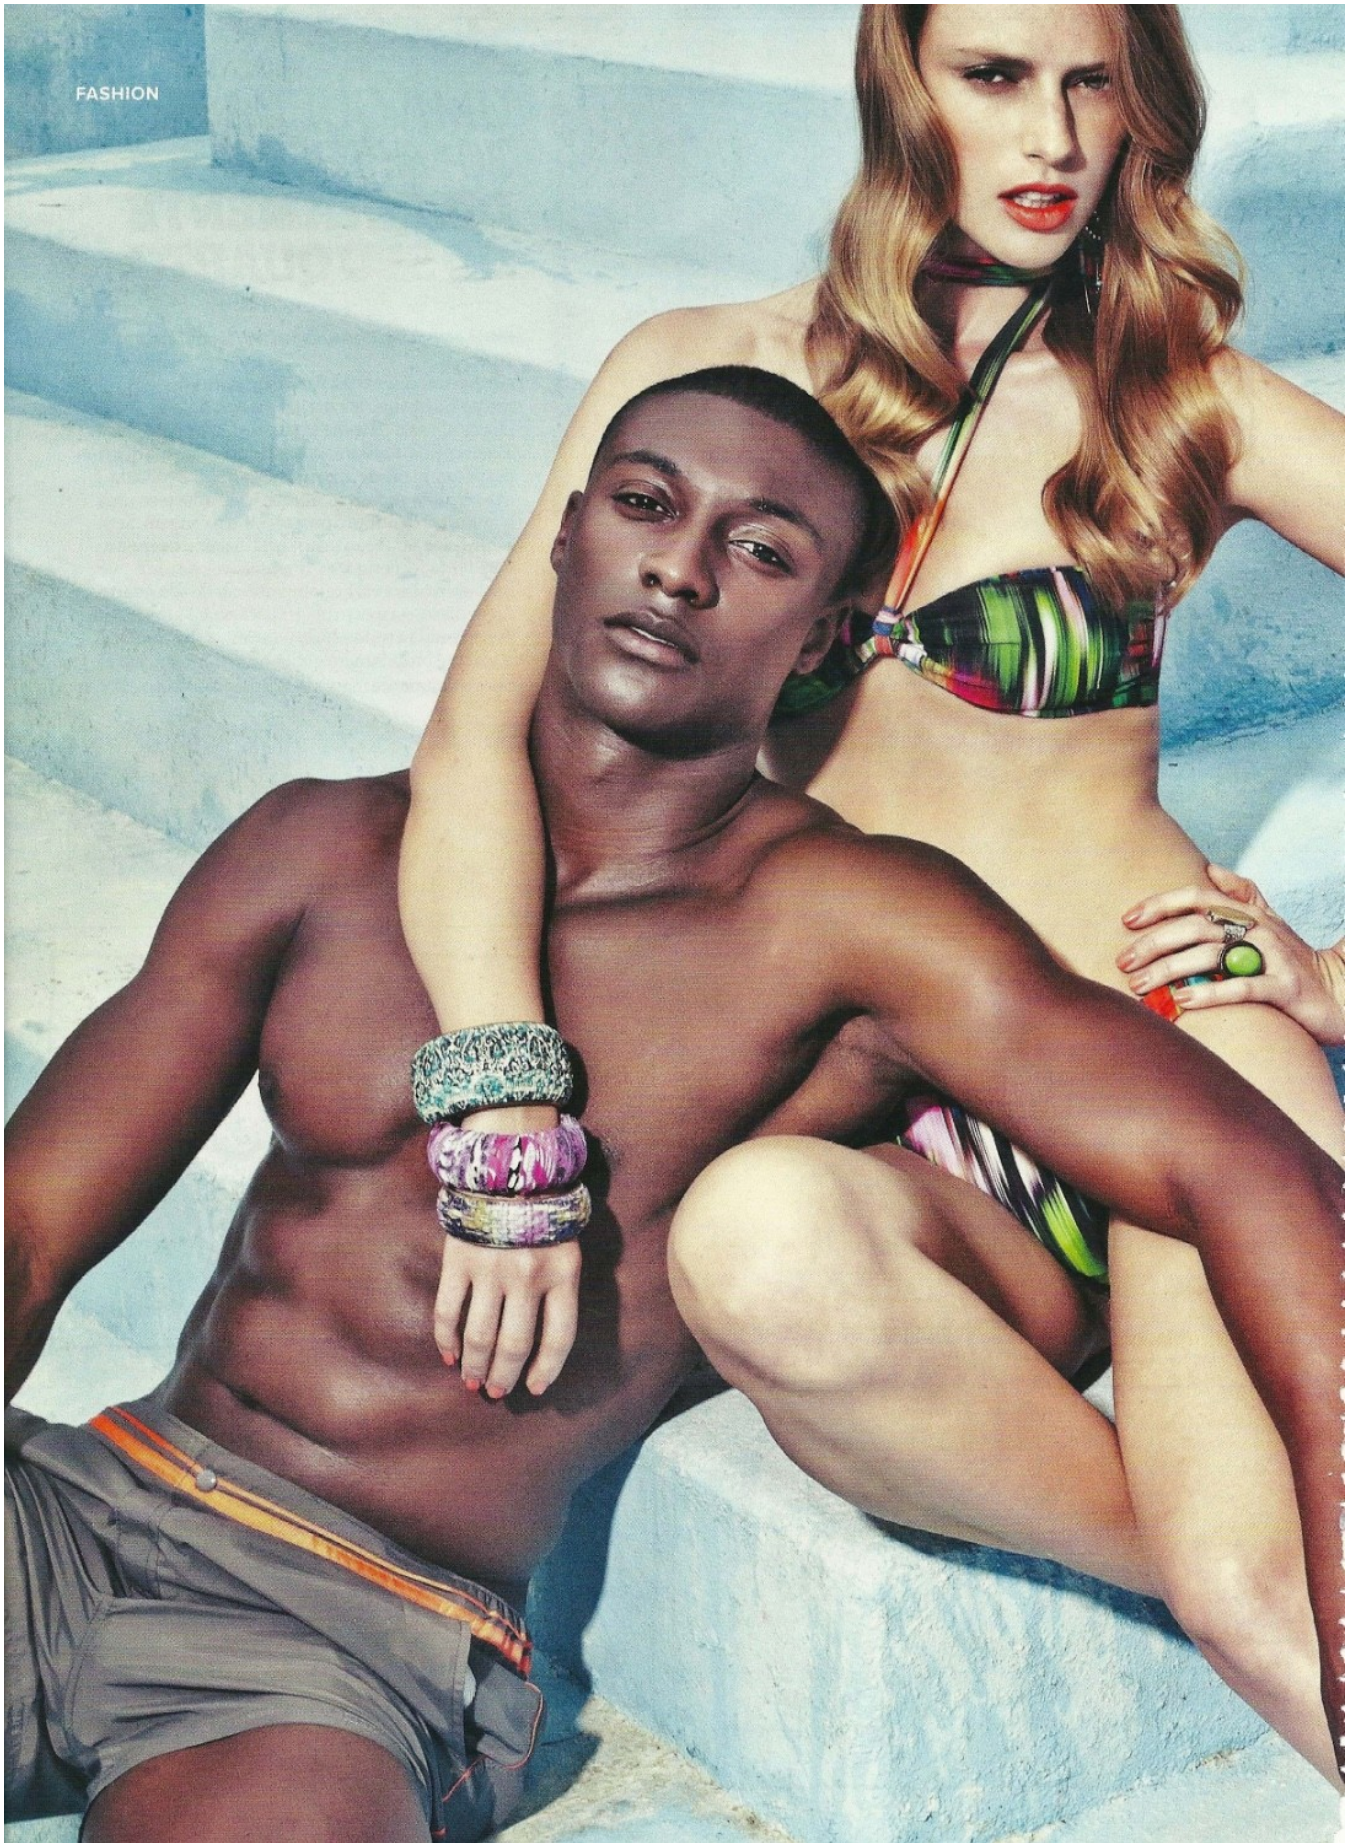

DAMAN

MAURO LOPES

HEIGHT: 185 CHEST: 96 WAIST: 73 HAIR: BLACK EYES: BLACK SUIT: 48L SHOES: 42