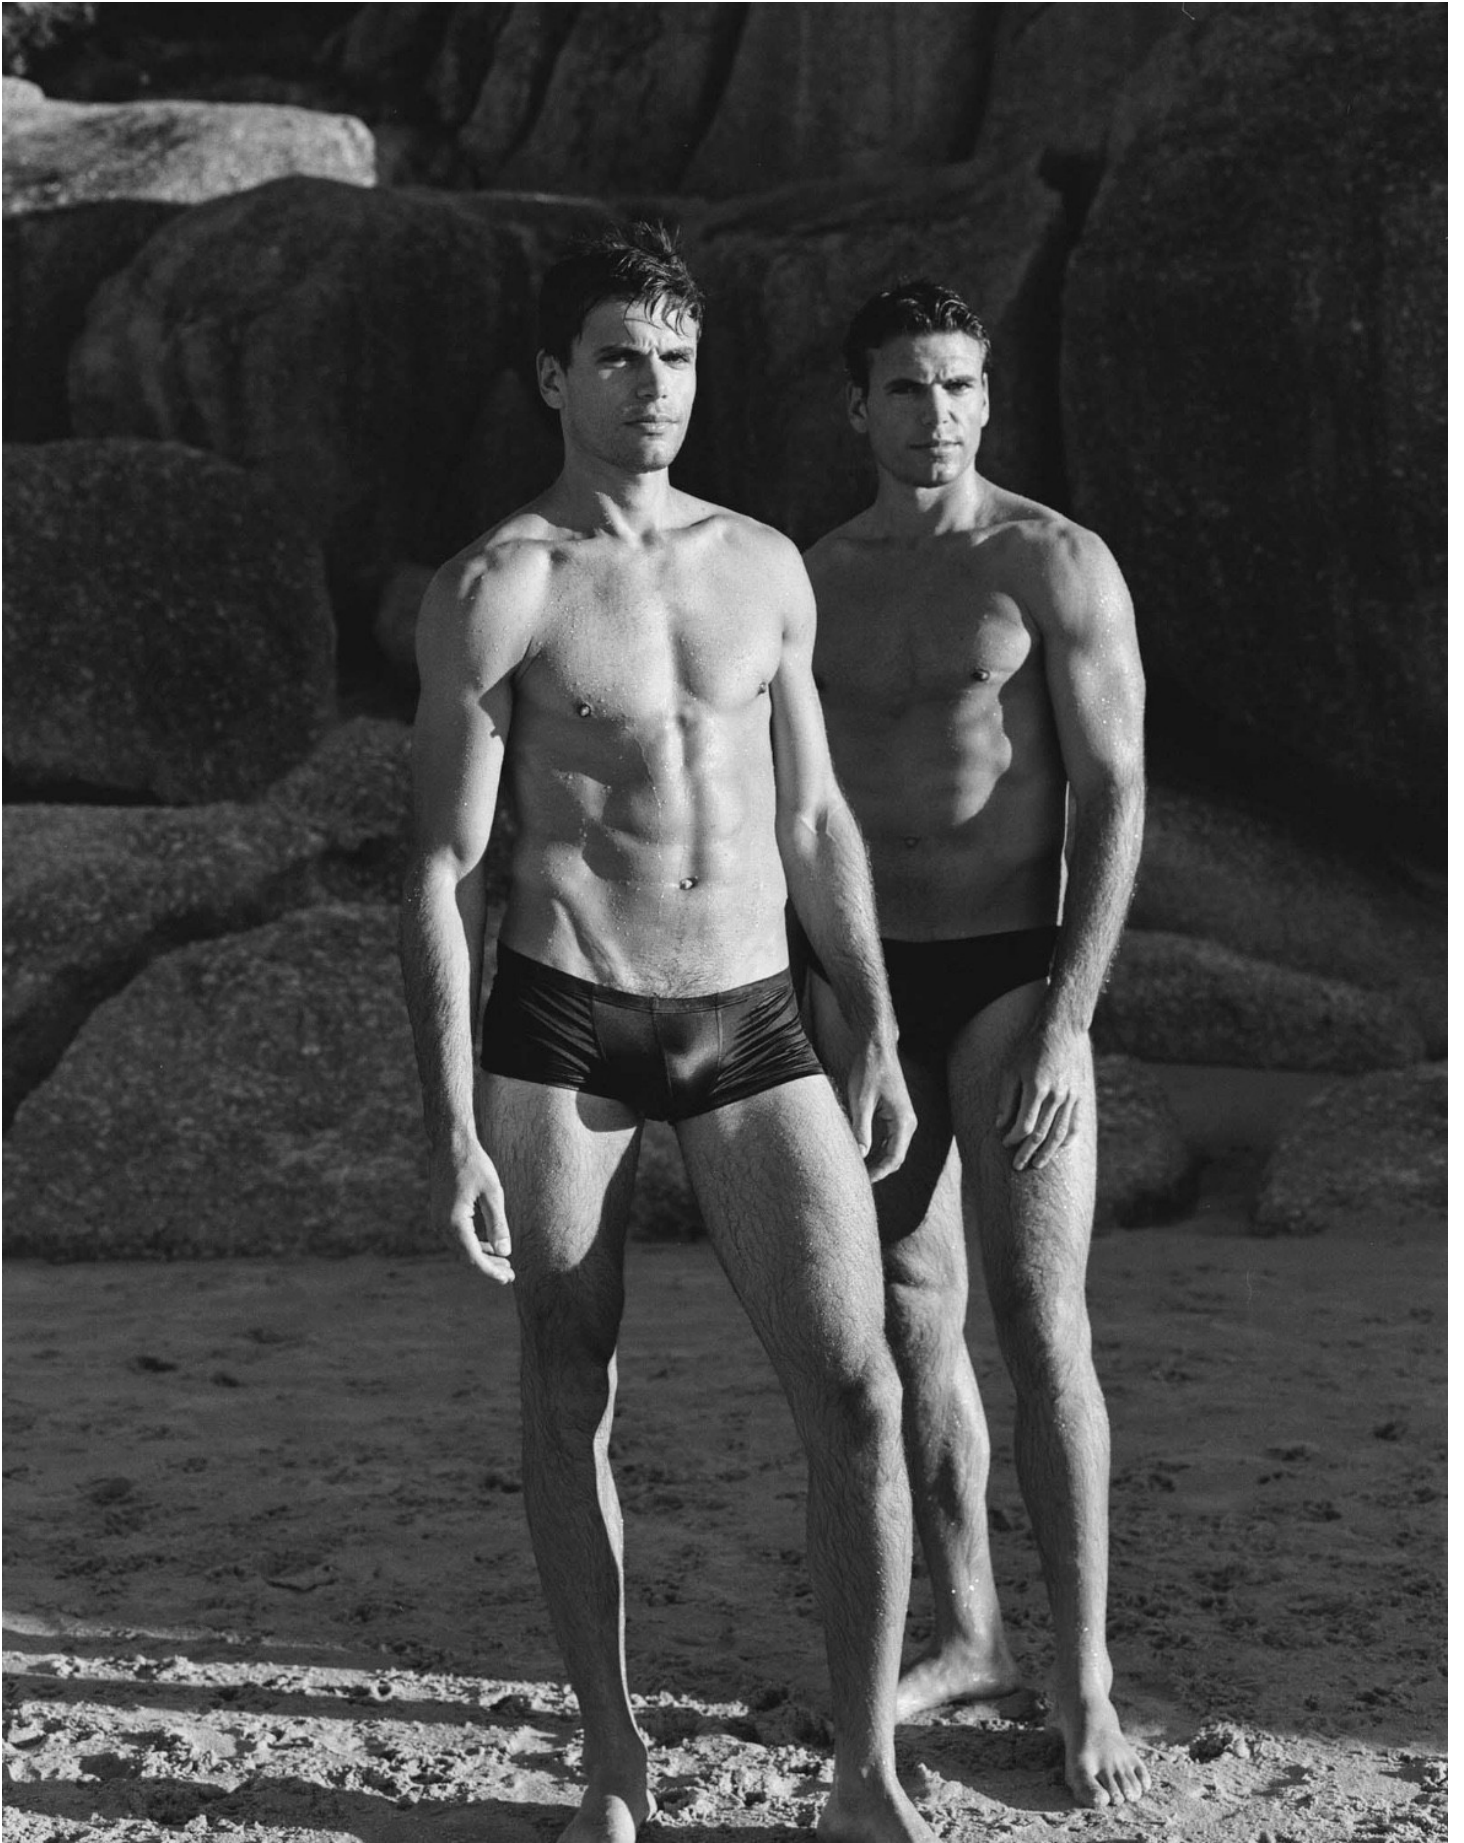

DAMAN

MAURITZ D

HEIGHT: 192 CHEST: 101 WAIST: 89 HAIR: BROWN EYES: BLUE SUIT: SHOES: 46

DAMAN

MAURITZ D

HEIGHT: 192 CHEST: 101 WAIST: 89 HAIR: BROWN EYES: BLUE SUIT: SHOES: 46

DAMAN

MAURITZ D