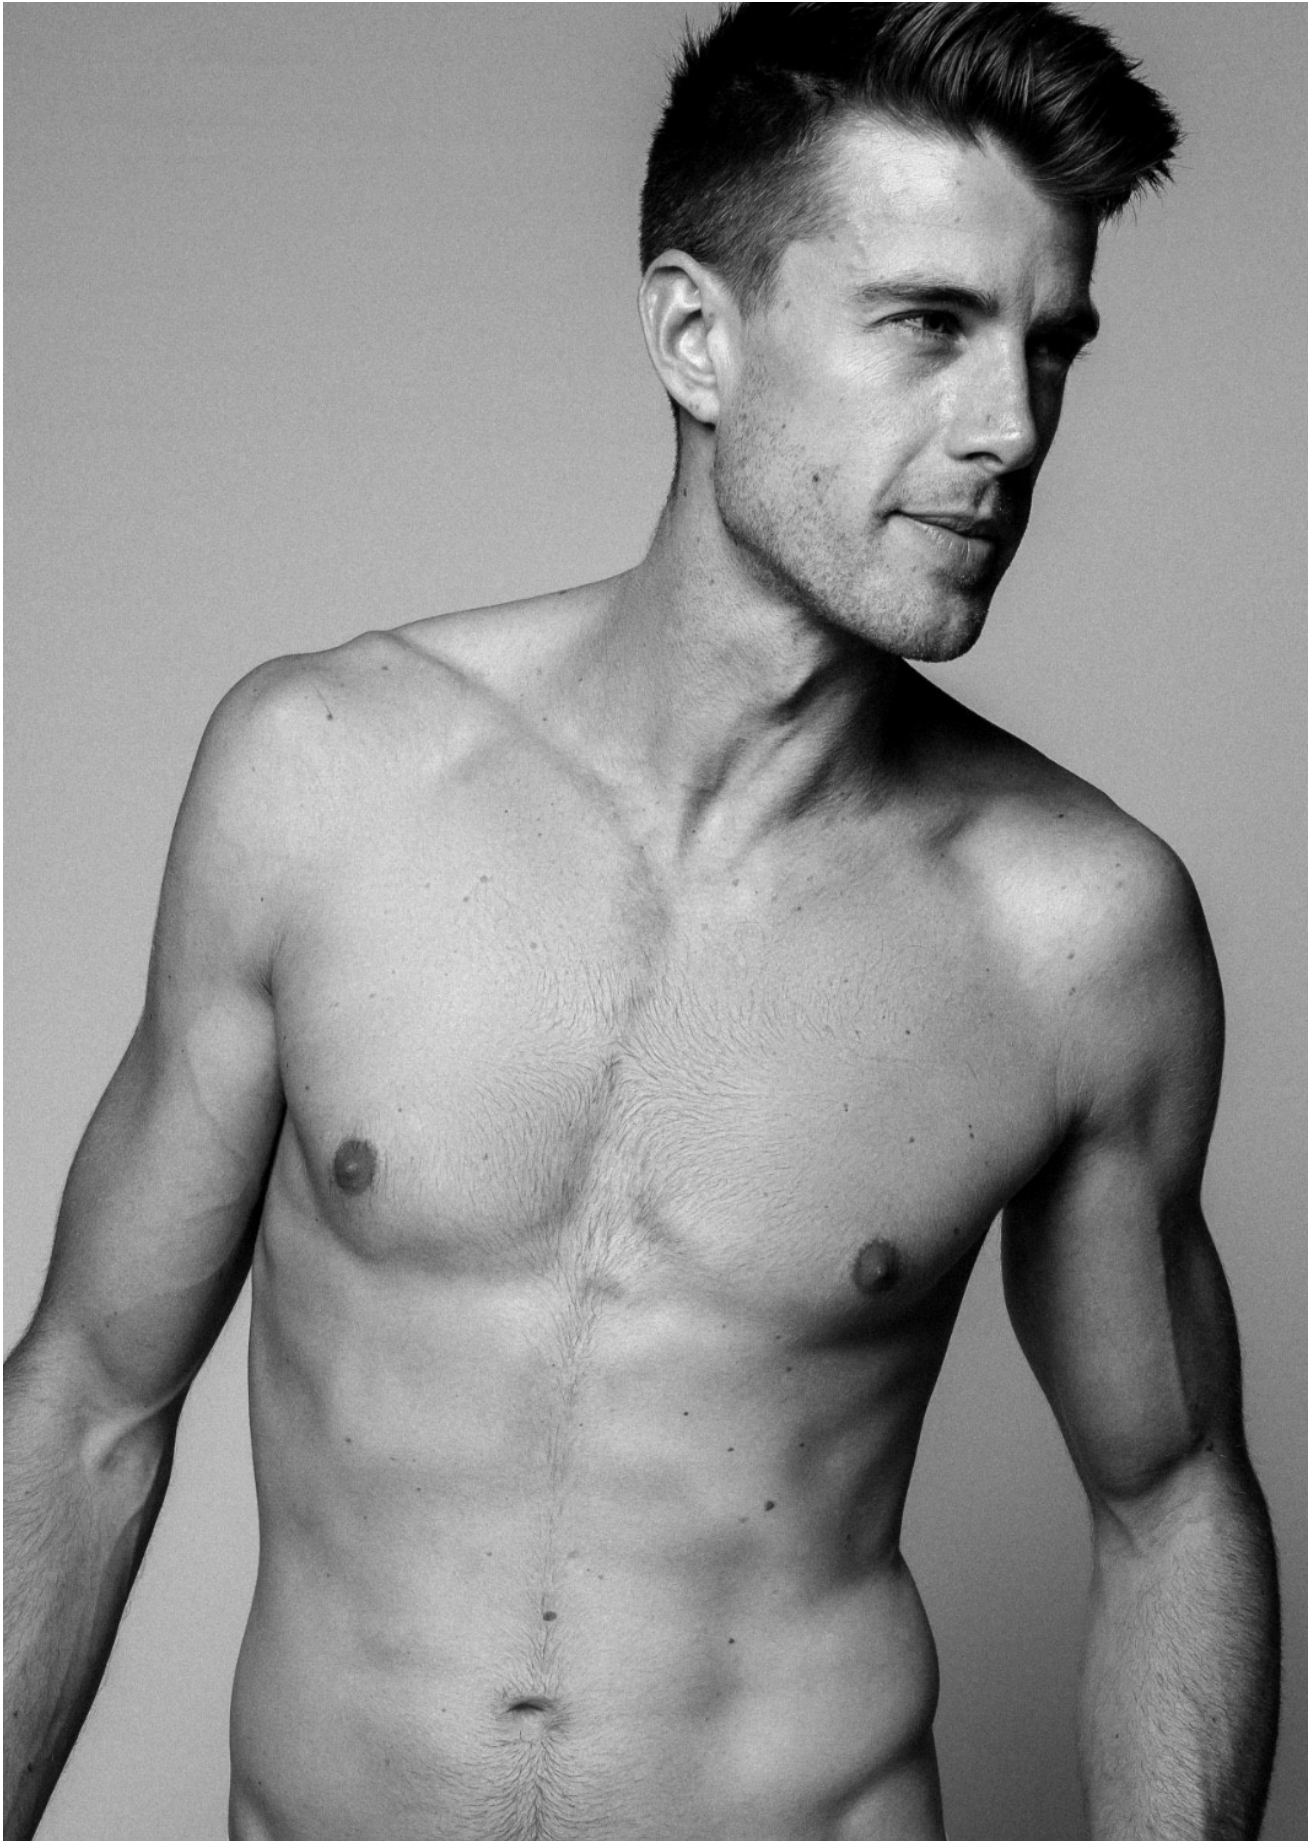

DAMAN

H Y G G E
t i m e p i e c e s

MATT MAUD

HEIGHT: 187 CHEST: 94 WAIST: 76 HAIR: DARK BLOND EYES: BLUE SUIT: SHOES: 45

DAMAN

MATT MAUD

HEIGHT: 187 CHEST: 94 WAIST: 76 HAIR: DARK BLOND EYES: BLUE SUIT: SHOES: 45

DAMAN

MATT MAUD

HEIGHT: 187 CHEST: 94 WAIST: 76 HAIR: DARK BLOND EYES: BLUE SUIT: SHOES: 45

DAMAN

MATT MAUD

HEIGHT: 187 CHEST: 94 WAIST: 76 HAIR: DARK BLOND EYES: BLUE SUIT: SHOES: 45

MATT MAUD

HEIGHT: 187 CHEST: 94 WAIST: 76 HAIR: DARK BLOND EYES: BLUE SUIT: SHOES: 45

DAMAN

MATT MAUD

HEIGHT: 187 CHEST: 94 WAIST: 76 HAIR: DARK BLOND EYES: BLUE SUIT: SHOES: 45

DAMAN

HMYC
rock n roll London

BOLD WEATHER
JACKET

WHITE
HALL

OUR MODERN GENTLEMAN IS AN EDGY
URBANITE AT TIMES AND A ROMANTIC
WANDERER AT OTHERS.

DAMAN

MATT MAUD

HEIGHT: 187 CHEST: 94 WAIST: 76 HAIR: DARK BLOND EYES: BLUE SUIT: SHOES: 45

DAMAN

MATT MAUD

HEIGHT: 187 CHEST: 94 WAIST: 76 HAIR: DARK BLOND EYES: BLUE SUIT: SHOES: 45

DAMAN

MATT MAUD