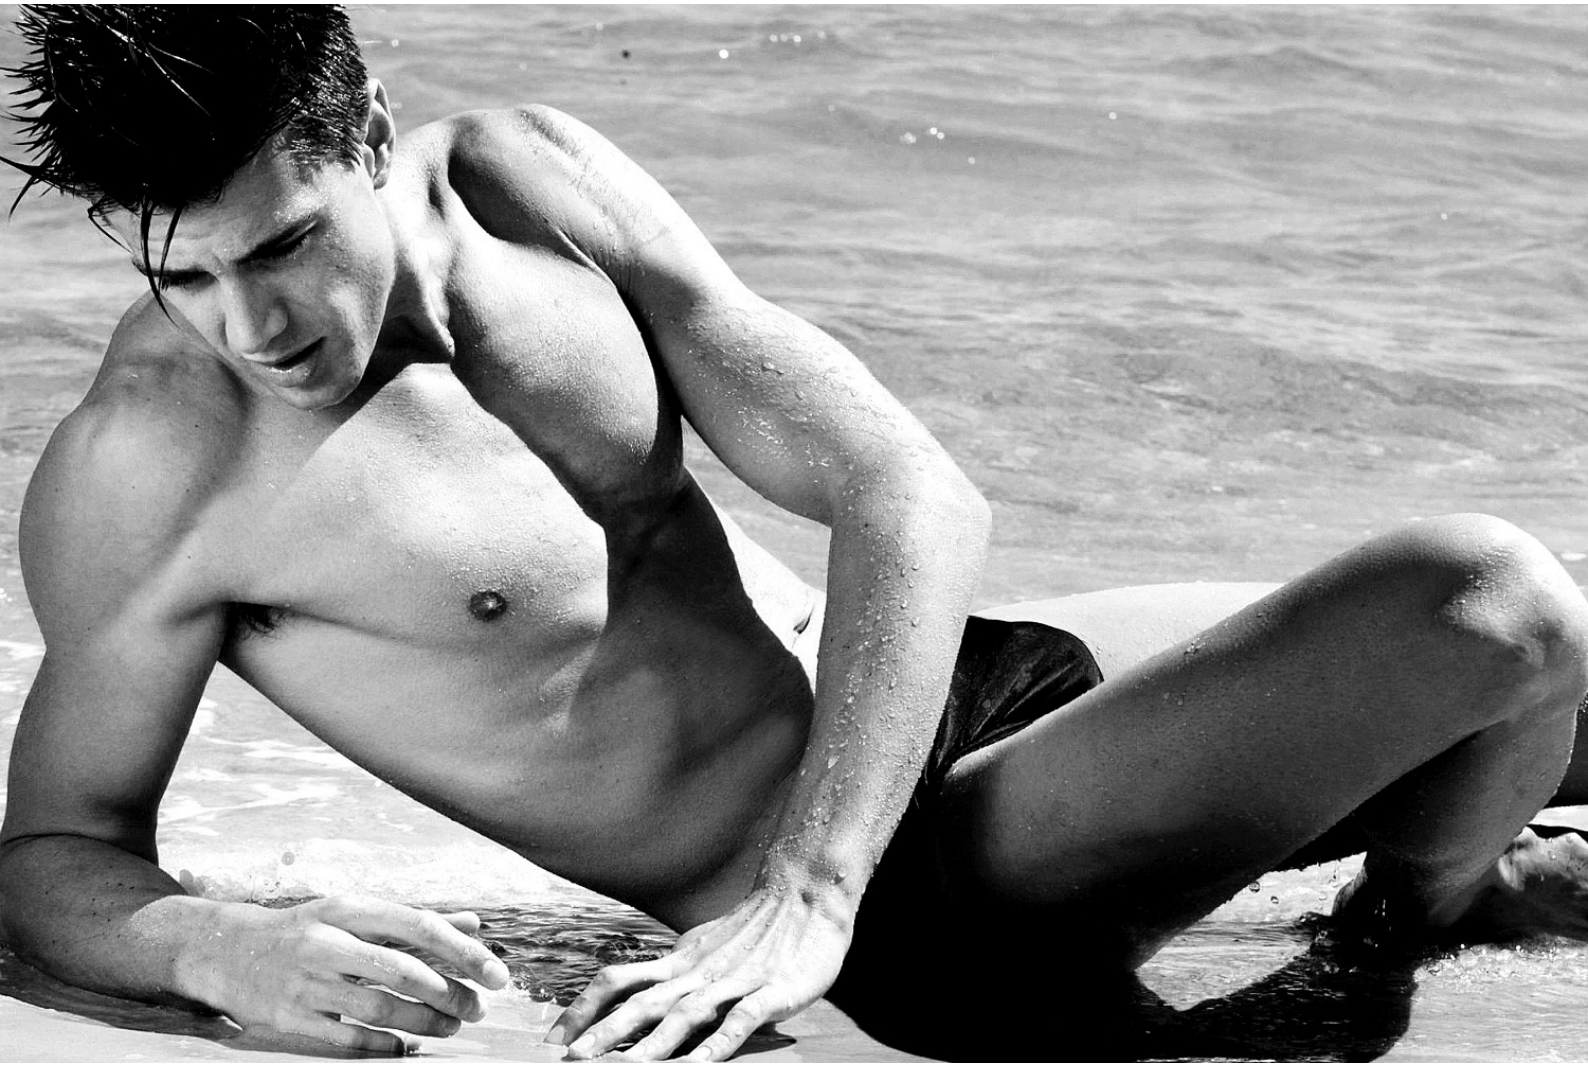

MATT MAUD

DAMAN

MATT MAUD

HEIGHT: 187 CHEST: 94 WAIST: 76 HAIR: DARK BLOND EYES: BLUE SUIT: SHOES: 45