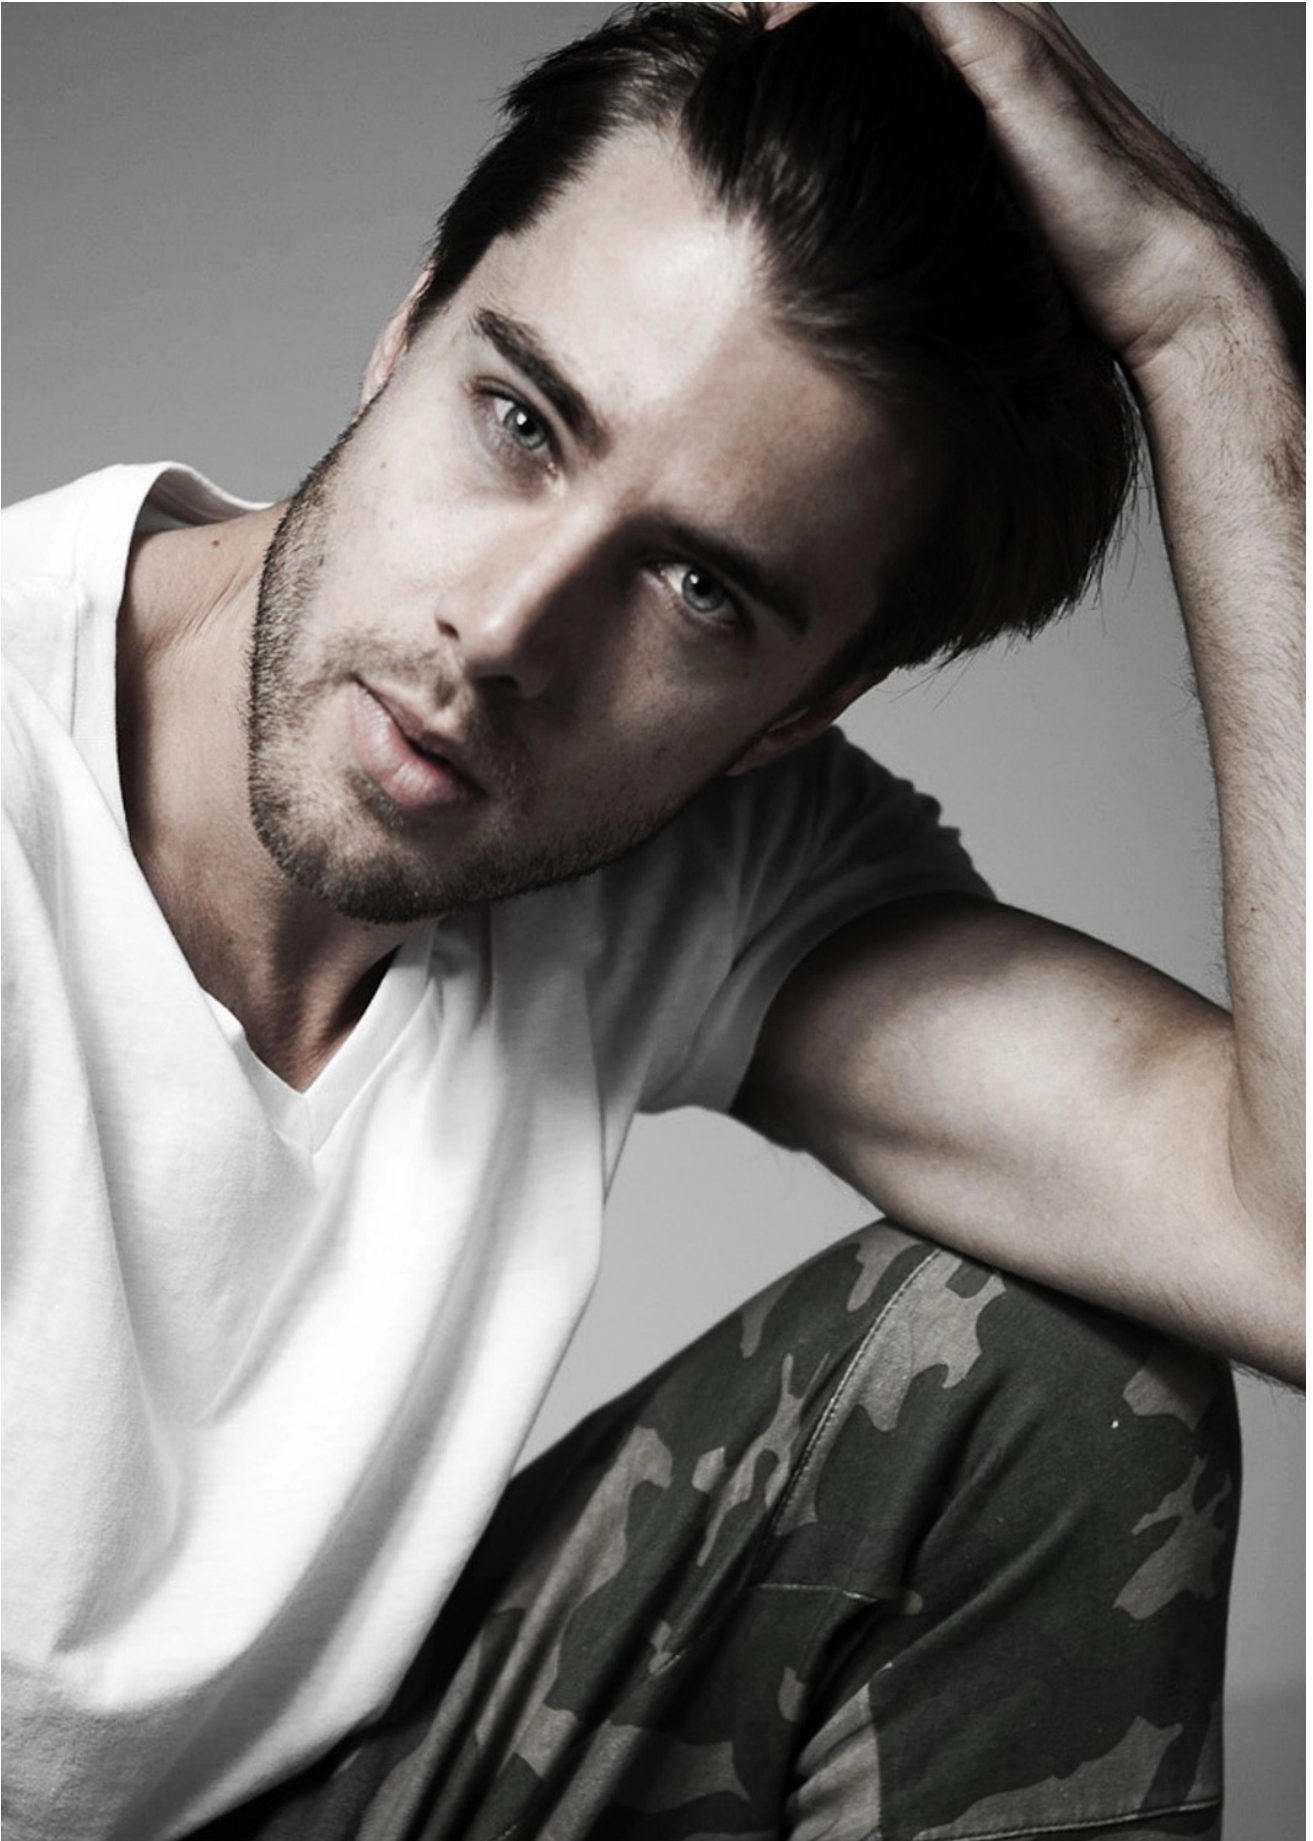

MATT MAUD

DAMAN

HEIGHT: 187 CHEST: 94 WAIST: 76 HAIR: DARK BLOND EYES: BLUE SUIT: SHOES: 45