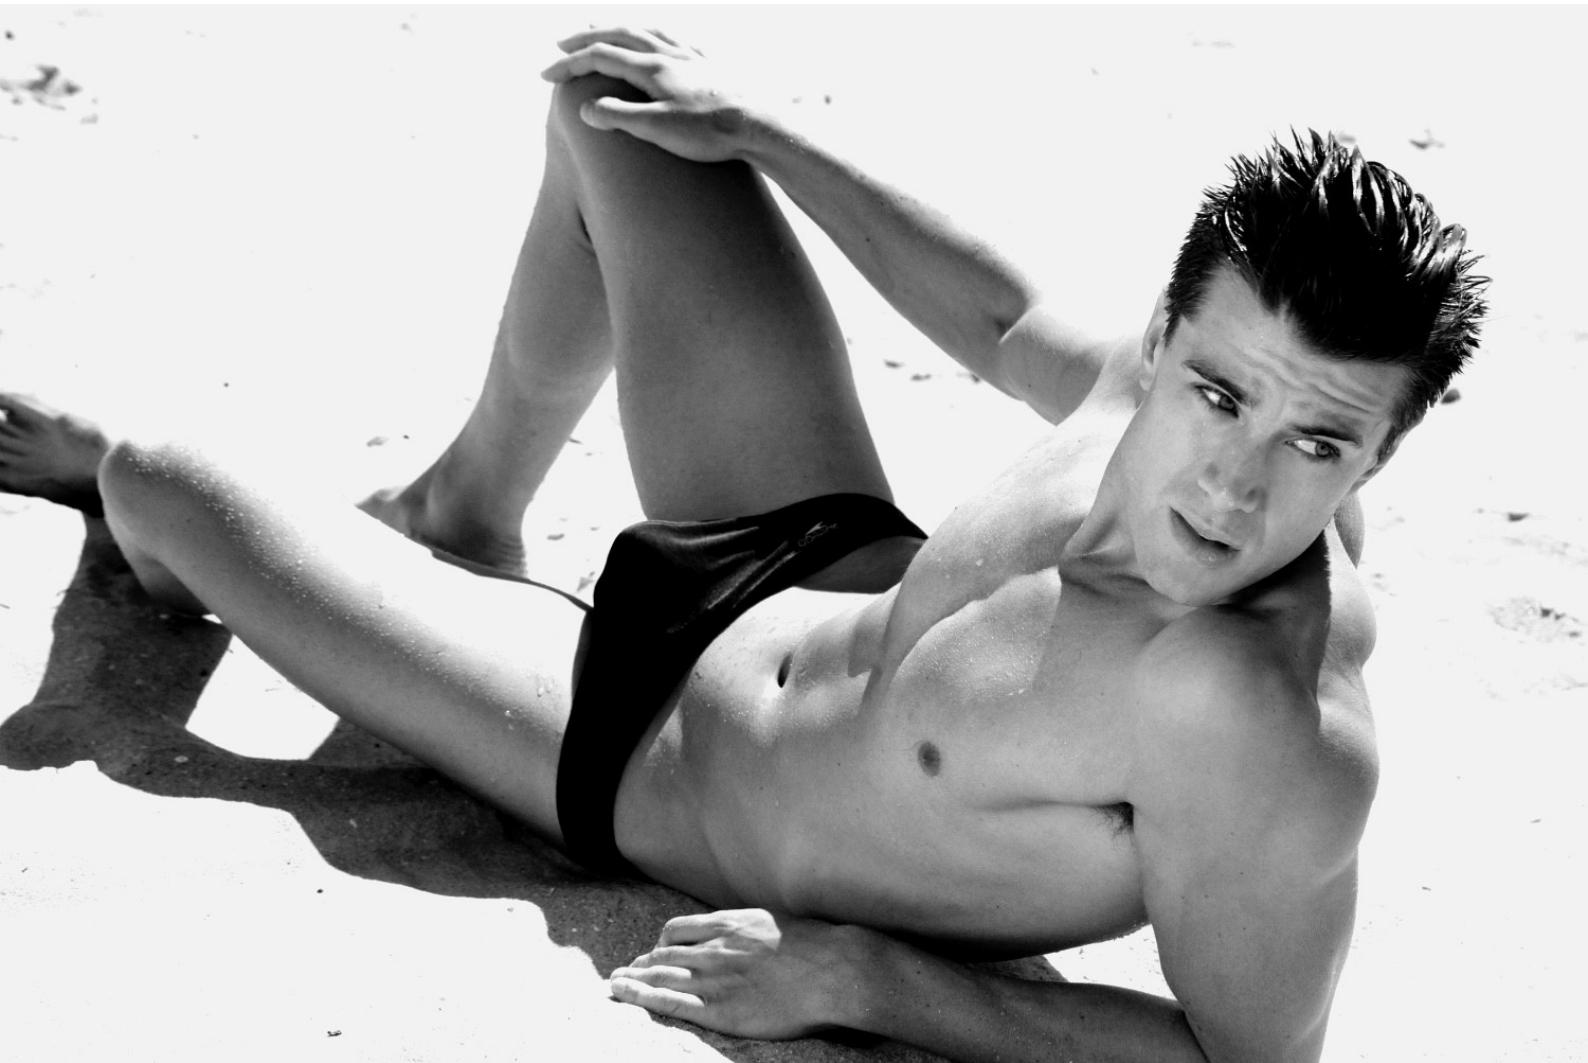

DAMAN

MATT MAUD

HEIGHT: 187 CHEST: 94 WAIST: 76 HAIR: DARK BLOND EYES: BLUE SUIT: SHOES: 45