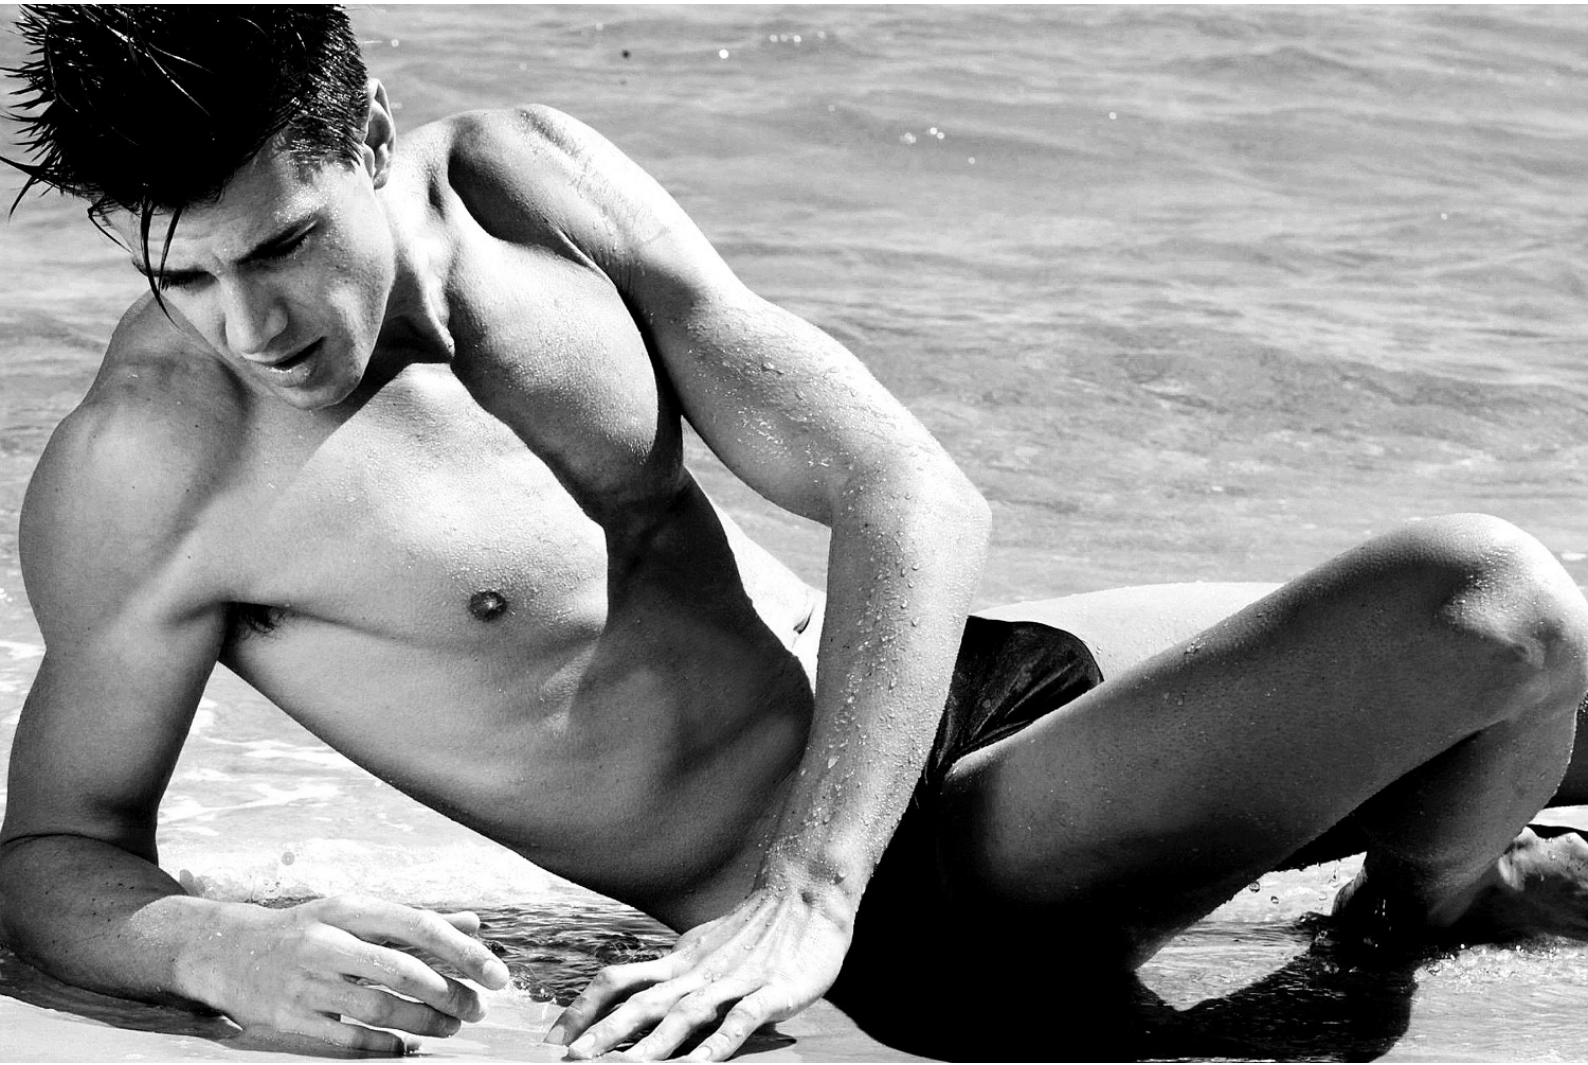

DAMAN

MATT MAUD

HEIGHT: 187 CHEST: 94 WAIST: 76 HAIR: DARK BLOND EYES: BLUE SUIT: SHOES: 45

DAMAN

MATT MAUD

HEIGHT: 187 CHEST: 94 WAIST: 76 HAIR: DARK BLOND EYES: BLUE SUIT: SHOES: 45

DAMAN

MATT MAUD