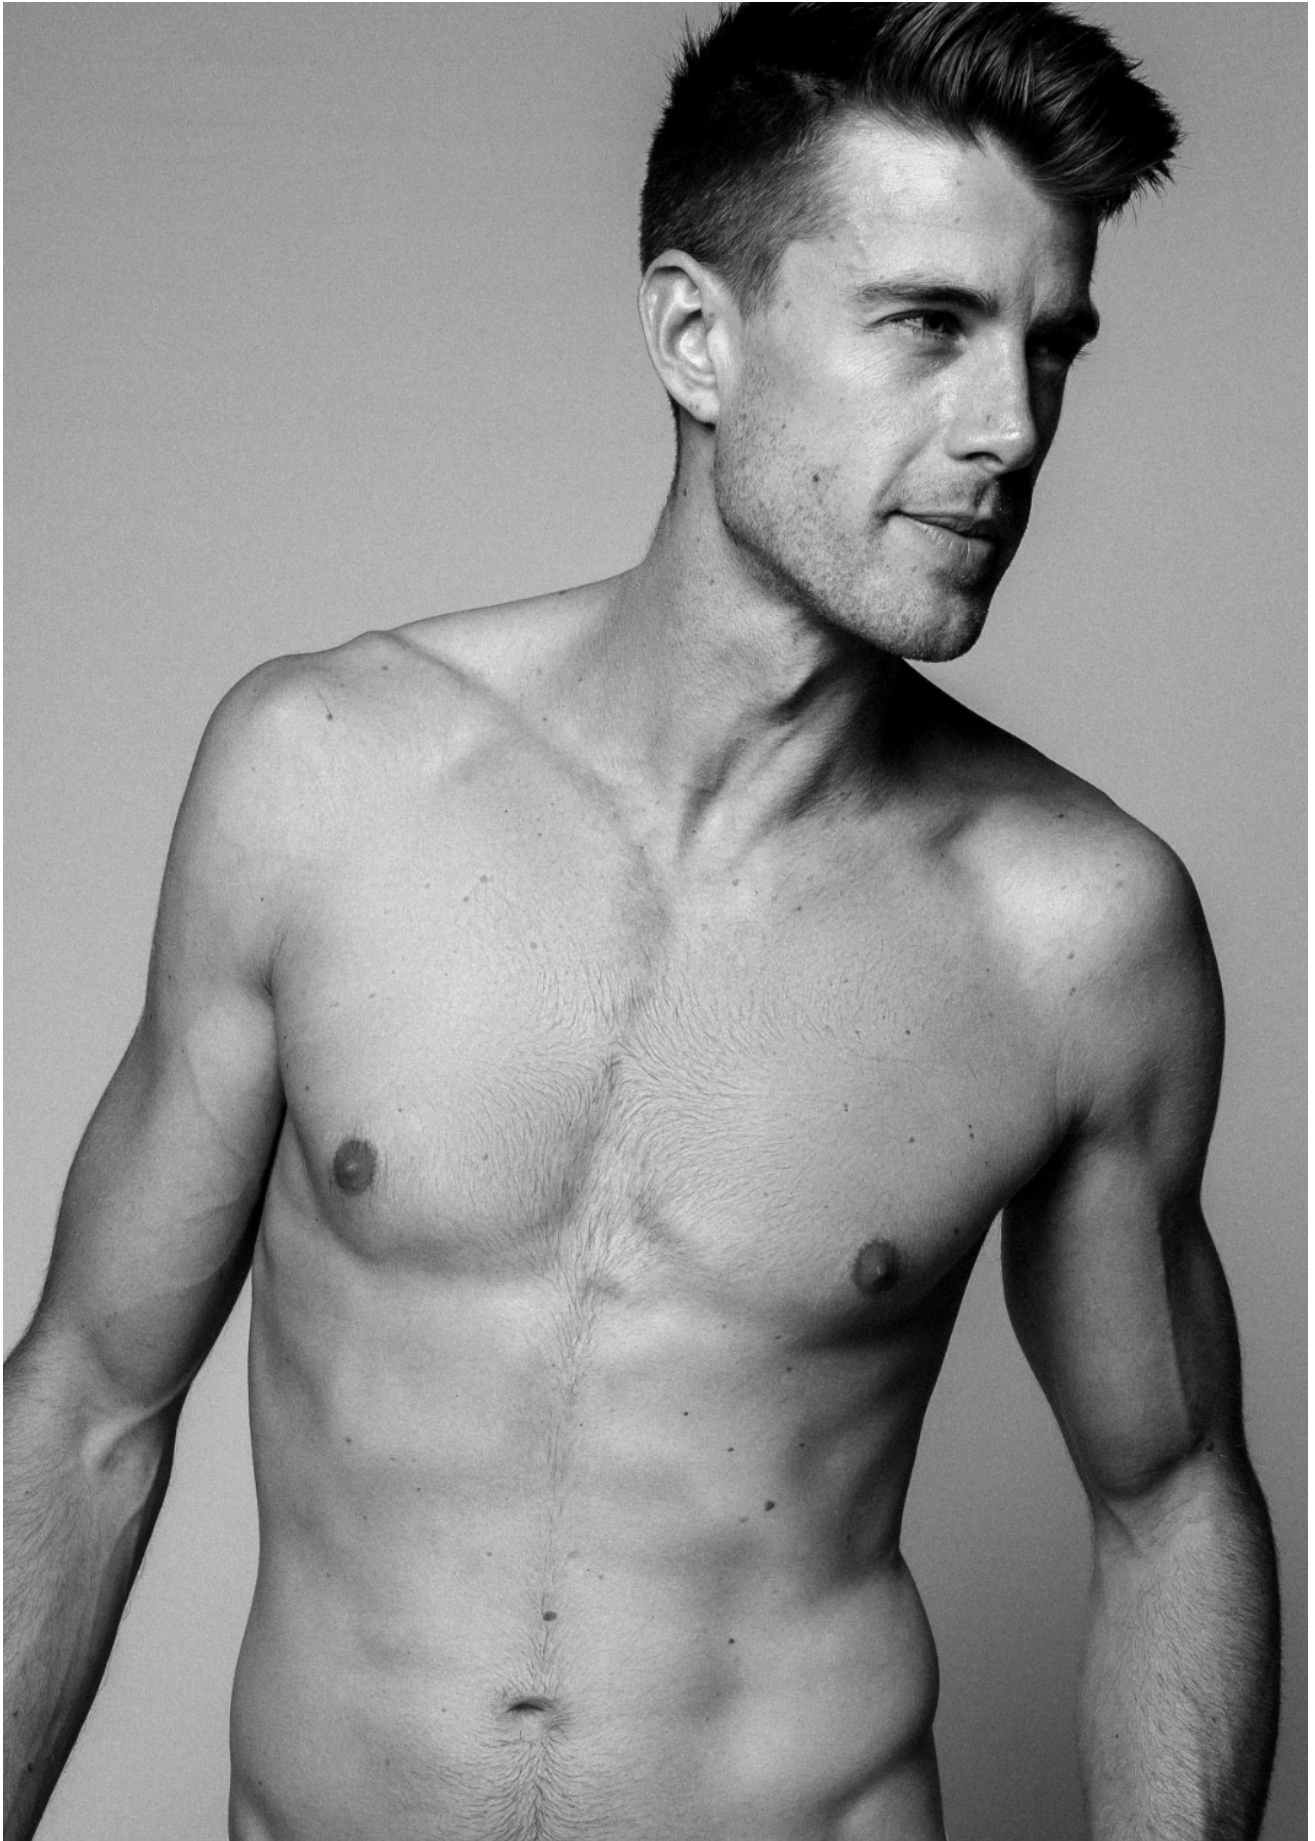

MATT MAUD

DAMAN

MATT MAUD

HEIGHT: 187 CHEST: 94 WAIST: 76 HAIR: DARK BLOND EYES: BLUE SUIT: SHOES: 45