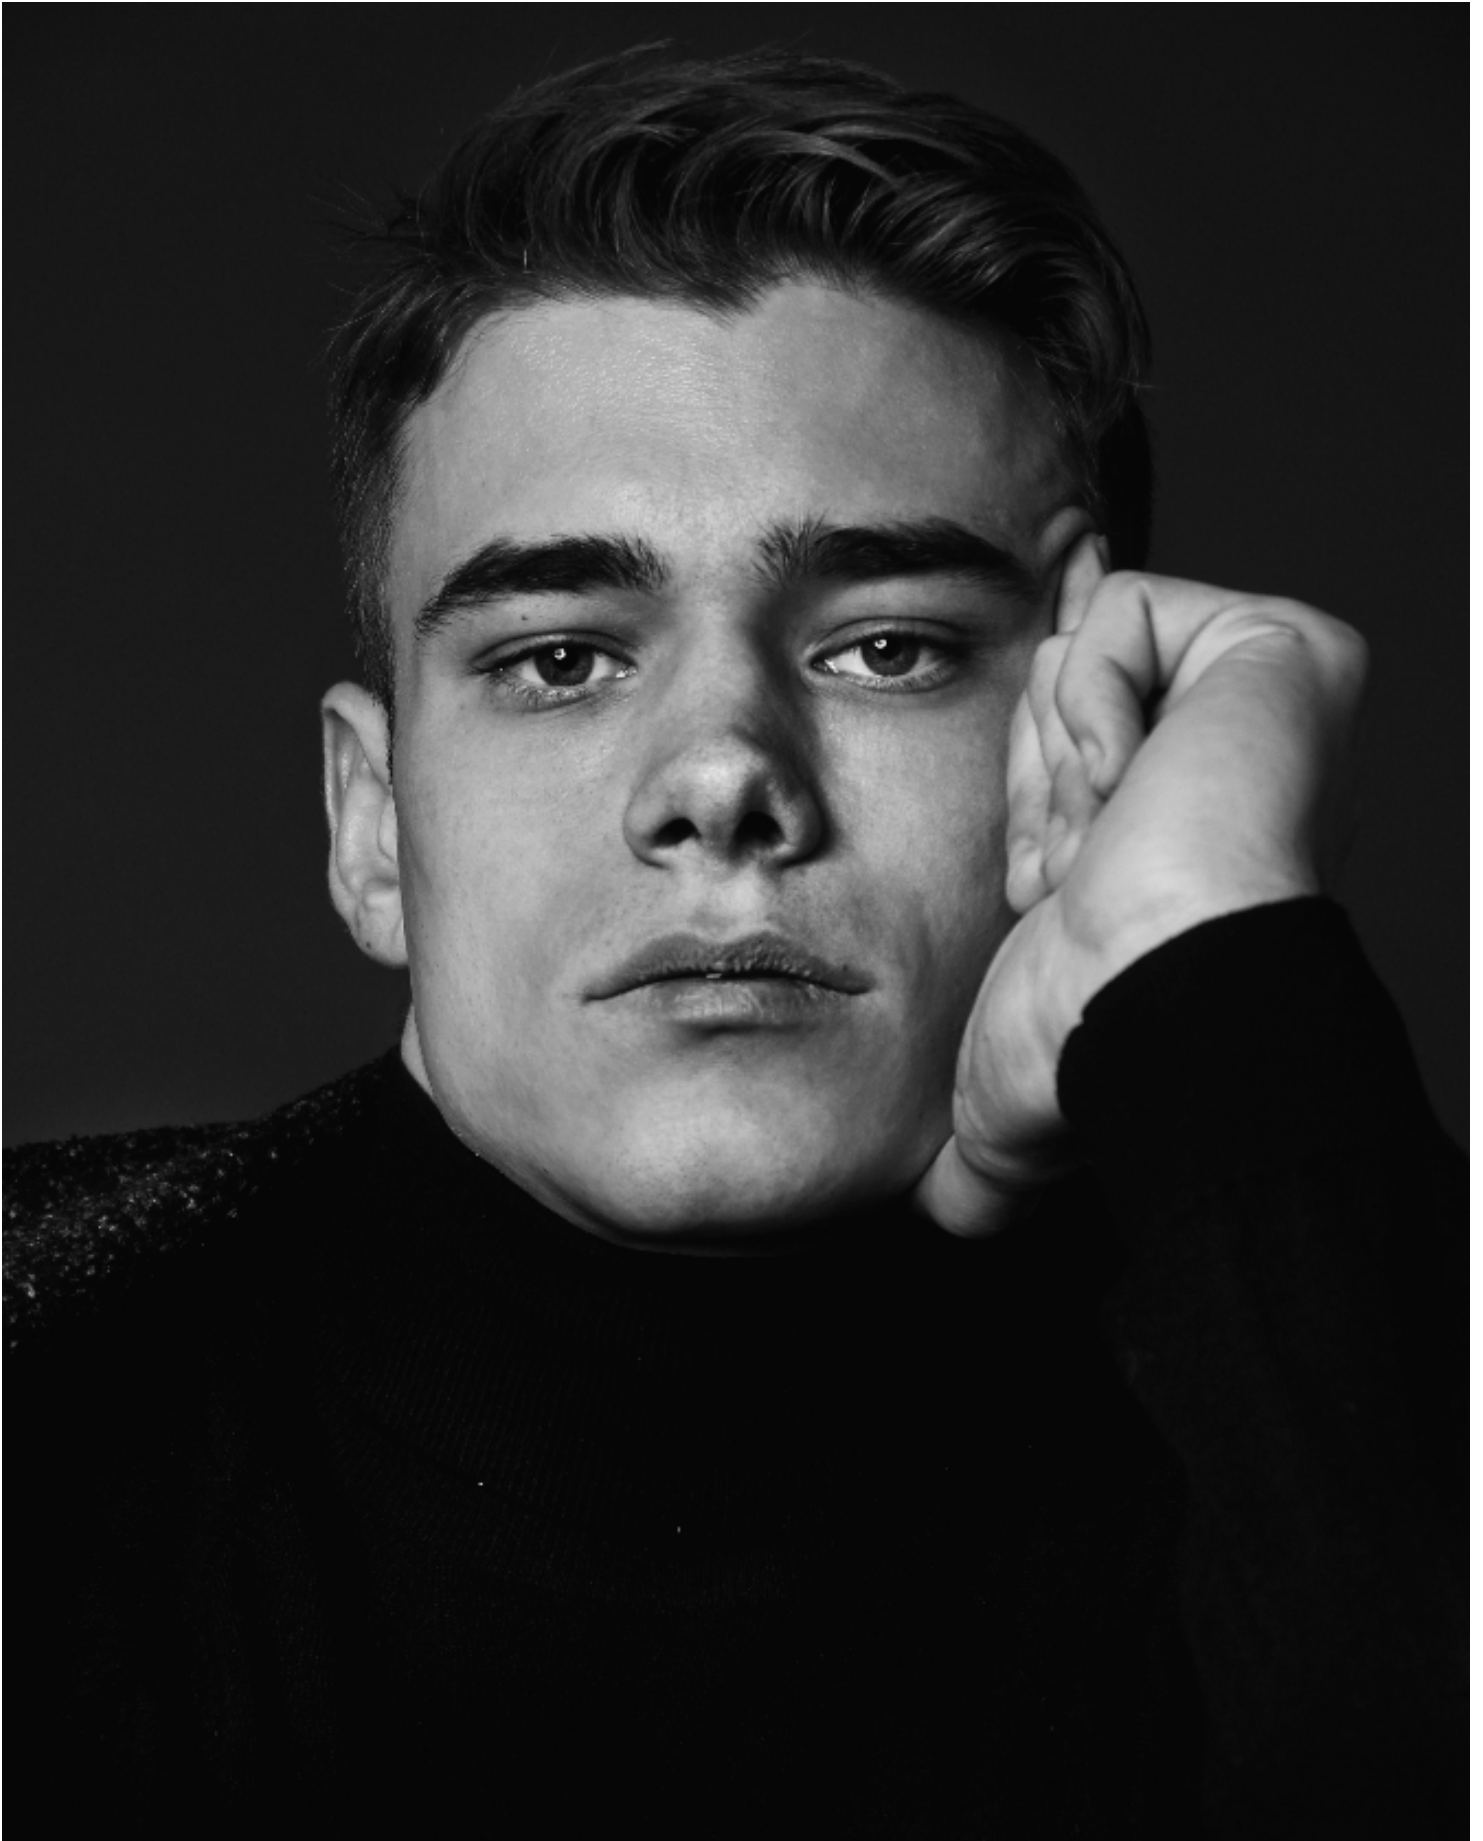

DAMAN

MATT

HEIGHT: 188 CHEST: 100 WAIST: 80 HAIR: BROWN EYES: BLUE SUIT: 50 SHOES: 46

DAMAN

MEN.FREEBODIES

MALE MODELS
FASHION MAGAZINE

MATT

HEIGHT: 188 CHEST: 100 WAIST: 80 HAIR: BROWN EYES: BLUE SUIT: 50 SHOES: 46

DAMAN

MATT

HEIGHT: 188 CHEST: 100 WAIST: 80 HAIR: BROWN EYES: BLUE SUIT: 50 SHOES: 46

DAMAN

MATT

HEIGHT: 188 CHEST: 100 WAIST: 80 HAIR: BROWN EYES: BLUE SUIT: 50 SHOES: 46

DAMAN

MATT

HEIGHT: 188 CHEST: 100 WAIST: 80 HAIR: BROWN EYES: BLUE SUIT: 50 SHOES: 46

DAMAN

MATT

HEIGHT: 188 CHEST: 100 WAIST: 80 HAIR: BROWN EYES: BLUE SUIT: 50 SHOES: 46

DAMAN

MATT

HEIGHT: 188 CHEST: 100 WAIST: 80 HAIR: BROWN EYES: BLUE SUIT: 50 SHOES: 46

DAMAN

MATT

HEIGHT: 188 CHEST: 100 WAIST: 80 HAIR: BROWN EYES: BLUE SUIT: 50 SHOES: 46