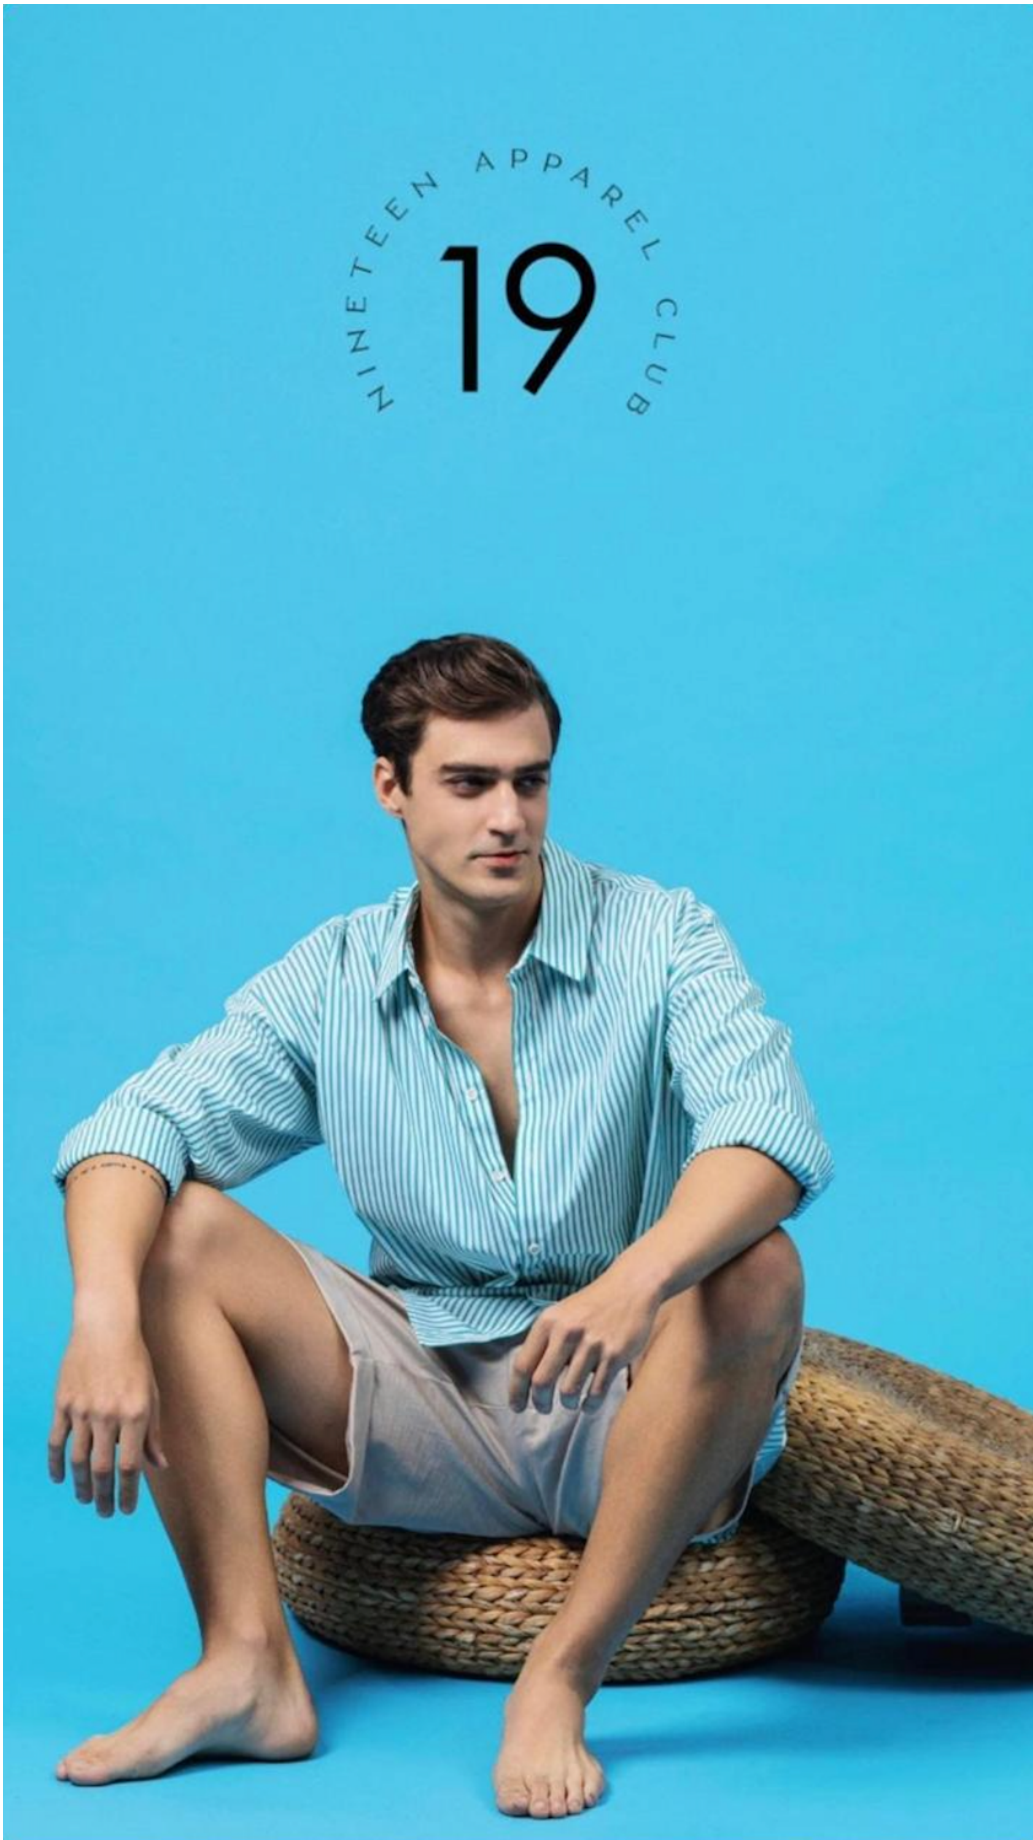

DAMAN

HEIGHT: 185 CHEST: 97 WAIST: 78 HAIR: BROWN EYES: HAZEL SUIT: 48 SHOES: 42-43