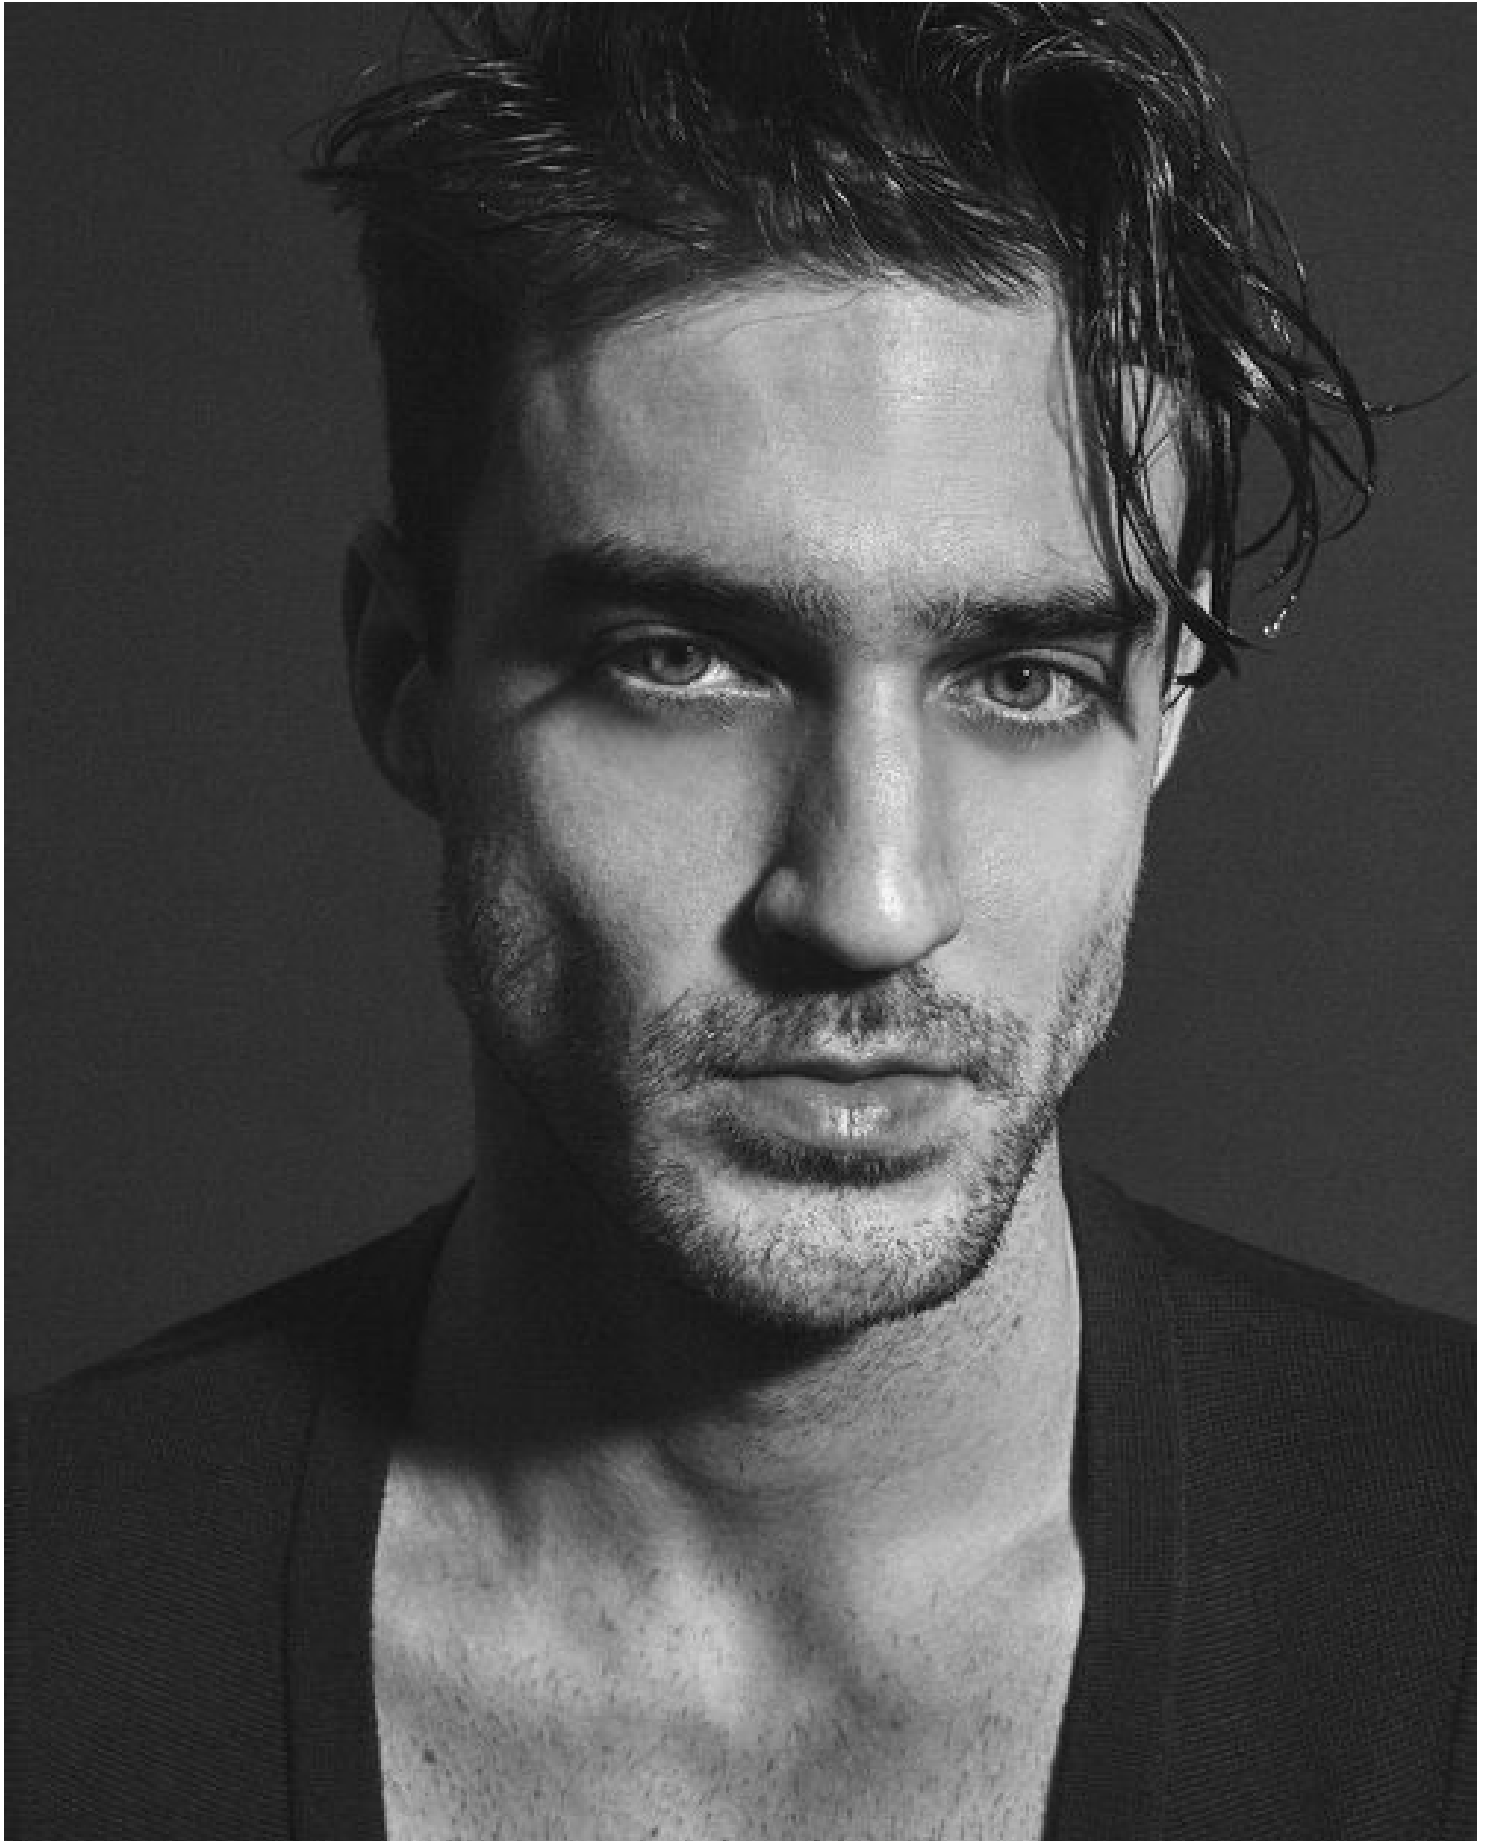

DAMAN

MATHEUS RIEHL

HEIGHT: 185 CHEST: 97 WAIST: 78 HAIR: BROWN EYES: HAZEL SUIT: 48 SHOES: 42-43

DAMAN

MATHEUS RIEHL

HEIGHT: 185 CHEST: 97 WAIST: 78 HAIR: BROWN EYES: HAZEL SUIT: 48 SHOES: 42-43

DAMAN

MATHEUS RIEHL