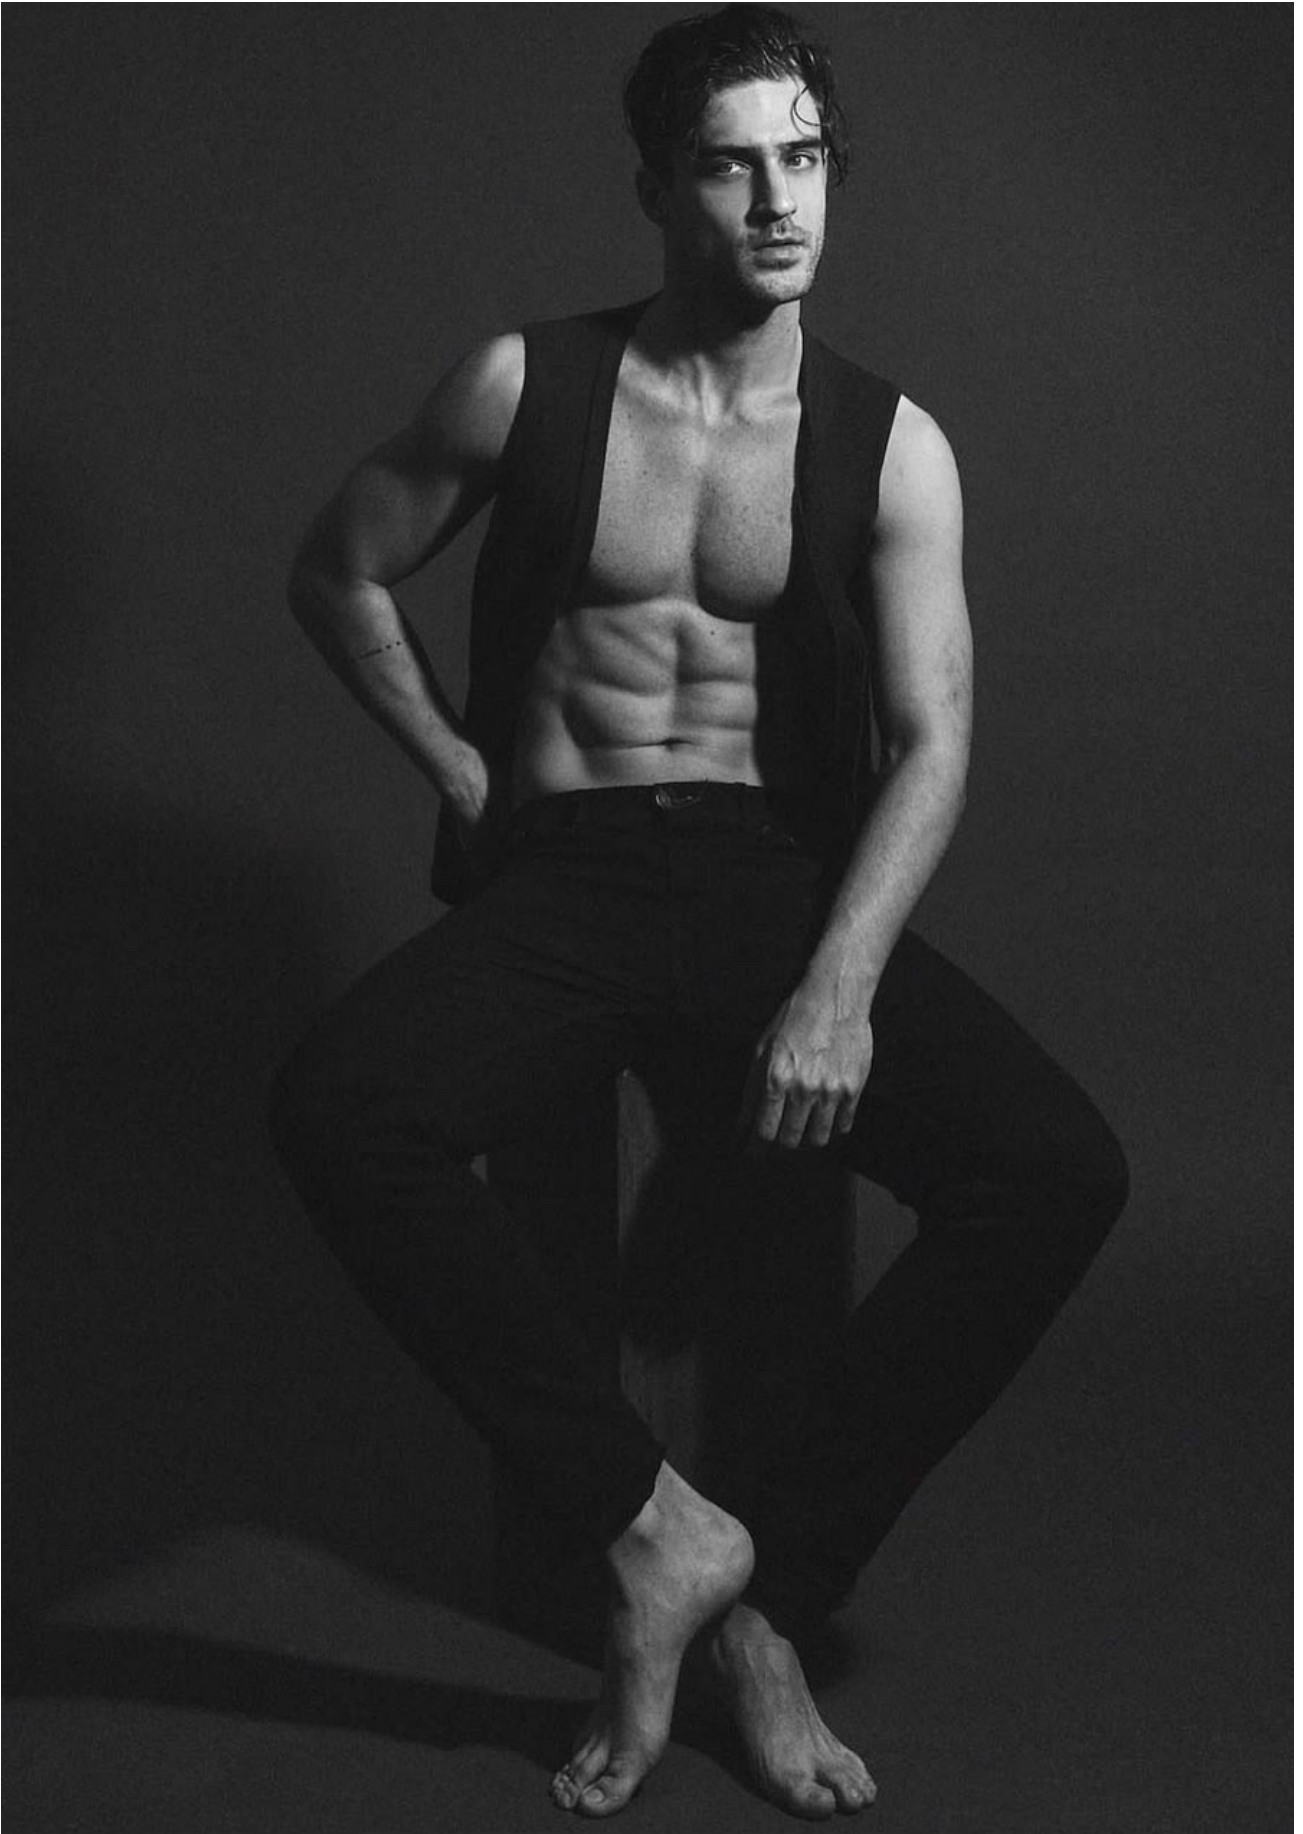

DAMAN

**DAMAN**  
DAMAN.CO.ID

MATHEUS RIEHL

HEIGHT: 185 CHEST: 97 WAIST: 78 HAIR: BROWN EYES: HAZEL SUIT: 48 SHOES: 42-43

DAMAN

MATHEUS RIEHL

HEIGHT: 185 CHEST: 97 WAIST: 78 HAIR: BROWN EYES: HAZEL SUIT: 48 SHOES: 42-43