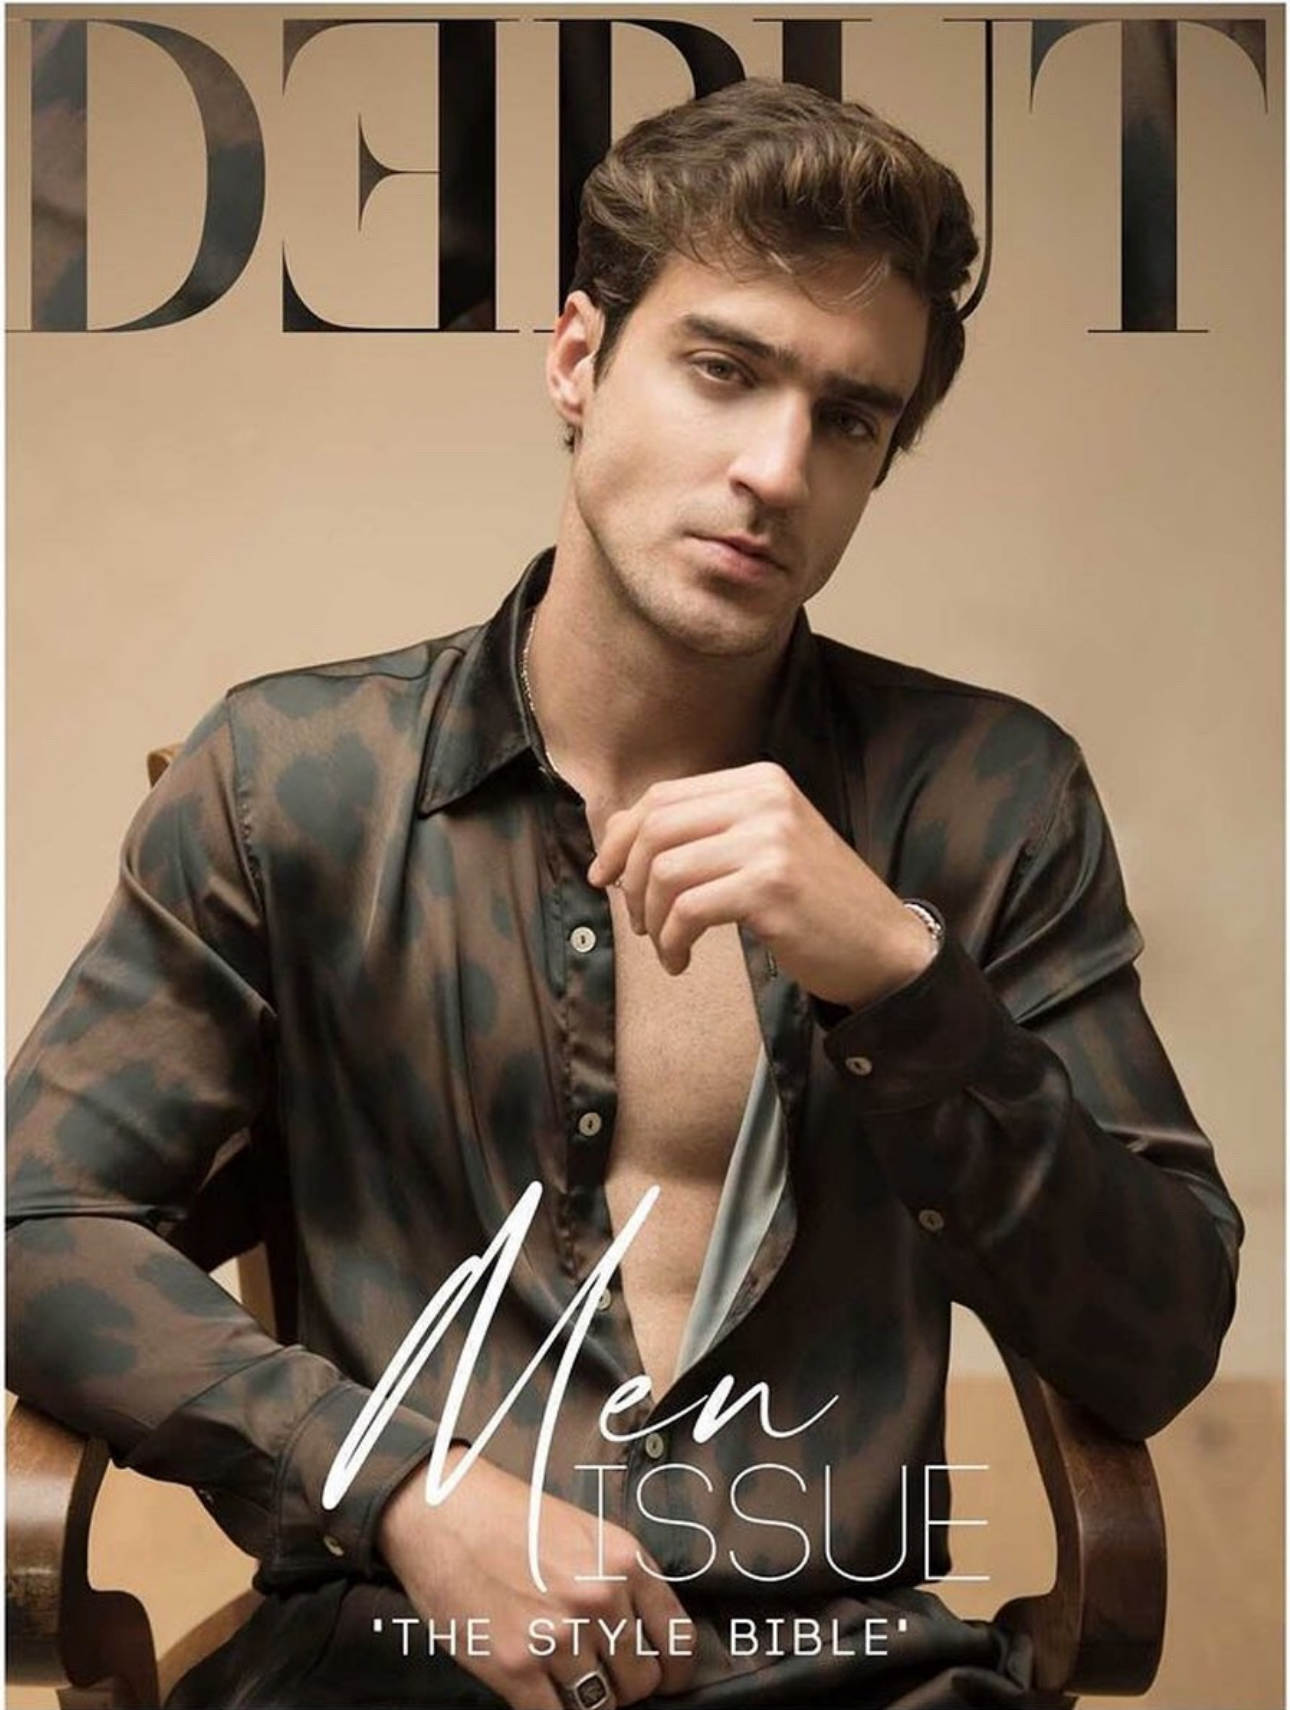

DAMAN

AÑO 6. EDICIÓN 69. FEBRERO 2021 | CIUDAD DE PANAMÁ | DISTRIBUCIÓN GRATUITA

MATHEUS RIEHL

HEIGHT: 185 CHEST: 97 WAIST: 78 HAIR: BROWN EYES: HAZEL SUIT: 48 SHOES: 42-43