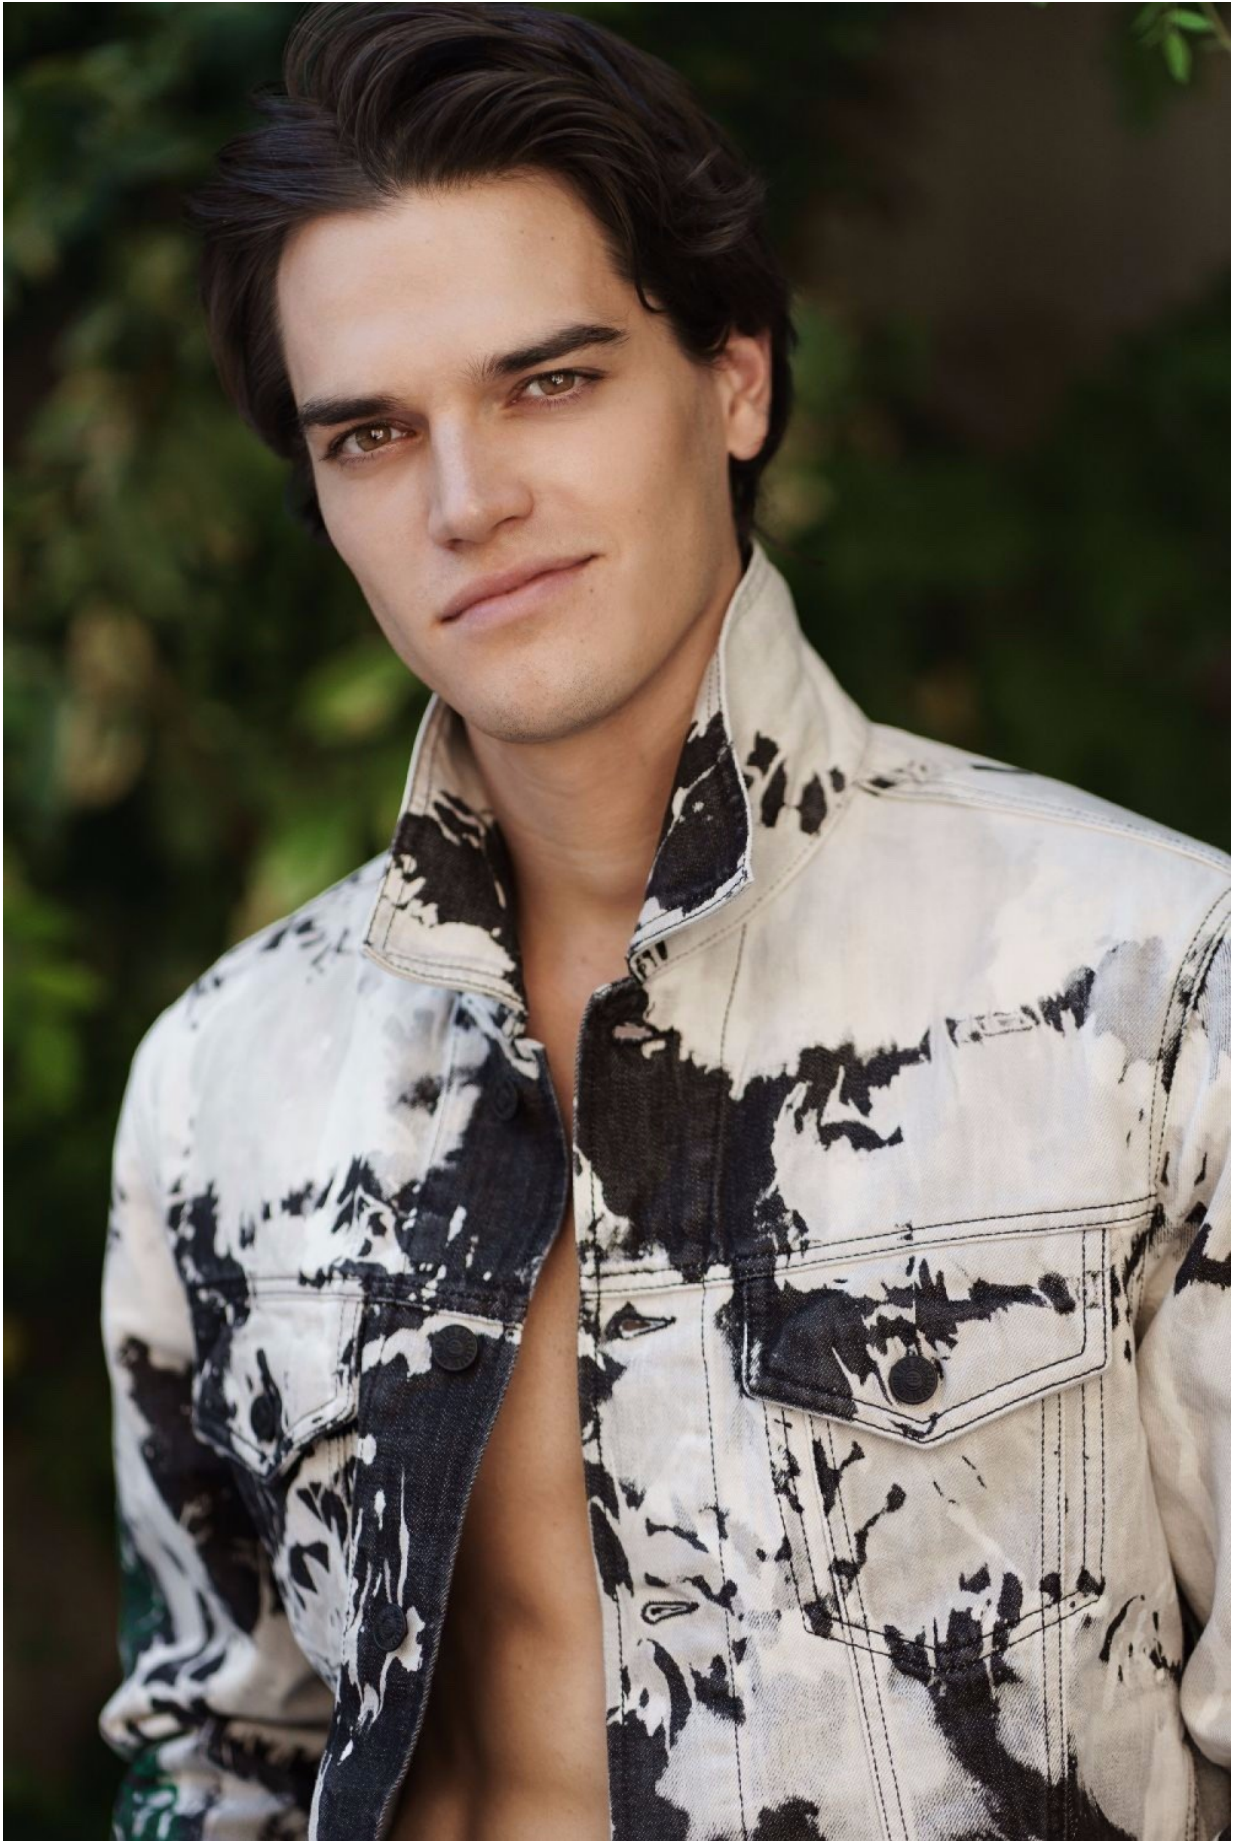

MARKUS PICHLMAYER

DAMAN

HEIGHT: 188 CHEST: 104 WAIST: 85 HAIR: D.BROWN EYES: BROWN SUIT: 50 SHOES: 44