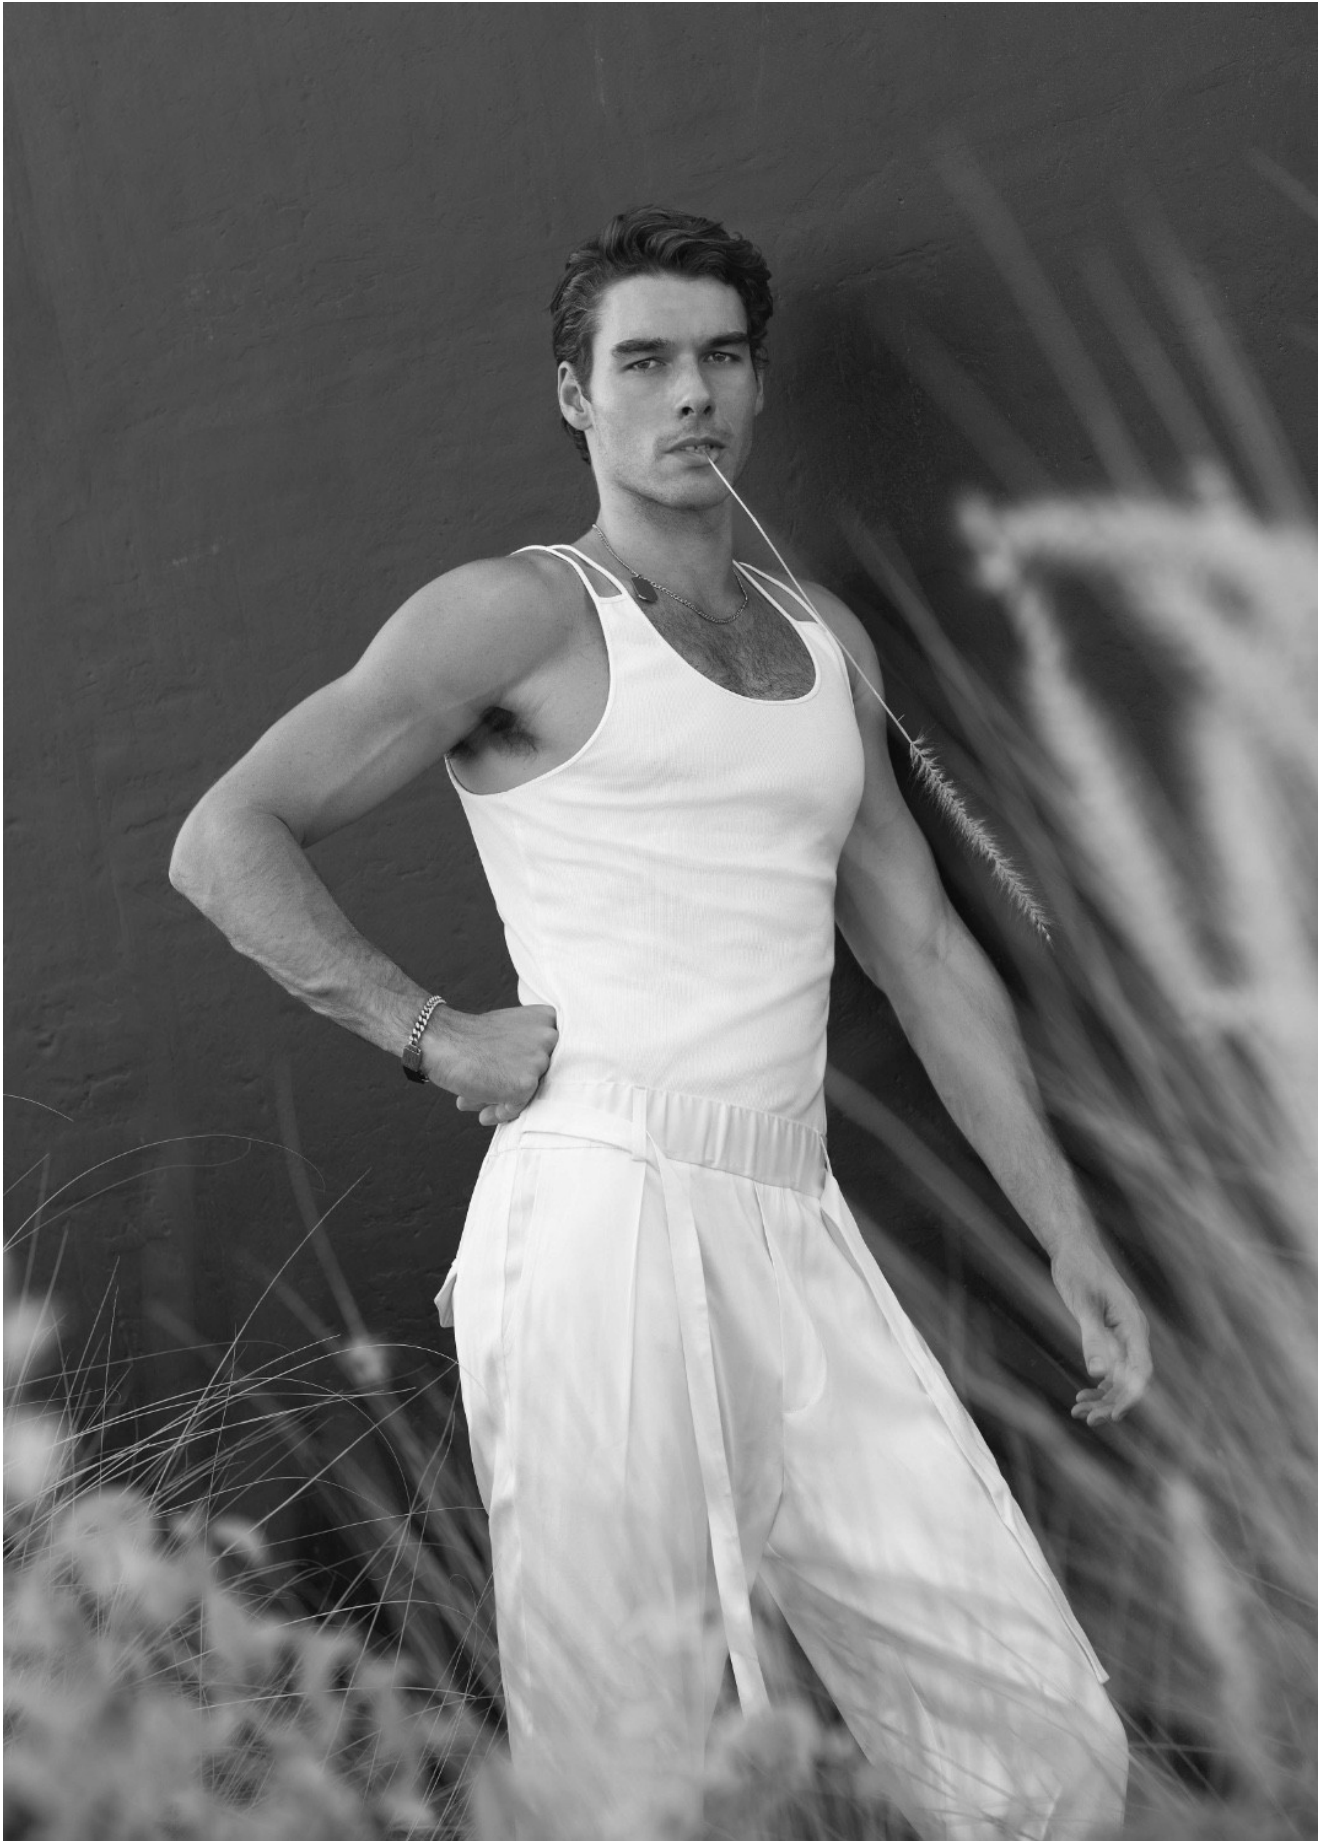

DAMAN

MARIAN REY

HEIGHT: 190 CHEST: 100 WAIST: 80 HAIR: BROWN EYES: BROWN SUIT: 48L SHOES: 44

DAMAN

MARIAN REY

HEIGHT: 190 CHEST: 100 WAIST: 80 HAIR: BROWN EYES: BROWN SUIT: 48L SHOES: 44

DAMAN

MARIAN REY