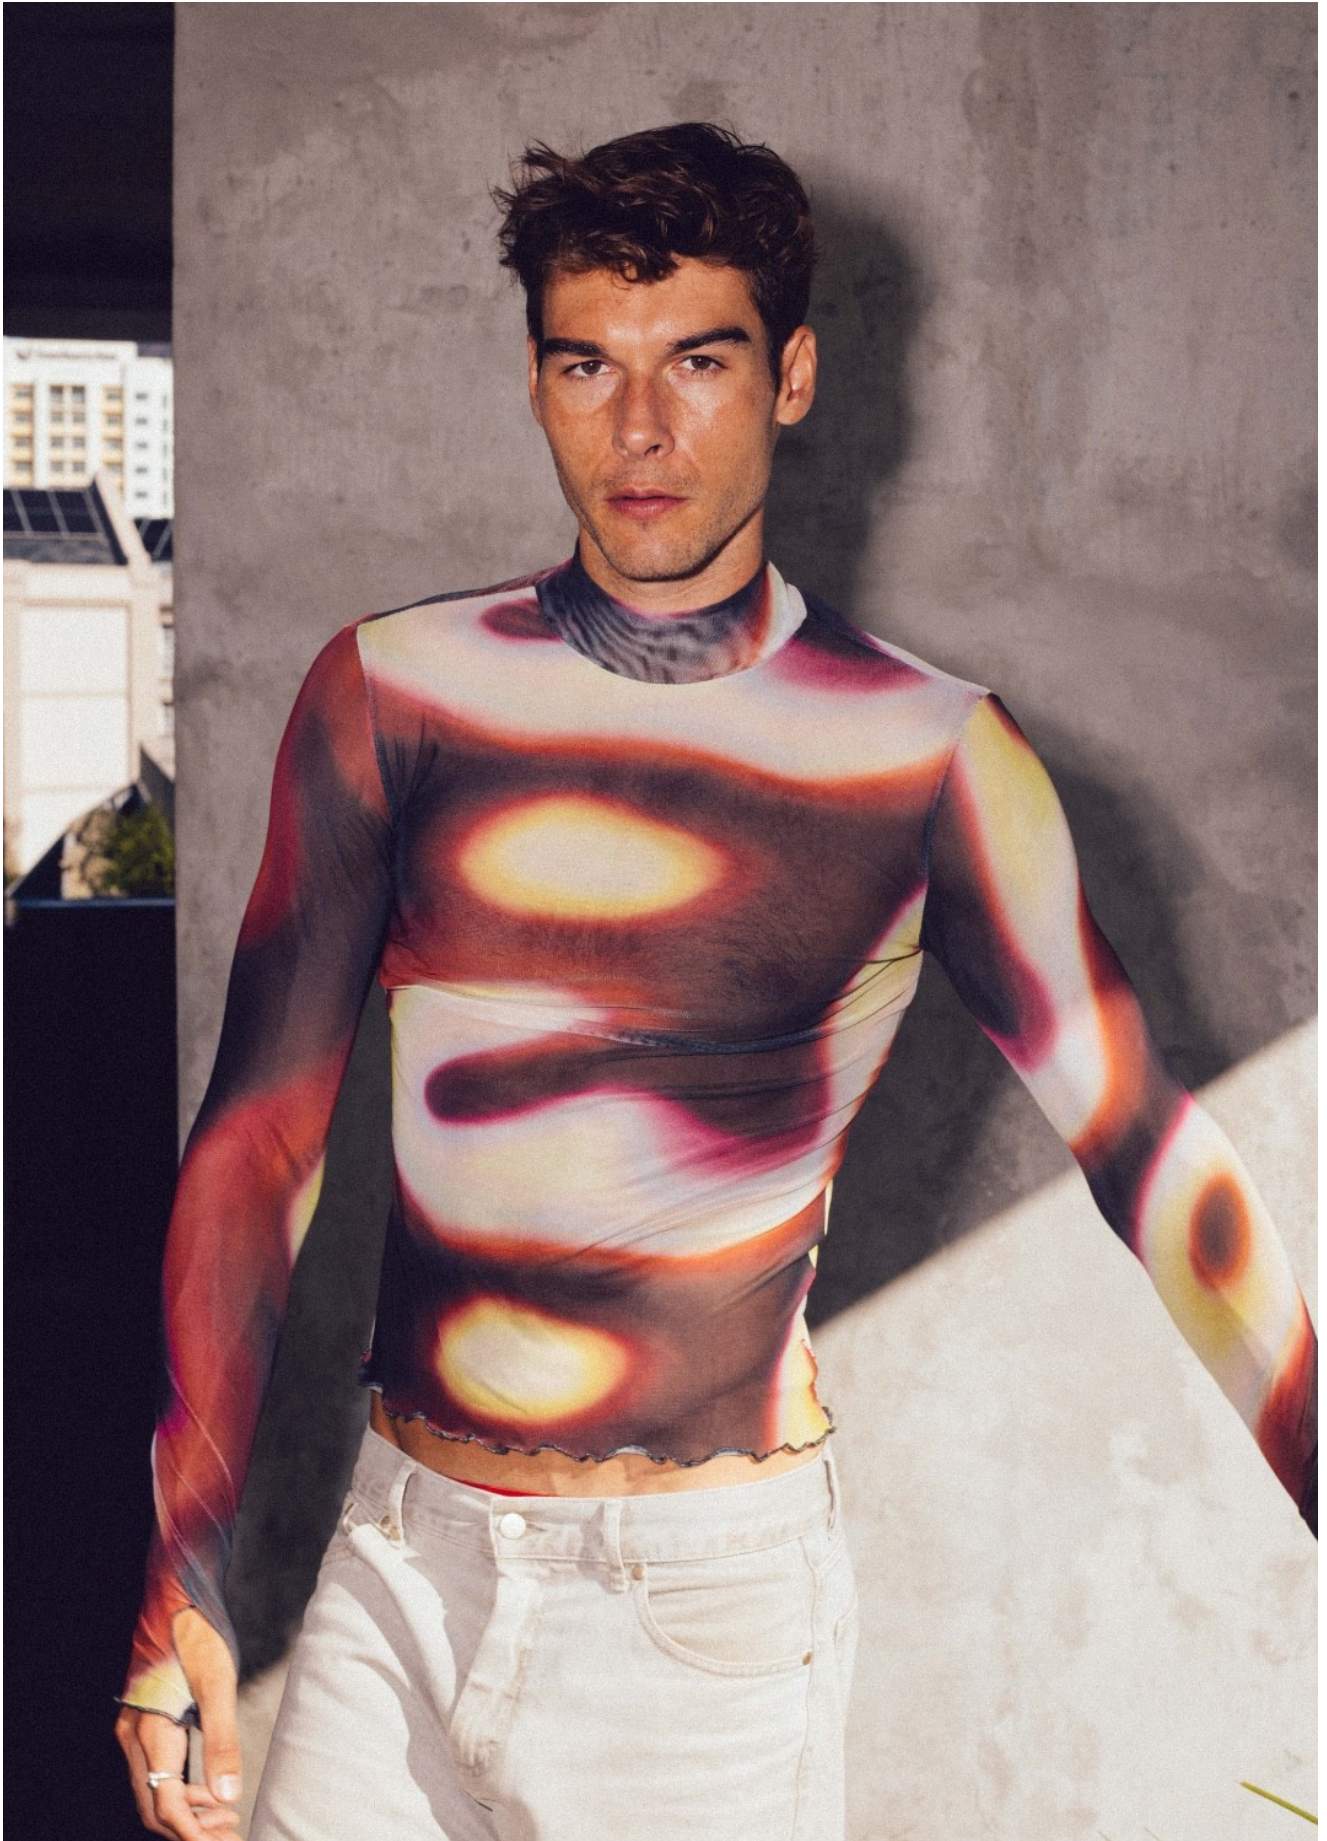

DAMAN

MARIAN REY

HEIGHT: 190 CHEST: 100 WAIST: 80 HAIR: BROWN EYES: BROWN SUIT: 48L SHOES: 44

DAMAN

MARIAN REY

HEIGHT: 190 CHEST: 100 WAIST: 80 HAIR: BROWN EYES: BROWN SUIT: 48L SHOES: 44

DAMAN

MARIAN REY