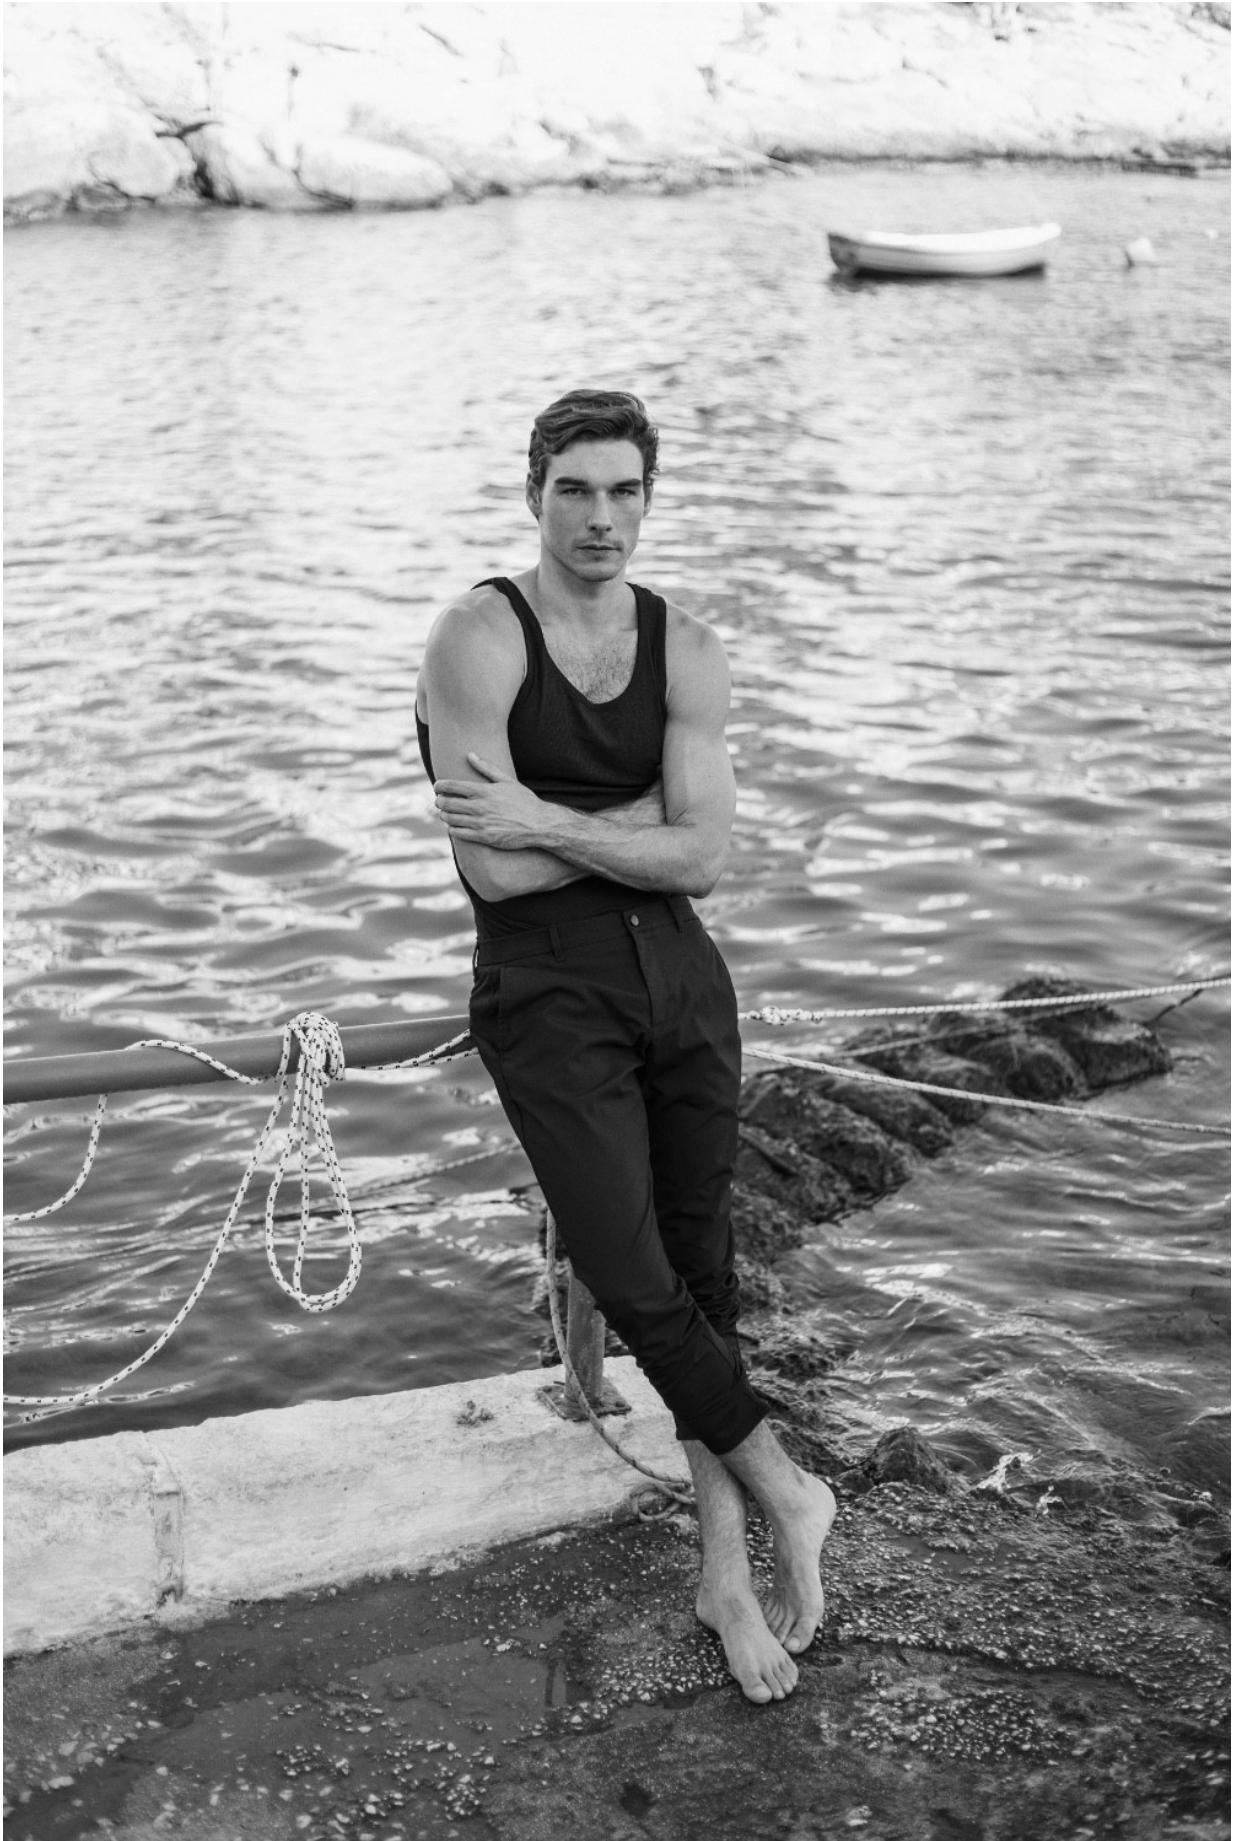

DAMAN

MARIAN REY

HEIGHT: 190 CHEST: 100 WAIST: 80 HAIR: BROWN EYES: BROWN SUIT: 48L SHOES: 44