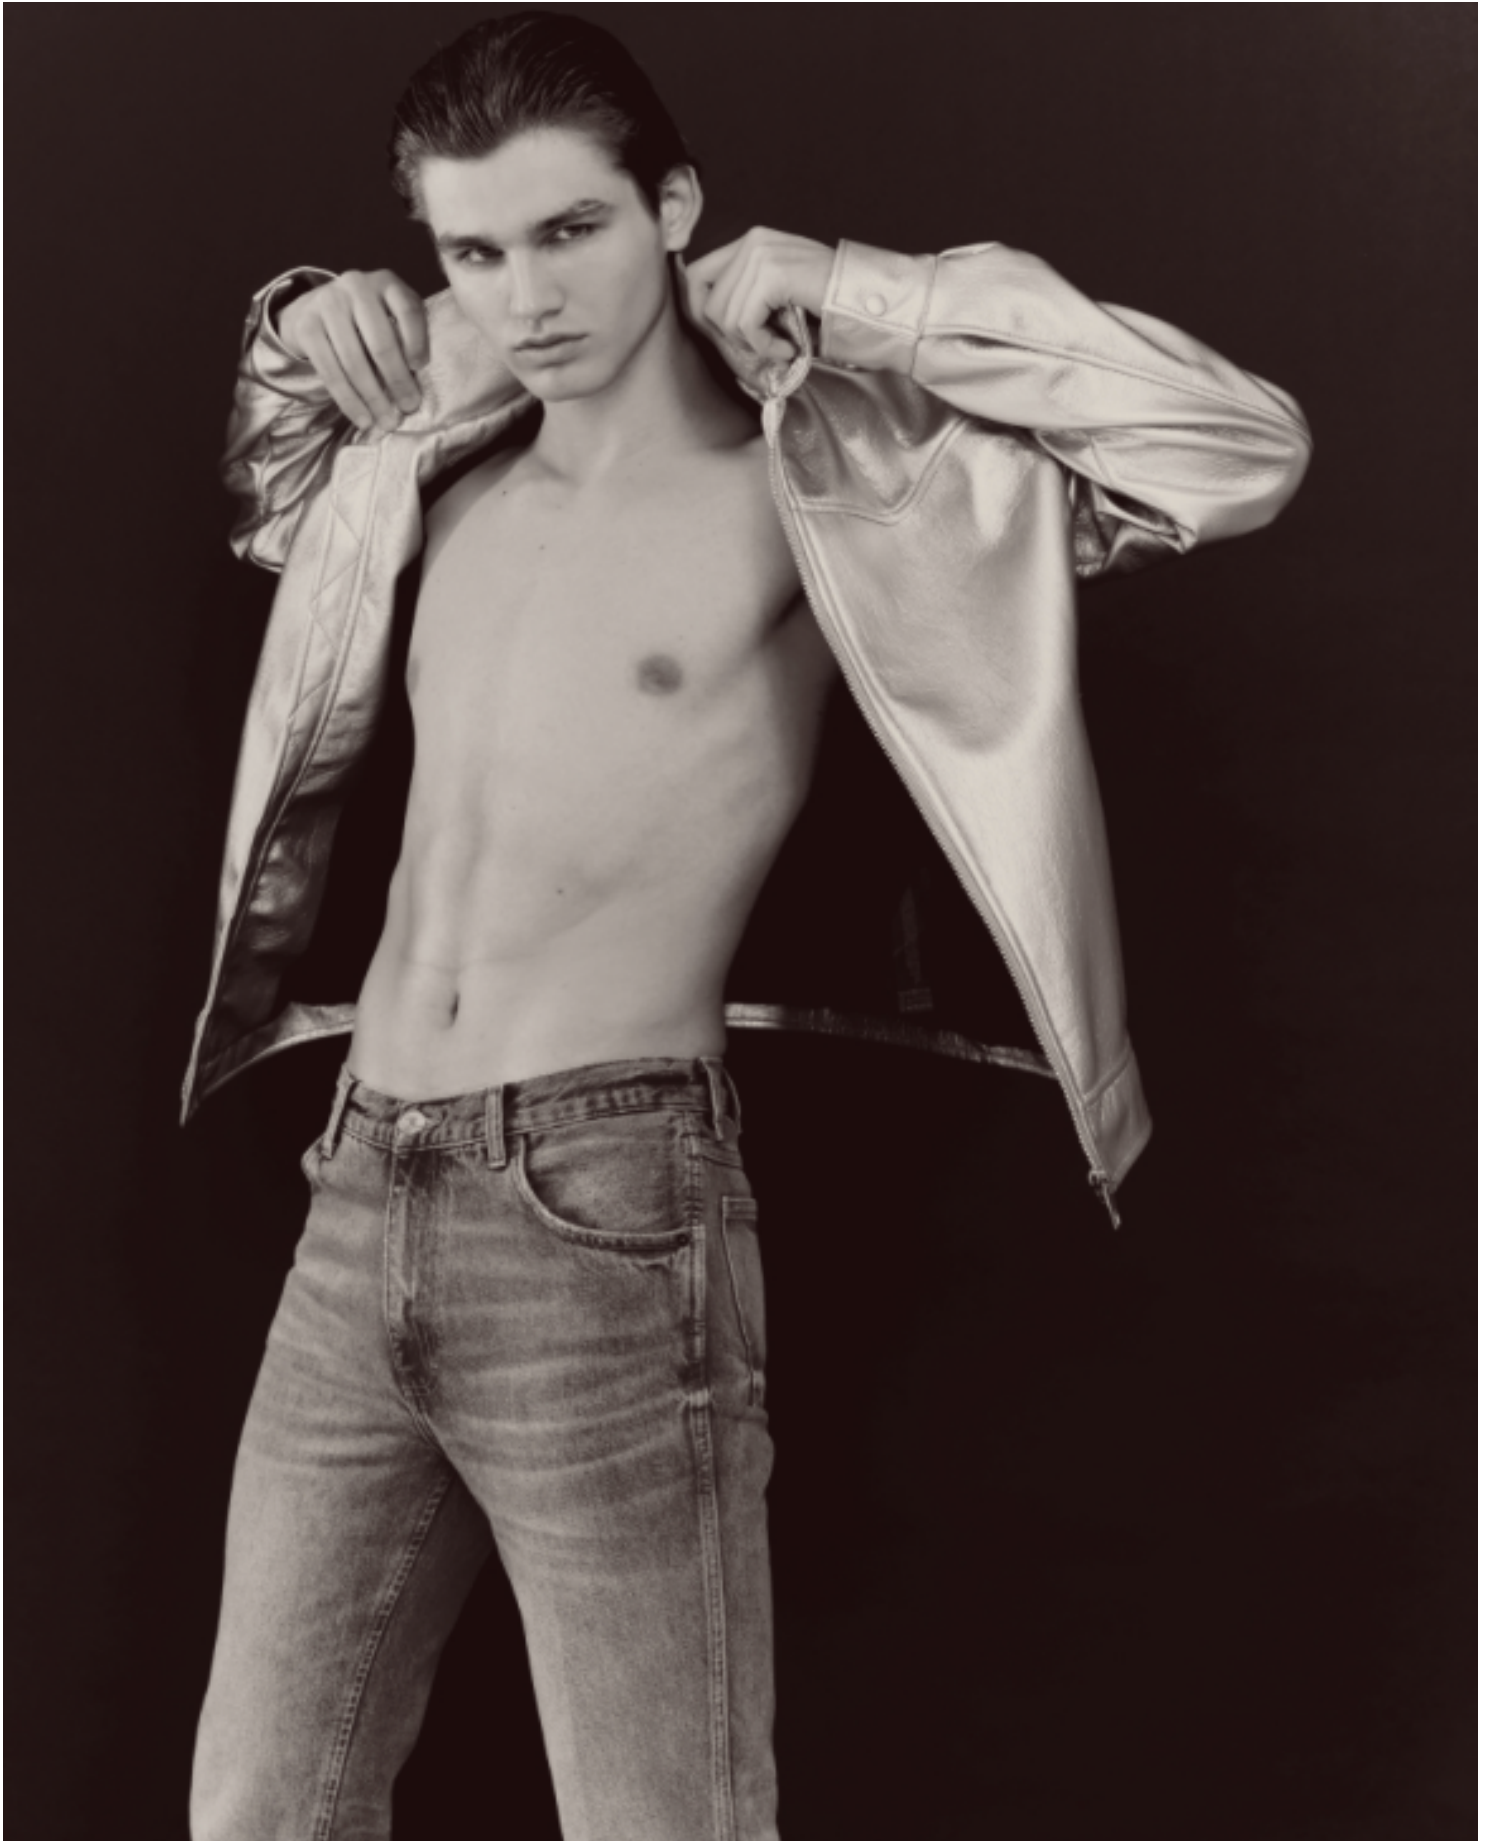

DAMAN

MACIEJ

HEIGHT: 187 CHEST: 101 WAIST: 79 HAIR: D.BLONDE EYES: BLUE SUIT: 48R SHOES: 45

DAMAN

MACIEJ

HEIGHT: 187 CHEST: 101 WAIST: 79 HAIR: D.BLONDE EYES: BLUE SUIT: 48R SHOES: 45

DAMAN

MACIEJ