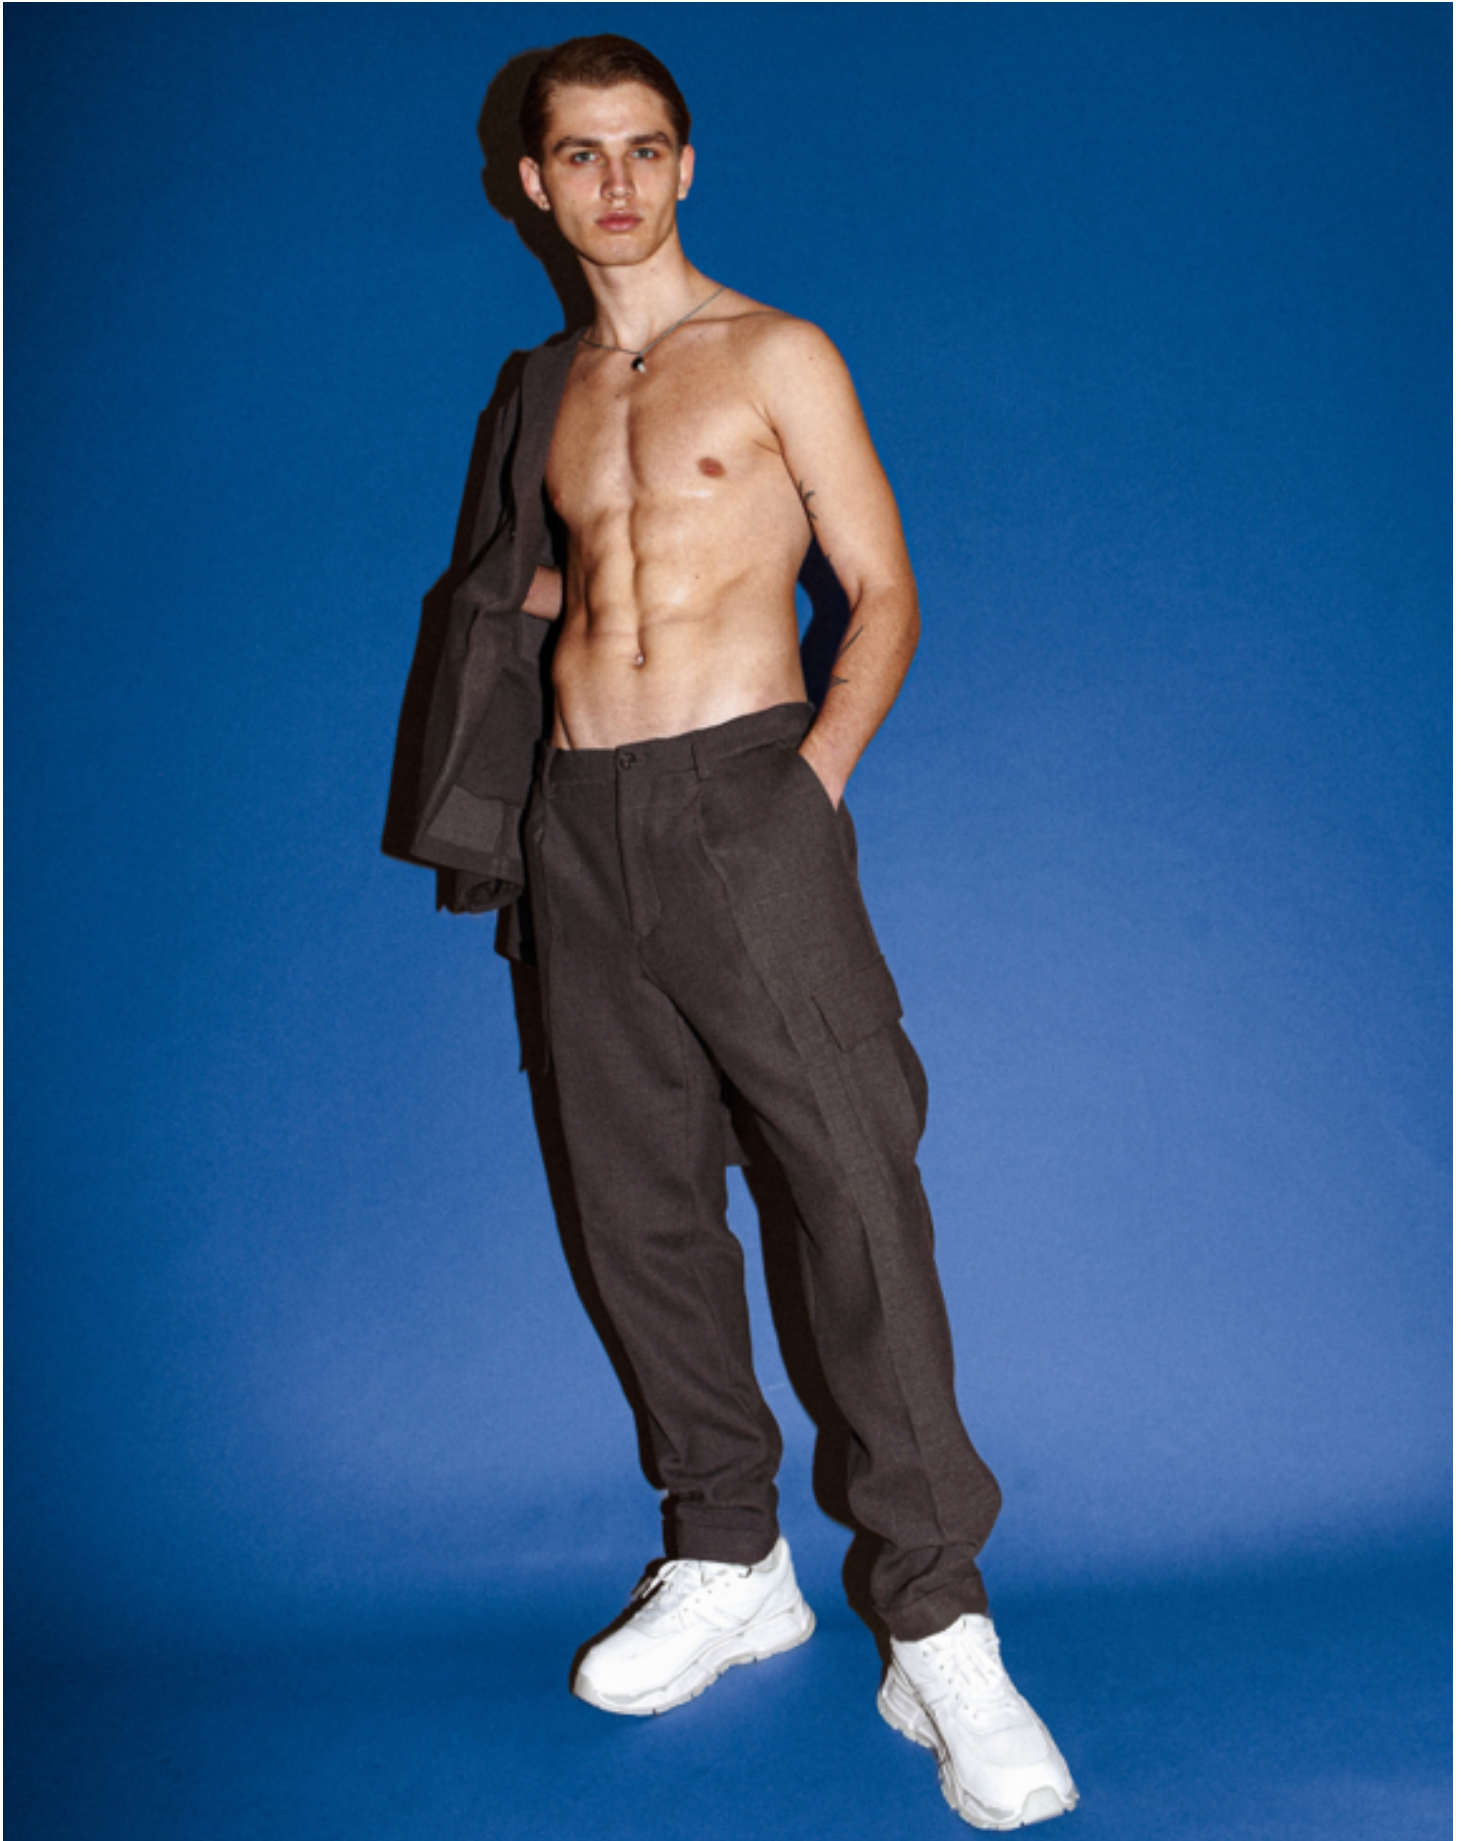

DAMAN

MACIEJ

HEIGHT: 187 CHEST: 101 WAIST: 79 HAIR: D.BLONDE EYES: BLUE SUIT: 48R SHOES: 45

DAMAN

MACIEJ

HEIGHT: 187 CHEST: 101 WAIST: 79 HAIR: D.BLONDE EYES: BLUE SUIT: 48R SHOES: 45

DAMAN

MACIEJ

HEIGHT: 187 CHEST: 101 WAIST: 79 HAIR: D.BLONDE EYES: BLUE SUIT: 48R SHOES: 45

DAMAN

MACIEJ

HEIGHT: 187 CHEST: 101 WAIST: 79 HAIR: D.BLONDE EYES: BLUE SUIT: 48R SHOES: 45

DAMAN

MACIEJ

HEIGHT: 187 CHEST: 101 WAIST: 79 HAIR: D.BLONDE EYES: BLUE SUIT: 48R SHOES: 45