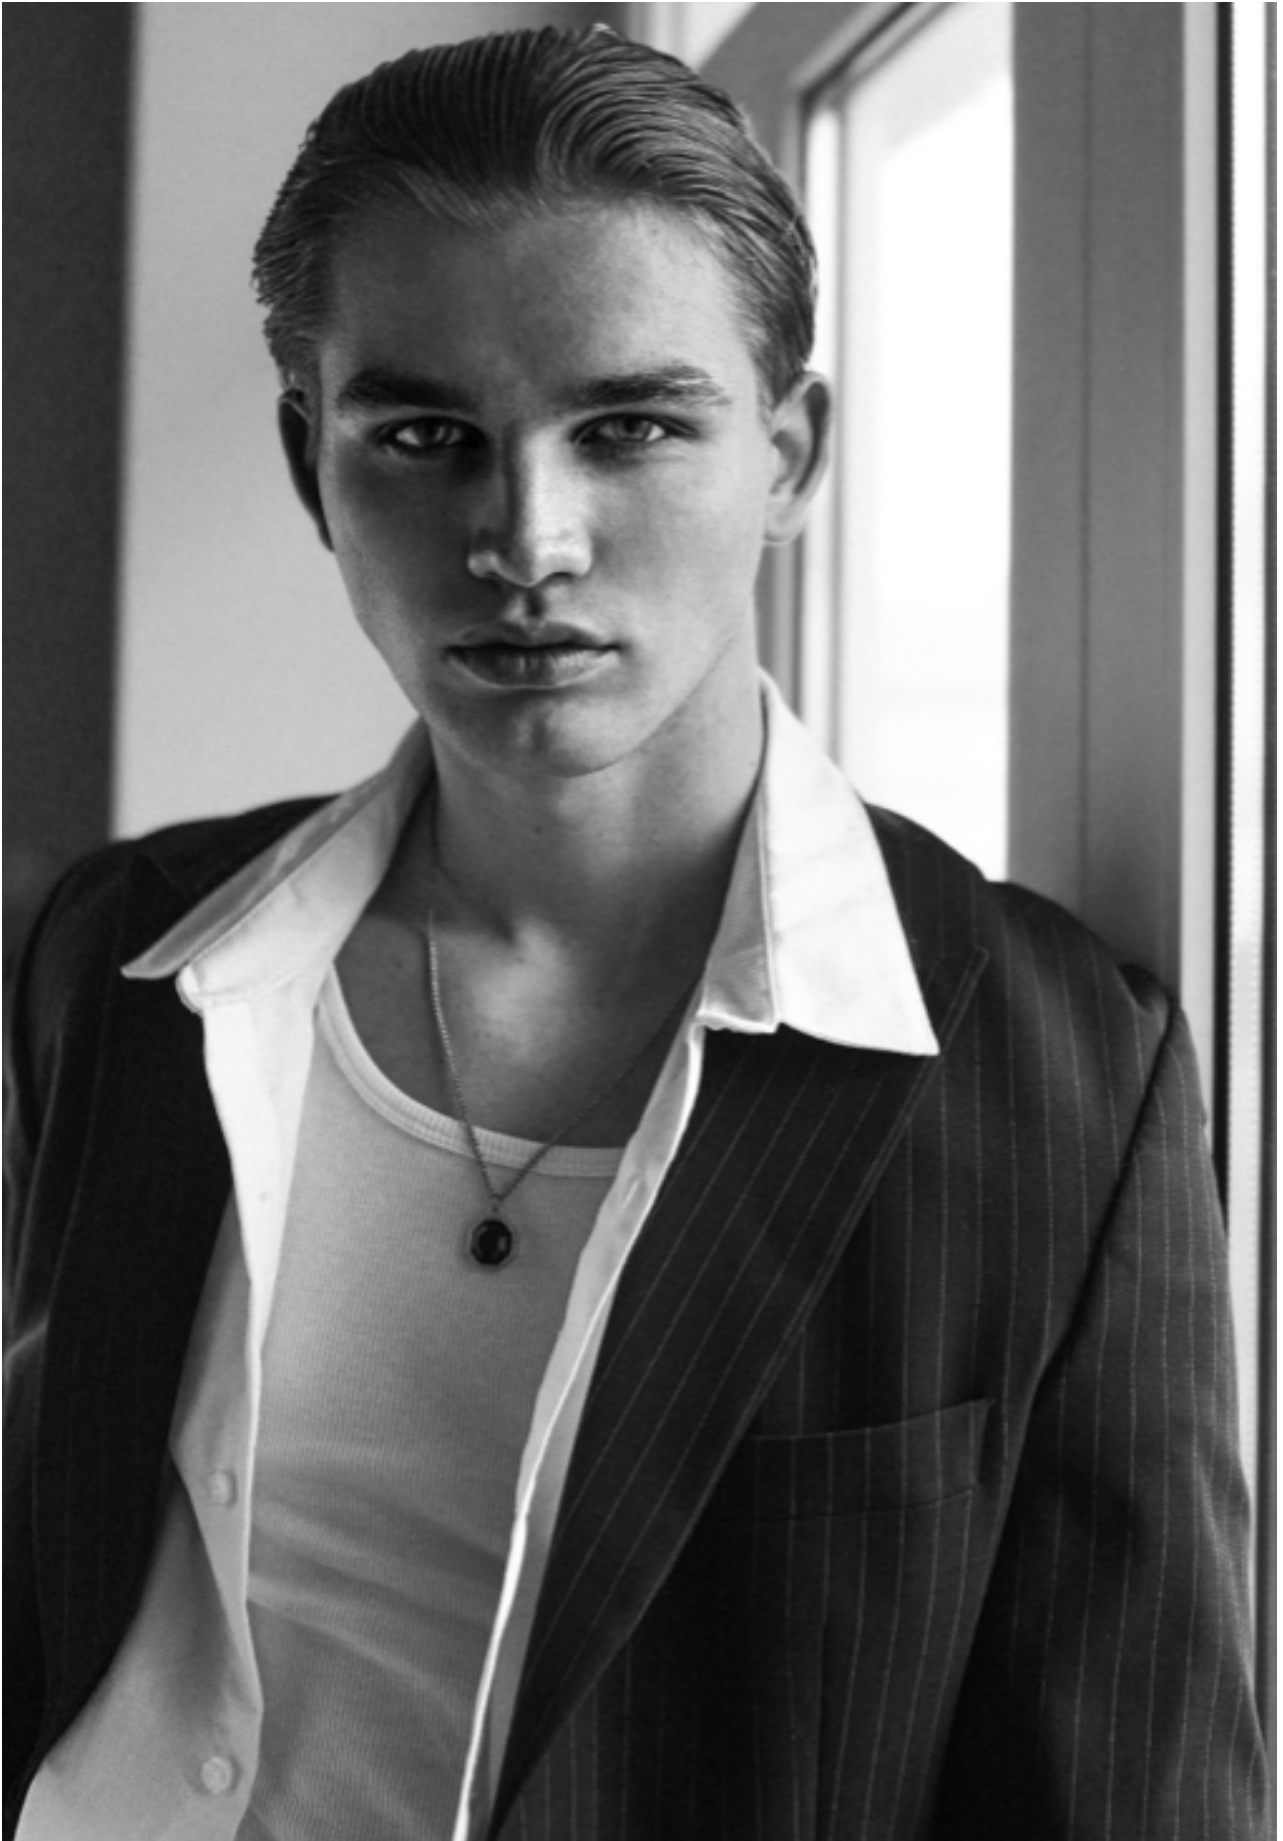

DAMAN

MACIEJ

HEIGHT: 187 CHEST: 101 WAIST: 79 HAIR: D.BLONDE EYES: BLUE SUIT: 48R SHOES: 45