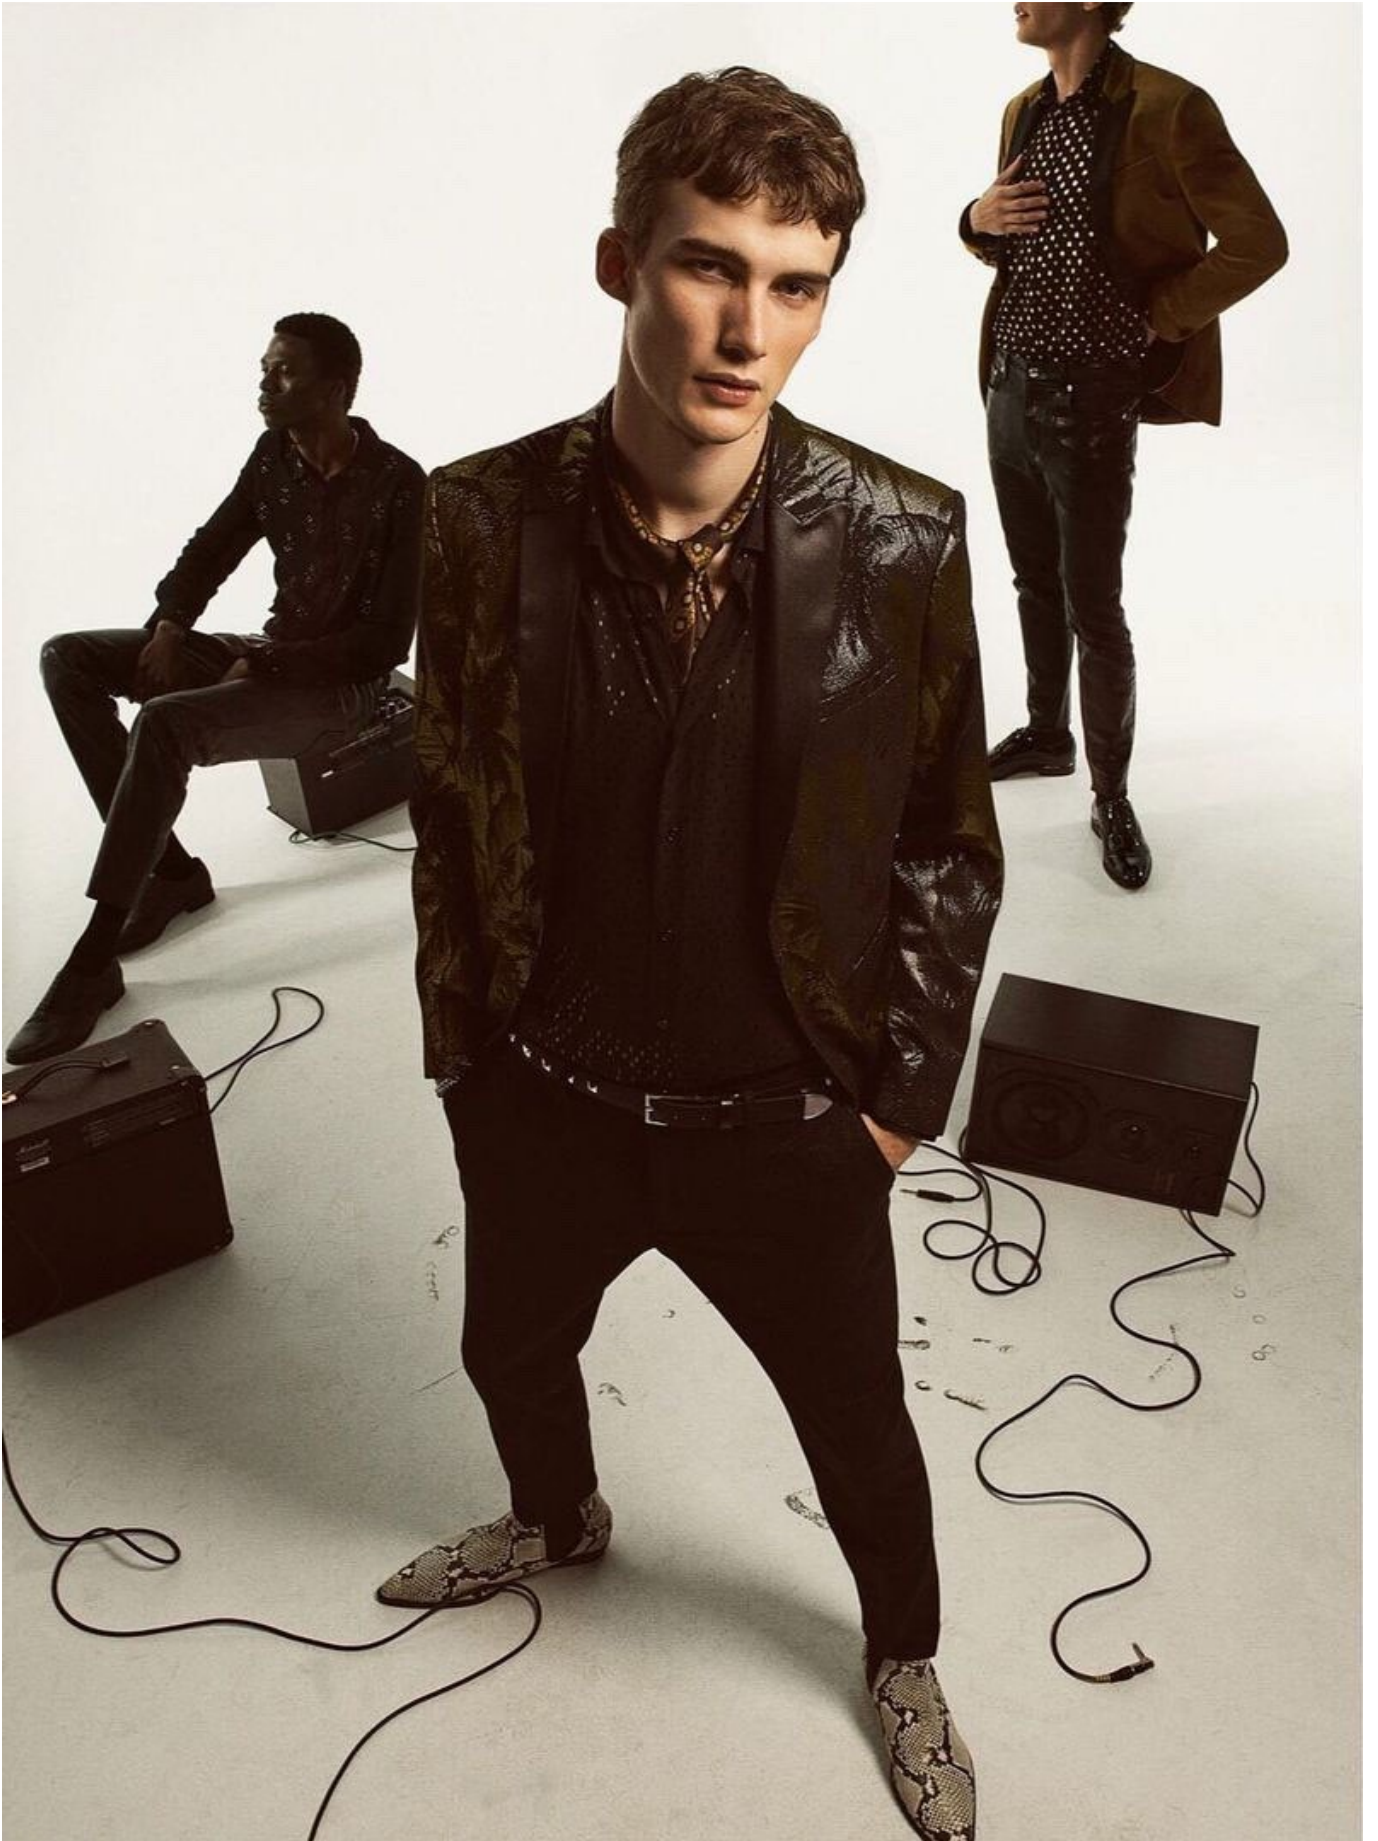

HEIGHT: 191 CHEST: 98 WAIST: 84 HAIR: BROWN EYES: BLUE SUIT: 48 SHOES: 44

DAMAN

LUKAS

HEIGHT: 191 CHEST: 98 WAIST: 84 HAIR: BROWN EYES: BLUE SUIT: 48 SHOES: 44

DAMAN

LUKAS

HEIGHT: 191 CHEST: 98 WAIST: 84 HAIR: BROWN EYES: BLUE SUIT: 48 SHOES: 44