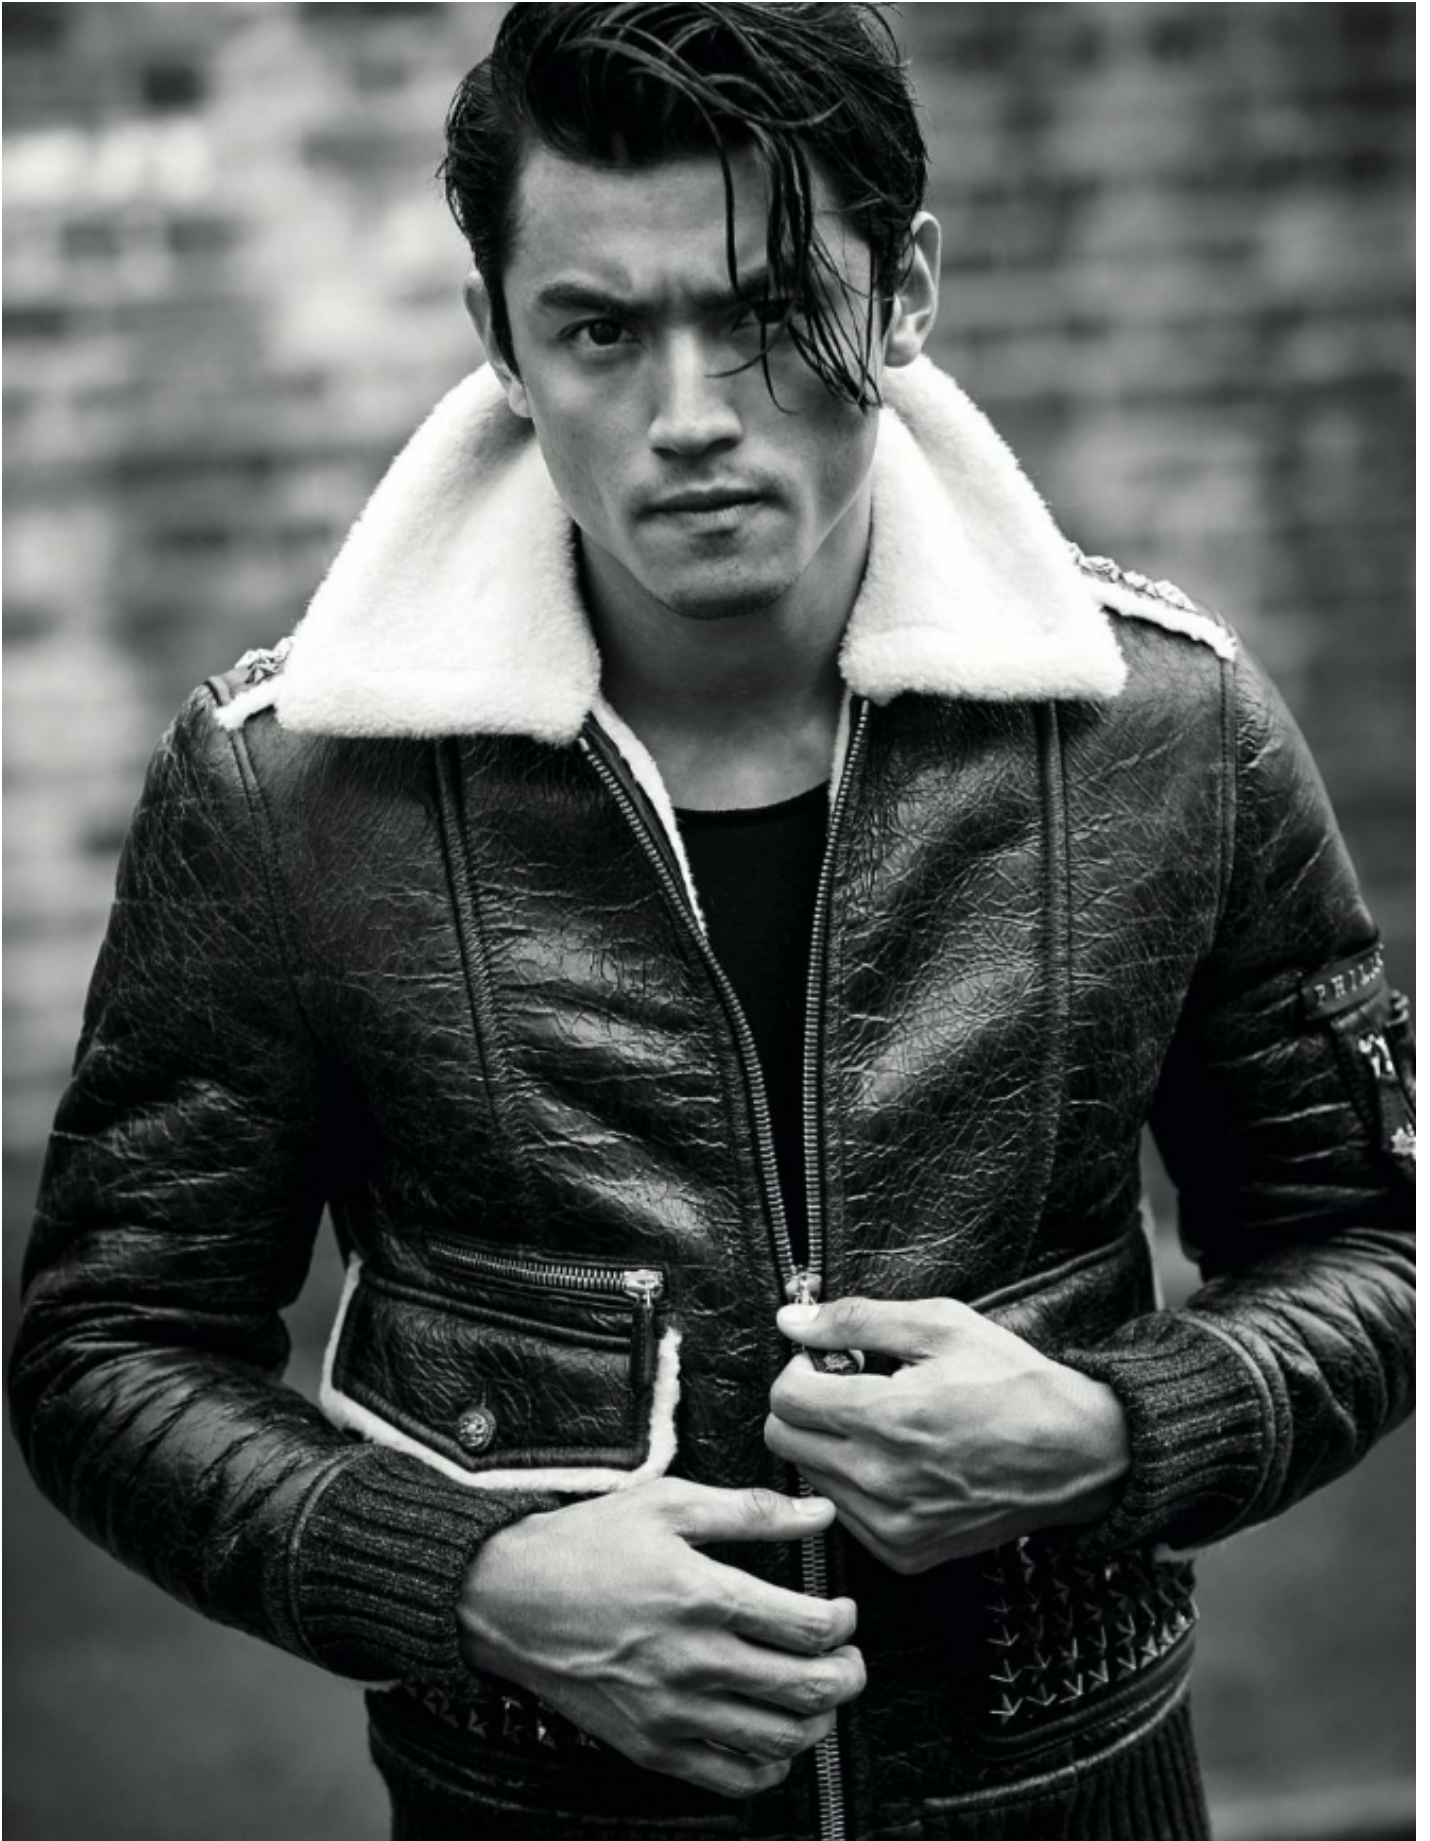

DAMAN

LUIZ PIVA

HEIGHT: 188 CHEST: 91 WAIST: 76 HAIR: BLACK EYES: BROWN SUIT: 48 SHOES: 45