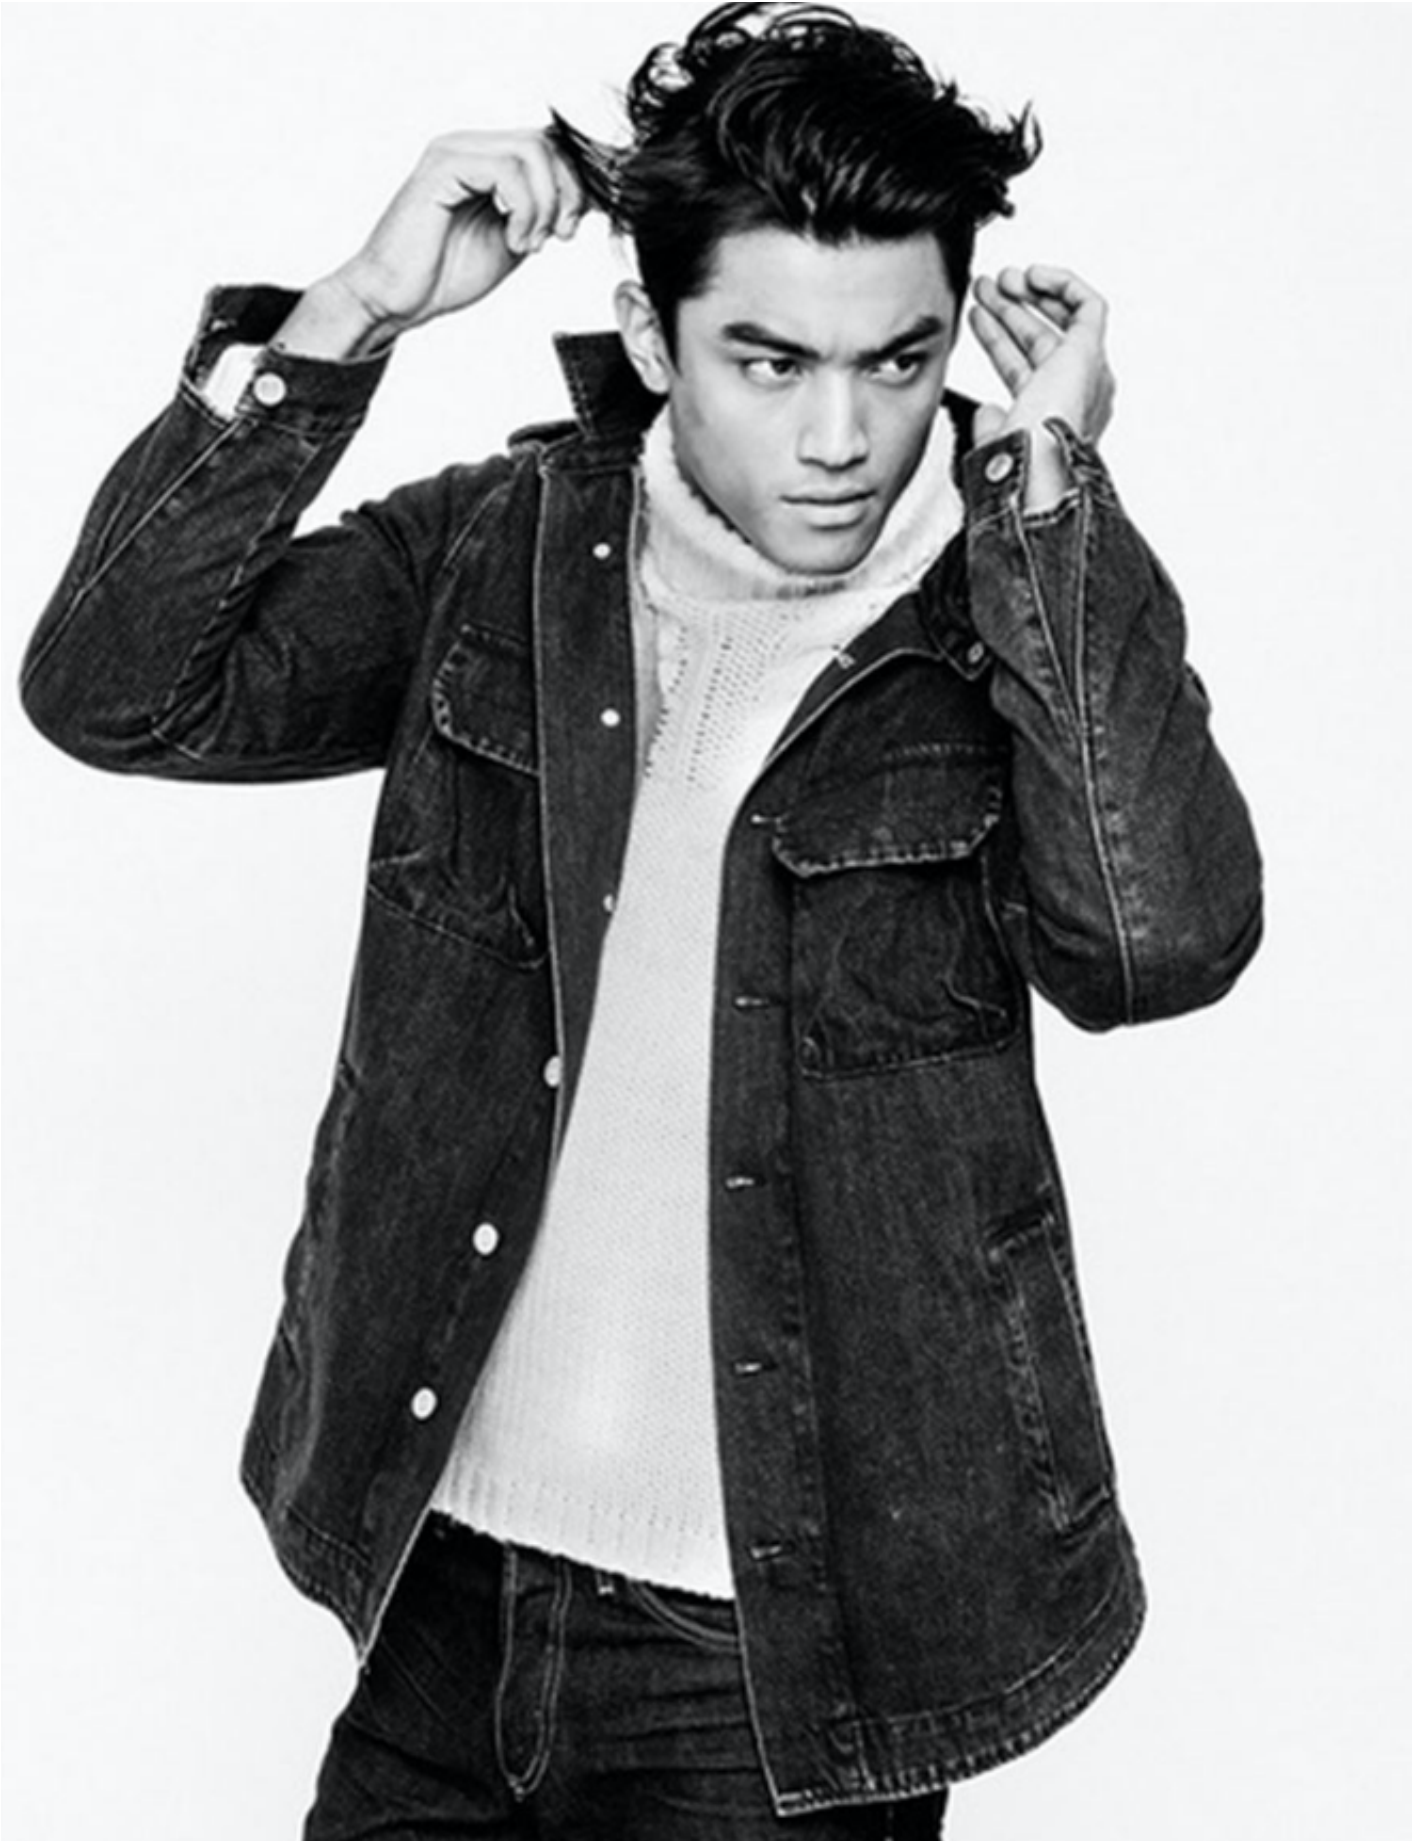

DAMAN

LUIZ PIVA

HEIGHT: 188 CHEST: 91 WAIST: 76 HAIR: BLACK EYES: BROWN SUIT: 48 SHOES: 45