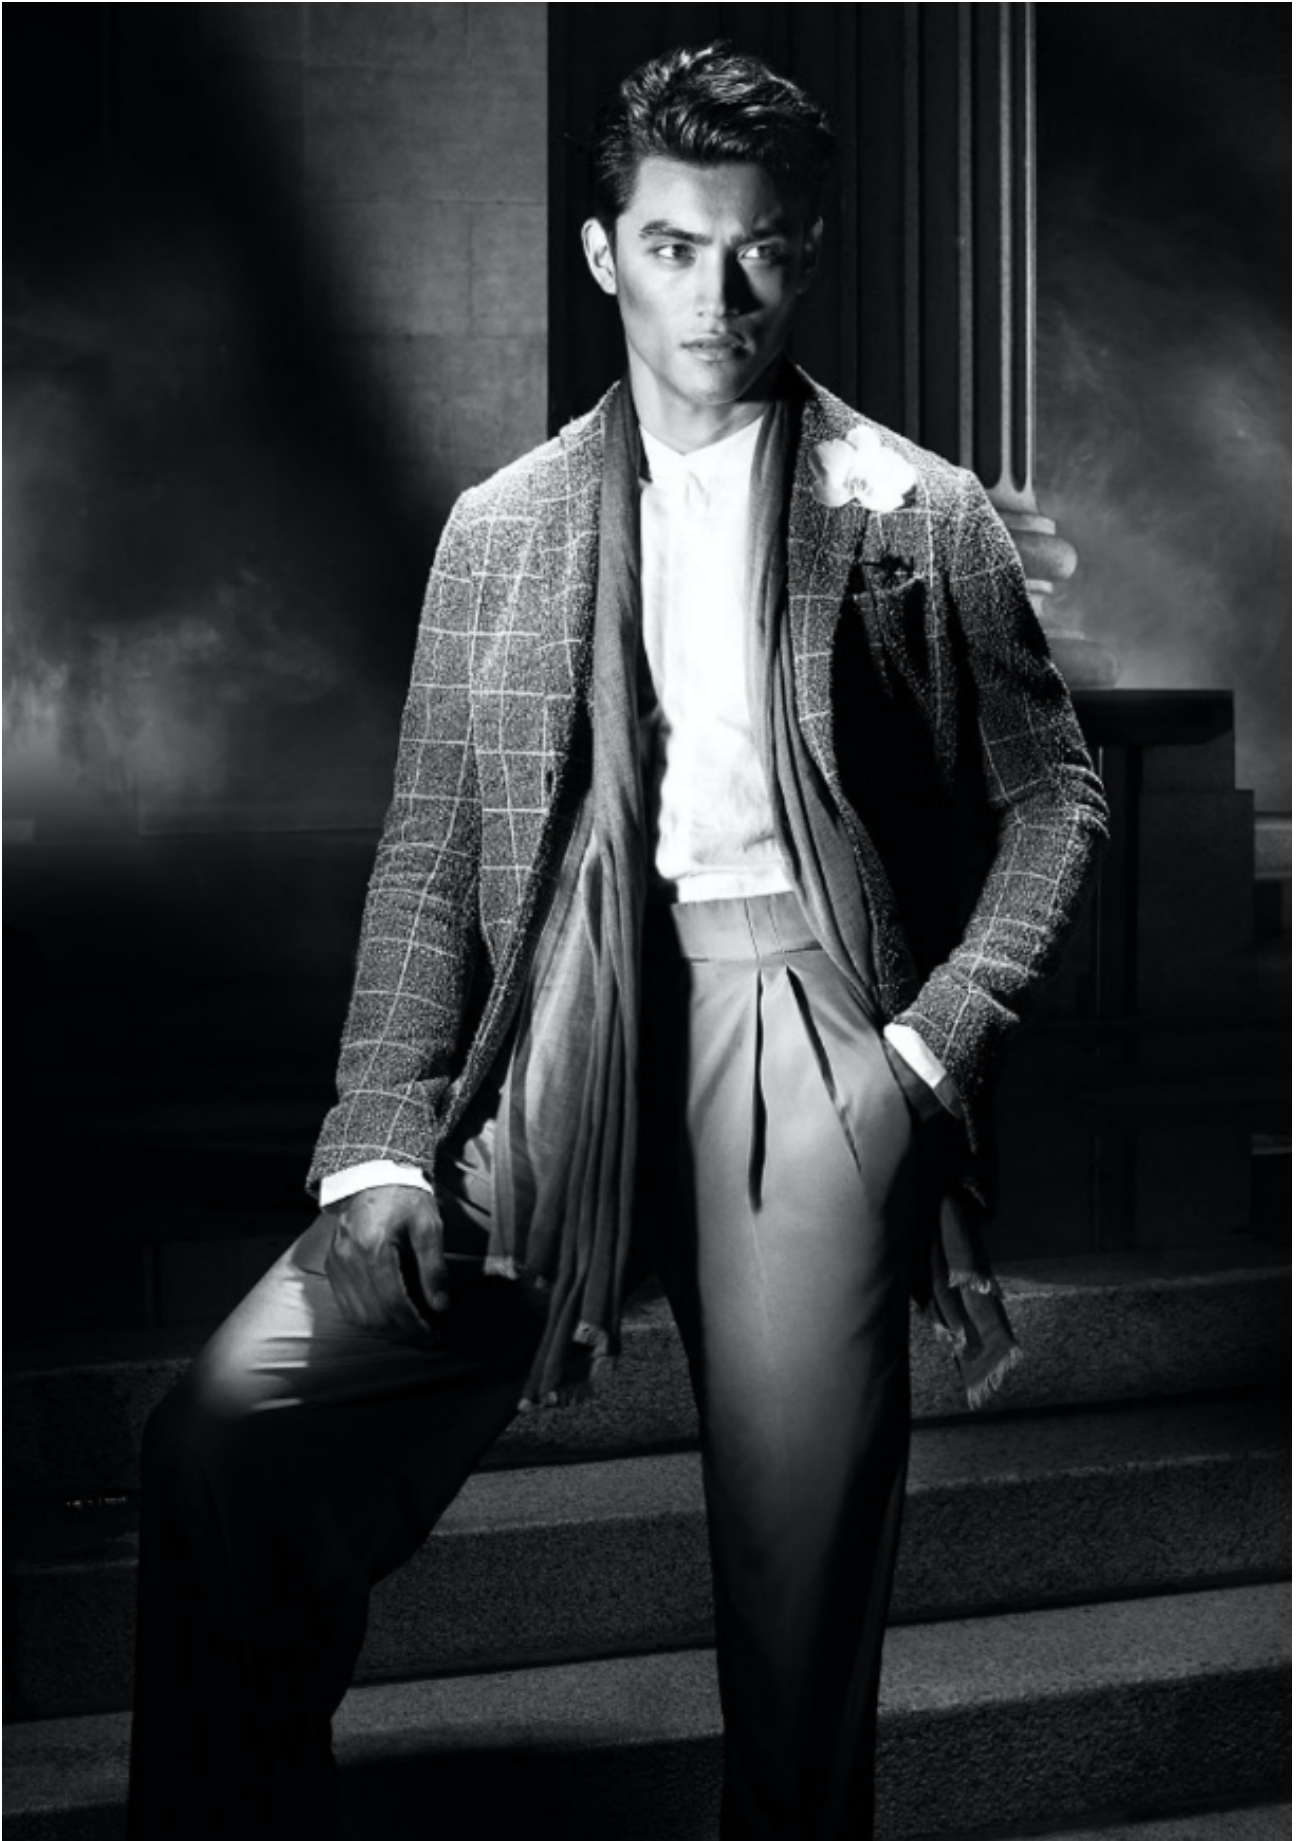

DAMAN

LUIZ PIVA

HEIGHT: 188 CHEST: 91 WAIST: 76 HAIR: BLACK EYES: BROWN SUIT: 48 SHOES: 45