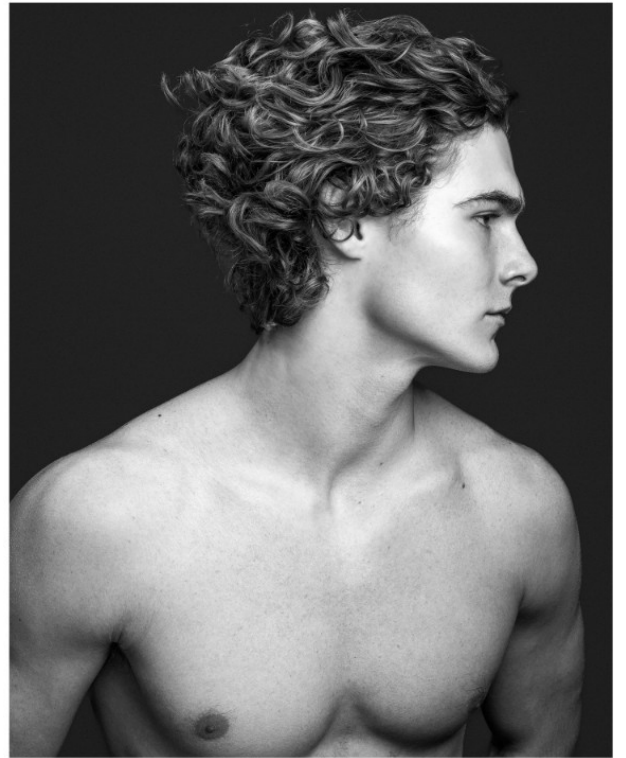

DAMAN

LOUIS A

HEIGHT: 189 CHEST: 97 WAIST: 75 HAIR: D.BLOND EYES: HAZEL SUIT: 48 SHOES: 44-45

DAMAN

LOUIS A

HEIGHT: 189 CHEST: 97 WAIST: 75 HAIR: D.BLOND EYES: HAZEL SUIT: 48 SHOES: 44-45

DAMAN

LOUIS A

HEIGHT: 189 CHEST: 97 WAIST: 75 HAIR: D.BLOND EYES: HAZEL SUIT: 48 SHOES: 44-45

DAMAN

LOUIS A

HEIGHT: 189 CHEST: 97 WAIST: 75 HAIR: D.BLOND EYES: HAZEL SUIT: 48 SHOES: 44-45

DAMAN

LOUIS A

HEIGHT: 189 CHEST: 97 WAIST: 75 HAIR: D.BLOND EYES: HAZEL SUIT: 48 SHOES: 44-45