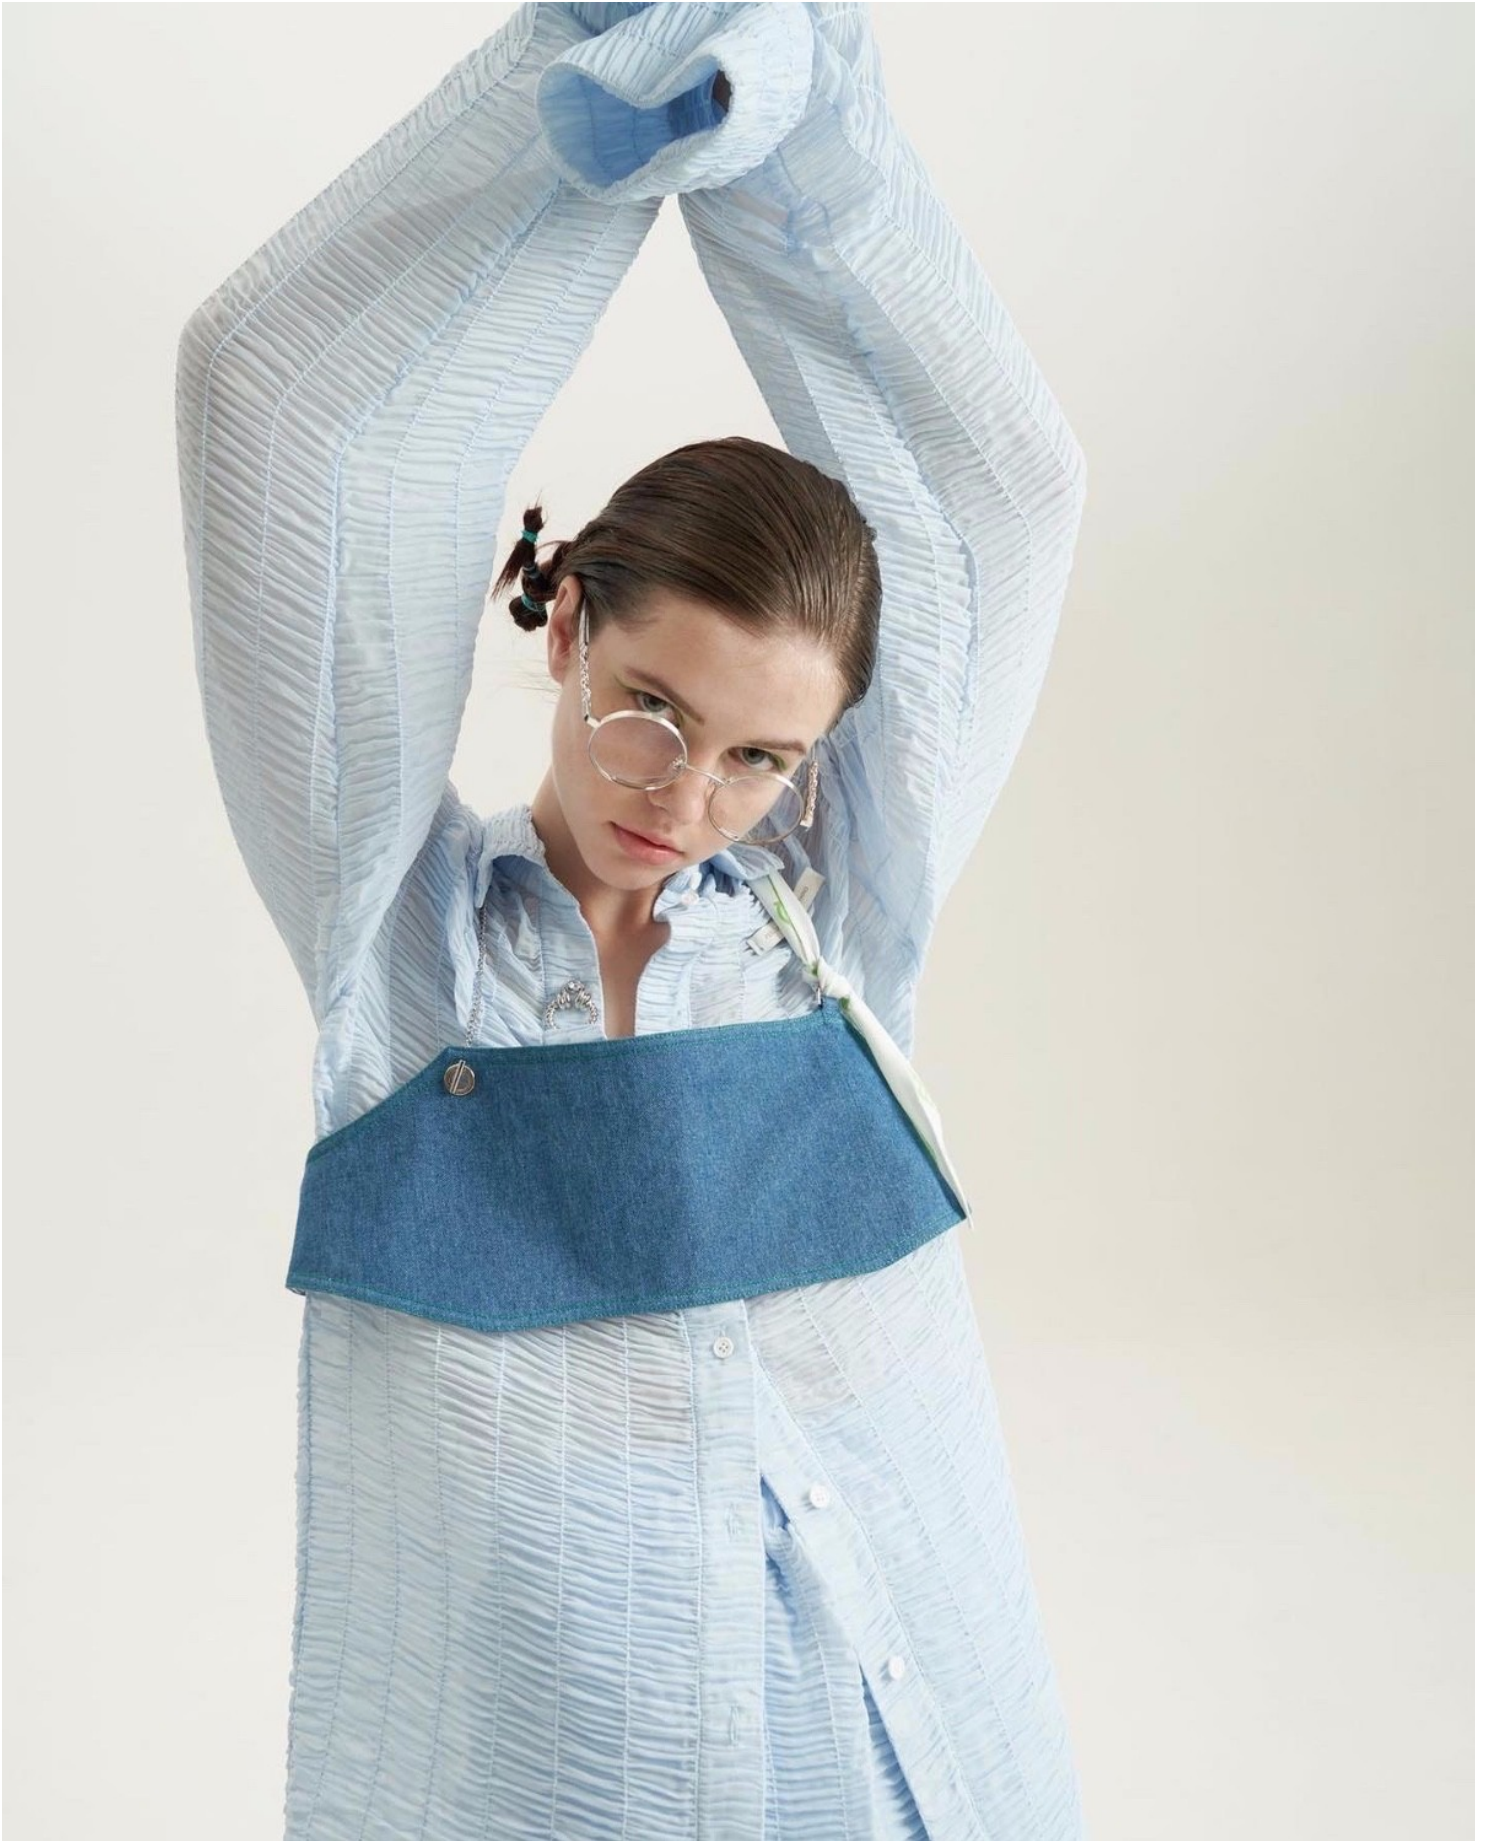

DAMAN

LIVI

HEIGHT: 178 CHEST: 78 WAIST: 60 HAIR: L.BROWN EYES: GREEN SUIT: SHOES: 39