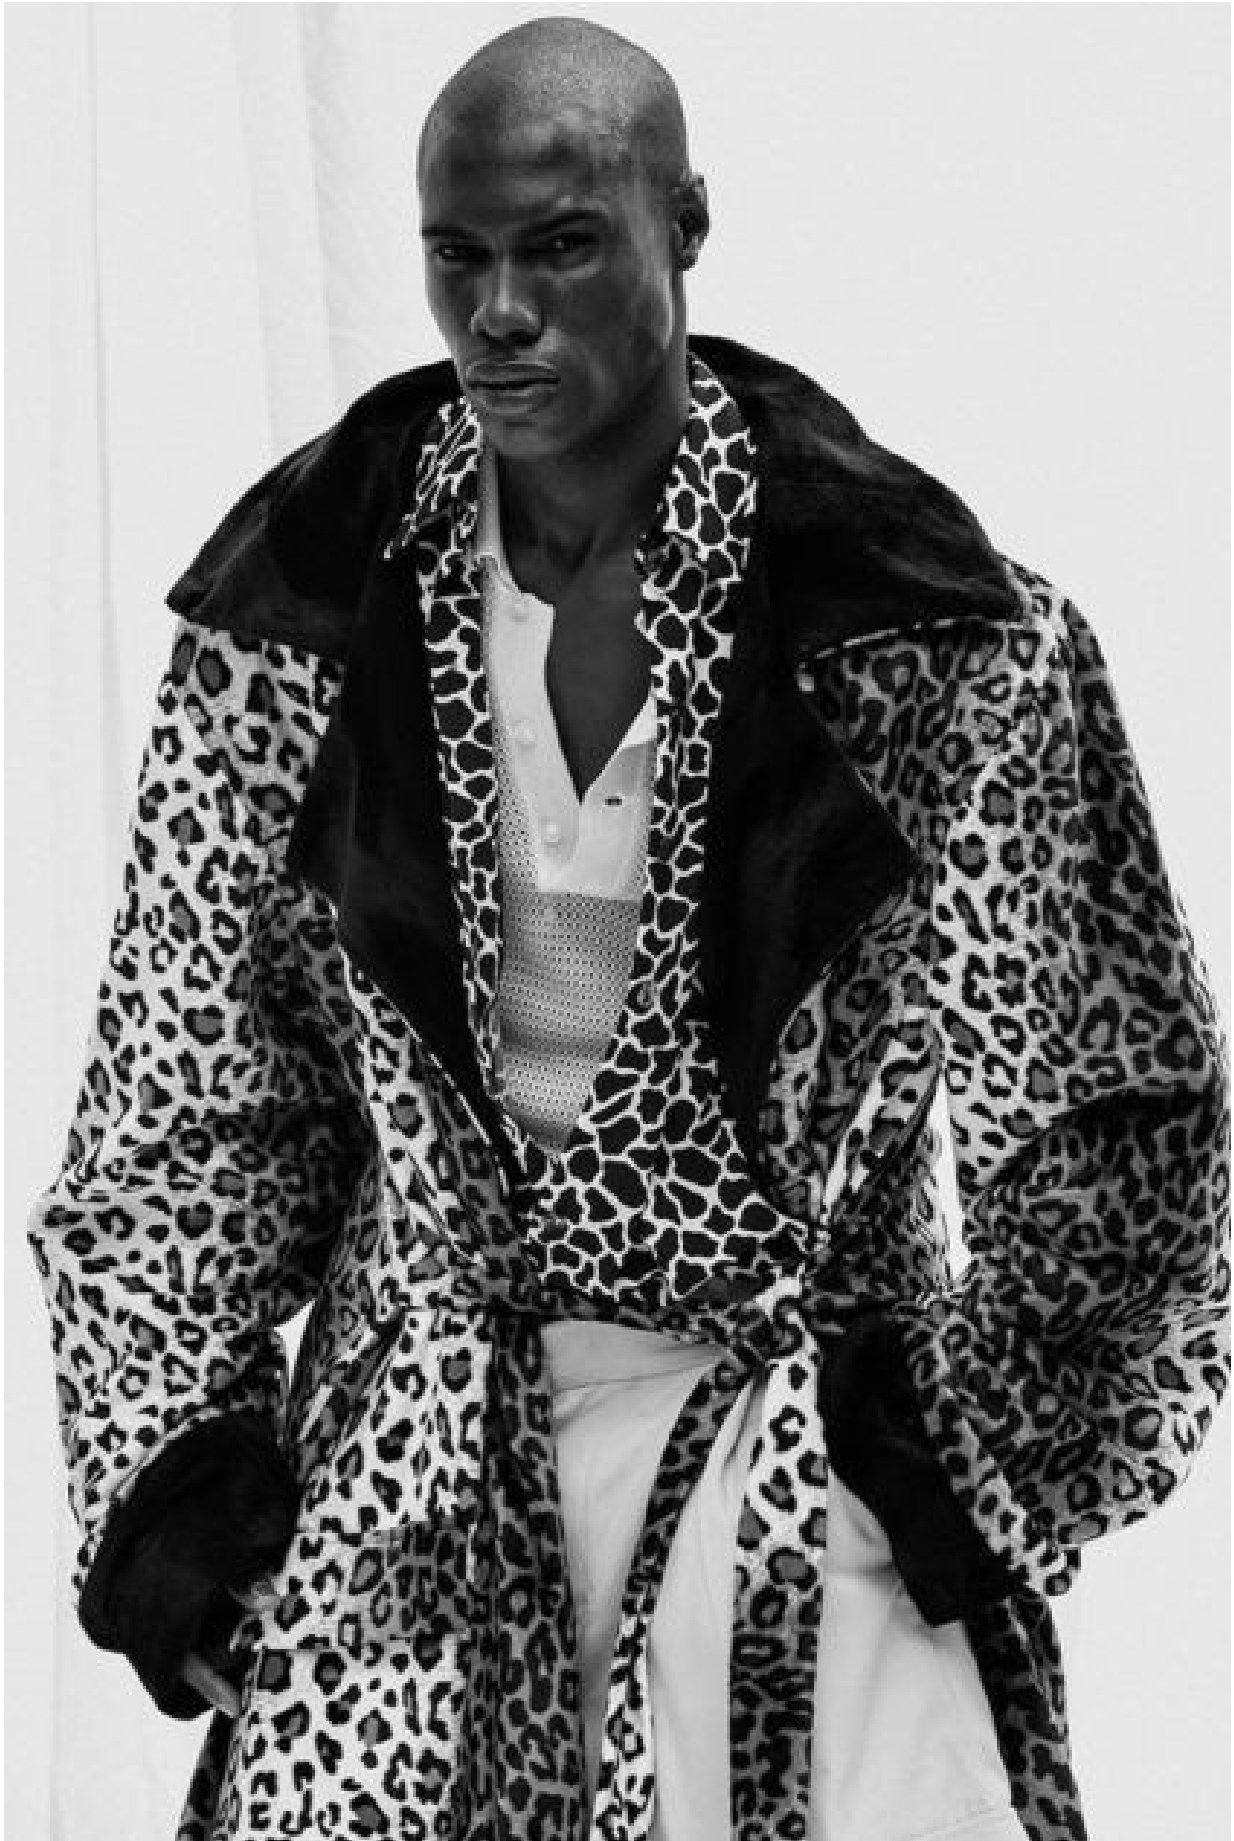

DAMAN

LEANDRO SANTOS

HEIGHT: 189 CHEST: 98 WAIST: 76 HAIR: BLACK EYES: BROWN SUIT: 50 SHOES: 44

# DAMAN

Tricô de gola ruivã  
preço sob consulta,  
paletó R\$ 8.850 e calça  
R\$ 3.000 Prada |  
Sapatos Christian  
Louboutin R\$ 3.990

Na página ao lado:  
Blazer Polo Ralph  
Lauren R\$ 2.100 |  
Tricô Ermenegildo  
Zegna R\$ 5.010 |  
Calça Gucci R\$ 2.900

LEANDRO SANTOS

HEIGHT: 189 CHEST: 98 WAIST: 76 HAIR: BLACK EYES: BROWN SUIT: 50 SHOES: 44

DAMAN

LEANDRO SANTOS

HEIGHT: 189 CHEST: 98 WAIST: 76 HAIR: BLACK EYES: BROWN SUIT: 50 SHOES: 44

DAMAN

LEANDRO SANTOS