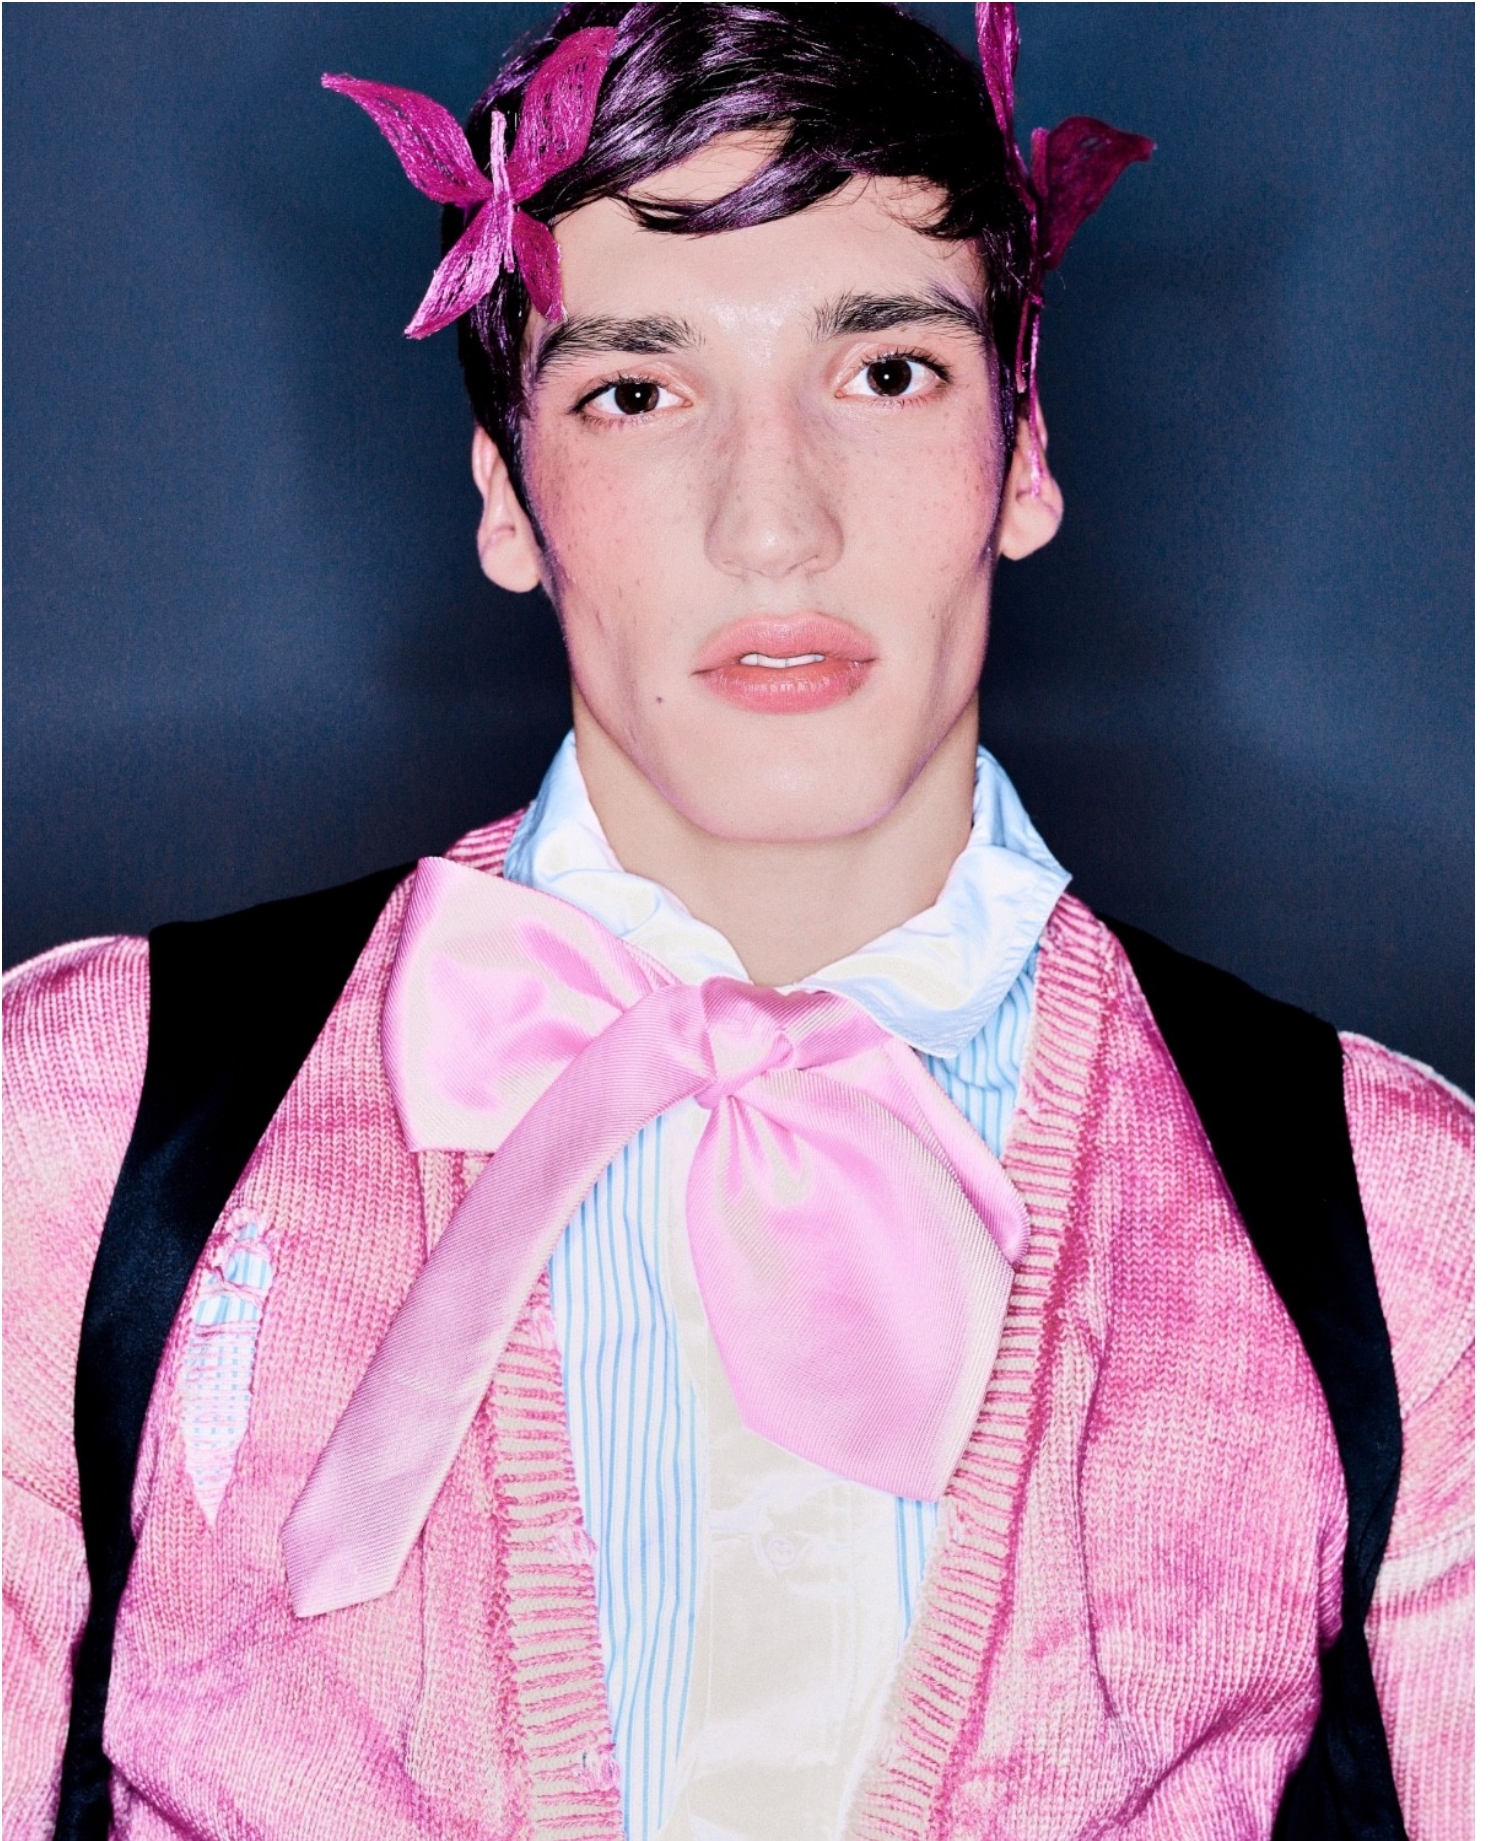

KIRILL KARPENKO

DAMAN

HEIGHT: 190 CHEST: 99 WAIST: 75 HAIR: BROWN EYES: BROWN SUIT: 50 SHOES: 44-45