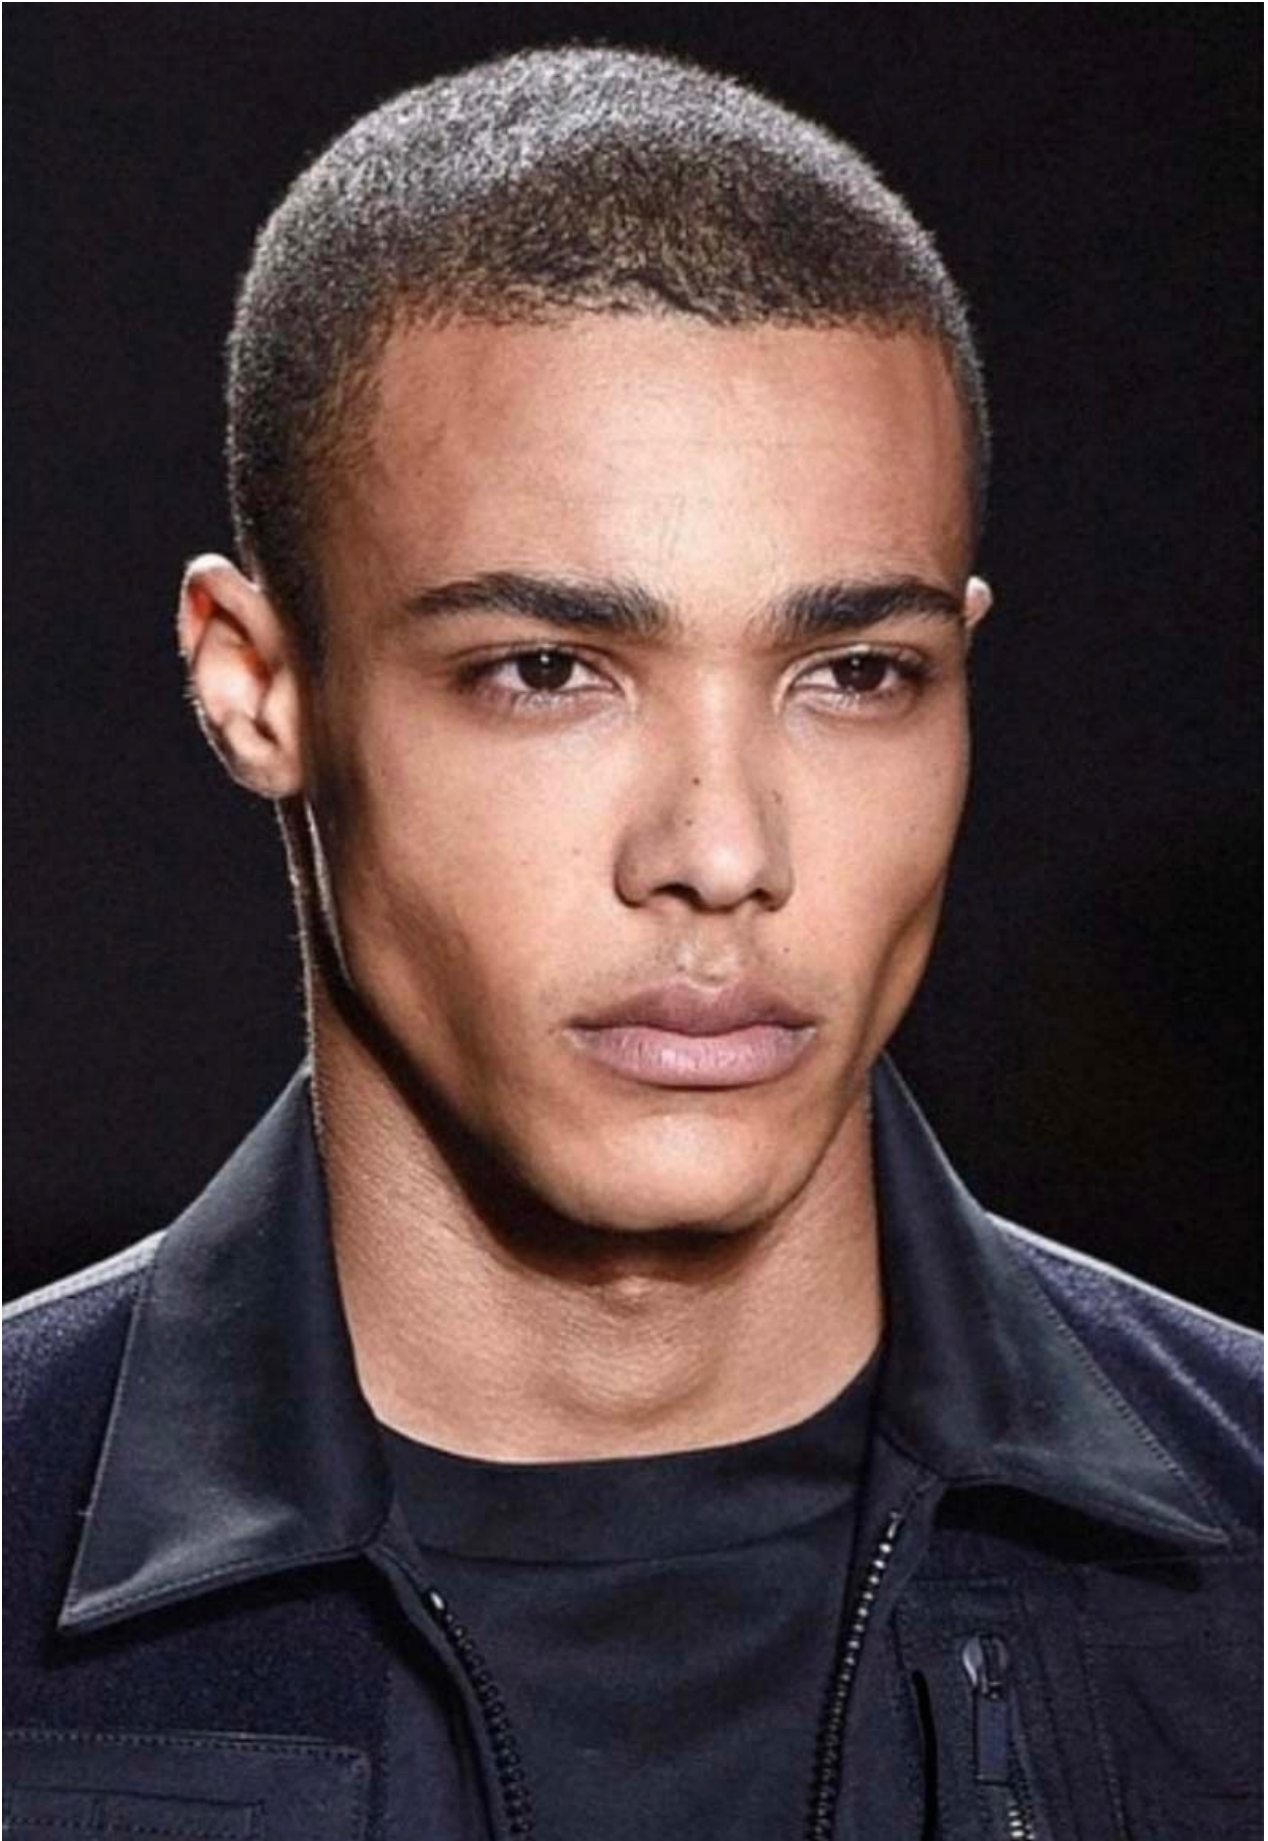

DAMAN

JOSH BARTLEY

HEIGHT: 188 CHEST: 98 WAIST: 76 HAIR: BLACK EYES: BROWN SUIT: 48 SHOES: 44

DAMAN

JOSH BARTLEY

HEIGHT: 188 CHEST: 98 WAIST: 76 HAIR: BLACK EYES: BROWN SUIT: 48 SHOES: 44

DAMAN

JOSH BARTLEY

HEIGHT: 188 CHEST: 98 WAIST: 76 HAIR: BLACK EYES: BROWN SUIT: 48 SHOES: 44

DAMAN

JOSH BARTLEY

HEIGHT: 188 CHEST: 98 WAIST: 76 HAIR: BLACK EYES: BROWN SUIT: 48 SHOES: 44

DAMAN

JOSH BARTLEY

HEIGHT: 188 CHEST: 98 WAIST: 76 HAIR: BLACK EYES: BROWN SUIT: 48 SHOES: 44