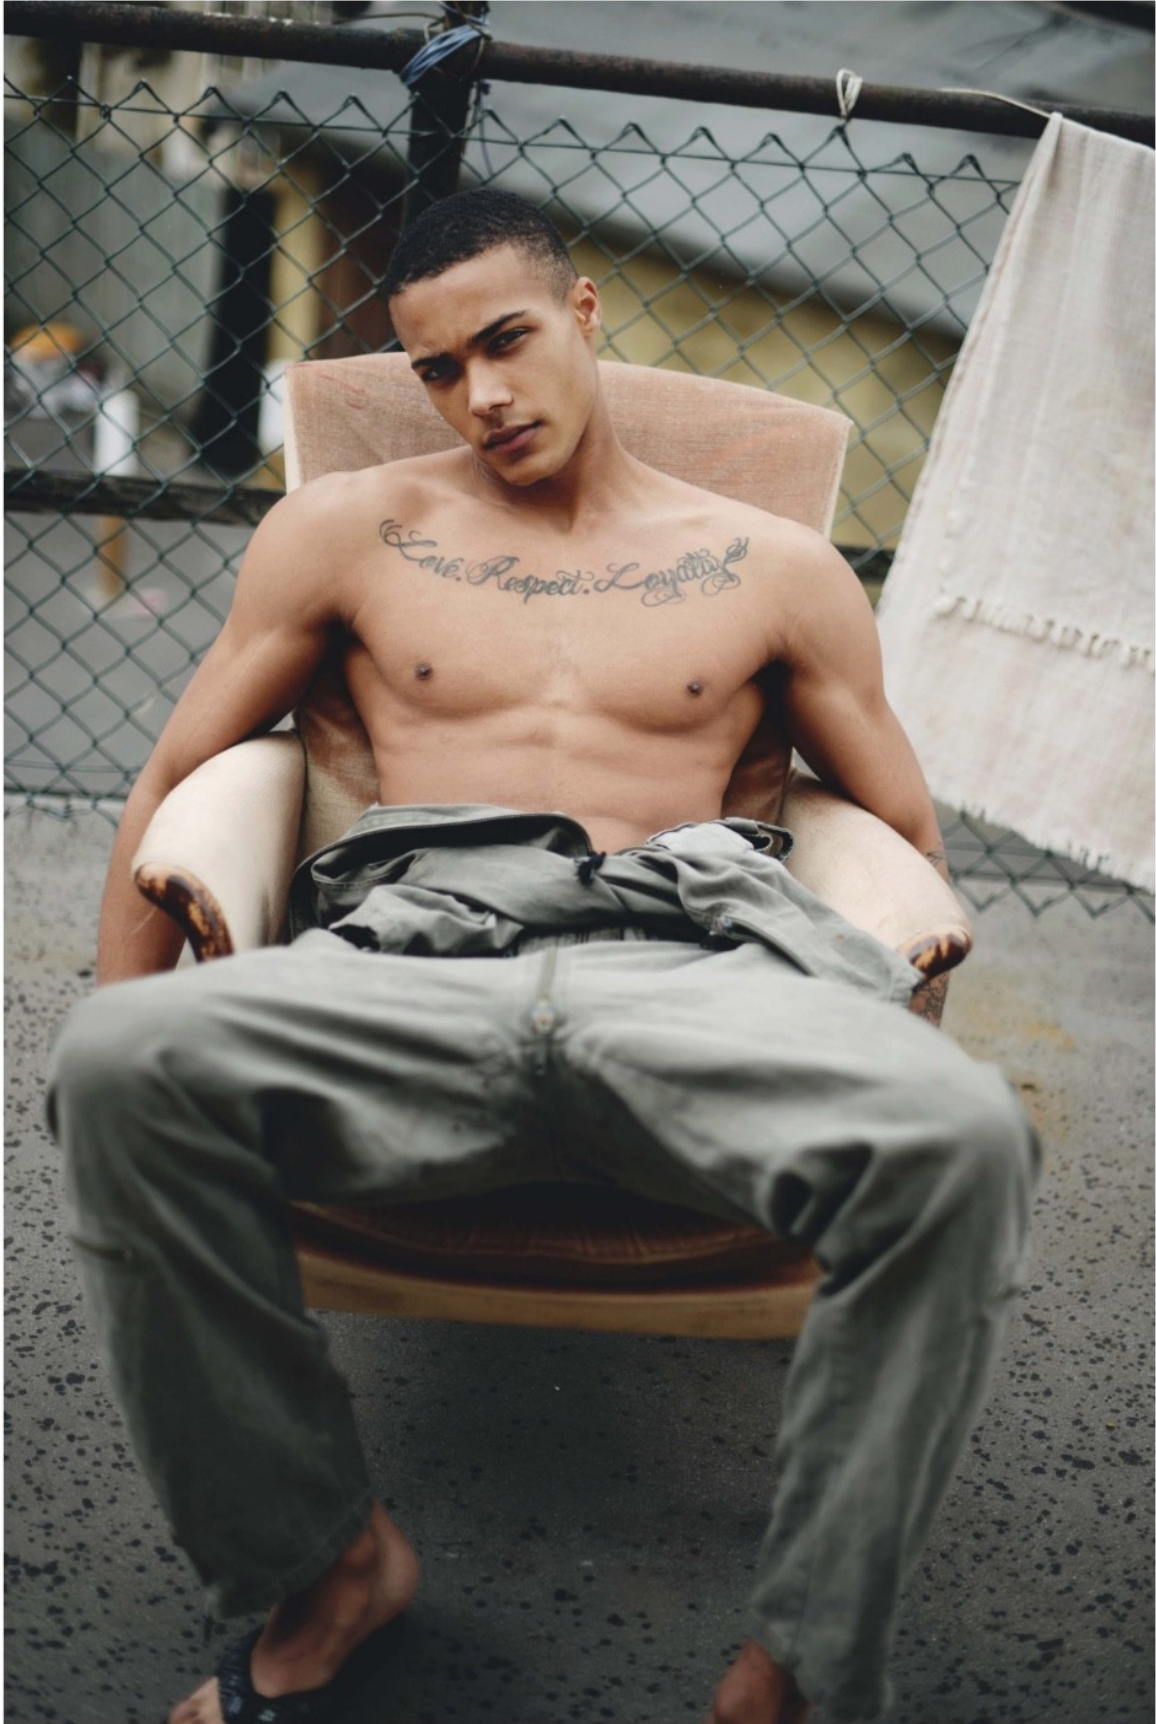

DAMAN

JOSH BARTLEY

HEIGHT: 188 CHEST: 98 WAIST: 76 HAIR: BLACK EYES: BROWN SUIT: 48 SHOES: 44

DAMAN

JOSH BARTLEY

HEIGHT: 188 CHEST: 98 WAIST: 76 HAIR: BLACK EYES: BROWN SUIT: 48 SHOES: 44

DAMAN

JOSH BARTLEY

HEIGHT: 188 CHEST: 98 WAIST: 76 HAIR: BLACK EYES: BROWN SUIT: 48 SHOES: 44

DAMAN

JOSH BARTLEY

HEIGHT: 188 CHEST: 98 WAIST: 76 HAIR: BLACK EYES: BROWN SUIT: 48 SHOES: 44

DAMAN

JOSH BARTLEY

HEIGHT: 188 CHEST: 98 WAIST: 76 HAIR: BLACK EYES: BROWN SUIT: 48 SHOES: 44

HEIGHT: 188 CHEST: 98 WAIST: 76 HAIR: BLACK EYES: BROWN SUIT: 48 SHOES: 44

DAMAN

JOSH BARTLEY

HEIGHT: 188 CHEST: 98 WAIST: 76 HAIR: BLACK EYES: BROWN SUIT: 48 SHOES: 44