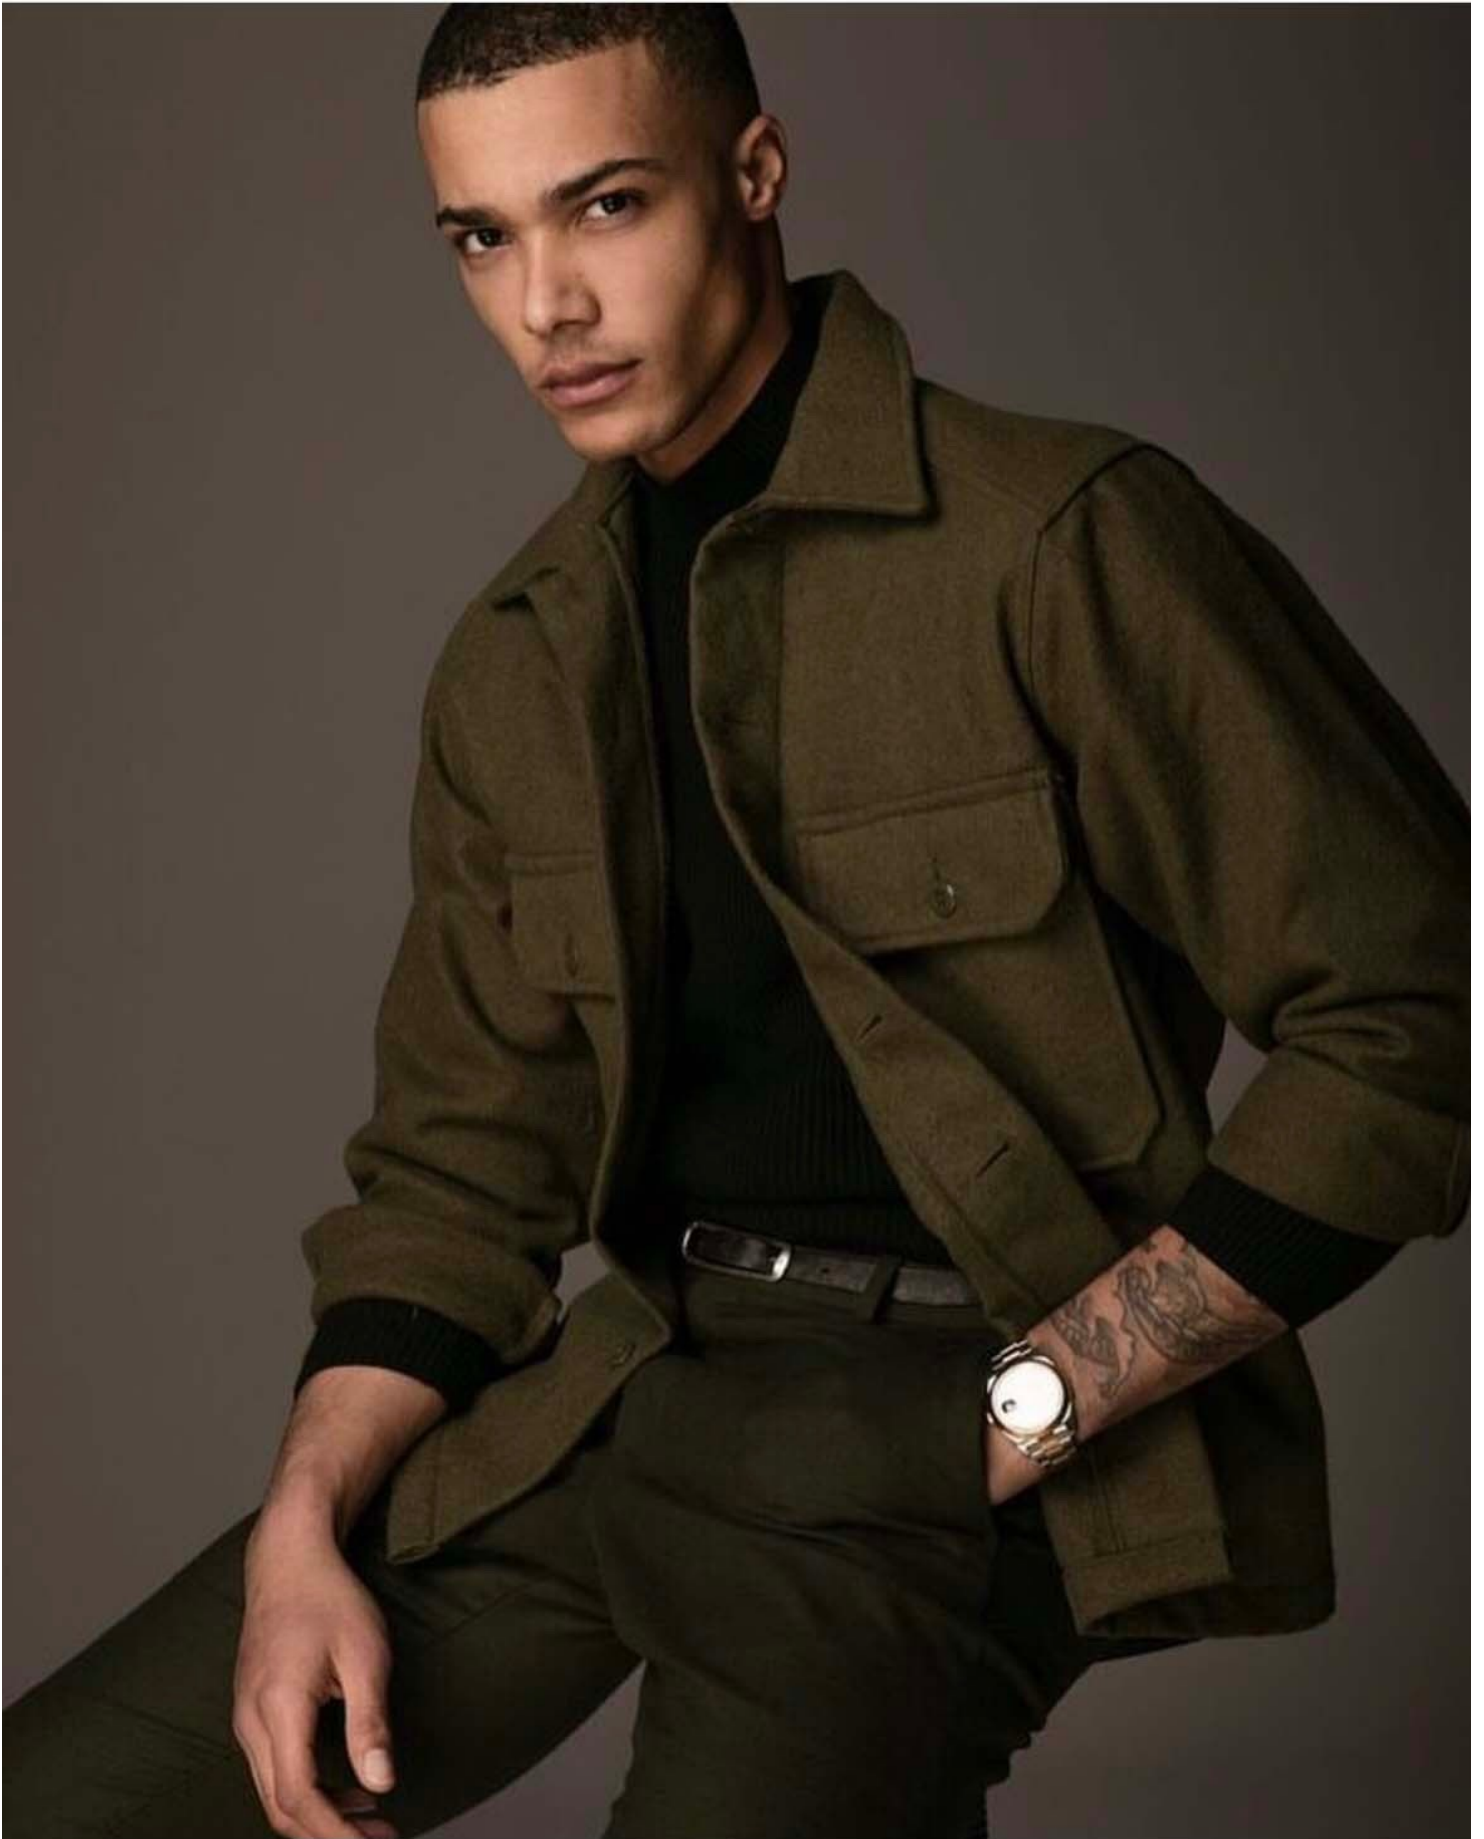

DAMAN

HEIGHT: 188 CHEST: 98 WAIST: 76 HAIR: BLACK EYES: BROWN SUIT: 48 SHOES: 44