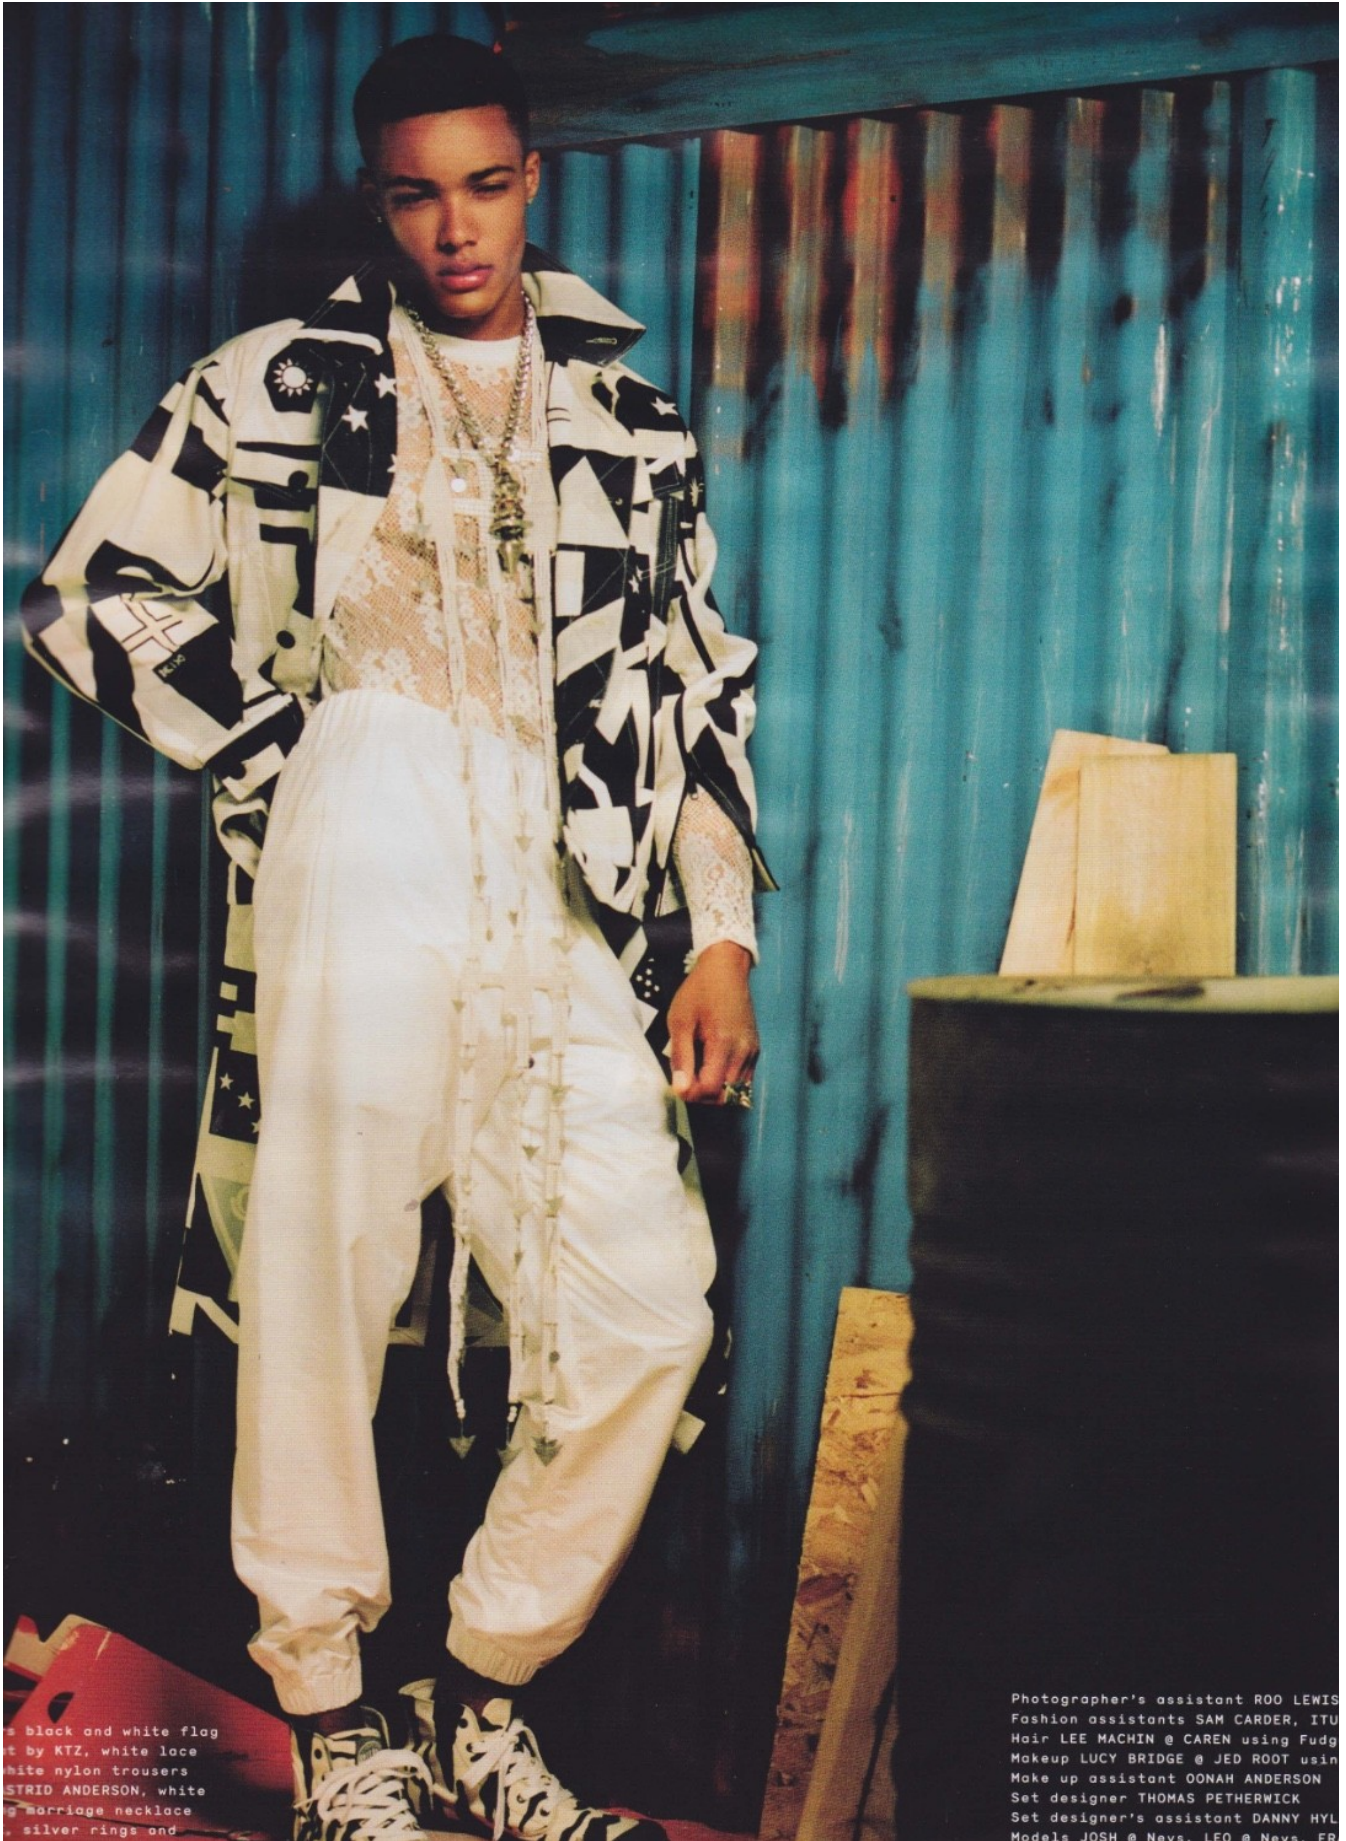

DAMAN

s black and white flag
et by KTZ, white lace
hite nylon trousers
STRID ANDERSON, white
g marriage necklace
silver rings and

Photographer's assistant ROO LEWIS
Fashion assistants SAM CARDER, ITU
Hair LEE MACHIN @ CAREN using Fudg
Makeup LUCY BRIDGE @ JED ROOT usin
Make up assistant OONAH ANDERSON
Set designer THOMAS PETHERWICK
Set designer's assistant DANNY HYL
Models JOSH @ Nevs, LEO @ Nevs, FR

JOSH BARTLEY

HEIGHT: 188 CHEST: 98 WAIST: 76 HAIR: BLACK EYES: BROWN SUIT: 48 SHOES: 44