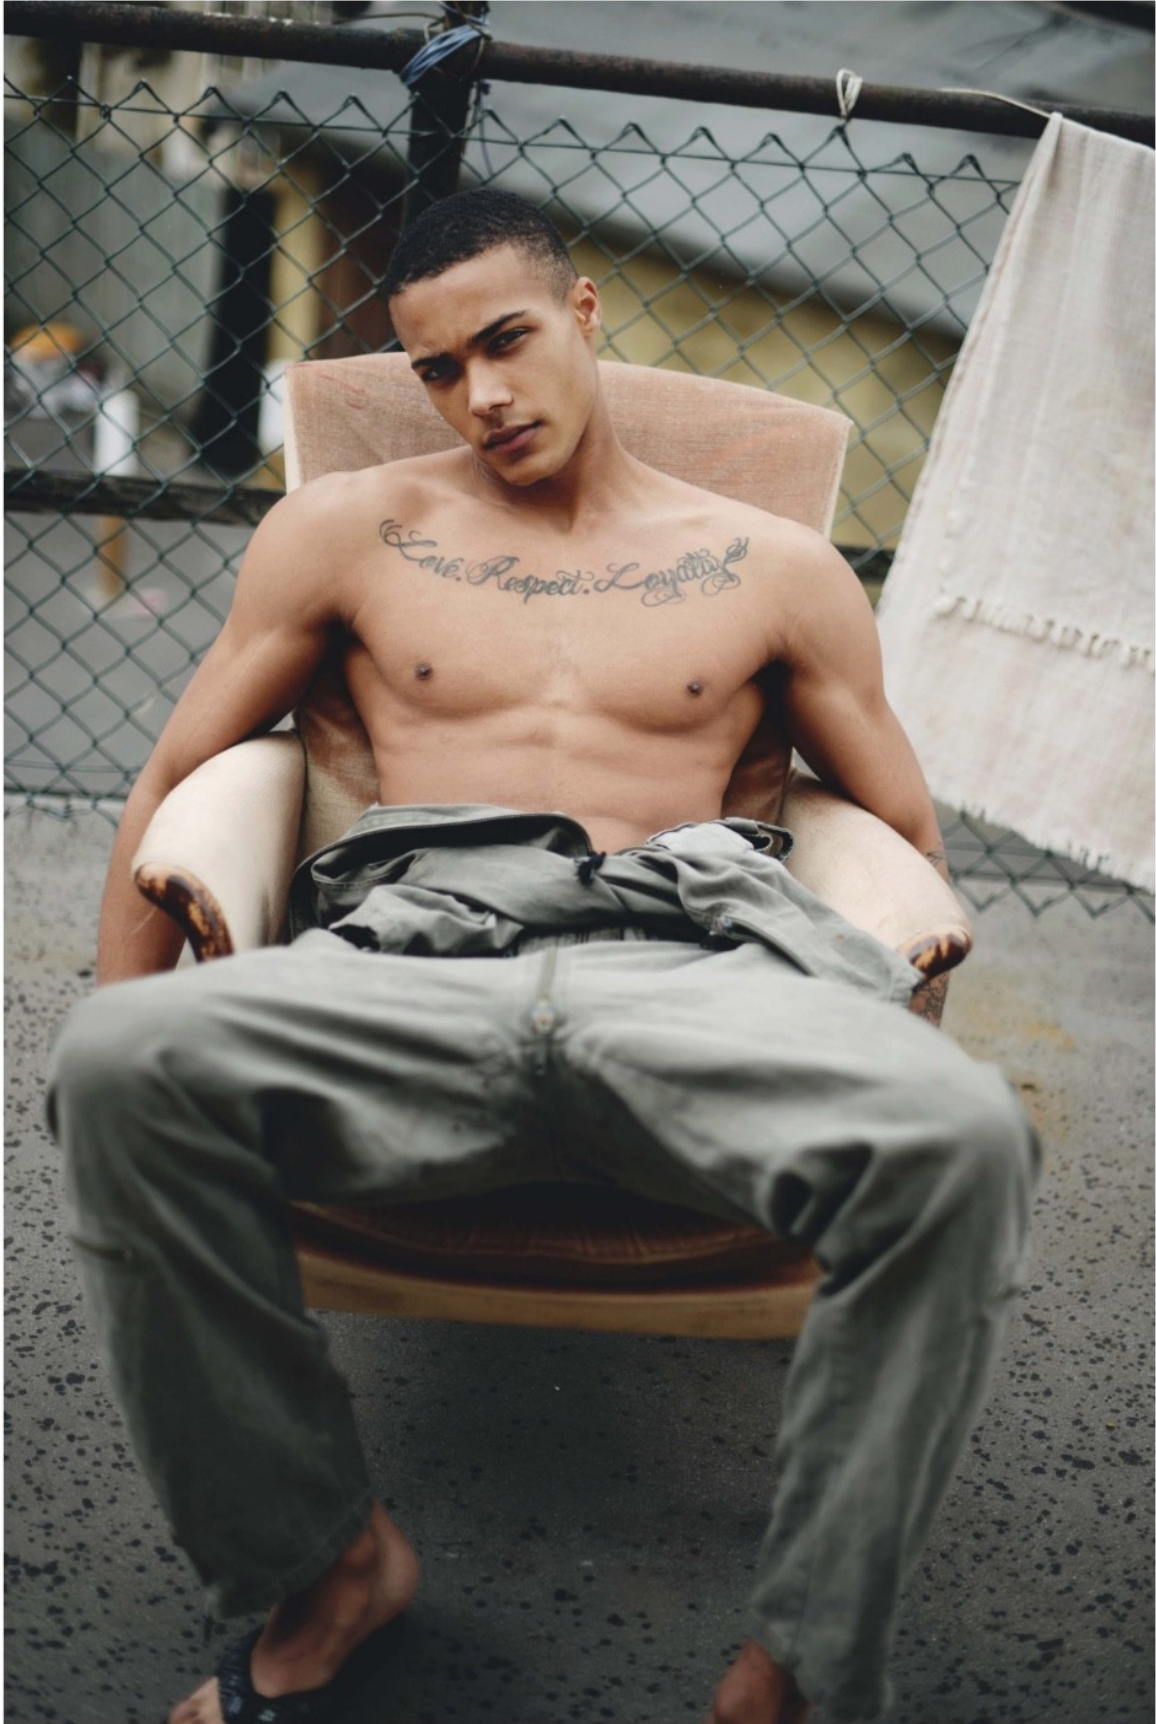

DAMAN

JOSH BARTLEY

HEIGHT: 188 CHEST: 98 WAIST: 76 HAIR: BLACK EYES: BROWN SUIT: 48 SHOES: 44

DAMAN

JOSH BARTLEY

HEIGHT: 188 CHEST: 98 WAIST: 76 HAIR: BLACK EYES: BROWN SUIT: 48 SHOES: 44

DAMAN

JOSH BARTLEY

HEIGHT: 188 CHEST: 98 WAIST: 76 HAIR: BLACK EYES: BROWN SUIT: 48 SHOES: 44

DAMAN

JOSH BARTLEY

HEIGHT: 188 CHEST: 98 WAIST: 76 HAIR: BLACK EYES: BROWN SUIT: 48 SHOES: 44

DAMAN

JOSH BARTLEY

HEIGHT: 188 CHEST: 98 WAIST: 76 HAIR: BLACK EYES: BROWN SUIT: 48 SHOES: 44

HEIGHT: 188 CHEST: 98 WAIST: 76 HAIR: BLACK EYES: BROWN SUIT: 48 SHOES: 44

DAMAN

JOSH BARTLEY

HEIGHT: 188 CHEST: 98 WAIST: 76 HAIR: BLACK EYES: BROWN SUIT: 48 SHOES: 44

DAMAN

Fur Jacket and Boots by **Landeros New York**
Turtleneck by **Topman**
Pants by **Zara**
Eyewear by **Aderne**