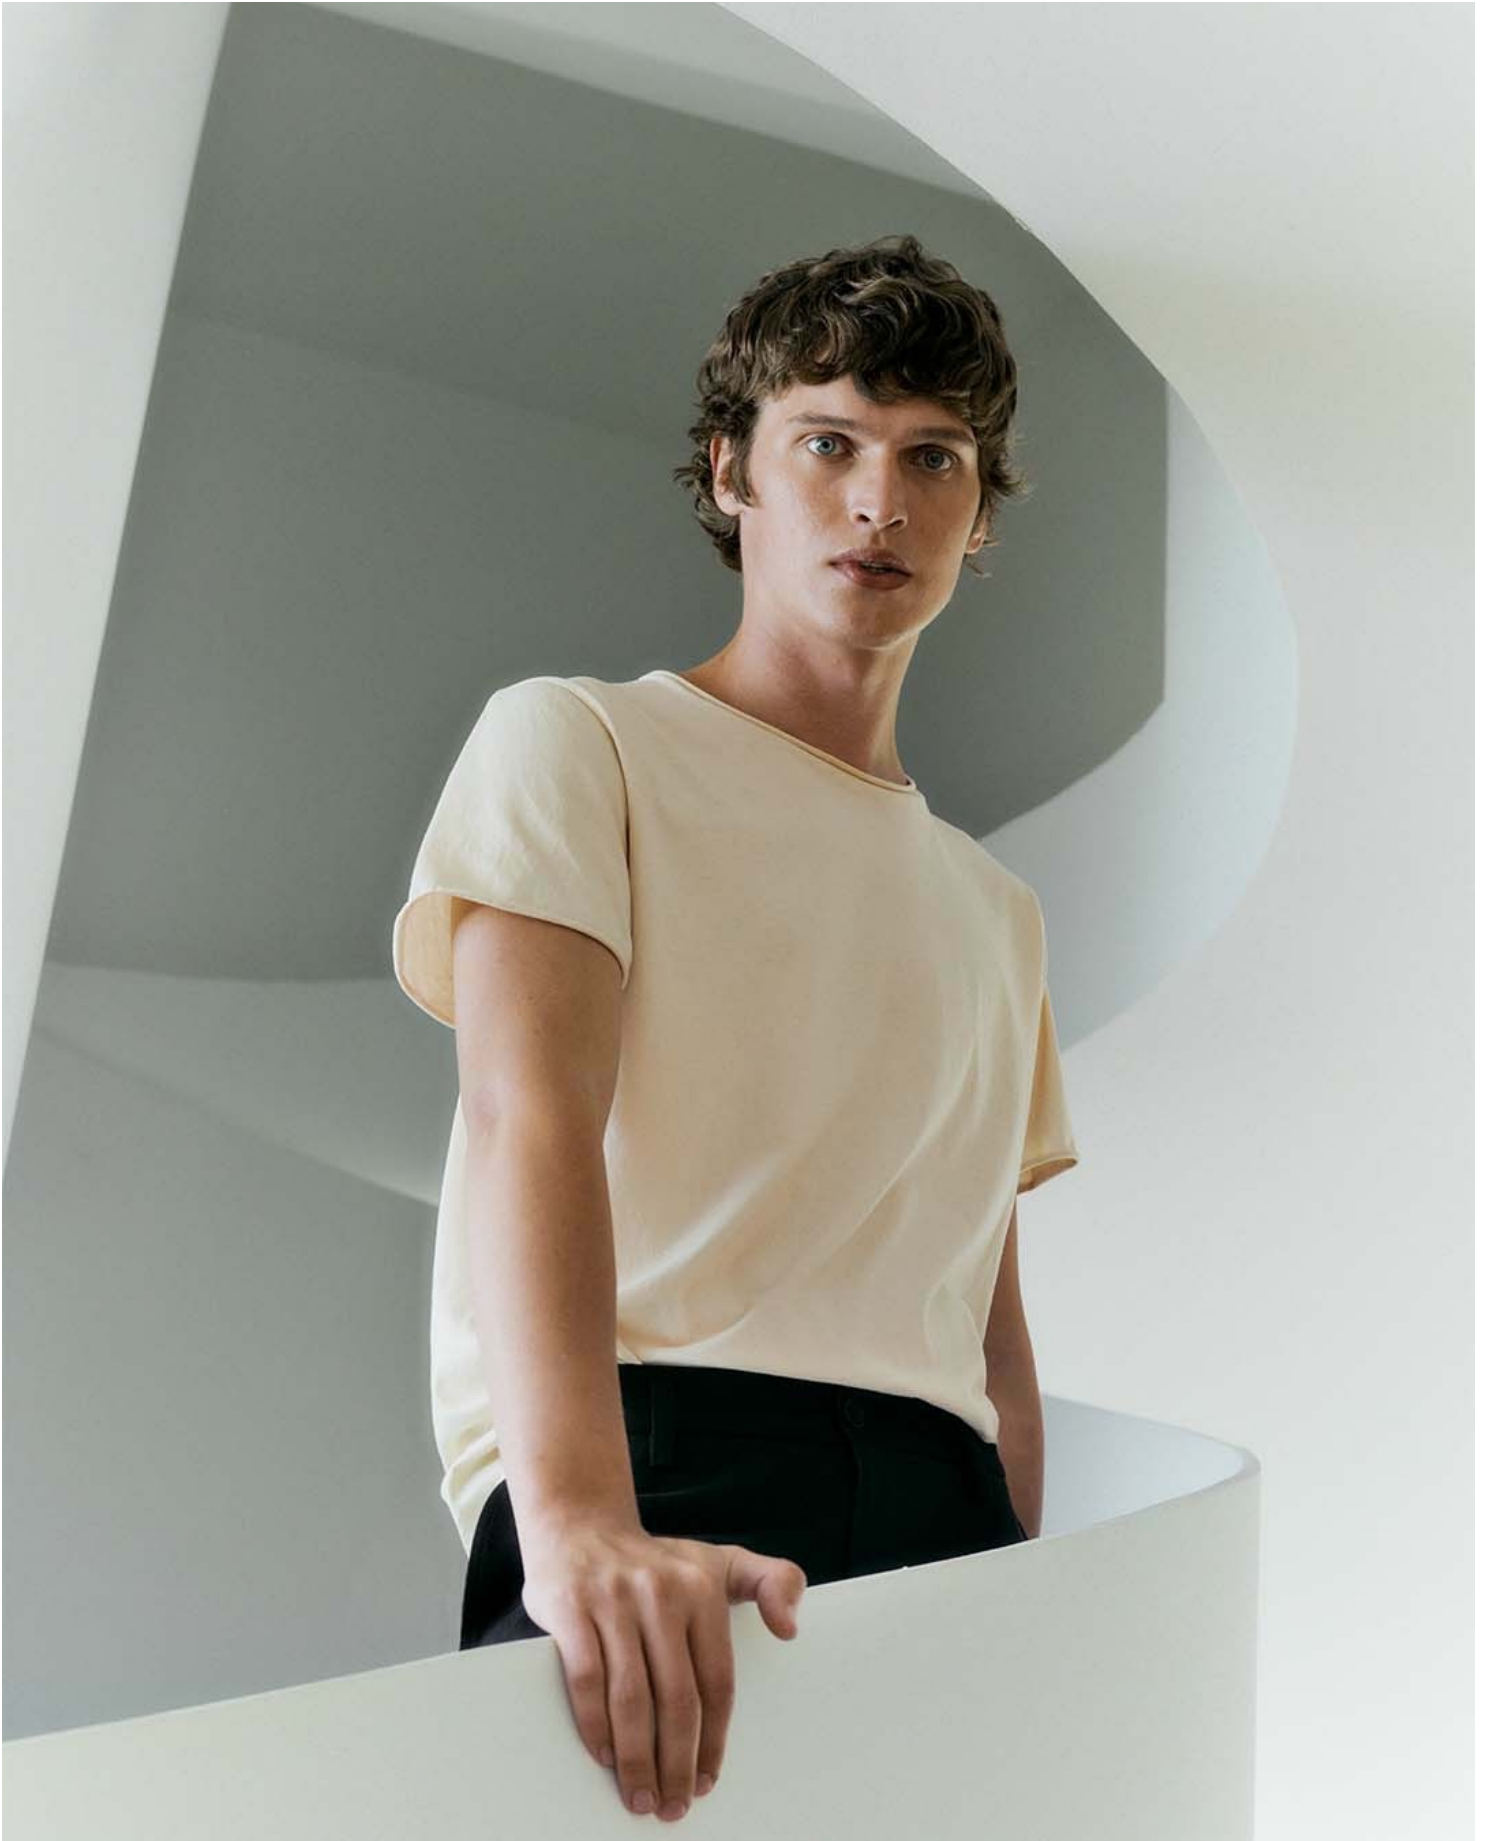

DAMAN

JON ARRI

HEIGHT: 186 CHEST: 95 WAIST: 77 HAIR: D.BLOND EYES: BLUE SUIT: 48R SHOES: 44