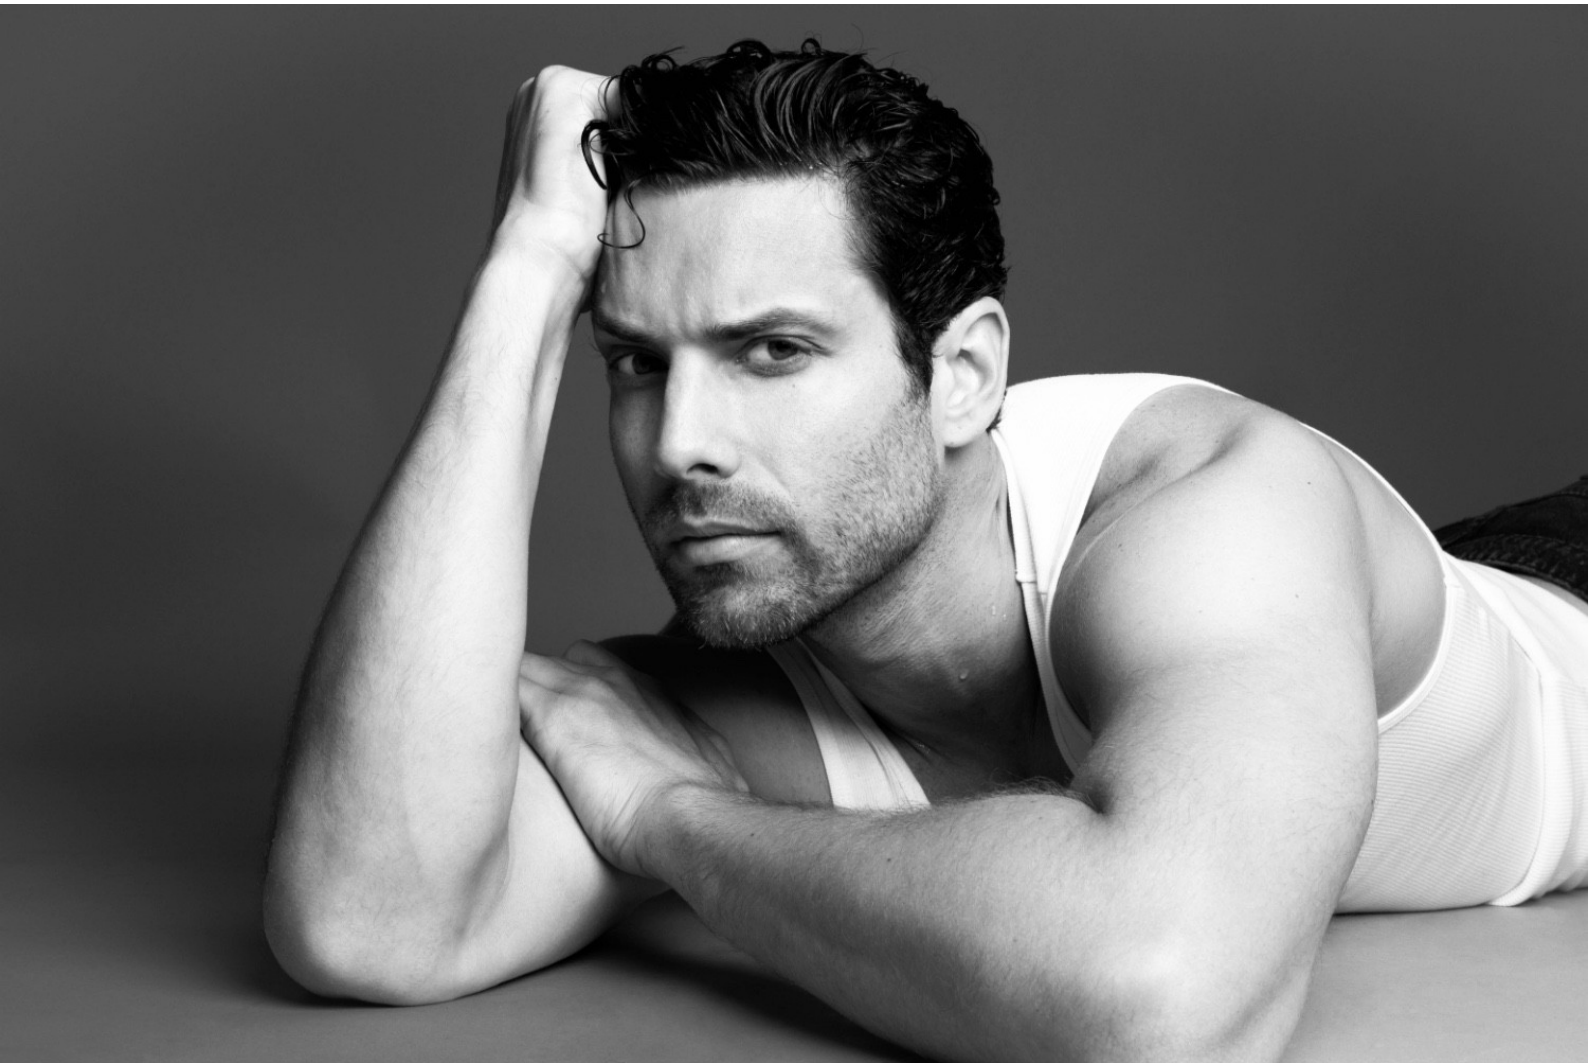

DAMAN

JOFFREY VANNIER

HEIGHT: 188 CHEST: 102 WAIST: 80 HAIR: BROWN EYES: BLUE SUIT: 50 SHOES: 44

DAMAN

JOFFREY VANNIER

HEIGHT: 188 CHEST: 102 WAIST: 80 HAIR: BROWN EYES: BLUE SUIT: 50 SHOES: 44

DAMAN

JOFFREY VANNIER

HEIGHT: 188 CHEST: 102 WAIST: 80 HAIR: BROWN EYES: BLUE SUIT: 50 SHOES: 44

DAMAN

JOFFREY VANNIER

HEIGHT: 188 CHEST: 102 WAIST: 80 HAIR: BROWN EYES: BLUE SUIT: 50 SHOES: 44

DAMAN

JOFFREY VANNIER

HEIGHT: 188 CHEST: 102 WAIST: 80 HAIR: BROWN EYES: BLUE SUIT: 50 SHOES: 44