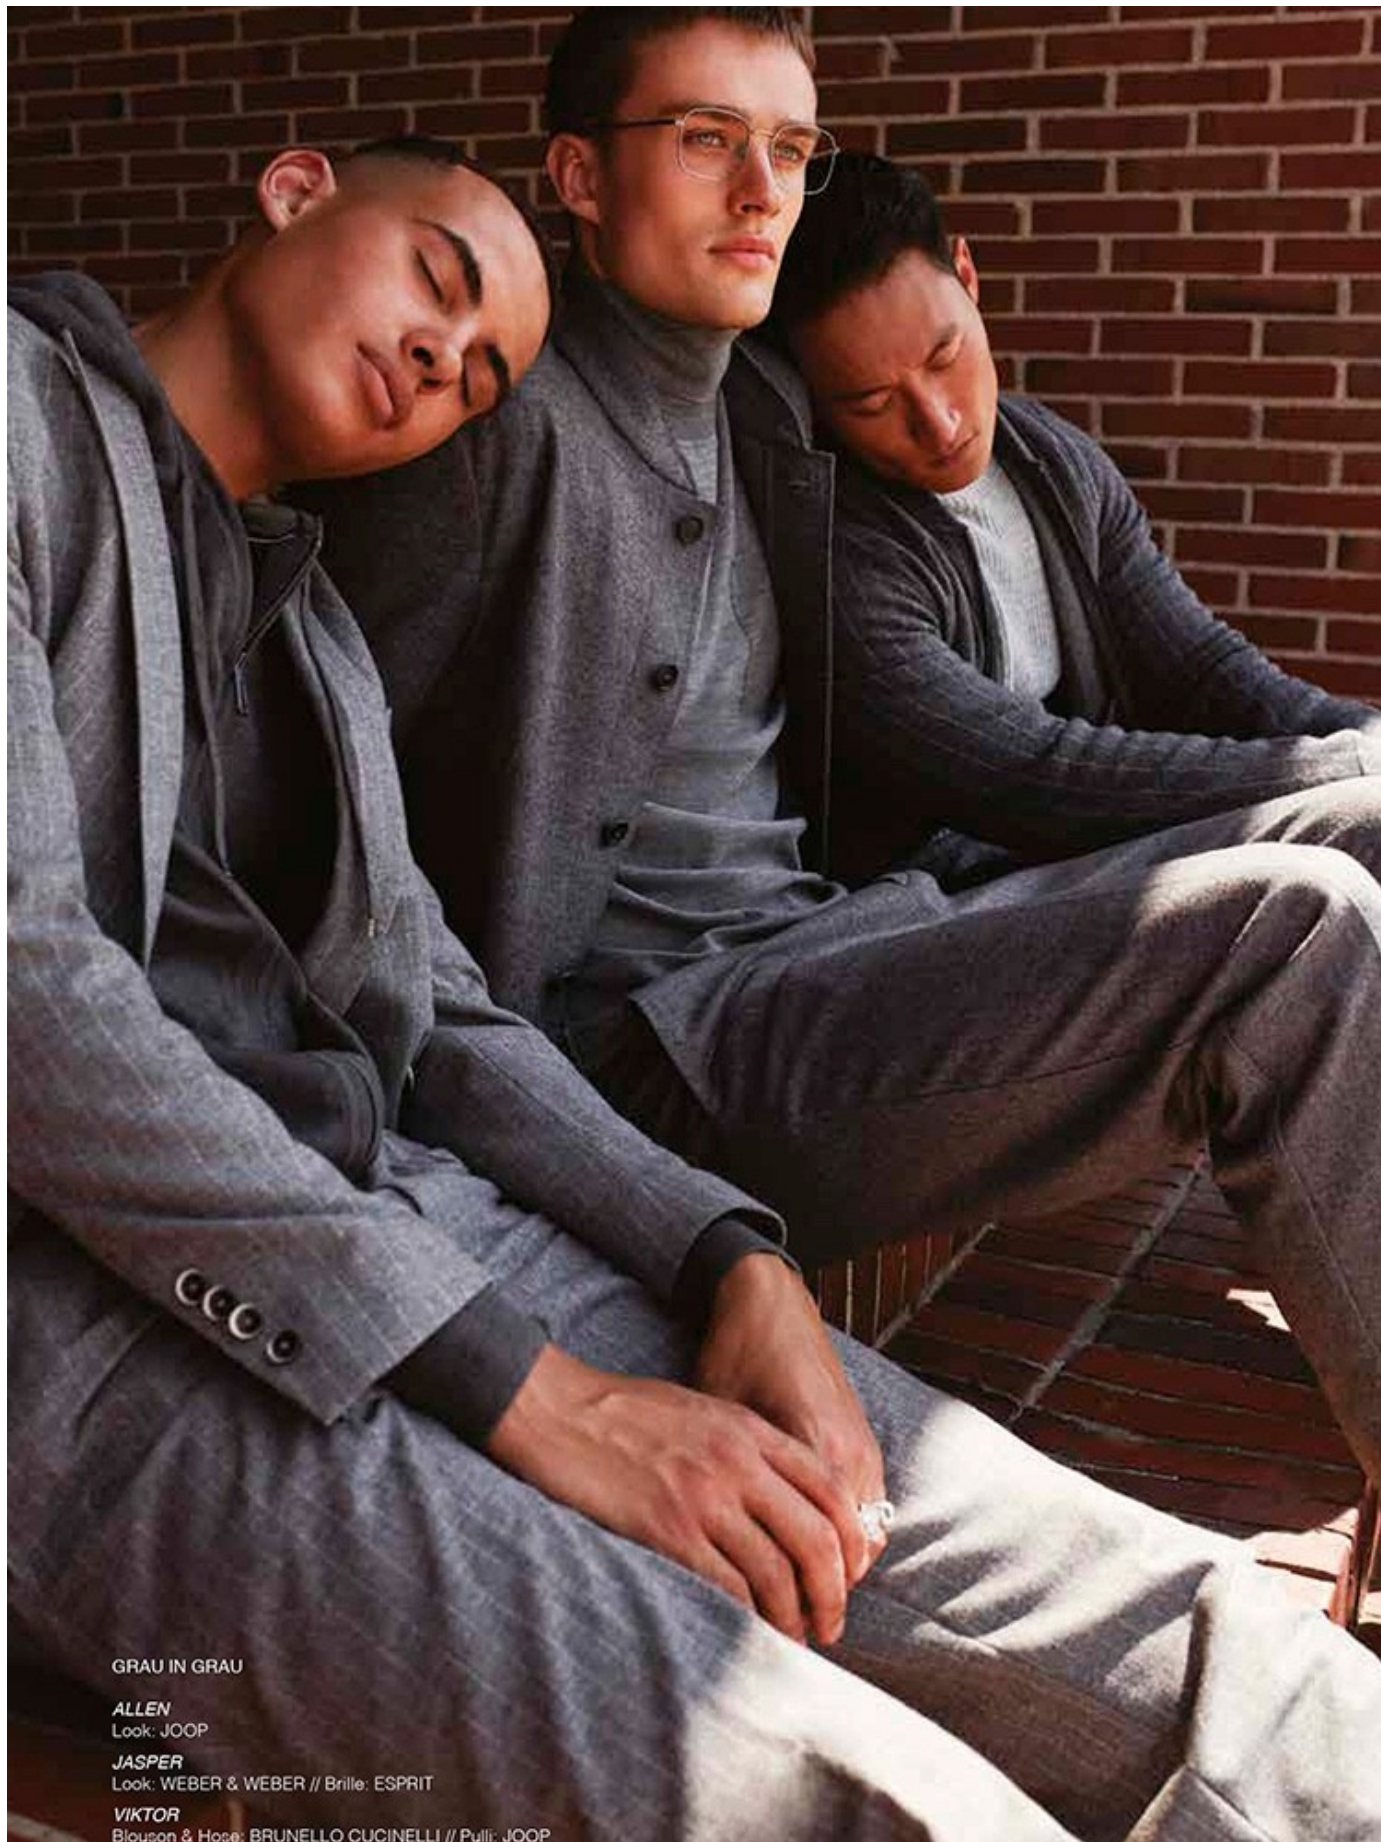

DAMAN

GRAU IN GRAU

ALLEN
Look: JOOP

JASPER
Look: WEBER & WEBER // Brille: ESPRIT

VIKTOR
Blouson & Hose: BRUNELLO CUCINELLI // Pulli: JOOP

JASPER LASSE

HEIGHT: 188 CHEST: 95 WAIST: 76 HAIR: BLONDE EYES: BLUE SUIT: SHOES: 44