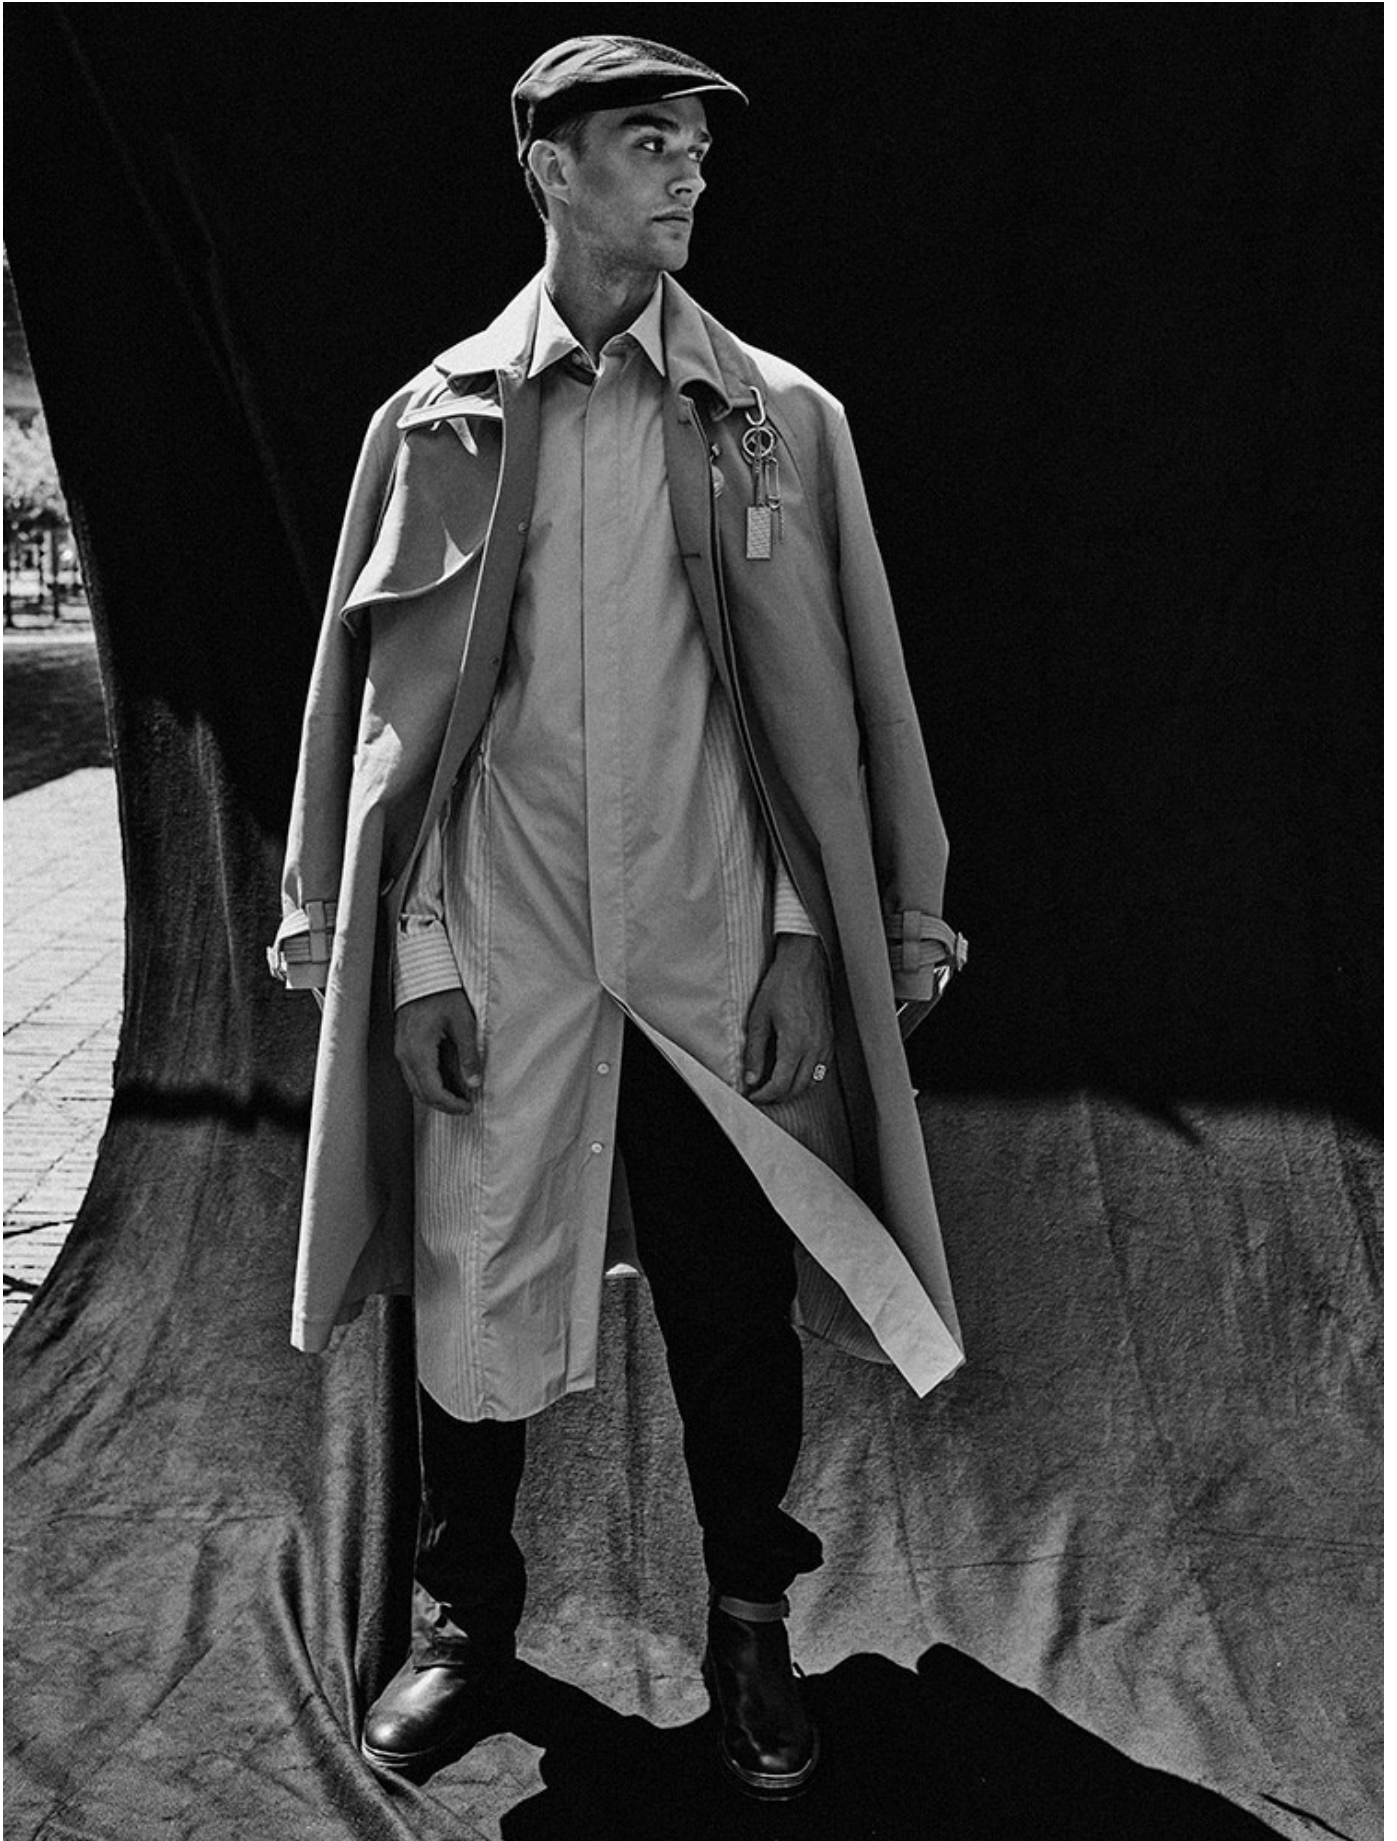

DAMAN

JASPER LASSE

HEIGHT: 188 CHEST: 95 WAIST: 76 HAIR: BLONDE EYES: BLUE SUIT: SHOES: 44