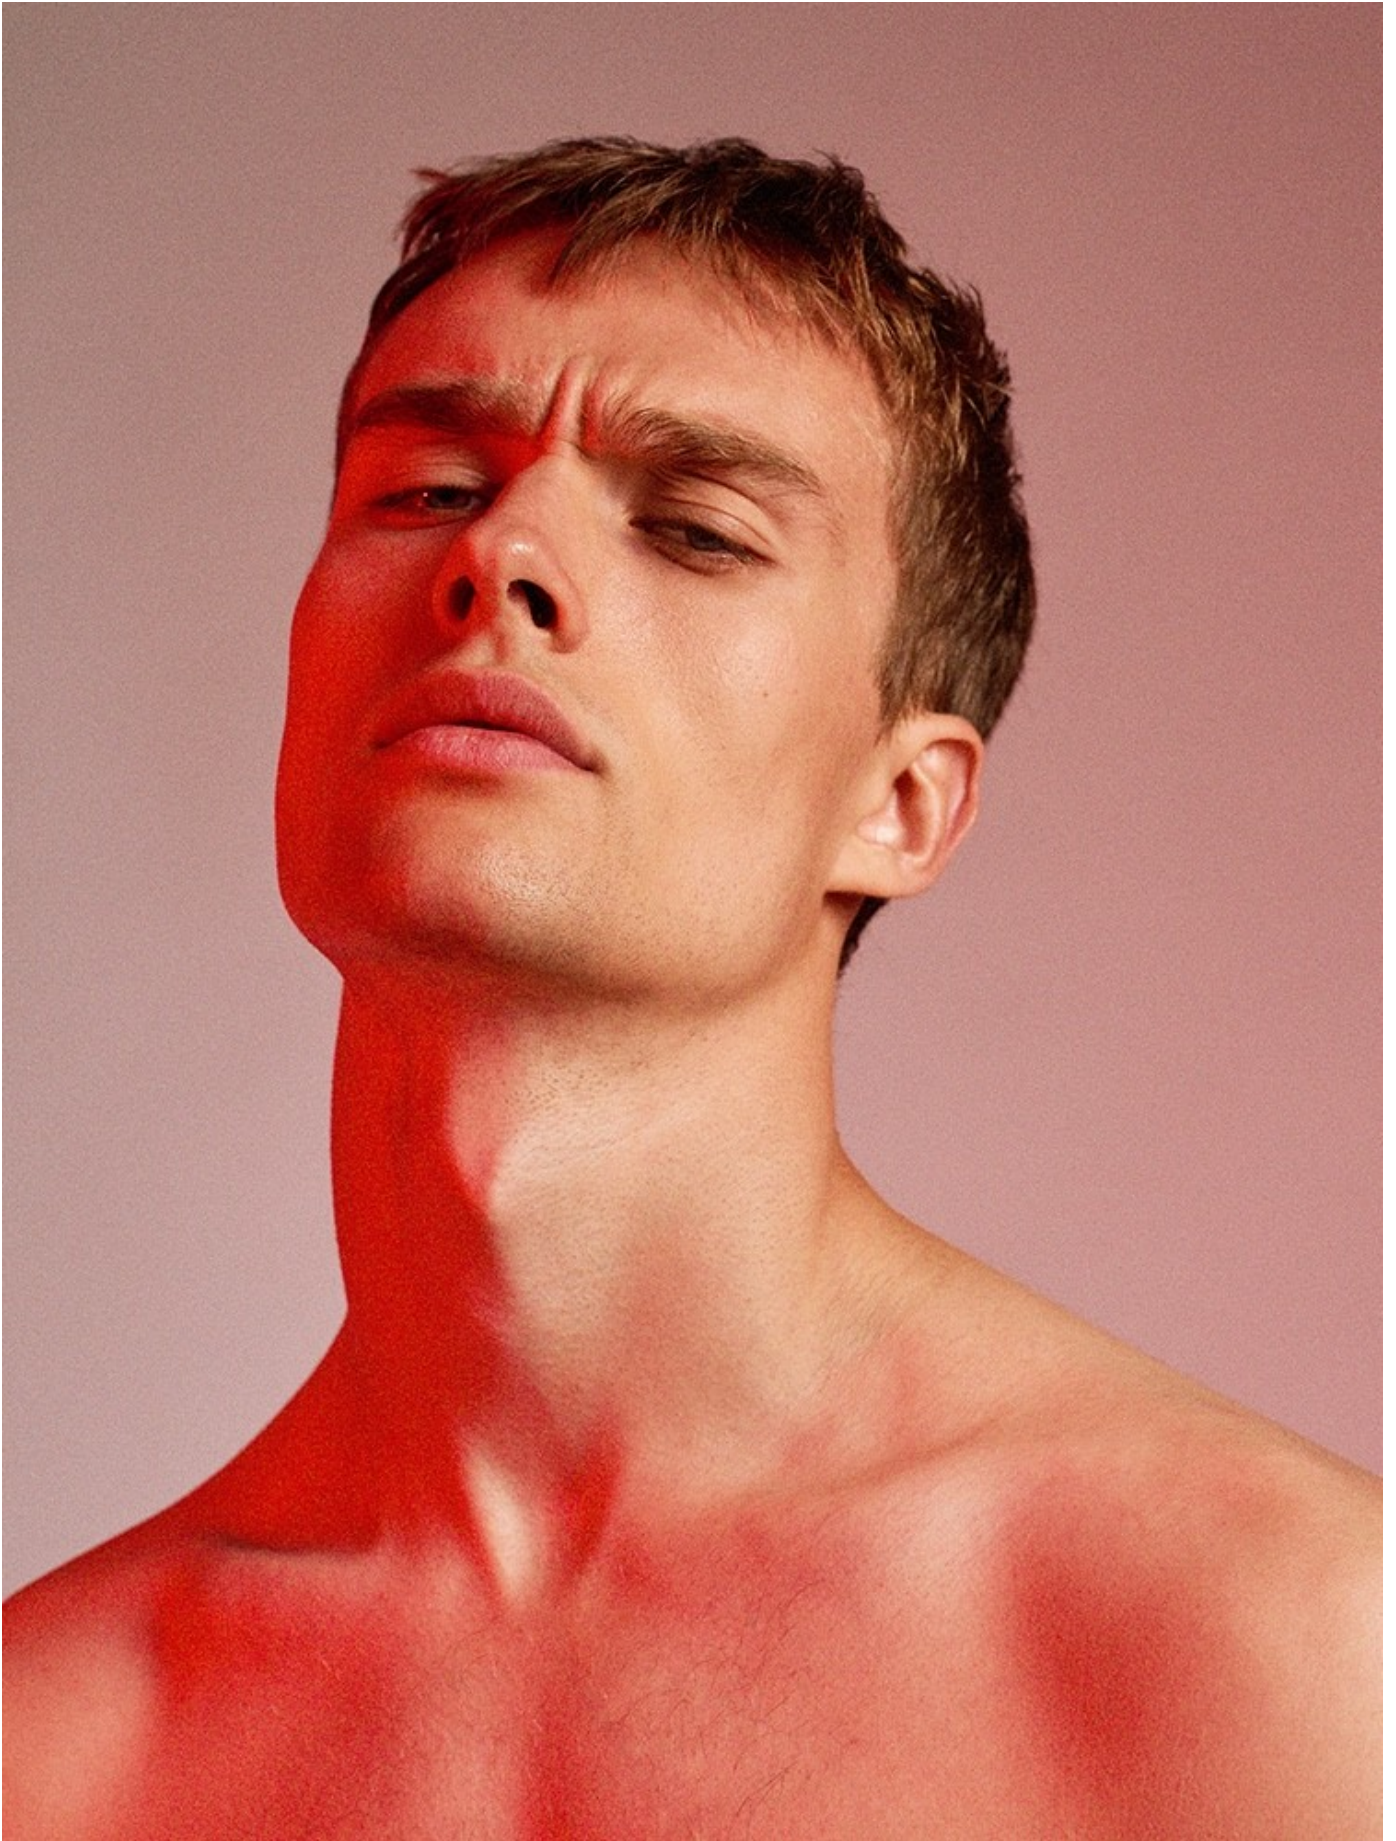

JASPER LASSE

DAMAN

HEIGHT: 188 CHEST: 95 WAIST: 76 HAIR: BLONDE EYES: BLUE SUIT: SHOES: 44