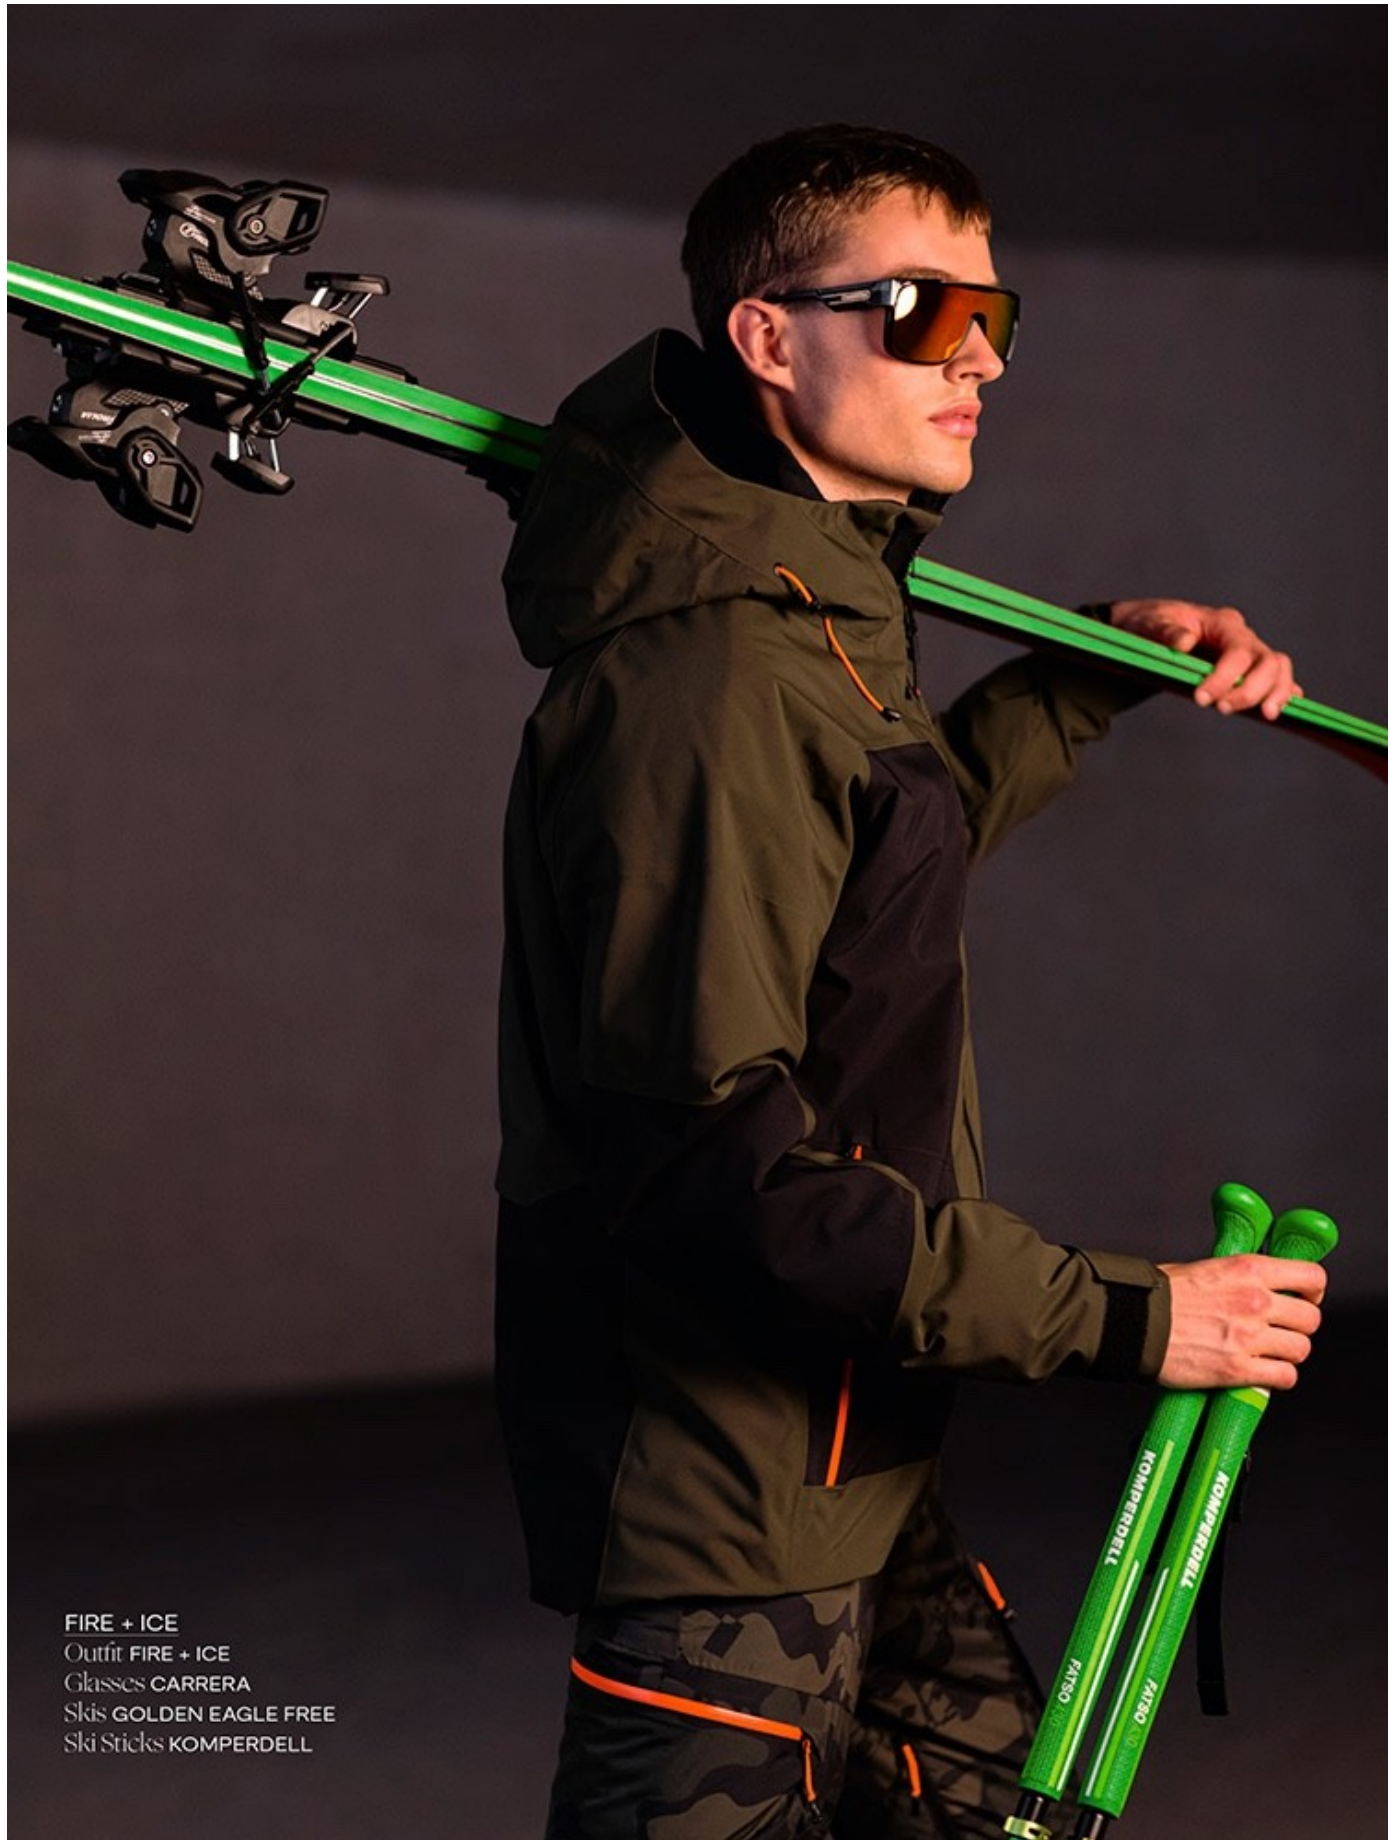

JASPER LASSE

HEIGHT: 188 CHEST: 95 WAIST: 76 HAIR: BLONDE EYES: BLUE SUIT: SHOES: 44

DAMAN

JASPER LASSE

HEIGHT: 188 CHEST: 95 WAIST: 76 HAIR: BLONDE EYES: BLUE SUIT: SHOES: 44

DAMAN

**FIRE + ICE**  
Outfit FIRE + ICE  
Glasses CARRERA  
Skis GOLDEN EAGLE FREE  
Ski Sticks KOMPERDELL