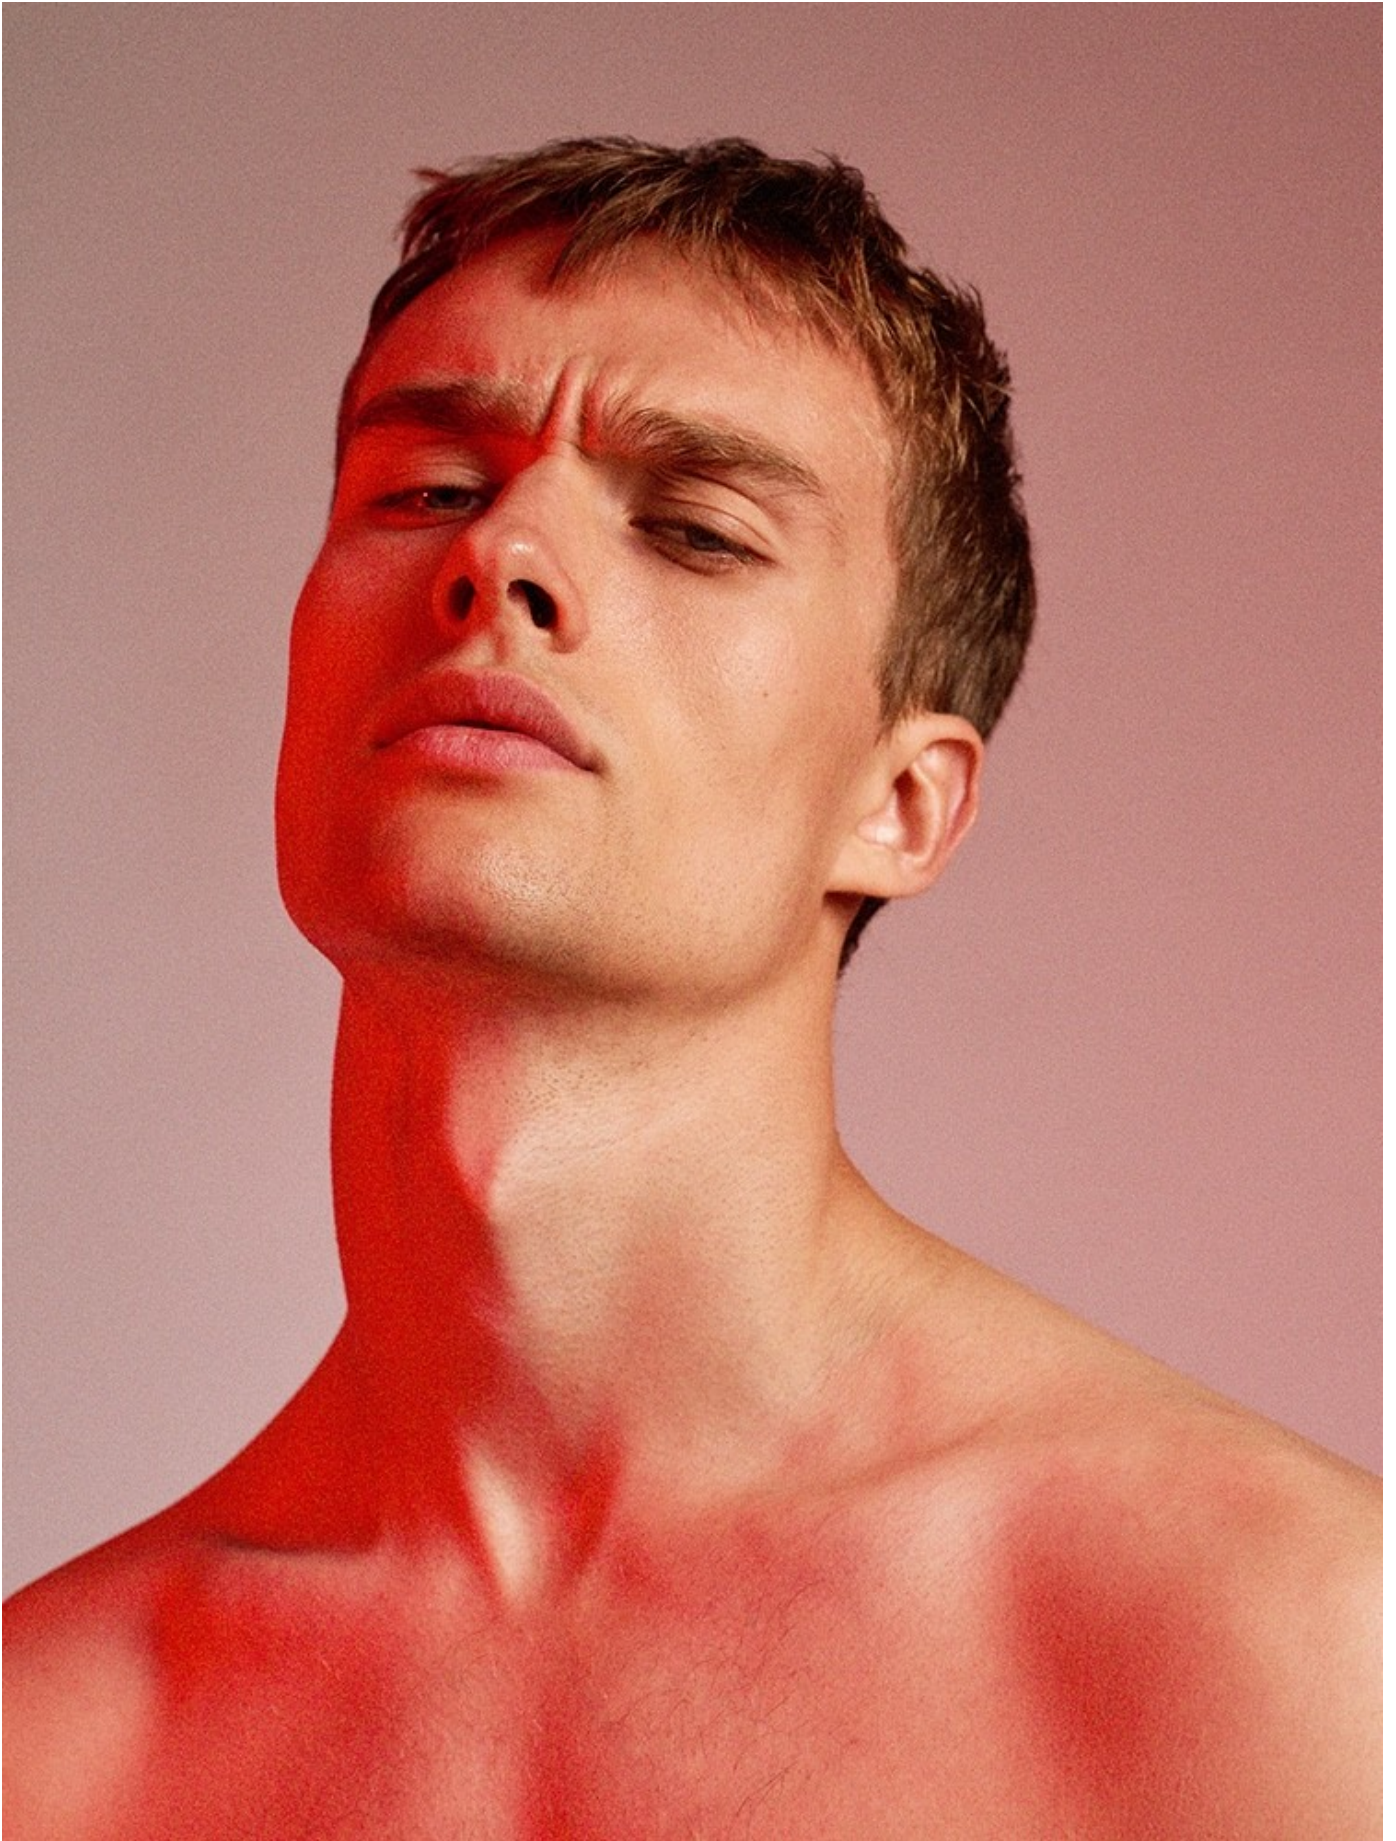

DAMAN

DOETS STROLZ

JASPER LASSE

HEIGHT: 188 CHEST: 95 WAIST: 76 HAIR: BLONDE EYES: BLUE SUIT: SHOES: 44

DAMAN

JASPER LASSE

HEIGHT: 188 CHEST: 95 WAIST: 76 HAIR: BLONDE EYES: BLUE SUIT: SHOES: 44

DAMAN