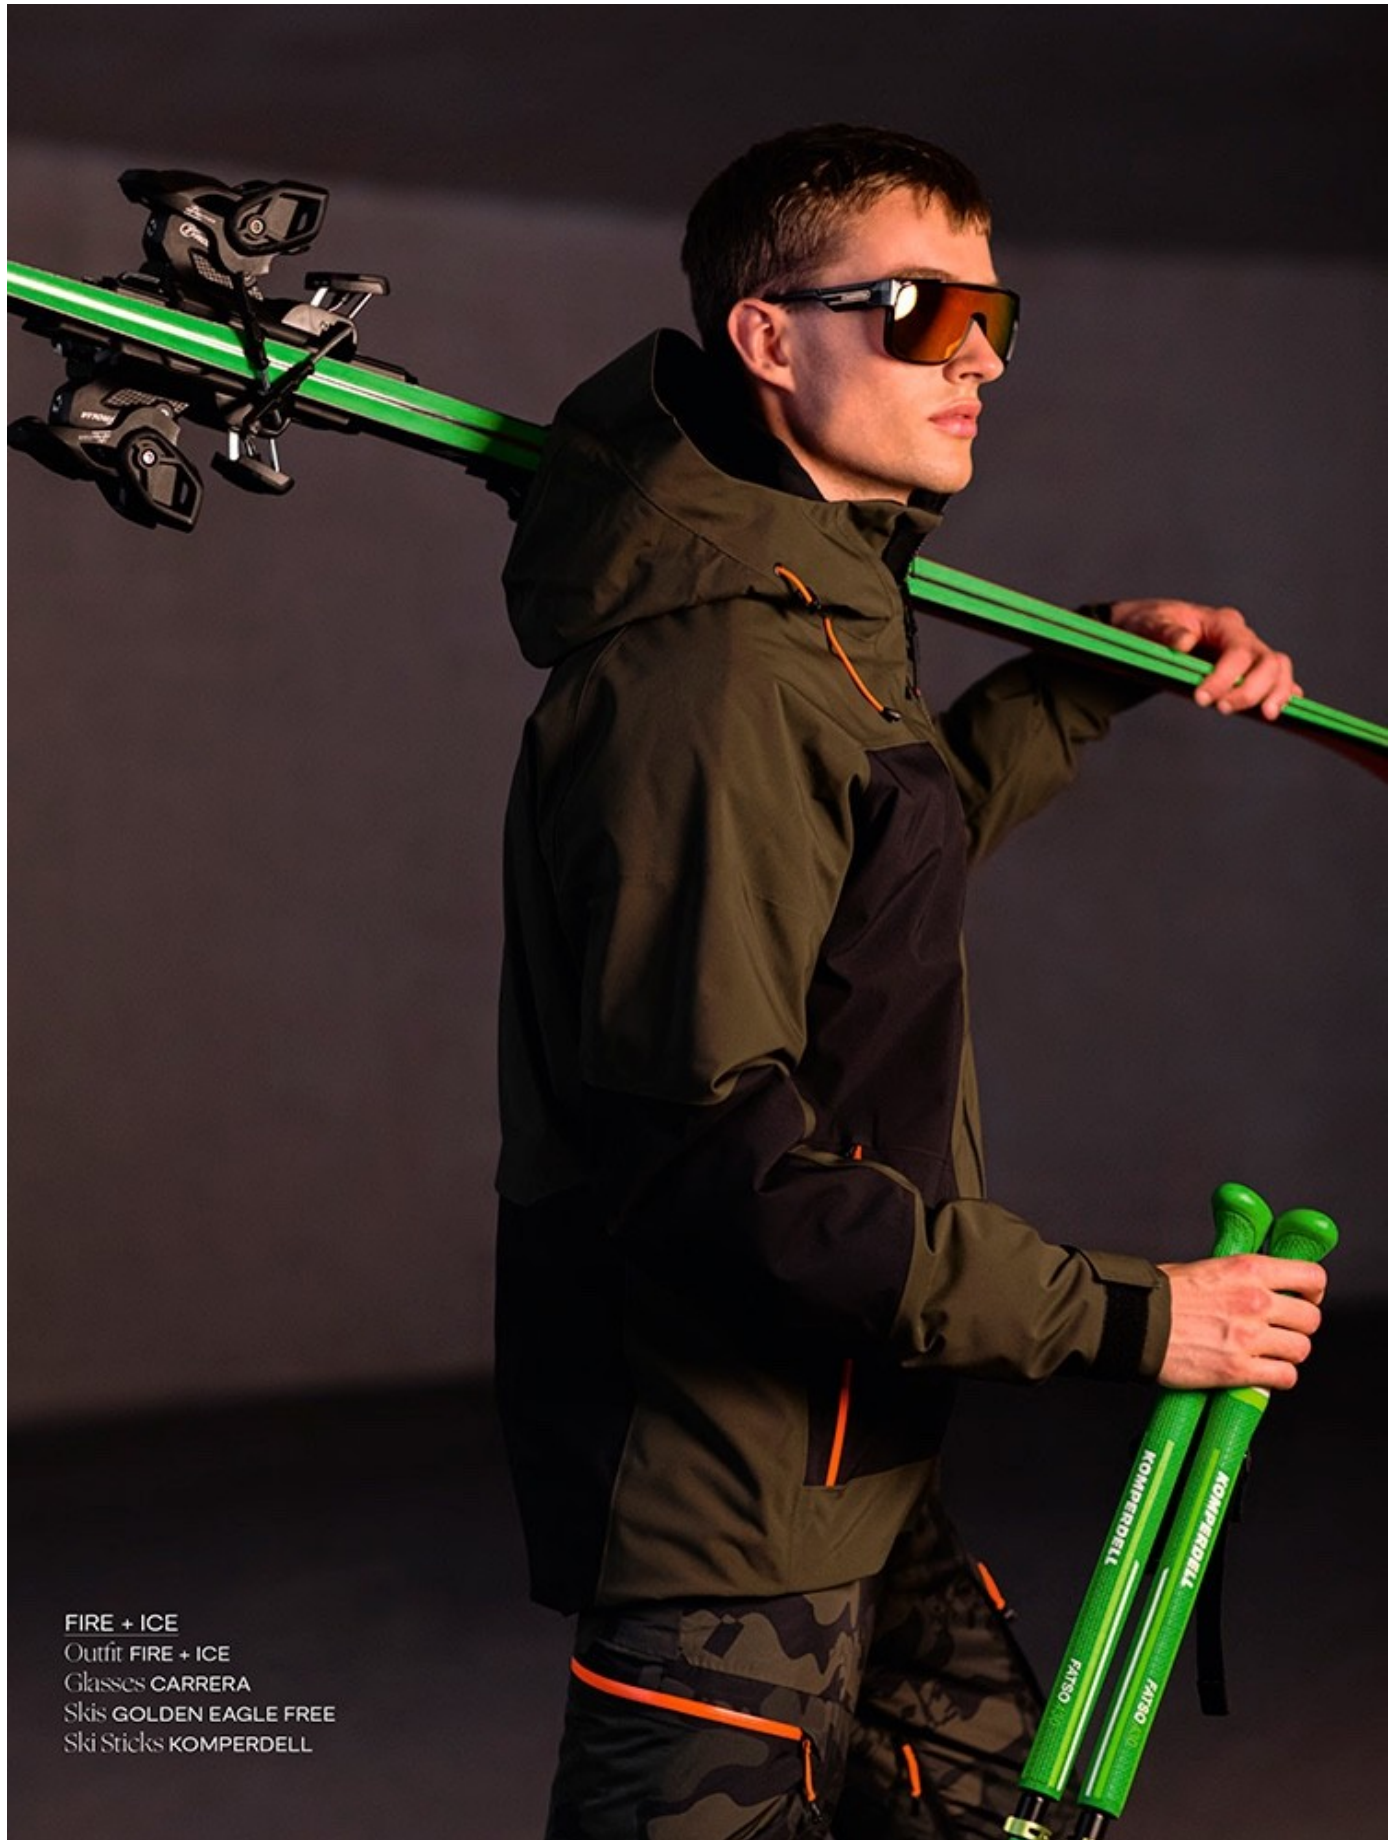

DAMAN

FIRE + ICE
Outfit FIRE + ICE
Glasses CARRERA
Skis GOLDEN EAGLE FREE
Ski Sticks KOMPERDELL

JASPER LASSE

HEIGHT: 188 CHEST: 95 WAIST: 76 HAIR: BLONDE EYES: BLUE SUIT: SHOES: 44