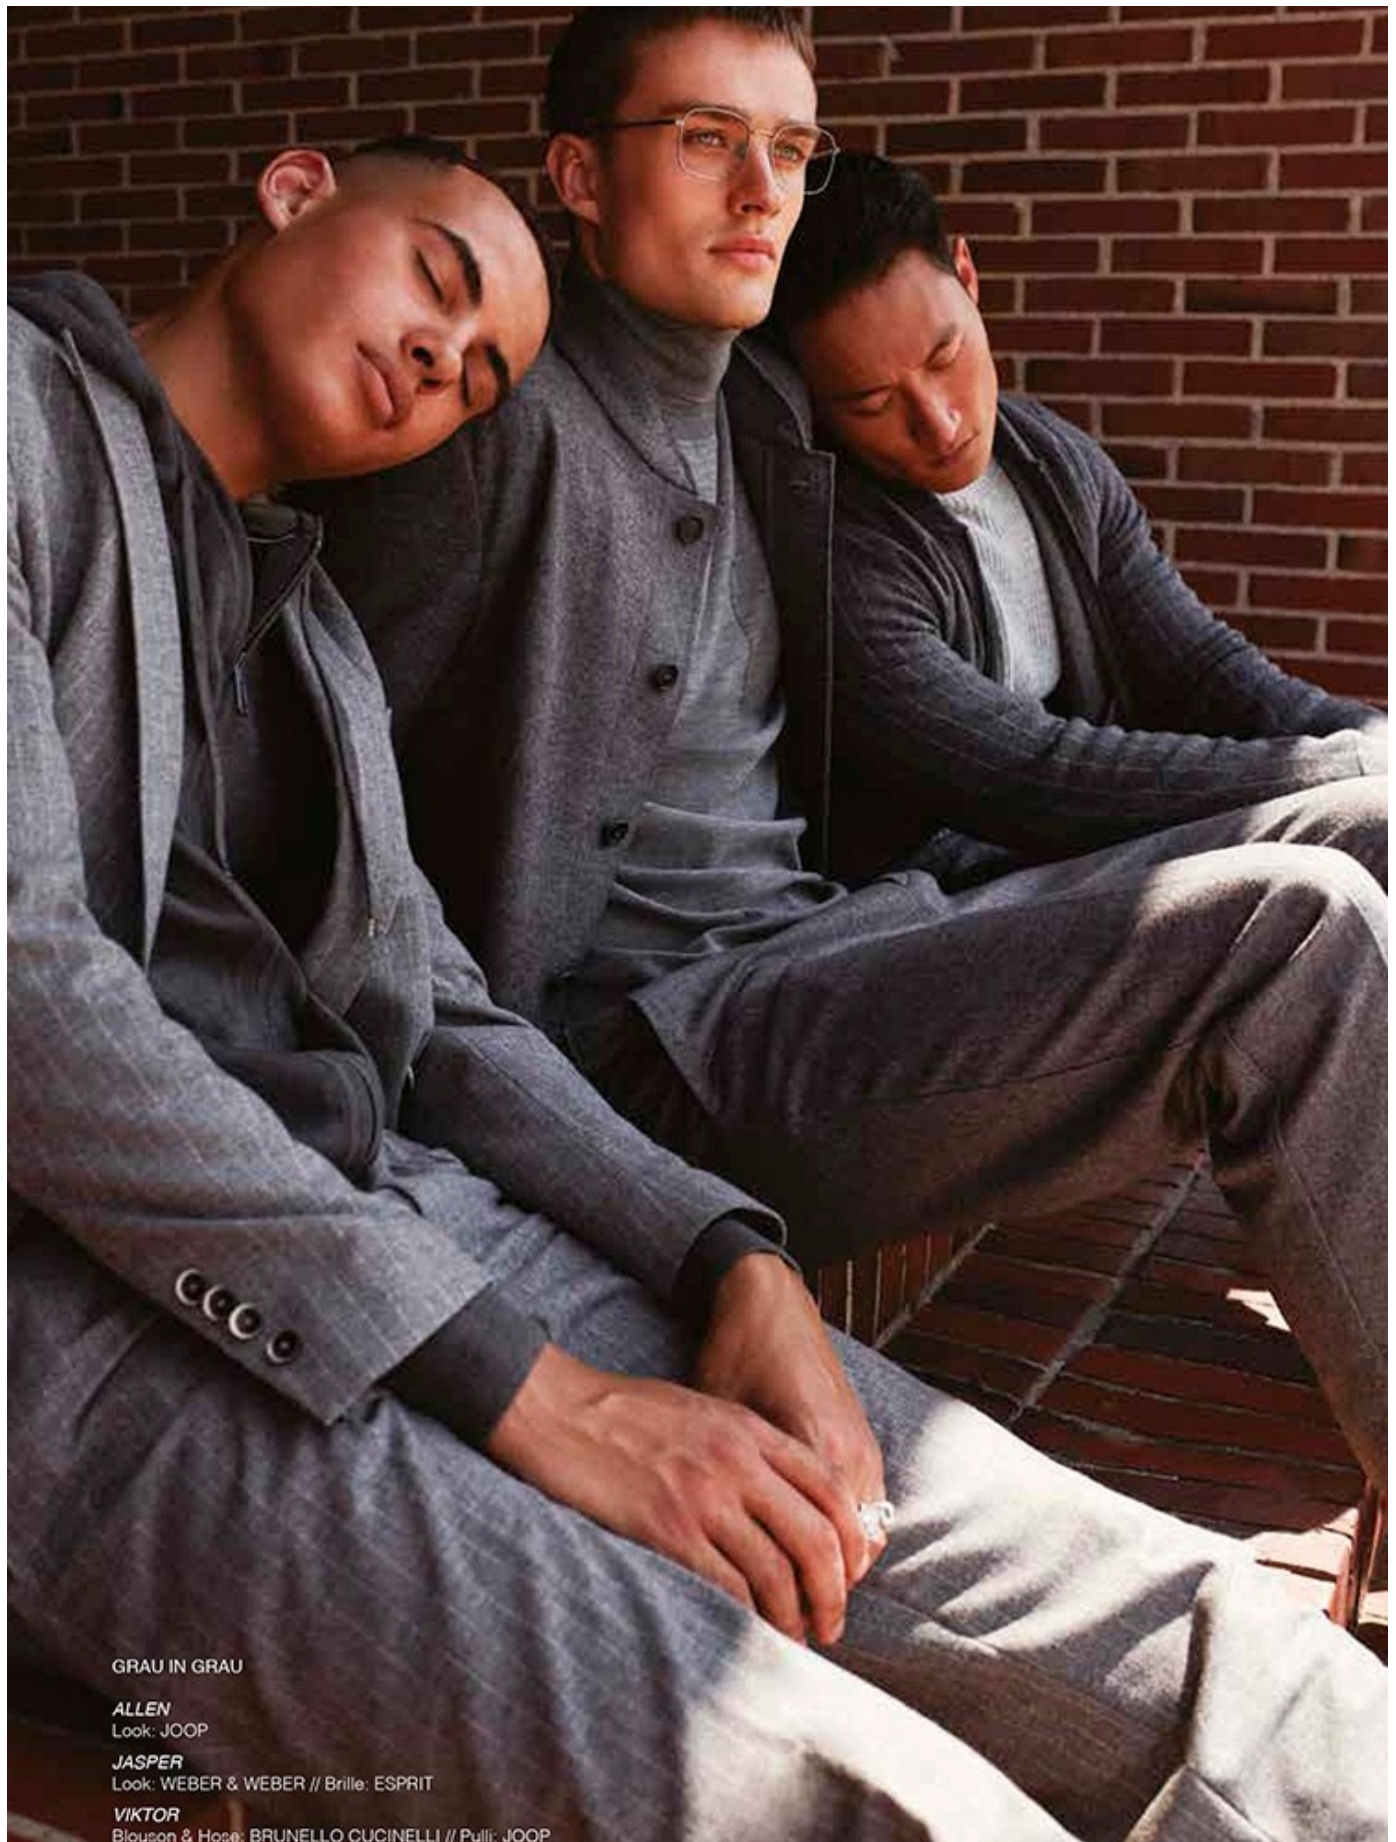

DAMAN

GRAU IN GRAU

ALLEN
Look: JOOP

JASPER
Look: WEBER & WEBER // Brille: ESPRIT

VIKTOR
Blouson & Hose: BRUNELLO CUCINELLI // Pulli: JOOP

JASPER LASSE

HEIGHT: 188 CHEST: 95 WAIST: 76 HAIR: BLONDE EYES: BLUE SUIT: SHOES: 44