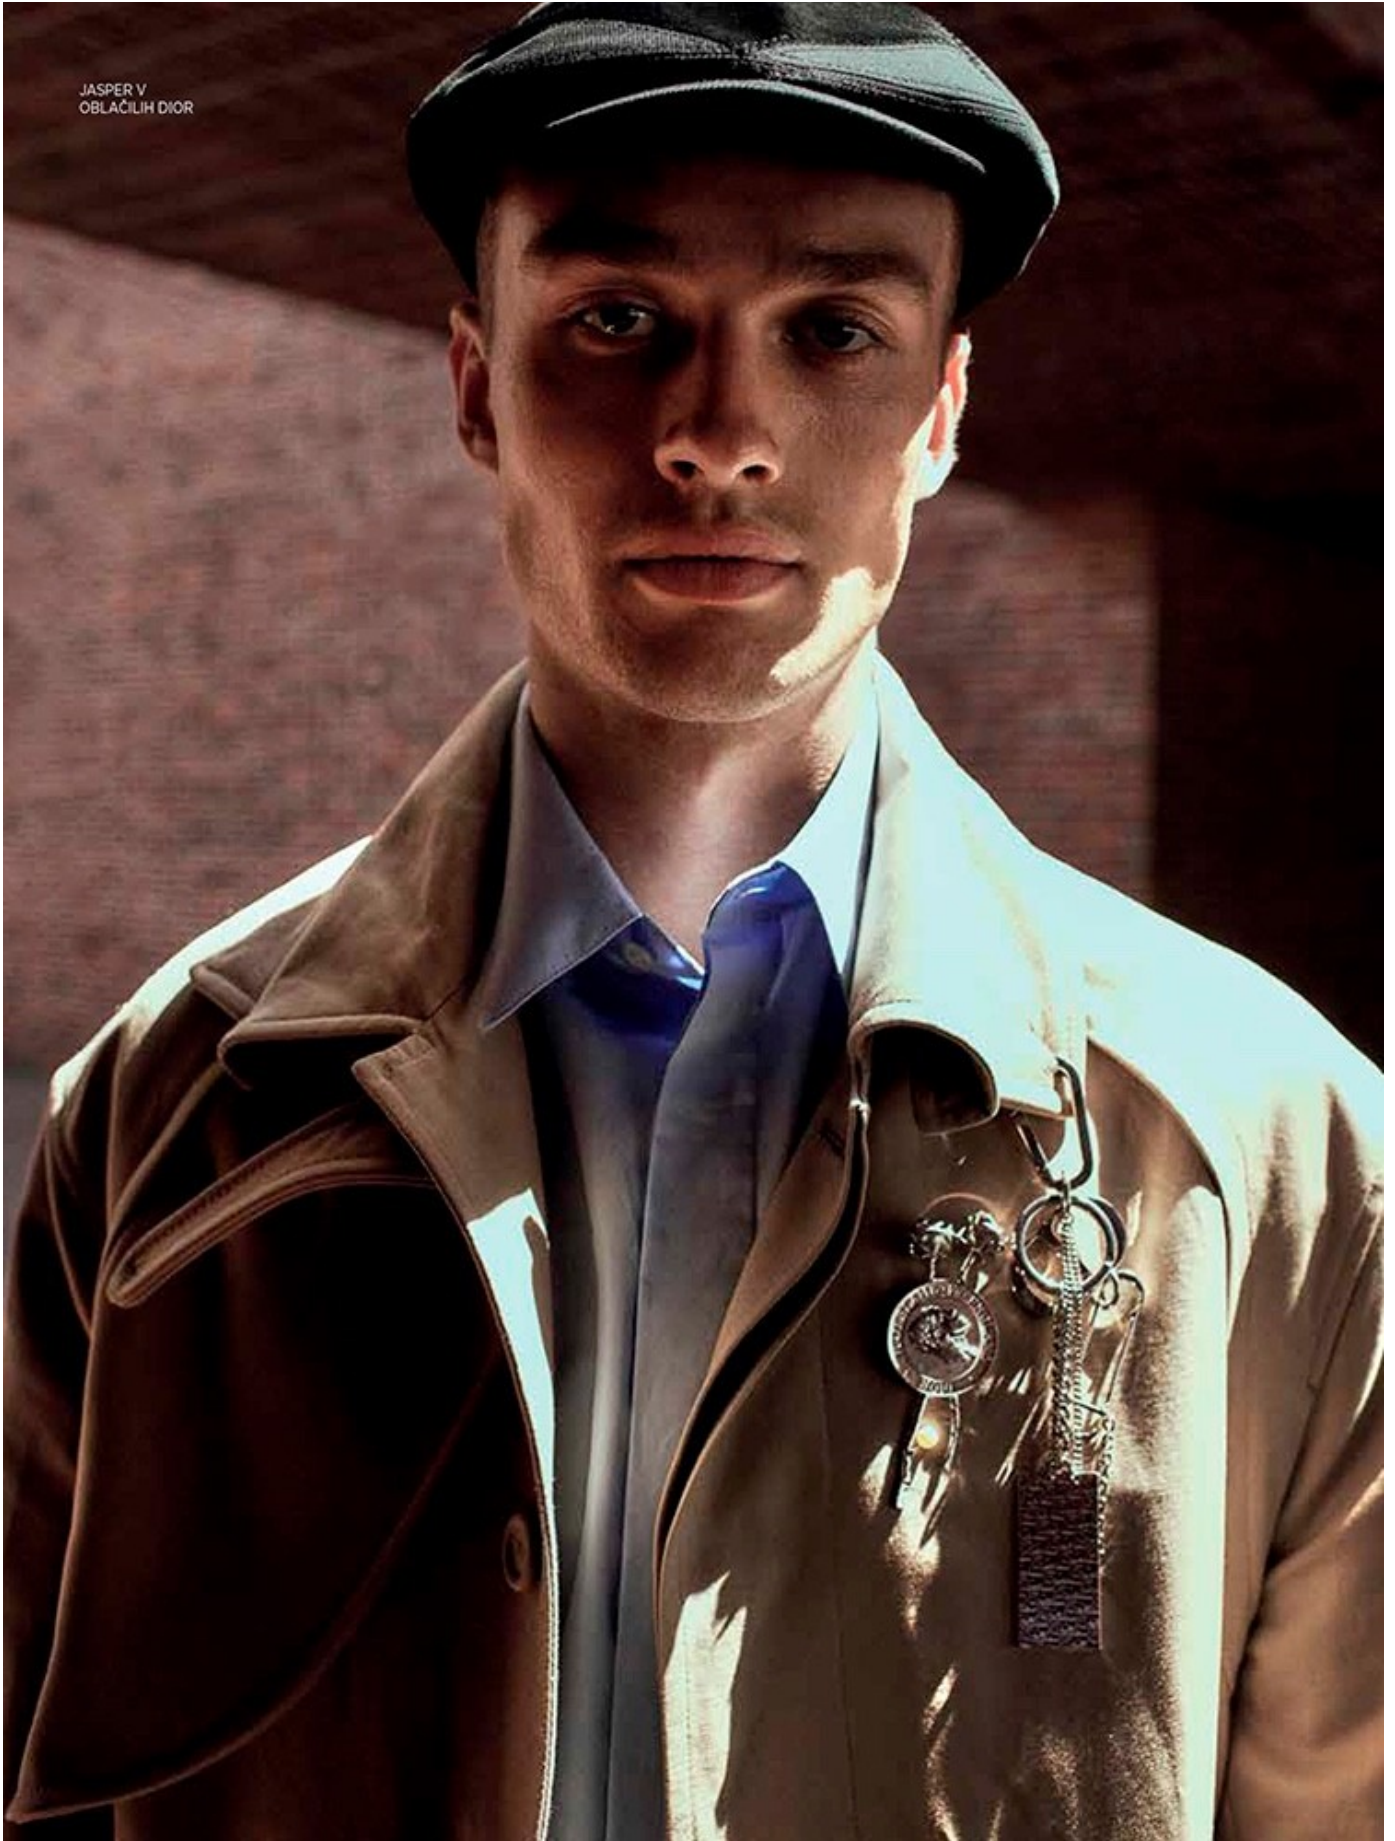

DAMAN

JASPER V
OBLAČILIH DIOR

JASPER LASSE

HEIGHT: 188 CHEST: 95 WAIST: 76 HAIR: BLONDE EYES: BLUE SUIT: SHOES: 44