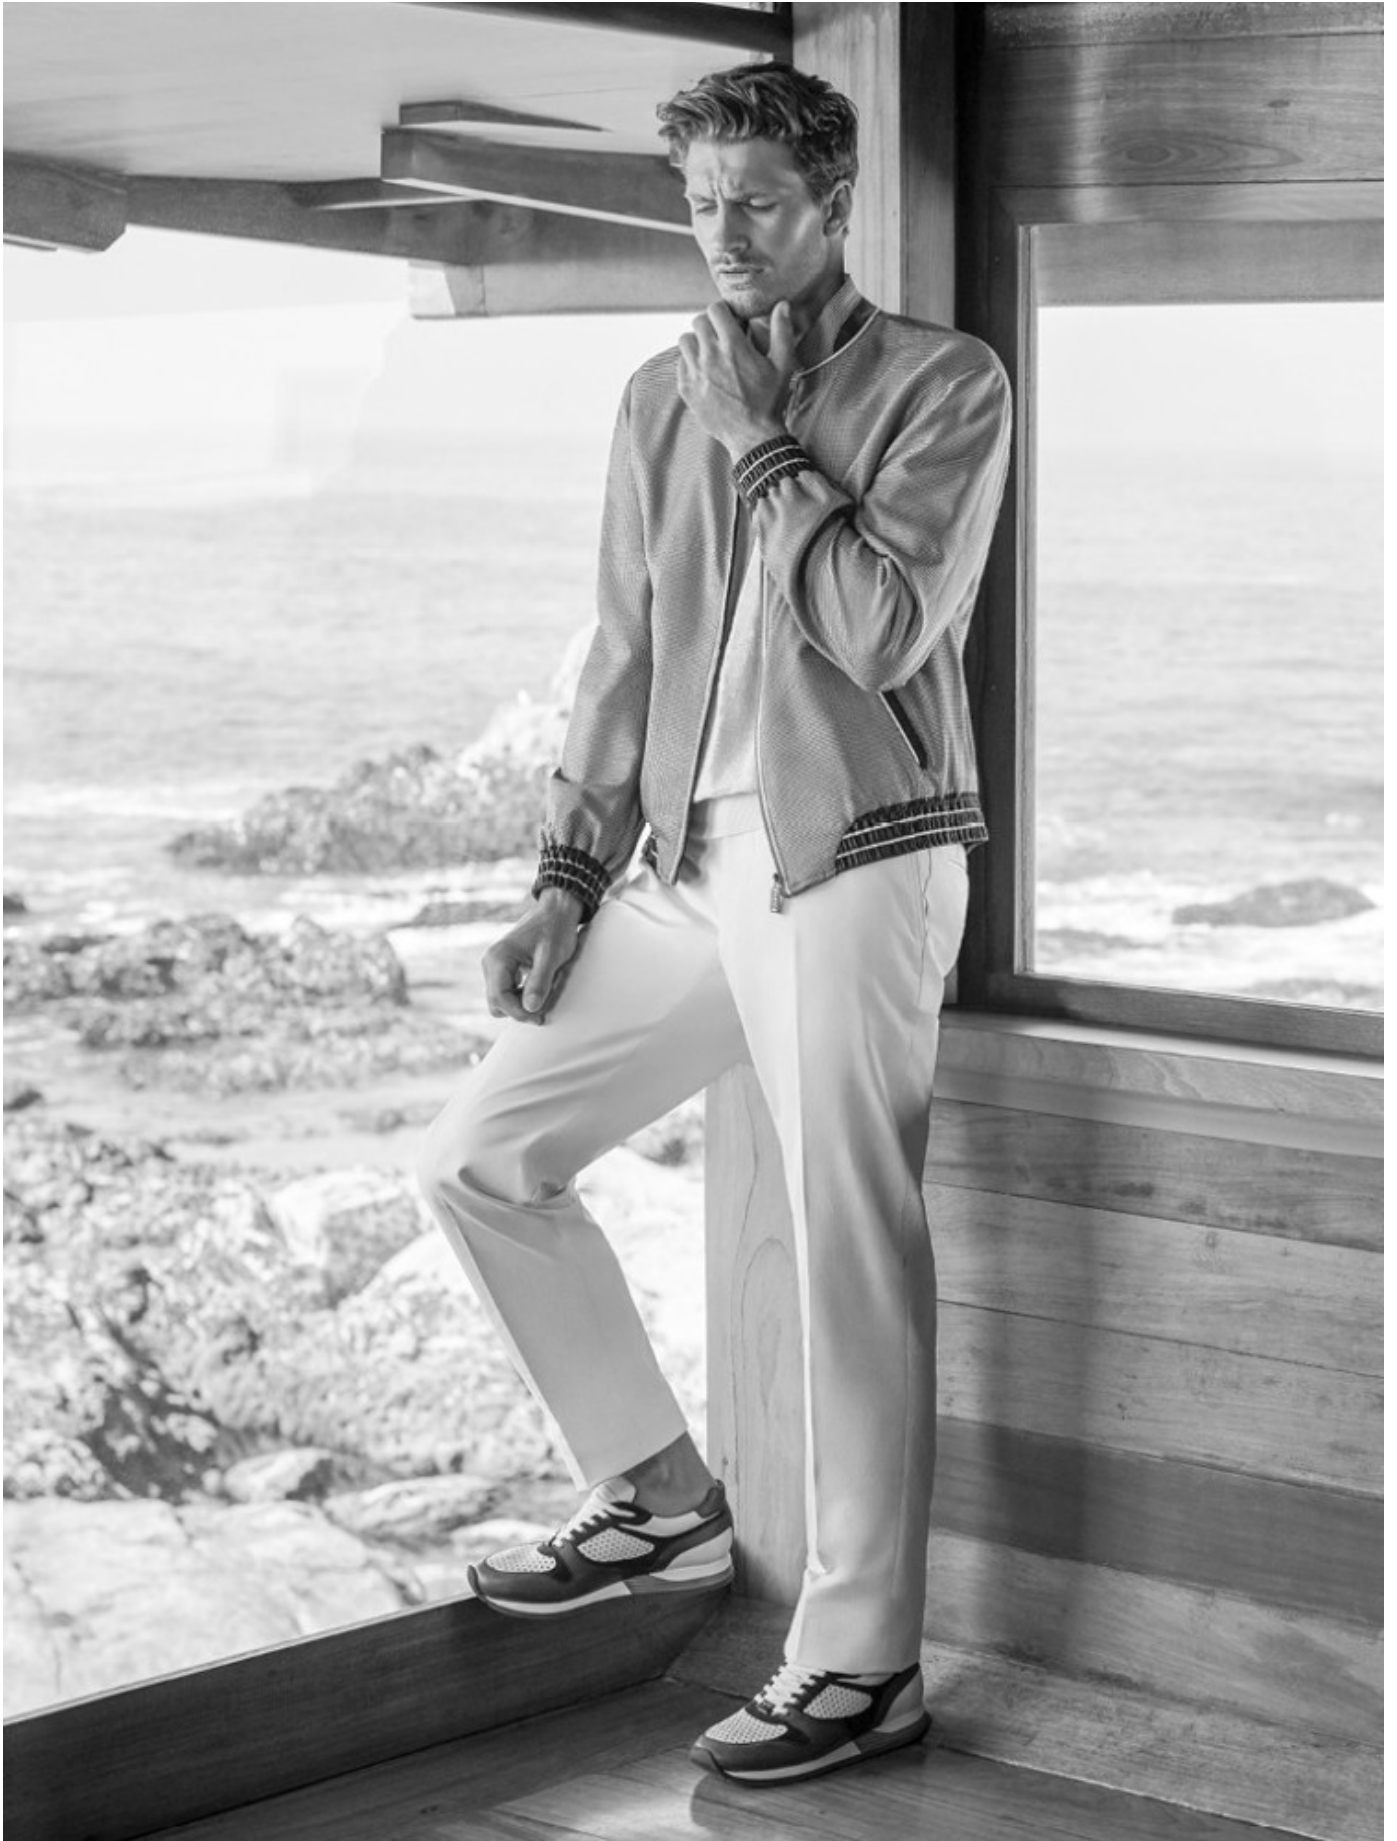

DAMAN

JAMES TRIGLONE

HEIGHT: 186 CHEST: 99 WAIST: 78 HAIR: L. BROWN EYES: BLUE-GREEN SUIT: 50 SHOES: 45